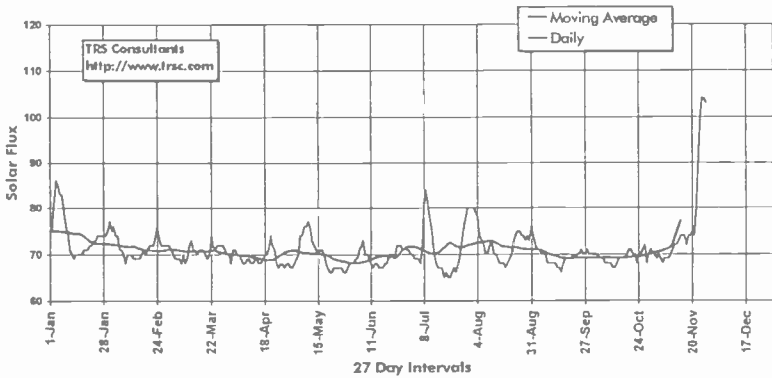

But there are a few frequencies that still provide reception. A timer makes it work for us.

UTC	Target	kHz
Sa 1030	sPac	5985, 11720, 15425
Sa 1230	eAs	6110, 9645, 9760, 11705, 11715, 15425
Sa 1730	Af	6035, 11920, 12040, 13600, 13710, 15445, 17895
Sa 1730	ME/nA/Eu	6040, 9760, 15205
Sa 1730	sAs	6110, 7125, 7215, 9645, 9760, 9795, 15205, 15395
Sa 2130	ME/nA/Eu	6070, 9760, 15205

tuning in the 1730 frequencies to Africa. 17895 is the best, 15445 runs a close second. At 2130, 9760 is readable but suffers adjacent and co-channel interference.

Philippines: Chris Hambly, Australia, tells us he hears Radio Pilipinas in English 0300-0330 on 15120. He was looking for Radio Nigeria who has been testing on 15120 from mid-November onwards.

Solar conditions: These last six days has seen the solar flux jump from 74 to a high of 104 on November 25 and 26. The last time the solar flux exceeded 100 was on March 3, 1994, when it hit 101.

We enjoy the best reception of the show

Seasons Greetings !

SOLAR FLUX: 27-DAY MOVING AVERAGE: 1996