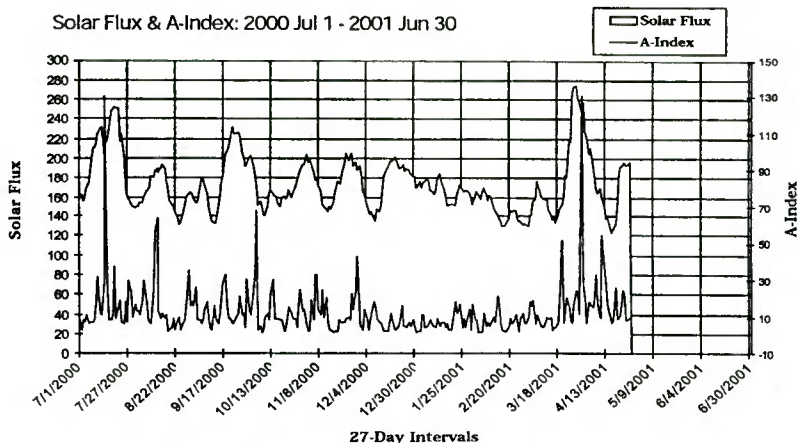

It was good to meet Allan Graham in Kulpville, and we found he has on the HCJB Web site a useful page listing virtually all the shortwave listener gatherings. Dial into [/www.hcjb.org/english/dxpl.php?subject=events](http://www.hcjb.org/english/dxpl.php?subject=events) and have a read.

Do you listen to the Voice of Russia?

There is a new set of photos on the VOR web site at <http://www.vor.ru/>. Go to "English" and then click on the section entitled 'Our Narrators' or enter this URL: <http://www.vor.ru/English/Narrators/narrators.html>. It's nice to see the faces behind the voices, and we finally have the correct spelling of names.

Radio Exterior de Espana has a new email address for DX and reception reports. Send your reception reports and DX-related letters to dxree.rne@rtve.es.

Beware of the new European DX Council Web site at www.edxc.org, as it is loaded with Java and Javascript. Windows pop open full screen without reason, and unfortunately the site is structured so that it cannot be indexed by the major search engines. Close and save important files in case your browser and computer cease working.

In closing, if you have an amateur radio license and would like to chat with me — W2XQ — take a look at w2xq.com and click on the first link on that page for more information. An "interlink" allows us to chat with hams around the world as we drive to and from the office. We've chatted with hams in about 30 countries to date.

Solar Flux & A-Index: 2000 Jul 1 - 2001 Jun 30