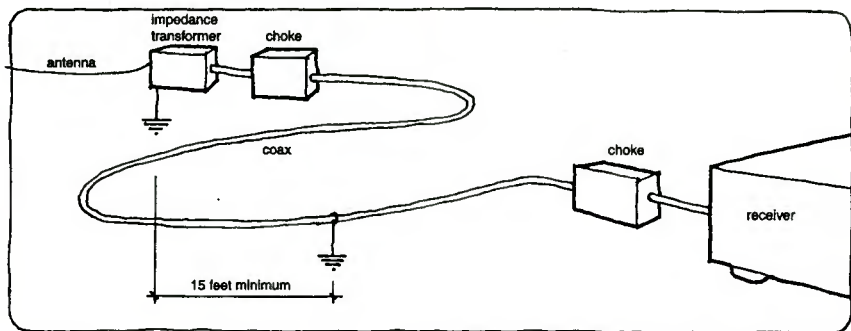

Another upshot of my conversation with Don was that I realized that Devoldere has completed a third edition of his book. I now know that John has retired and spent almost a year, full-time, rewriting and expanding his marvelous book. The Third Edition was published by ARRL in 1999. I was really impressed with the result of John's dedication: almost double the size of the second edition and with *much* more insight into antennas, etc. through extensive use of computer modeling. Further, John has written the most extensive and thorough discussion of Beverages and arrays of Beverages that I've ever read. Over 50% of the book is oriented to reception, so this Low Band "bible" is really useful to Tropical Band and MW DXers, too. Midway through Chapter 7, "Special Receiving Antennas," John wrote a section titled "Is Your Coaxial Cable a 'Snake'?"

The design of the choke that John uses, employing 100 ferrite beads, makes sense for someone interested in DXing only frequencies of 1800 kHz. and above. However, since I wanted to be able to DX down to the lower end of the LW broadcast band, say 150 kHz. Using John's design, I would need several hundred beads for each choke! Amidon currently sells the beads for just under 40 cents each, in one-dozen lots, or for 14 cents each if you purchase them in 1000 bead lots. Obviously, for LW and MW