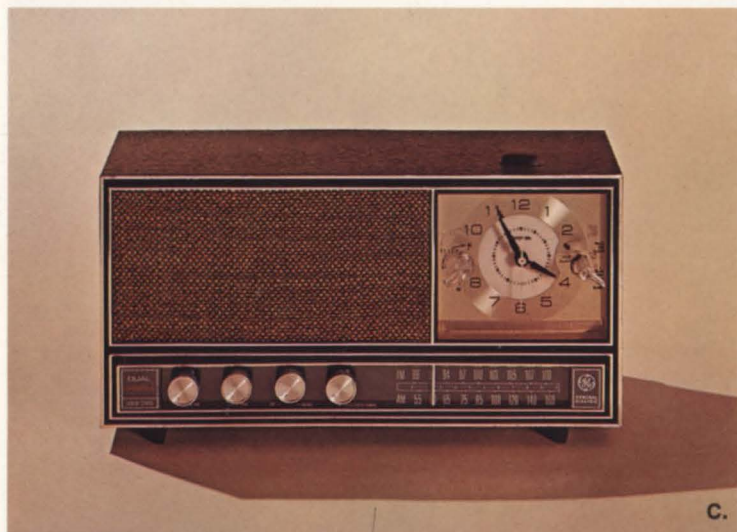

B.

C.

D.

Give a timely listen to a sleepyhead

A. A beautiful timer for beauty sleepers. A petite solid state clock radio, only 4" high, wakes her up gently with music and/or alarm. By touching the Snooz-Alarm, she dozes off again for extra moments of precious sleep. The alarm nudges her again in 10 minutes. At bedtime, soothing music lulls her off to sleep. A slumber switch turns off the radio automatically. The lighted dial glows softly by her bedside all through the night. Whether you choose this adorable clock-radio in ermine white . . . or in walnut grain polystyrene, she'll love this dream of a gift. MODEL CA 300 — $44.95

B. The hand-rubbed feel of satin walnut. The hand-loomed texture of the fabric grill. Express the look of quality in an elegant clock-radio that graces a bedroom, dining room or family room. Solid state power, dual speakers and variable tone control are quality-built into the radio for quality sound. Slide rule dial and AFC on FM gives precise, drift-free tuning. Set the clock to wake you every morning to music and/or alarm. Set it to shut off by itself at night while you doze off to sleep with relaxing music. Let the lighted clock dial glow cozily all night long. Give yourself a listen . . . then rise and shine. MODEL CF 400 — $89.95