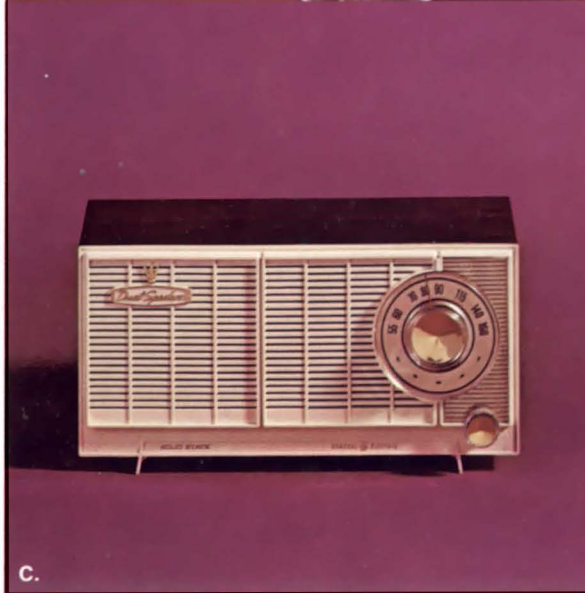

**Give a happy listen . . .
the more the merrier**

A. Radio fashion designed for kitchen fashion. Petite style AM radio only 4" high. Excellent reception for music, commentaries and crisp news. Makes a good cook-and-clean companion. Reliable solid state, 4" Dynamic speaker and built-in antenna add up to fine tone. Easy-care, molded polystyrene cabinet in soft ermine white . . . or smart walnut grain keyed to modern settings. This is sound gifting for any list. MODEL TA 300 — $29.95

B. A little white AM radio tucks in neatly anywhere. Make it a beautiful surprise for her dressing table . . . or for his bookshelf. Here's solid state performance, a 4" Dynamic speaker, long-distance antenna all built into a sleek polystyrene cabinet. Let this gift radio send out happy birthday or Merry Christmas sounds. MODEL TA 200 — $22.95

C. To Mother . . . with love. Attractive AM radio in smart looking walnut grain polystyrene to be used wherever she fancies. In the kitchen. In the sewing nook. Or take it to the cottage. Built-in antenna pulls in distant stations. Solid state circuitry and dual 4" Dynamic speakers send out exceptional quality sound. Mark this popular item on your gift calendar. MODEL 15R47 — $31.95

D. Quality-styled, quality built FM/AM radio. Looks good from any angle. Walnut grain polystyrene wraps right around the back. Beautifully-woven fabric grill sets off the front. Show it off on a kitchen island . . . or rec room counter. Solid state power, dual 4" Dynamic speakers and variable tone control produce a full range of vibrant sound. Slide rule dial assures pinpoint selectivity. Built-in antenna can tune you in to the best in FM programming and AFC can lock it in for your listening pleasure. A gift for all the family . . . for all seasons. MODEL TF 200 — $54.95

A.

C.

D.