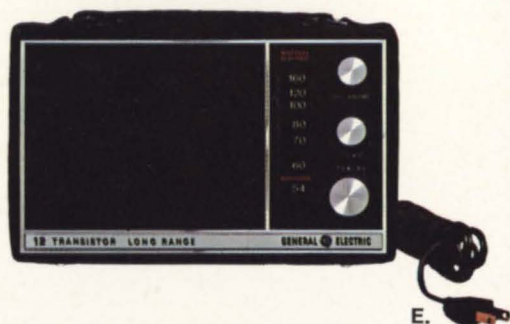

E.

F.

G.

F. Sound Hound Stereo, a master creation of portable components. Quality styling throughout. 4-speed turntable with automatic changer; retractable cartridge with lifetime diamond stylus. Quality sound all the way. Large 8" speaker in each wing and separate controls give distortion-free reproduction. Solid state circuitry delivers 14 watts peak music power. Make it a gift for yourself and revel in vibrant sound. MODEL RS 240 — $149.95

G. Pack up . . . pick up . . . and go with the Trimline. Rich brown vinyl clad steel portable has functional drop-front design. 4-speed automatic changer has retractable cartridge with lifetime diamond stylus. Each detachable swing-away wing has a large 8" speaker. Solid state throughout, delivers 14-watt peak music power. Separate controls for personalized listening. Trimline is the style and sound of today. Give a listen...give this super sound. MODEL 14A66 — $159.95