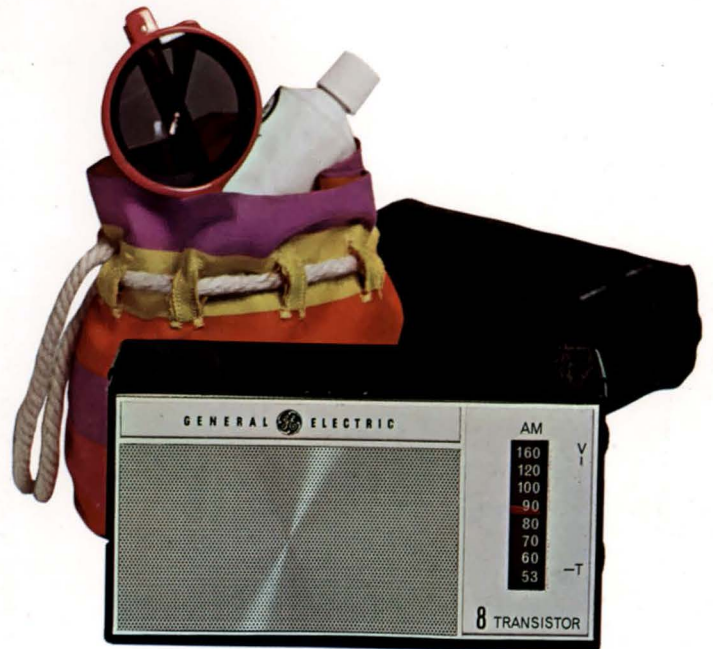

Sassy swingers like to tote-a-long a listen

A. Bag this Wildcat solid state stereo and take it on a party prowl. Its super slimline styling is so beautifully totatable. Dual 6" Dynacoustic speakers and variable tone controls give balanced stereophonic sound. Drop-down changer plays all 4 speeds (with 45 rpm spindle). Automatically plays 6 records, repeats last record or shuts itself off. Dual sapphire stylus plays all records. The high impact ebony polystyrene cabinet is guaranteed against breakage for one year. Wildcat fits the teen scene . . . hang a gift tag on it, man. MODEL RS 210 — $89.95

B. The Partymate makes fun things happen. In a dependable solid state way. Front-mounted 6" Dynacoustic speaker plus tone and volume controls deliver lots of shout power. Plays 4 speed (with pop-up 45 rpm adaptor). Compatible mono-stereo cartridge plays all records. Smart beige polystyrene cabinet with molded handle is guaranteed against breakage for one year. Makes a coveted birthday present. An ideal special award. A real teen-tempo gift. MODEL RM 120 — $39.95

C. The Swingmate . . . a popular partymaker with a lively upbeat. Automatic changer takes 6 records to keep the fun moving. Plays all 4 speeds (with 45 rpm spindle). Compatible mono-stereo cartridge plays all records. Solid state power and a 6" Dynamic speaker send out the livingest sound. Modern-line beige polystyrene cabinet is guaranteed against breakage for one year. A portable gift that's in tune with the now generation . . . give it to them now. MODEL RM 140 — $64.95