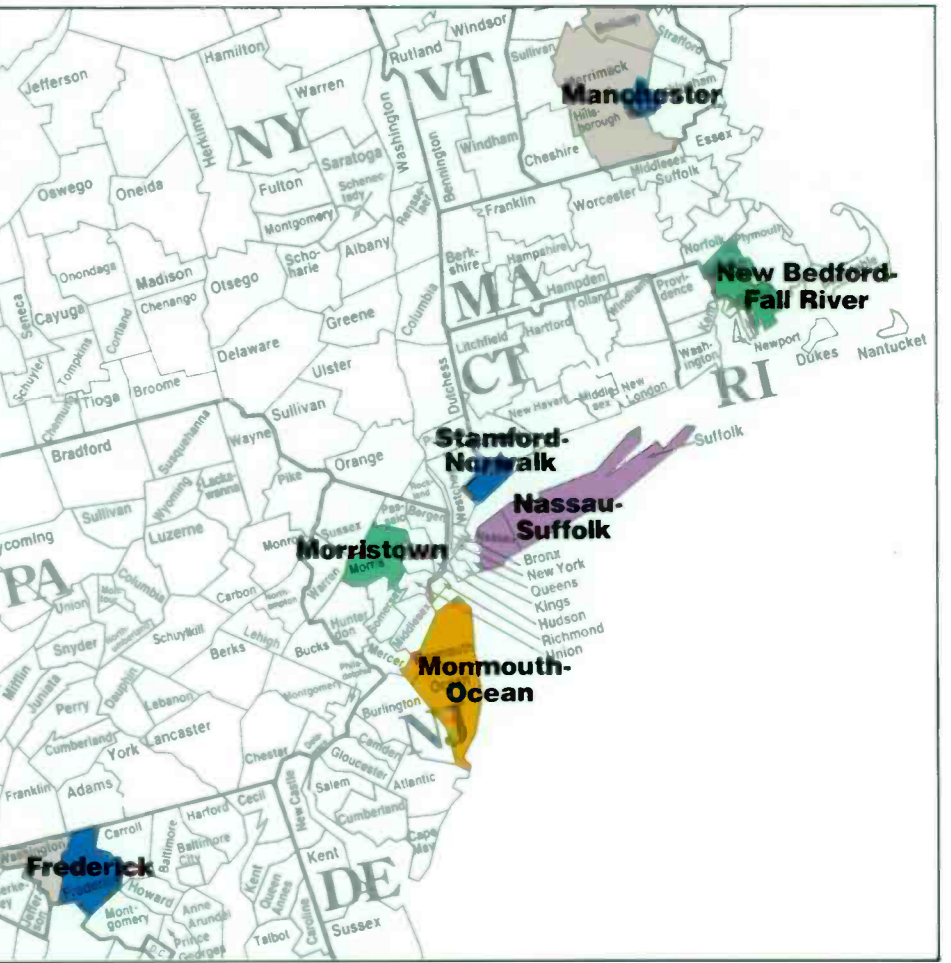

1990 Arbitron Radio Metros

San Francisco also includes:
 San Jose
 Santa Rosa, CA

Los Angeles also includes:
 Anaheim-Santa Ana, CA
 San Diego also includes:
 San Diego North County, CA

Providence-Warwick-Pawtucket also includes:
 New Bedford-Fall River, MA
 New York also includes:
 Morristown, NJ
 Nassau-Suffolk, NY (Long Island)
 Stamford-Norwalk, CT

Portsmouth-Dover-Rochester, NH-ME also includes:
 Manchester, NH

ARBITRON

New York Chicago Los Angeles Atlanta
 San Francisco Dallas Washington