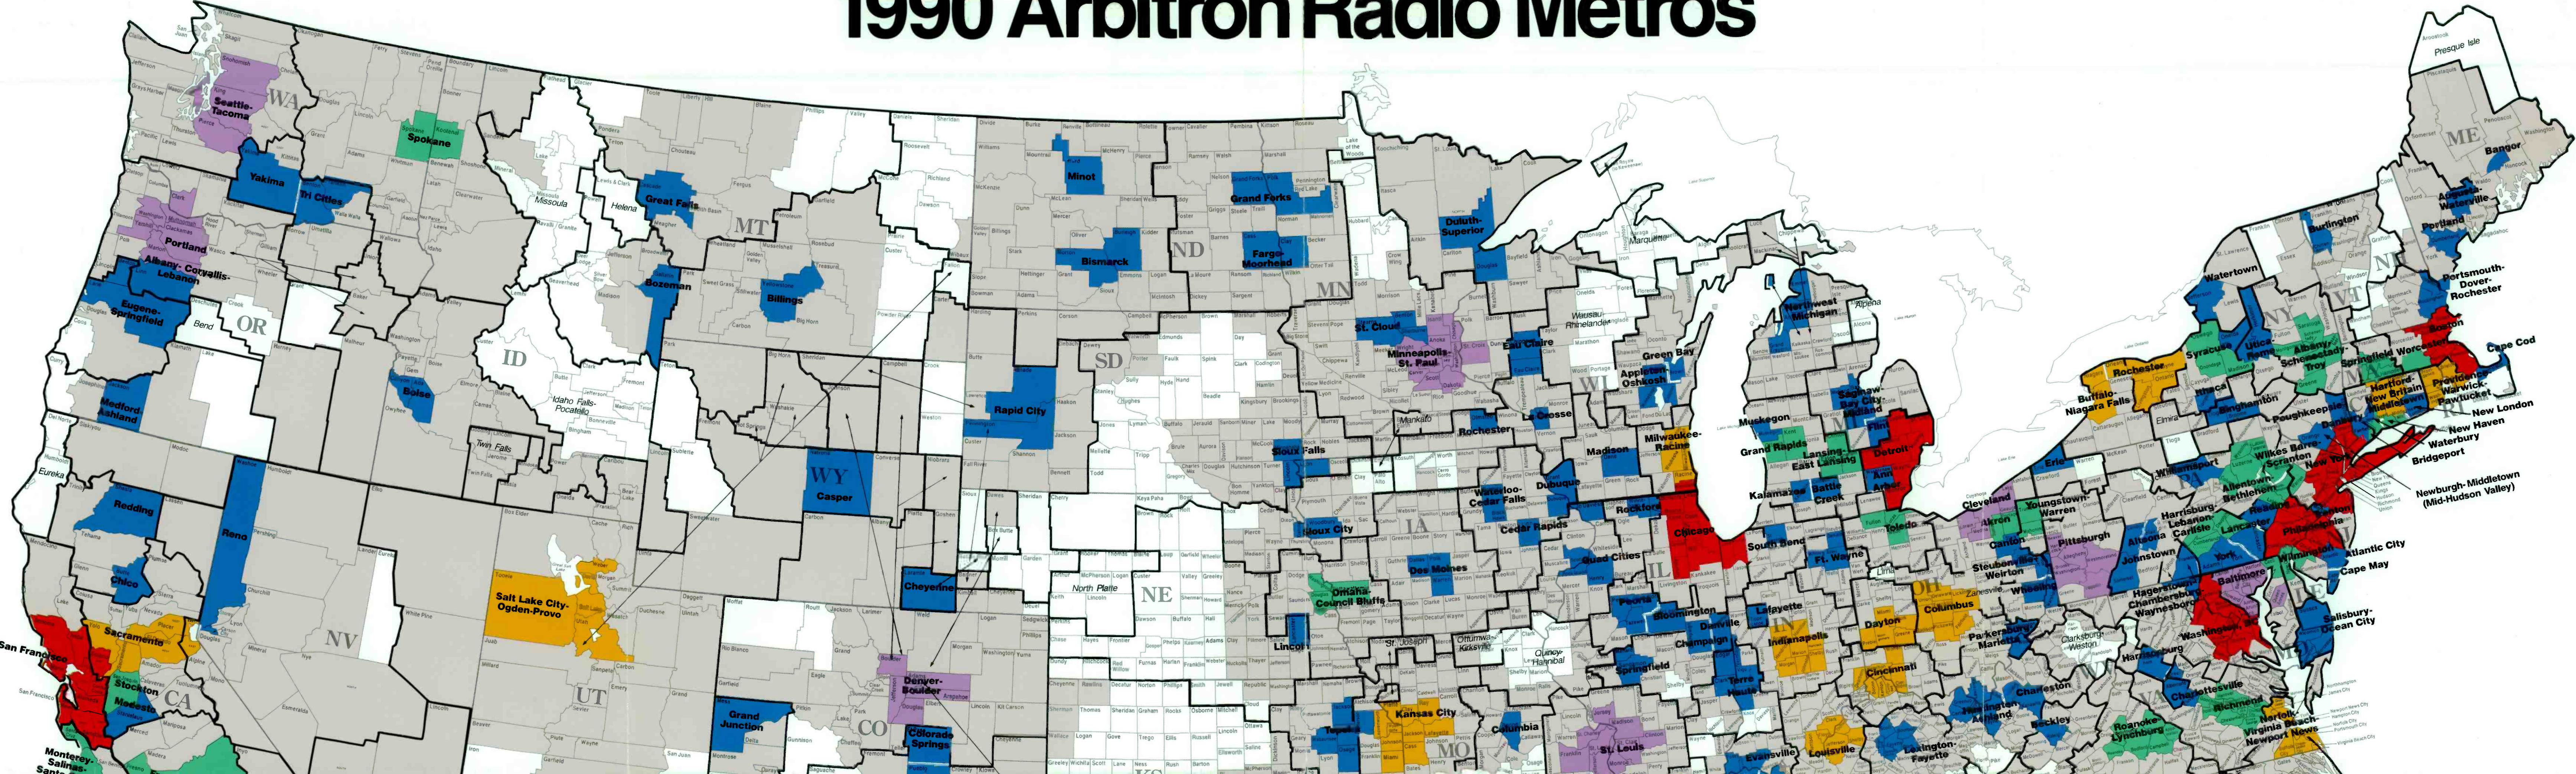

1990 Arbitron Radio Metros

San Francisco also includes:
 San Jose
 Santa Rosa, CA

Los Angeles also includes:
 Anaheim-Santa Ana, CA
 San Diego also includes:
 San Diego North County, CA

Providence-Warwick-Pawtucket also includes:
 New Bedford-Fall River, MA
 New York also includes:
 Morristown, NJ
 Nassau-Suffolk, NY (Long Island)
 Stamford-Norwalk, CT

Portsmouth-Dover-Rochester, NH-ME also includes:
 Manchester, NH

ARBITRON

New York Chicago Los Angeles Atlanta
 San Francisco Dallas Washington