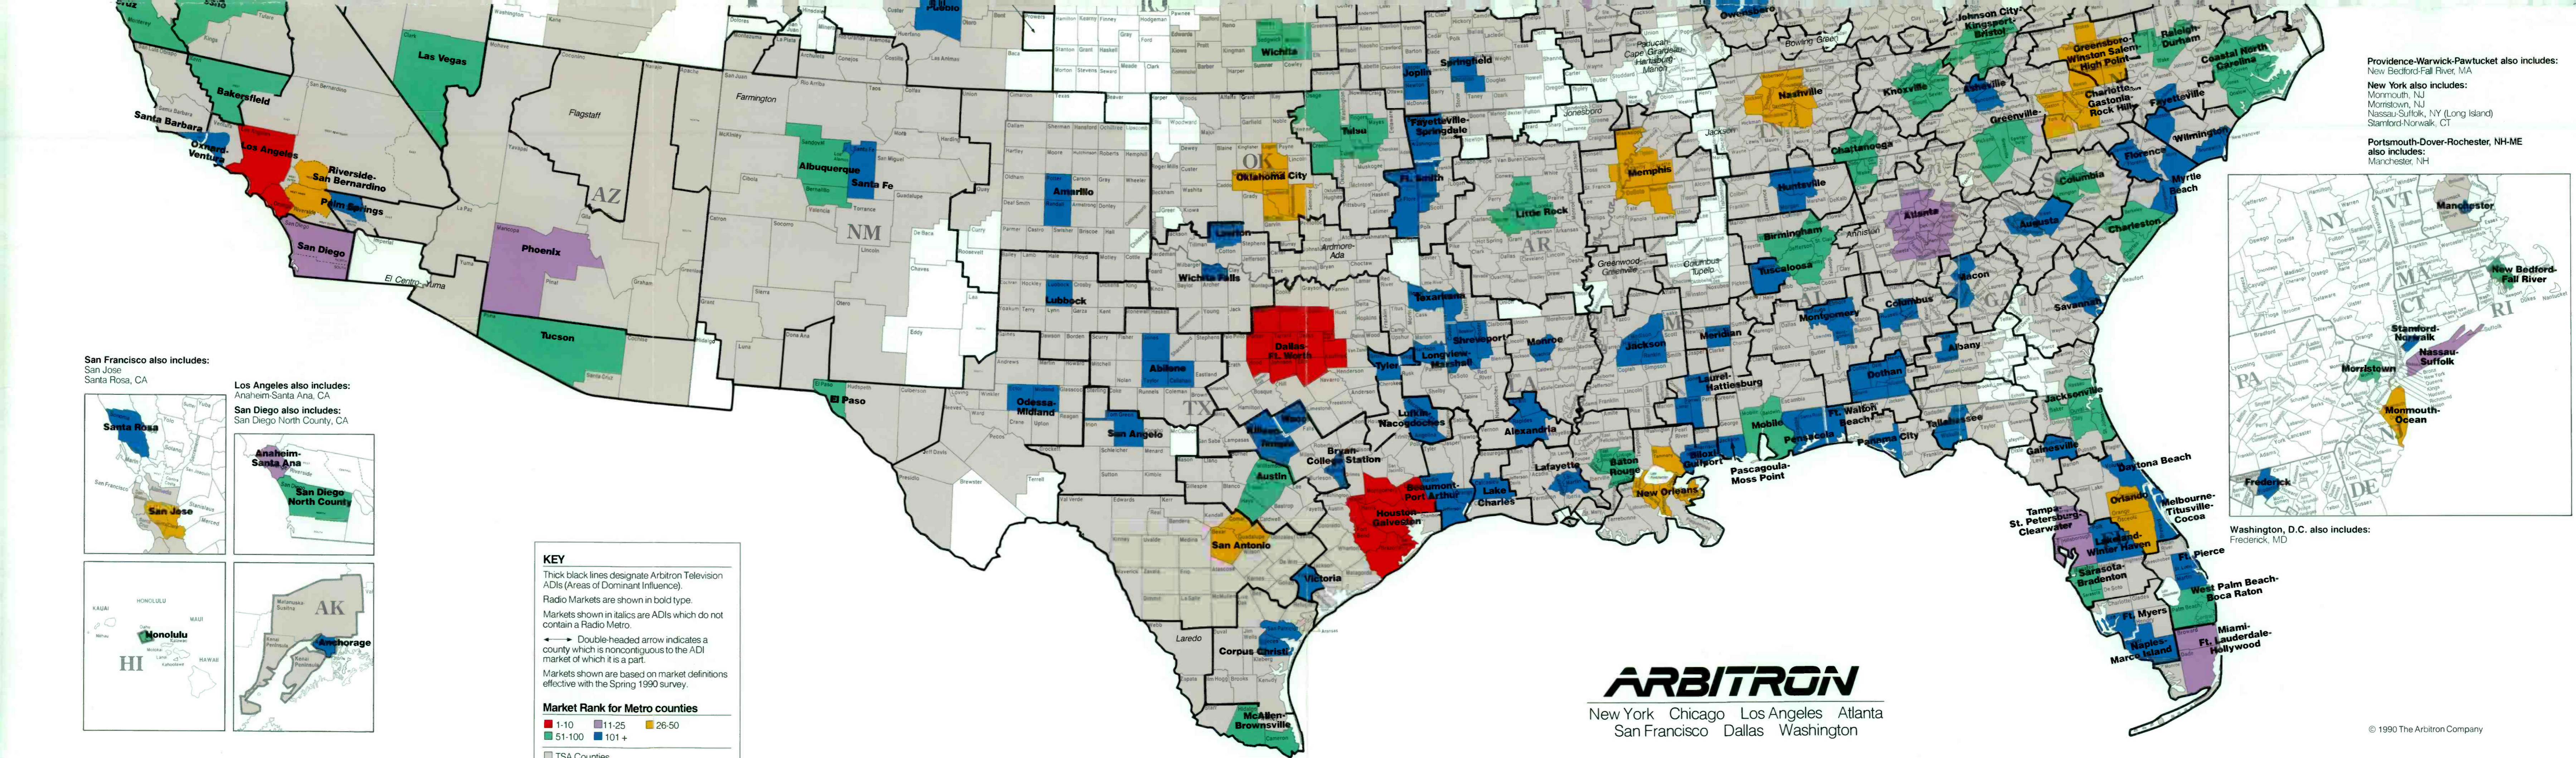

1990 Arbitron Radio Metros

San Francisco also includes:
 San Jose
 Santa Rosa, CA

Los Angeles also includes:
 Anaheim-Santa Ana, CA
 San Diego also includes:
 San Diego North County, CA

Providence-Warwick-Pawtucket also includes:
 New Bedford-Fall River, MA
 New York also includes:
 Morristown, NJ
 Nassau-Suffolk, NY (Long Island)
 Stamford-Norwalk, CT

Portsmouth-Dover-Rochester, NH-ME also includes:
 Manchester, NH

ARBITRON

New York Chicago Los Angeles Atlanta
 San Francisco Dallas Washington