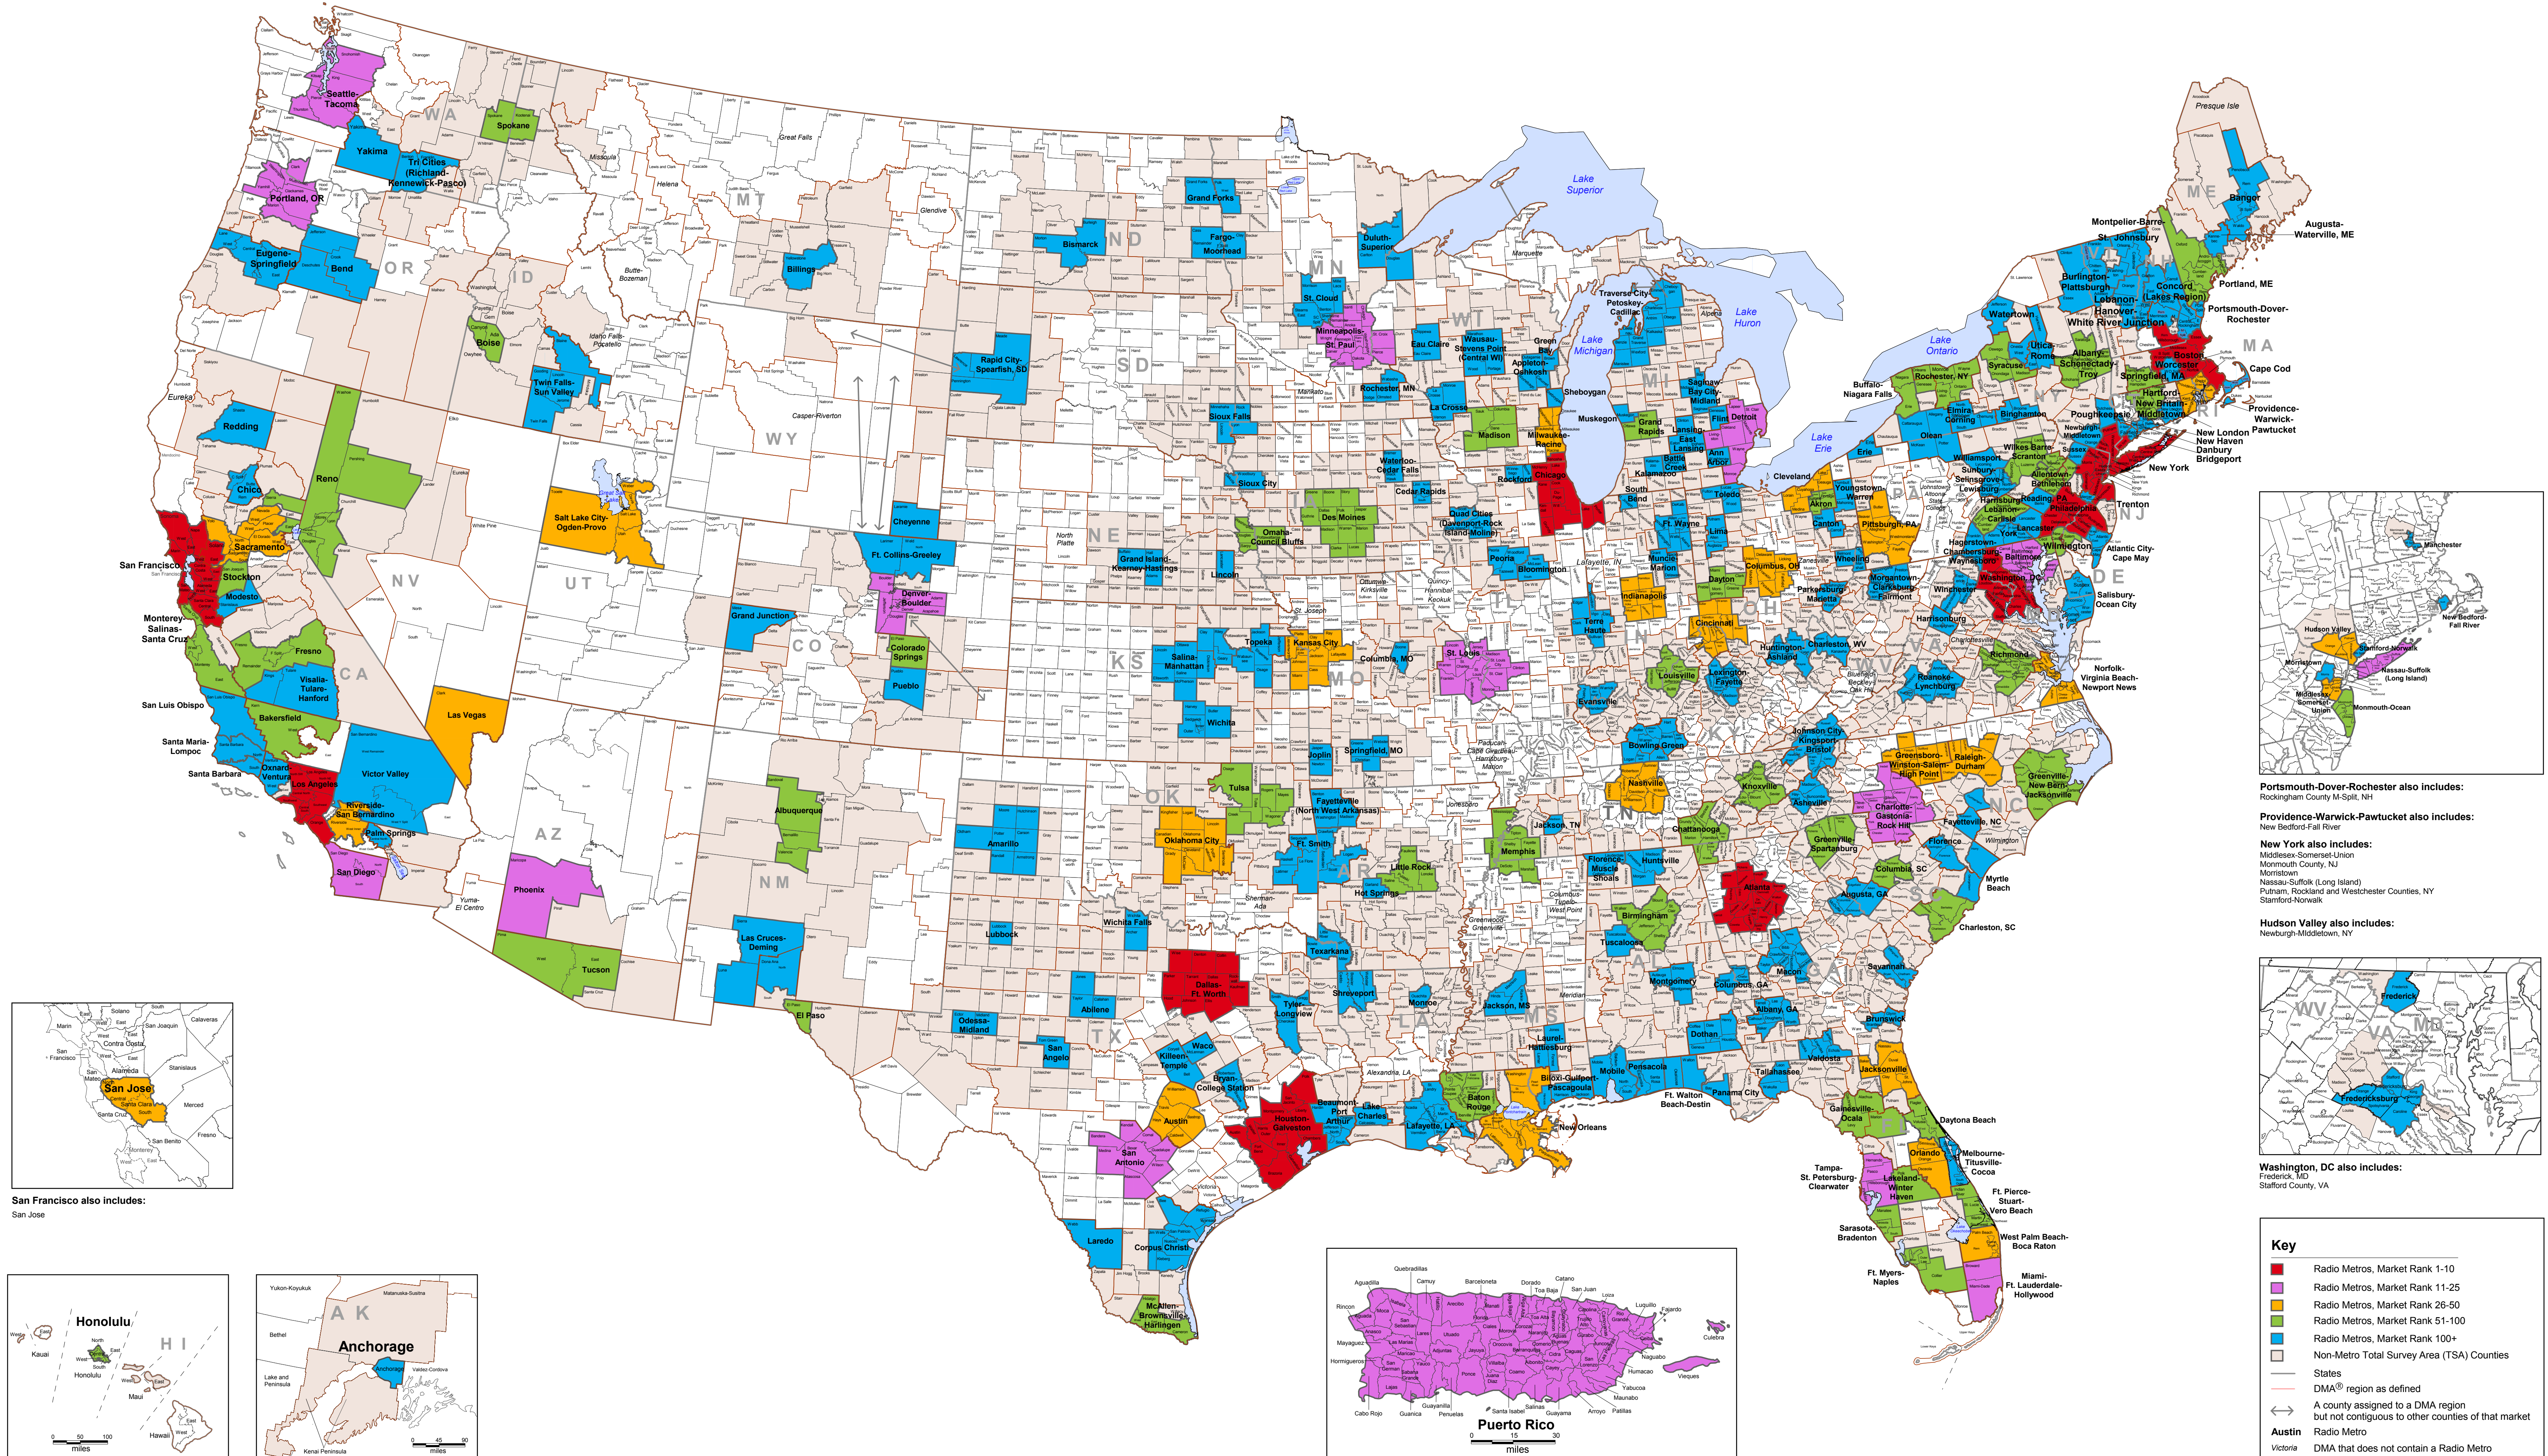

Based on Fall 2019 Market Definitions

**San Francisco also includes:**  
San Jose

**Honolulu**

**Anchorage**

**Puerto Rico**

**Portsmouth-Dover-Rochester also includes:**  
Rockingham County N-Split, NH

**Providence-Warwick-Pawtucket also includes:**  
New Bedford-Fall River

**New York also includes:**  
Middlesex-Somerset-Union  
Monmouth County, NJ  
Morristown  
Nassau-Suffolk (Long Island)  
Putnam, Rockland and Westchester Counties, NY  
Stamford-Norwalk

**Hudson Valley also includes:**  
Newburgh-Middletown, NY

**Washington, DC also includes:**  
Frederick, MD  
Stafford County, VA

**Key**

- Radio Metros, Market Rank 1-10
- Radio Metros, Market Rank 11-25
- Radio Metros, Market Rank 26-50
- Radio Metros, Market Rank 51-100
- Radio Metros, Market Rank 100+
- Non-Metro Total Survey Area (TSA) Counties
- States
- DMA® region as defined
- A county assigned to a DMA region but not contiguous to other counties of that market
- Austin Radio Metro
- Victoria DMA that does not contain a Radio Metro