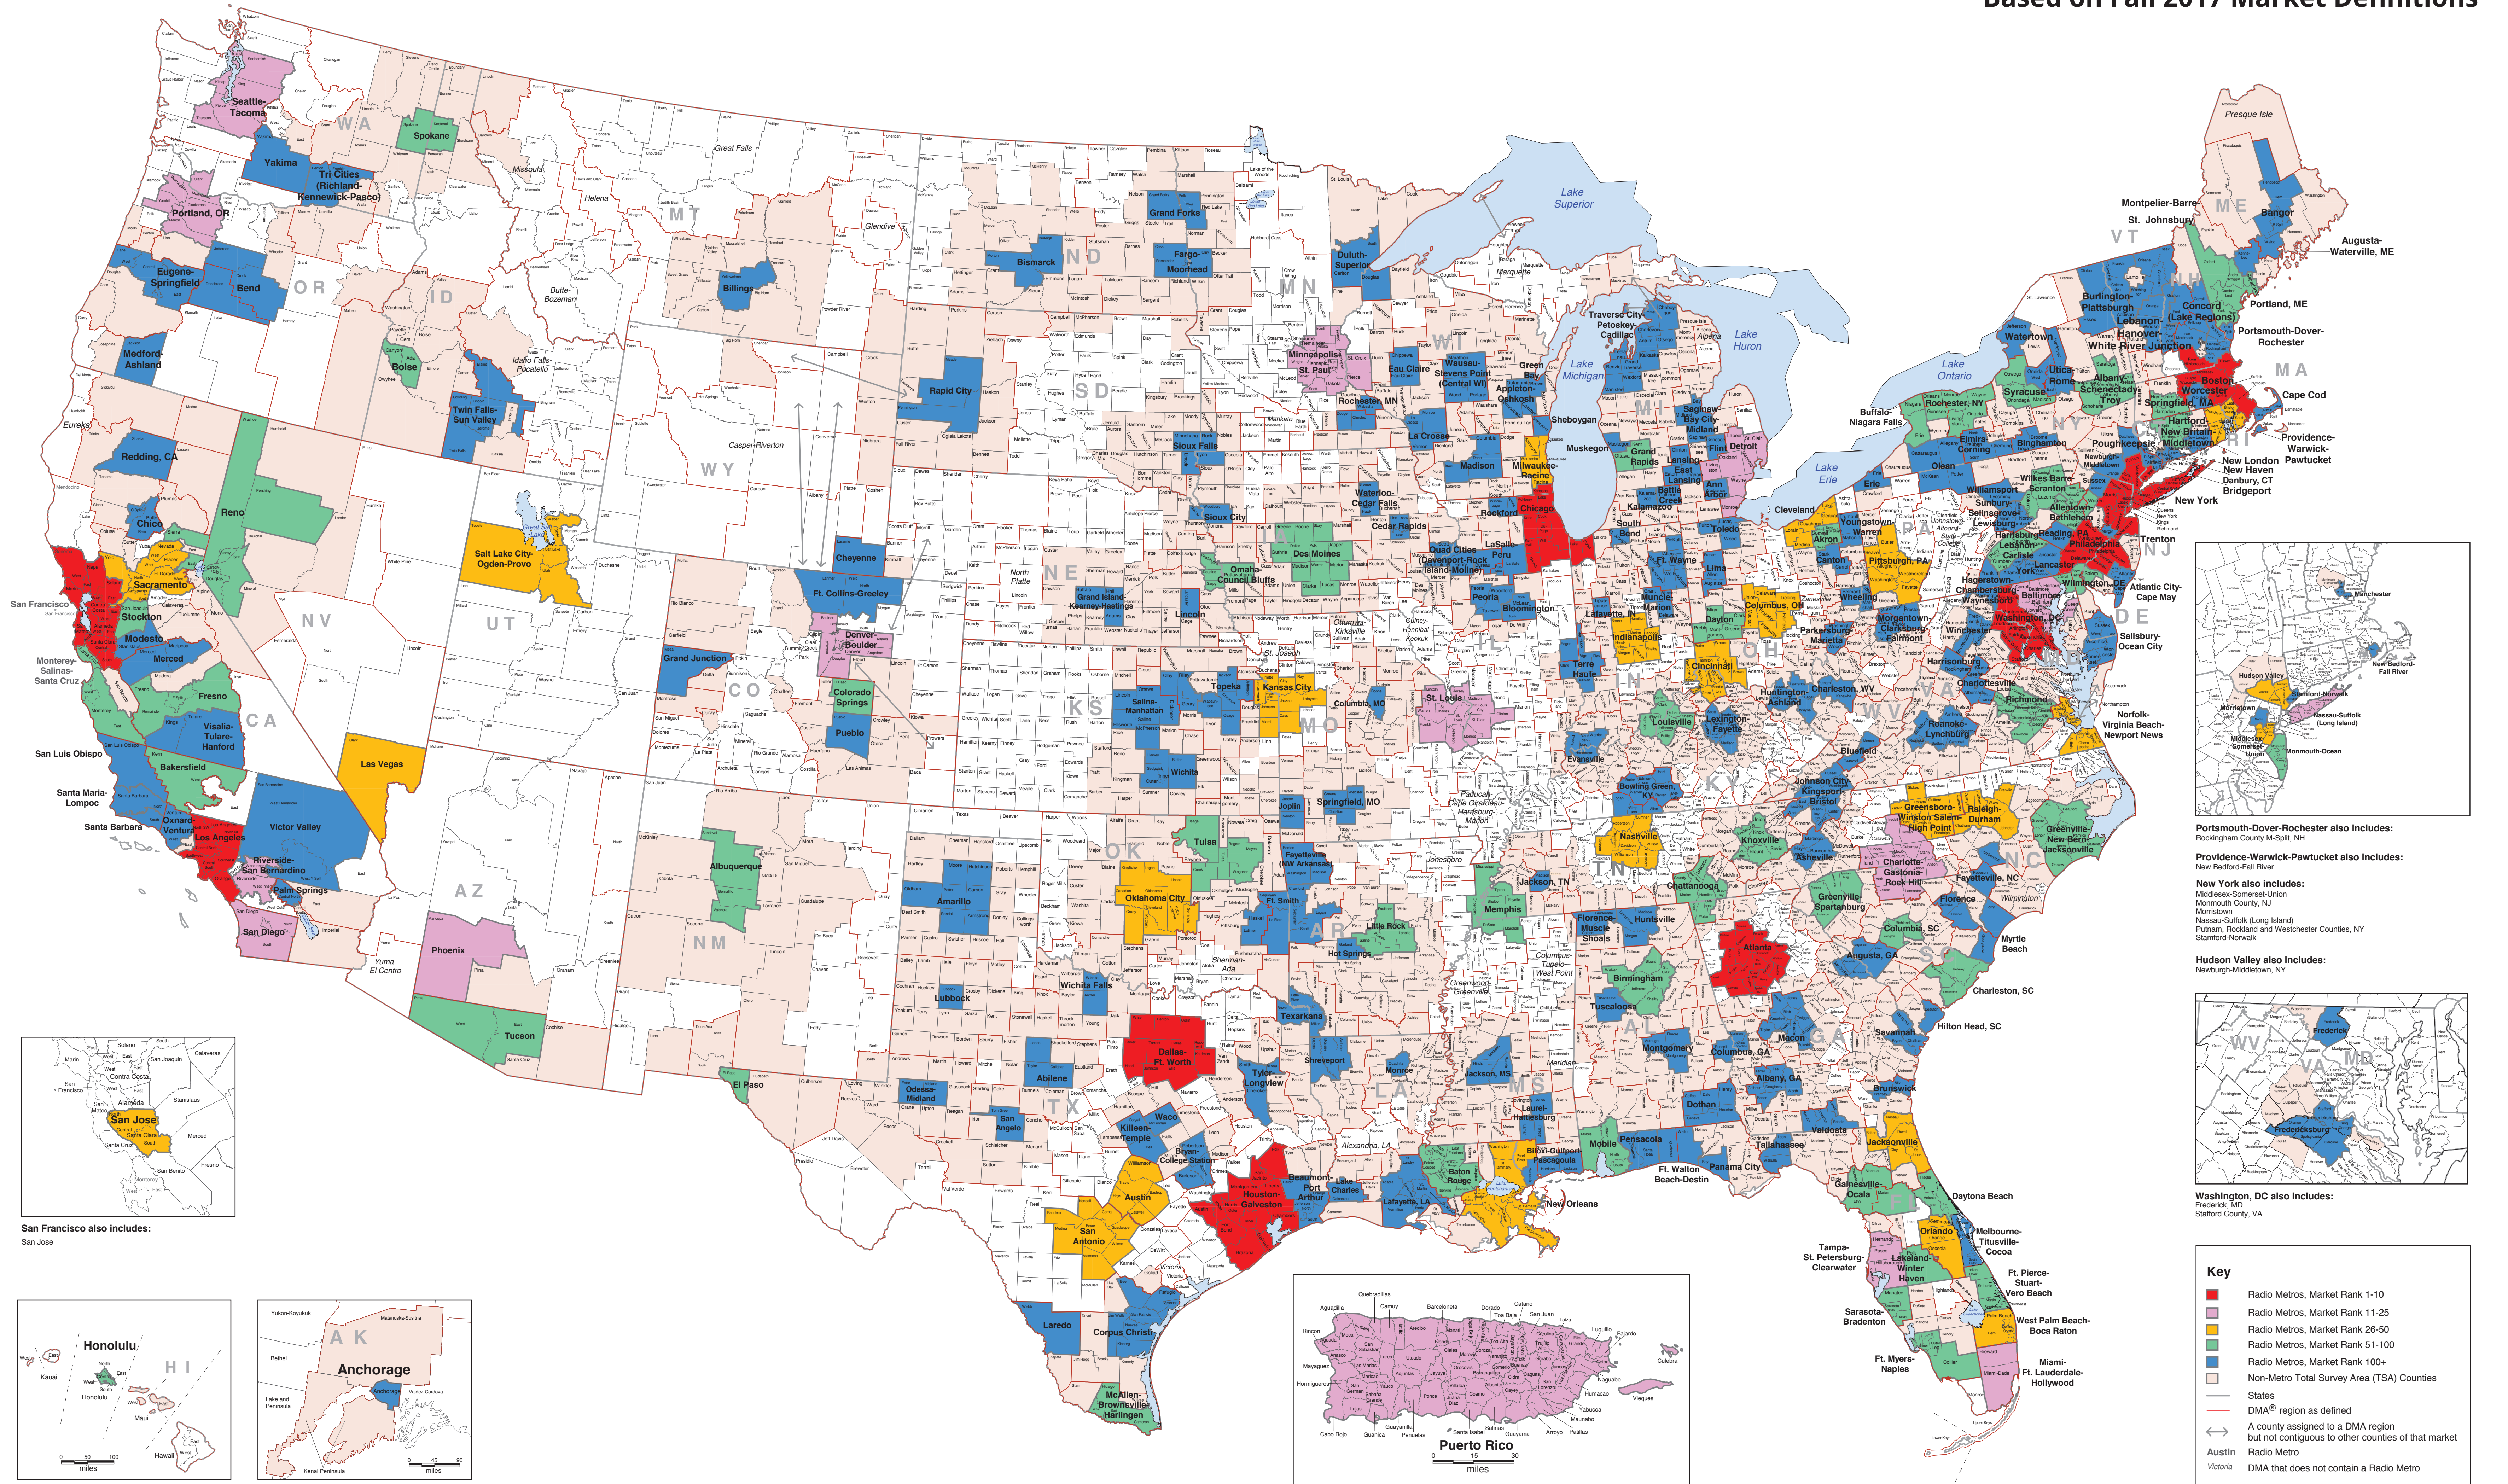

Based on Fall 2017 Market Definitions

San Francisco also includes:  
San Jose

Honolulu

Anchorage

Puerto Rico

Portsmouth-Dover-Rochester also includes:  
Rockingham County M-Split, NH

Providence-Warwick-Pawtucket also includes:  
New Bedford-Fall River

New York also includes:  
Middlesex-Somerset-Union  
Monmouth County, NJ  
Morristown  
Nassau-Suffolk (Long Island)  
Putnam, Rockland and Westchester Counties, NY  
Stamford-Norwalk

Hudson Valley also includes:  
Newburgh-Middletown, NY

Washington, DC also includes:  
Frederick, MD  
Stafford County, VA

**Key**

- Radio Metros, Market Rank 1-10
- Radio Metros, Market Rank 11-25
- Radio Metros, Market Rank 26-50
- Radio Metros, Market Rank 51-100
- Radio Metros, Market Rank 100+
- Non-Metro Total Survey Area (TSA) Counties
- States
- DMA® region as defined
- A county assigned to a DMA region but not contiguous to other counties of that market
- Austin Radio Metro
- Victoria DMA that does not contain a Radio Metro