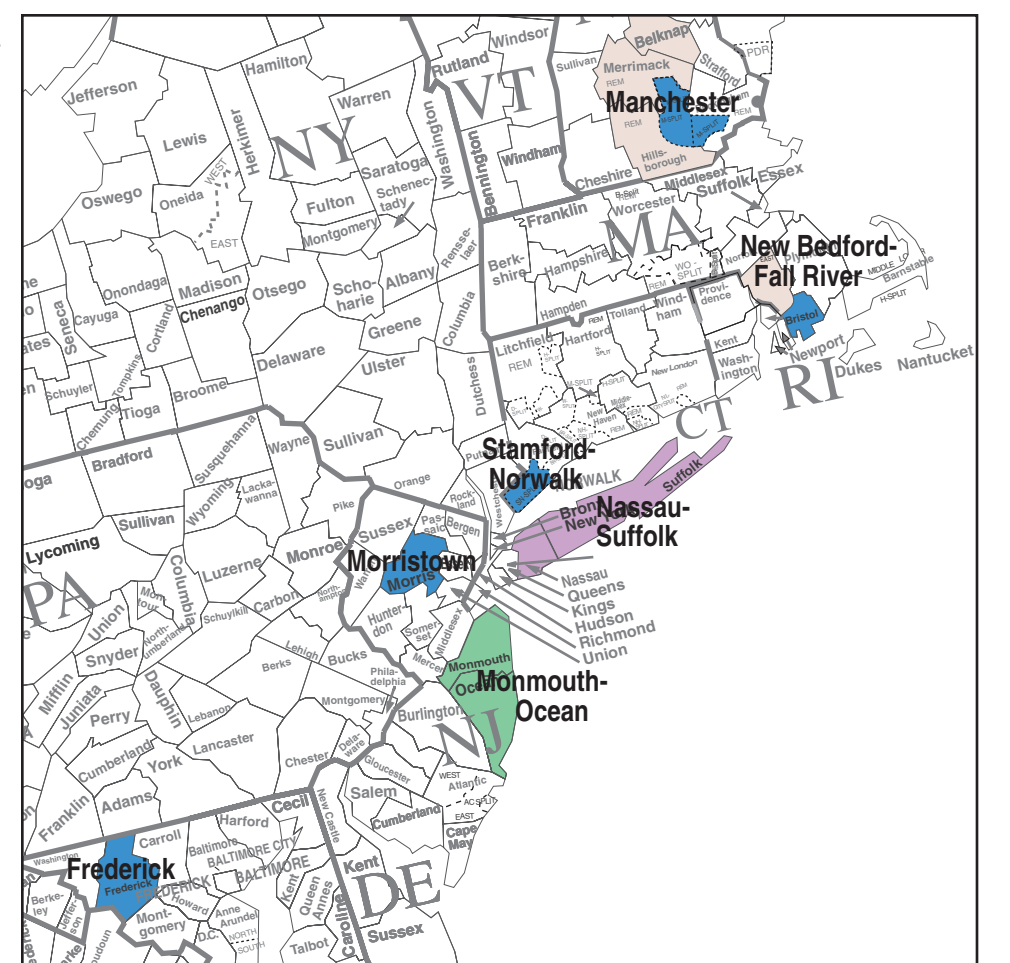

# Arbitron Radio Metros

Based on Fall 2003 Market Definitions

San Francisco also includes:  
 San Jose  
 Santa Rosa, CA

Providence-Warwick-Pawtucket also includes:  
 New Bedford-Fall River, MA

New York also includes:  
 Morris County, NJ  
 Nassau-Suffolk, NY (Long Island)  
 Stamford-Norwalk, CT

Portsmouth-Dover-Rochester, NH-ME  
 also includes:  
 Manchester, NH

Washington, DC also includes:  
 Frederick, MD

**KEY**

Thick black lines designate Nielsen Television DMA's (Designated Market Areas).  
 Radio Markets are shown in Bold Type.  
 Markets shown in Italics are DMA's which do not contain a Radio Metro.

←→ Double-headed arrow indicates a county which is noncontiguous to the DMA market of which it is a part.

Markets shown are based on Market definitions effective with the Fall 2003 survey.

**Market Rank for Metro counties**

1-10	11-25	26-50
51-100	101+	

TSA Counties