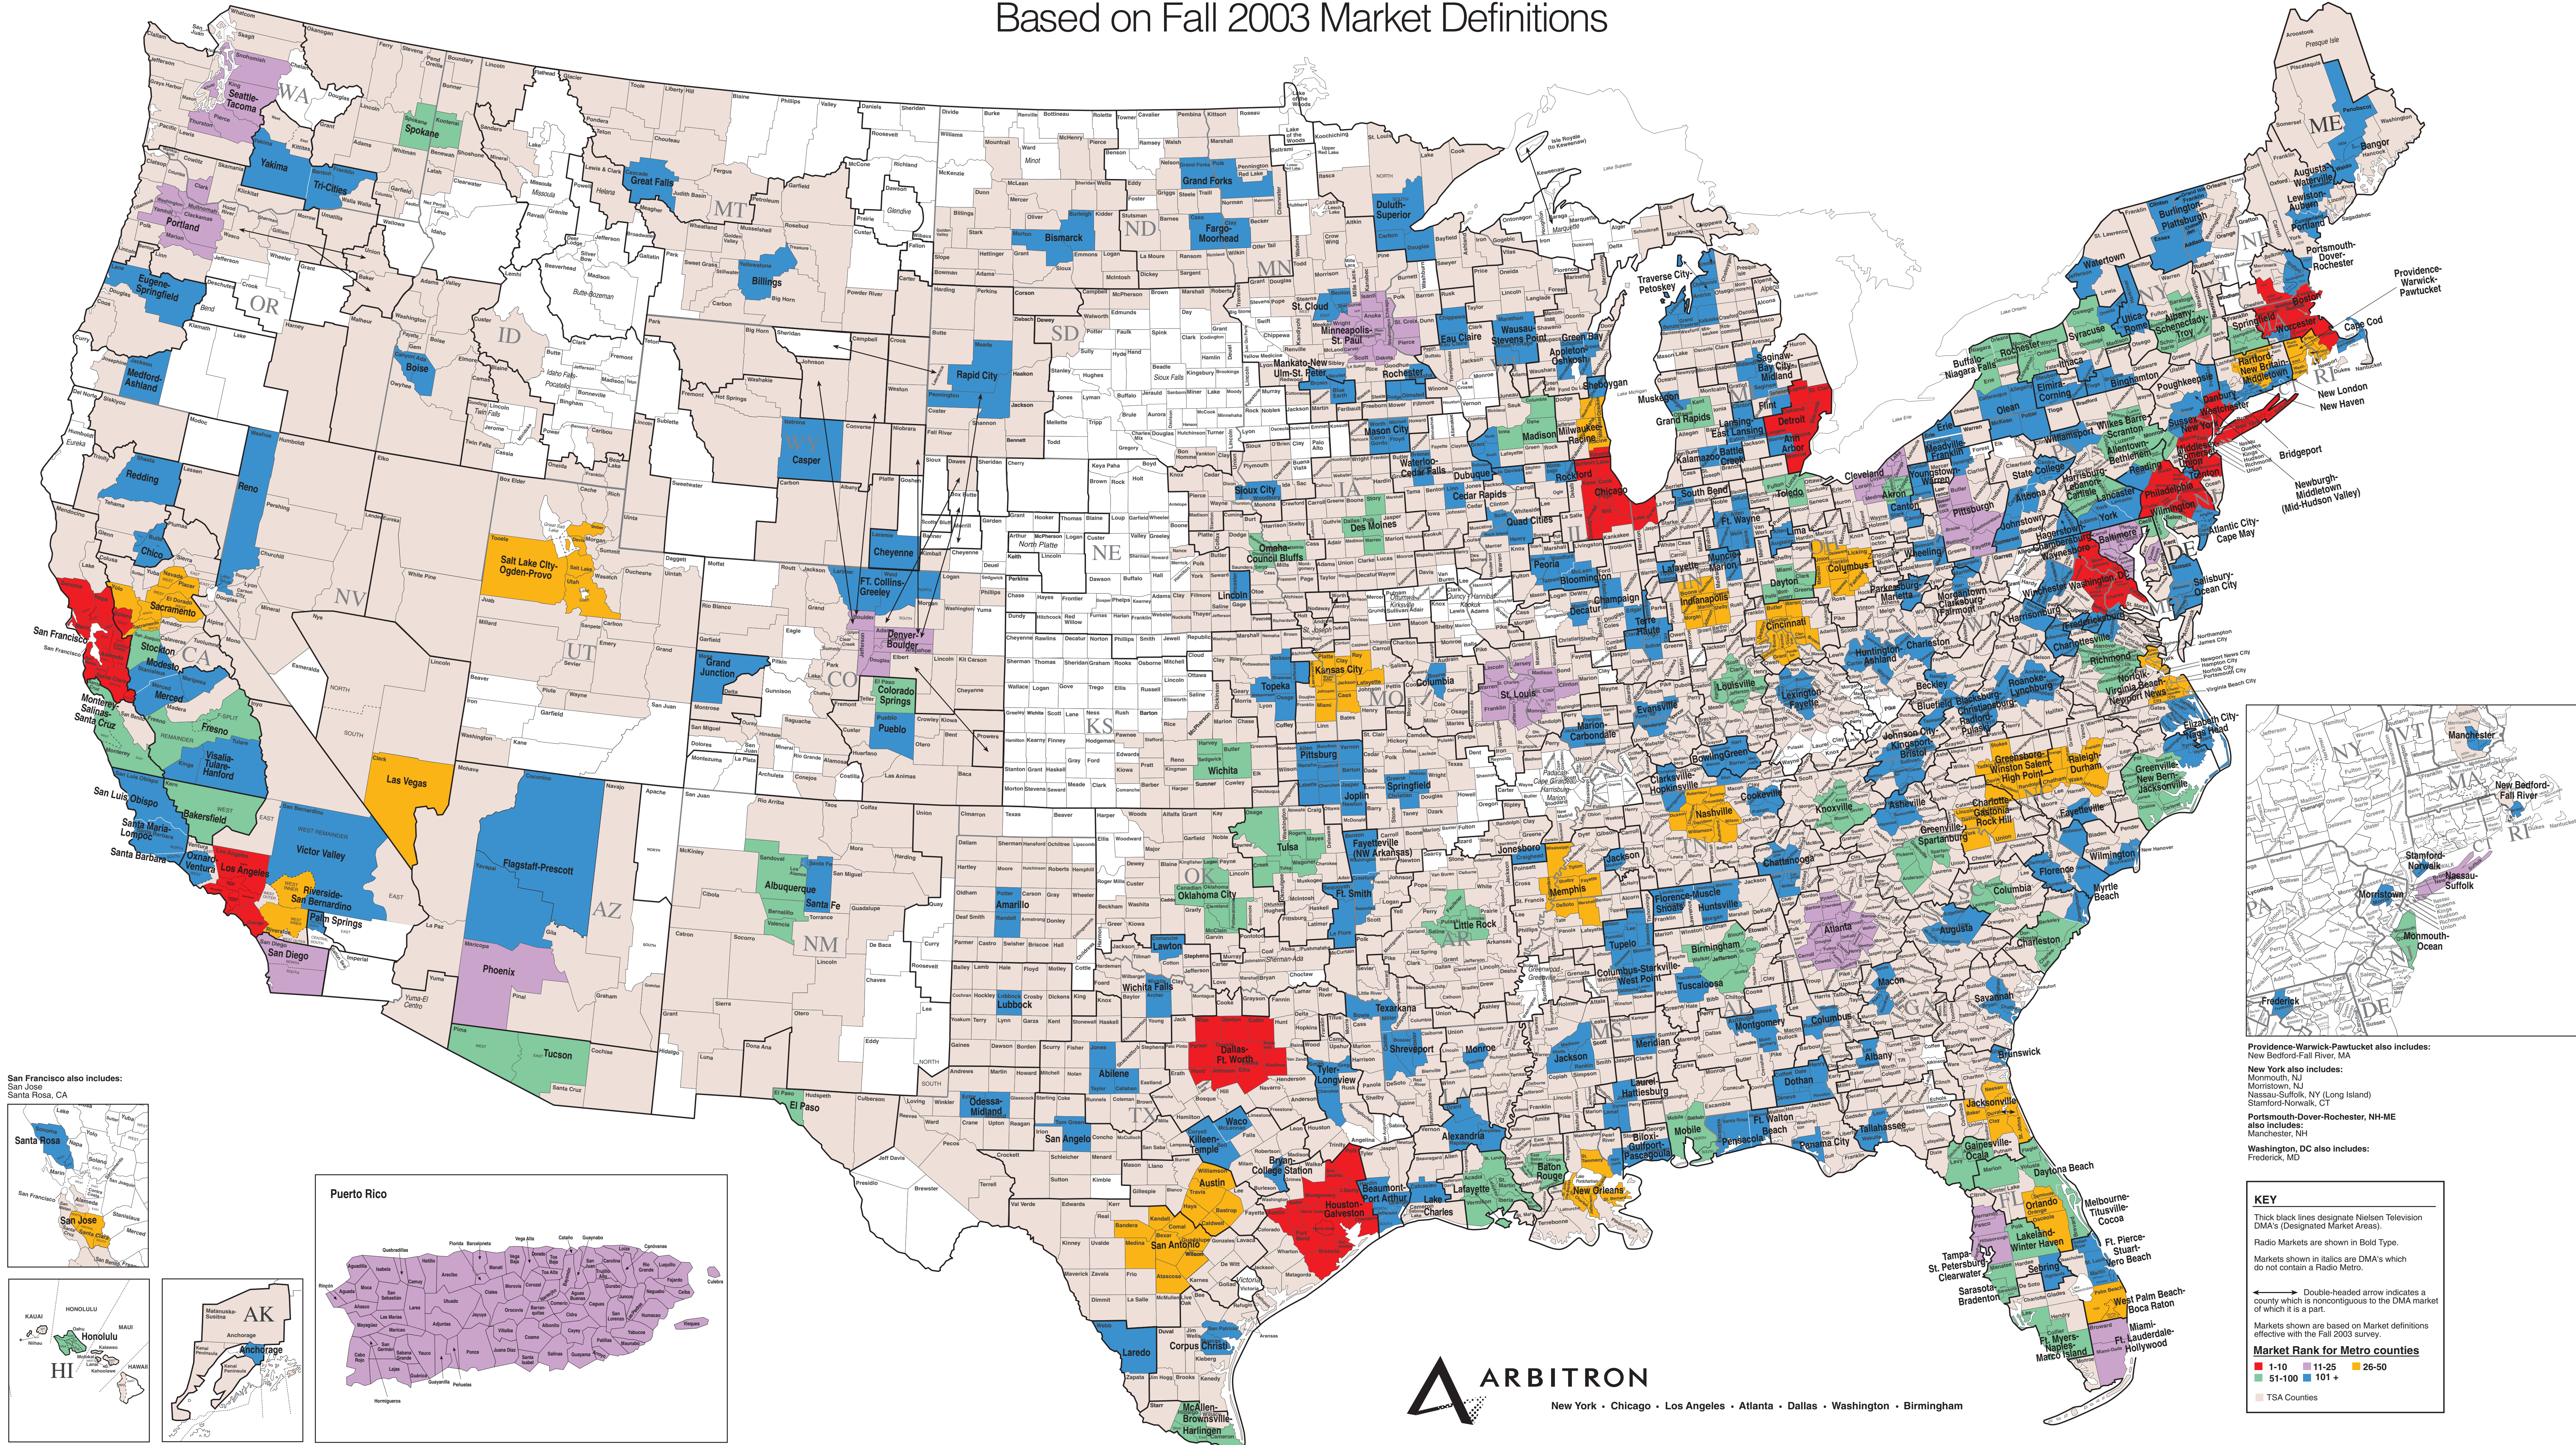

# Arbitron Radio Metros

Based on Fall 2003 Market Definitions

San Francisco also includes:  
 San Jose  
 Santa Rosa, CA

Providence-Warwick-Pawtucket also includes:  
 New Bedford-Fall River, MA

New York also includes:  
 Morris County, NJ  
 Nassau-Suffolk, NY (Long Island)  
 Stamford-Norwalk, CT

Portsmouth-Dover-Rochester, NH-ME  
 also includes:  
 Manchester, NH

Washington, DC also includes:  
 Frederick, MD

**KEY**

Thick black lines designate Nielsen Television DMA's (Designated Market Areas).  
 Radio Markets are shown in Bold Type.  
 Markets shown in Italics are DMA's which do not contain a Radio Metro.

←→ Double-headed arrow indicates a county which is noncontiguous to the DMA market of which it is a part.

Markets shown are based on Market definitions effective with the Fall 2003 survey.

**Market Rank for Metro counties**

1-10	11-25	26-50
51-100	101+	

TSA Counties