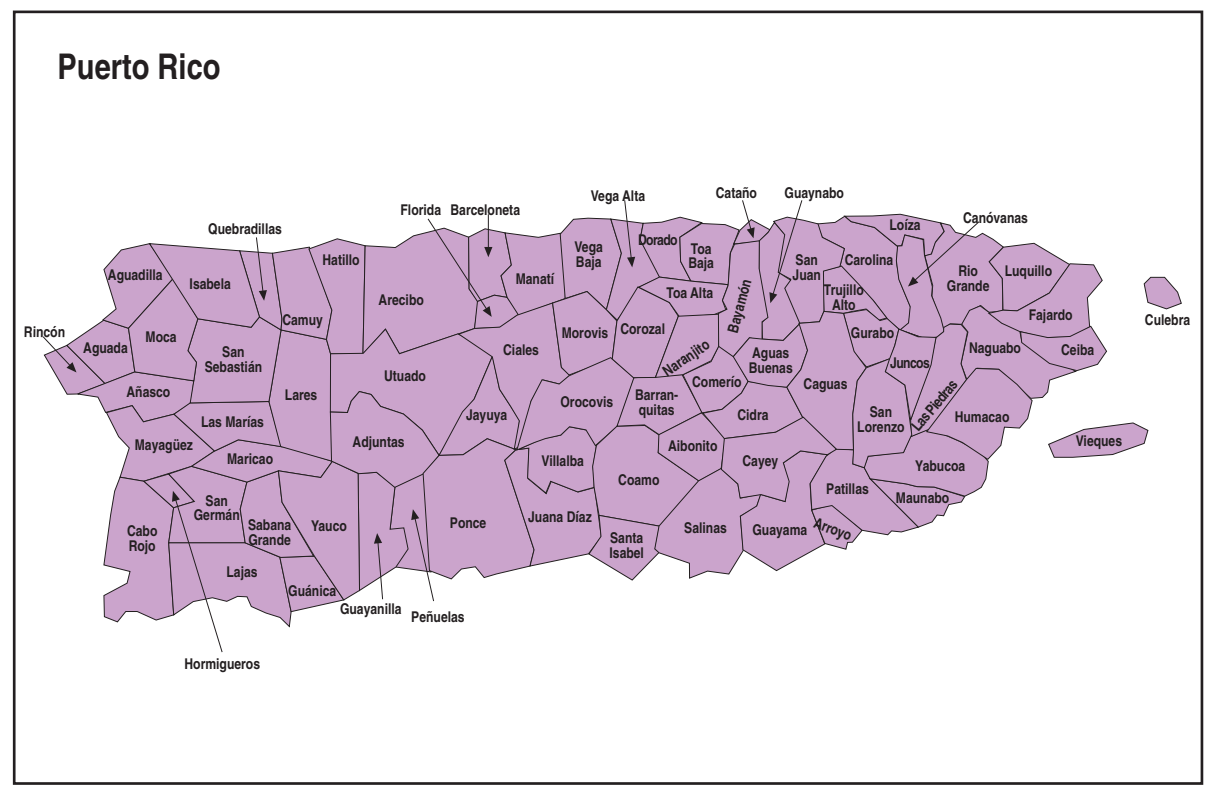

# Arbitron Radio Metros

Based on Fall 2003 Market Definitions

San Francisco also includes:  
 San Jose  
 Santa Rosa, CA

Providence-Warwick-Pawtucket also includes:  
 New Bedford-Fall River, MA

New York also includes:  
 Morris County, NJ  
 Nassau-Suffolk, NY (Long Island)  
 Stamford-Norwalk, CT

Portsmouth-Dover-Rochester, NH-ME  
 also includes:  
 Manchester, NH

Washington, DC also includes:  
 Frederick, MD

**KEY**

Thick black lines designate Nielsen Television DMA's (Designated Market Areas).  
 Radio Markets are shown in Bold Type.  
 Markets shown in Italics are DMA's which do not contain a Radio Metro.

←→ Double-headed arrow indicates a county which is noncontiguous to the DMA market of which it is a part.

Markets shown are based on Market definitions effective with the Fall 2003 survey.

**Market Rank for Metro counties**

1-10	11-25	26-50
51-100	101+	

TSA Counties