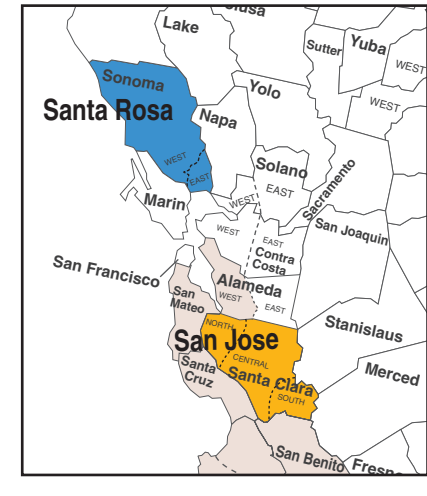

# Arbitron Radio Metros

Based on Fall 2003 Market Definitions

San Francisco also includes:  
 San Jose  
 Santa Rosa, CA

Providence-Warwick-Pawtucket also includes:  
 New Bedford-Fall River, MA

New York also includes:  
 Morris County, NJ  
 Nassau-Suffolk, NY (Long Island)  
 Stamford-Norwalk, CT

Portsmouth-Dover-Rochester, NH-ME  
 also includes:  
 Manchester, NH

Washington, DC also includes:  
 Frederick, MD

**KEY**

Thick black lines designate Nielsen Television DMA's (Designated Market Areas).  
 Radio Markets are shown in Bold Type.  
 Markets shown in Italics are DMA's which do not contain a Radio Metro.

←→ Double-headed arrow indicates a county which is noncontiguous to the DMA market of which it is a part.

Markets shown are based on Market definitions effective with the Fall 2003 survey.

**Market Rank for Metro counties**