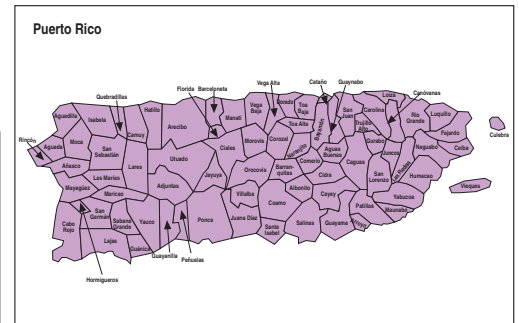

Arbitron Radio Metros

Based on Fall 2002 Market Definitions