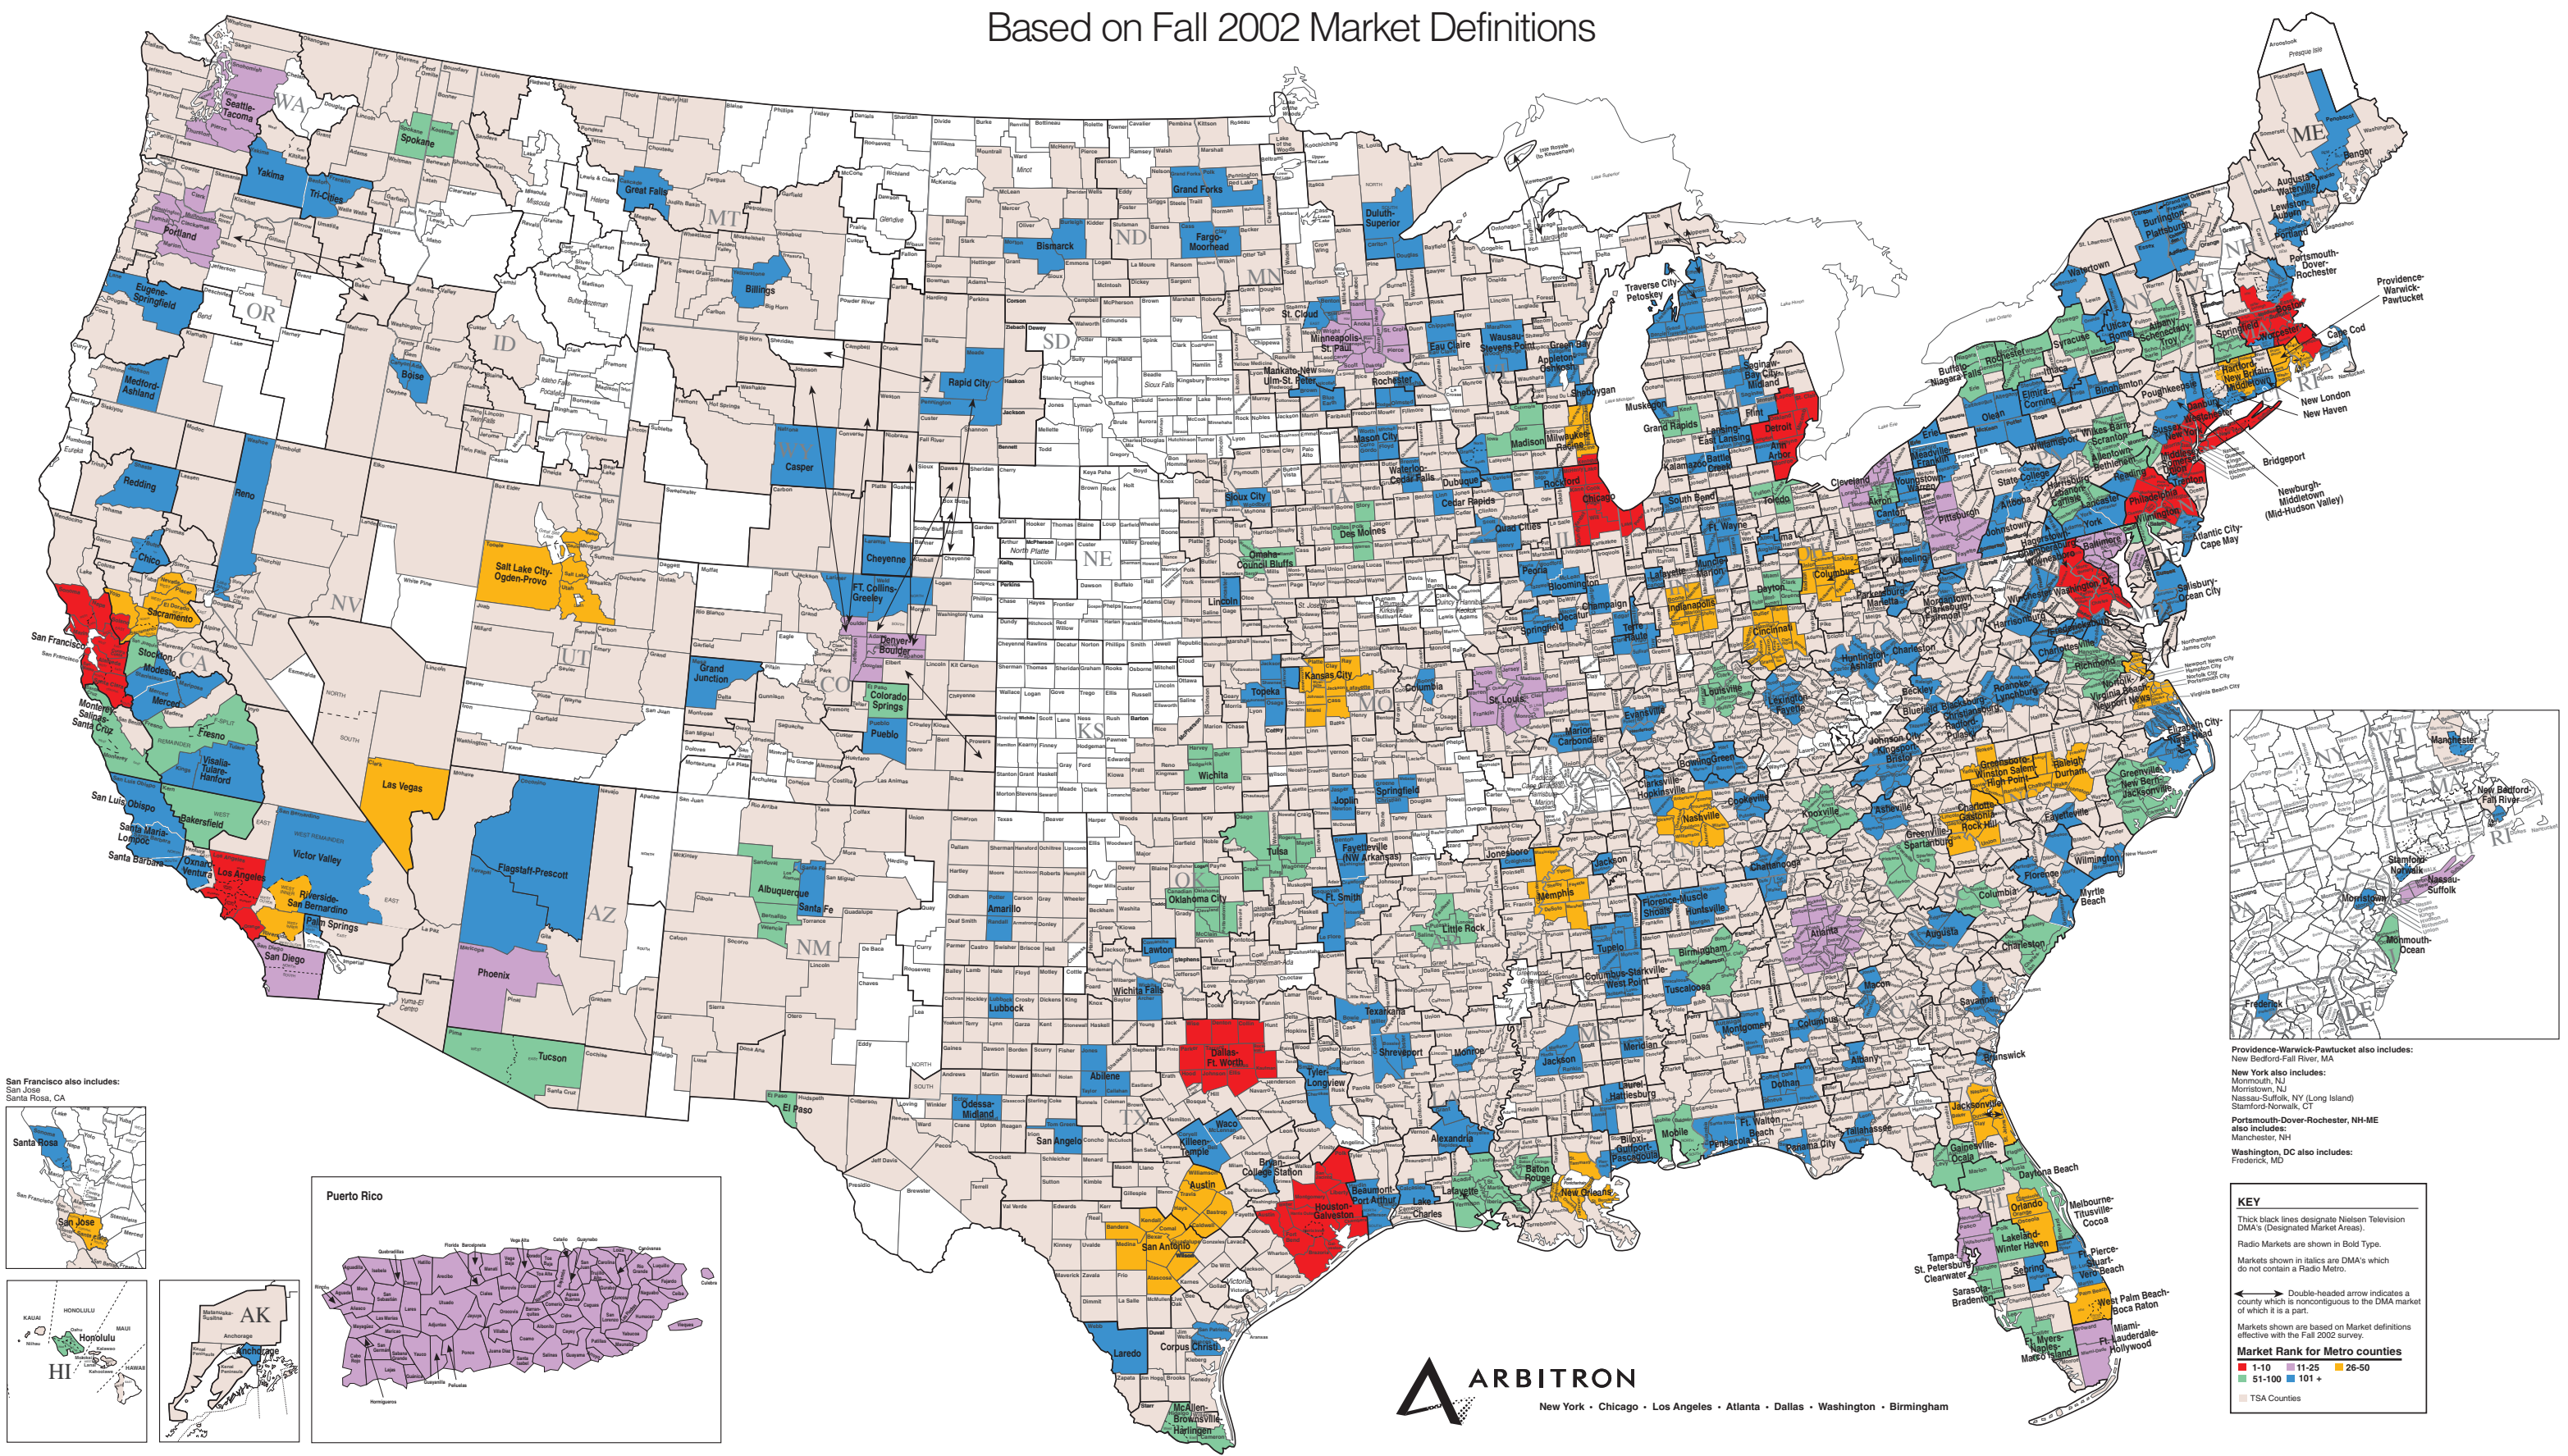

Arbitron Radio Metros

Based on Fall 2002 Market Definitions