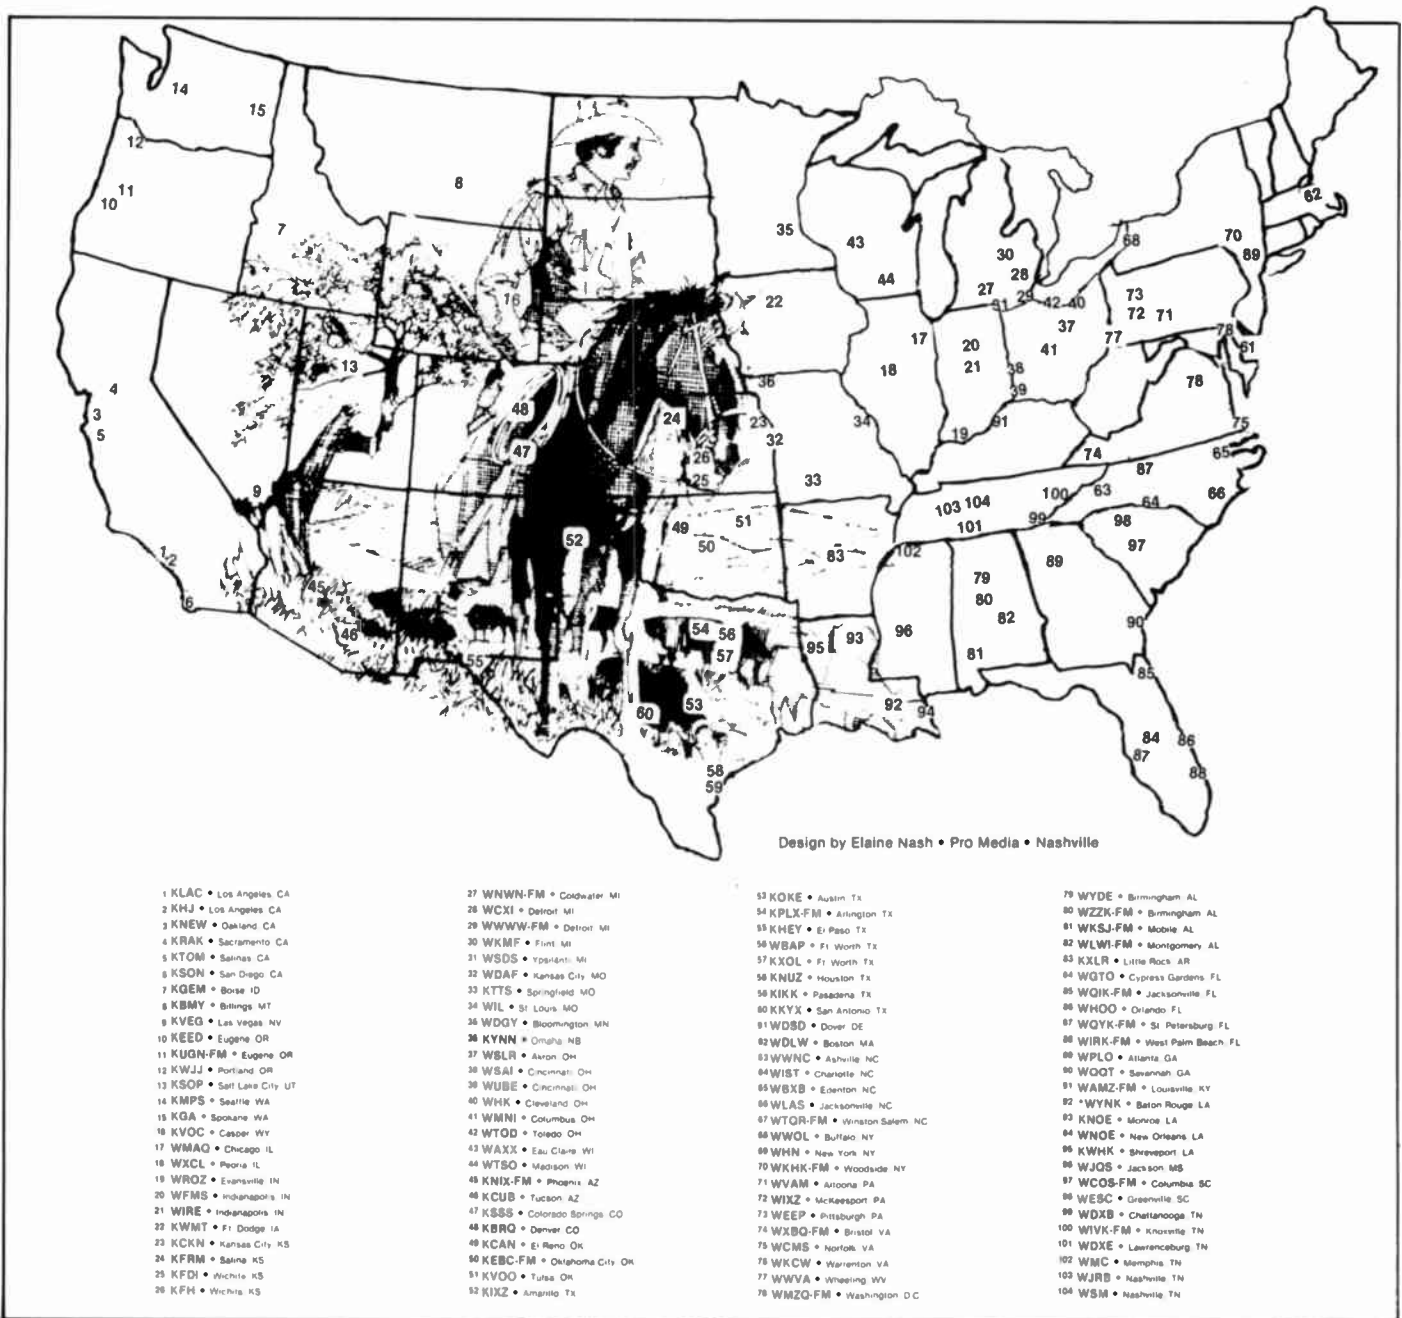

CASH BOX REPORTING STATIONS

Competition Brings Out The Best In Country Radio

by Tom Roland

While many seem generally elated about the acceptance of the country format — an acceptance that many feel brings the distinction of being the mass appeal format of the '80s — country stations in markets across the nation have had to learn to cope with new competition. The number of country-formatted outlets has risen dramatically in the last two years, and management at the older stations has had to learn to adjust its thinking to ward off the newcomers, although no one can seem to agree on the perfect method for dealing with the rise of a new arrival.

While stations like WHN/New York and KKYX/San Antonio remain true to their original formats and approaches to country programming, others, like KNEW/Oakland, have at-

tempted to give the listeners more of the things the newer stations are not offering. Still others, like KEBC/Oklahoma City, have attempted to battle the foes by fighting fire with fire, by keeping an identity while shoring up areas where the competitor clearly has an edge.

Dene Hallam, program director at WHN, took over his position in late December after successfully guiding WWWW-FM/Detroit to a position as the #1 country station in the Motor City during its first book with a country format. "It is interesting," he comments on his current post, "because in Detroit I was on the other end of the spectrum. I was the new station going after the established station (WCXI), and here I am the established station being attacked by a new station (WKHK-FM). I can see WHN through WKHK's

eyes a little bit.

"Speaking as the program director at WHN, the best thing to do is to continue doing what you do best and be cautious and aware of what the competitor is doing, but not to react to them. You can't stumble; you've got to keep on trucking ahead and not look back. I think there are too many people that keep looking back when a new station comes on, and you know what happens when you look back: while you're walking, you run into a pole."

In San Antonio, the market now hosts five local country signals, providing a real identity problem for mainstay KKYX. According to music director Jerry King, the newer stations may take audience share for a period until the newness

(continued on page CRD-8)