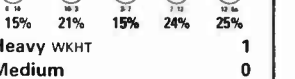

Heavy WKHT 1
Medium 0
Light 0

★ SAY 80/43
Method Man Feat. Lauryn Hill
(Def Jam/IDJMG)

Total Stations 16