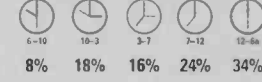

BEAUTIFUL SOUL 9

Jesse McCartney
(Hollywood)
KEZR, WAEZ, WCDA, WMMX, WMXL,
WPLJ, WTSS, WWSR, WXMA

Total stations with six or more detections: 30

Total detections by daypart: