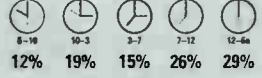

THIS WEEK	LAST WEEK	WEEKS ON CHART	TITLE ARTIST	NIELSEN BDS CERTIFICATION / HITPREDICTOR STATUS IMPRINT / PROMOTION LABEL	AUDIENCE TW LW	DETECTIONS TW RANK
31	31	8	GOD'S WILL Martina McBride	RCA	5.403 5.228	975 31
32	39	4	ANYTHING BUT MINE Kenny Chesney	BNA	5.975 3.459	890 33
33	32	10	I THINK THE WORLD NEEDS A DRINK Terri Clark	MERCURY	4.663 4.663	880 34
34	40	4	MY GIVE A DAMN'S BUSTED Jo Dee Messina	CURB	4.105 4.105	612 40
35	33	14	ME AND CHARLIE TALKING Miranda Lambert	EPIC/EMN	4.306 4.306	998 30
36	34	6	SONGS ABOUT ME Trace Adkins	CAPITOL	4.143 4.143	877 35
37	36	9	I'LL TAKE THAT AS A YES (THE HOT TUB SONG) Phil Vassar	ARISTA NASHVILLE	3.897 3.897	742 37
38	37	17	LONG, SLOW KISSES Jeff Bates	RCA	3.812 3.812	740 38
39	35	11	I WOULD CRY Amy Dalley	CURB	3.939 3.939	710 39
40	38	10	THE BUMPER OF MY S.U.V. Chely Wright	PAINTED RED/DUALTONE	3.509 3.509	553 43
41	41	13	I'M A SAINT Mark Chesnutt	VIVATONI	2.699 2.699	777 36
42	42	17	REVENGE OF A MIDDLE-AGED WOMAN Tracy Byrd	BNA	2.510 2.510	575 41
43	44	15	YOU DON'T LIE HERE ANYMORE Shelly Fairchild	COLUMBIA	2.252 2.252	574 42
44	49	8	TONIGHT Sara Evans	RCA	1.225 1.225	346 46
45	47	5	PICKIN' WILDFLOWERS Keith Anderson	ARISTA NASHVILLE	1.472 1.472	501 44
46	46	10	RESTLESS Alison Krauss + Union Station	ROUNDER	1.572 1.572	315 48
47	45	6	NOTHIN' BUT COWBOY BOOTS Blue County	ASYLUM-CURB	1.708 1.708	457 45
48	NEW	1	CLASSIC COUNTRY (THAT LEADS TO BE US) Lonestar	BNA	1.173 0.121	253 50
49	51	2	SOMEWHERE BETWEEN TEXAS AND MEXICO Pat Green	REPUBLIC UNIVERSAL/MERCURY	1.173 1.173	56 -
50	53	9	HOME SWEET HOLIDAY INN Trent Willmon	COLUMBIA	0.855 0.855	325 47
51	48	20	WHAT SAY YOU Travis Tritt with John Mellencamp	COLUMBIA	1.324 1.324	144 53
52	54	2	THE GOOD LIFE Trent Willmon	COLUMBIA	0.802 0.802	54 -
53	52	10	FOUR WALLS Randy Travis	WORD-CURB/WARNER BROS./WRN	0.929 0.929	263 49
54	55	2	TONIGHT'S NOT THE NIGHT Randy Rogers Band	SMITH MUSIC GROUP	0.801 0.801	95 54
55	56	15	INSPIRATION David Lee Murphy featuring Lee Roy Parnell	KOCH	0.735 0.735	185 51
56	59	2	ALABAMA Cross Canadian Ragweed	UNIVERSAL SOUTH	0.558 0.558	60 59
57	58	19	AIN'T DRINKIN' ANYMORE Kevin Fowler	EQUITY	0.616 0.616	43 -
58	57	15	ALL I EVER NEEDED Bret Michaels with Jessica Andrews	POOR BOY	0.662 0.662	53 -
59	60	2	SKIN Rascal Flatts	LYRIC STREET	0.488 0.488	45 -
60	RE-ENTRY	1	NOT ME Ken Thomas feat. Vince Gill and Emmylou Harris	MORaine	0.374 0.374	150 52

GREATEST GAINERS

1. INCREASE IN AUDIENCE
2. + 4.463 ☆ **AWFUL, BEAUTIFUL LIFE**
     Darryl Worley (DreamWorks)
     KWNR + 0.354, WUSN + 0.313, KTEX + 0.275, WIVK + 0.256, WKHX + 0.245, KPLX + 0.242, KUBL + 0.195, WBEE + 0.160, WGKX + 0.143, WIRK + 0.121
   - + 3.827 ☆ **YOU'RE MY BETTER HALF**
     Keith Urban (Capitol)
     WFMS + 0.324, WKIS + 0.272, WUSN + 0.241, KFRG + 0.154, WIVK + 0.148, WRBT + 0.125, WDSY + 0.108, KWJJ + 0.106, KPLX + 0.100, KMPS + 0.097
   - + 3.465 ☆ **BLESS THE BROKEN ROAD**
     Rascal Flatts (Lyric Street)
     WIVK + 0.364, WFMS + 0.358, WBEE + 0.166, KPLX + 0.146, WUSN + 0.137, KZLA + 0.131, WAMZ + 0.109, WKLB + 0.105, WIL + 0.102, KEYY + 0.095

GREATEST GAINERS