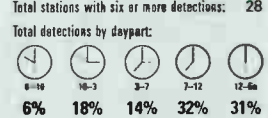

LET ME LOVE YOU 2
Mario
(3rd Street/J/RMG)
WBAV, WHQT

Total stations with six or more detections: 14

Total detections by daypart: