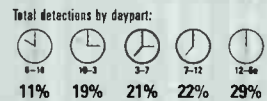

MOST AIRPLAY ADDS

TITLE ARTIST / LABEL NEW STATIONS

GET RIGHT Jennifer Lopez (Epic) 31
CKEY, KDGS, KDON, KGGI, KHTE, KKDL, KKWD, KLUC, KPHW, KPRR, KSEQ, KSTE, KTTB, KUBE, KXJM, KYLD, KYLZ, WBBM, WGBT, WJMN, WKPO, WKTU, WLYD, WNVZ, WPYO, WRD, WRVZ, WWKL, WWXX, WYIL, XHTO

Total stations with six or more detections: 31

CAUGHT UP Usher (LaFace/Zomba) 21

CKEY, KBOS, KCAQ, KDHT, KDON, KIKI, KISV, KKWD, KOHT, KPRR, KQKS, KSEQ, KTTB, KTTB, KXJM, KYLD, WBTS, WHZT, WKHT, WNVZ, WYIL

Total stations with six or more detections: 37