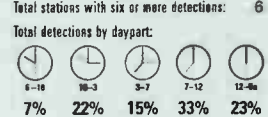

EVERYTIME YOU GO AWAY 2
Brian McKnight
(Motown/UMRG)
KMJQ, WROU

Total stations with six or more detections: 28

Total detections by daypart: