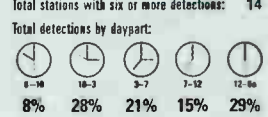

RECURRENTS

THIS WEEK	TITLE	ARTIST / IMPRINT / PROMOTION LABEL	DETECTIONS TW	DETECTIONS LW
1	LOVE CALLS	KEM (KEMISTRY/MOTOWN/UMRG)	470	482
2	IF I AIN'T GOT YOU	ALICIA KEYS (J/RMG)	364	376
3	NEW DAY	PATTI LABELLE (DEF SOUL CLASSICS/DJMG)	350	359
4	I NEED YOU NOW	SMOKIE NORFUL (EMI GOSPEL)	349	337
5	HAPPY PEOPLE	R. KELLY (JIVE ZOMBA)	300	268
6	I WISH I WASN'T	HEATHER HEADLEY (RCA/RMG)	287	281
7	STILL IN LOVE	TEENA MARIE (CASH MONEY CLASSICS/UMRG)	277	272
8	DANCE WITH MY FATHER	LUTHER VANDROSS (J/RMG)	276	282
9	SEXUAL HEALING	MARVIN GAYE (COLUMBIA/SUM)	255	191
10	YOU DON'T KNOW MY NAME	ALICIA KEYS (J/RMG)	249	239
11	WHOKNOWS	MUSIQ (DEF SOUL/DJMG)	243	251
12	GOLDEN	JILL SCOTT (HIDDEN BEACH/EPIC/SUM)	232	277
13	STEP IN THE NAME OF LOVE	R. KELLY (JIVE ZOMBA)	229	256
14	U SAVED ME	R. KELLY (JIVE ZOMBA)	224	235
15	ME, MYSELF AND I	BEYONCE (COLUMBIA/SUM)	222	179
16	LIFETIME	MAXWELL (COLUMBIA/SUM)	183	131
17	THE BATTLE IS THE LORD'S	YOLANDA ADAMS (VERITY/ZOMBA)	183	176
18	LET'S GET IT ON	MARVIN GAYE (TAMLA/MOTOWN/UMRG)	172	138
19	BURN	USHER (LAFACE/ZOMBA)	170	131
20	PUT THAT WOMAN FIRST	JAHEIM (DIVINE MILL/WARNER BROS.)	169	188

GREATEST GAINERS

INCREASE IN DETECTIONS

+93

TRUTH IS

Fantasia (J/RMG)
WMMJ +15, WJXN +13, WLWV +10, WAGH +10, WDZZ +6
WJMR +6, KOKY +5, WGPR +4, WQMG +4, WBAV +4

+87

WHATEVER

Jill Scott (Hidden Beach/EPIC/SUM)
WJMR +8, WLVI +8, KMJM +6, WIMX +6, WKUS +5
KOKY +5, WAGH +5, KJLH +4, WMMJ +4, WWIN +4

+77

I CAN'T STOP LOVING YOU

Kem (Motown/UMRG)
WGPR +21, WKUS +14, WKXI +8, WQQK +5, WDDM +6
KMJQ +4, WFLM +4, KBLX +3, WVAZ +3, WPHR +3

+63

HOW DOES IT FEEL?

Anita Baker (Blue Note/Virgin)
WDZZ +12, WIMX +12, WHQT +8, WDAS +8, WQMG +7
WTLC +6, WBHK +6, KJLH +5, WVAZ +5, WVBE +4

+55

ORDINARY PEOPLE

John Legend (Good Music/Columbia/SUM)
KJLH +18, KMJM +14, WJXN +11, WHUR +8, WFXC +7
WVBE +7, ...

48 adult r&b stations are electronically monitored by Nielsen Broadcast Data Systems 24 hours a day, 7 days a week. © 2005 VNU Business Media, Inc. All rights reserved. See legend to charts on lead page of charts section for rules and symbol explanations.

ADULT R&B PANEL — 48 STATIONS

Augusta, Ga.	WAKB	Cleveland	WZAK	Greensboro, N.C.	WQMG	Little Rock, Ark.	KOKY	New Orleans	WYLD	Roanoke, Va.	WVBE
Baltimore	WWIN	Columbia S.C.	WWDM	Houston	KMJQ	Los Angeles	KHHT	New York	WRKS	St. Louis	KMJM
Baton Rouge, La.	KQXL	Columbus, Ga.	WAGH		KRWP		KJLH	Norfolk	WKUS	San Francisco	KBLX
Birmingham, Ala.	WBHK	Dayton, Ohio	WROU	Indianapolis	WTLC	Memphis	KJMS		WVKL	Savannah, Ga.	WLVH
Charleston, S.C.	WMGL	Detroit	WGPR	Jackson, Miss.	WJXN	Miami	WHQT	Orlando	WCFB	Syracuse, N.Y.	WPHR
	WXST		WMXD		WKXI	Milwaukee	WJMR	Philadelphia	WDAS	Toledo, Ohio	WIMX
Charlotte, N.C.	WBAV	Flint, Mich.	WDZZ	Jacksonville, Fla.	WSOL	Mobile, Ala.	WDLT	Raleigh, N.C.	WFXC	Washington, D.C.	WHUR
Chicago	WVAZ	Fort Pierce, Fla.	WFLM	Kansas City	KMJK	Nashville	WQQK	Richmond, Va.	WKJS		WMMJ