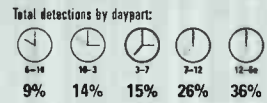

IT'S LIKE THAT Mariah Carey (Island/IDJMG) 16

KBOS, KDDB, KDGS, KDHT, KDON, KGGI, KHTE, KKDL, KLUC, KSEQ, KUBE, KXJM, WBBM, WKHT, WKTU, WWXX

Total stations with six or more detections: 16