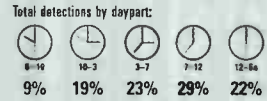

MOCKINGBIRD Eminem (Shady/Aftermath/Interscope) 12

KCAQ, KDHT, KKDL, KOHT, KPRR, KSEQ, KSFM, KUBE, KXJM, KZFM, WWXX, XHTZ

Total stations with six or more detections: 37