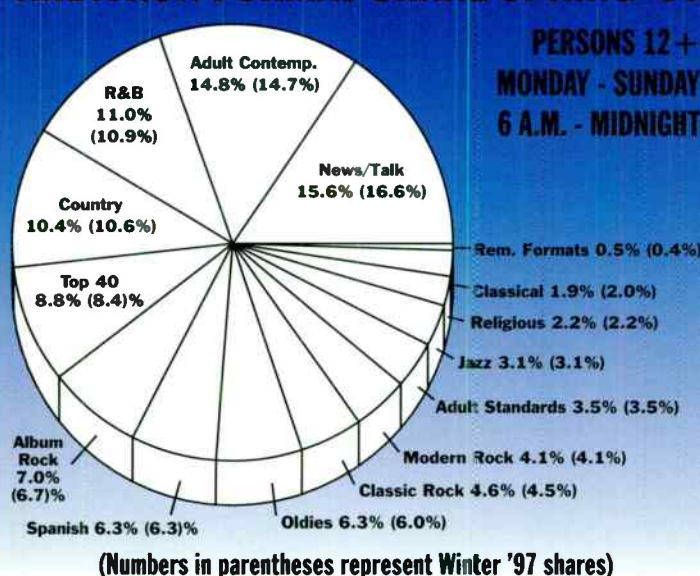

Adams recently added PD duties for sister AM sports outlet KCBI (the Ball), the local affiliate of the Los Angeles Dodgers and San Francisco 49ers. B95's other roommate is active rocker KRZR. In an age of awkward, sometimes lethal, duopoly blind dates, "we couldn't ask for a better duopoly partner," Adams says. "They target men, and we target women. And because of the differences in our formats, we're not fighting over events like movie premieres or concerts."

Adams admits that before the consolidation, both stations did hold a few preconceived notions about the other. "We looked at them as those long-haired rockers, and they thought we were the low-rider gang-bangers," he says. "But now we actually hang out and socialize together." Adams hopes for a similar scenario when Patterson closes on AC KJOI and religious KRDU and eventually moves them into the building.

Adams admits that before the consolidation, both stations did hold a few preconceived notions about the other. "We looked at them as those long-haired rockers, and they thought we were the low-rider gang-bangers," he says. "But now we actually hang out and socialize together." Adams hopes for a similar scenario when Patterson closes on AC KJOI and religious KRDU and eventually moves them into the building.

*'Don pulled me
into the inner circle
from day one'*

ARBITRON FORMAT SHARE SPRING '97