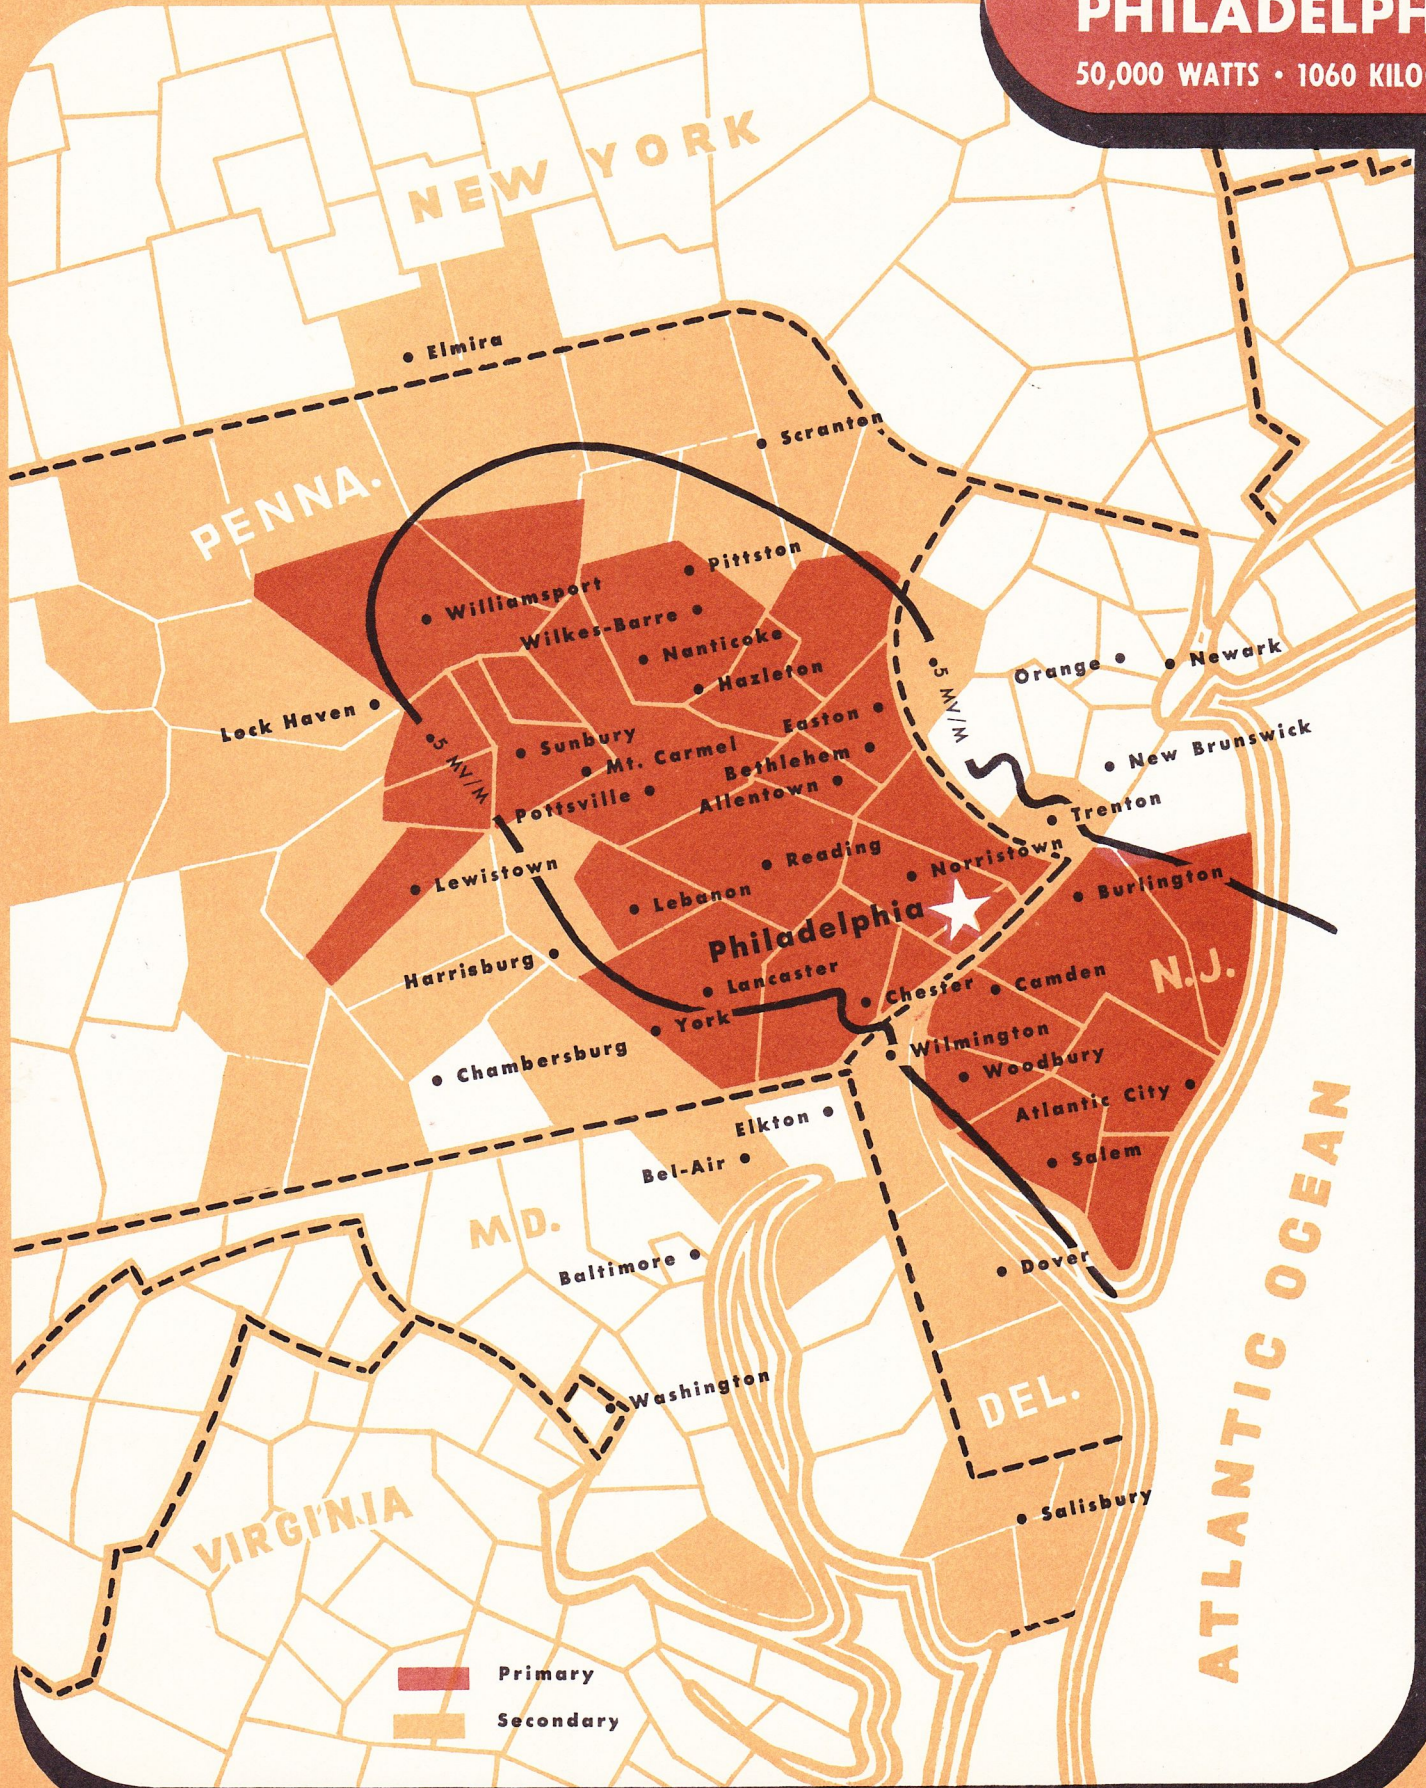

DAYTIME CIRCULATION

MARKET STATISTICS ON REVERSE

KYW
PHILADELPHIA
50,000 WATTS • 1060 KILOCYCLES

WESTINGHOUSE RADIO STATIONS INC