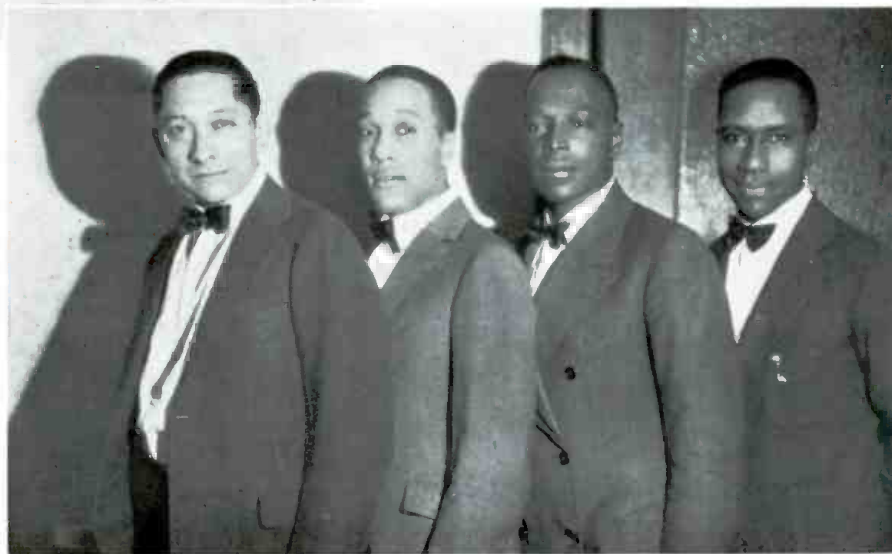

A part of Terrace Gardens in the New Morrison Hotel, Chicago.

PAUL RADER, radio's best known evangelist. Mr. Rader and the members of his great organization keep the ether waves humming far and wide on the Sabbath Day.

BONNIE BLUE, with the modernistic background sings the most modern blue songs over WBBM.

BILLY ALLEN HOFF, dainty and petite. Playing her own accompaniment she has sung her way into the hearts of millions in WBBM's radio audience.

LEE SIMS, the 20th century's greatest exponent of syncopation at the black and white ivory keys. Lee is another regular reason for WBBM's popularity.

MARCELLA — No one knows her last name but everybody knows Marcella. Blues de Luxe, nuf said.

MORAN AND MACK
the Two Black Crows
of stage and record fame.
You hear them Sunday
evenings over WBBM.

PLANTATION JUBILEE
SINGERS, voices of the
real south who bring us
spirituals just as they are
"writ."