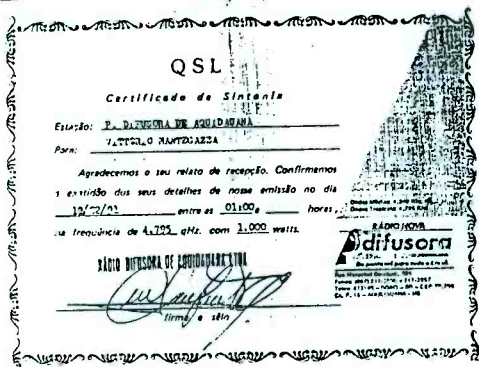

Japan Japan Meteorological Agency 17029 f/d ltr 30 ds rpt EE v/s Kigasaura (Mantegazza, Italy); JOR 17093.6 f/d ltr (sked) 39 ds rpt EE v/s Hidefumi Tamura (Underwood, N.Y.)

Poland Szczecin R 2837 f/d cd 45 ds rpt EE v/s Tadeus Podrzycki (Mantegazza, Italy)

USA KRY 175.3 f/d cd 10 ds rpt EE v/s Joe Saloka (Underwood, N.Y.); NMG 432 f/d cd (stn info, ltr) 18 ds rpt EE v/s Chris Zeliff (Underwood, N.Y.)

I'm really getting spoiled by the incredible response from everyone contributing to the column. Thank you one and all for helping make this a really good column. Also, thanks for the cards and notes, I appreciate them. Next, I got a note from Gerry Dexter announcing that he's working on an update to his book SECRETS OF SUCCESSFUL QSL'ING—THE COMPLETE GUIDE TO RECEPTION REPORTS AND QSL COLLECTING. Anyone with "war stories" should submit them to him, the gorier the better, and he will include some of them in the book. Anyone whose story is used will receive a free copy of the book. Finally, I should have mentioned it before, but if you send me QSLs that you want back, please include return postage. I'll take care of the ones I've got, but in the future please include stamps, I'm responsible for all my own costs of producing this column. Speaking of QSLs, here are some samples.

Campos Grande - MS - Brasil. 02.07.91

Ilmo Sr. Vitorio Mantegazza