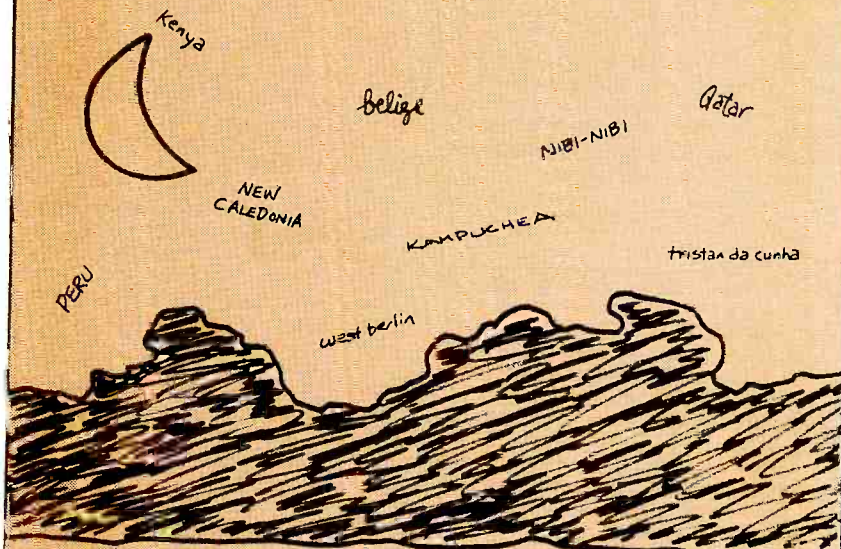

SPEEDY

OCTOBER 1987
Volume 17, Number 10

"AND ON HALLOWEEN NIGHT, THE GREAT PUMPKIN BRINGS DX TO ALL SINCERE BOYS AND GIRLS WHO STAY UP ALL NIGHT WAITING FOR HIM...."

TJK-MI

Cover Art by Tom Kephart-MI

THIS MONTH: