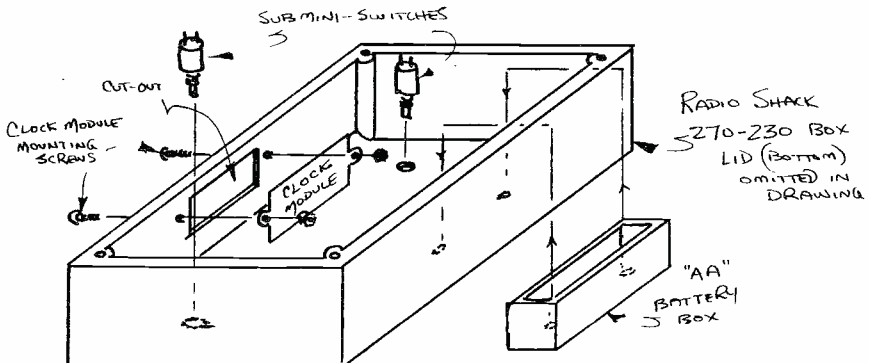

Just cut an opening in the side of the 3 1/2 X 1-1/8 side of the box to accept the display face. Drill holes for the switches, mounting screws of the clock module, and battery holder. Assemble in case (as per instructions with clock module). A cable clamp can be used to hold the battery and the leads soldered on, as the battery should last at least a year! This will result in a clock that can be set for 24 hour GMT time and will run accurately for quite some time without resetting. See diagram below)