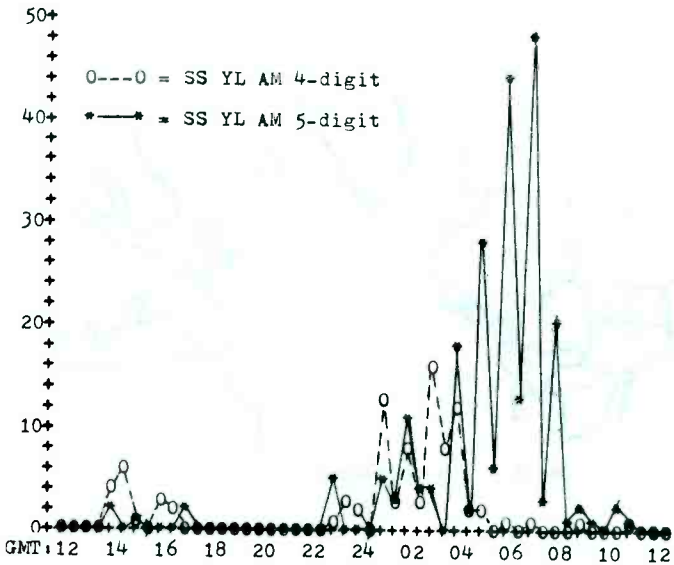

Chart 1. Bands of Frequencies
"Soy" Numbers Stations 1975 through March, 1979

Frequency Bands	SS YL AM 5-d.	SS YL AM 4-d.	GG YL AM 5-d.	GG YL SSB 5-d.	EE AM 5-d.
to 3000	0	0	0	1	0
3000-3375	29	0	10	0	0
+ +	2	0	0	0	0
3410-3500	6	1	0	0	0
+ +	0	4	0	0	0
4510-4780	8	28	8	2	0
+ +	6	1	0	0	0
4960-5345	8	4	9	2	0
+ +	0	0	0	0	0
5390-5415	0	0	2	0	0
+ +	0	0	0	0	0
5600-5905	7	26	5	2	1
+ +	1	0	0	0	0
6450-6510	1	0	5	0	1
+ +	5	0	0	0	0
6745-7000	32	2	3	0	4
+ +	1	0	0	0	0
7300-7370	14	0	0	0	0
+ +	0	0	0	0	0
7400-8150	38	1	5	2	3
+ +	0	0	0	0	0
8410-8550	4	5	0	0	0
+ +	0	0	0	0	0
8785-9110	18	9	0	0	9
+ +	3	0	0	0	0
9375-9530	15	0	1	1	6
+ +	0	0	0	0	0
9830-10570	16	0	2	1	21
+ +	0	0	0	1	0
11050-11620	2	9	3	5	2
+ +	4	2	0	0	2
13775-13900	0	0	1	2	0
+ +	0	0	0	0	0
14620-14970	0	0	1	3	11
++++	1	1	3	2	0

(+ + indicates between bands; ++++ indicates "more")

The German transmissions were not so easy to discern. These were 16% of the total, almost as many as the English. The traffic appears to be between Europe and the US. Use of the phonetic identifiers indicates a possible link to the English stations, but musical callups seem to characterize the German transmissions.

An interesting pattern which supports the above speculations appears in the time-of-day data. The peak times for the various types of transmissions occur about the times when it is early nighttime in the suggested reception areas. Thus, the 5-digit Spanish transmissions occur during the 0200-0800 period, which is early nighttime in the Western US. The 4-digit Spanish occur about two hours earlier, which is early evening over the Eastern part of the US. The first time peak of the English stations corresponds to darkness in Europe, and the second peak with darkness in the US. Perhaps there is some two-way communication between these stations.

It is apparent that the Northeast is a common factor to all these transmissions. However, speculation about a common agency or network would require solid evidence which is not evident in the data studied.

There were 18 reports of "spy" transmissions in CW mode. The "letters" variety corresponds with, and in some cases continuous with, the SS AM YL 5-digit transmissions. The "numbers" variety may be associated with the other classes of transmissions, especially the SS AM YL 4-digit.

There were ten reports of transmissions in other languages. Czechoslovakian, Russian, French, Serbo-Croatian, and at least one unidentified language were represented. There were not enough of these to include in the study.

Chart 3a. Locations of reporters; number of reports
"Spy" Numbers Transmissions 1975-March, 1979