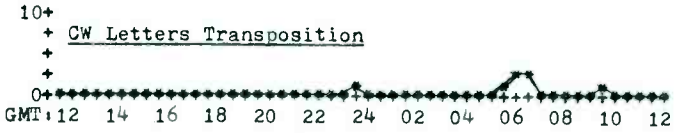

Chart 1. Bands of Frequencies
"Soy" Numbers Stations 1975 through March, 1979

Frequency Bands	SS YL AM 5-d.	SS YL AM 4-d.	GG YL AM 5-d.	GG YL SSB 5-d.	EE AM 5-d.
to 3000	0	0	0	1	0
3000-3375	29	0	10	0	0
+ +	2	0	0	0	0
3410-3500	6	1	0	0	0
+ +	0	4	0	0	0
4510-4780	8	28	8	2	0
+ +	6	1	0	0	0
4960-5345	8	4	9	2	0
+ +	0	0	0	0	0
5390-5415	0	0	2	0	0
+ +	0	0	0	0	0
5600-5905	7	26	5	2	1
+ +	1	0	0	0	0
6450-6510	1	0	5	0	1
+ +	5	0	0	0	0
6745-7000	32	2	3	0	4
+ +	1	0	0	0	0
7300-7370	14	0	0	0	0
+ +	0	0	0	0	0
7400-8150	38	1	5	2	3
+ +	0	0	0	0	0
8410-8550	4	5	0	0	0
+ +	0	0	0	0	0
8785-9110	18	9	0	0	9
+ +	3	0	0	0	0
9375-9530	15	0	1	1	6
+ +	0	0	0	0	0
9830-10570	16	0	2	1	21
+ +	0	0	0	1	0
11050-11620	2	9	3	5	2
+ +	4	2	0	0	2
13775-13900	0	0	1	2	0
+ +	0	0	0	0	0
14620-14970	0	0	1	3	11
++++	1	1	3	2	0

(+ + indicates between bands; ++++ indicates "more")

The German transmissions were not so easy to discern. These were 16% of the total, almost as many as the English. The traffic appears to be between Europe and the US. Use of the phonetic identifiers indicates a possible link to the English stations, but musical callups seem to characterize the German transmissions.

An interesting pattern which supports the above speculations appears in the time-of-day data. The peak times for the various types of transmissions occur about the times when it is early nighttime in the suggested reception areas. Thus, the 5-digit Spanish transmissions occur during the 0200-0800 period, which is early nighttime in the Western US. The 4-digit Spanish occur about two hours earlier, which is early evening over the Eastern part of the US. The first time peak of the English stations corresponds to darkness in Europe, and the second peak with darkness in the US. Perhaps there is some two-way communication between these stations.

It is apparent that the Northeast is a common factor to all these transmissions. However, speculation about a common agency or network would require solid evidence which is not evident in the data studied.

There were 18 reports of "spy" transmissions in CW mode. The "letters" variety corresponds with, and in some cases continuous with, the SS AM YL 5-digit transmissions. The "numbers" variety may be associated with the other classes of transmissions, especially the SS AM YL 4-digit.

There were ten reports of transmissions in other languages. Czechoslovakian, Russian, French, Serbo-Croatian, and at least one unidentified language were represented. There were not enough of these to include in the study.

Chart 2. Time of Day, Number of Reports
"Spy" Numbers Stations, 1975 through March, 1979