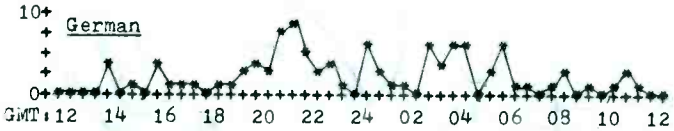

Chart 1. Bands of Frequencies
"Soy" Numbers Stations 1975 through March, 1979

Frequency Bands	SS YL AM 5-d.	SS YL AM 4-d.	GG YL AM 5-d.	GG YL SSB 5-d.	EE AM 5-d.
to 3000	0	0	0	1	0
3000-3375	29	0	10	0	0
+ +	2	0	0	0	0
3410-3500	6	1	0	0	0
+ +	0	4	0	0	0
4510-4780	8	28	8	2	0
+ +	6	1	0	0	0
4960-5345	8	4	9	2	0
+ +	0	0	0	0	0
5390-5415	0	0	2	0	0
+ +	0	0	0	0	0
5600-5905	7	26	5	2	1
+ +	1	0	0	0	0
6450-6510	1	0	5	0	1
+ +	5	0	0	0	0
6745-7000	32	2	3	0	4
+ +	1	0	0	0	0
7300-7370	14	0	0	0	0
+ +	0	0	0	0	0
7400-8150	38	1	5	2	3
+ +	0	0	0	0	0
8410-8550	4	5	0	0	0
+ +	0	0	0	0	0
8785-9110	18	9	0	0	9
+ +	3	0	0	0	0
9375-9530	15	0	1	1	6
+ +	0	0	0	0	0
9830-10570	16	0	2	1	21
+ +	0	0	0	1	0
11050-11620	2	9	3	5	2
+ +	4	2	0	0	2
13775-13900	0	0	1	2	0
+ +	0	0	0	0	0
14620-14970	0	0	1	3	11
++++	1	1	3	2	0

(+ + indicates between bands; ++++ indicates "more")

The German transmissions were not so easy to discern. These were 16% of the total, almost as many as the English. The traffic appears to be between Europe and the US. Use of the phonetic identifiers indicates a possible link to the English stations, but musical callups seem to characterize the German transmissions.

An interesting pattern which supports the above speculations appears in the time-of-day data. The peak times for the various types of transmissions occur about the times when it is early nighttime in the suggested reception areas. Thus, the 5-digit Spanish transmissions occur during the 0200-0800 period, which is early nighttime in the Western US. The 4-digit Spanish occur about two hours earlier, which is early evening over the Eastern part of the US. The first time peak of the English stations corresponds to darkness in Europe, and the second peak with darkness in the US. Perhaps there is some two-way communication between these stations.

It is apparent that the Northeast is a common factor to all these transmissions. However, speculation about a common agency or network would require solid evidence which is not evident in the data studied.

There were 18 reports of "spy" transmissions in CW mode. The "letters" variety corresponds with, and in some cases continuous with, the SS AM YL 5-digit transmissions. The "numbers" variety may be associated with the other classes of transmissions, especially the SS AM YL 4-digit.

There were ten reports of transmissions in other languages. Czechoslovakian, Russian, French, Serbo-Croatian, and at least one unidentified language were represented. There were not enough of these to include in the study.

Chart 2. Time of Day, Number of Reports
"Spy" Numbers Stations, 1975 through March, 1979