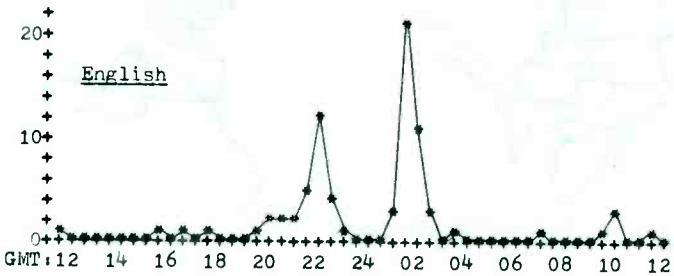

Chart 1. Bands of Frequencies
"Soy" Numbers Stations 1975 through March, 1979

Frequency Bands	SS YL AM 5-d.	SS YL AM 4-d.	GG YL AM 5-d.	GG YL SSB 5-d.	EE AM 5-d.
to 3000	0	0	0	1	0
3000-3375	29	0	10	0	0
+ +	2	0	0	0	0
3410-3500	6	1	0	0	0
+ +	0	4	0	0	0
4510-4780	8	28	8	2	0
+ +	6	1	0	0	0
4960-5345	8	4	9	2	0
+ +	0	0	0	0	0
5390-5415	0	0	2	0	0
+ +	0	0	0	0	0
5600-5905	7	26	5	2	1
+ +	1	0	0	0	0
6450-6510	1	0	5	0	1
+ +	5	0	0	0	0
6745-7000	32	2	3	0	4
+ +	1	0	0	0	0
7300-7370	14	0	0	0	0
+ +	0	0	0	0	0
7400-8150	38	1	5	2	3
+ +	0	0	0	0	0
8410-8550	4	5	0	0	0
+ +	0	0	0	0	0
8785-9110	18	9	0	0	9
+ +	3	0	0	0	0
9375-9530	15	0	1	1	6
+ +	0	0	0	0	0
9830-10570	16	0	2	1	21
+ +	0	0	0	1	0
11050-11620	2	9	3	5	2
+ +	4	2	0	0	2
13775-13900	0	0	1	2	0
+ +	0	0	0	0	0
14620-14970	0	0	1	3	11
++++	1	1	3	2	0

(+ + indicates between bands; ++++ indicates "more")

The German transmissions were not so easy to discern. These were 16% of the total, almost as many as the English. The traffic appears to be between Europe and the US. Use of the phonetic identifiers indicates a possible link to the English stations, but musical callups seem to characterize the German transmissions.

An interesting pattern which supports the above speculations appears in the time-of-day data. The peak times for the various types of transmissions occur about the times when it is early nighttime in the suggested reception areas. Thus, the 5-digit Spanish transmissions occur during the 0200-0800 period, which is early nighttime in the Western US. The 4-digit Spanish occur about two hours earlier, which is early evening over the Eastern part of the US. The first time peak of the English stations corresponds to darkness in Europe, and the second peak with darkness in the US. Perhaps there is some two-way communication between these stations.

It is apparent that the Northeast is a common factor to all these transmissions. However, speculation about a common agency or network would require solid evidence which is not evident in the data studied.

There were 18 reports of "spy" transmissions in CW mode. The "letters" variety corresponds with, and in some cases continuous with, the SS AM YL 5-digit transmissions. The "numbers" variety may be associated with the other classes of transmissions, especially the SS AM YL 4-digit.

There were ten reports of transmissions in other languages. Czechoslovakian, Russian, French, Serbo-Croatian, and at least one unidentified language were represented. There were not enough of these to include in the study.

Chart 2. Time of Day, Number of Reports
"Spy" Numbers Stations, 1975 through March, 1979