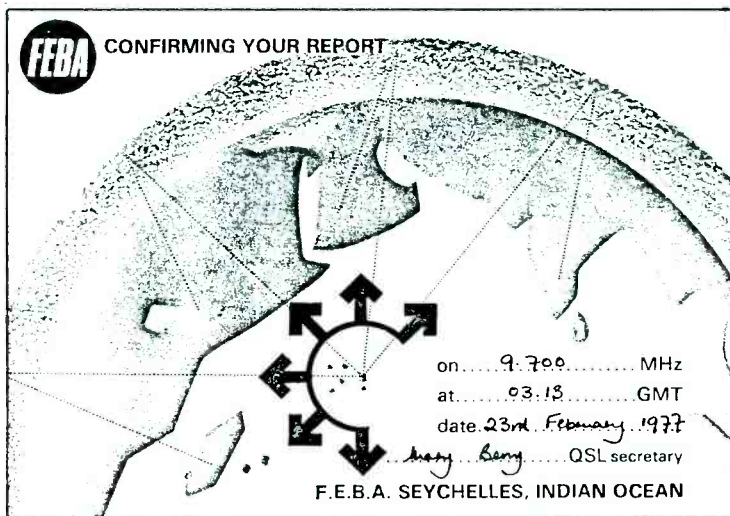

ASCENSION ISLAND: BBC Atlantic Relay, 6005, Tower Bridge cd, no time (WENGREZYN NE); 9580, no data Thames cd in 38d sfc (UNRUH CA)

BURUNDI: R. Cordac, 4900, f/d white/blue/black cd in 453d air for 2 IRCs (BIXBY CA), same in 13 mo for 2 IRCs (THOMPSON NM) (See previous page. bc)

EGYPT: R. Cairo, 9475, f/d cd "Bust of Nefertiti" (1st serial, 3rd scene) in 40d air for 1 IRC (KALFUS NY), same in 32d, no rp (ROPER AL), same in 111d for 2 IRCs (SOMERS CA), f/d cd "Temple d'Abu Simbel" in 111d, 2 IRCs (SOMERS CA), f/d b/w sketch cd in 151d sfc, no rp (GRANONE NM), f/d cd " 1st serial, 1st scene" in 60d air, 1 IRC (JONES VA); 9805, same in 57d air, no rp (HOFFMAN PA)

GHANA: CBC, 4915, f/d logo cd in 63d air, no rp (SEBASTIAN VA), same in 13 mo for 1 IRC (OLIVER PA); 4980, same in 37d sfc for 1 IRC (MACRIS MO); 6130, same in 49d sfc for no rp (NEBRON CA)

LIBERIA: ELWA, 11945, f/d native drummer cd in 48d, no rp (SCHIPPELLITI MA), same in 54d air for 2 IRCs (THOMPSON NM)

VOA Relay, 6035, Capitol cd in 7d sfc (IMBERT NM); 7195, same in 8d sfc (THOMPSON NM); 15455, Bicentennial Stamps cd in 30d air (WENGREZYN NE); 17870, same in 9d (WORMAN WI), Capitol cd in 6d (THOMPSON NM)

LIBYAN ARAB REPUBLIC: PRBS, 6185, date only ltr w/official seals and veri statement in 49d air for 2 IRCs, v/s B.O. Buzed (DONLY SC)

MALAGASY (Republic): R. Nederland Relay, 11730, f/d "Producers of DX Jukebox" cd in 13d air, no rp (LINK CA), f/d DX Club cd in 119d air for 2 IRCs (TILBURY AK), f/d "Tom Meyer" cd in 2nd air, no rp (GRANONE NM); 11740, f/d "Harry Van Gelder" cd in 31d air, no rp (PETERS KY)

MALI (Republic): Rdif. Nationale du Mali, 11960, f/d brown/white map cd in 150d air for 2 IRCs, EE/FF rpt, 1 f/up (PETERS KY)

MOROCCO: VOA Tangier, 7295, Capitol cd in 15d sfc (SMITH FL)

NIGERIA: VON, 4990, usual green/white coat of arms cd w/full data in 48d air, no rp (SEBASTIAN VA), same in 36d air for 1 IRC (returned), v/s R.L.A. Oise-Oghaede (WAKISAKA JAPAN), f/d ltr in 44d sfc, no rp (CARRIER FL); 7275, usual green/white cd in 59d sfc, no rp (KLEMENS NJ), same in 60d (NEBRON CA), same in 70d (NOVELLO NY)

NBC--Jos, 5965, usual f/d VON cd w/site in 52d air, no rp (MAYER IL)

RHODESIA: RBC, 3296, date/fqy map cd in 19d air for 5 IRCs (returned), v/s B. O'Brien (SMITH AL)

SENEGAL: Rdif. du Senegal, 4890, date/time cd w/local stringed instrument and fqys, in 20d sfc for 1 IRC (CABOS W. GER)

SEYCHELLES: FEBA, 2700, f/d stylized map cd in 30d air for 1 IRC (copy below)(RADTKE CA), same in 33d (SMITH MD), same in 35d, no rp (MAGHAKIAN NY); 11845, same in 44d for 3 IRCs (YAJKO PA)

SIERRA LEONE: SLES, 5980, f/d coat of arms cd in 45d air for 1 IRC (NEBRON CA)

SOMALIA: R. Mogadishu, 9585, b/w antenna cd w/fqy and wrong time, in 50d air for 2 IRCs (WAKISAKA JAPAN), same in 60d air for 3 IRCs (MACRIS MO), same in 129d air for MS (BROOKS CT) That's right, folks! The time was incorrect on all three cards. bc

SOUTH AFRICA: RSA, 9585, f/d cd w/flower picture, 24d air, no rp (SPENCER OK), f/d cd "A Brilliance of Diamonds" in 31d air (UNRUH CA); 11900, f/d flower cd "Protea cynaroides" in 16d air, 1 IRC (KALFUS NY), same in 19d, 1 IRC (ONKEN IL), f/d "Drakensberg" cd in 23d (BOWEN NS), "A Brilliance of Diamonds" in 17-25d (DAVIS HI)(STONE OMT)(ROPER AL)