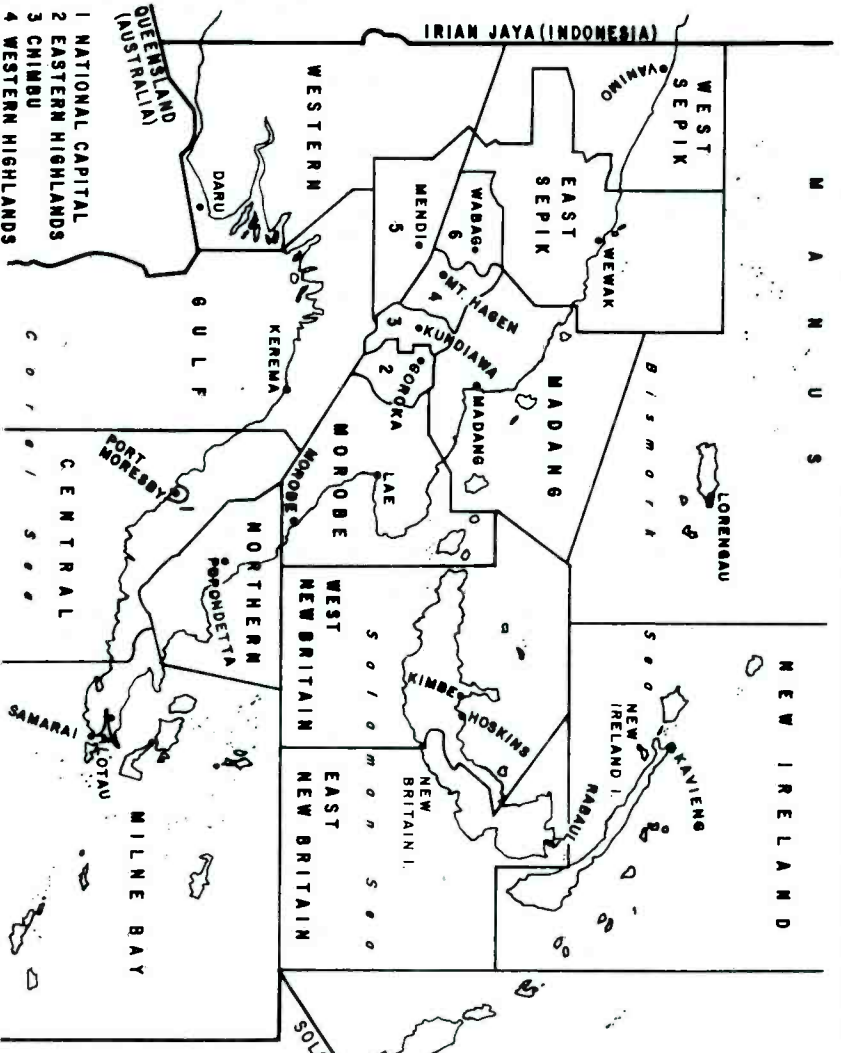

M A N U S

NEW IRELAND

NORTH SOLOMONS

IRIAN JAYA (INDONESIA)

- 1 NATIONAL CAPITAL
- 2 EASTERN HIGHLANDS
- 3 CHIMBU
- 4 WESTERN HIGHLANDS
- 5 SOUTHERN HIGHLANDS
- 6 EMGA

PAPUA NEW GUINEA - 1977