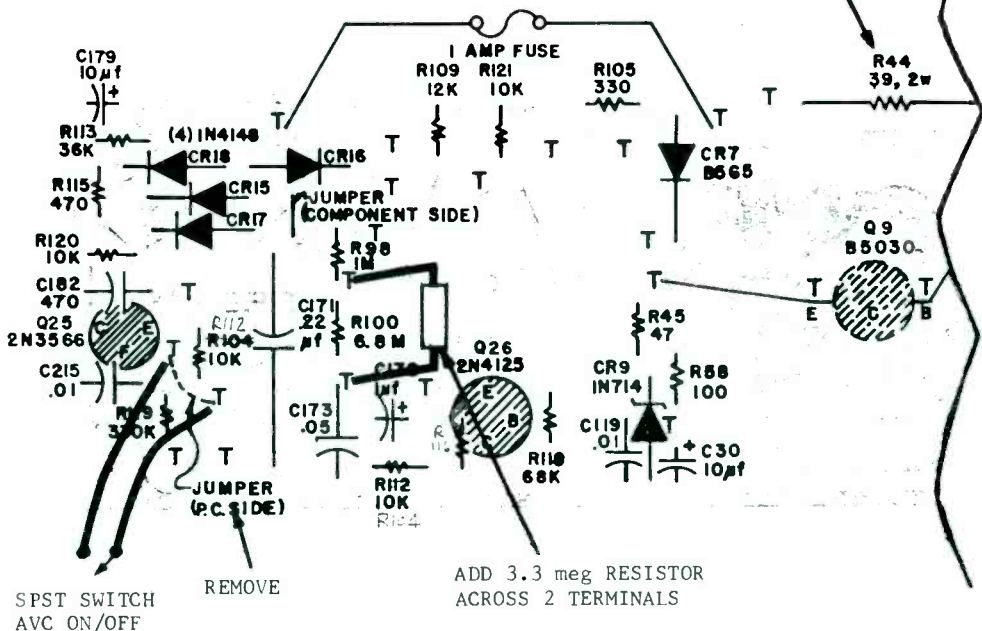

By making the above modifications, your SPR-4 will be even better! Another point to keep in mind is the speaker you use. The Drake SPR-4 has a 4 ohm output. Speakers with 4 ohms are hard to find! The speaker Drake sells to go with the SPR-4 is not all that great, so experiment with different types. Two 8 ohm speakers in series may be an improvement. For headphones, a deliberate miss-match seems to help. 500-600 ohm headphones may well improve your listening pleasure (like Lafayette #40 R 59127).

Another helpful aid with the SPR-4 is to use an outboard amplifier through the AUDIO OUT on the back panel. Use a mono (or one side of a stereo) amplifier hooked to the AUDIO OUT, then to your speaker. This will allow you to adjust the bass and treble to suit your taste, and help eliminate the rather 'tinny' audio sound characteristic of Drake receivers.

If you do not feel competent to modify your own SPR-4, A SPEEDXER has offered to perform the operation for you. Write to Ralph Sanserino, 8422 Crane Circle Huntington Beach, CA 92646 for more info. The cost is about $25 plus postage.

.....