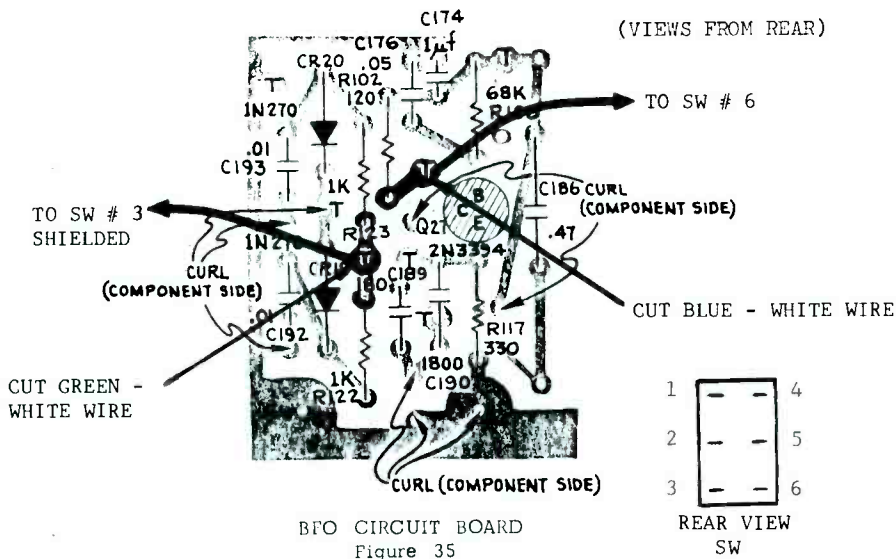

Basically, after steps 1-14 are done, what is done is, the BFO is killed, the AM detector is energized, and audio is switched from SSB out to AM DETECTOR out. Before, SW-14 did all the switching. Note: Tuning will be 2.4 kHz high in the LSB mode and 2.4 low in the USB mode. When using CW, LSB, USB or calibrating, the new BFO switch must be in the ON position.

ADDITIONAL MODIFICATIONS. AVC ON/OFF may be added with a switch(SPST) 1/2" to the right of new BFO switch. (See figure 38)

AVC choking may be reduced by adding a 3.3 resistor across R-100(6.8m). This also loosens up the S-meter, which may need to be adjusted as per page 23 of service manual. (See figure 38)

Change R-44(39 ohm 2 watt) to 47 ohm 2 watt. This will help cut down on pilot light burn out, which is a problem with most SPR-4's.

TIP: Some SPR-4's have the improper range & preselector setting decals. For example, the 3.0 X-tal should read D-2, not C-7. 4.5 X-tal should be E-2 not D-5. Always use the highest range switch setting with the lowest pre-selector setting for all ranges below 10MHz. Much better sensitivity.