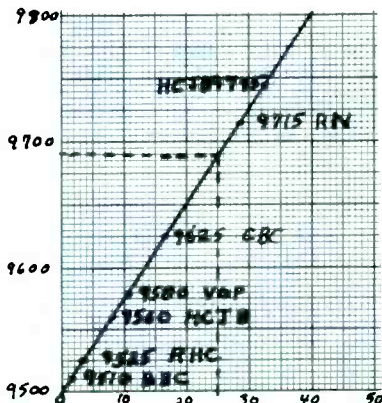

One of the letters in the stack asked how to read frequency more accurately on their receiver, since I had said they couldn't add a frequency counter. One method is to make graphs for each band, using the logging scale (bandspread). The graph at the right is an example. A crystal calibrator will be a great help in making and using these graphs, but is not mandatory. This method is for receivers which have both a main tuning dial and a bandspread dial. The bandspread dial must have a logging scale, usually marked 0-100. Ignore the ham band calibrations if any. This graph is the same as the bandspread tuning scales that would be provided if there were room for them. Once made, the graph is used as follows: tune the main tuning control to the starting point for the desired band. (the 31 meter band will be used for this example) From previous experience, you will know about where it is on the dial, but for accuracy, you should refine the setting