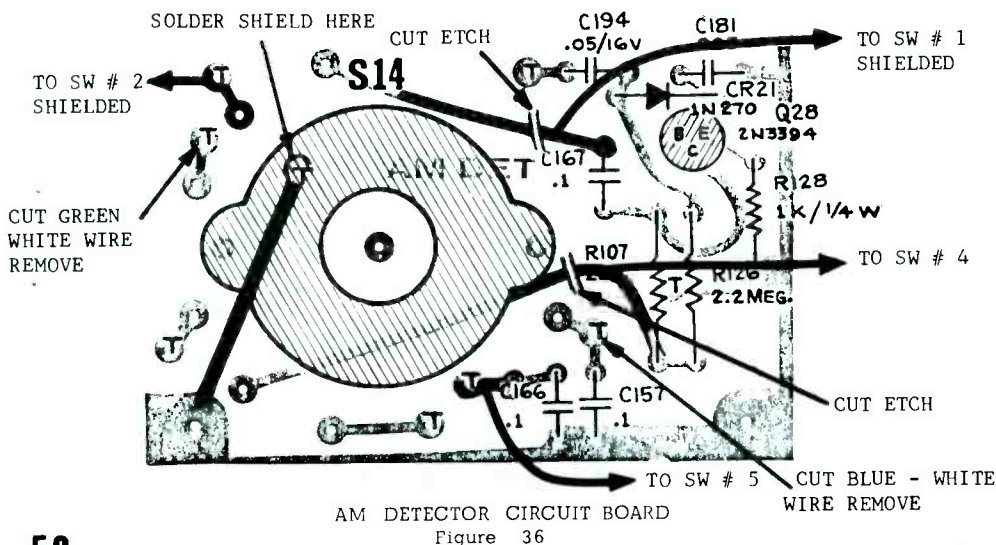

Basically, after steps 1-14 are done, what is done is, the BFO is killed, the AM detector is energized, and audio is switched from SSB out to AM DETECTOR out. Before, SW-14 did all the switching. Note: Tuning will be 2.4 kHz high in the LSB mode and 2.4 low in the USB mode. When using CW, LSB, USB or calibrating, the new BFO switch must be in the ON position.

ADDITIONAL MODIFICATIONS. AVC ON/OFF may be added with a switch(SPST) 1/2" to the right of new BFO switch. (See figure 38)

AVC choking may be reduced by adding a 3.3 resistor across R-100(6.8m). This also loosens up the S-meter, which may need to be adjusted as per page 23 of service manual. (See figure 38)

Change R-44(39 ohm 2 watt) to 47 ohm 2 watt. This will help cut down on pilot light burn out, which is a problem with most SPR-4's.

TIP: Some SPR-4's have the improper range & preselector setting decals. For example, the 3.0 X-tal should read D-2, not C-7. 4.5 X-tal should be E-2 not D-5. Always use the highest range switch setting with the lowest pre-selector setting for all ranges below 10MHz. Much better sensitivity.