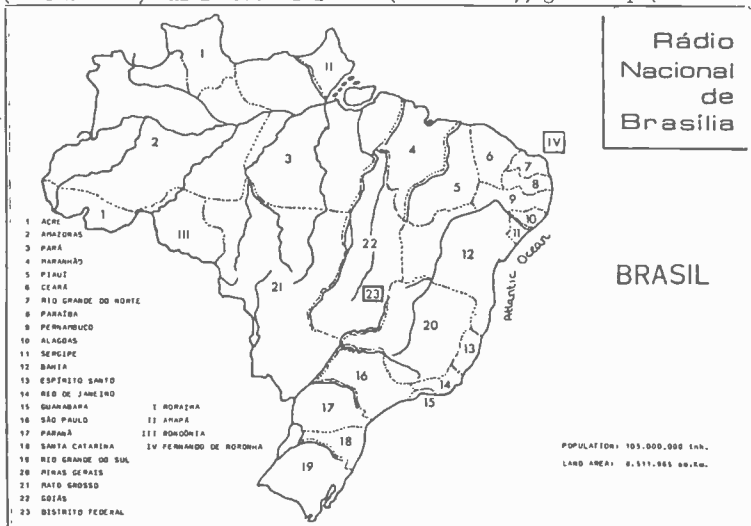

S. AMERICA

ARGENTINA: RAE, 9690, f/d blue/white cd in 47d air for MS (YAJKO PA), same cd in 83-123d for 0-1 IRC (CAPILI HI)(GREENBERG KY)(SMITH FL); 11710, same in 59d (FAMULARO NJ)

BRAZIL: R. Nacional, Brasilia, 11780, f/d pink map cd in 61d air, 1 IRC (ZIMAROWSKI MA); R. Nacional, Rio, 11795, f/d pink map cd in 41d air, 1 IRC (WIRRELL MA); 11780, same cd in 27d for MS (WHITEHEAD MA) and in 64d for 2 IRCs (KERRIGAN IL), green map (EARHART PA)

Thanks to
Jim Whitehead
and Pat Kerrigan
for the copy --
this must have
been the pink
one