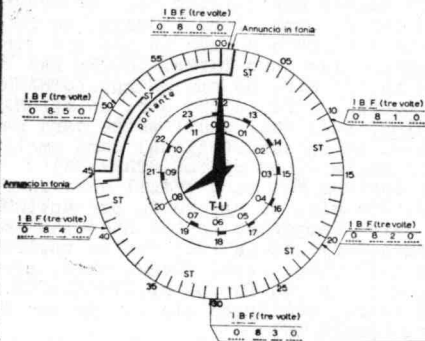

STAZIONE PER SEGNALI
DI TEMPO E FREQUENZA
CAMPIONE

IBF

STANDARD TIME
AND FREQUENCY STATION

Si conferma, ringraziando, il
rapporto di ricezione
This is to confirm, with thanks,
your reception report

di
IBF

del 13-2-72

on
alle 07 tempo universale.
at universal time.

LA DIREZIONE
DIRECTION

Contributed by Mike Mahoney