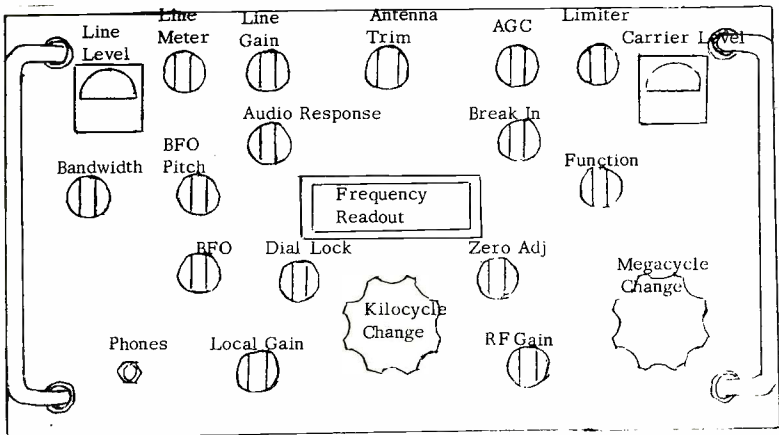

The R-390A/URR is a 26 tube superhetrodyne receiver for reception of cw, am, ssb, and RTTY signals. This receiver covers 500 Khz to 32 Mhz in 30 1 Mhz wide bands and one 500 Khz wide band. From 500 Khz to 8 Mhz the R390A/URR is a triple conversion receiver, and from 8 Mhz to 32 Mhz, it operates as a double conversion receiver. The first IF stage is variable from 17.5 to 25 Mhz and is used on the eight lowest bands. The second IF stage is also a variable type with a range of 3 to 2 Mhz. The third IF stage operates at 455 Khz. There is one stage of tuned RF amplification prior to the first mixer. The oscillators feeding the first two mixers are crystal controlled. There is provided a set of heaters for these crystals, but they are not needed if the receiver is to be used indoors. Also, there is a built in crystal calibrator. The readout is by means of a digital counter type of arrangement, and there is a mark every 10 Hz. The readout is accurate to 300 Hz. The linear tuning is accomplished by means of the insertion of powdered iron cores into the RF and IF coils at a rate controlled by a complex arrangement of gears, shafts and cams. The IF selectivity is 100 Hz to 16 Khz in six steps. There are inputs for both a balanced antenna and an unbalanced antenna. An output from the 455 Khz final IF is also provided. There also is an 800 Hz audio filter for use with cw reception. The carrier strength meter is marked 0 - 100 and there is a graph in the technical manual for converting this reading into microvolts. There is audio outputs for a 600 ohm unbalanced line, a 600 ohm set of headphones, and a 600 ohm balanced audio line. The balanced audio output is fully metered in volume units (VU Meter). The R390A/URR operates from 115/230 volts ac and consumes 140 watts of power with the crystal ovens off. The receiver comes in a standard 19 inch rack mount and weighs 75 pounds. Also, there is a noise limiter, the clipping action of which is manually controlled. The R390A/URR is now available from surplus dealers for about $750.