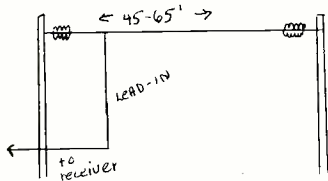

THE WINDOW ANTENNA is a directional antenna, which should be aimed at the general Direction your DX lies. Reception is thus best when the antenna is receiving the signal from its broadsides. To determine the length, you must first take the lowest frequency band you will be using and then use this formula: Length = 468 divided by the frequency (MHz.) The lead-in wire should be placed exactly at one-third the entire antenna length at one end (the end closest to the receiver to keep the lead-in as short as possible.) When used for the entire international shortwave band ranges, the antenna can be as long as 156 feet, but the length as I said varies with the frequency range you are interested in.

Here are diagrams of the two antennas:

INVERTED "L"