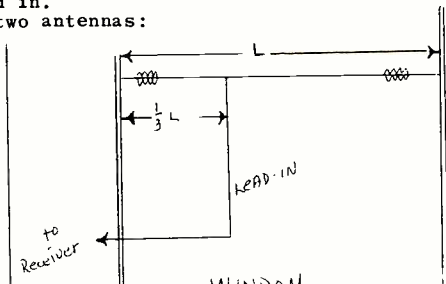

WINDOW

One important "extra" that should be added to these antennas is the lightning arrester. This stops any lightning travelling through your antenna from reaching your receiver and destroying it, and maybe you if you happen to be nearby. So if you are starting your antenna system, try one of these!

DX/73s,

Mark
P