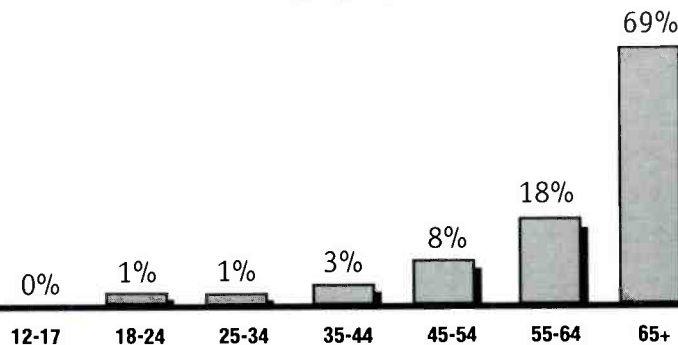

AQH AUDIENCE COMPOSITION

M-SU 6AM-MID TOTAL U.S.

Who's Listening:

Among 18+ Persons
(except where noted)
© 2001 The Media Audit

EDUCATION

Some high school or less:	3.9
High school graduate:	34.0
Some college:	25.4
College graduate:	22.2
Advanced degree:	13.8

FAMILY SIZE

One person:	26.6
Two persons:	53.0
Three-four persons:	15.7
Fiver or more persons:	4.7

INCOME

Under $15,000:	7.7
$15,000-$24,999:	18.2
$25,000-$34,999:	19.3
$35,000-$49,999:	20.5
$50,000-$74,999:	17.6
$75,000-$99,999:	6.9
$100,000-$149,999:	5.3
$150,000 or more:	4.4

OCCUPATION

Professional technical:	7.4
Proprietors, managers:	10.8
Clerical:	9.9
Sales:	2.3
Blue collar:	8.5
Military:	—
Other/not reported:	0.5
Not employed:	28.8
Not employed/looking for work:	1.6
Retired:	20.0
Homemaker:	4.5
Student:	0.2

STAGE IN LIFE CYCLE

Single, under 35, no children:	1.7
Married, under 35, no children:	0.2
Children at home, any age:	15.9
Children — under 6:	2.8
Children — 6+:	14.6
Children — 13+:	12.4
Married, 35+, no children:	49.3
Single, 35+, no children:	30.9