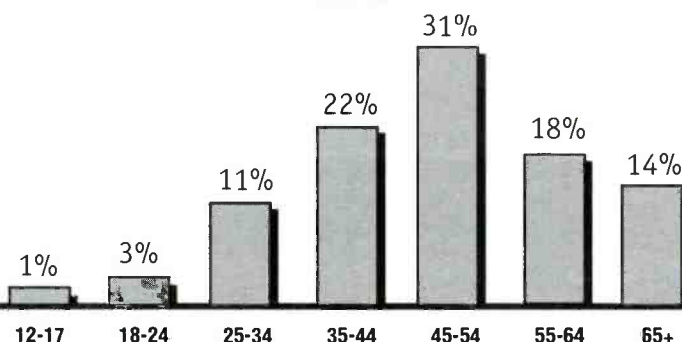

AQH AUDIENCE COMPOSITION

M-SU 6AM-MID TOTAL U.S.

Who's LISTENING:

Among 18+ Persons
(except where noted)

© 2001 The Media Audit

EDUCATION

Some high school or less:	3.0
High school graduate:	25.0
Some college:	28.4
College graduate:	27.7
Advanced degree:	15.1

FAMILY SIZE

One person:	19.4
Two persons:	33.2
Three-four persons:	35.2
Fiver or more persons:	12.2

INCOME

Under $15,000:	3.2
$15,000-$24,999:	7.1
$25,000-$34,999:	13.3
$35,000-$49,999:	22.4
$50,000-$74,999:	21.8
$75,000-$99,999:	15.1
$100,000-$149,999:	10.5
$150,000 or more:	6.6

OCCUPATION

Professional technica:	17.7
Proprietors, managers:	19.7
Clerical:	16.0
Sales:	2.3
Blue collar:	15.0
Military:	0.3
Other/not reported:	1.7
Not employed:	18.8
Not employed/looking for work:	5.0
Retired:	5.6
Homemaker:	4.2
Student:	1.1

STAGE IN LIFE CYCLE

Single, under 35, no children:	6.4
Married, under 35, no children:	2.0
Children at home, any age:	42.5
Children — under 6:	13.3
Children — 6+:	37.0
Children — 13+:	25.3
Married, 35+, no children:	19.9
Single, 35+, no children:	27.7