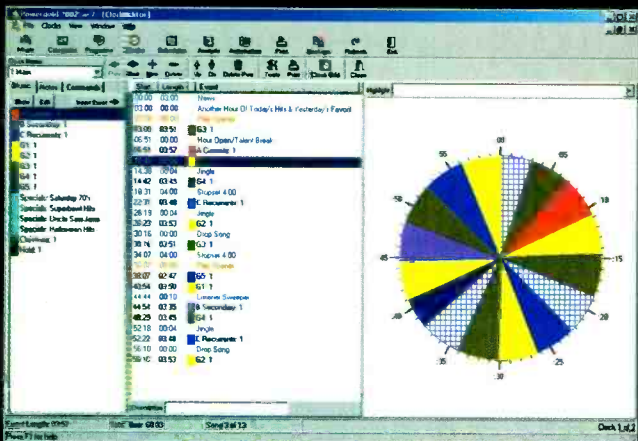

POWERGOLD® 2002 CLOCKS

Call us and we'll make it **EASY** for you to switch.

Sales: 1-800-870-0033 • Support: 501-821-1123

Download a free trial version at www.powergold.com • email: info@powergold.com

Designed For Microsoft
Windows 95/98/ME/NT/2000/XP