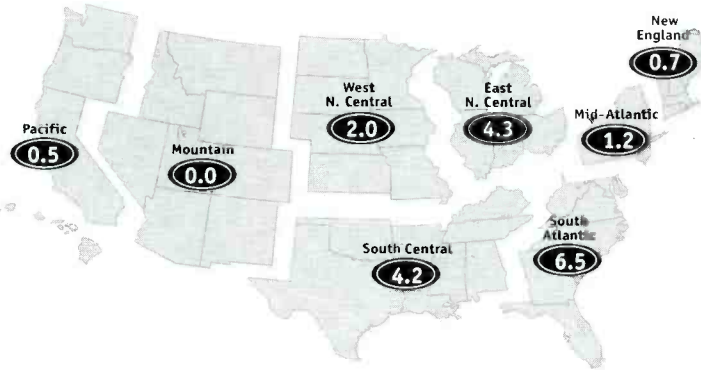

Who's LISTENING:

Among 12+ Persons
(except where noted)

© 2002 Arbitron Ratings Co.

12+ AQH By LISTENING LOCATION

Away from home:	2.7
At home:	3.1
In car:	2.7
At work:	2.7
Other:	2.9

TOTAL-WEEK AQH SHARE By DEMO CELL

Teens:	1.4
12-17 Boys:	1.4
12-17 Girls:	1.4
18-34 Persons:	2.3
18-34 Men:	1.7
18-34 Women:	2.8
25-54 Persons:	3.5
25-54 Men:	2.8
25-54 Women:	4.4
35-64 Persons:	3.8
35-64 Men:	3.2
35-64 Women:	4.4
35+ Persons:	3.3
35+ Men:	2.9
35+ Women:	3.7

12+ AQH SHARE BY DAYPART

Mon-Fri 6a-10a:	2.8
Mon-Fri 10a-3p:	2.4
Mon-Fri 3p-7p:	2.5
Mon-Fri 7p-Mid:	3.8
Mon-Sun Mid-6a:	3.9
Mon-Fri 6a-10a+3p-7p:	2.6
Sat-Sun 6a-Mid:	3.5
Sat-Sun 10a-7p:	3.2

12+ AQH By MARKET GROUP

Top 25:	2.7
Top 50:	2.9

Sp '00	Su '00	Fa '00	Wi '01	Sp '01	Su '01	Fa '01	Wi '02	Sp '02
2.4	2.5	2.5	2.7	3.1	3.2	3.4	3.1	2.9

12+ AQH SHARE BY REGION

Average Quarter-Hour

Cume

12+ Share		12+ Cume	
1. KJMG-FM/Monroe, LA	12.9	1. WRKS-FM/New York	1,400,900
2. WBHK-FM/Birmingham	11.0	2. KHHT-FM/Los Angeles	843,100
3. WDLT-FM/Mobile	10.9	3. WVAZ-FM/Chicago	583,700
4. WUVA-FM/Charlottesville, VA	9.6	4. WDAS-FM/Philadelphia	503,000
5. WRBV-FM/Macon, GA	9.3	5. WHUR-FM/Washington, DC	444,500
6. WYLD-FM/New Orleans	9.1	6. KMJQ-FM/Houston-Galveston	406,700
7. KVEE-FM/Lake Charles, LA	8.7	7. WHQT-FM/Miami-Ft. Lauderdale	397,100
7. WDLT-FM/Mobile	8.7	8. KJLH-FM/Los Angeles	394,600
9. WSOL-FM/Jacksonville (Brunswick, GA book)	8.1	9. KISQ-FM/San Francisco	377,600
10. KMEZ-FM/New Orleans (Urban Oldies)	8.0	10. WMMJ-FM/Washington, DC	368,600