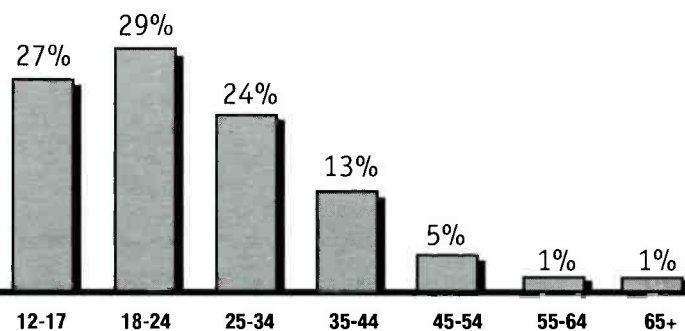

AQH AUDIENCE COMPOSITION

M-SU 6AM-MID TOTAL U.S.

Who's LISTENING:

Among 18+ Persons
(except where noted)
© 2001 The Media Audit

EDUCATION

Some high school or less:	11.1
High school graduate:	36.8
Some college:	29.0
College graduate:	16.3
Advanced degree:	5.8

FAMILY SIZE

One person:	10.0
Two persons:	20.2
Three-four persons:	47.8
Fiver or more persons:	22.1

INCOME

Under $15,000:	4.6
$15,000-$24,999:	8.7
$25,000-$34,999:	17.0
$35,000-$49,999:	25.8
$50,000-$74,999:	20.5
$75,000-$99,999:	11.8
$100,000-$149,999:	7.0
$150,000 or more:	4.6

OCCUPATION

Professional technical:	9.9
Proprietors, managers:	15.5
Clerical:	23.2
Sales:	2.2
Blue collar:	22.5
Military:	0.8
Other/not reported:	2.3
Not employed:	22.8
Not employed/looking for work:	9.9
Retired:	0.7
Homemaker:	3.4
Student:	5.9

STAGE IN LIFE CYCLE

Single, under 35, no children:	33.3
Married, under 35, no children:	4.2
Children at home, any age:	51.3
Children — under 6:	25.6
Children — 6+:	39.5
Children — 13+:	25.3
Married, 35+, no children:	3.4
Single, 35+, no children:	7.2