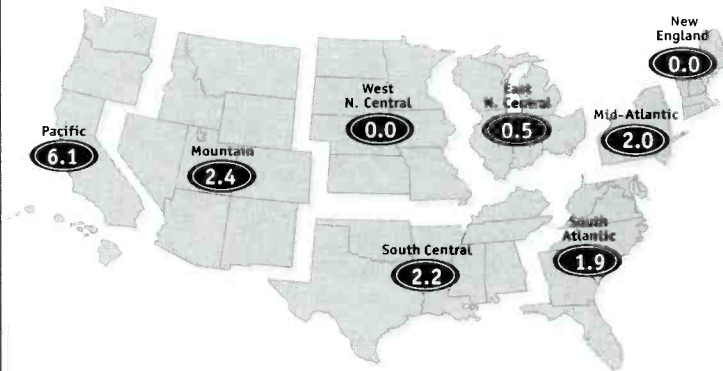

FORMAT FOCUS: SPANISH CONTEMPORARY R&R

Who's Listening:

Among 12+ Persons
(except where noted)

© 2002 Arbitron Ratings Co.

12+ AQH BY LISTENING LOCATION

Away from home:	2.0
At home:	3.0
In car:	1.7
At work:	2.2
Other:	2.4

TOTAL-WEEK AQH SHARE BY DEMO CELL

Teens:	1.8
12-17 Boys:	1.4
12-17 Girls:	2.1
18-34 Persons:	3.5
18-34 Men:	3.0
18-34 Women:	4.0
25-54 Persons:	2.7
25-54 Men:	2.3
25-54 Women:	3.3
35-64 Persons:	2.1
35-64 Men:	1.7
35-64 Women:	2.6
35+ Persons:	1.9
35+ Men:	1.6
35+ Women:	2.2

12+ AQH SHARE BY DAYPART

Mon-Fri 6a-10a:	2.2
Mon-Fri 10a-3p:	2.3
Mon-Fri 3p-7p:	2.2
Mon-Fri 7p-Mid:	2.5
Mon-Sun Mid-6a:	2.0
Mon-Fri 6a-10a+3p-7p:	2.2
Sat-Sun 6a-Mid:	2.8
Sat-Sun 10a-7p:	2.7

12+ AQH BY MARKET GROUP

Top 25:	3.1
Top 50:	2.6

Sp '00	Su '00	Fa '00	Wi '01	Sp '01	Su '01	Fa '01	Wi '02	Sp '02
2.0	2.3	2.0	2.2	2.1	2.2	2.1	2.2	2.4

12+ AQH SHARE BY REGION

Average Quarter-Hour

12+ Share	
1. KNEX-FM/Laredo, TX	16.0
2. KYZZ-FM/San Angelo, TX	9.3
3. KAJZ & KBNA/El Paso (Spanish AC)	7.9
4. KQLM-FM/Odessa-Midland, TX	7.5
5. XHNZ-FM/El Paso (Spanish AC)	5.1
6. WIOA-FM/Puerto Rico (Spanish AC)	4.6
7. WAMR-FM/Miami-Ft. Lauderdale (Spanish AC)	4.4
8. KBRG-FM/San Jose (Spanish AC)	4.0
9. WRMA-FM/Miami-Ft. Lauderdale (Spanish AC)	3.7
10. KLVE-FM/Los Angeles (Spanish AC)	3.6

Cume

12+ Cume	
1. KLVE-FM/Los Angeles (Spanish AC)	978,900
2. WPAT-FM/New York (Spanish AC)	921,300
3. KSSC & KSSD & KSSE/Los Angeles	549,200
4. WIOA-FM/Puerto Rico (Spanish AC)	533,800
5. WAMR-FM/Miami-Ft. Lauderdale	377,700
6. WIAC-FM/Puerto Rico (Spanish AC)	364,400
7. WRMA-FM/Miami-Ft. Lauderdale (Spanish AC)	327,400
8. KOVE-FM/Houston-Galveston (Spanish AC)	324,300
9. KBRG-FM/San Francisco (Spanish AC)	291,400
10. WVJP-FM/Puerto Rico (Spanish AC)	220,500