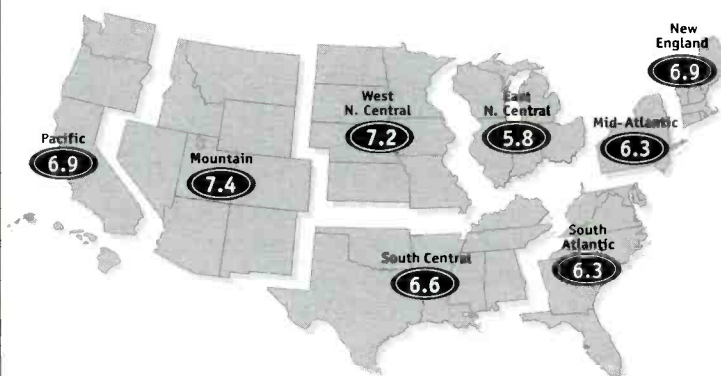

FORMAT FOCUS: OLDIES

Who's LISTENING:

Among 12+ Persons
(except where noted)
© 2002 Arbitron Ratings Co.

12+ AQH BY LISTENING LOCATION

Away from home:	5.6
At home:	4.1
In car:	5.3
At work:	6.1
Other:	4.2

TOTAL-WEEK AQH SHARE BY DEMO CELL

Teens:	1.6
12-17 Boys:	1.8
12-17 Girls:	1.5
18-34 Persons:	1.8
18-34 Men:	1.9
18-34 Women:	1.8
25-54 Persons:	5.2
25-54 Men:	4.8
25-54 Women:	5.7
35-64 Persons:	7.7
35-64 Men:	7.5
35-64 Women:	8.0
35+ Persons:	7.0
35+ Men:	6.9
35+ Women:	7.1

12+ AQH SHARE BY DAYPART

Mon-Fri 6a-10a:	4.7
Mon-Fri 10a-3p:	5.5
Mon-Fri 3p-7p:	4.9
Mon-Fri 7p-Mid:	3.7
Mon-Sun Mid-6a:	4.0
Mon-Fri 6a-10a+3p-7p:	4.8
Sat-Sun 6a-Mid:	5.4
Sat-Sun 10a-7p:	5.8

12+ AQH BY MARKET GROUP

Top 25:	4.8
Top 50:	5.0

Sp '00	Su '00	Fa '00	Wi '01	Sp '01	Su '01	Fa '01	Wi '02	Sp '02
7.9	8.4	8.1	8.8	8.5	8.2	7.8	7.9	6.5

12+ AQH SHARE BY REGION

Average Quarter-Hour

12+ Share		Cume	
1. WOXL-FM/Asheville, NC	15.3	1. WCBS-FM/New York	1,634,200
2. WKOY/WKQY/Bluefield, WV	12.9	2. KRTH-FM/Los Angeles	1,190,800
3. KRRR-FM/Cheyenne, WY	12.4	3. WJMK-FM/Chicago	765,500
4. WASK-AM & FM/Lafayette, IN	12.3	4. WOGL-FM/Philadelphia	616,700
5. KCOL-FM/Beaumont-Port Arthur, TX	11.9	5. KFRC-AM & FM/San Francisco	595,600
6. WABK-FM/Augusta-Waterville, ME	11.6	6. WOMC-FM/Detroit	549,600
7. WBZD-FM/Williamsport, PA	11.2	7. WODS-FM/Boston	492,200
8. WHNN-FM/Saginaw, MI	10.5	8. KLUV-FM/Dallas-Ft. Worth	479,200
9. KOKZ-FM/Waterloo-Cedar Rapids, IA	10.4	9. WBIG-FM/Washington, DC	437,200
10. WCCW-FM/Traverse City, MI	10.3	10. KBSG-AM & FM/Seattle-Tacoma	402,900