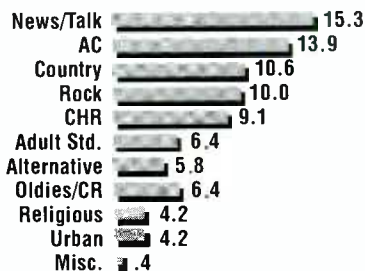

FORMAT SHARE
(By AQH Share)

OWNERSHIP SHARE
(By AQH Share)

OWNERSHIP REACH
(By Unduplicated Cume)