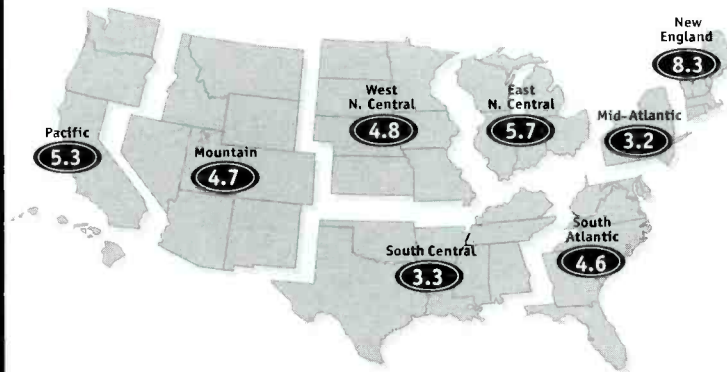

FORMAT FOCUS: HOT AC

Who's LISTENING:

Among 12+ Persons
(except where noted)
© 2002 Arbitron Ratings Co.

12+ AQH BY LISTENING LOCATION

Away from home:	4.7
At home:	2.1
In car:	3.9
At work:	5.7
Other:	3.3

TOTAL-WEEK AQH SHARE BY DEMO CELL

Teens:	2.8
12-17 Boys:	2.3
12-17 Girls:	3.2
18-34 Persons:	4.9
18-34 Men:	3.3
18-34 Women:	6.6
25-54 Persons:	4.8
25-54 Men:	3.6
25-54 Women:	6.2
35-64 Persons:	3.7
35-64 Men:	3.0
35-64 Women:	4.6
35+ Persons:	3.1
35+ Men:	2.5
35+ Women:	3.6

12+ AQH SHARE BY DAYPART

Mon-Fri 6a-10a:	3.6
Mon-Fri 10a-3p:	4.2
Mon-Fri 3p-7p:	3.9
Mon-Fri 7p-Mid:	2.7
Mon-Sun Mid-6a:	2.4
Mon-Fri 6a-10a+3p-7p:	3.7
Sat-Sun 6a-Mid:	3.2
Sat-Sun 10a-7p:	3.5

12+ AQH BY MARKET GROUP

Top 25:	3.5
Top 50:	3.6

Sp '00	Su '00	Fa '00	Wi '01	Sp '01	Su '01	Fa '01	Wi '02	Sp '02
4.3	4.6	4.2	4.1	4.6	4.5	4.4	4.4	4.6

12+ AQH SHARE BY REGION

Average Quarter-Hour

12+ Share	
1. KAAK-FM/Great Falls, MT	16.3
2. WKSJ-FM/Williamsport, PA	15.4
3. WHAJ-FM/Bluefield, WV	14.8
4. KYYY-FM/Bismarck, ND	14.2
4. WRVB-FM/Parkersburg, WV	14.2
6. WOXX & WXXO/ Meadville-Franklin, PA	13.1
7. WINC-FM/Winchester, VA	12.7
8. WUHU-FM/Bowling Green, KY	11.1
9. KKYS-FM/ Bryan-College Station, TX	10.8
10. KIYS-FM/Jonesboro, AR	10.5

Cume

12+ Cume	
1. WPLJ-FM/New York	1,480,200
2. KYSR-FM/Los Angeles	1,028,100
3. WTMX-FM/Chicago	731,900
4. KIOI-FM/San Francisco	526,900
5. WWVZ & WWZZ/ Washington, DC	508,900
6. WBMX-FM/Boston	503,400
7. KLLC-FM/San Francisco	491,600
8. WRQX-FM/ Washington, DC	448,400
9. KDMX-FM/Dallas-Ft. Worth	423,600
10. KSTP-FM/ Minneapolis-St. Paul	415,700