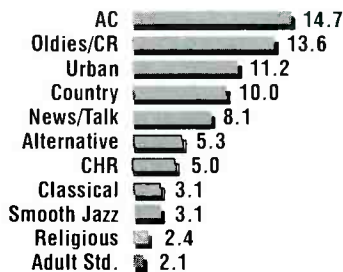

FORMAT SHARE
(By AQH Share)

OWNERSHIP SHARE
(By AQH Share)

OWNERSHIP REACH
(By Unduplicated Cume)