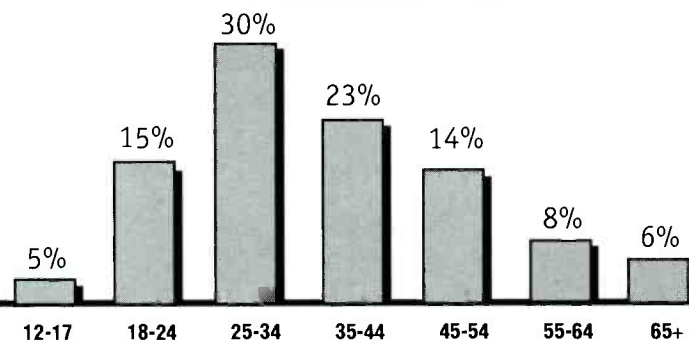

AQH AUDIENCE COMPOSITION

M-SU 6AM-MID TOTAL U.S.

Who's Listening:

Among 18+ Persons
(except where noted)
© 2001 The Media Audit

EDUCATION

Some high school or less:	36.4
High school graduate:	21.5
Some college:	24.6
College graduate:	9.8
Advanced degree:	7.0

FAMILY SIZE

One person:	8.8
Two persons:	15.8
Three-four persons:	37.4
Fiver or more persons:	37.9

INCOME

Under $15,000:	7.9
$15,000-$24,999:	20.9
$25,000-$34,999:	21.9
$35,000-$49,999:	21.3
$50,000-$74,999:	11.6
$75,000-$99,999:	9.7
$100,000-$149,999:	2.6
$150,000 or more:	4.1

OCCUPATION

Professional technical:	6.6
Proprietors, managers:	9.6
Clerical:	18.5
Sales:	0.0
Blue collar:	32.1
Military:	0.5
Other/not reported:	3.9
Not employed:	28.8
Not employed/looking for work:	6.7
Retired:	1.0
Homemaker:	12.6
Student:	6.7

STAGE IN LIFE CYCLE

Single, under 35, no children:	22.5
Married, under 35, no children:	1.6
Children at home, any age:	62.5
Children — under 6:	36.9
Children — 6+:	52.5
Children — 13+:	26.6
Married, 35+, no children:	5.4
Single, 35+, no children:	7.7