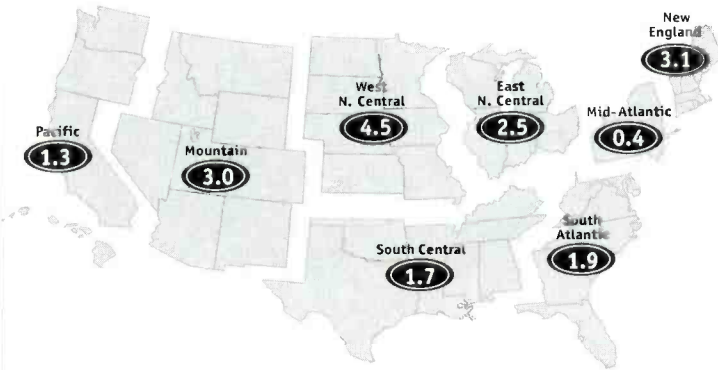

Who's LISTENING:

Among 12+ Persons
(except where noted)
© 2002 Arbitron Ratings Co.

12+ AQH BY LISTENING LOCATION

Away from home:	2.2
At home:	1.2
In car:	2.0
At work:	2.4
Other:	2.3

TOTAL-WEEK AQH SHARE BY DEMO CELL

Teens:	2.7
12-17 Boys:	4.2
12-17 Girls:	1.5
18-34 Persons:	3.6
18-34 Men:	5.4
18-34 Women:	1.7
25-54 Persons:	2.0
25-54 Men:	2.9
25-54 Women:	0.9
35-64 Persons:	1.0
35-64 Men:	1.5
35-64 Women:	0.5
35+ Persons:	0.8
35+ Men:	1.2
35+ Women:	0.4

12+ AQH SHARE BY DAYPART

Mon-Fri 6a-10a:	2.1
Mon-Fri 10a-3p:	1.7
Mon-Fri 3p-7p:	1.8
Mon-Fri 7p-Mid:	1.8
Mon-Sun Mid-6a:	1.9
Mon-Fri 6a-10a+3p-7p:	2.0
Sat-Sun 6a-Mid:	1.6
Sat-Sun 10a-7p:	1.7

12+ AQH BY MARKET GROUP

Top 25:	1.5
Top 50:	1.7

Sp '00 Su '00 Fa '00 Wi '01 Sp '01 Su '01 Fa '01 Wi '02 Sp '02

— — — 1.2 1.6 1.7 1.7 1.8 1.8

*Arbitron did not begin tracking this format until Winter '01

12+ AQH SHARE BY REGION

Average Quarter-Hour

Cume

12+ Share		12+ Cume	
1. WBYP-FM/Ft. Wayne (Lima, OH book)	10.3	1. WYSP-FM/Philadelphia	551,300
2. WAMX-FM/Huntington-Ashland, WV-KY	9.4	2. WRIF-FM/Detroit	483,000
3. KFMX-FM/Lubbock, TX	9.2	3. KEGF-FM/Dallas-Ft. Worth	381,600
4. KZRK-FM/Amarillo, TX	8.9	4. KXXR-FM/Minneapolis-St. Paul	353,800
4. WJXQ-FM/Lansing-East Lansing, MI	8.9	5. WZTA-FM/Miami-Ft. Lauderdale	325,900
6. WQXA-FM/Harrisburg (Lancaster, PA book)	8.8	6. WXTB-FM/Tampa-St. Petersburg	263,700
7. KIBZ-FM/Lincoln, NE	8.7	7. KISS-FM/San Antonio	259,800
7. KRBR-FM/Duluth, MN	8.7	8. WAAF-FM/Boston	258,400
7. WKQZ-FM/Saginaw, MI	8.7	9. KIOZ-FM/San Diego	248,100
10. WGIR-FM/Manchester, NH	8.6	10. KQRC-FM/Kansas City	244,800
10. WRBR-FM/South Bend, IN	8.6