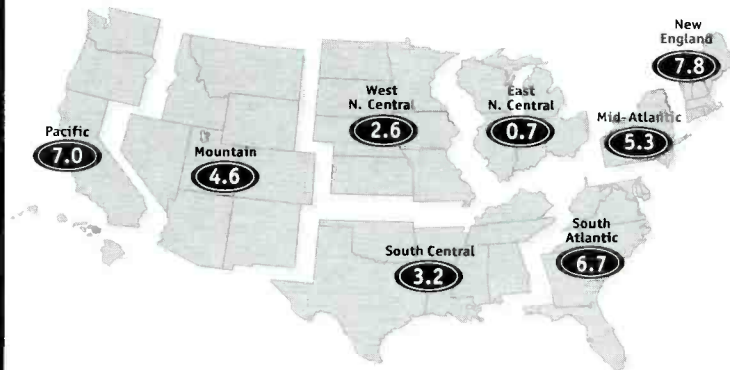

FORMAT FOCUS: CHR/RHYTHMIC

Who's LISTENING:

Among 12+ Persons
(except where noted)
© 2002 Arbitron Ratings Co.

12+ AQH BY LISTENING LOCATION

Away from home:	4.4
At home:	5.4
In car:	4.7
At work:	3.3
Other:	11.0

TOTAL-WEEK AQH SHARE BY DEMO CELL

Teens:	18.3
12-17 Boys:	18.4
12-17 Girls:	18.2
18-34 Persons:	8.3
18-34 Men:	8.3
18-34 Women:	8.3
25-54 Persons:	3.5
25-54 Men:	3.3
25-54 Women:	3.6
35-64 Persons:	1.9
35-64 Men:	1.7
35-64 Women:	2.0
35+ Persons:	1.6
35+ Men:	1.5
35+ Women:	1.6

12+ AQH SHARE BY DAYPART

Mon-Fri 6a-10a:	3.9
Mon-Fri 10a-3p:	3.7
Mon-Fri 3p-7p:	5.4
Mon-Fri 7p-Mid:	7.5
Mon-Sun Mid-6a:	5.2
Mon-Fri 6a-10a+3p-7p:	4.6
Sat-Sun 6a-Mid:	5.5
Sat-Sun 10a-7p:	5.5

12+ AQH BY MARKET GROUP

Top 25:	4.9
Top 50:	4.8

Sp '00	Su '00	Fa '00	Wi '01	Sp '01	Su '01	Fa '01	Wi '02	Sp '02
3.2	3.5	3.7	4.4	4.6	4.9	4.5	5.0	4.8

12+ AQH SHARE BY REGION

Average Quarter-Hour

	12+ Share
1. KHTN-FM/Merced, CA	13.8
2. KAZE & KBLZ/Tyler-Longview, TX	13.7
3. WBHJ-FM/Birmingham (Tuscaloosa, AL book)	12.6
4. KWIN-FM/Stockton	11.2
5. KQXC-FM/Wichita Falls, TX	11.1
6. KISV-FM/Bakersfield	10.8
7. KPRR-FM/El Paso	10.3
8. WXXB-FM/Lafayette, IN	10.1
8. WZMX-FM/Hartford-New Britain	10.1
10. KDGS-FM/Wichita	9.5

Cume

	12+ Cume
1. WQHT-FM/New York	1,985,500
2. WKTU-FM/New York	1,842,100
3. KPWR-FM/Los Angeles	1,554,200
4. WBBM-FM/Chicago	1,244,400
5. KYLD-FM/San Francisco	671,800
6. WJMN-FM/Boston	656,100
7. WPGC-FM/Washington, DC	656,000
8. WPQW-FM/Miami-Ft. Lauderdale	650,200
9. KMEL-FM/San Francisco	622,600
10. KBXX-FM/Houston-Galveston	621,500