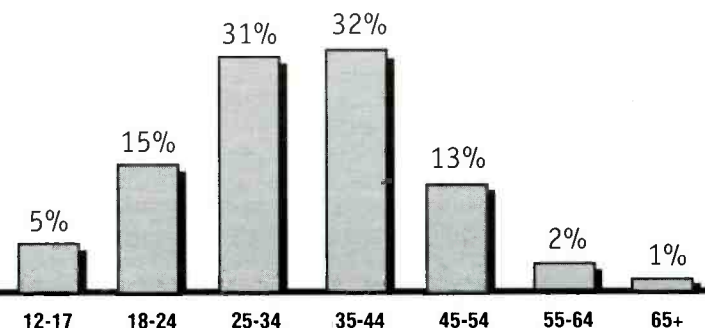

AQH AUDIENCE COMPOSITION

M-SU 6AM-MID TOTAL U.S.

Who's Listening:

Among 18+ Persons
(except where noted)
© 2001 The Media Audit

EDUCATION

Some high school or less:	6.3
High school graduate:	30.8
Some college:	26.9
College graduate:	25.4
Advanced degree:	10.2

FAMILY SIZE

One person:	13.7
Two persons:	27.2
Three-four persons:	45.0
Fiver or more persons:	14.1

INCOME

Under $15,000:	2.3
$15,000-$24,999:	4.2
$25,000-$34,999:	10.5
$35,000-$49,999:	23.5
$50,000-$74,999:	27.0
$75,000-$99,999:	15.4
$100,000-$149,999:	9.9
$150,000 or more:	7.2

OCCUPATION

Professional technical:	15.3
Proprietors, managers:	20.9
Clerical:	16.2
Sales:	2.9
Blue collar:	23.7
Military:	0.6
Other/not reported:	2.9
Not employed:	16.1
Not employed/looking for work:	6.3
Retired:	1.0
Homemaker:	3.4
Student:	2.4

STAGE IN LIFE CYCLE

Single, under 35, no children:	17.9
Married, under 35, no children:	3.7
Children at home, any age:	49.0
Children — under 6:	18.1
Children — 6+:	39.5
Children — 13+:	25.3
Married, 35+, no children:	12.1
Single, 35+, no children:	16.5