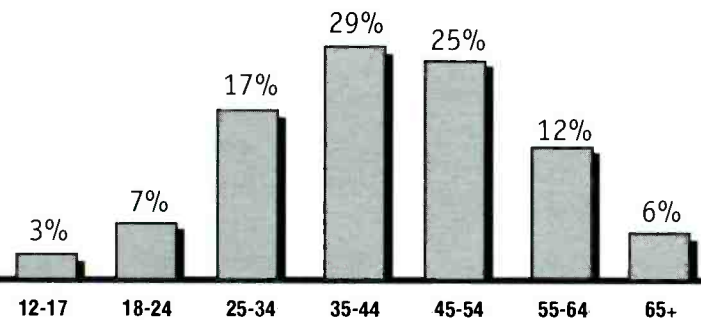

AQH AUDIENCE COMPOSITION

M-SU 6AM-MID TOTAL U.S.

Who's LISTENING:

Among 18+ Persons
(except where noted)
© 2001 The Media Audit

EDUCATION

Some high school or less:	8.9
High school graduate:	35.8
Some college:	27.1
College graduate:	19.5
Advanced degree:	8.0

FAMILY SIZE

One person:	15.6
Two persons:	21.7
Three-four persons:	42.9
Fiver or more persons:	19.8

INCOME

Under $15,000:	5.1
$15,000-$24,999:	9.2
$25,000-$34,999:	16.7
$35,000-$49,999:	26.1
$50,000-$74,999:	21.0
$75,000-$99,999:	11.8
$100,000-$149,999:	6.7
$150,000 or more:	3.4

OCCUPATION

Professional technical:	13.2
Proprietors, managers:	14.0
Clerical:	19.8
Sales:	1.8
Blue collar:	24.3
Military:	0.6
Other/not reported:	1.9
Not employed:	21.5
Not employed/looking for work:	8.1
Retired:	2.1
Homemaker:	4.4
Student:	2.3

STAGE IN LIFE CYCLE

Single, under 35, no children:	13.2
Married, under 35, no children:	2.9
Children at home, any age:	56.4
Children — under 6:	23.4
Children — 6+:	46.2
Children — 13+:	29.1
Married, 35+, no children:	7.2
Single, 35+, no children:	19.5