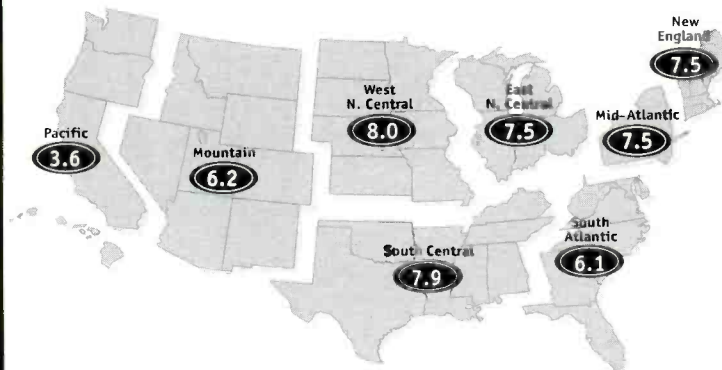

FORMAT FOCUS: CHR/POP

Who's LISTENING:

Among 12+ Persons
(except where noted)
© 2002 Arbitron Ratings Co.

12+ AQH BY LISTENING LOCATION

Away from home:	6.8
At home:	6.1
In car:	7.3
At work:	5.7
Other:	10.8

TOTAL-WEEK AQH SHARE BY DEMO CELL

Teens:	22.6
12-17 Boys:	16.2
12-17 Girls:	27.8
18-34 Persons:	10.4
18-34 Men:	7.6
18-34 Women:	13.3
25-54 Persons:	5.3
25-54 Men:	4.0
25-54 Women:	6.8
35-64 Persons:	3.3
35-64 Men:	2.4
35-64 Women:	4.2
35+ Persons:	2.8
35+ Men:	2.1
35+ Women:	3.5

12+ AQH SHARE BY DAYPART

Mon-Fri 6a-10a:	6.1
Mon-Fri 10a-3p:	5.5
Mon-Fri 3p-7p:	7.0
Mon-Fri 7p-Mid:	8.3
Mon-Sun Mid-6a:	6.4
Mon-Fri 6a-10a+3p-7p:	6.5
Sat-Sun 6a-Mid:	7.0
Sat-Sun 10a-7p:	7.2

12+ AQH BY MARKET GROUP

Top 25:	5.9
Top 50:	6.2

Sp'00	Su'00	Fa'00	Wi'01	Sp'01	Su'01	Fa'01	Wi'02	Sp'02
8.5	8.5	7.8	7.5	7.7	7.3	7.2	7.1	6.5

12+ AQH SHARE BY REGION

Average Quarter-Hour

Cume

12+ Share		12+ Cume	
1. WVAQ-FM/Morgantown, WV	21.2	1. WHTZ-FM/New York	2,412,900
2. WKEE-FM/Huntington-Ashland, WV-KY	18.7	2. KIIS & KVV5/Los Angeles	1,734,500
3. KRRG-FM/Laredo, TX	17.7	3. WKSC-FM/Chicago	898,300
4. WMGI-FM/Terre Haute, IN	17.3	4. WIOQ-FM/Philadelphia	800,700
5. KGLI-FM/Sioux City, IA	16.0	5. WXKS-FM/Boston	757,000
6. KTRS-FM/Casper, WY	15.9	6. KHKS-FM/Dallas-Ft. Worth	694,400
7. WRTS-FM/Erie, PA	15.8	7. KRBE-FM/Houston-Galveston	657,400
8. WBDI & WBDR/Watertown, NY	15.3	8. WDRQ-FM/Detroit	578,000
9. WRFY-FM/Reading, PA	15.1	9. WKQI-FM/Detroit	555,100
10. KPWW-FM/Texarkana, TX-AR	14.8	10. KDWB-FM/Minneapolis-St. Paul	540,500
10. WZOK-FM/Rockford, IL	14.8