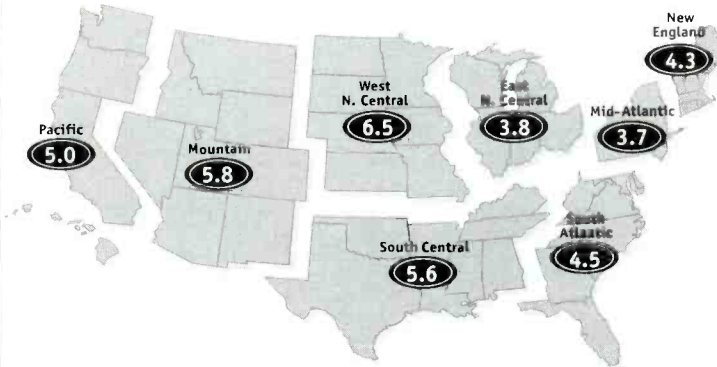

Who's LISTENING:

Among 12+ Persons
(except where noted)
© 2002 Arbitron Ratings Co.

12+ AQH BY LISTENING LOCATION

Away from home:	5.9
At home:	2.7
In car:	5.3
At work:	6.8
Other:	4.9

TOTAL-WEEK AQH SHARE BY DEMO CELL

Teens:	2.0
12-17 Boys:	2.9
12-17 Girls:	1.4
18-34 Persons:	4.5
18-34 Men:	5.9
18-34 Women:	3.0
25-54 Persons:	6.6
25-54 Men:	8.8
25-54 Women:	4.3
35-64 Persons:	6.2
35-64 Men:	8.3
35-64 Women:	3.9
35+ Persons:	5.0
35+ Men:	6.9
35+ Women:	3.1

12+ AQH SHARE BY DAYPART

Mon-Fri 6a-10a:	5.0
Mon-Fri 10a-3p:	4.9
Mon-Fri 3p-7p:	4.7
Mon-Fri 7p-Mid:	3.5
Mon-Sun Mid-6a:	3.6
Mon-Fri 6a-10a+3p-7p:	4.9
Sat-Sun 6a-Mid:	4.3
Sat-Sun 10a-7p:	4.8

12+ AQH BY MARKET GROUP

Top 25:	4.2
Top 50:	4.4

Sp'00	Su'00	Fa'00	Wi'01	Sp'01	Su'01	Fa'01	Wi'02	Sp'02
4.2	4.7	4.2	4.5	4.7	4.5	4.5	4.7	4.6

12+ AQH SHARE BY REGION

Average Quarter-Hour

	12+ Share
1. KDEZ-FM/Jonesboro, AR	16.3
2. WWVR-FM/Terre Haute, IN	14.7
3. KRVK-FM/Casper, WY (Classic Hits)	13.6
4. KSSS-FM/Bismarck, ND	12.7
5. WODE-FM/Allentown-Bethlehem (Classic Hits)	12.5
6. WCIZ-FM/Watertown, NY (Classic Hits)	12.2
7. WBUS-FM/State College, PA (Classic Hits)	12.1
8. WHUZ & WUUZ/ Meadville-Franklin, PA	12.0
9. KYII-FM/Wichita Falls, TX	11.1
10. KLKK-FM/Mason City, IA	10.3

Cume

	12+ Cume
1. WAXQ-FM/New York	1,277,000
2. KCBS-FM/Los Angeles	962,300
3. KLOS-FM/Los Angeles	814,400
4. WDRV-FM/Chicago (Classic Hits)	675,300
5. WLUP-FM/Chicago	659,300
6. KQRS-FM/ Minneapolis-St. Paul	540,800
7. WMGK-FM/Philadelphia (Classic Hits)	481,000
8. KKDV-FM/San Francisco (Classic Hits)	433,500
9. WZLX-FM/Boston	419,700
10. KZPS-FM/Dallas-Ft. Worth	418,600