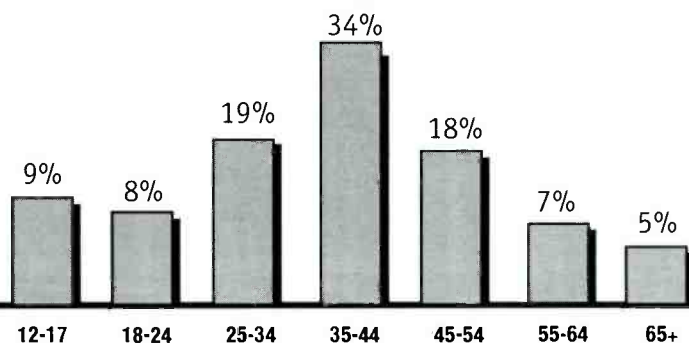

AQH AUDIENCE COMPOSITION

M-SU 6AM-MID TOTAL U.S.

Who's LISTENING:

Qualitative information for this format will be available in future issues.