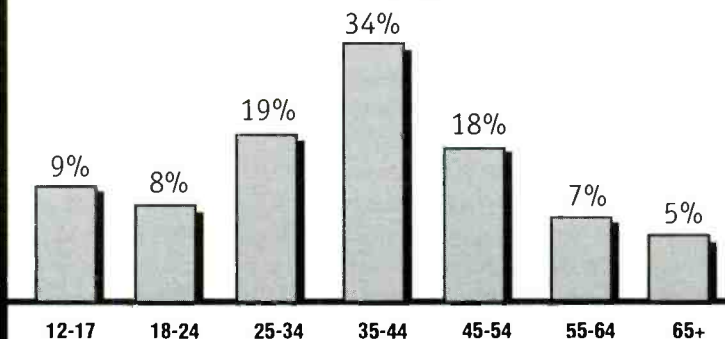

AQH AUDIENCE COMPOSITION

M-SU 6AM-MID TOTAL U.S.

Who's LISTENING:

Among 18+ Persons
(except where noted)
© 2001 The Media Audit

EDUCATION

Some high school or less:	9.4
High school graduate:	36.7
Some college:	26.5
College graduate:	19.4
Advanced degree:	7.4

FAMILY SIZE

One person:	14.1
Two persons:	32.9
Three-four persons:	39.0
Fiver or more persons:	14.0

INCOME

Under $15,000:	3.7
$15,000-$24,999:	7.2
$25,000-$34,999:	13.9
$35,000-$49,999:	25.6
$50,000-$74,999:	23.9
$75,000-$99,999:	13.4
$100,000-$149,999:	8.3
$150,000 or more:	4.0

OCCUPATION

Professional technical:	11.4
Proprietors, managers:	17.6
Clerical:	17.2
Sales:	2.7
Blue collar:	20.1
Military:	0.9
Other/not reported:	2.1
Not employed:	20.6
Not employed/ looking for work:	4.4
Retired:	4.7
Homemaker:	6.8
Student:	1.5

STAGE IN LIFE CYCLE

Single, under 35, no children:	11.7
Married, under 35, no children:	3.5
Children at home, any age:	45.3
Children — under 6:	18.0
Children — 6+:	35.9
Children — 13+:	23.6
Married, 35+, no children:	21.7
Single, 35+, no children:	17.1