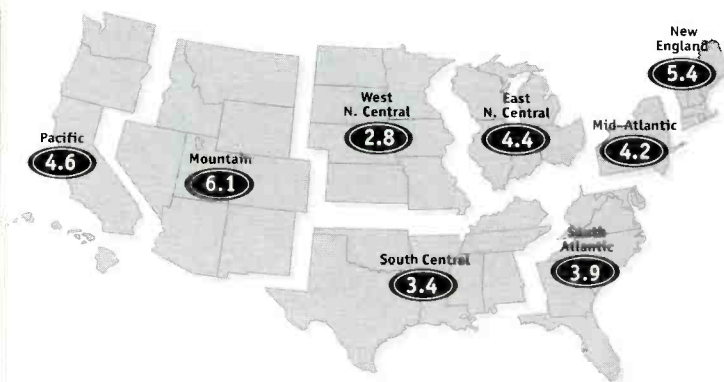

Who's Listening:

Among 12+ Persons
(except where noted)
© 2002 Arbitron Ratings Co.

12+ AQH By Listening Location

Away from home:	4.8
At home:	3.4
In car:	5.0
At work:	4.5
Other:	6.1

TOTAL-WEEK AQH SHARE By Demo Cell

Teens:	9.6
12-17 Boys:	12.9
12-17 Girls:	7.0
18-34 Persons:	8.3
18-34 Men:	10.7
18-34 Women:	5.8
25-54 Persons:	4.0
25-54 Men:	5.3
25-54 Women:	2.7
35-64 Persons:	2.0
35-64 Men:	2.6
35-64 Women:	1.3
35+ Persons:	1.6
35+ Men:	2.2
35+ Women:	1.1

12+ AQH Share By Daypart

Mon-Fri 6a-10a:	4.7
Mon-Fri 10a-3p:	3.7
Mon-Fri 3p-7p:	4.4
Mon-Fri 7p-Mid:	5.0
Mon-Sun Mid-6a:	3.6
Mon-Fri 6a-10a+3p-7p:	4.5
Sat-Sun 6a-Mid:	4.0
Sat-Sun 10a-7p:	4.2

12+ AQH By Market Group

Top 25	4.4
Top 50	4.4

Sp'00	Su'00	Fa'00	Wi'01	Sp'01	Su'01	Fa'01	Wi'02	Sp'02
4.0	4.4	4.2	3.9	4.0	4.3	4.2	4.4	4.2

12+ AQH SHARE BY REGION

Average Quarter-Hour

Average Quarter-Hour		Cume	
	12+ Share		12+ Cume
1. KNRQ-FM/ Eugene-Springfield, DR	9.4	1. WXRK-FM/New York	1,541,700
2. KJEE-FM/Santa Barbara, CA	8.9	2. KRQD-FM/Los Angeles	1,476,400
3. WWRX-FM/Providence (New London, CT book)	8.6	3. WKQX-FM/Chicago	852,200
4. KFTE-FM/Lafayette, LA	7.8	4. WZZN-FM/Chicago	605,600
4. WCYI & WCYY/Portland, ME	7.8	5. KITS-FM/San Francisco	530,800
6. KJML-FM/Joplin, MO	7.4	6. KQGE-FM/Dallas-Ft. Worth	477,400
7. WCYI & WCYY/Portland, ME (Lewiston, ME book)	7.2	7. KTBZ-FM/ Houston-Galveston	473,200
8. KXCS-FM/ Bryan-College Station, TX	7.0	8. WWOC-FM/ Washington, DC	469,800
9. KFRR-FM/Fresno (Visalia-Tulare, CA book)	6.9	9. WBCN-FM/Boston	460,100
10. KQRX-FM/Odessa-Midland, TX	6.8	10. WPLY-FM/Philadelphia	449,100