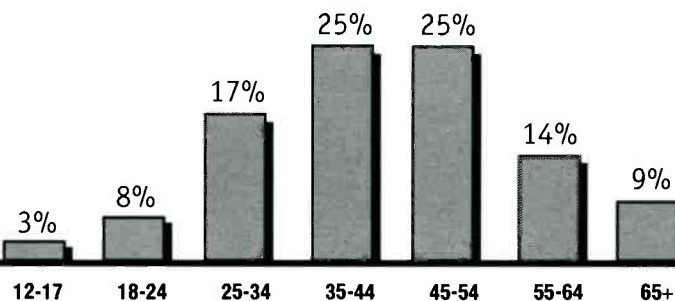

AQH AUDIENCE COMPOSITION

M-SU 6AM-MID TOTAL U.S.

Who's Listening:

Among 18+ Persons
(except where noted)
© 2001 The Media Audit

EDUCATION

Some high school or less:	5.1
High school graduate:	28.2
Some college:	25.7
College graduate:	26.9
Advanced degree:	13.6

FAMILY SIZE

One person:	14.0
Two persons:	32.2
Three-four persons:	39.3
Fiver or more persons:	14.5

INCOME

Under $15,000:	3.3
$15,000-$24,999:	7.3
$25,000-$34,999:	13.3
$35,000-$49,999:	23.8
$50,000-$74,999:	22.5
$75,000-$99,999:	14.2
$100,000-$149,999:	9.4
$150,000 or more:	6.2

OCCUPATION

Professional technical:	17.7
Proprietors, managers:	18
Clerical:	18
Sales:	2.4
Blue collar:	14.9
Military:	0.3
Other/not reported:	1.7
Not employed:	20.4
Not employed/looking for work:	4.9
Retired:	4
Homemaker:	7
Student:	1.8

STAGE IN LIFE CYCLE

Single, under 35, no children:	10.2
Married, under 35, no children:	3.7
Children at home, any age:	47.1
Children — under 6:	16.9
Children — 6+:	38.4
Children — 13+:	25.9
Married, 35+, no children:	20.5
Single, 35+, no children:	17.6