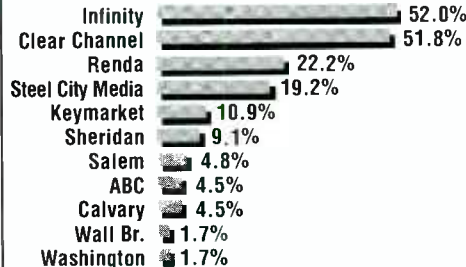

FORMAT SHARE
(By AQH Share)

OWNERSHIP SHARE
(By AQH Share)

OWNERSHIP REACH
(By Unduplicated Cume)

OWN YOUR EVENTS

If no one can see your signs, do they know who staged the event? Make sure you claim ownership at all your events with cost-effective, disposable plastic banners.

- We print your logo using up to four spot colors.
- Perfect for concerts, events and giveaways.
- Packaged on a roll and easy to use.
- Up to 3' High and 6' Wide
- Durable
- Weather-resistant

P.O. Box 750250 Houston,
Texas 77275-0250
713/507-4200 713/507-4295 FAX

1-800-231-6074

ri@reefindustries.com
www.reefindustries.com