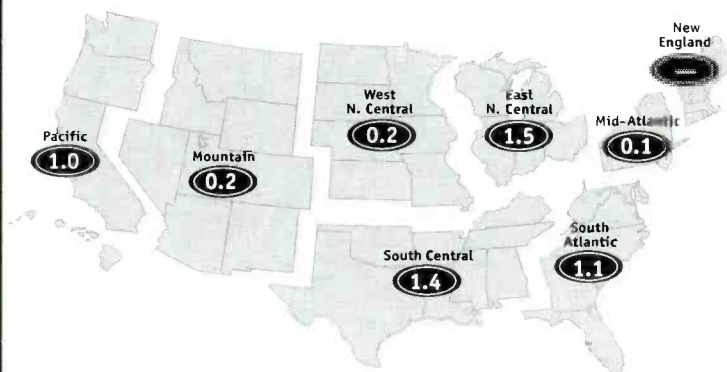

FORMAT FOCUS: CONTEMPORARY CHRISTIAN R&R

Who's LISTENING:

Among 12+ Persons
(except where noted)
© 2002 Arbitron Ratings Co.

12+ AQH BY LISTENING LOCATION

Away from home:	0.9
At home:	0.7
In car:	1.2
At work:	0.5
Other:	0.5

TOTAL-WEEK AQH SHARE BY DEMO CELL

Teens:	1.0
12-17 Boys:	0.8
12-17 Girls:	1.2
18-34 Persons:	0.7
18-34 Men:	0.5
18-34 Women:	0.9
25-54 Persons:	1.0
25-54 Men:	0.8
25-54 Women:	1.3
35-64 Persons:	1.0
35-64 Men:	0.7
35-64 Women:	1.3
35+ Persons:	0.9
35+ Men:	0.6
35+ Women:	1.1

12+ AQH SHARE BY DAYPART

Mon-Fri 6a-10a:	0.8
Mon-Fri 10a-3p:	0.8
Mon-Fri 3p-7p:	0.9
Mon-Fri 7p-Mid:	0.8
Mon-Sun Mid-6a:	0.8
Mon-Fri 6a-10a+3p-7p:	0.8
Sat-Sun 6a-Mid:	0.9
Sat-Sun 10a-7p:	0.9

12+ AQH BY MARKET GROUP

Top 25:	0.8
Top 50:	0.8

Sp '00	Su '00	Fa '00	Wi '01	Sp '01	Su '01	Fa '01	Wi '02	Sp '02
0.4	0.4	0.5	0.6	0.7	0.8	0.8	0.8	0.8

12+ AQH SHARE BY REGION

Average Quarter-Hour

Cume

12+ Share		12+ Cume	
1. WDJC-FM/Birmingham	5.2	1. KLTJ-FM/Dallas-Ft. Worth (Christian AC)	390,500
2. WJLS-AM/Beckley, WV	4.6	2. WFSH-FM/Atlanta (Christian AC)	238,200
3. WCTL-FM/Erie, PA (Christian AC)	4.5	3. WZFS-FM/Chicago (Christian AC)	232,800
4. WLTK-FM/Harrisonburg, VA (Christian AC)	4.3	4. KFSS-FM/Los Angeles (Christian AC)	220,500
5. KXOJ-FM/Tulsa (Christian AC)	4.2	5. KCMS-FM/Seattle-Tacoma	202,200
5. WVRB-FM/Lexington-Fayette, KY	4.2	6. KFIS-FM/Portland, OR (Christian AC)	161,400
7. WFHM-FM/Cleveland (Akron book) (Christian AC)	4.0	7. WFHM-FM/Cleveland (Christian AC)	134,200
8. WBGB-FM/Jacksonville (Christian AC)	3.9	8. WAVA-FM/Washington, DC	125,100
9. WQFL-FM/Rockford, IL (Christian CHR)	3.4	9. WMUZ-FM/Detroit (Christian AC)	122,000
10. KFIS-FM/Portland, OR (Christian AC)	3.3	10. WERR-FM/Puerto Rico (Cont. Christian)	105,200
10. KTSL-FM/Spokane (Christian CHR)	3.3		
10. WJQK-FM/Grand Rapids (Christian AC)	3.3