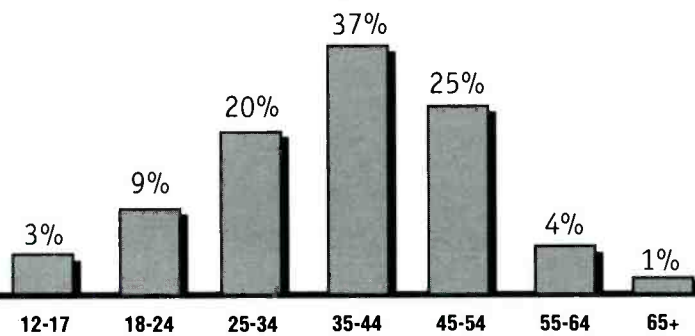

AQH AUDIENCE COMPOSITION

M-SU 6AM-MID TOTAL U.S.

Who's LISTENING:

Among 18+ Persons
(except where noted)
© 2001 The Media Audit

EDUCATION

Some high school or less:	6.3
High school graduate:	30.8
Some college:	26.9
College graduate:	25.4
Advanced degree:	10.2

FAMILY SIZE

One person:	13.7
Two persons:	27.2
Three-four persons:	45.0
Fiver or more persons:	14.1

INCOME

Under $15,000:	2.3
$15,000-$24,999:	4.2
$25,000-$34,999:	10.5
$35,000-$49,999:	23.5
$50,000-$74,999:	27.0
$75,000-$99,999:	15.4
$100,000-$149,999:	9.9
$150,000 or more:	7.2

OCCUPATION

Professional technical:	15.3
Proprietors, managers:	20.9
Clerical:	16.2
Sales:	2.9
Blue collar:	23.7
Military:	0.6
Other/not reported:	2.9
Not employed:	16.1
Not employed/ looking for work:	6.3
Retired:	1.0
Homemaker:	3.4
Student:	2.4

STAGE IN LIFE CYCLE

Single, under 35, no children:	17.9
Married, under 35, no children:	3.7
Children at home, any age:	49.0
Children — under 6:	18.1
Children — 6+:	39.5
Children — 13+:	25.3
Married, 35+, no children:	12.1
Single, 35+, no children:	16.5