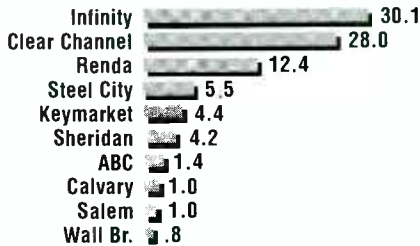

FORMAT SHARE
(By AQH Share)

OWNERSHIP SHARE
(By AQH Share)

OWNERSHIP REACH
(By Unduplicated Cume)