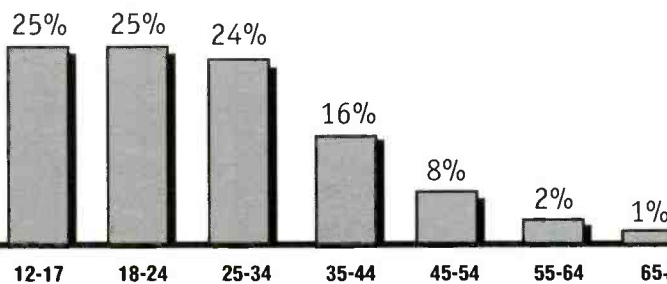

AQH AUDIENCE COMPOSITION

M-SU 6AM-MID TOTAL U.S.

Who's LISTENING:

Among 18+ Persons
(except where noted)
© 2001 The Media Audit

EDUCATION

Some high school or less:	8.1
High school graduate:	32.6
Some college:	27.5
College graduate:	23.2
Advanced degree:	8.1

FAMILY SIZE

One person:	9.8
Two persons:	21.9
Three-four persons:	49.1
Fiver or more persons:	19.2

INCOME

Under $15,000:	3.3
$15,000-$24,999:	6.3
$25,000-$34,999:	13.1
$35,000-$49,999:	25.7
$50,000-$74,999:	22.3
$75,000-$99,999:	14.2
$100,000-$149,999:	8.9
$150,000 or more:	6.2

OCCUPATION

Professional technical:	14.2
Proprietors, managers:	17.1
Clerical:	22.4
Sales:	2.4
Blue collar:	18.7
Military:	0.6
Other/not reported:	2.0
Not employed:	21.6
Not employed/looking for work:	6.9
Retired:	0.8
Homemaker:	6.4
Student:	5.3

STAGE IN LIFE CYCLE

Single, under 35, no children:	31.5
Married, under 35, no children:	5.2
Children at home, any age:	51.2
Children — under 6:	23.5
Children — 6+:	39.2
Children — 13+:	25.2
Married, 35+, no children:	4.9
Single, 35+, no children:	6.7