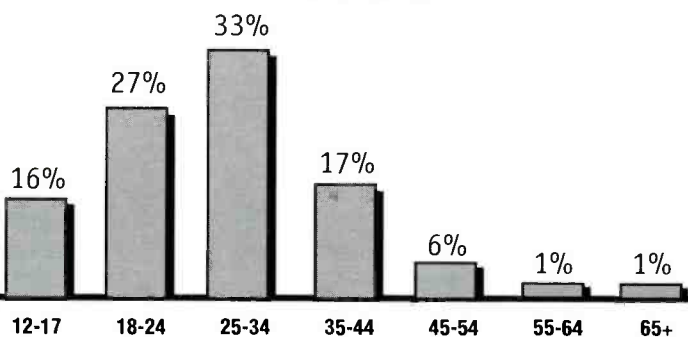

AQH AUDIENCE COMPOSITION

M-SU 6AM-MID TOTAL U.S.

Who's Listening:

Among 18+ Persons
(except where noted)
© 2001 The Media Audit

EDUCATION

Some high school or less:	7.1
High school graduate:	29.9
Some college:	27.6
College graduate:	25.9
Advanced degree:	9.2

FAMILY SIZE

One person:	13.0
Two persons:	26.2
Three-four persons:	45.5
Fiver or more persons:	15.2

INCOME

Under $15,000:	2.5
$15,000-$24,999:	4.8
$25,000-$34,999:	12.1
$35,000-$49,999:	23.5
$50,000-$74,999:	24.4
$75,000-$99,999:	14.4
$100,000-$149,999:	11.4
$150,000 or more:	7.0

OCCUPATION

Professional technical:	15.6
Proprietors, managers:	20.3
Clerical:	18.4
Sales:	2.9
Blue collar:	21.0
Military:	0.8
Other/not reported:	2.7
Not employed:	17.7
Not employed/ looking for work:	6.8
Retired:	0.5
Homemaker:	3.8
Student:	4.6

STAGE IN LIFE CYCLE

Single, under 35, no children:	39.3
Married, under 35, no children:	6.7
Children at home, any age:	41.2
Children — under 6:	19.0
Children — 6+:	30.1
Children — 13+:	18.6
Married, 35+, no children:	4.8
Single, 35+, no children:	7.6