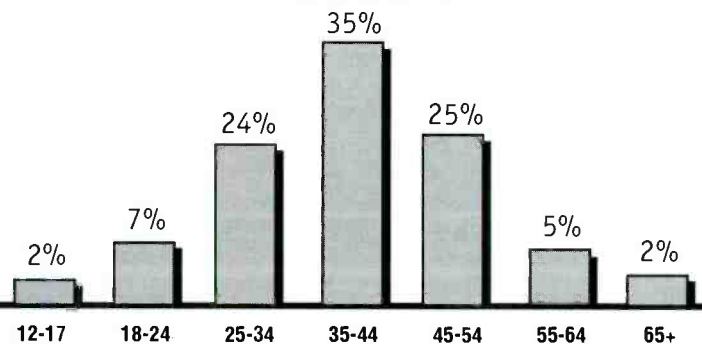

AQH AUDIENCE COMPOSITION

M-SU 6AM-MID TOTAL U.S.

Who's LISTENING:

Among 18+ Persons
(except where noted)

© 2001 The Media Audit

EDUCATION

Some high school or less:	3.0
High school graduate:	25.0
Some college:	28.4
College graduate:	27.7
Advanced degree:	15.1

FAMILY SIZE

One person:	19.4
Two persons:	33.2
Three-four persons:	35.2
Fiver or more persons:	12.2

INCOME

Under $15,000:	3.2
$15,000-$24,999:	7.1
$25,000-$34,999:	13.3
$35,000-$49,999:	22.4
$50,000-$74,999:	21.8
$75,000-$99,999:	15.1
$100,000-$149,999:	10.5
$150,000 or more:	6.6

OCCUPATION

Professional technical:	17.7
Proprietors, managers:	19.7
Clerical:	16.0
Sales:	2.3
Blue collar:	15.0
Military:	0.3
Other/not reported:	1.7
Not employed:	18.8
Not employed/looking for work:	5.0
Retired:	5.6
Homemaker:	4.2
Student:	1.1

STAGE IN LIFE CYCLE

Single, under 35, no children:	6.4
Married, under 35, no children:	2.0
Children at home, any age:	42.5
Children — under 6:	13.3
Children — 6+:	37.0
Children — 13+:	25.3
Married, 35+, no children:	19.9
Single, 35+, no children:	27.7