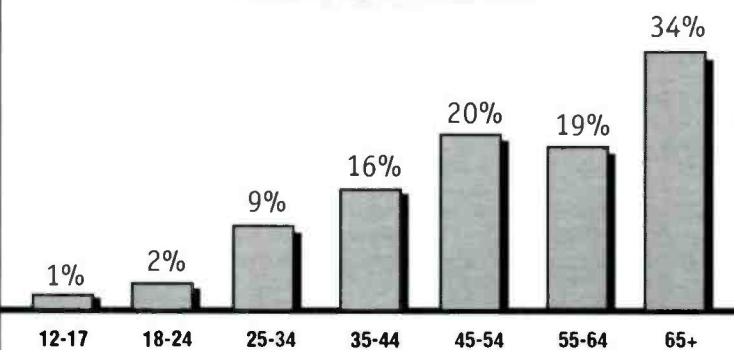

AQH AUDIENCE COMPOSITION

M-SU 6AM-MID TOTAL U.S.

Who's LISTENING:

Among 18+ Persons
(except where noted)
© 2001 The Media Audit

EDUCATION

Some high school or less:	3.5
High school graduate:	22.7
Some college:	23.7
College graduate:	30.6
Advanced degree:	18.5

FAMILY SIZE

One person:	17.2
Two persons:	37.7
Three-four persons:	34.3
Fiver or more persons:	10.9

INCOME

Under $15,000:	3.3
$15,000-$24,999:	7.8
$25,000-$34,999:	12.1
$35,000-$49,999:	20.0
$50,000-$74,999:	21.4
$75,000-$99,999:	14.3
$100,000-$149,999:	12.3
$150,000 or more:	8.8

OCCUPATION

Professional technical:	18.2
Proprietors, managers:	19.7
Clerical:	10.6
Sales:	2.9
Blue collar:	11.7
Military:	0.4
Other/not reported:	1.8
Not employed:	21.3
Not employed/looking for work:	3.4
Retired:	9.9
Homemaker:	4.9
Student:	0.9

STAGE IN LIFE CYCLE

Single, under 35, no children:	6.5
Married, under 35, no children:	2.7
Children at home, any age:	39.1
Children — under 6:	13.2
Children — 6+:	31.9
Children — 13+:	21.3
Married, 35+, no children:	29.4
Single, 35+, no children:	21.2