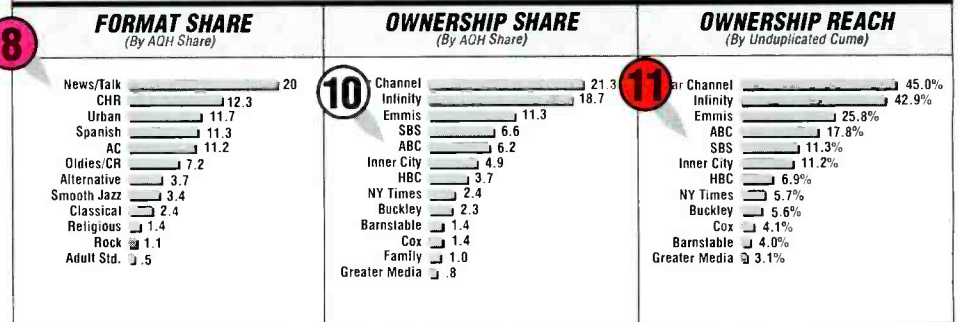

12+ POPULATION: 15,060,900 (Black: 17.9%; Hispanic: 19.2%)

Reps Abbreviation Key

21ST	21st Century Broadcasting	KBS	Keystone Broadcasting System
ABC	ABC Radio Sales	KT-H	Katz Hispanic
AMA	Art Moore & Associates	LER	Lotus Entravision Reps
ARP	Allied Radio Partners	MCG	McGavren-Guild Inc.
BAN	Banner Radio	MG/S	McGavren-Guild/Susquehanna
CAB	Caballero Spanish Media	MSS	Mid-South Sales
CAN	Canadian Br. Sales	PATT	Patt Media
CCRS	Clear Channel Radio Sales	REG	Regional Representatives
CHR	The Christal Company	REP	Republic Radio Inc.
CRA	Crawford Broadcasting Co.	ROS	Roslin Radio Sales Inc.
D&R	D&R	RSS	Radio Spot Sales
DCA	Dora-Clayton Agency	SAV	Savalli Broadcast Sales
EAST	Eastman Radio Inc.	SBS	Spanish Broadcasting System
INT	Interep	SEN	Sentry
IRS	Infinity Radio Sales	SRR	Salem Radio Representatives
K&P	Katz & Powell	SSS	Southern Spot Sales
KATZ	Katz Radio	TNS	TN Spot Sales
		WRS	Williams Radio Sales