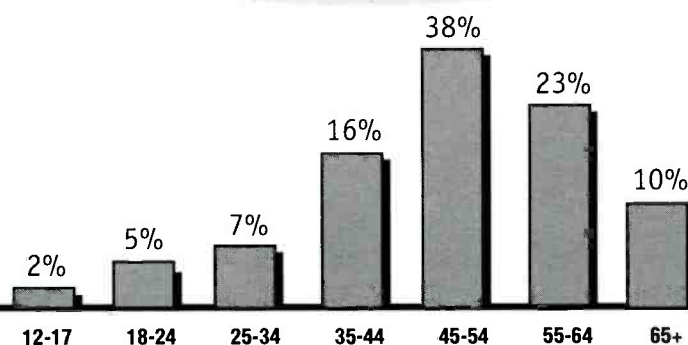

AQH AUDIENCE COMPOSITION

M-SU 6AM-MID TOTAL U.S.

Who's LISTENING:

Among 18+ Persons
(except where noted)
© 2001 The Media Audit

EDUCATION

Some high school or less:	5.7
High school graduate:	31.5
Some college:	25.8
College graduate:	23.9
Advanced degree:	12.7

FAMILY SIZE

One person:	13.9
Two persons:	35.1
Three-four persons:	38.2
Fiver or more persons:	12.8

INCOME

Under $15,000:	3.3
$15,000-$24,999:	5.9
$25,000-$34,999:	13.0
$35,000-$49,999:	23.2
$50,000-$74,999:	24.6
$75,000-$99,999:	13.9
$100,000-$149,999:	9.9
$150,000 OR MORE:	6.3

OCCUPATION

Professional technical:	16.2
Proprietors, managers:	17.6
Clerical:	17.6
Sales:	2.4
Blue collar:	18.3
Military:	0.3
Other/not reported:	1.8
Not employed:	19.0
Not employed/looking for work:	4.3
Retired:	5.1
Homemaker:	5.4
Student:	1.3

STAGE IN LIFE CYCLE

Single, under 35, no children:	6.8
Married, under 35, no children:	1.3
Children at home, any age:	44.0
Children — under 6:	10.2
Children — 6+:	39.1
Children — 13+:	30.4
Married, 35+, no children:	26.9
Single, 35+, no children:	20.5