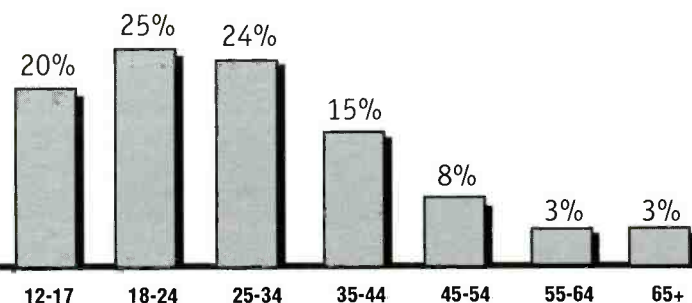

AQH AUDIENCE COMPOSITION

M-SU 6AM-MID TOTAL U.S.

Who's LISTENING:

Among 18+ Persons
(except where noted)
© 2001 The Media Audit

EDUCATION

Some high school or less:	10.8
High school graduate:	40.4
Some college:	27.1
College graduate:	14.8
Advanced degree:	6.2

FAMILY SIZE

One person:	10.1
Two persons:	21.5
Three-four persons:	47.3
Fiver or more persons:	21.1

INCOME

Under $15,000:	5.8
$15,000-$24,999:	9.4
$25,000-$34,999:	19.3
$35,000-$49,999:	26.1
$50,000-$74,999:	19.0
$75,000-$99,999:	11.5
$100,000-$149,999:	5.6
$150,000 or more:	3.4

OCCUPATION

Professional technical:	9.0
Proprietors, managers:	13.0
Clerical:	23.1
Sales:	1.8
Blue collar:	24.6
Military:	0.6
Other/not reported:	2.5
Not employed:	23.6
Not employed/looking for work:	11.0
Retired:	1.2
Homemaker:	3.4
Student:	4.9

STAGE IN LIFE CYCLE

Single, under 35, no children:	29.4
Married, under 35, no children:	3.5
Children at home, any age:	53.4
Children — under 6:	26.3
Children — 6+:	41.9
Children — 13+:	26.7
Married, 35+, no children:	4.1
Single, 35+, no children:	8.9