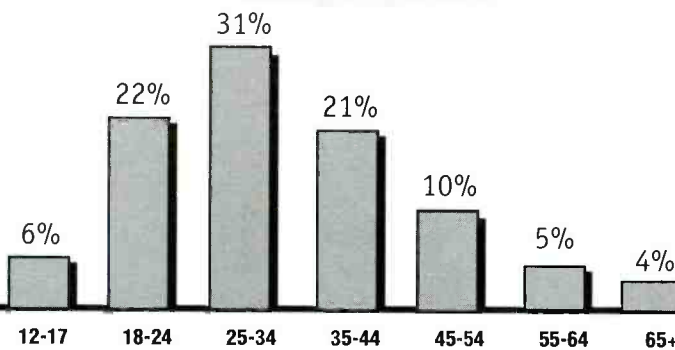

AQH AUDIENCE COMPOSITION

M-SU 6AM-MID TOTAL U.S.

Who's LISTENING:

Among 18+ Persons
(except where noted)
© 2001 The Media Audit

EDUCATION

Some high school or less:	50.0
High school graduate:	24.3
Some college:	15.1
College graduate:	7.1
Advanced degree:	2.9

FAMILY SIZE

One person:	5.4
Two persons:	10.3
Three-four persons:	46.7
Fiver or more persons:	37.6

INCOME

Under $15,000:	10.3
$15,000-$24,999:	22.1
$25,000-$34,999:	27.8
$35,000-$49,999:	20.9
$50,000-$74,999:	9.6
$75,000-$99,999:	4.4
$100,000-$149,999:	1.8
$150,000 or more:	3.1

OCCUPATION

Professional technical:	2.7
Proprietors, managers:	10.0
Clerical:	11.3
Sales:	2.3
Blue collar:	35.0
Military:	0.1
Other/not reported:	4.5
Not employed:	32.7
Not employed/looking for work:	10.5
Retired:	1.7
Homemaker:	15.2
Student:	1.4

STAGE IN LIFE CYCLE

Single, under 35, no children:	10.8
Married, under 35, no children:	3.1
Children at home, any age:	72.5
Children — under 6:	44.1
Children — 6+:	53.1
Children — 13+:	27.0
Married, 35+, no children:	7.6
Single, 35+, no children:	5.5