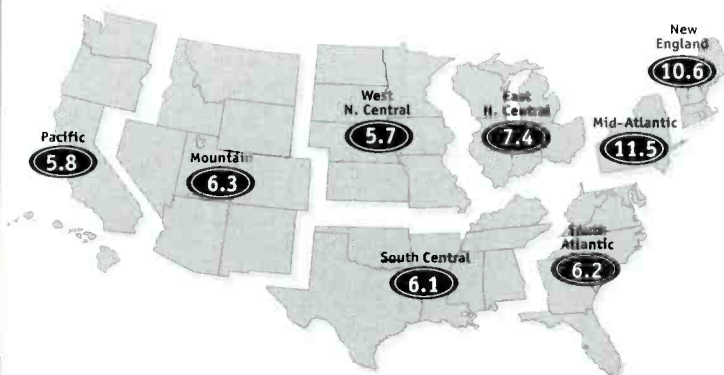

FORMAT FOCUS: ADULT CONTEMPORARY R&R

Who's Listening:

Among 12+ Persons
(except where noted)
© 2002 Arbitron Ratings Co.

12+ AQH BY LISTENING LOCATION

Away from home:	8.6
At home:	5.8
In car:	5.9
At work:	12.3
Other:	5.9

TOTAL-WEEK AQH SHARE BY DEMO CELL

Teens:	3.1
12-17 Boys:	2.6
12-17 Girls:	3.5
18-34 Persons:	6.0
18-34 Men:	3.7
18-34 Women:	8.4
25-54 Persons:	8.6
25-54 Men:	5.4
25-54 Women:	12.0
35-64 Persons:	9.6
35-64 Men:	6.4
35-64 Women:	13.0
35+ Persons:	8.7
35+ Men:	6.1
35+ Women:	11.2

12+ AQH SHARE BY DAYPART

Mon-Fri 6a-10a:	7.0
Mon-Fri 10a-3p:	8.9
Mon-Fri 3p-7p:	7.4
Mon-Fri 7p-Mid:	6.7
Mon-Sun Mid-6a:	6.2
Mon-Fri 6a-10a+3p-7p:	7.2
Sat-Sun 6a-Mid:	6.7
Sat-Sun 10a-7p:	6.7

12+ AQH BY MARKET GROUP

Top 25:	7.4
Top 50:	7.4

Sp '00	Su '00	Fa '00	Wi '01	Sp '01	Su '01	Fa '01	Wi '02	Sp '02
10.1	10.4	11.0	10.2	9.8	9.6	10.2	10.2	9.3

12+ AQH SHARE BY REGION

Average Quarter-Hour

	12+ Share
1. WIKY-FM/Evansville, IN	19.3
2. WZID-FM/Manchester, NH	18.0
3. WCIR-FM/Beckley, WV	17.2
4. WSUS-FM/Sussex, NJ	15.0
5. WSRS-FM/Worcester, MA	14.0
6. WYXL-FM/Ithaca, NY	12.8
7. KFYZ-AM/Bismarck, ND	12.7
7. WEBE-FM/Bridgeport, CT	12.7
9. WSLQ-FM/Roanoke (Blacksburg, VA book)	12.4
10. WMGF-FM/Orlando (Daytona Beach book)	12.2

Cume

	12+ Cume
1. WLTW-FM/New York	2,306,900
2. KDST-FM/Los Angeles	1,145,500
3. KBIG-FM/Los Angeles	960,400
4. WBEB-FM/Philadelphia	698,700
5. WLIT-FM/Chicago	672,900
6. KDIT-AM & FM/San Francisco	644,700
7. KDDA-FM/Houston-Galveston	610,200
8. WMJX-FM/Boston	561,800
9. WNND-FM/Chicago	547,900
10. KVIL-FM/Dallas-Ft. Worth	447,300