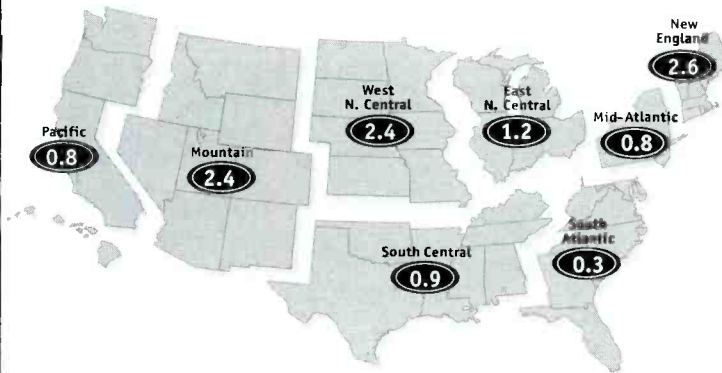

Who's LISTENING:

Among 12+ Persons
(except where noted)

© 2002 Arbitron Ratings Co.

12+ AQH BY LISTENING LOCATION

Away from home:	1.2
At home:	0.8
In car:	1.1
At work:	1.5
Other:	0.8

TOTAL-WEEK AQH SHARE BY DEMO CELL

Teens:	0.3
12-17 Boys:	0.4
12-17 Girls:	0.2
18-34 Persons:	1.1
18-34 Men:	0.9
18-34 Women:	1.2
25-54 Persons:	1.5
25-54 Men:	1.6
25-54 Women:	1.5
35-64 Persons:	1.4
35-64 Men:	1.5
35-64 Women:	1.2
35+ Persons:	1.1
35+ Men:	1.3
35+ Women:	1.0

12+ AQH SHARE BY DAYPART

Mon-Fri 6a-10a:	1.0
Mon-Fri 10a-3p:	1.2
Mon-Fri 3p-7p:	1.1
Mon-Fri 7p-Mid:	0.7
Mon-Sun Mid-6a:	0.6
Mon-Fri 6a-10a+3p-7p:	1.0
Sat-Sun 6a-Mid:	1.1
Sat-Sun 10a-7p:	1.2

12+ AQH BY MARKET GROUP

Top 25:	1.1
Top 50:	1.0

Sp '00	Su '00	Fa '00	Wi '01	Sp '01	Su '01	Fa '01	Wi '02	Sp '02
1.0	0.8	0.8	0.8	0.8	0.8	0.8	0.8	1.0

12+ AQH SHARE BY REGION

Average Quarter-Hour

12+ Share	
1. KBCO-FM/Denver-Boulder	6.6
2. KBXR-FM/Columbia, MO	6.1
3. KPIG-FM/Monterey-Salinas	5.3
4. WDOF-FM/Chattanooga, TN	5.2
5. KSTR-FM/Grand Junction, CO	5.0
6. KGSR-FM/Austin	4.6
6. WMMM-FM/Madison, WI	4.6
8. KTHX-FM,Reno, NV	4.5
9. KTCZ-FM/Minneapolis-St. Paul	4.4
10. KBCO-FM/Denver (Ft. Collins book)	4.3

Cume

12+ Cume	
1. KFFG & KFOG/San Francisco	540,600
2. WXRT-FM/Chicago	457,100
3. KTCZ-FM/Minneapolis-St. Paul	358,800
4. KBCO-FM/Denver-Boulder	344,800
5. WBOS-FM/Boston	327,600
6. KMTT-FM/Seattle-Tacoma	219,400
7. WXRV-FM/Boston	190,000
8. KINK-FM/Portland, OR	174,800
9. KQMT-FM/Denver-Boulder	171,800
10. KENZ-FM/Salt Lake City	156,300