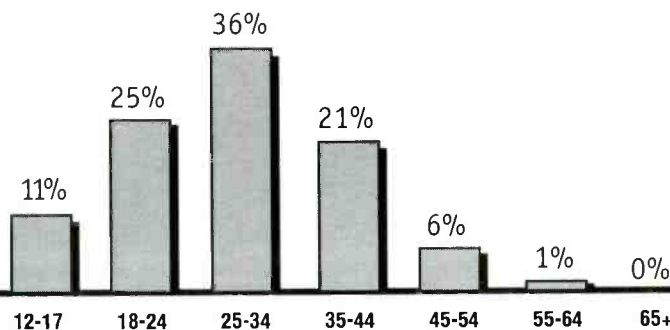

AQH AUDIENCE COMPOSITION

M-SU 6AM-MID TOTAL U.S.

Who's LISTENING:

Among 18+ Persons
(except where noted)
© 2001 The Media Audit

EDUCATION

Some high school or less:	8.7
High school graduate:	36.0
Some college:	28.2
College graduate:	19.7
Advanced degree:	7.1

FAMILY SIZE

One person:	11.7
Two persons:	25.4
Three-four persons:	47.7
Fiver or more persons:	15.1

INCOME

Under $15,000:	2.1
$15,000-$24,999:	5.0
$25,000-$34,999:	12.2
$35,000-$49,999:	25.2
$50,000-$74,999:	25.7
$75,000-$99,999:	16.1
$100,000-$149,999:	9.2
$150,000 or more:	4.6

OCCUPATION

Professional technical:	11.4
Proprietors, managers:	19.2
Clerical:	17.2
Sales:	2.7
Blue collar:	27.3
Military:	1.6
Other/not reported:	3.2
Not employed:	16.7
Not employed/looking for work:	6.6
Retired:	0.4
Homemaker:	3.7
Student:	3.3

STAGE IN LIFE CYCLE

Single, under 35, no children:	33.2
Married, under 35, no children:	7.5
Children at home, any age:	44.7
Children — under 6:	23.2
Children — 6+:	32.2
Children — 13+:	17.4
Married, 35+, no children:	4.9
Single, 35+, no children:	9.4