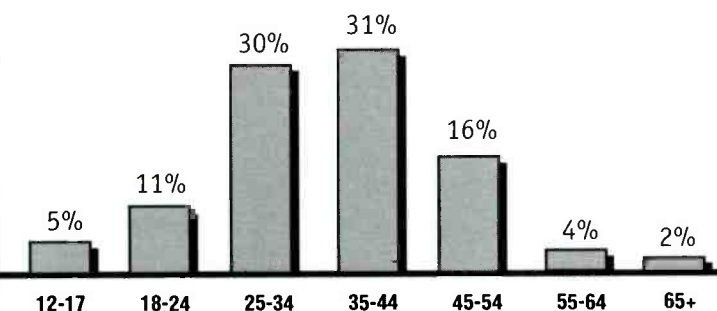

AQH AUDIENCE COMPOSITION

M-SU 6AM-MID TOTAL U.S.

Who's LISTENING:

Among 18+ Persons
(except where noted)
© 2001 The Media Audit

EDUCATION

Some high school or less:	4.0
High school graduate:	23.9
Some college:	27.1
College graduate:	31.1
Advanced degree:	13.5

FAMILY SIZE

One person:	13.9
Two persons:	26.3
Three-four persons:	44.2
Fiver or more persons:	15.7

INCOME

Under $15,000:	2.6
$15,000-$24,999:	4.4
$25,000-$34,999:	9.4
$35,000-$49,999:	23.1
$50,000-$74,999:	24.9
$75,000-$99,999:	15.4
$100,000-$149,999:	12.4
$150,000 or more:	7.7

OCCUPATION

Professional technical:	19.9
Proprietors, managers:	20.6
Clerical:	18.8
Sales:	2.3
Blue collar:	16.0
Military:	0.8
Other/not reported:	2.2
Not employed:	18.1
Not employed/ looking for work:	5.2
Retired:	1.1
Homemaker:	7.0
Student:	2.8

STAGE IN LIFE CYCLE

Single, under 35, no children:	23.5
Married, under 35, no children:	6.4
Children at home, any age:	48.4
Children — under 6:	22.4
Children — 6+:	36.4
Children — 13+:	20.4
Married, 35+, no children:	8.9
Single, 35+, no children:	12.1