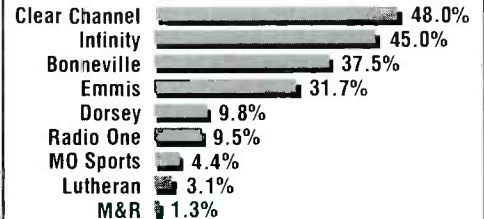

FORMAT SHARE
(By AQH Share)

OWNERSHIP SHARE
(By AQH Share)

OWNERSHIP REACH
(By Unduplicated Cume)