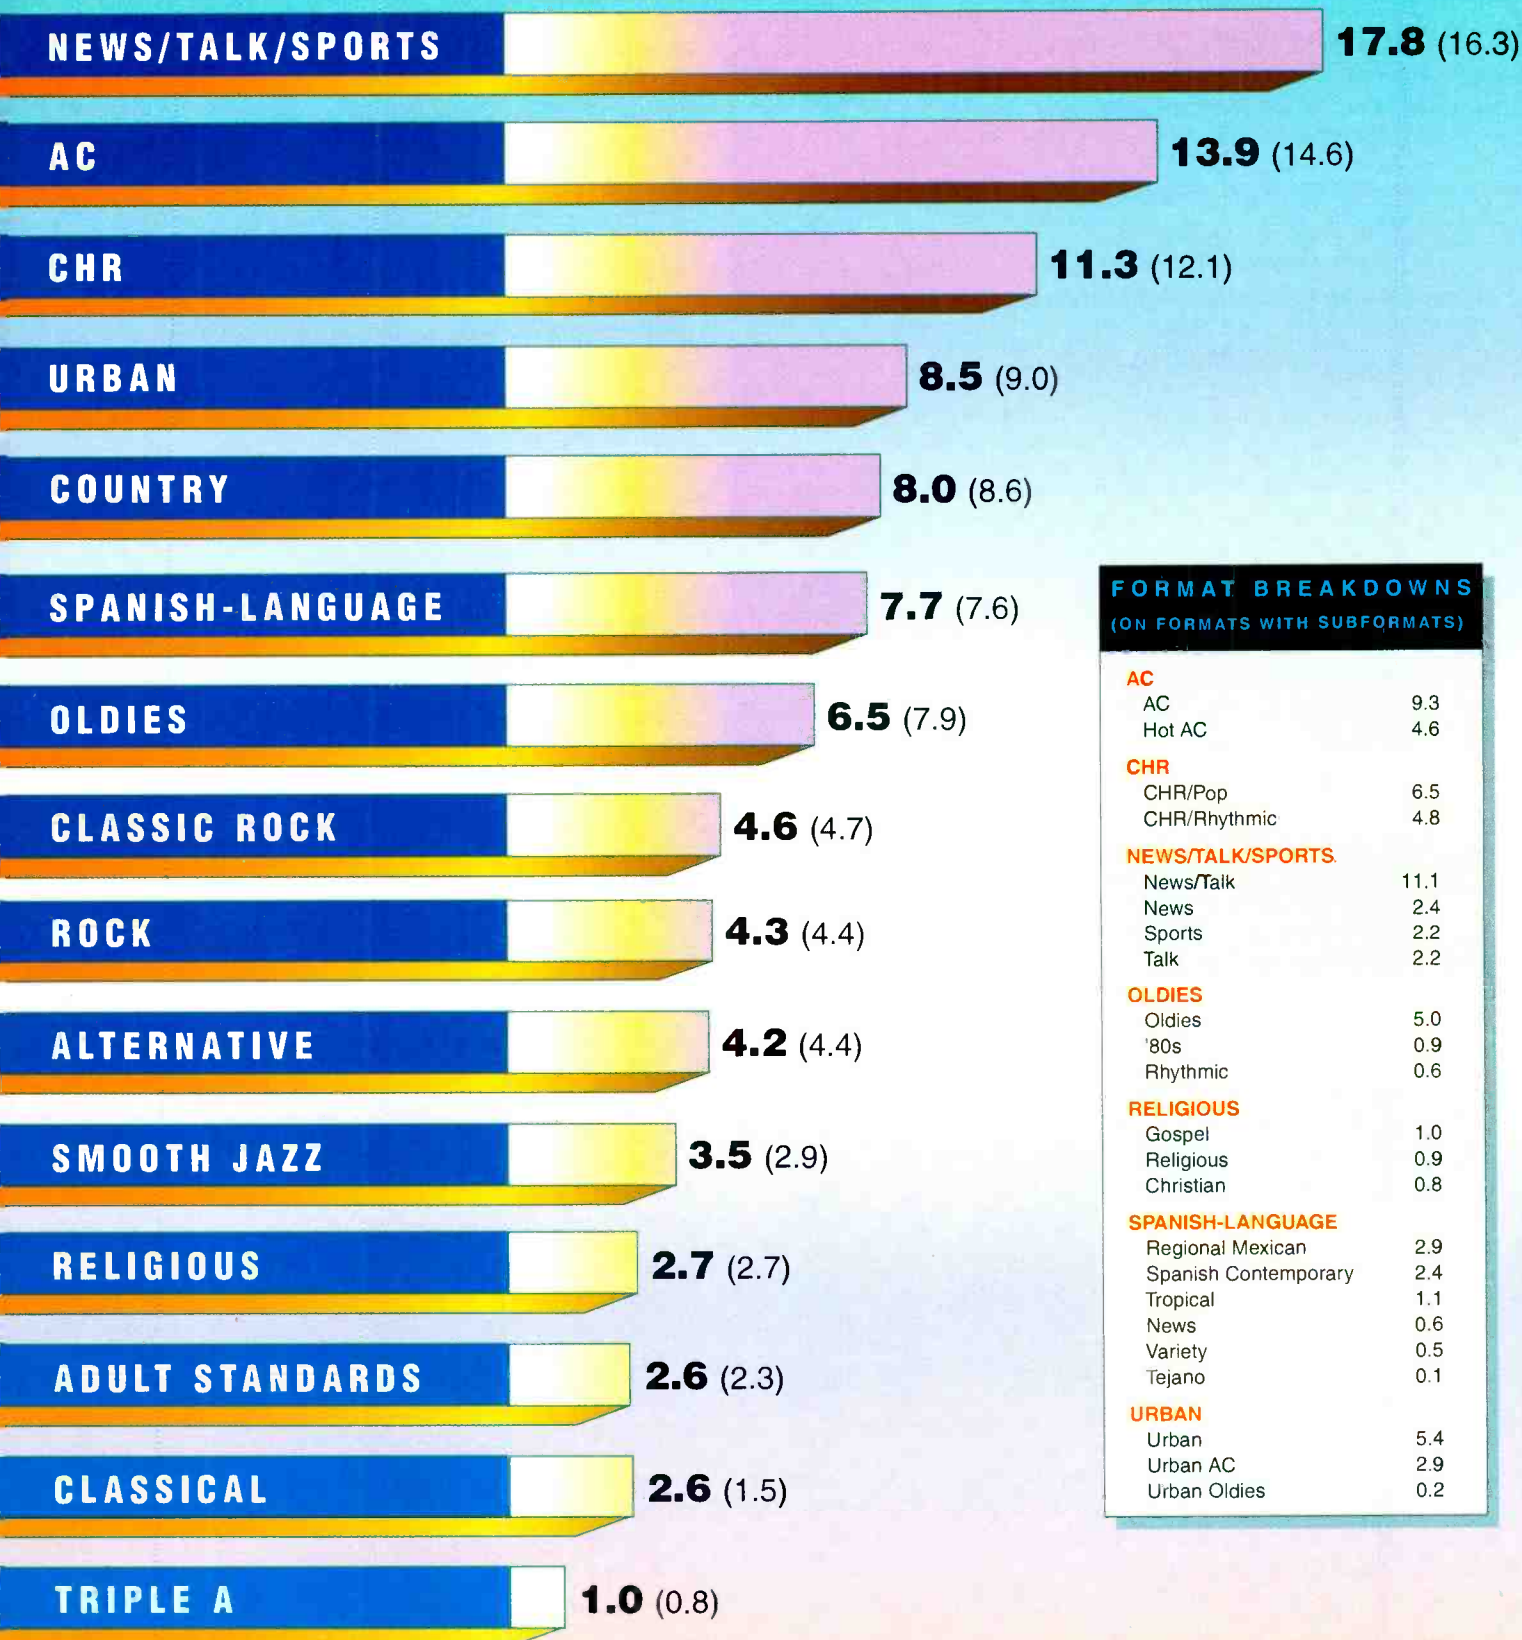

NATIONAL FORMAT SHARES

SPRING 2002

(WINTER 2002 SHARES IN PARENTHESES)

FORMAT BREAKDOWNS (ON FORMATS WITH SUBFORMATS)

AC	
AC	9.3
Hot AC	4.6
CHR	
CHR/Pop	6.5
CHR/Rhythmic	4.8
NEWS/TALK/SPORTS	
News/Talk	11.1
News	2.4
Sports	2.2
Talk	2.2
OLDIES	
Oldies	5.0
'80s	0.9
Rhythmic	0.6
RELIGIOUS	
Gospel	1.0
Religious	0.9
Christian	0.8
SPANISH-LANGUAGE	
Regional Mexican	2.9
Spanish Contemporary	2.4
Tropical	1.1
News	0.6
Variety	0.5
Tejano	0.1
URBAN	
Urban	5.4
Urban AC	2.9
Urban Oldies	0.2

Remaining formats take up 0.6 share of listening.

© 2002 The Arbitron Company. May not be quoted or reproduced without prior written permission from Arbitron.