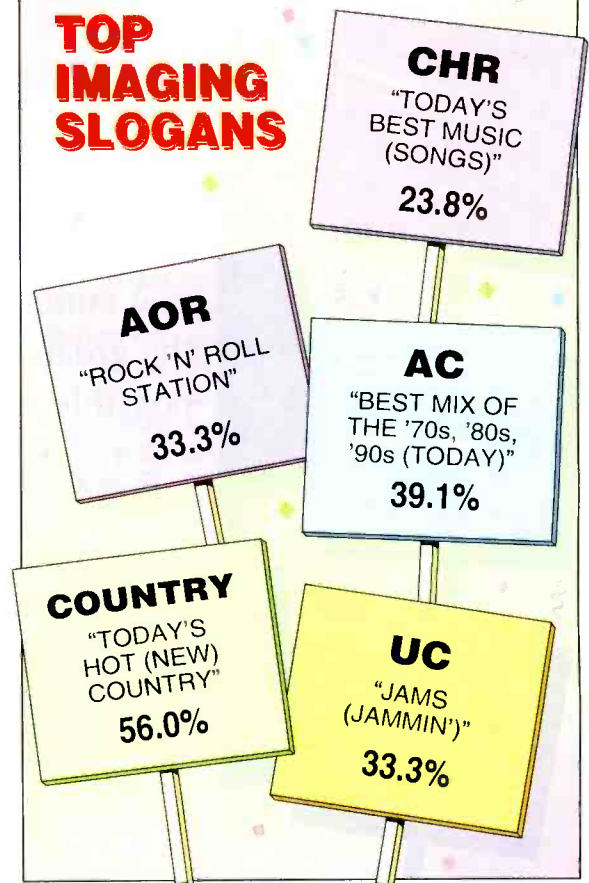

TOP IMAGING SLOGANS