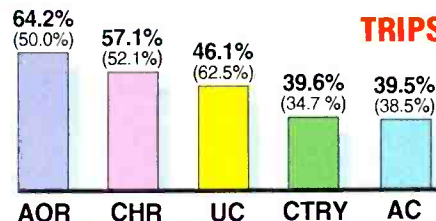

RATINGS STRATEGY REVIEW

OUTSIDE MEDIA USAGE BY FORMAT

Television beat billboards by an eyelash as most popular outside medium. At least 50% of survey respondents in four of the five main music formats, however, indicated they utilized billboards this fall. The fourth (AC) was close to the halfway mark (44.4%). Last year's third place finisher, AOR, took top honors.

Country repeated as TV's biggest booster, while AC narrowly edged AOR for second.

UC wasn't very active with print or busboards, while magazines drew little across-the-board interest.

(Fall '92 percentages are in parentheses.)

TELEVISION

BILLBOARDS

NEWSPAPERS

MAGAZINES

BUSBOARDS

Radio's Favorite Giveaways

Stations offering listeners sunny climate vacations to escape chilly fall and early-winter temperatures may have contributed to trips overtaking cash as this fall's leading station payoff.

AOR and CHR finished one-two in trip giveaways, but four and five for offering cash prizes. AC turned over the most car keys, but only one of six ACs staged such promotions.

(Fall '92 percentages are in parentheses.)

TRIPS

CASH

CARS/TRUCKS

Who Uses Direct Mail

AC - last fall's runaway leader with a stunning 50% - dipped to third. Runner-up Country moved into first. The top three finishers, however, were tightly bunched, while AOR and UC once again displayed passive interest in direct mail.

(Fall '92 percentages are in parentheses.)

Ctry 40.6% (22.2%)
CHR 34.7% (18.5%)
AC 34.4% (50.0%)
AOR 19.0% (12.5%)
UC 12.5% (16.6%)

HOW RADIO USES TELEVISION

CABLE AD CHOICES

TV BUYING PREFERENCES

SPOT SLOTTING