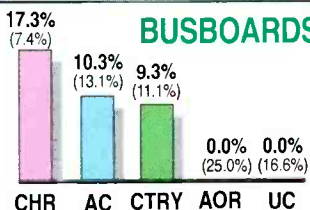

RATINGS STRATEGY REVIEW

OUTSIDE MEDIA USAGE BY FORMAT

Television beat billboards by an eyelash as most popular outside medium. At least 50% of survey respondents in four of the five main music formats, however, indicated they utilized billboards this fall. The fourth (AC) was close to the halfway mark (44.4%). Last year's third place finisher, AOR, took top honors.

Country repeated as TV's biggest booster, while AC narrowly edged AOR for second.

UC wasn't very active with print or busboards, while magazines drew little across-the-board interest.

(Fall '92 percentages are in parentheses.)

TELEVISION

BILLBOARDS

NEWSPAPERS

MAGAZINES

BUSBOARDS

Radio's Favorite Giveaways

Stations offering listeners sunny climate vacations to escape chilly fall and early-winter temperatures may have contributed to trips overtaking cash as this fall's leading station payoff.

AOR and CHR finished one-two in trip giveaways, but four and five for offering cash prizes. AC turned over the most car keys, but only one of six ACs staged such promotions.

(Fall '92 percentages are in parentheses.)

TRIPS

CASH

CARS/TRUCKS

Who Uses Direct Mail

AC - last fall's runaway leader with a stunning 50% - dipped to third. Runner-up Country moved into first. The top three finishers, however, were tightly bunched, while AOR and UC once again displayed passive interest in direct mail.

(Fall '92 percentages are in parentheses.)

Ctry 40.6% (22.2%)
CHR 34.7% (18.5%)
AC 34.4% (50.0%)
AOR 19.0% (12.5%)
UC 12.5% (16.6%)

HOW RADIO USES TELEVISION

CABLE AD CHOICES

TV BUYING PREFERENCES

SPOT SLOTTING