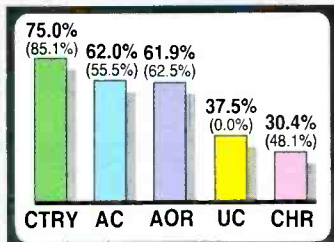

RATINGS STRATEGY REVIEW

OUTSIDE MEDIA USAGE BY FORMAT

Television beat billboards by an eyelash as most popular outside medium. At least 50% of survey respondents in four of the five main music formats, however, indicated they utilized billboards this fall. The fourth (AC) was close to the halfway mark (44.4%). Last year's third place finisher, AOR, took top honors.

Country repeated as TV's biggest booster, while AC narrowly edged AOR for second.

UC wasn't very active with print or busboards, while magazines drew little across-the-board interest.

(Fall '92 percentages are in parentheses.)

TELEVISION