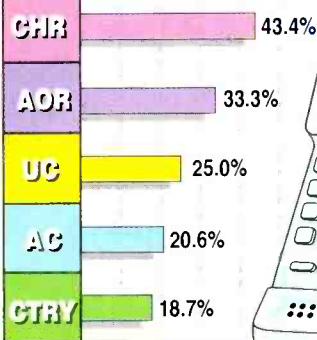

FALL '93 REVIEW

TV, Billboards Battle For Radio Ad Dominance

Radio stepped up its reliance on both television and billboards, with the latter nearly tying TV for top outside media honors.

There were also some cautiously optimistic economic indicators found in R&R's fall "Ratings Strategy Review." Our exclusive radio station poll of managers and programmers indicated promotion budget allotments were even with figures from one year ago.

This fall's survey also reveals:

- Network affiliates were radio's overwhelming choice when making TV buys (and trades).
- Nearly six of 10 Country respondents cited similar on-air slogans.
- Country was the top format for using direct mail.
- Country outlets were also most likely to conduct focus groups and least likely to engage in callout.

PROMOTIONAL BUDGETS

Fall-to-fall promo budget fluctuations were - at best - minimal. The pocket of deepest disparity was in the $5001-50,000 range. Even there, however, this fall's figures were extremely consistent with stats from a year ago.

AC and Country accounted for nearly 70% of larger-market stations shelling out in excess of $150,000 this survey period.

(Fall '92 percentages are in parentheses.)

MUSIC RESEARCH

Here are the percentages of stations in the five major music formats that conduct auditorium tests, callouts, and focus groups.

CALLOUTS

FOCUS GROUPS

AUDITORIUM TESTING

TOP IMAGING SLOGANS