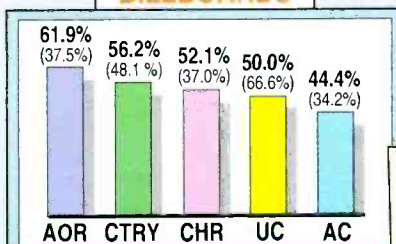

BILLBOARDS