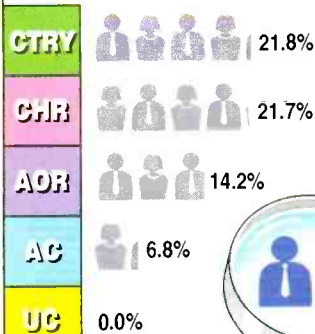

FOCUS GROUPS