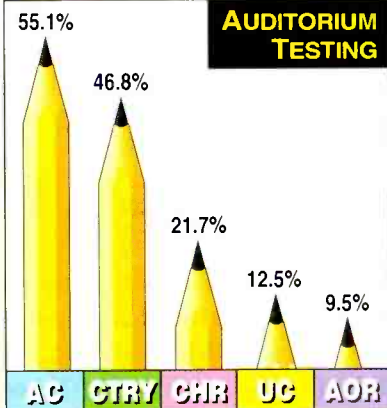

AUDITORIUM TESTING