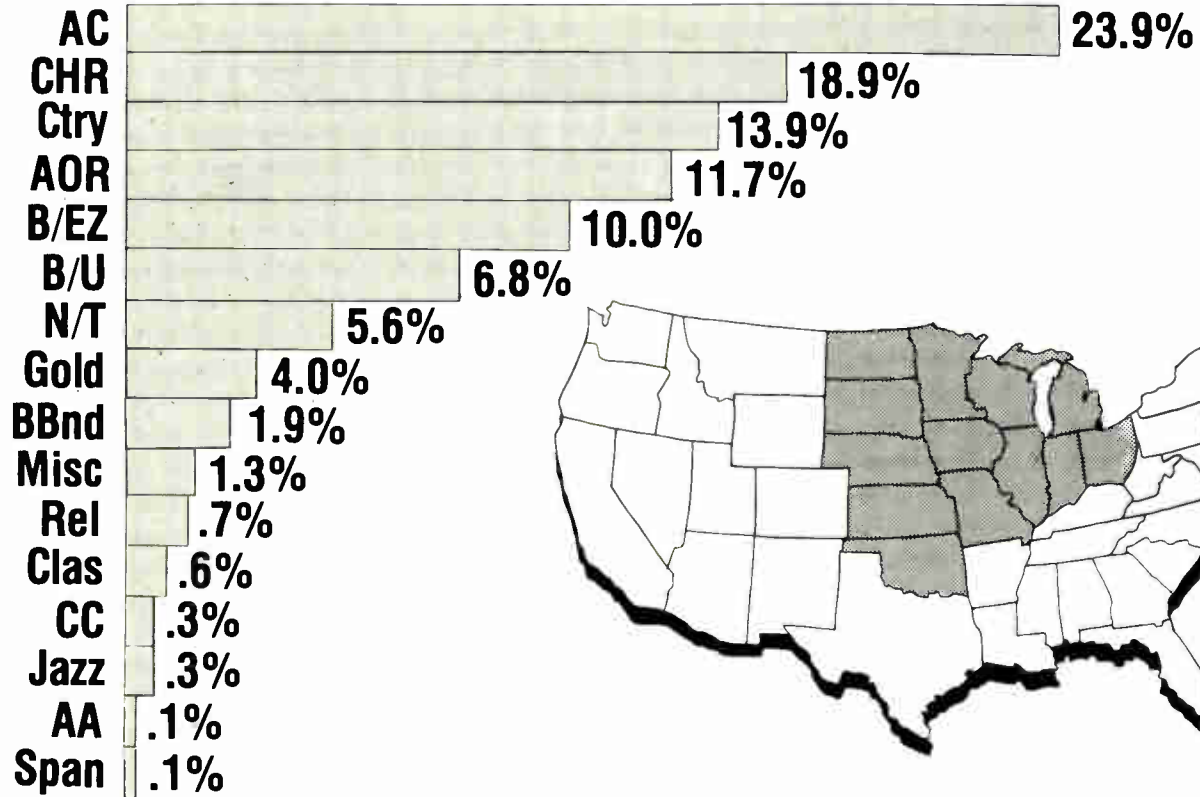

EAST

SOUTH

MIDWEST

WEST

FORMAT LEADERS

NATIONAL ALL-FORMAT

	AQH		CUME
1. WIVK-AM & FM/Knoxville (Ctry)	31.1	1. WINS/New York (News)	2,615,400
2. KFAB/Omaha (AC)	24.0	2. WPLJ/New York (CHR)	2,518,300
3. WXLK/Roanoke-Lynchburg (CHR)	21.6	3. WHTZ/New York (CHR)	2,333,400
4. WAPE/Jacksonville (CHR)	20.1	4. WCBS/New York (News)	2,133,100
5. WTQR/Greensboro-Winston-Salem (Ctry)	19.7	5. KIIS-AM & FM/Los Angeles (CHR)	1,769,700
6. WQUT/Johnson City (CHR)	19.5	6. WOR/New York (Talk)	1,586,700
7. WSKZ/Chattanooga (CHR)	19.3	7. WCBS-FM/New York (Gold)	1,571,400
8. WNNK/Harrisburg-Lebanon-Carlisle (CHR)	19.1	8. WRKS/New York (B/U)	1,508,700
9. KGBT/McAllen-Brownsville (Span)	19.0	9. WPAT-FM/New York (B/EZ)	1,506,400
10. WVIC-AM & FM/Lansing-East Lansing (CHR)	18.6	10. WBLS/New York (B/U)	1,476,900
11. WTIC/Hartford (AC)	18.4	11. WGN/Chicago (Talk)	1,430,300
11. WXBQ/Johnson City (Ctry)	18.4	12. WLTW/New York (AC)	1,422,700
13. KMOX/St. Louis (Talk)	18.0	13. KPWR/Los Angeles (UC)	1,419,700
13. WHOT-FM/Youngstown-Warren (CHR)	18.0	14. WNEW-FM/New York (AOR)	1,379,800
15. WKSJ-FM/Mobile (Ctry)	17.9	15. WABC/New York (Talk)	1,349,200
16. WESC-AM & FM/Greenville-Spartanburg (Ctry)	17.5	16. WXRK/New York (AOR)	1,254,200
17. KZZU-AM & FM/Spokane (CHR)	17.2	17. WNSR/New York (AC)	1,194,000
17. WABB-FM/Mobile (CHR)	17.2	18. WBBM/Chicago (News)	1,191,000
17. WCCO/Minneapolis (AC)	17.2	19. KFWB/Los Angeles (News)	1,164,300
20. WICC/Bridgeport (AC)	17.1	20. WYNY/New York (AC)	1,141,000
20. WZZK-AM & FM/Birmingham (Ctry)	17.1	21. WQHT/New York (UC)	1,115,700
22. WCRZ/Flint (AC)	16.8	22. KNX/Los Angeles (News)	1,114,700
22. WCOS-FM/Columbia, SC (Ctry)	16.8	23. KYW/Philadelphia (News)	1,087,500
24. WHRK/Memphis (B/U)	16.7	24. KOST/Los Angeles (AC)	1,080,800
25. WYYY/Syracuse (AC)	16.3	25. KRTH-FM/Los Angeles (Gold)	1,058,700