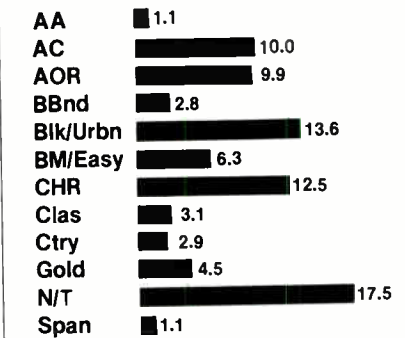

DEMOGRAPHIC RANK

FORMAT REACH

Men 18-34	Women 18-34	Men 18-49	Women 18-49	Men 25-54	Women 25-54
1 WLUP	1 WGCI-FM	1 WLUP	1 WGCI-FM	1 WLUP	1 WGCI-FM
2 WGCI-FM	2 WBMX-FM	2 WGCI-FM	2 WBMX-FM	2 WGN	2 WLOO
3 WBMX-FM	3 WBBM-FM	3 WGN	3 WCLR	3 WGCI-FM	3 WGN
4 WXRT	4 WCLR	4 WJMK	4 WLAK	4 WJMK	4 WLAK
5 WJMK	5 WKQX	5 WBMX-FM	5 WLOO	5 WLOO	5 WCLR
6 WCKG	6 WLUP	6 WXRT	6 WBBM-FM	6 WBBM	6 WJMK
7 WKQX	7 WYTZ	7 WLS	7 WKQX	7 WLS	7 WUSN
8 WLS	8 WLAK	8 WLAK	8 WFYR	8 WXRT	8 WFYR
9 WZRC	9 WXRT	9 WCKG	9 WJMK	9 WLAK	9 WBMX-FM
10 WBBM-FM	10 WFYR	10 WBBM	10 WGN	10 WUSN	10 WKQX