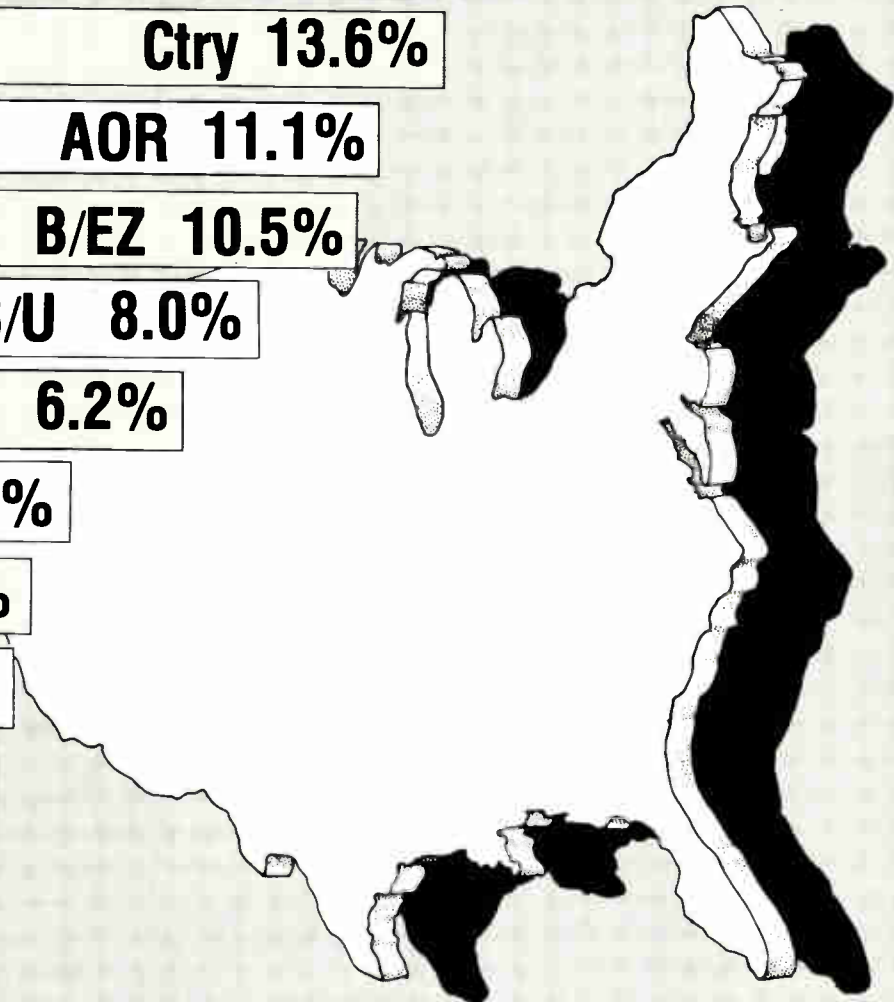

FORMAT REACH CHARTS

Each radio market has its own individual audience composition. Because of this, listener format reach can differ from one market to another, and from one region to another. A format that may enjoy dominance in one market may be weaker in another — but it may still demonstrate overall regional or national strength. The National and Regional Format Reach Charts on this and the following pages outline listener format reach throughout the U.S. during the Fall '86 book.

The regions used in these charts correspond to those used by R&R's format editors to define their reporting regions. Each of the top 100 markets featured in this edition of the R&R Ratings Report was tallied by its respective region (using format penetration data) to develop this information. The regional numbers were then combined and averaged to arrive at the national format reach numbers shown here.

AC 21.6%

CHR 18.4%

Ctry 13.6%

AOR 11.1%

B/EZ 10.5%

B/U 8.0%

N/T 6.2%

Gold 4.2%

BBnd 2.4%

Span 1.5%

Rel .8%

Clas .7%

Misc .5%

CC .3%

AA .1%

Jazz .1%

Format Legend

AC — Adult Contemporary, AA — Alternative Adult, AOR — Album-Oriented Rock, BBnd — Big Band, B/U — Black/Urban Contemporary, B/EZ — Beautiful Music/Easy Listening, CC — Contemporary Christian, CHR — Contemporary Hit Radio, Clas — Classical, Ctry — Country, Gold — Oldies, Jazz — Jazz, Misc — Miscellaneous, N/T — News/Talk, Rel — Religious, Span — Spanish.