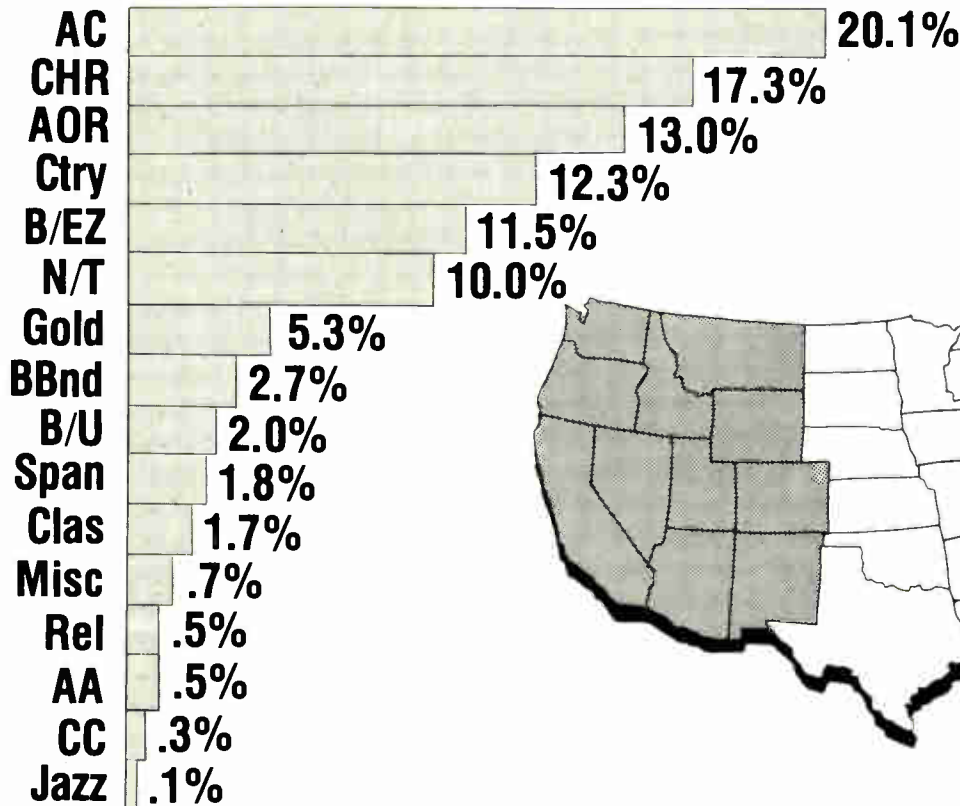

EAST

SOUTH

MIDWEST

WEST

FORMAT LEADERS

NATIONAL ALL-FORMAT

	AQH		CUME
1. WIVK-AM & FM/Knoxville (Ctry)	31.1	1. WINS/New York (News)	2,615,400
2. KFAB/Omaha (AC)	24.0	2. WPLJ/New York (CHR)	2,518,300
3. WXLK/Roanoke-Lynchburg (CHR)	21.6	3. WHTZ/New York (CHR)	2,333,400
4. WAPE/Jacksonville (CHR)	20.1	4. WCBS/New York (News)	2,133,100
5. WTQR/Greensboro-Winston-Salem (Ctry)	19.7	5. KIIS-AM & FM/Los Angeles (CHR)	1,769,700
6. WQUT/Johnson City (CHR)	19.5	6. WOR/New York (Talk)	1,586,700
7. WSKZ/Chattanooga (CHR)	19.3	7. WCBS-FM/New York (Gold)	1,571,400
8. WNNK/Harrisburg-Lebanon-Carlisle (CHR)	19.1	8. WRKS/New York (B/U)	1,508,700
9. KGBT/McAllen-Brownsville (Span)	19.0	9. WPAT-FM/New York (B/EZ)	1,506,400
10. WVIC-AM & FM/Lansing-East Lansing (CHR)	18.6	10. WBLS/New York (B/U)	1,476,900
11. WTIC/Hartford (AC)	18.4	11. WGN/Chicago (Talk)	1,430,300
11. WXBQ/Johnson City (Ctry)	18.4	12. WLTW/New York (AC)	1,422,700
13. KMOX/St. Louis (Talk)	18.0	13. KPWR/Los Angeles (UC)	1,419,700
13. WHOT-FM/Youngstown-Warren (CHR)	18.0	14. WNEW-FM/New York (AOR)	1,379,800
15. WKSJ-FM/Mobile (Ctry)	17.9	15. WABC/New York (Talk)	1,349,200
16. WESC-AM & FM/Greenville-Spartanburg (Ctry)	17.5	16. WXRK/New York (AOR)	1,254,200
17. KZZU-AM & FM/Spokane (CHR)	17.2	17. WNSR/New York (AC)	1,194,000
17. WABB-FM/Mobile (CHR)	17.2	18. WBBM/Chicago (News)	1,191,000
17. WCCO/Minneapolis (AC)	17.2	19. KFWB/Los Angeles (News)	1,164,300
20. WICC/Bridgeport (AC)	17.1	20. WYNY/New York (AC)	1,141,000
20. WZZK-AM & FM/Birmingham (Ctry)	17.1	21. WQHT/New York (UC)	1,115,700
22. WCRZ/Flint (AC)	16.8	22. KNX/Los Angeles (News)	1,114,700
22. WCOS-FM/Columbia, SC (Ctry)	16.8	23. KYW/Philadelphia (News)	1,087,500
24. WHRK/Memphis (B/U)	16.7	24. KOST/Los Angeles (AC)	1,080,800
25. WYYY/Syracuse (AC)	16.3	25. KRTH-FM/Los Angeles (Gold)	1,058,700