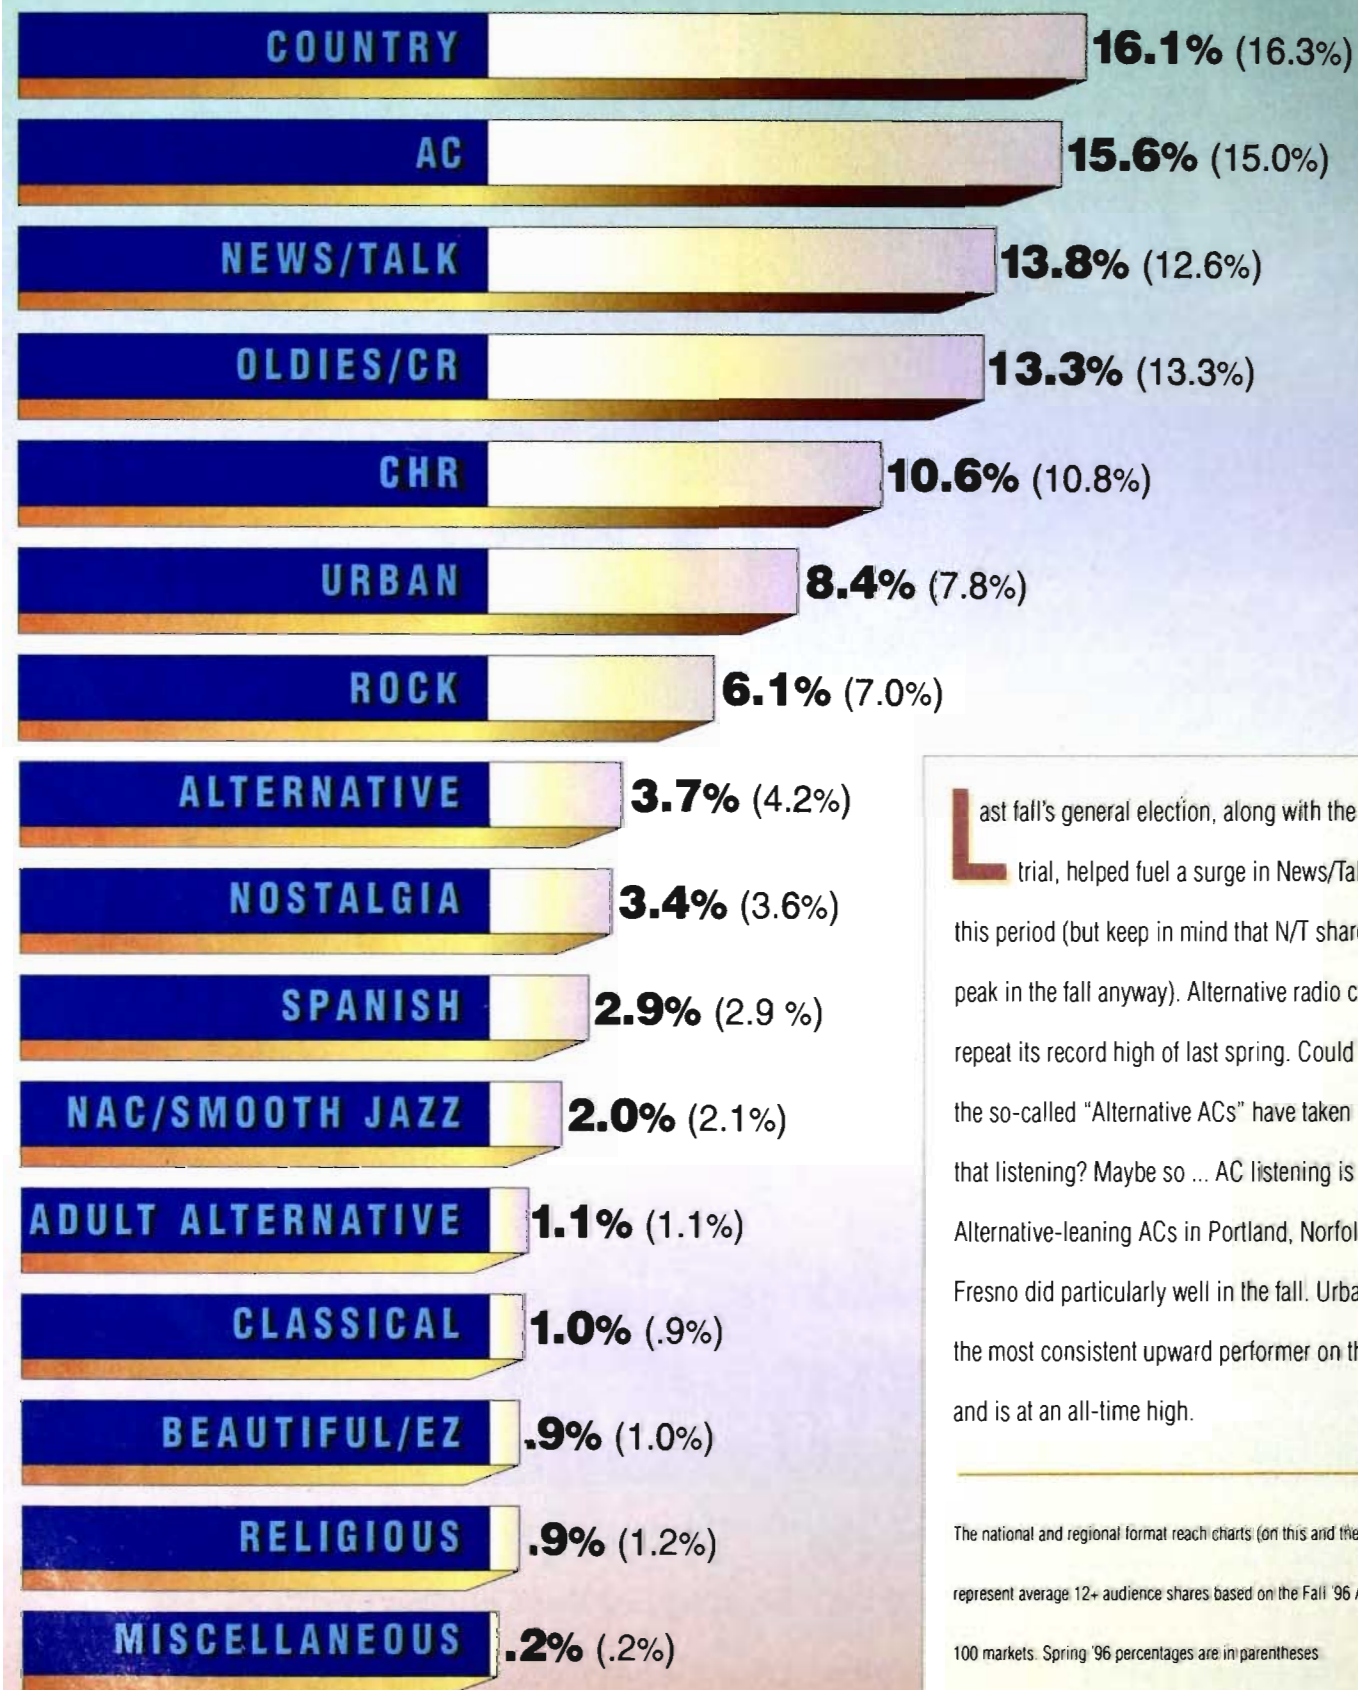

NATIONAL FORMAT REACH

Last fall's general election, along with the O.J. civil trial, helped fuel a surge in News/Talk listening this period (but keep in mind that N/T shares usually peak in the fall anyway). Alternative radio could not repeat its record high of last spring. Could some of the so-called "Alternative ACs" have taken some of that listening? Maybe so ... AC listening is up and Alternative-leaning ACs in Portland, Norfolk, and Fresno did particularly well in the fall. Urban radio is the most consistent upward performer on the chart and is at an all-time high.

The national and regional format reach charts (on this and the next page) represent average 12+ audience shares based on the Fall '96 Arbitron Top 100 markets. Spring '96 percentages are in parentheses.