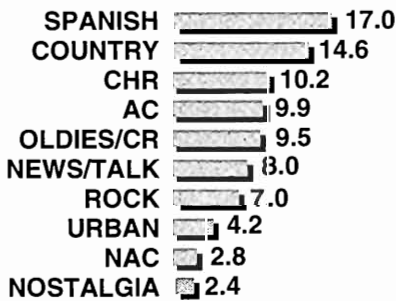

FORMAT REACH

DEMOGRAPHIC RANKINGS

OWNERSHIP REACH

	Men 18-34	Women 18-34	Men 25-54	Women 25-54
1	KISS-FM	KTFM-FM	KZEP-FM	KXTN-FM
2	KZEP-FM	KSMG-FM	KXTN-FM	KCYF-FM
3	KTFM-FM	KAJA-FM	KISS-FM	KTFM-FM
4	KSMG-FM	KISS-FM	KONO-A/F	KSMG-FM
5	KSJL-FM	KXTN-FM	KSMG-FM	KQXT-FM
6	KXTN-FM	KCYF-FM	KAJA-FM	KAJA-FM
7	KAJA-FM	KQXT-FM	KTFM-FM	KONO-A/F
8	KCYF-FM	KROM-FM	KCYF-FM	KROM-FM
9	KONO-A/F	KSJL-FM	KCJZ-FM	KSJL-FM
10	KROM-FM	KONO-A/F	KTSA-AM	KISS-FM