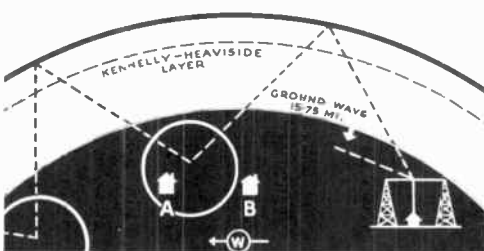

DIRECTION OF SHORT WAVES—EFFECT OF SKIP DISTANCES

DIAGRAM 3—Reception zones vary with the height of the layer which in turn varies with daylight, darkness, seasons and atmospheric conditions.

Note that the longer short waves travel best through darkness and the ultra short waves travel best through daylight. For example, a 49-meter wave can be heard well at night over an unlimited distance; but during the daytime it can be heard only from 100 to 200 miles away.