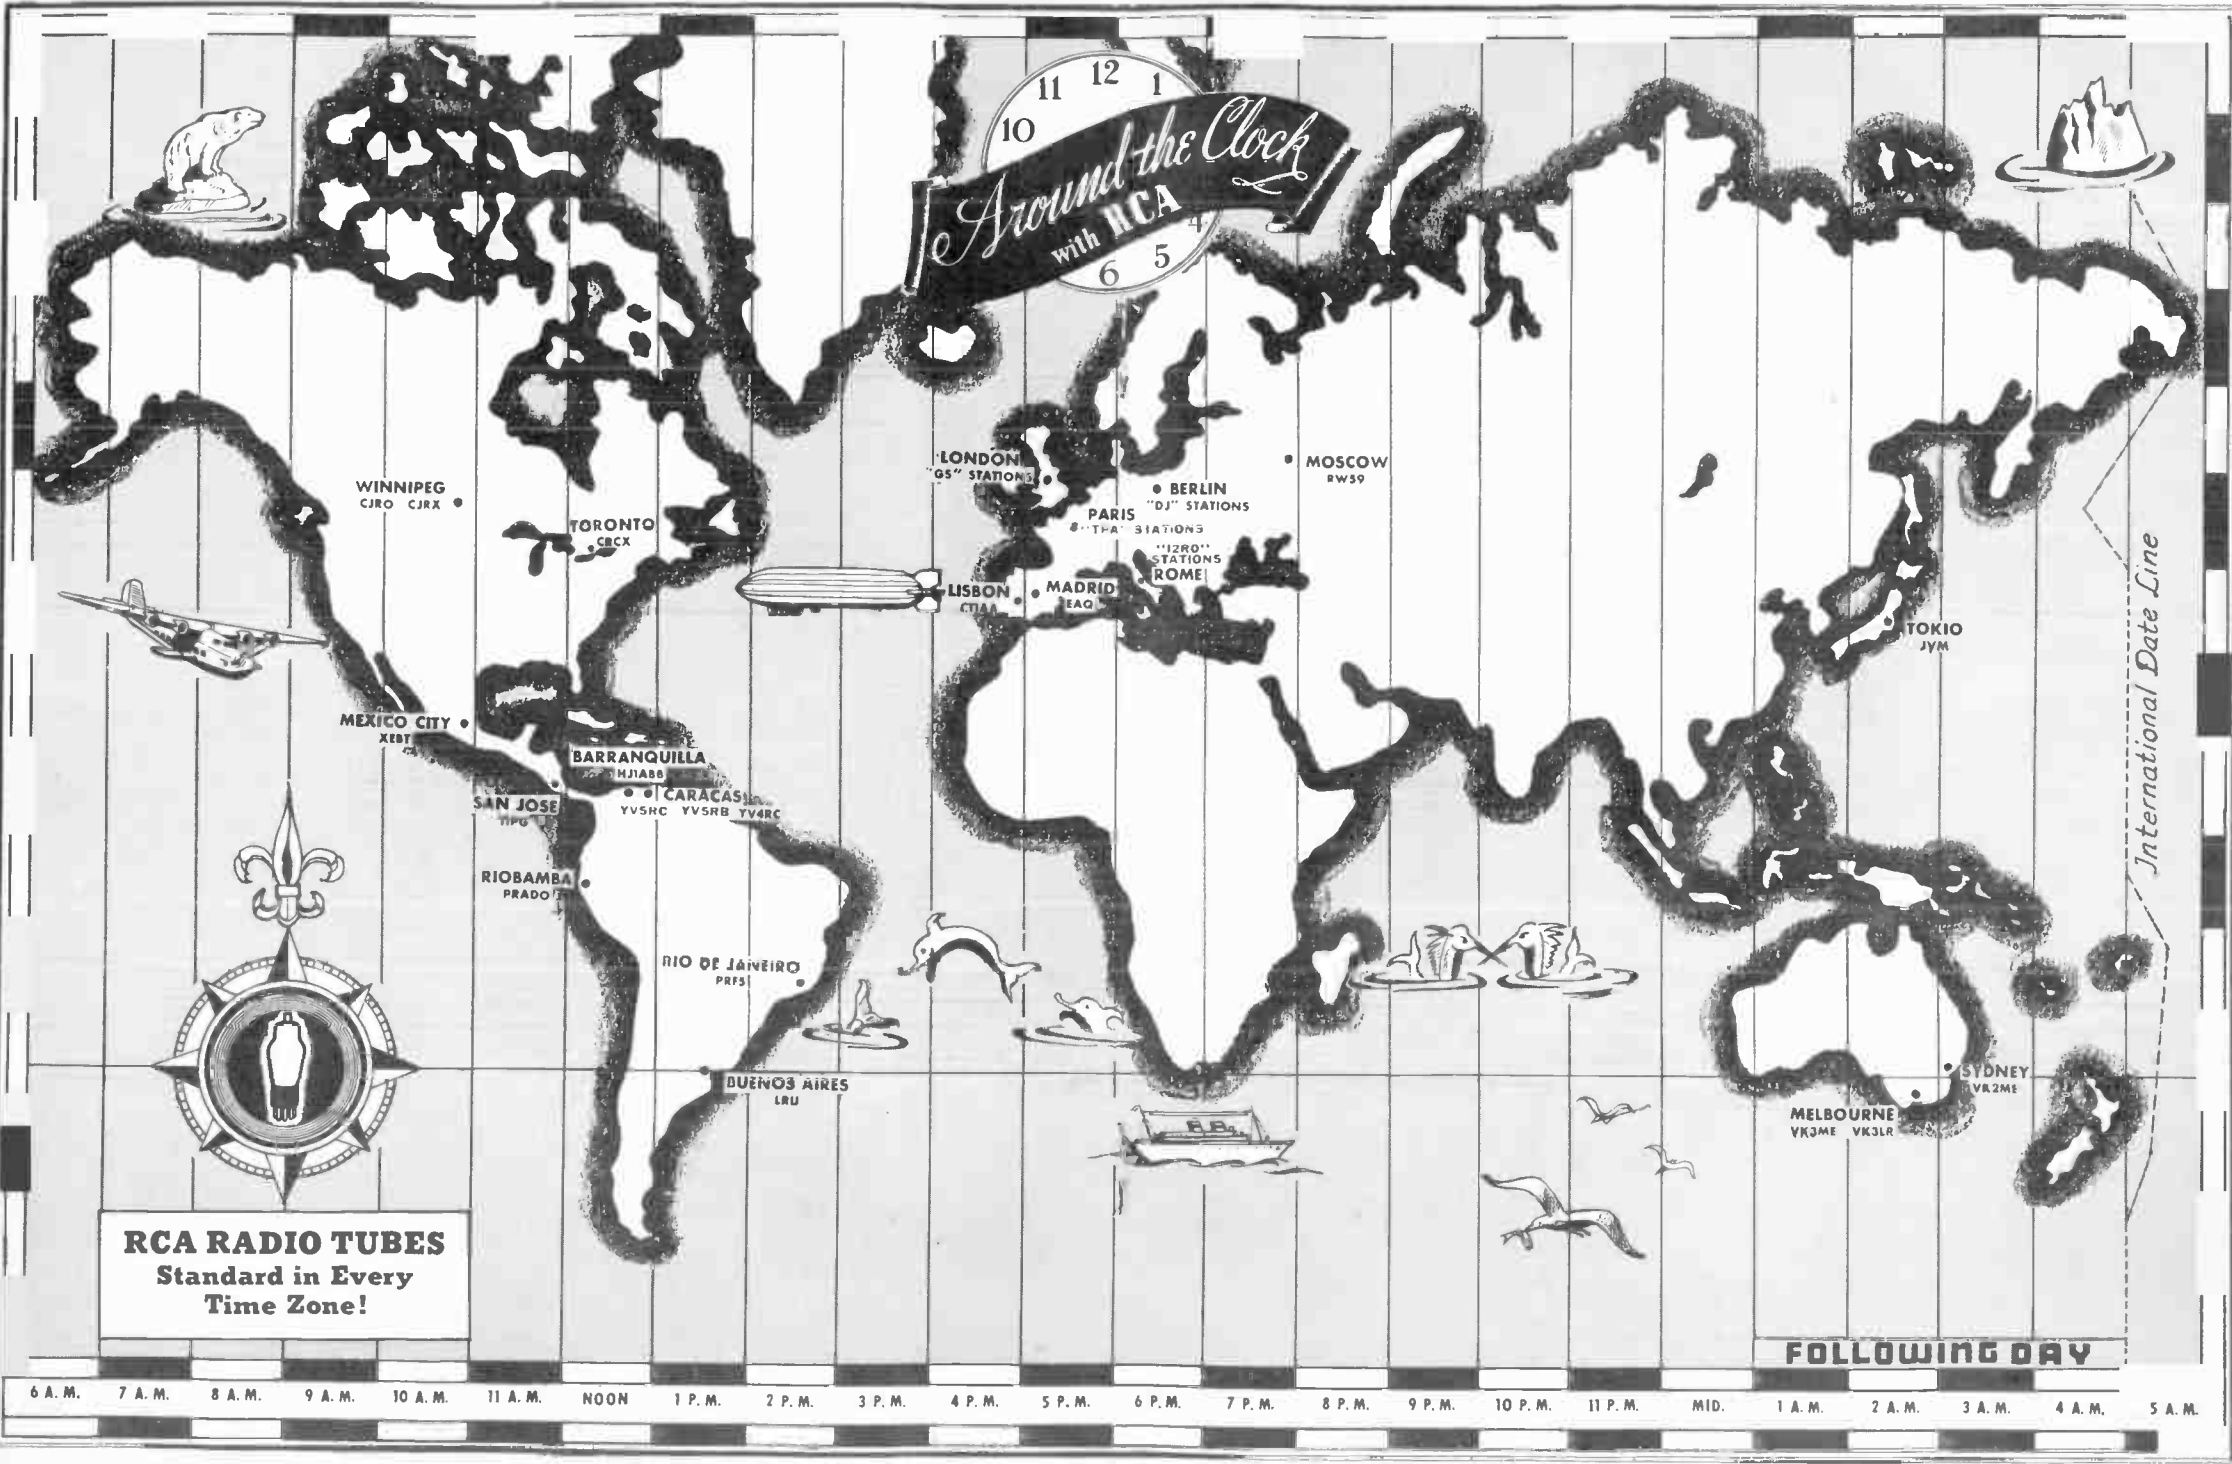

* Denotes new station authorized but not yet in operation as of Jan. 15, 1939.

TIME ZONE CHART of the WORLD

This map of the world is divided into time zones and shows the various times in other countries corresponding to noon standard time in New York. For example: when it's noon in New York, the clocks in Moscow read 7:00 P. M., etc. For purposes of clarity, only the principal short-wave stations are shown. Use these as reference points to approximate the locations of other stations.