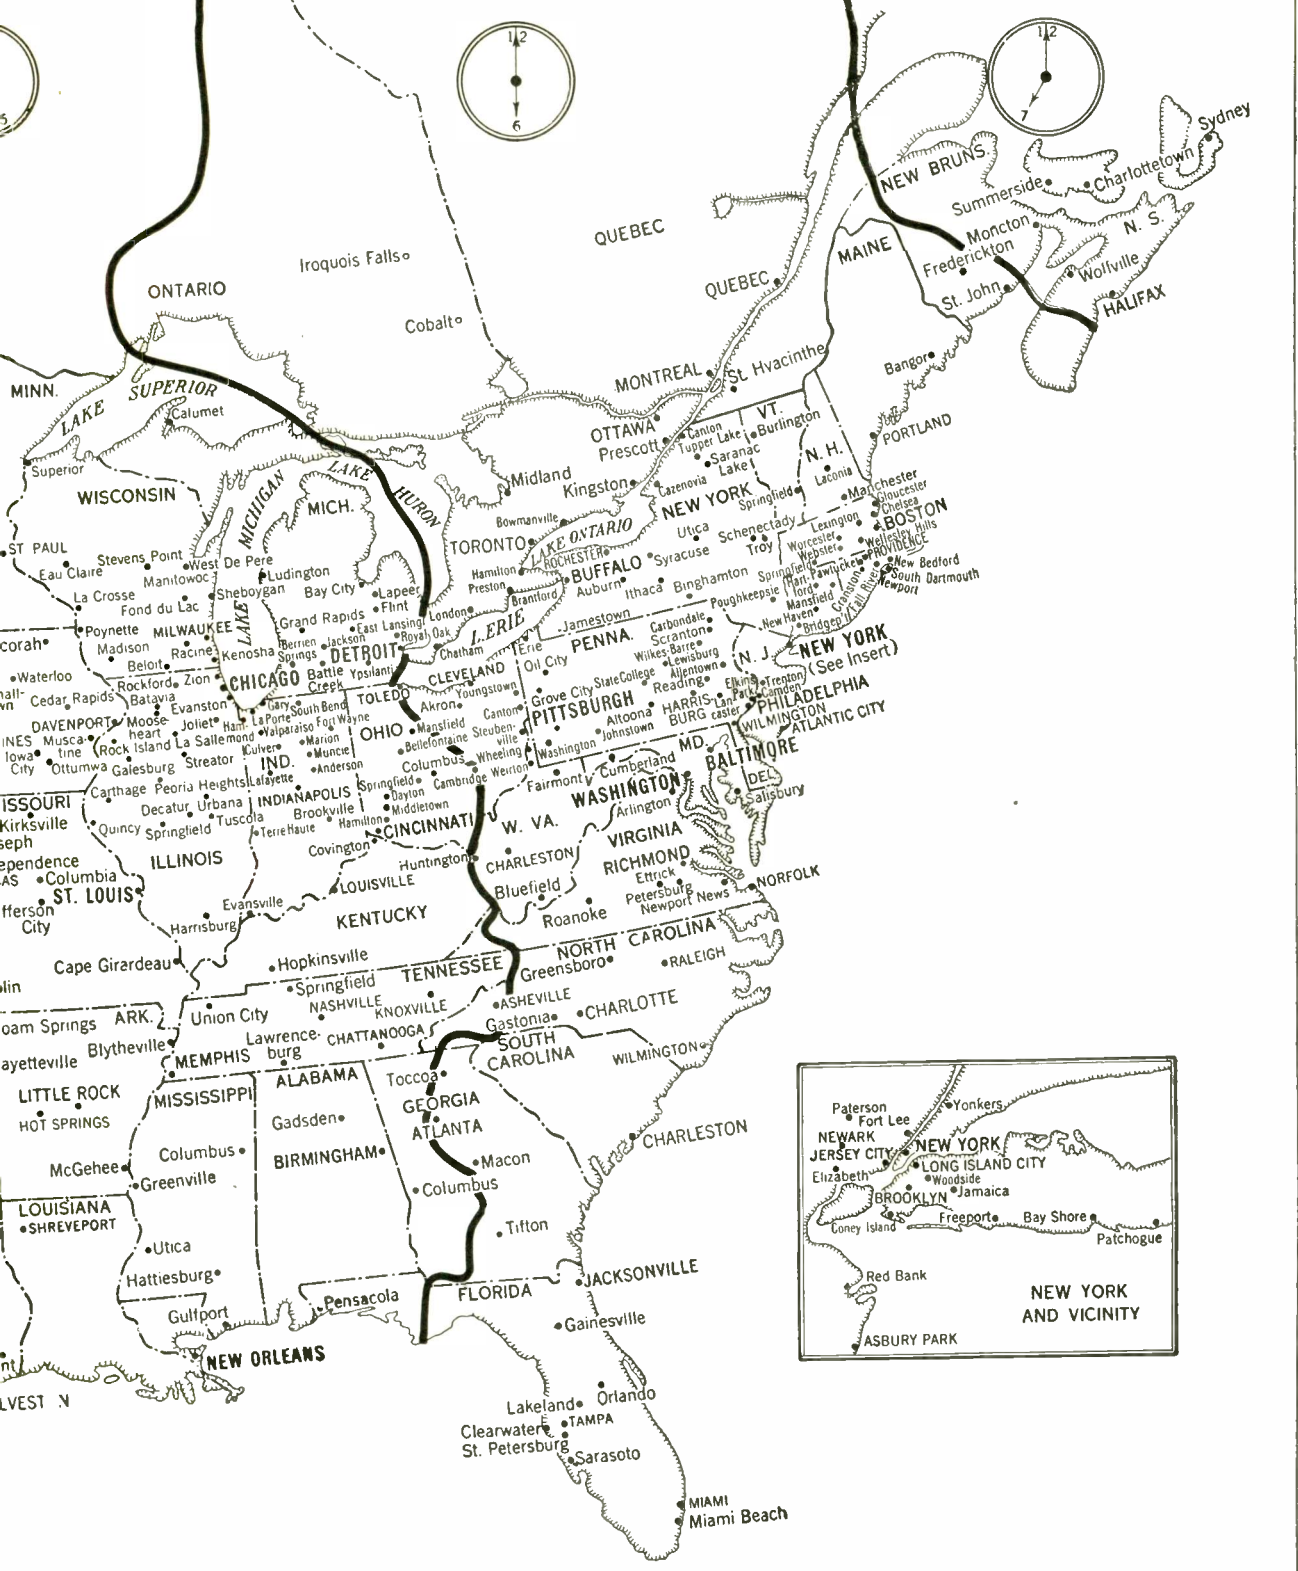

RADIO MAP OF UNITED STATES AND SOUTHERN CANADA

COPYRIGHTED BY THE RADIO DIAL, NEW YORK

TIME

EASTERN TIME

ATLANTIC OR INTERCOLONIAL TIME

S. NEWMAN, NEW YORK

WHAT'S ON THE AIR TONIGHT

First line: N.B.C. Key Station WEAJ.
 Second line: N.B.C. Key Station WJZ.
 Third line: C.B.S. Key Station WABC.