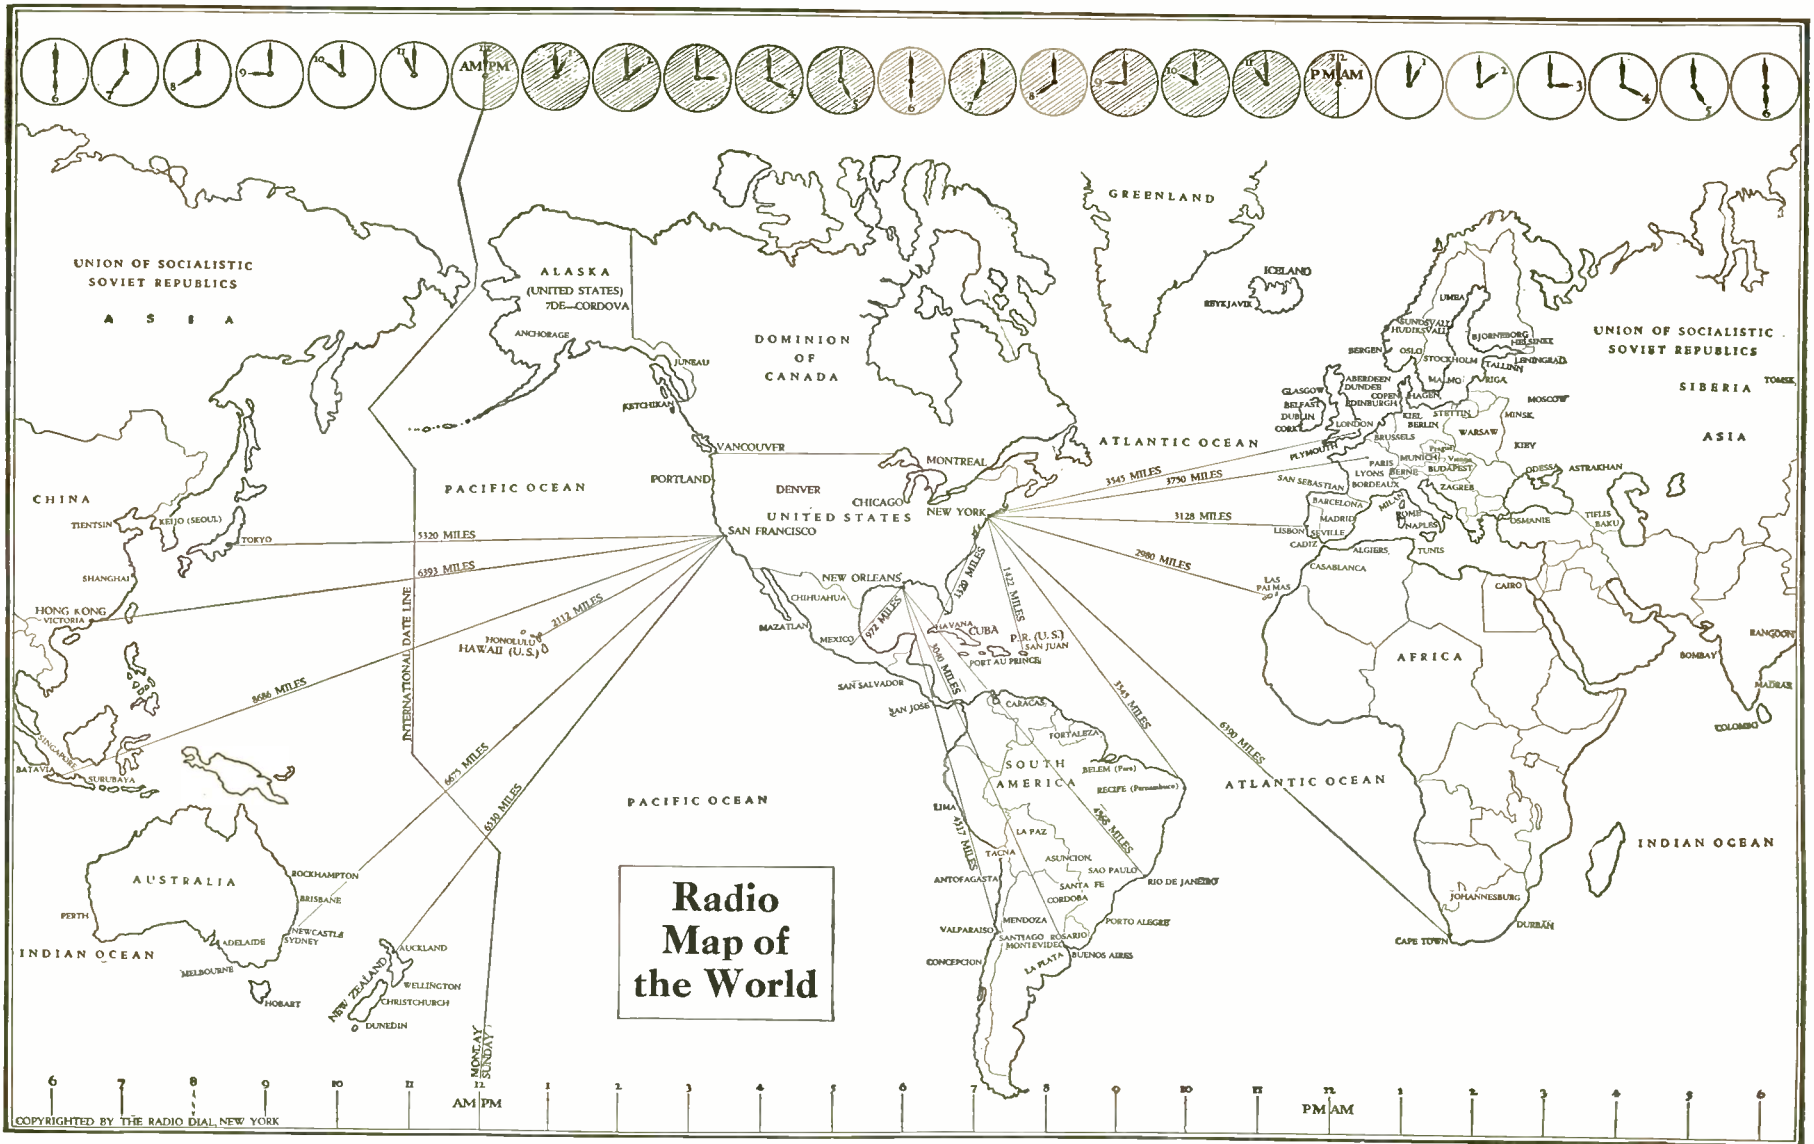

Foreign Broadcasting Stations

MEXICO — WEST INDIES — CENTRAL AND SOUTH AMERICA

Station	Meters	Location	Power (Watts)	Station	Meters	Location	Power (Watts)
ARGENTINA				CM2JP	245.5	Habana	15
B2	275	Buenos Aires	100	CM2OH	300	Habana	15
D3	253.3	Buenos Aires	100	CM2OK	360	Habana	100
LOJ	270	Buenos Aires	1000	CM2RK	326	Habana	50
LOL	236	Buenos Aires	2000	CM2SE	211	Habana	10
LON	210	Buenos Aires	5000	CM2TW	270	Habana	10
LOO	252	Buenos Aires	1000	CM2UF	228	Habana	100
LOQ	261.8	Buenos Aires	3000	CM2WX	261	Habana	150
LOR	344.8	Buenos Aires	1000	CM2XA	230	Habana	200
LOS	291.2	Buenos Aires	5000	CM2XX	225	Habana	10
LOT	400	Buenos Aires	1000	CM2FG	226	Hershey	20
LOV	361.5	Buenos Aires	1000	CM2JF	252	Marianao	15
LOW	303	Buenos Aires	1000	CM2JL	294	Marianao	7½
LOX	380	Buenos Aires	1000	CM2MA	277	Marianao	50
LOY	315.2	Buenos Aires	1000	CM2SW	274	Marianao	7½
LOZ	330	Buenos Aires	1000	CM7NM	264	Nuevitas	20
H5	275	Cordoba	100	CM6HS	200	Sagua la Grande	10
H6	250	Cordoba	20	CM6KP	280	Sancti Spiritus	20
LOP	425	La Plata	1000	CM6MN	210	Santa Clara	20
LOU	380	Mendoza	500	CM8HS	200	Santiago	30
M6	348	Mendoza	10	CM8BY	150	Santiago	30
F2	270	Rosario	100	CM8KW	250	Santiago	15
F1	279	Santa Fe	20	CM6KW	368	Tuinucu	100
BOLIVIA				GUATEMALA			
.....	175	La Paz	50	.....	310	Guatemala	1000
.....	300	La Paz	50	HAITI			
.....	...	La Paz	..	HHK	361.2	Port au Prince	1000
BRAZIL				MEXICO			
SKV	600	Bahia	50	XFF	325	Chihuahua	250
SQBE	24	Bahia	..	XEA	250	Guadalajara	100
SQAF	340	Curytiba	8	XFC	475	Jalapa	350
SQAY	380	Juiz de Fora	200	XES	250	Lerdo	250
.....	34	Para	..	XEY	548.6	Merida	100
.....	310	Pernambuco	300	XEB	450	Mexico City	1000
.....	...	Porto Alegre	..	XEN	410	Mexico City	1000
SQAA	400	Rio de Janeiro	2000	XEX	325	Mexico City	500
SQAB	310	Rio de Janeiro	500	XFA	500-600	Mexico City	50
SQAJ	260	Rio de Janeiro	500	XFG	470	Mexico City	2000
SQAI	280	Santos	10	XFI	507	Mexico City	1000
SQBO	225.4	Sao Paulo	1000	XFX	357	Mexico City	500
SQAG	360	Sao Paulo	1000	XEH	311	Monterrey	100
SQAK	350	Sao Paulo	10	XEI	300	Morelia	100
.....	425	Sorocaba	..	XEF	265	Oaxaca	100
CHILE				XEE	312	Puebla	100
CMAO	...	Antofagasta	..	PARAGUAY			
CMAI	345	Concepcion	1500	.....	...	Asuncion	12
CMAD	320	Santiago	1000	PERU			
CMAE	280	Santiago	100	OAX	360	Lima	1500
CMAT	550	Tacna	200	SALVADOR			
.....	...	Talcahuano	..	AQM	482	Salvador	500
CMAK	245	Temuco	100	URUGUAY			
.....	400	Valparaiso	50	CWOA	428.4	Montevideo	1000
CUBA				CWOF	300	Montevideo	100
CM6EV	250	Caibarien	50	CWOG	280	Montevideo	10
CM6LO	325	Caibarien	250	CWOH	300	Montevideo	50
CM7AZ	225	Camaguey	10	CWOK	260	Montevideo	50
CM7GT	195	Camaguey	5	CWOL	272	Montevideo	100
CM7LO	230	Camaguey	20	CWOM	265.5	Montevideo	20
CM6YR	200	Camajuani	20	CWON	256.5	Montevideo	200
CM7BY	235	Ciego de Avila	20	CWOO	294	Montevideo	50
CM7FU	200	Ciego de Avila	15	CWOR	350	Montevideo	500
CM7HS	192	Ciego de Avila	15	CWOS	380	Montevideo	500
CM6BY	260	Cienfuegos	200	CWOW	...	Montevideo	500
CM5EV	360	Colon	106	CWOI	272	Salta	50
CMIAZ	275	Guanajay	30	CWOJ	250	Salta	10
CM1	365	Habana	500	VENEZUELA			
CMC	347	Habana	500	AYRE	375	Caracas	1000
CM2AB	250	Habana	10				
CM2AR	341	Habana	75				
CM2AZ	334	Habana	30				
CM2CP	280	Habana	10				
CM2HP	205	Habana	200