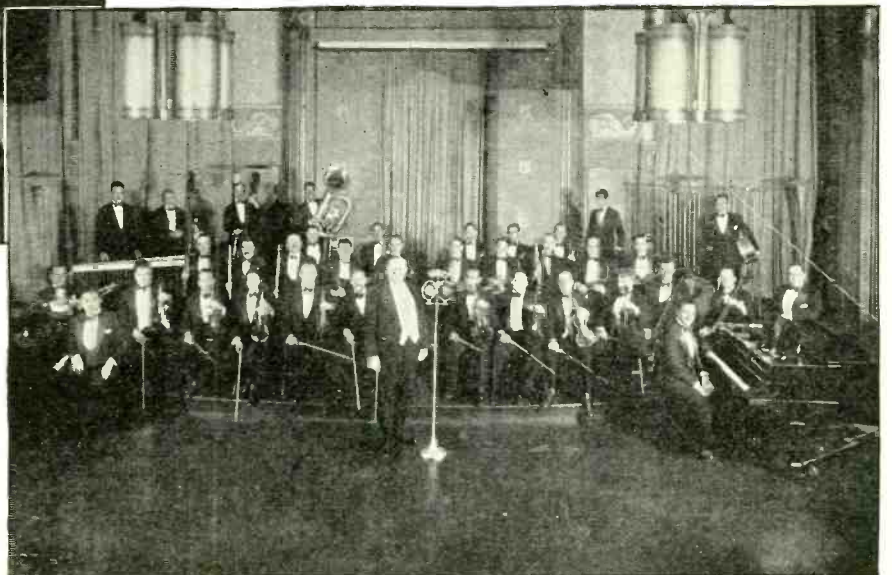

(Above) B. A. Rolfe and his Lucky Strike Dance Orchestra, N.B.C., Saturday, 10 P.M., E.S.T.