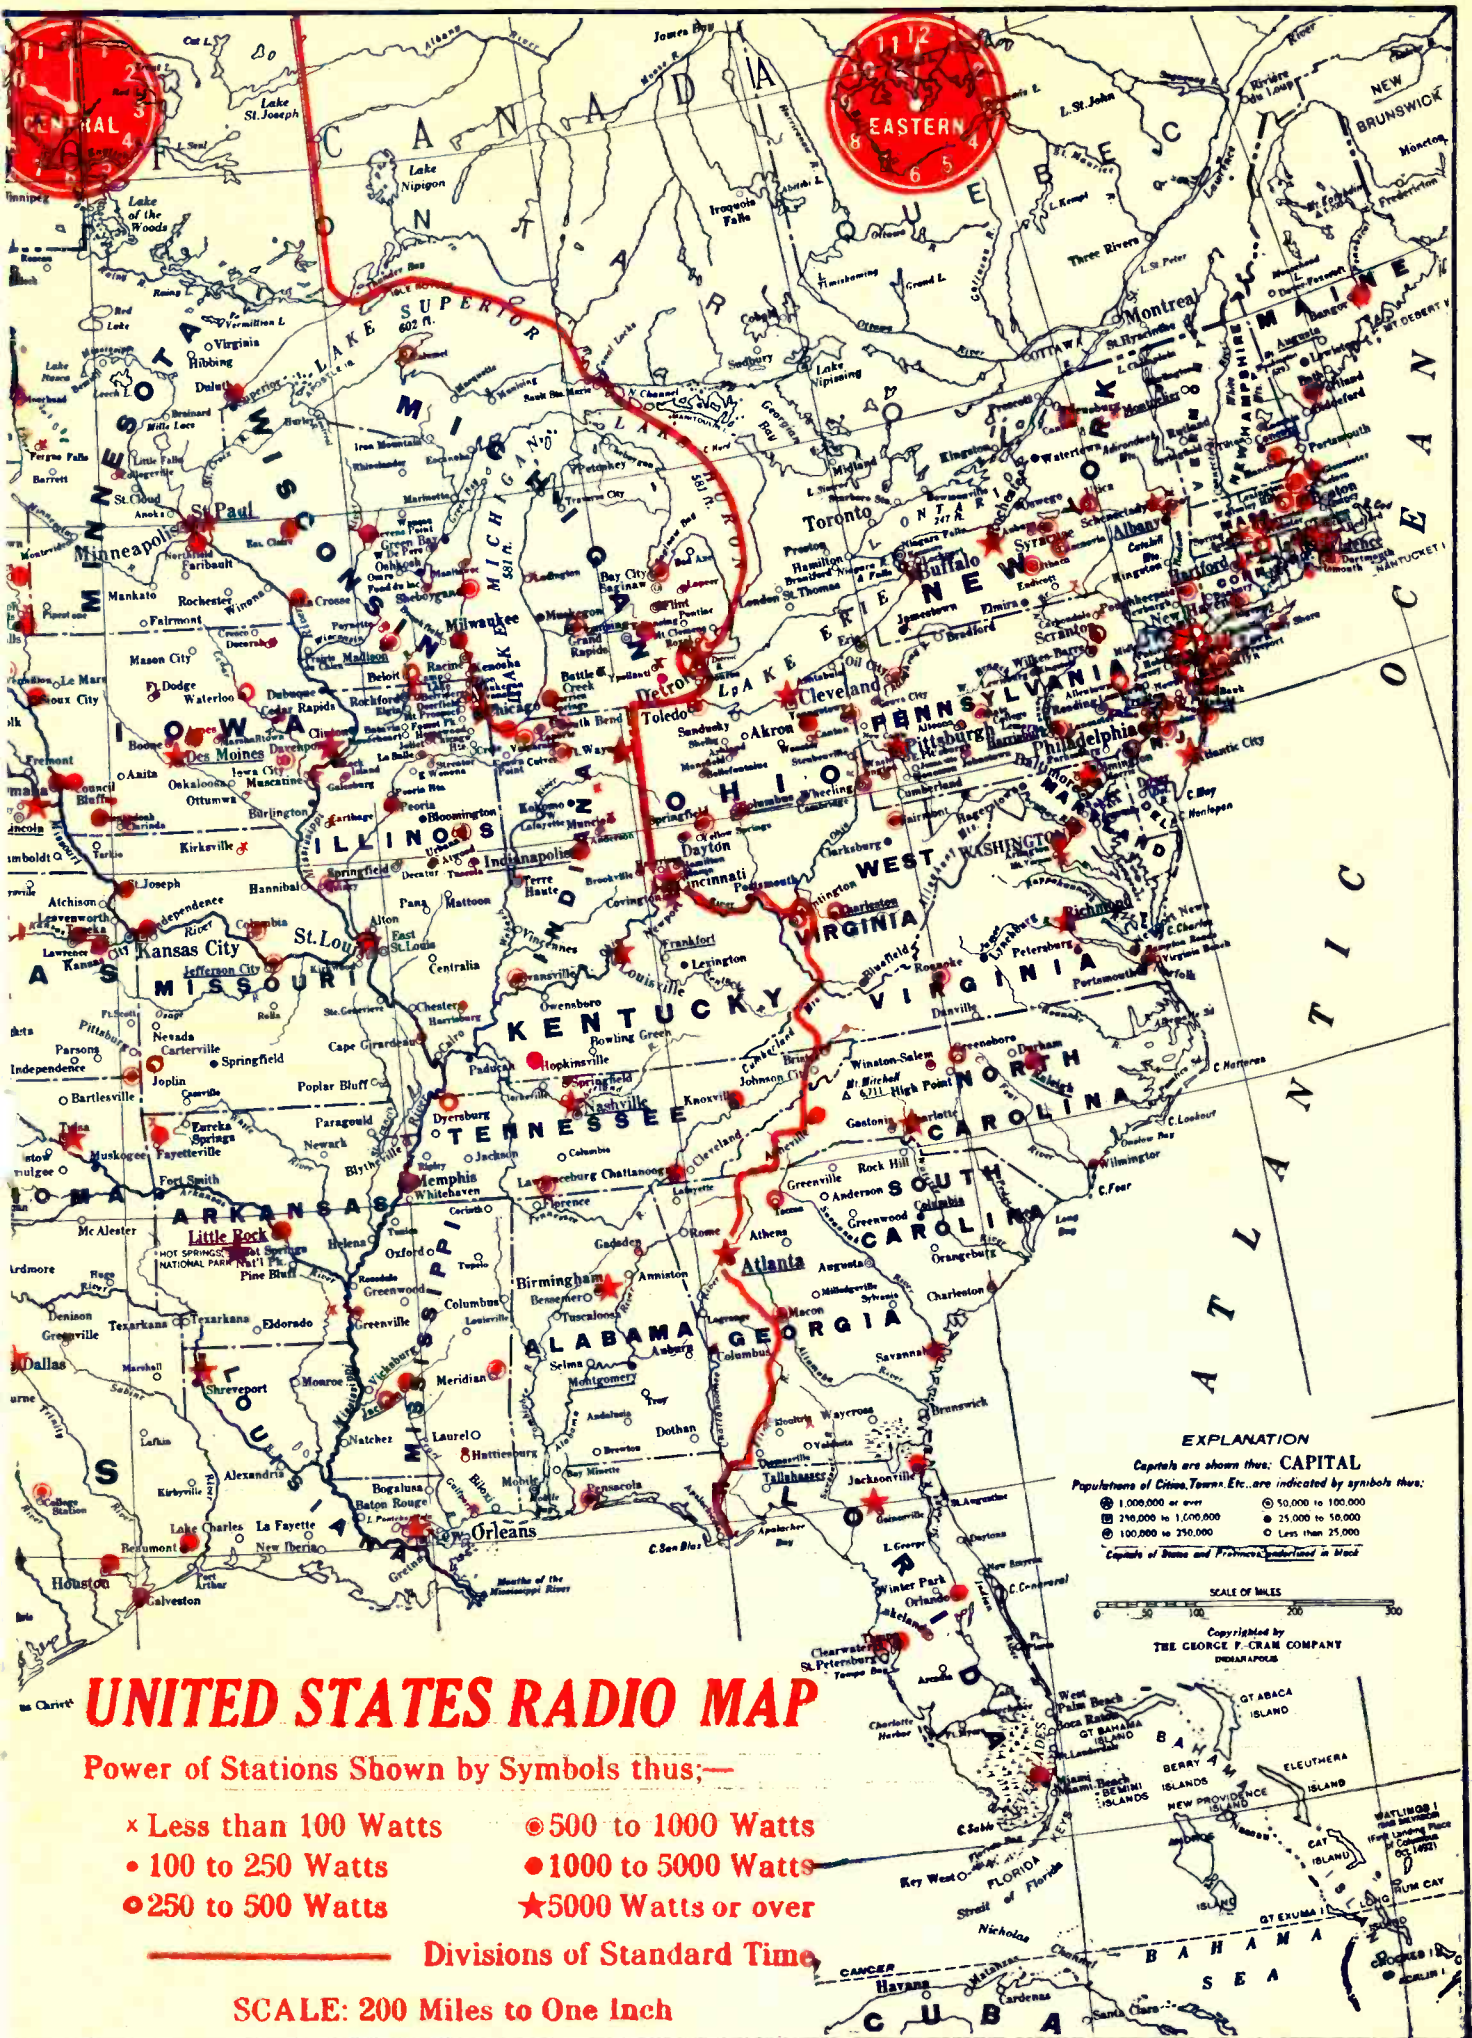

UNITED STATES RADIO MAP

Power of Stations Shown by Symbols thus;—

- × Less than 100 Watts
- 100 to 250 Watts
- ◐ 250 to 500 Watts
- ◑ 500 to 1000 Watts
- 1000 to 5000 Watts
- ★ 5000 Watts or over

— Divisions of Standard Time

SCALE: 200 Miles to One Inch

EXPLANATION

Capitals are shown thus: CAPITAL
Populations of Cities, Towns, Etc. are indicated by symbols thus:
● 1,000,000 or over   ◐ 50,000 to 100,000
◑ 250,000 to 1,000,000   ● 25,000 to 50,000
◐ 100,000 to 250,000   ○ Less than 25,000
Capitals of States and Provinces underlined in black

SCALE OF MILES
0 50 100 200 300

Copyrighted by
THE GEORGE F. CRAN COMPANY
INDIANAPOLIS