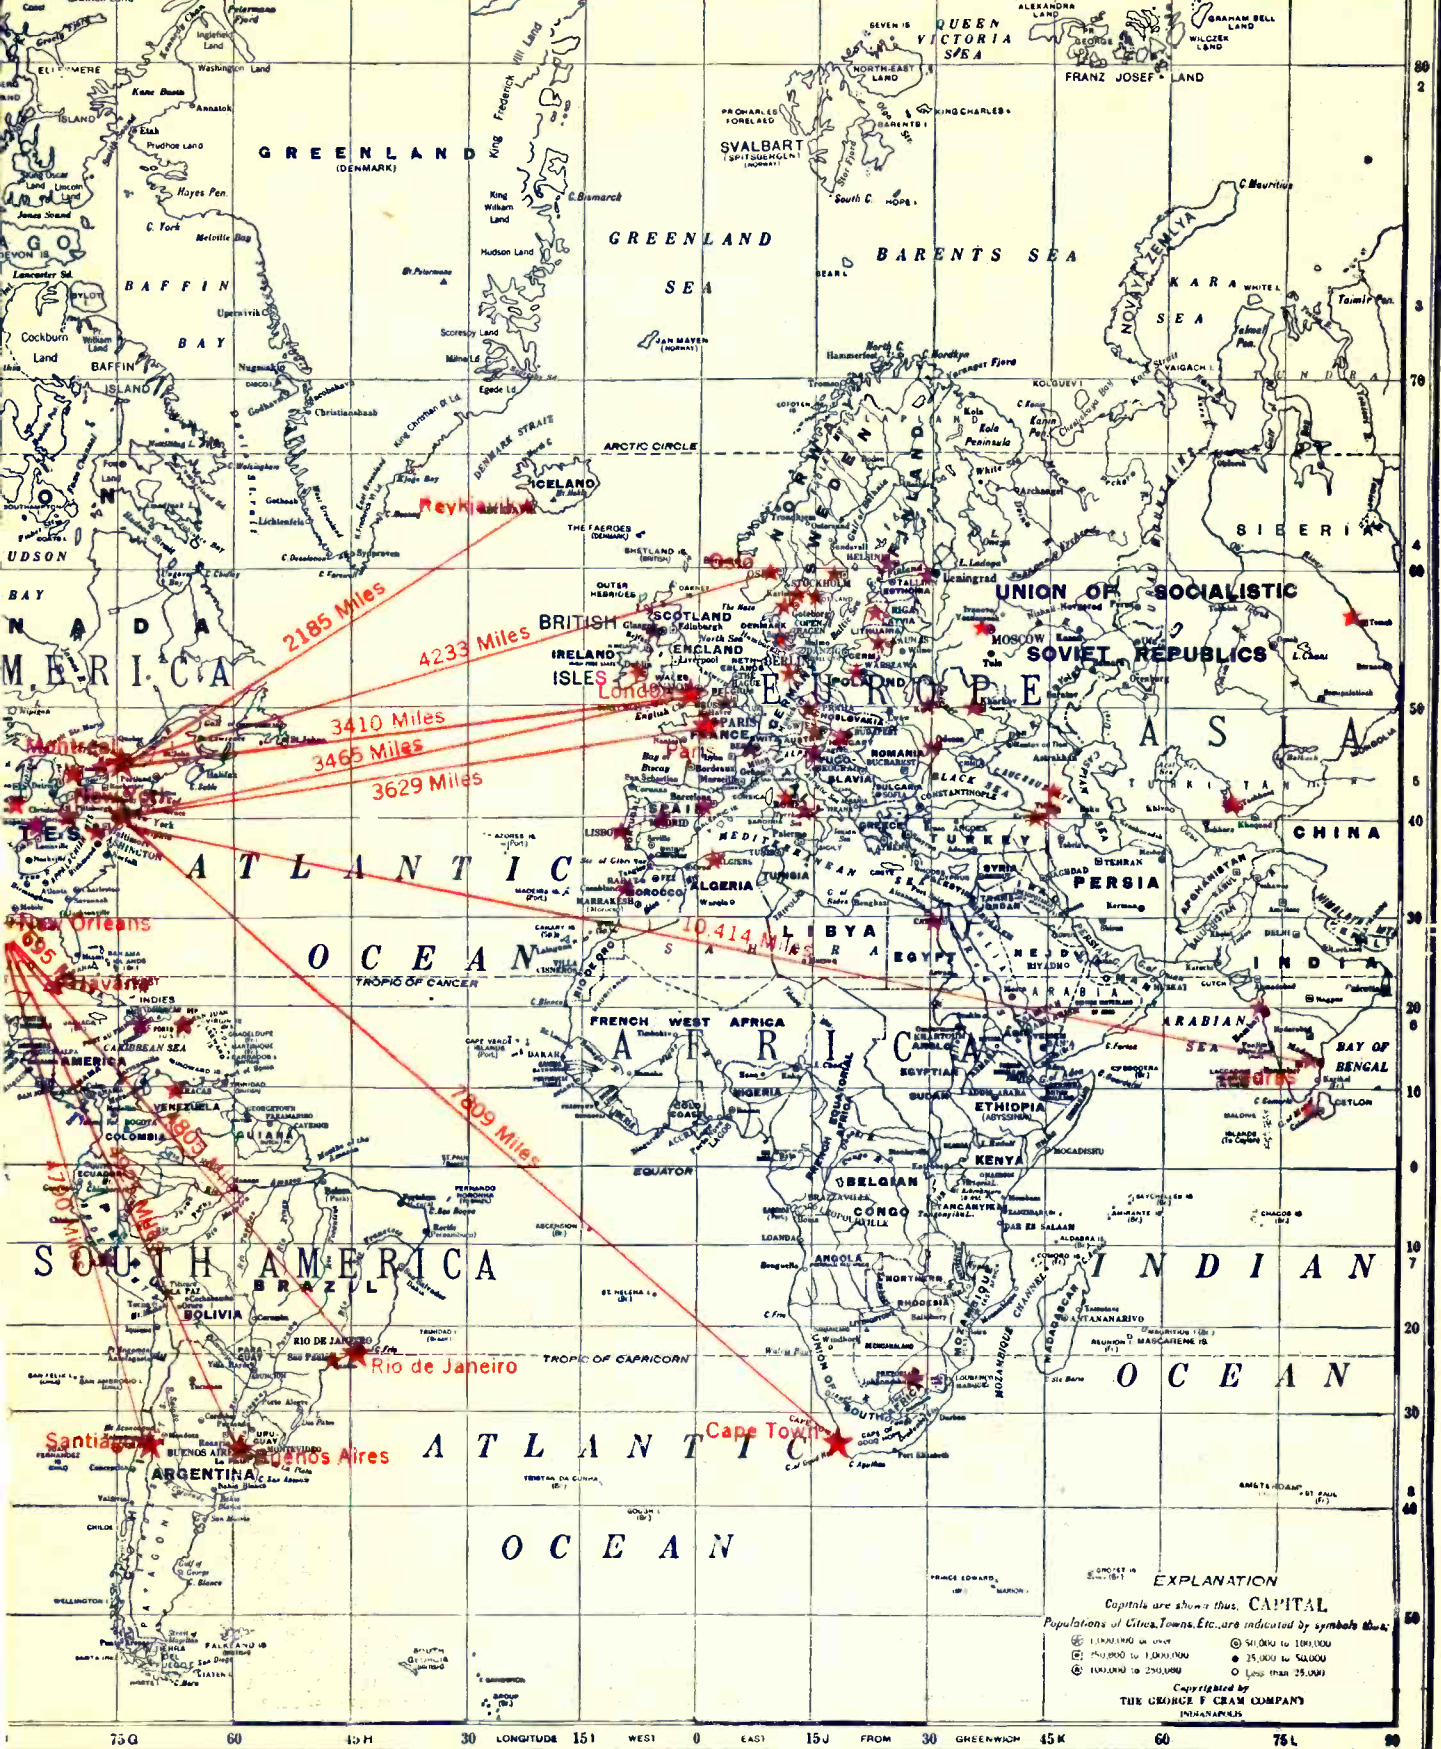

THE WORLD showing the *Principal Radio Stations -- Comparative Time and Distances*

4781 Miles

5139 Miles

PACIFIC OCEAN

614 Miles

8485 Miles

Honolulu

227 Miles

6594 Miles

7490 Miles

75G 60 45H 30 15I 0 15J 30 45K 60 75L 90

EXPLANATION
 Capitals are shown thus, CAPITAL
 Populations of Cities, Towns, Etc. are indicated by symbols thus:
 (●) 1,000,000 and over
 (○) 250,000 to 1,000,000
 (◐) 100,000 to 250,000
 (◑) 50,000 to 100,000
 (◒) 25,000 to 50,000
 (◓) Less than 25,000