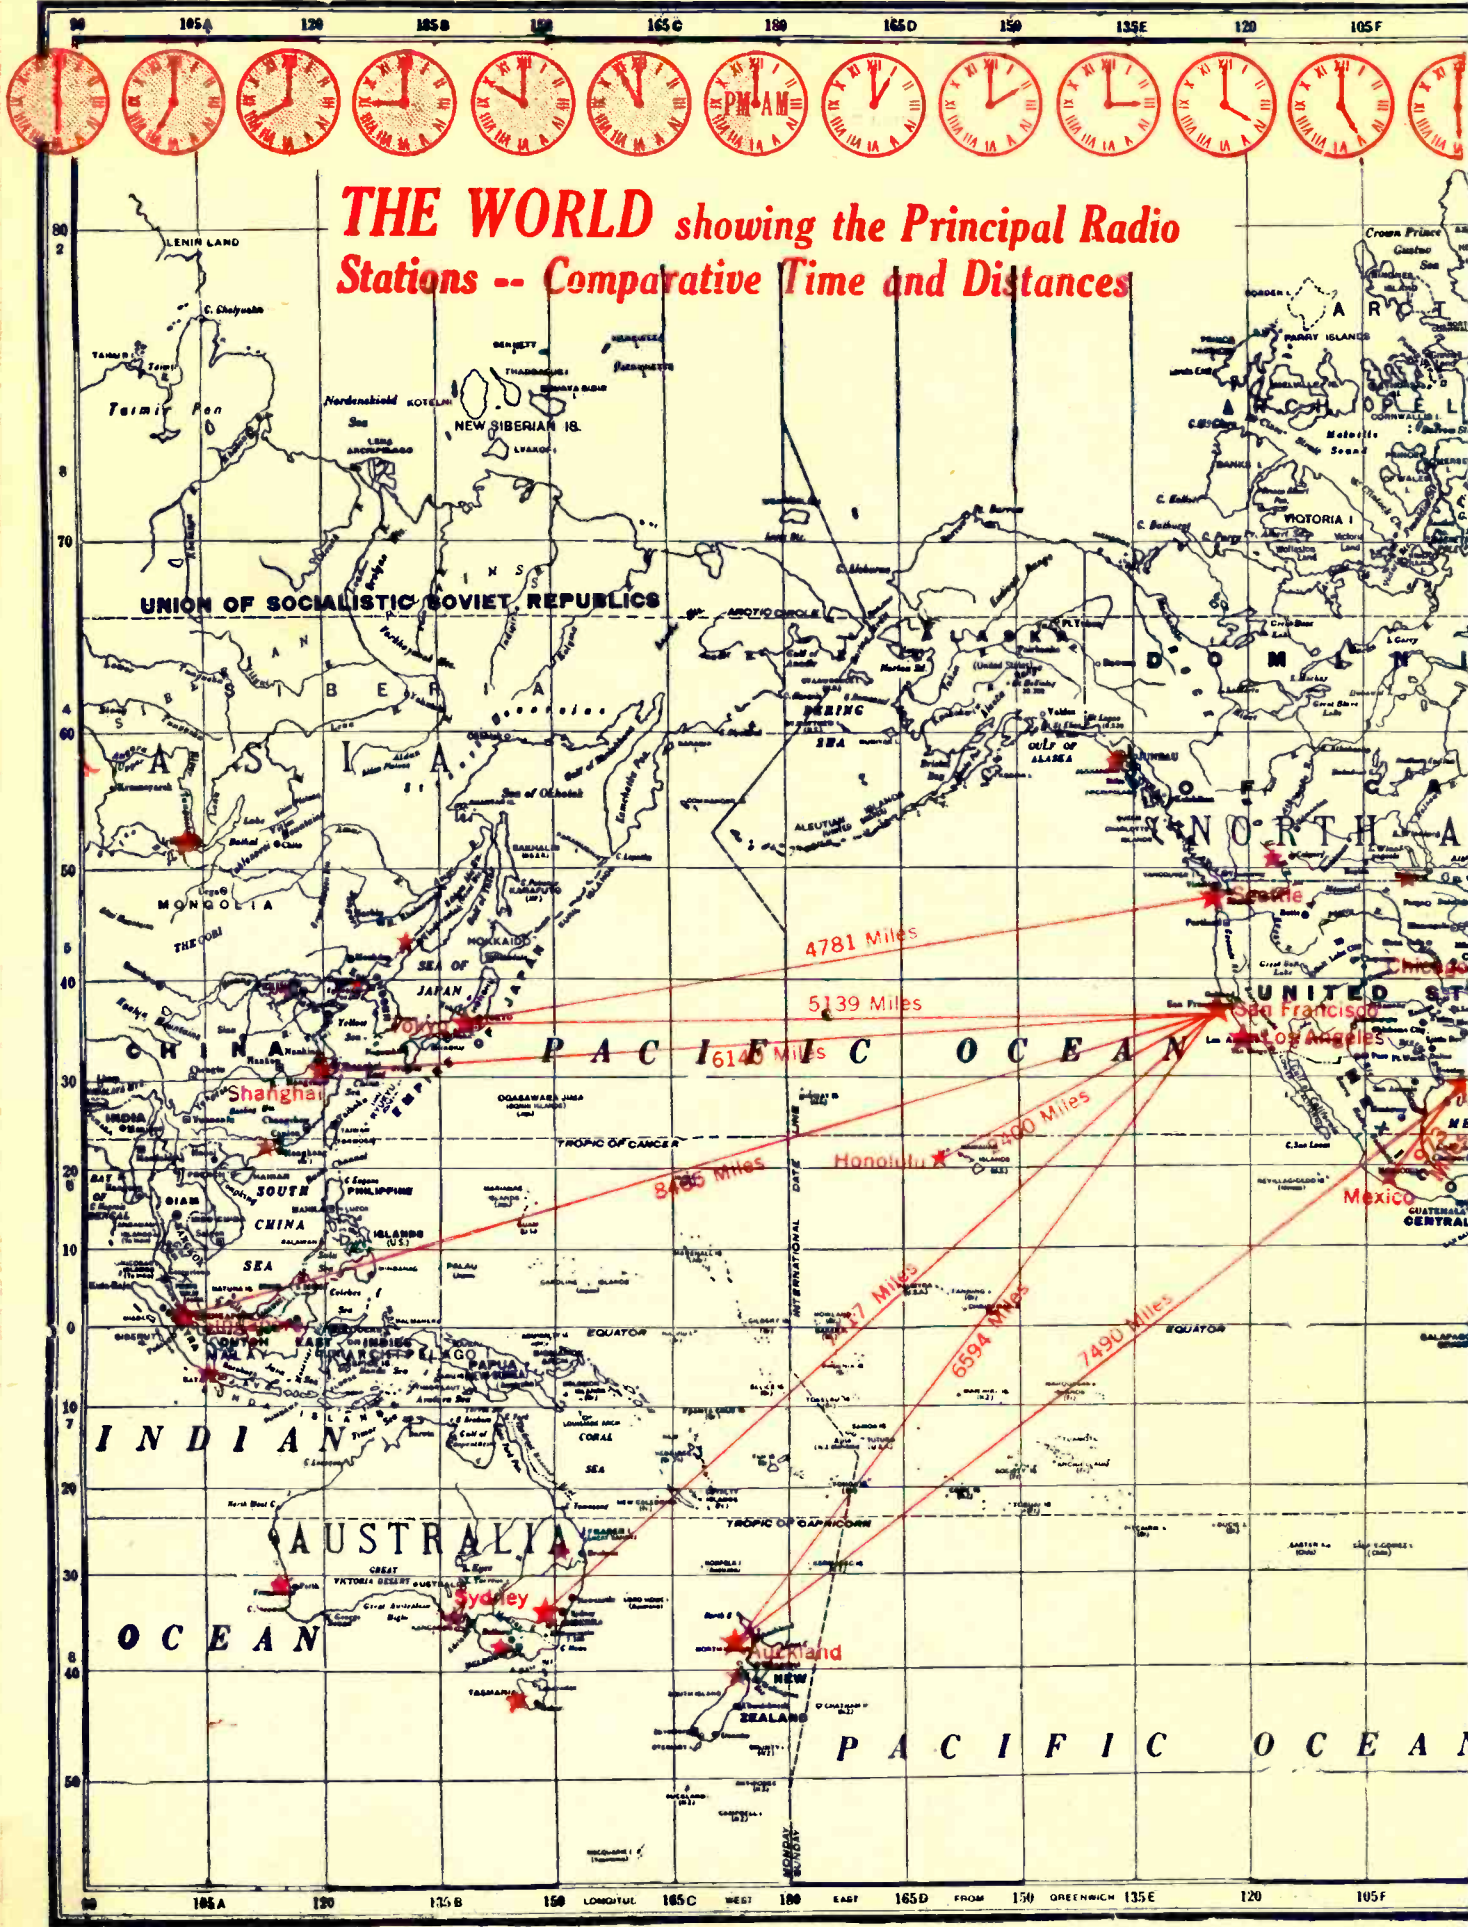

Station	Meters	Location	Power	Station	Meters	Location	Power	Station	Meters	Location	Power	
.....	280.4	Konigsberg	4000	XEX	325.9	Mexico	500	SCI	246	Kalmar	200	
.....	462.2	Langenburg	8000	XFA	O-14-42-43, 500-600	Mexico	50	SAS	52.5	Karlsborg	.....	
.....	361.9	Leipzig	4000	XFG	470	Mexico	2000	SCJ	196	Karlskrona	250	
.....	204.1	Ludwigshafen	1500	XFI	508.2	Mexico	1000	SCK	218	Karlstad	250	
.....	283	Magdeburg	.....	XFX	356.9	Mexico	500	SCL	246	Kiruna	200	
.....	267.8	Munster	1500	XC61	44	Mexico	.....	SCM	203	Kristinehamn	250	
.....	536.7	Munchen	4000	XEH	311	Monterrey	100	SCN	436	MalMBERGET	250	
AGC	17.2	Nauen	.....	XEI	299.8	Morelia	100	SBC	231	Malmö	600	
AGJ	56.7	Nauen	.....	XEF	265.3	Oaxaca	100	SBG	1348	Motula	30000	
.....	1800	Norddeich	1000	XEE	312.3	Puebla	100	SCO	270	Norrköping	250	
.....	240	Nurnberg	1000	MOROCCO			.....	SCV	237	Orebro	200	
.....	230	Schaerbeek	.....	AIN	51	Casablanca	.....	SCW	278	Ornskoldsvik	200	
.....	283	Stettin	750	CNO	305	Casablanca	25	SBF	770	Ostersund	600	
.....	374.1	Stuttgart	4000	.....	724.6	Rabat	2000	SCP	246	Sefle	400	
GREAT BRITAIN AND NORTHERN IRELAND				NETHERLANDS				SWITZERLAND				
2BD	311.2	Aberdeen	1500	PCFF	2125	Amsterdam	2000	SCB	236	Uddevalla	50	
2BE	302.7	Belfast	1500	.....	566	Bloemendaal	100	SCS	284	Umea	200	
5IT	326.1	Birmingham	1500	PCFF	1100	De Bilt	.....	SCT	253	Uppsala	150	
6BM	491.8	Bournemouth	1500	PF5	41.3	Eindhoven	.....	SCU	483	Varberg	300	
5WA	323.2	Cardiff	1500	HDO	1050	Hilversum	5000	TUNISIA				
2NM	32.5	Caterham	.....	PCJJ	30.2-31.4	Hilversum	.....	TNU	1850	Carthage	.....	
5SW	24-482.3	Chelmsford	3000	.....	340.9-1840	Huizen	.....	8KR	42.8	Constantine	.....	
5XX	1562.5	Daventry	10000	.....	18.4	Kootwijk	25000	TUA	45-1450	Tunis	100	
2DE	294	Dundee	200	.....	1875	Scheveningea	.....	TURKEY				
2EH	288.5	Edinburgh	500	DUTCH EAST INDIES				UNION OF SOCIALISTIC SOVIET REPUBLICS				
6SC	401.1	Glasgow	1500	ANE	15.93-31.86-310	Bandoeig	30	RA47	720	Armavir	200	
6KH	294	Hull	200	JFC	.....	Batavia	.....	RA56	790	Artemovsk	1200	
2LS	277.8-252.1	Leeds and Bradford	500	ANH	17	Malabar	.....	RA26	700	Astrakhan	1000	
.....	.....	.....	.....	.....	175	Soerabaja	.....	RA45	750	Baku	4000	
6LV	297	Liverpool	.....	.....	140	Soerabaja	500	RA8	750	Bogorodsk	700	
2LO	361.4	London	3000	NEW ZEALAND				RA30	525	Dnepropetrovsk	1000	
2ZY	384.6	Manchester	1500	1YA	333.3	Auckland	500	RA49	1050	Erivan	1200	
6NG	312.5	Newcastle	1500	3AC	400	Christchurch	500	RA39	925	Gomel	1200	
6NG	275.2	Nottingham	200	4YA	380	Dunedin	110	RA57	1100	Irkutsk	500	
6PY	400	Plymouth	200	2ZF	280	Palmerston	.....	RA7	800	Ivanovo-Voznesensk	180	
6PL	272.7	Sheffield	200	2YK	295	Wellington	60	RA43	477-1700	Kharkov	4000	
6ST	294	Stoke-on-Trent	200	NORWAY				RA5	755	Kiev	1300	
GUATEMALA				PARAGUAY				RA34	575	Kursk	1000	
.....	310	Guatemala	1000	.....	.....	Asuncion	12	RA38	513	Krasnodar (Ekaterinodar)	1000	
HAITI				PERU				RA42	1000	Leningrad	10000	
HHK	361.2	Port au Prince	1000	LGN	30	Bergen	1500	RA51	150	Leningrad	350	
HAWAII				.....	.....	Haalesund	.....	RA18	860	Minsk	1200	
KGU	319.0	Honolulu	500	.....	370.4	Oslo	1500	RA1	1450	Moskva (Moscow)	40000	
HONGKONG				.....	405	Porsgrund	1000	RA2	450	Moskva (Moscow)	500	
GOW	300	Victoria	1500	.....	277.0	Stavanger	1500	RA4	450	Moskva (Moscow)	300	
HUNGARY				.....	.....	Tromsø	.....	RA67	1075	Malzhik	1200	
MTI	545	Budapest	2000	.....	243.9	Trondhjem	1000	RA13	840	Nizhni-Novgorod	1500	
MT2	1050	Budapest	400	PARAGUAY				RA33	1117	Novorossiysk	4000	
MT3	.....	Budapest	12000	.....	.....	Asuncion	12	RA40	375	Odessa	1000	
ICELAND				POLAND				RA25	640	Orenburg	1000	
G2SH	192	Akureyri	.....	.....	416.1	Katowice	2000	RA64	350	Petrozavodsk	45	
.....	333.3	Reykjavik	500	.....	314.1	Krakow	1300	RA46	765	Petrozavodsk	2000	
INDIA				.....	336.3	Poznan	4000	RA14	820	Rostov-on-Don	4000	
2AX	320	Bombay	50	.....	1385.7	Warszawa (Warsaw)	1500	RA22	900	Samara	1200	
2FV	387	Bombay	100	.....	455.9	Wilno	2000	RA32	420	Saratov	250	
7BY	357.1	Bombay	3000	PORTO RICO				RA9	800	Sevastopol	25J	
7CA	370.4	Calcutta	3000	WKAQ	336.9	San Juan	500	RA68	330	Smolensk	20	

THE WORLD showing the *Principal Radio Stations -- Comparative Time and Distances*

4781 Miles

5139 Miles

PACIFIC OCEAN

614 Miles

8485 Miles

Honolulu

227 Miles

6594 Miles

7490 Miles