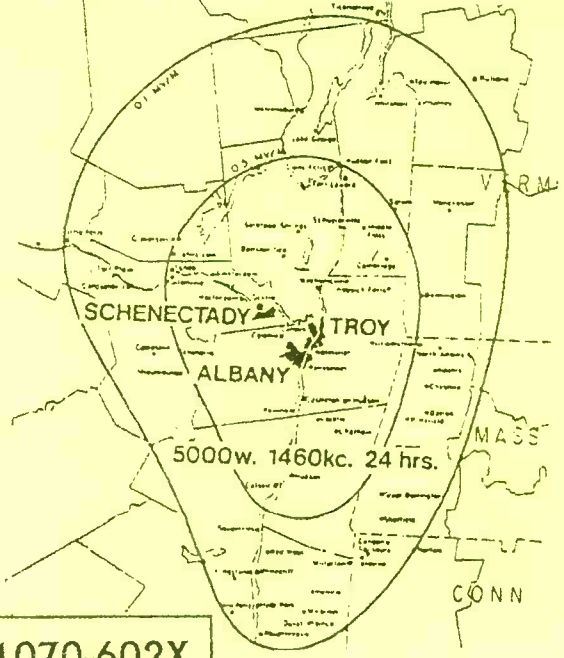

A Production of the NATIONAL RADIO CLUB  
A service to the medium wave hobby for 68 years - 1933-2001

2001

**NRC**  
WILMINGTON  
Nighttime  
**Antenna Pattern**  
**Book**  
0.1 MV/M

5th  
Edition

KLZ-AM DENVER