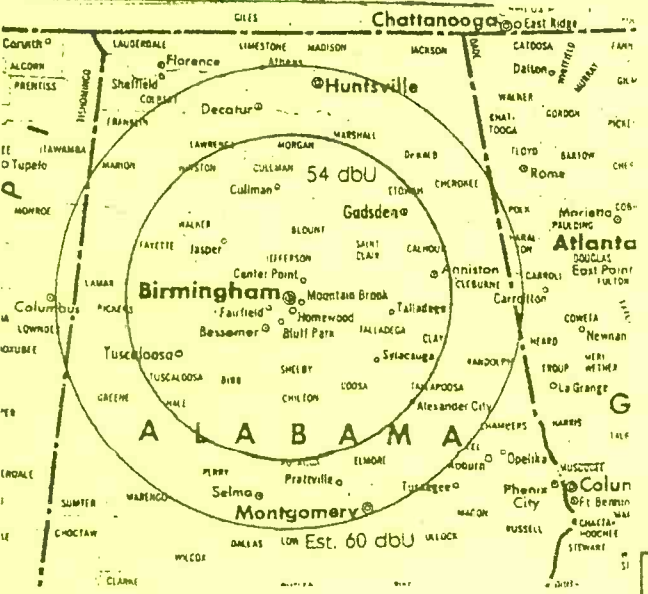

A Production of the NATIONAL RADIO CLUB  
A service to the medium wave hobby for 68 years - 1933-2001

2001

**NRC**  
WILMINGTON  
Nighttime  
**Antenna Pattern**  
**Book**  
0.1 MV/M

5th  
Edition

KLZ-AM DENVER