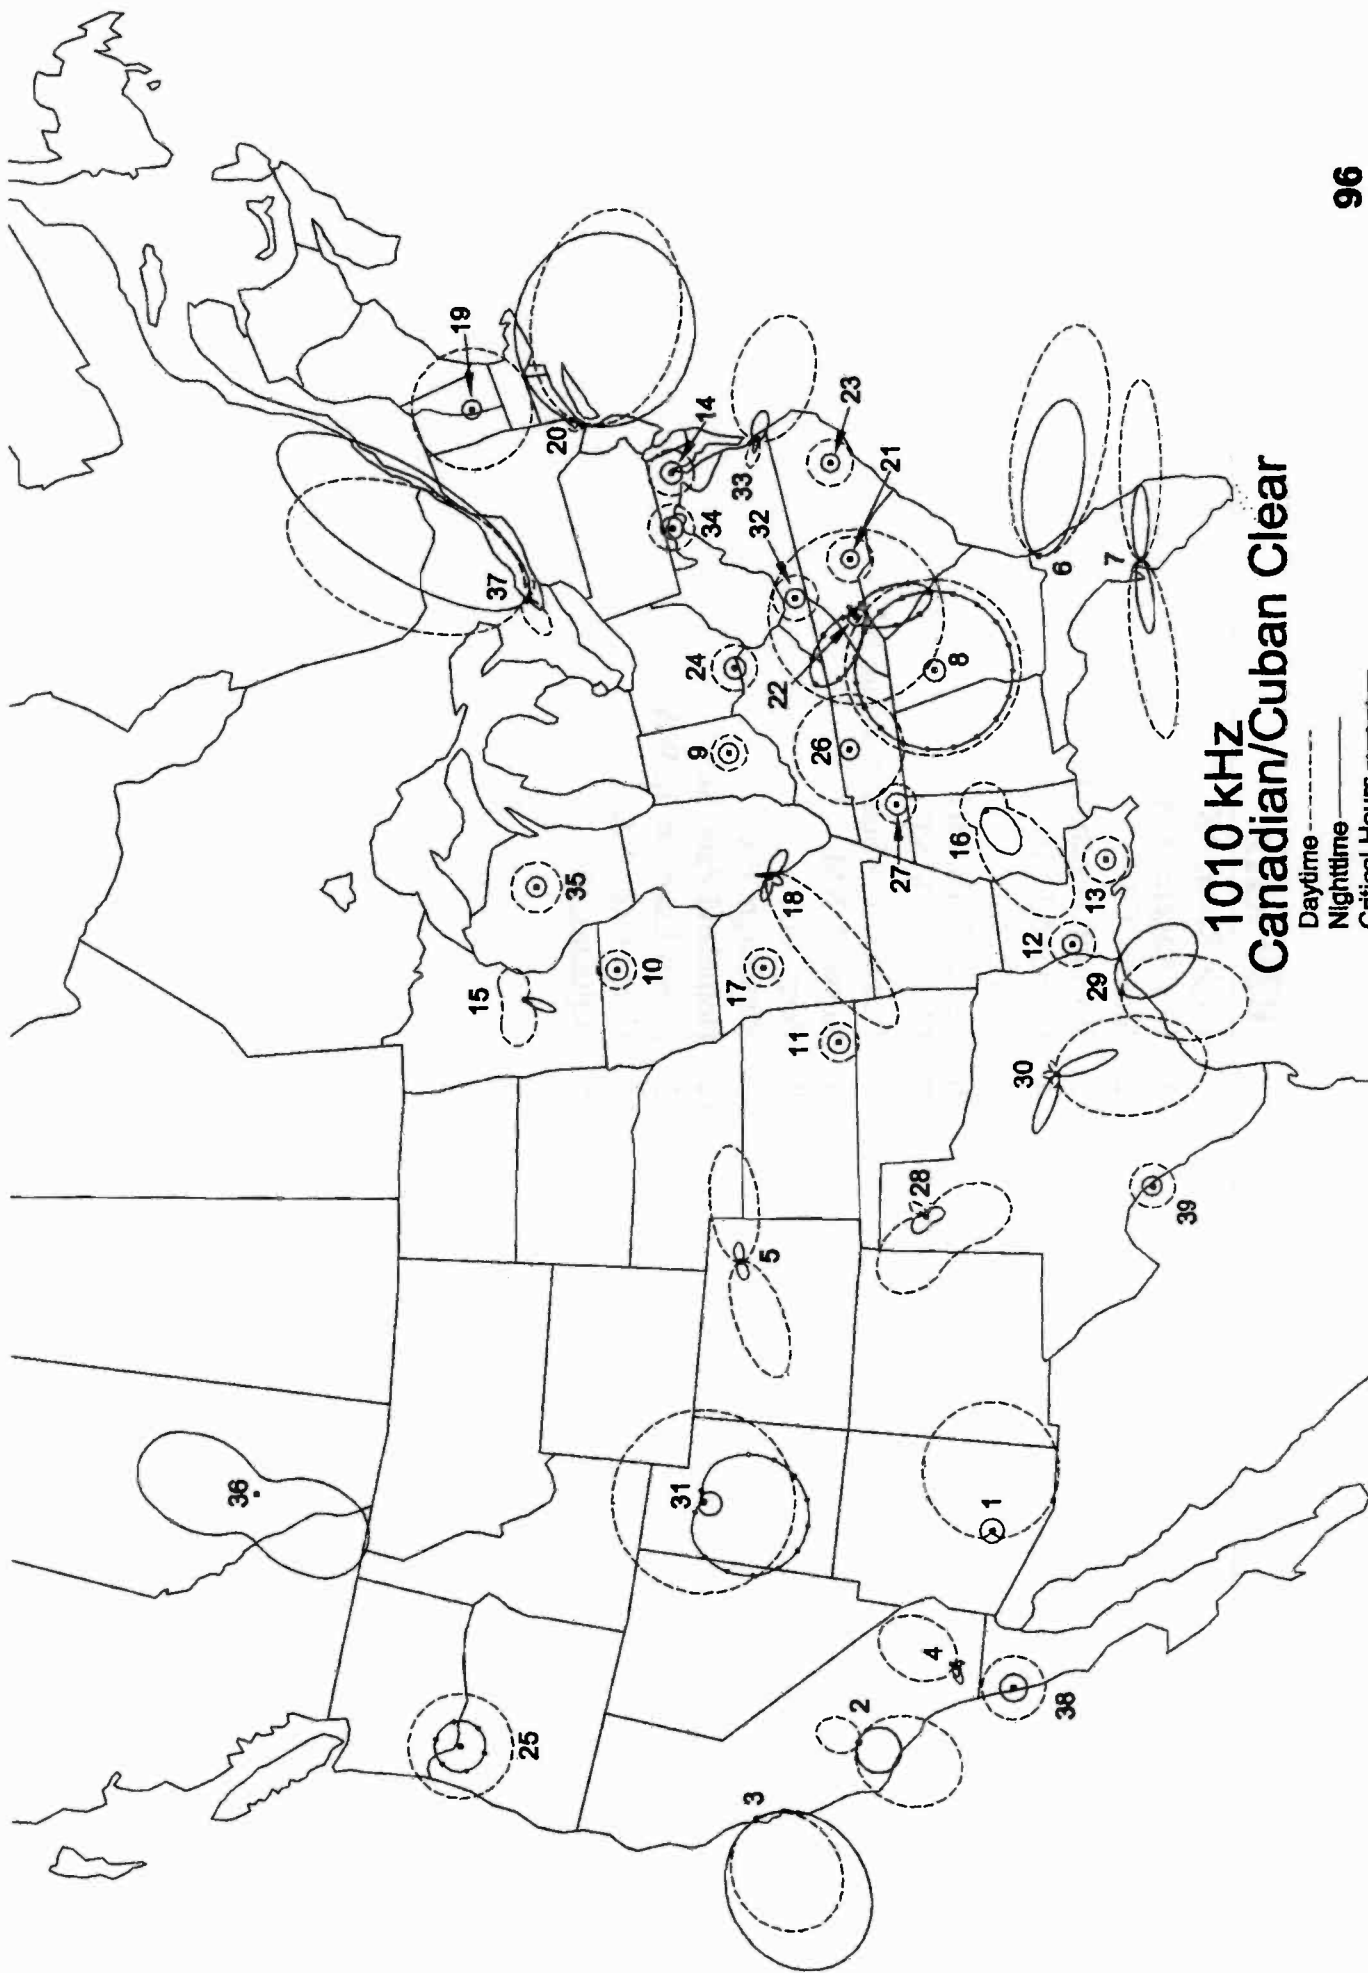

**1010 KHZ
Canadian/Cuban Clear**

1020 kHz

- A Eagle River, AK
- 1 Los Angeles, CA
- 2 Sharon, CT
- 3 Boynton Beach, FL
- 4 Carbondale, IL
- 5 Peoria, IL
- 6 Fergus Falls, MN
- 7 Plattsmouth, NE
- 8 Ocean City - Somers Point, NJ
- 9 Roswell, NM
- 10 Perry, OK
- 11 Pittsburgh, PA
- 12 Homeland Park, SC
- 13 Moses Lake North, WA
- 14 Union Gap, WA
- 15 Adjuntas, PR