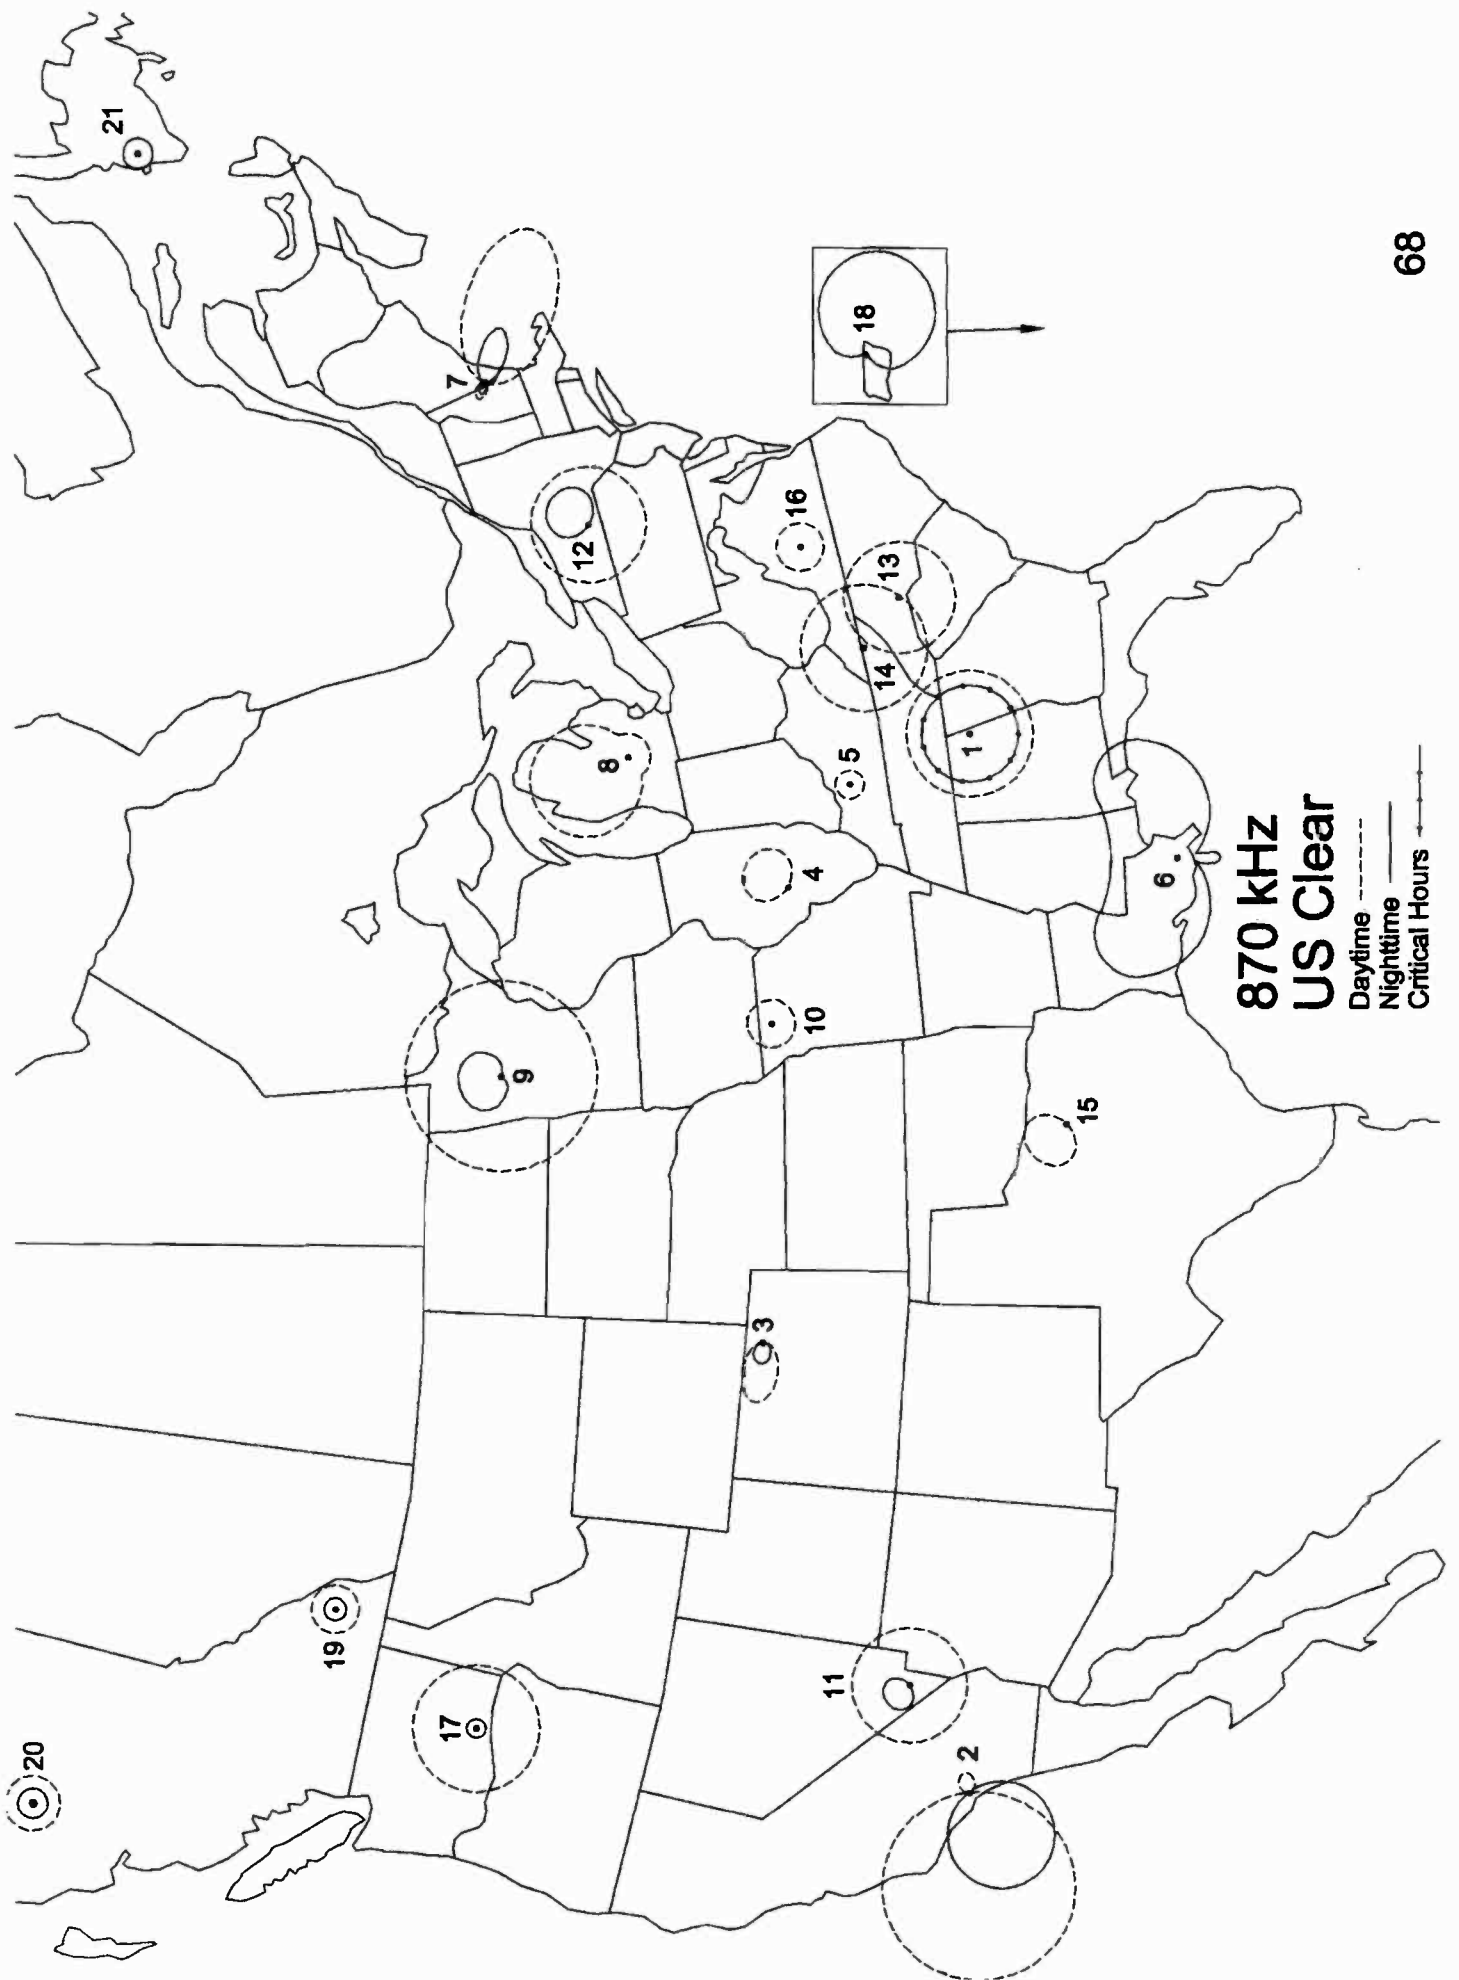

**870 kHz
US Clear**

Daytime ———
Nighttime - - - -
Critical Hours ←→