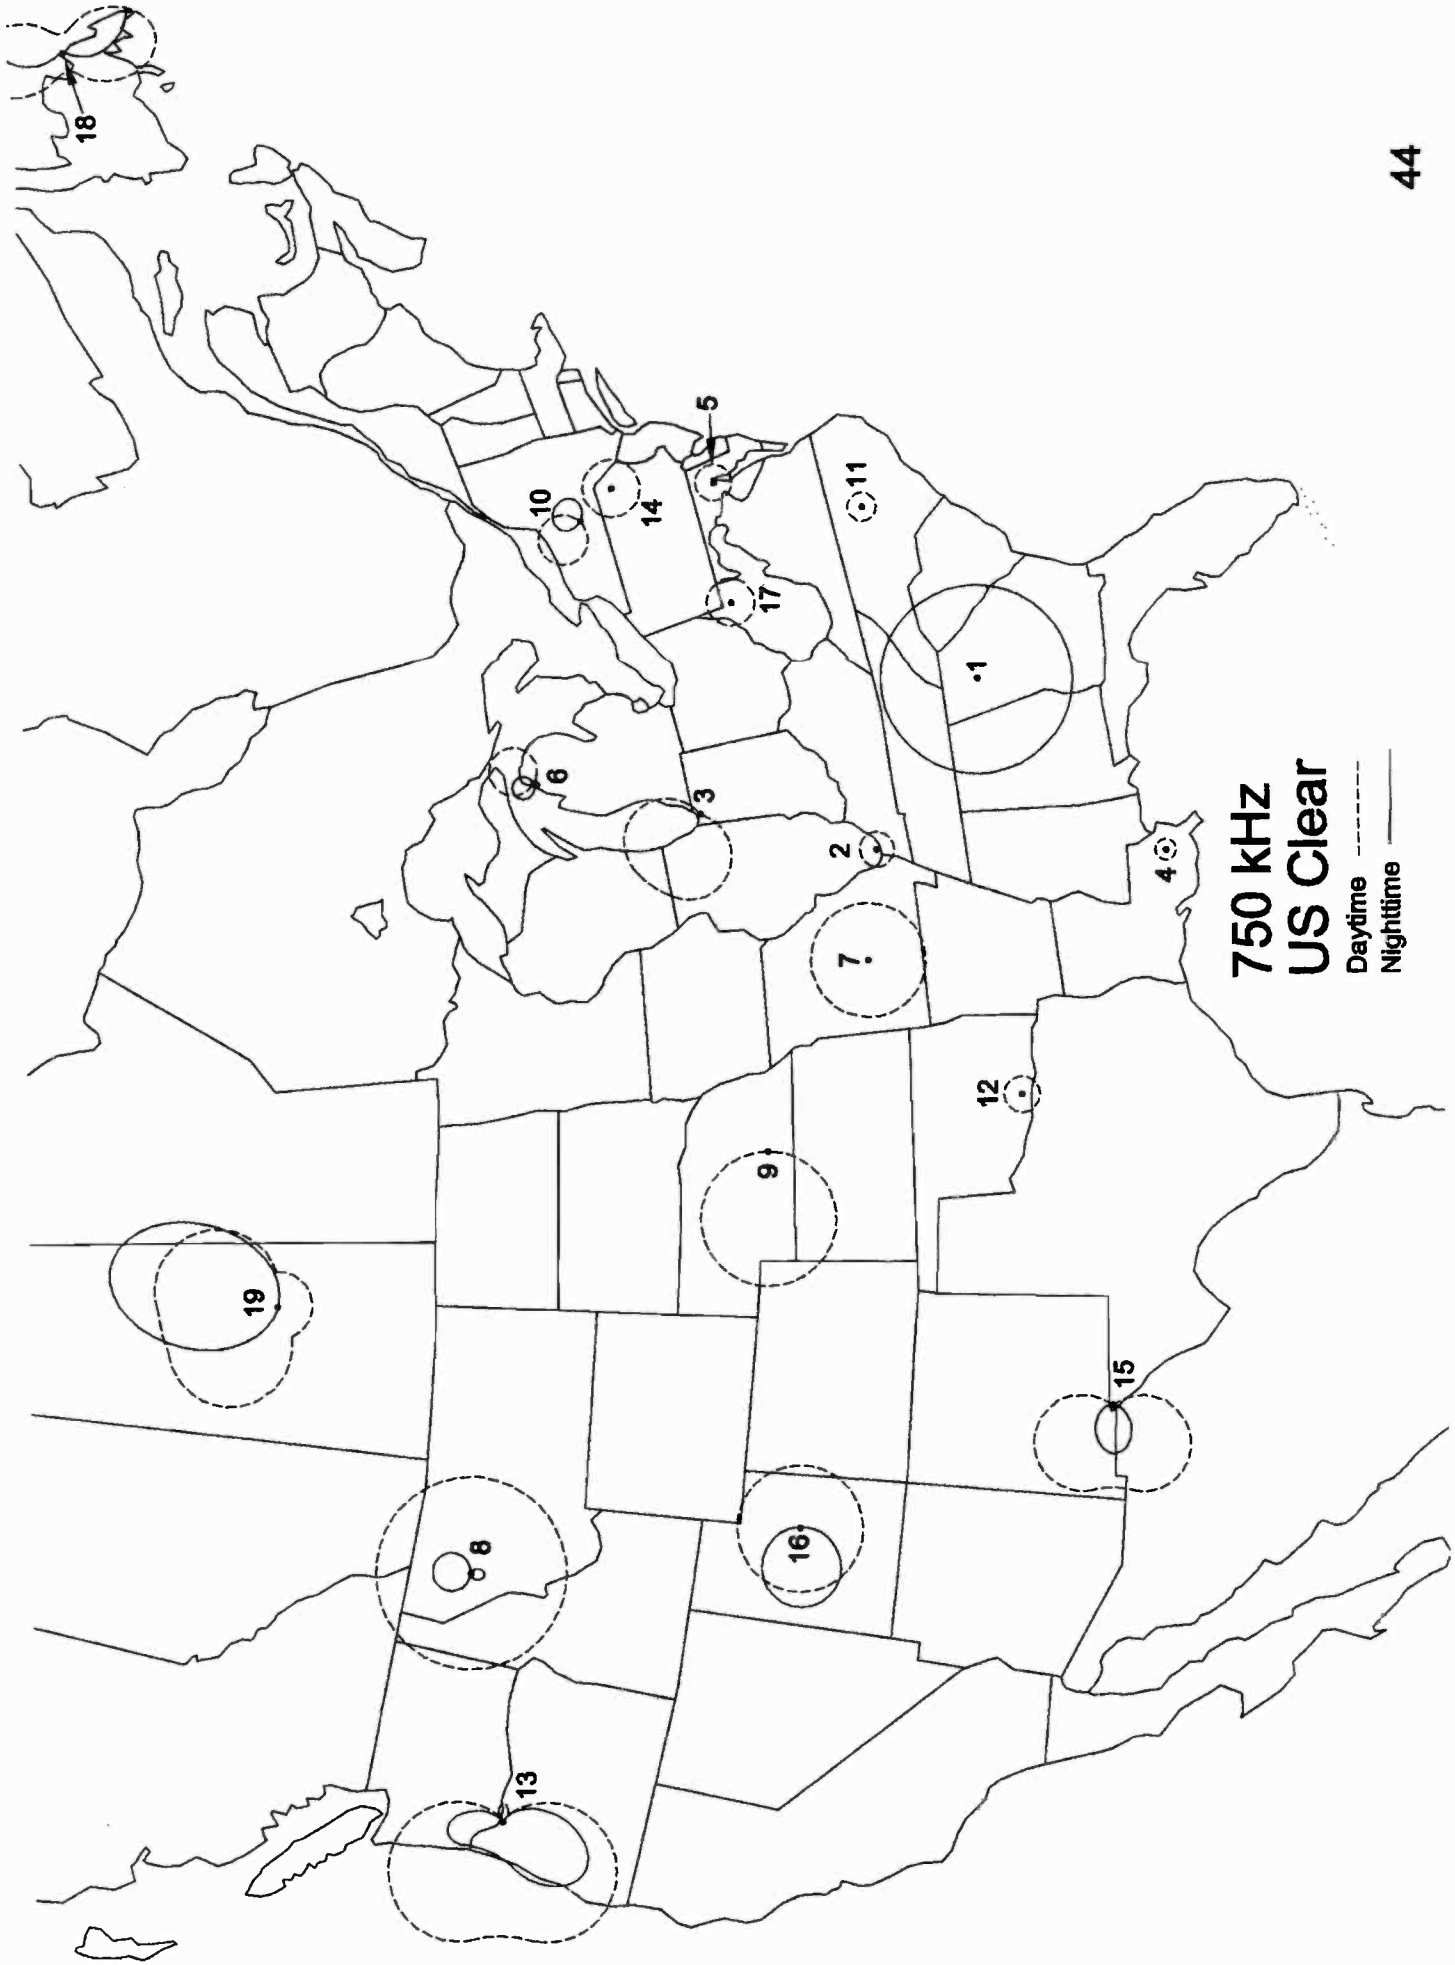

**740 kHz
Canadian Clear**

Daytime ———
 Nighttime - - - -
 Critical Hours ·····

750 kHz

- 1 Atlanta, GA
- A Anchorage, AK
- 2 Brookport, IL
- 3 Portage, IN
- 4 Gretna, LA
- 5 Baltimore, MD
- 6 Petoskey, MI
- 7 Lebanon, MO
- 8 Polson, MT
- 9 Grand Island, NE
- 10 Lansing NY
- 11 New Hope, NC
- 12 Durant, OK
- 13 Portland, OR
- 14 Olyphant, PA
- 15 El Paso, TX
- 16 Price, UT
- 17 Clarksburg, WV
- 18 Bonavista Bay, NL
- 19 Melfort, SK