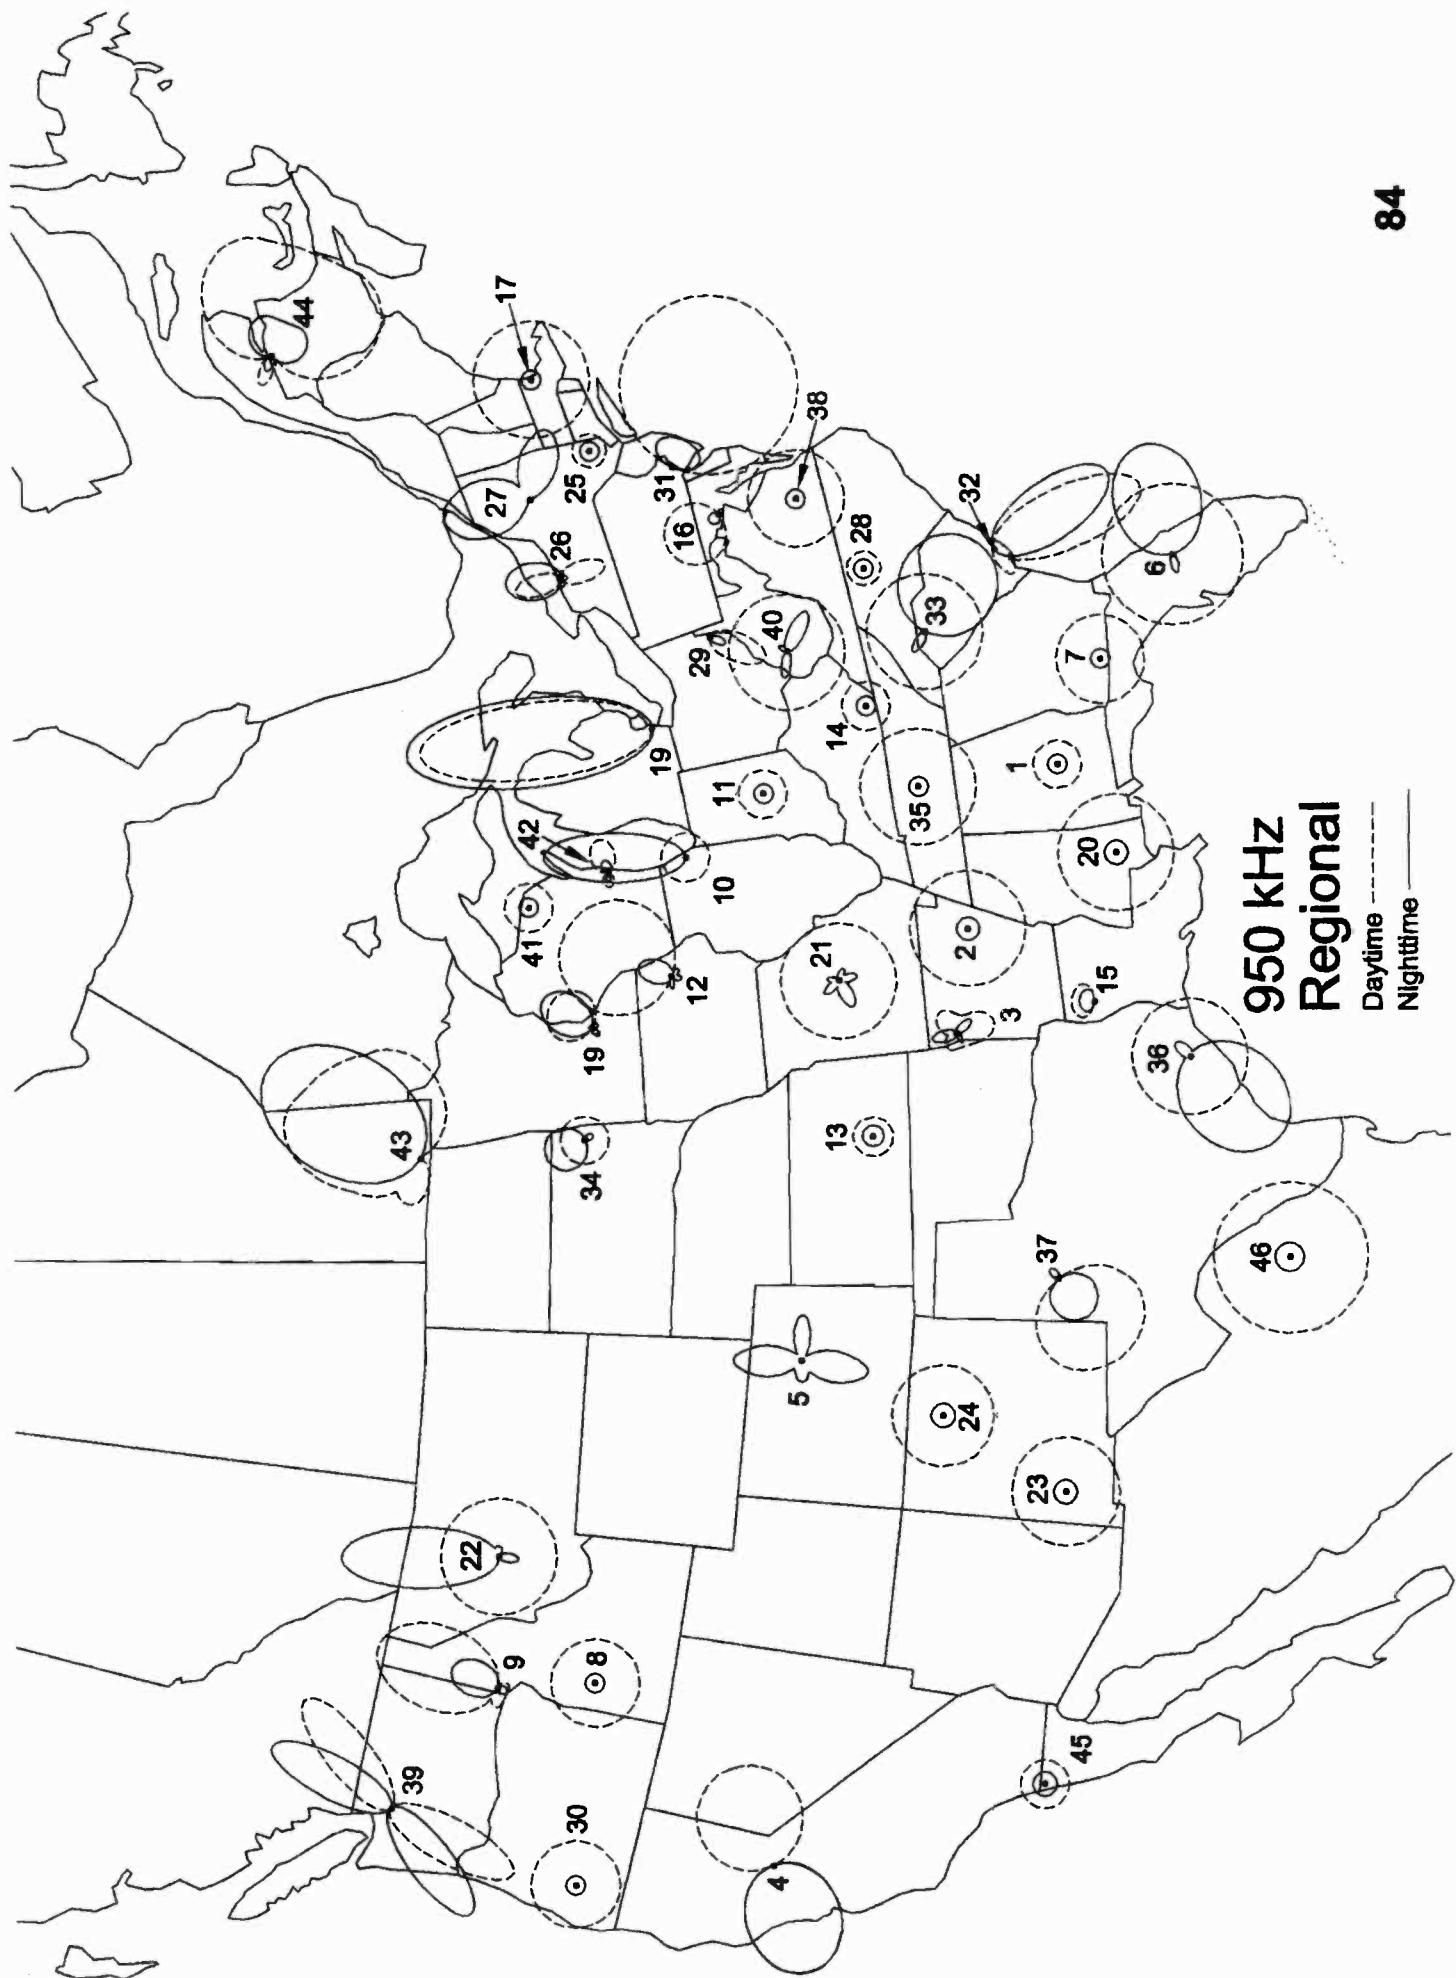

960 kHz

1	Birmingham, AL	24	Baker, MT
2	Pritchard, AL	25	Scottsbluff, NE
A	Kenai, AK	26	Farmington, NM
3	Phoenix, AZ	27	Plattsburgh, NY
4	Marshall, AR	28	Dallas, NC
5	Apple Valley, CA	29	Kinston, NC
6	Oakland, CA	30	Wooster, OH
7	New Haven, CT	31	Enid, OK
8	Lake City, FL	32	Klamath Falls, OR
9	North Palm Beach, FL	33	Carlisle, PA
10	Albany, GA	34	Sayre, PA
11	Athens, GA	35	LaFollette, TN
12	Salmon, ID	36	McMinnville, TN
13	East Moline, IL	37	Mount Pleasant, TX
14	South Bend, IN	38	San Angelo, TX
15	Shenandoah, IA	39	Provo, UT
16	Prestonburg, KY	40	Roanoke, VA
17	Abbeville, LA	41	Richland, WA
18	Salisbury, MD	42	Shawano, WI
19	Fitchburg, MA	43	Quebradillas, PR
20	Rogers City, MI	44	Calgary, AB
21	Little Falls, MN	45	Mississauga, ON
22	Greenwood, MS	46	Neuvo Laredo, TA
23	Cape Girardeau, MO