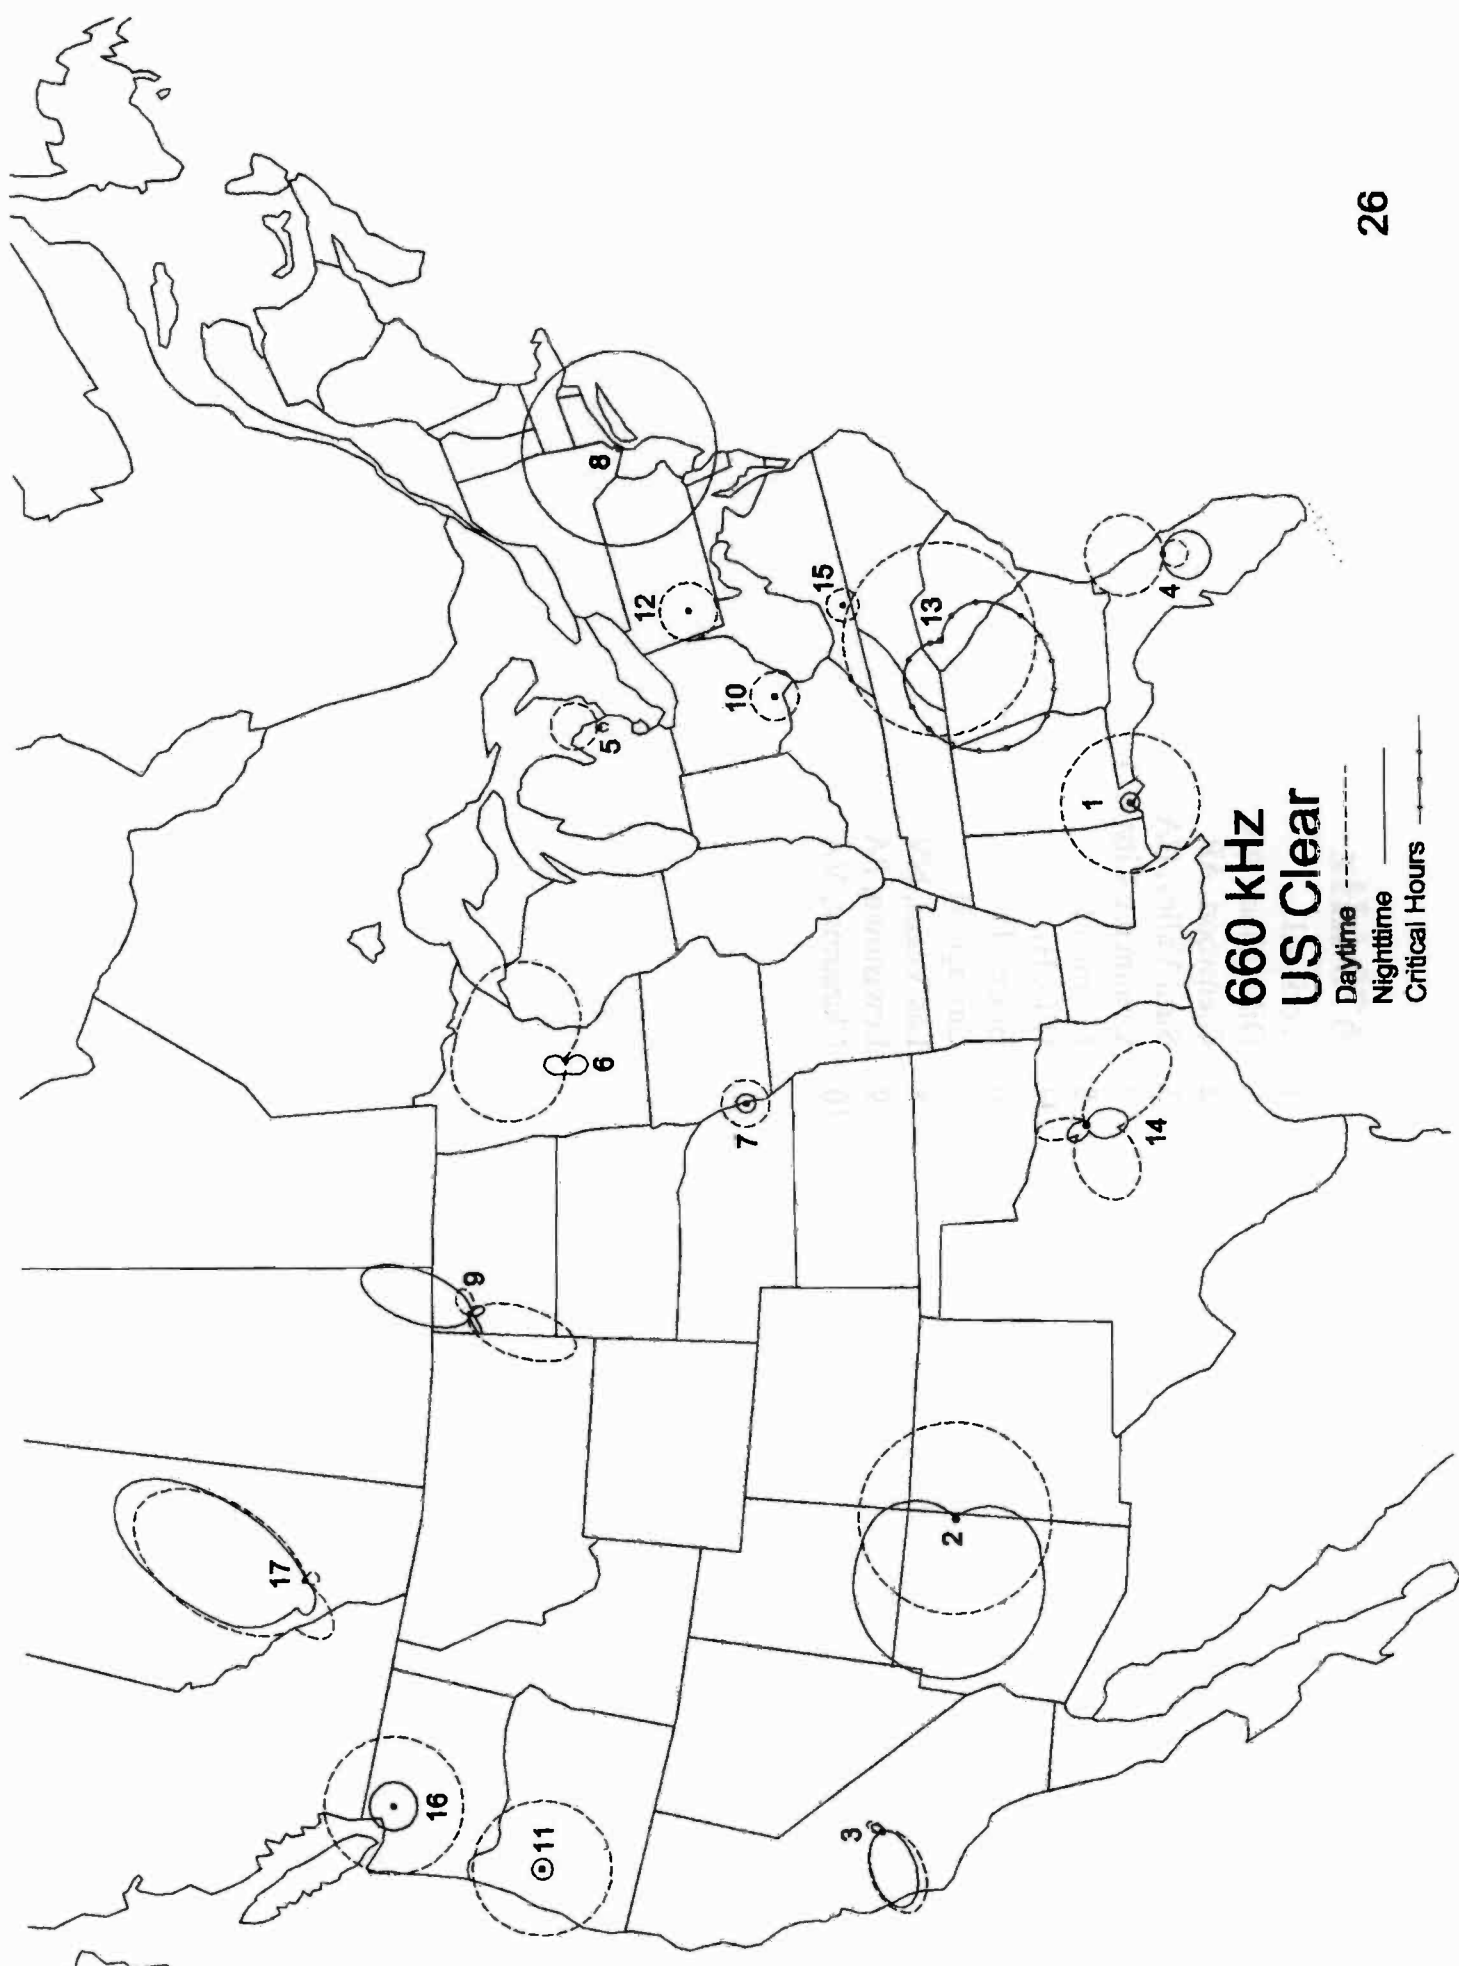

660 KHZ US Clear

Daytime - - - - -
Nighttime ———
Critical Hours ———