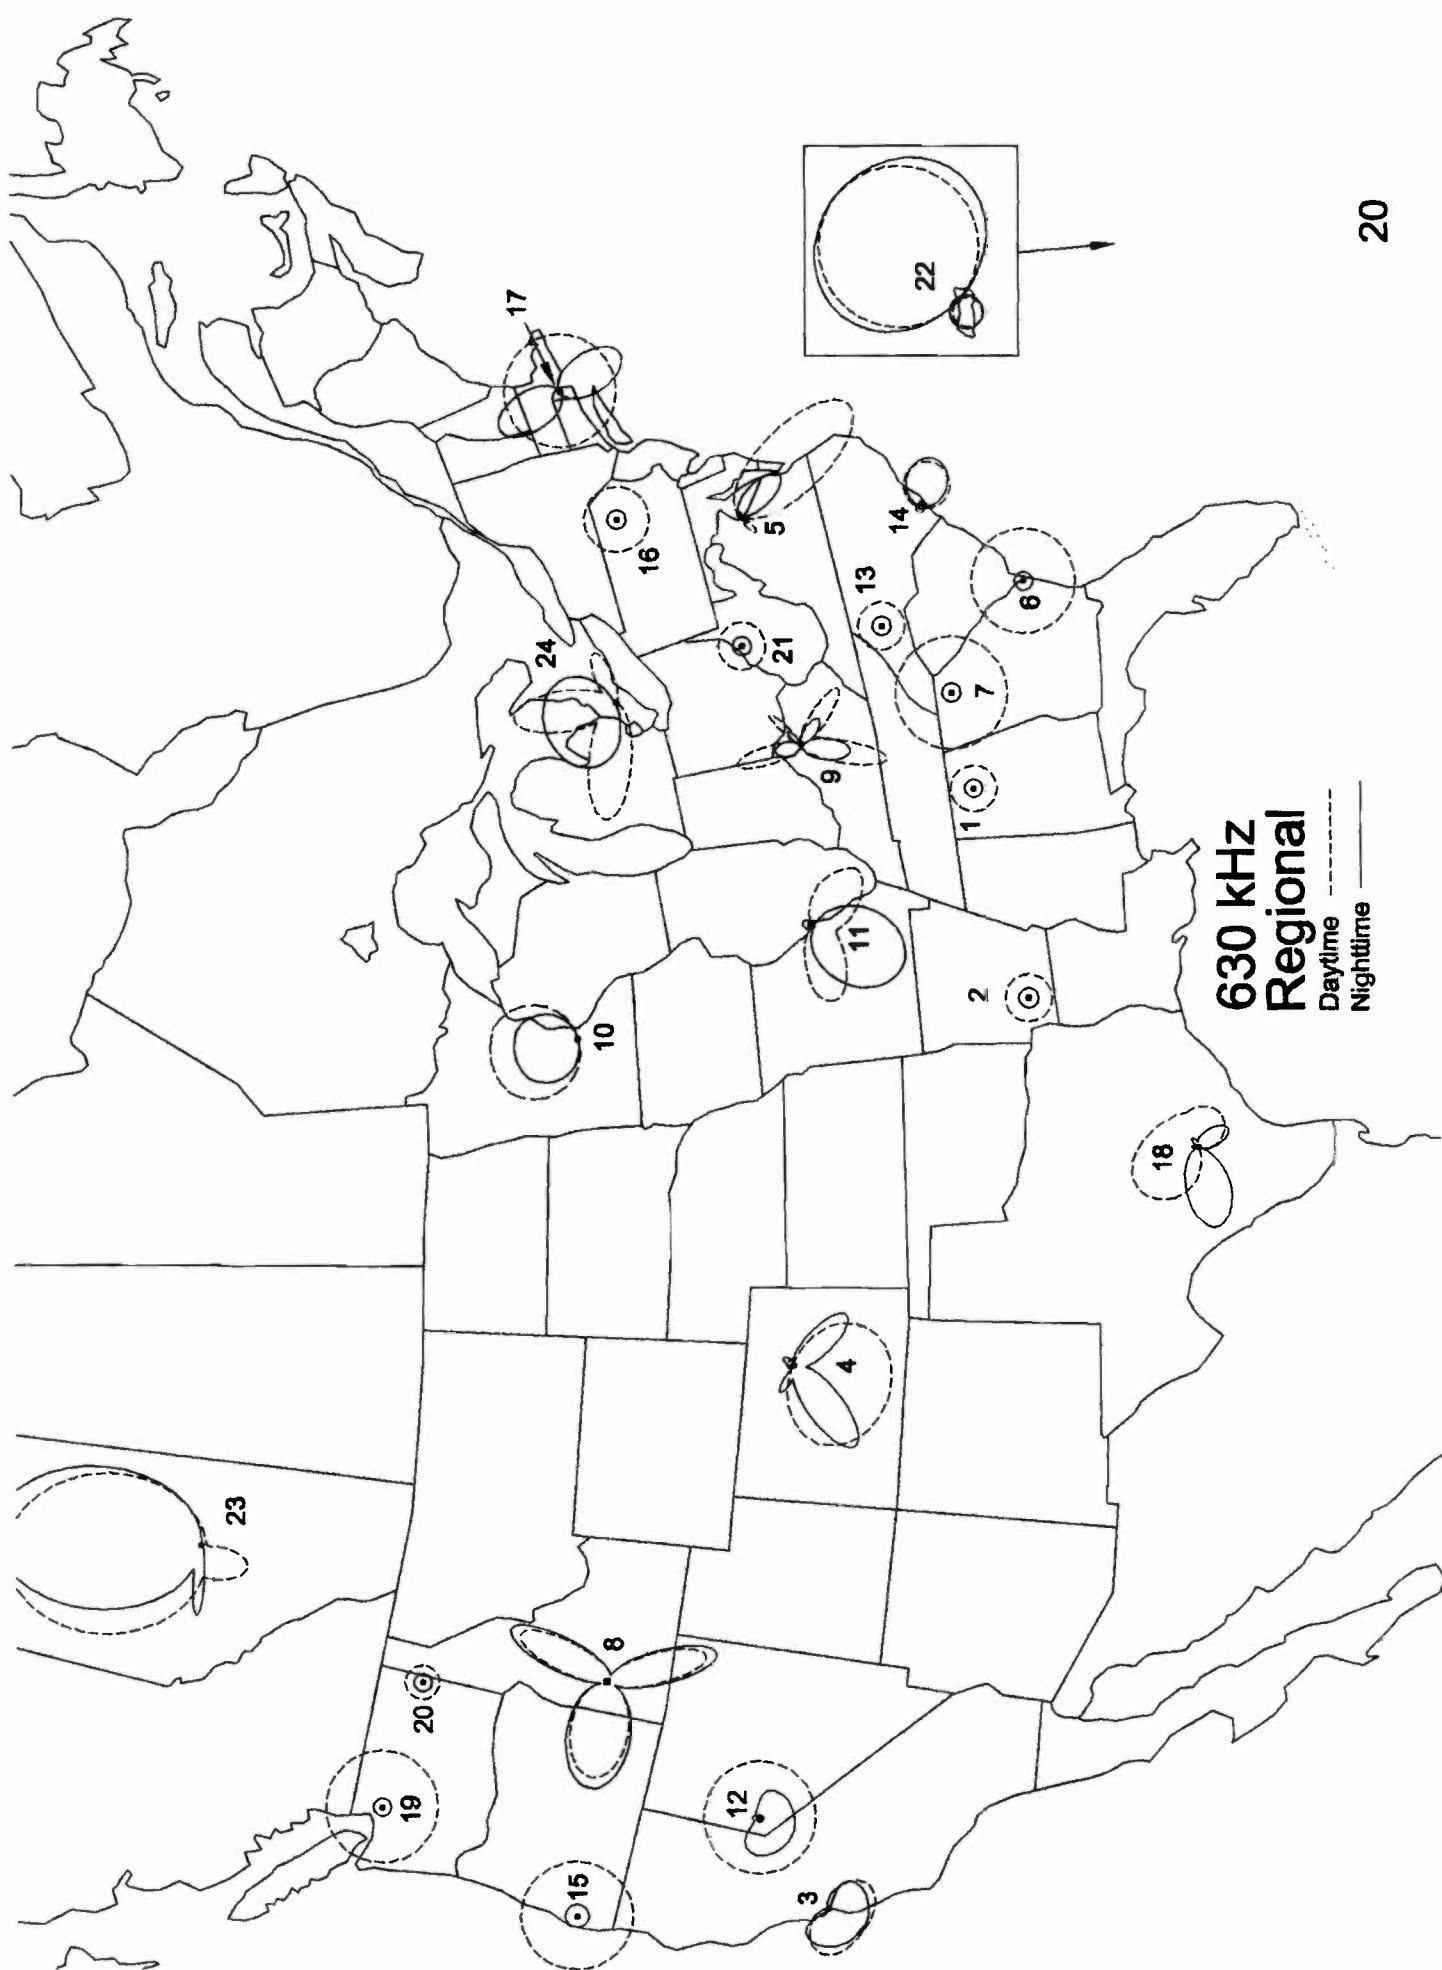

630 kHz Regional
Daytime - - - - -
Nighttime _____