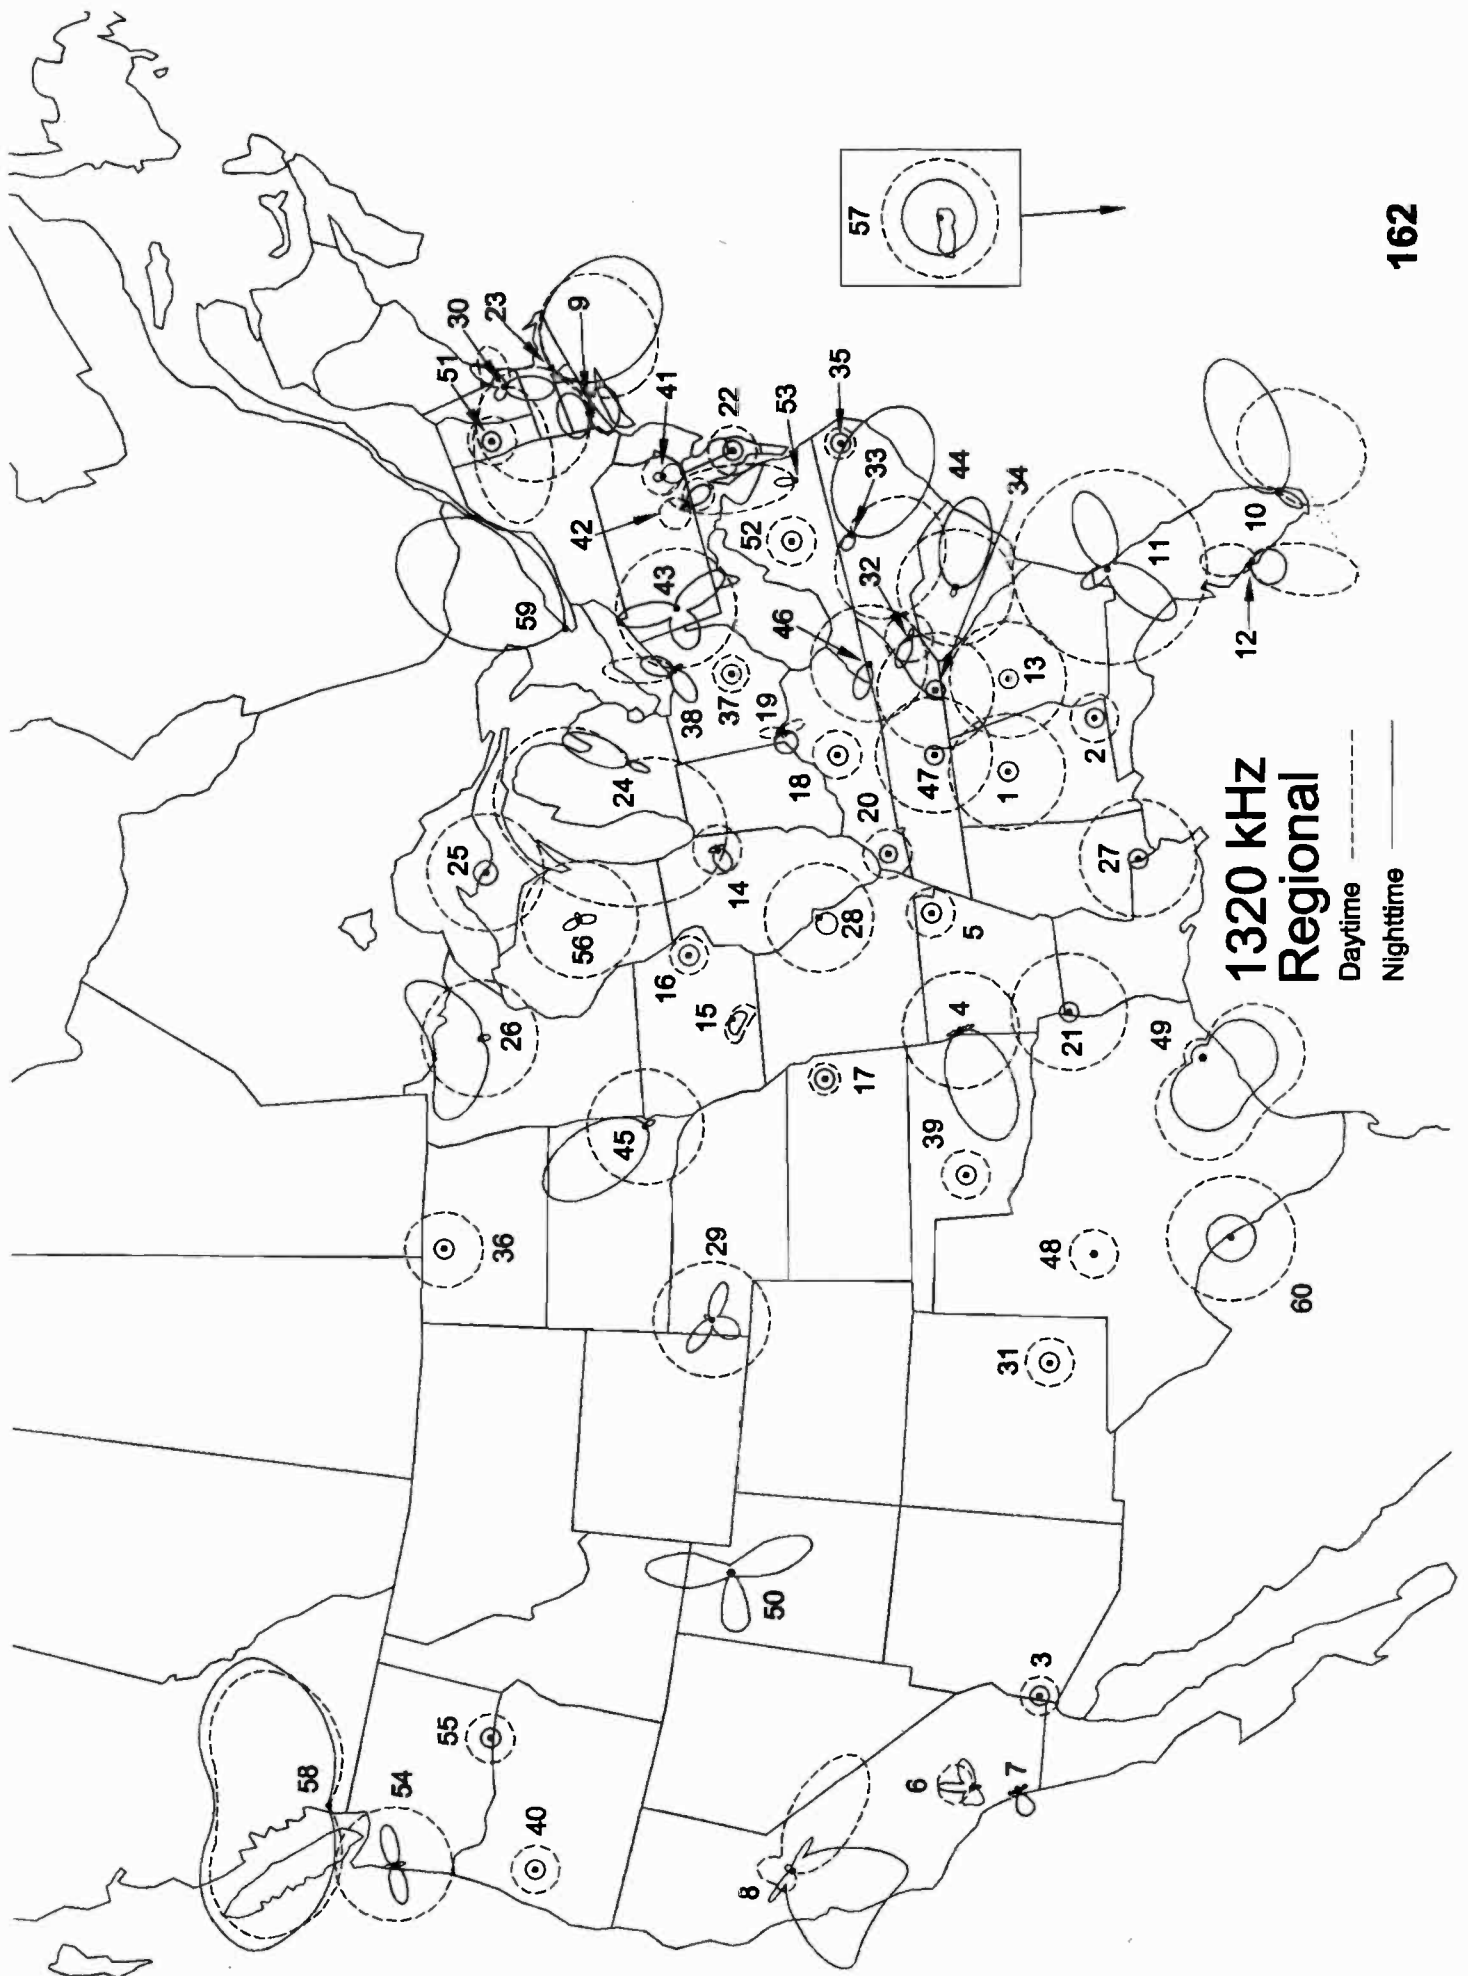

**1320 kHz
Regional**

Daytime - - - -
Nighttime ———

1330 kHz

1	Scottsboro, AL	29	Oswego, NY
A	Juneau, AK	30	Springville, NY
2	South Tucson, AZ	31	Troy, NY
3	Los Angeles, CA	32	Campbell, OH
4	Los Banos, CA	33	Findlay, OH
5	Shasta Lake City, CA	34	Wellston, OH
6	Fort Pierce, FL	35	Willoughby, OH
7	Lakeland, FL	36	Portland, OR
8	Milton, FL	37	Erie, PA
9	Tallahassee, FL	38	Conway, SC
10	Carrollton, GA	39	Greenville, SC
11	Dublin, GA	40	Crossville, TN
12	Murrayville, GA	41	Cameron, TX
13	Evanston, IL	42	Graham, TX
14	Monmouth, IL	43	Kingsville, TX
15	Rockford, IL	44	Monahans, TX
16	Evansville, IN	45	Tyler, TX
17	Greensburg, IN	46	Danville, VA
18	Waterloo, IA	47	Luray, VA
19	Wichita, KS	48	Marion, VA
20	Corbin, KY	49	Onlay - Onancock, VA
21	Lafayette, LA	50	Enumclaw, WA
22	Havre de Grace, MD	51	Spokane, WA
23	Waltham, MA	52	New Martinsville, WV
24	Flint, MI	53	Sheboygan, WI
25	Minneapolis, MN	54	Lander, WY
26	Greenville, MS	55	Yauco, PR
27	Gallup, NM	56	Rosetown, SK
28	New York, NY