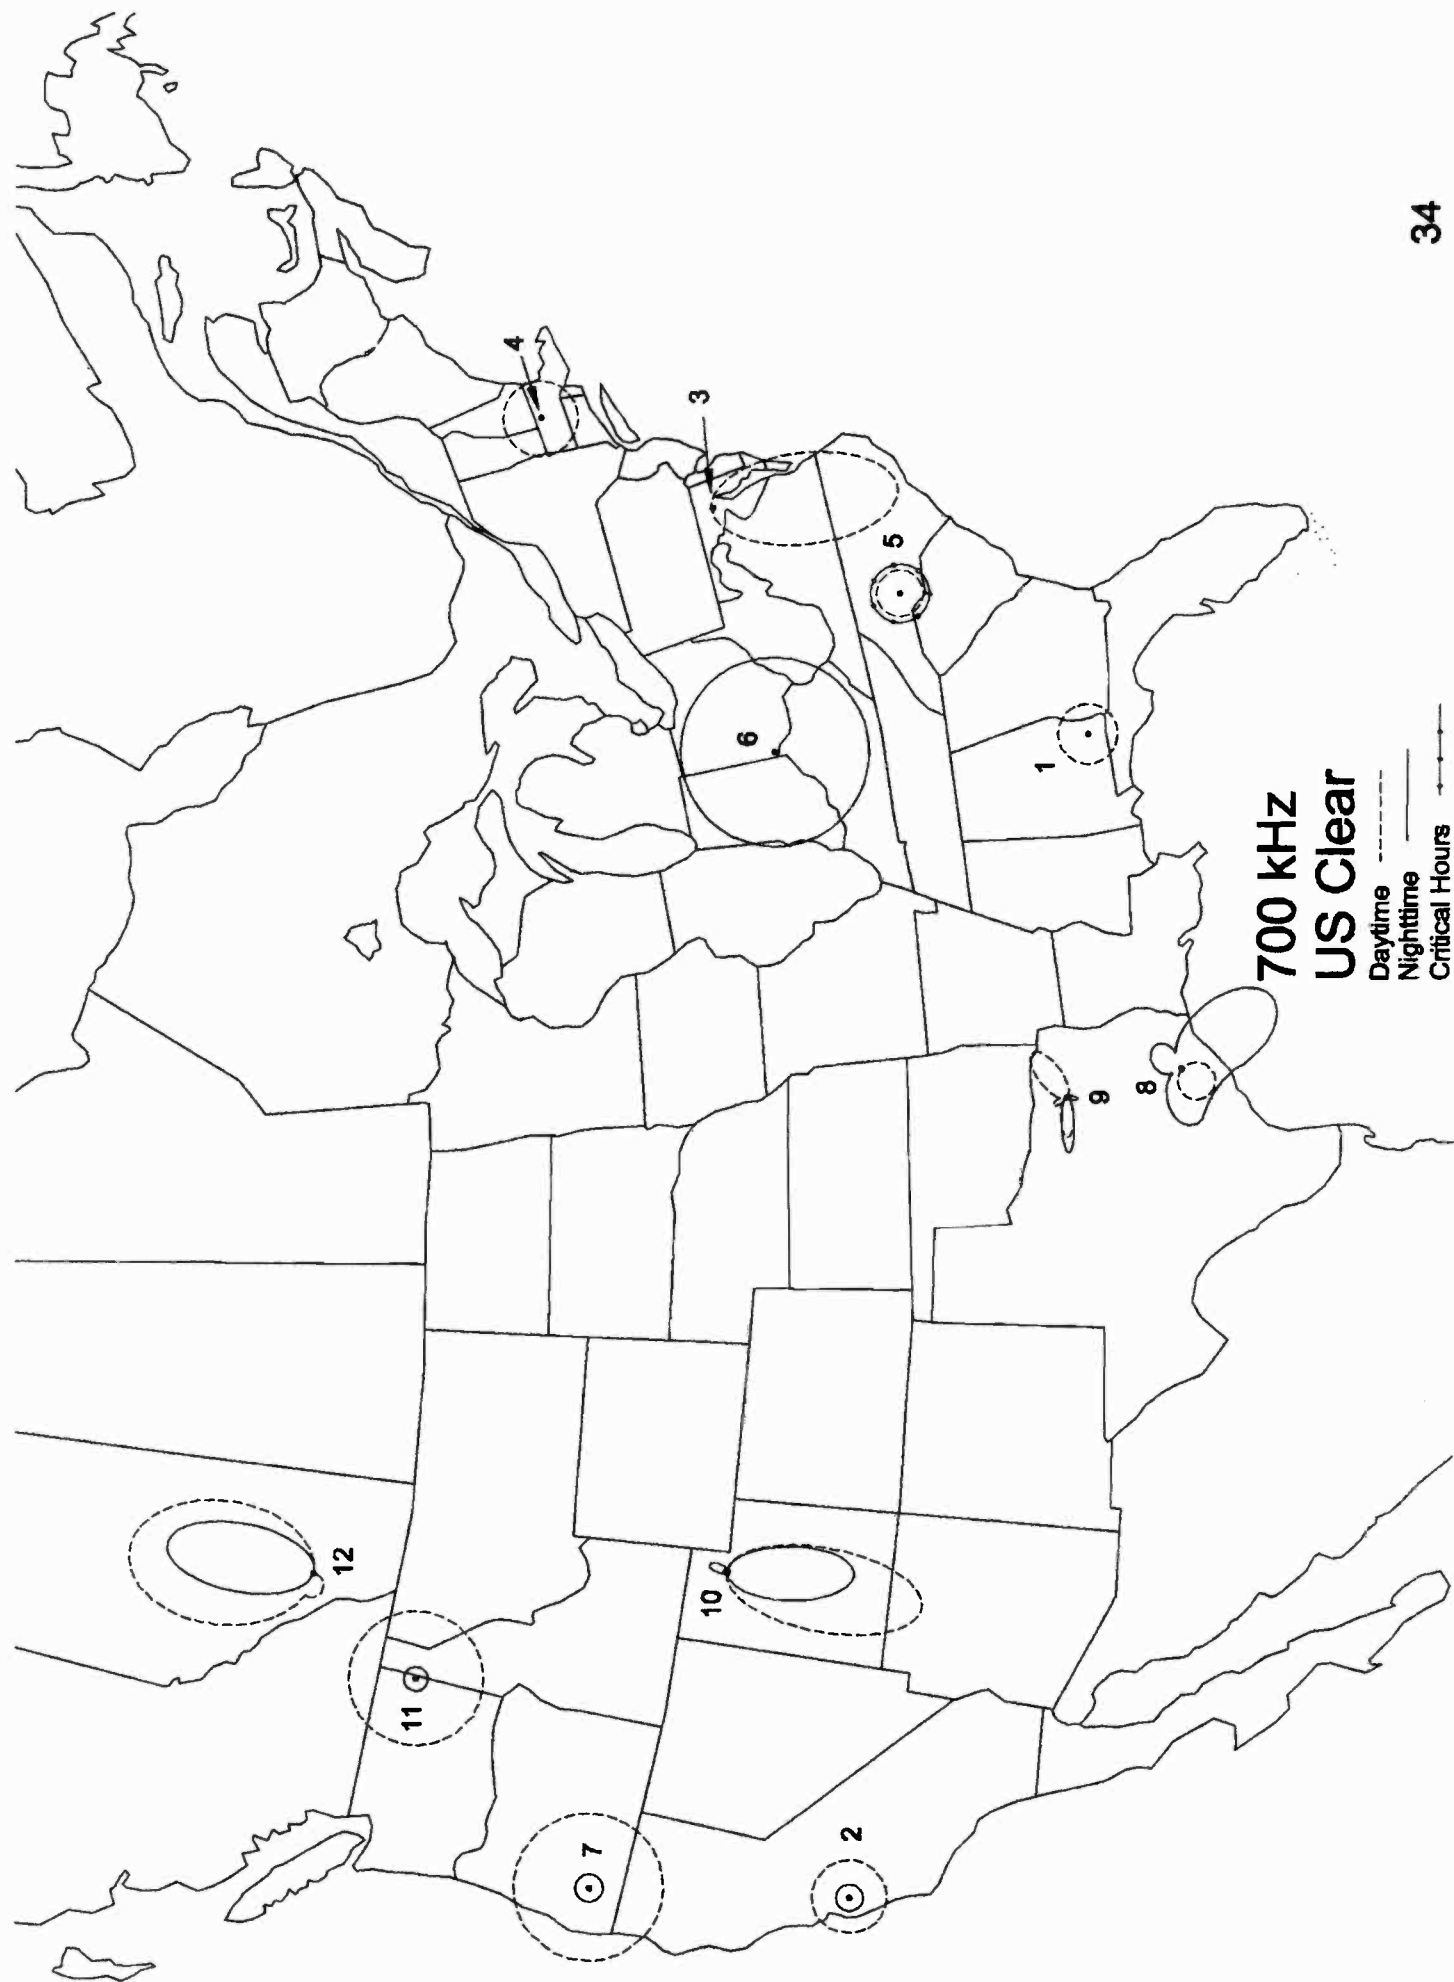

690 kHz Canadian Clear

Daytime

Nighttime

Critical Hours

700 kHz

- 1 Dothan, AL
- A Anchorage, AK
- 2 Soledad, CA
- 3 Walkersville, MD
- 4 Orange - Athol, MA
- 5 Asheboro, NC
- 6 Cincinnati, OH
- 7 Winston, OR
- 8 Tomball, TX
- 9 Wylie, TX
- 10 North Salt Lake City, UT
- 11 Airway Heights, WA
- 12 Calgary, AB