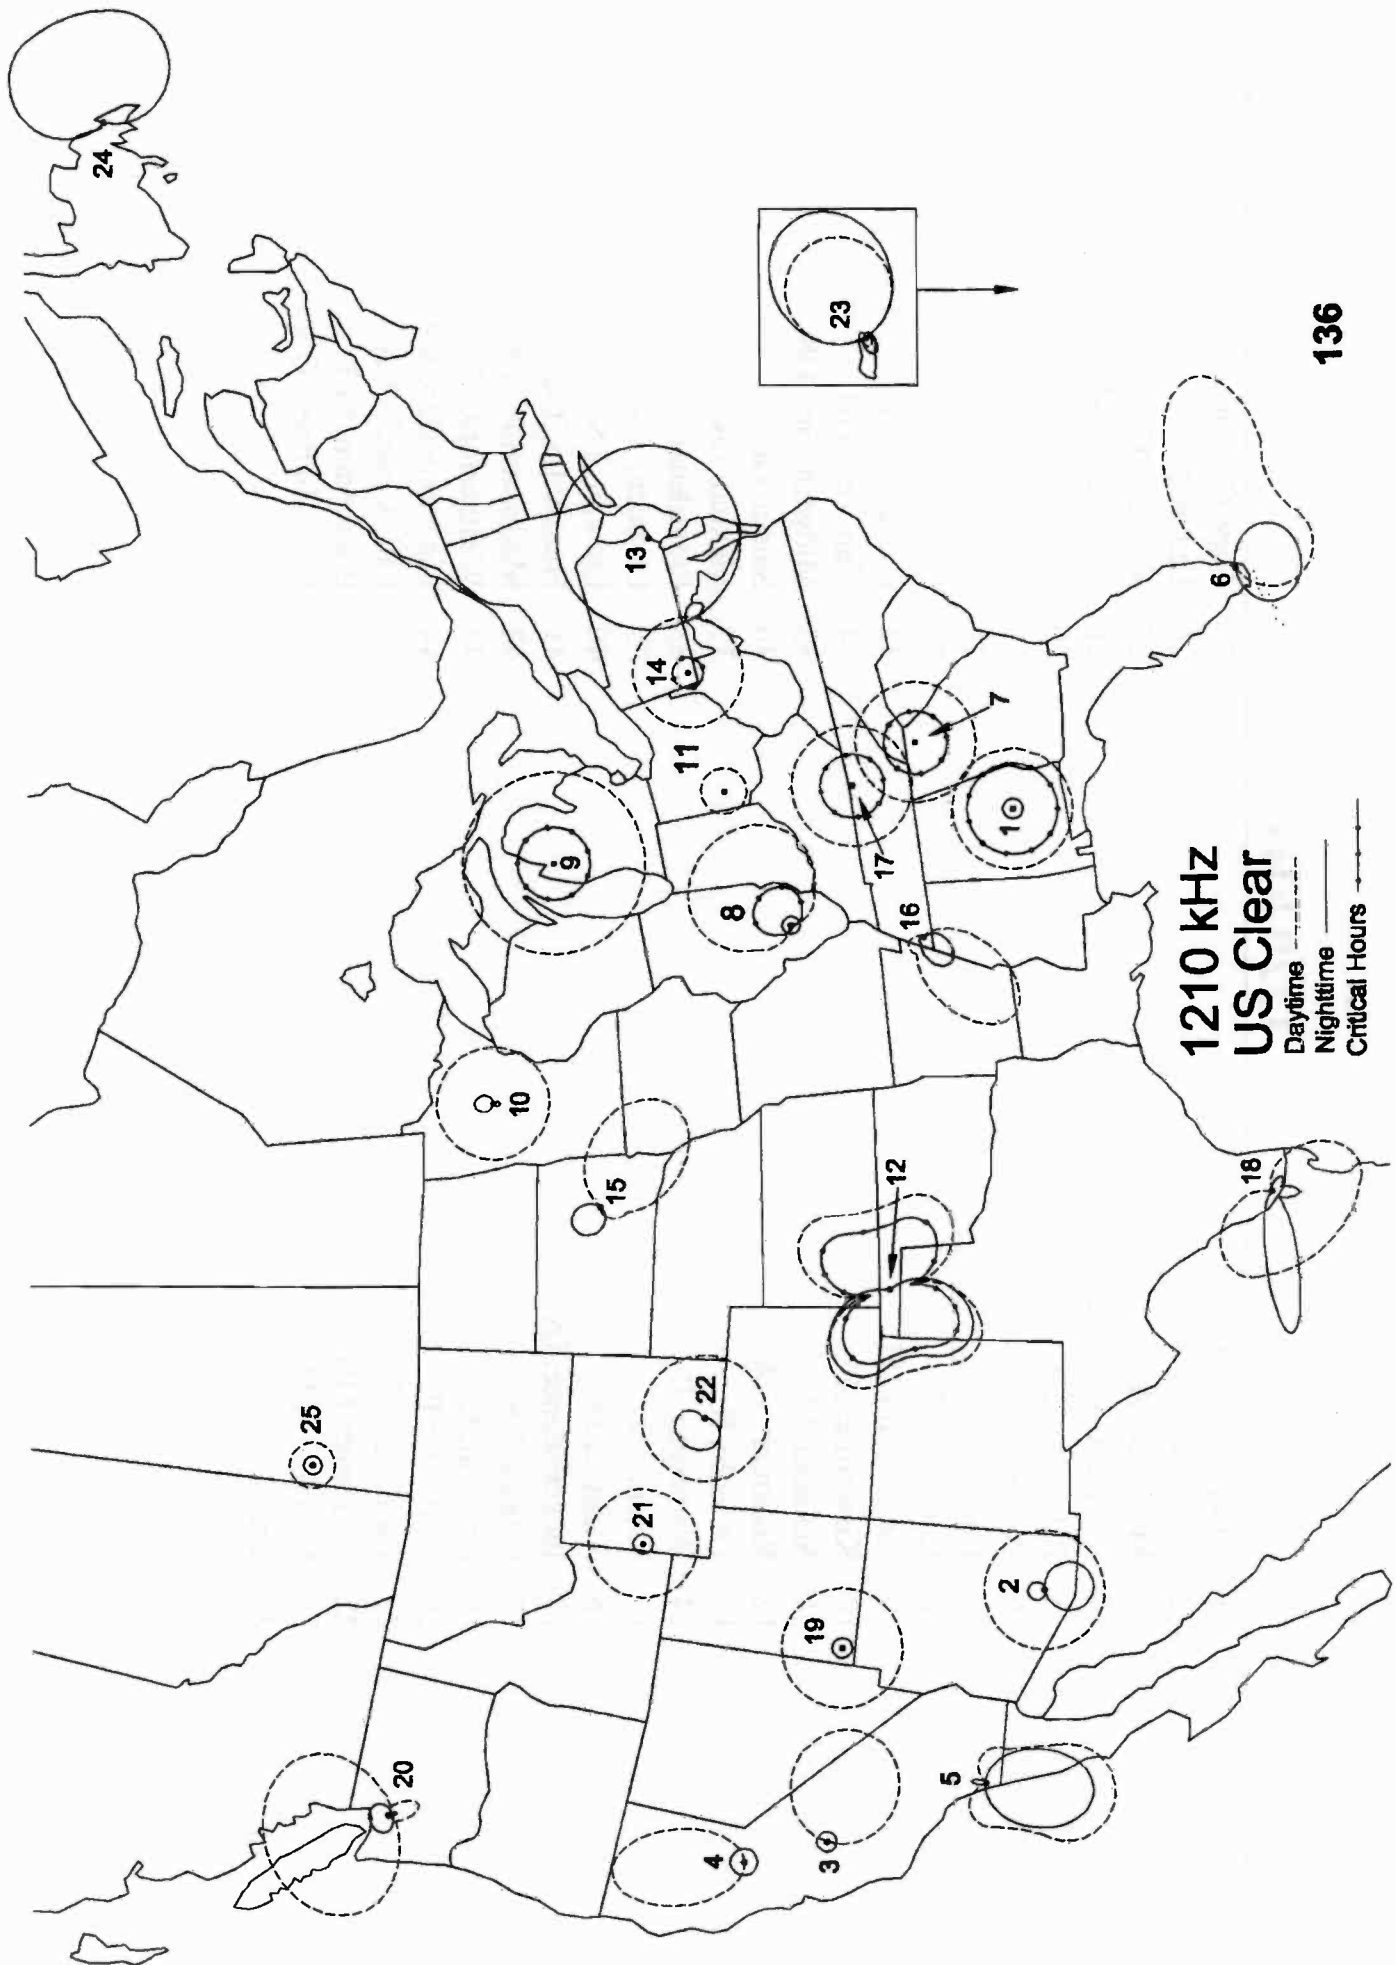

1210 kHz

- 1 Pike Road, AL
- 2 Sahuarita, AZ
- 3 Fowler, CA
- 4 Rocklin, CA
- 5 San Marcos, CA
- 6 Miami Springs, FL
- 7 Dahlonoga, GA
- H Honolulu, HI
- 8 Centralia, IL
- 9 Kingsley, MI
- 10 Pine River, MN [CP]
- 11 Dayton, OH
- 12 Guymon, OK
- 13 Philadelphia, PA
- 14 Waynesburg, PA
- 15 Huron, SD
- 16 Bartlett, TN
- 17 Static, TN
- 18 San Juan, TX
- 19 Washington, UT
- 20 Auburn - Federal Way, WA
- 21 Afton, WY
- 22 Laramie, WY
- 23 Salinas, PR
- 24 St. John's, NL
- 25 Kindersley, SK