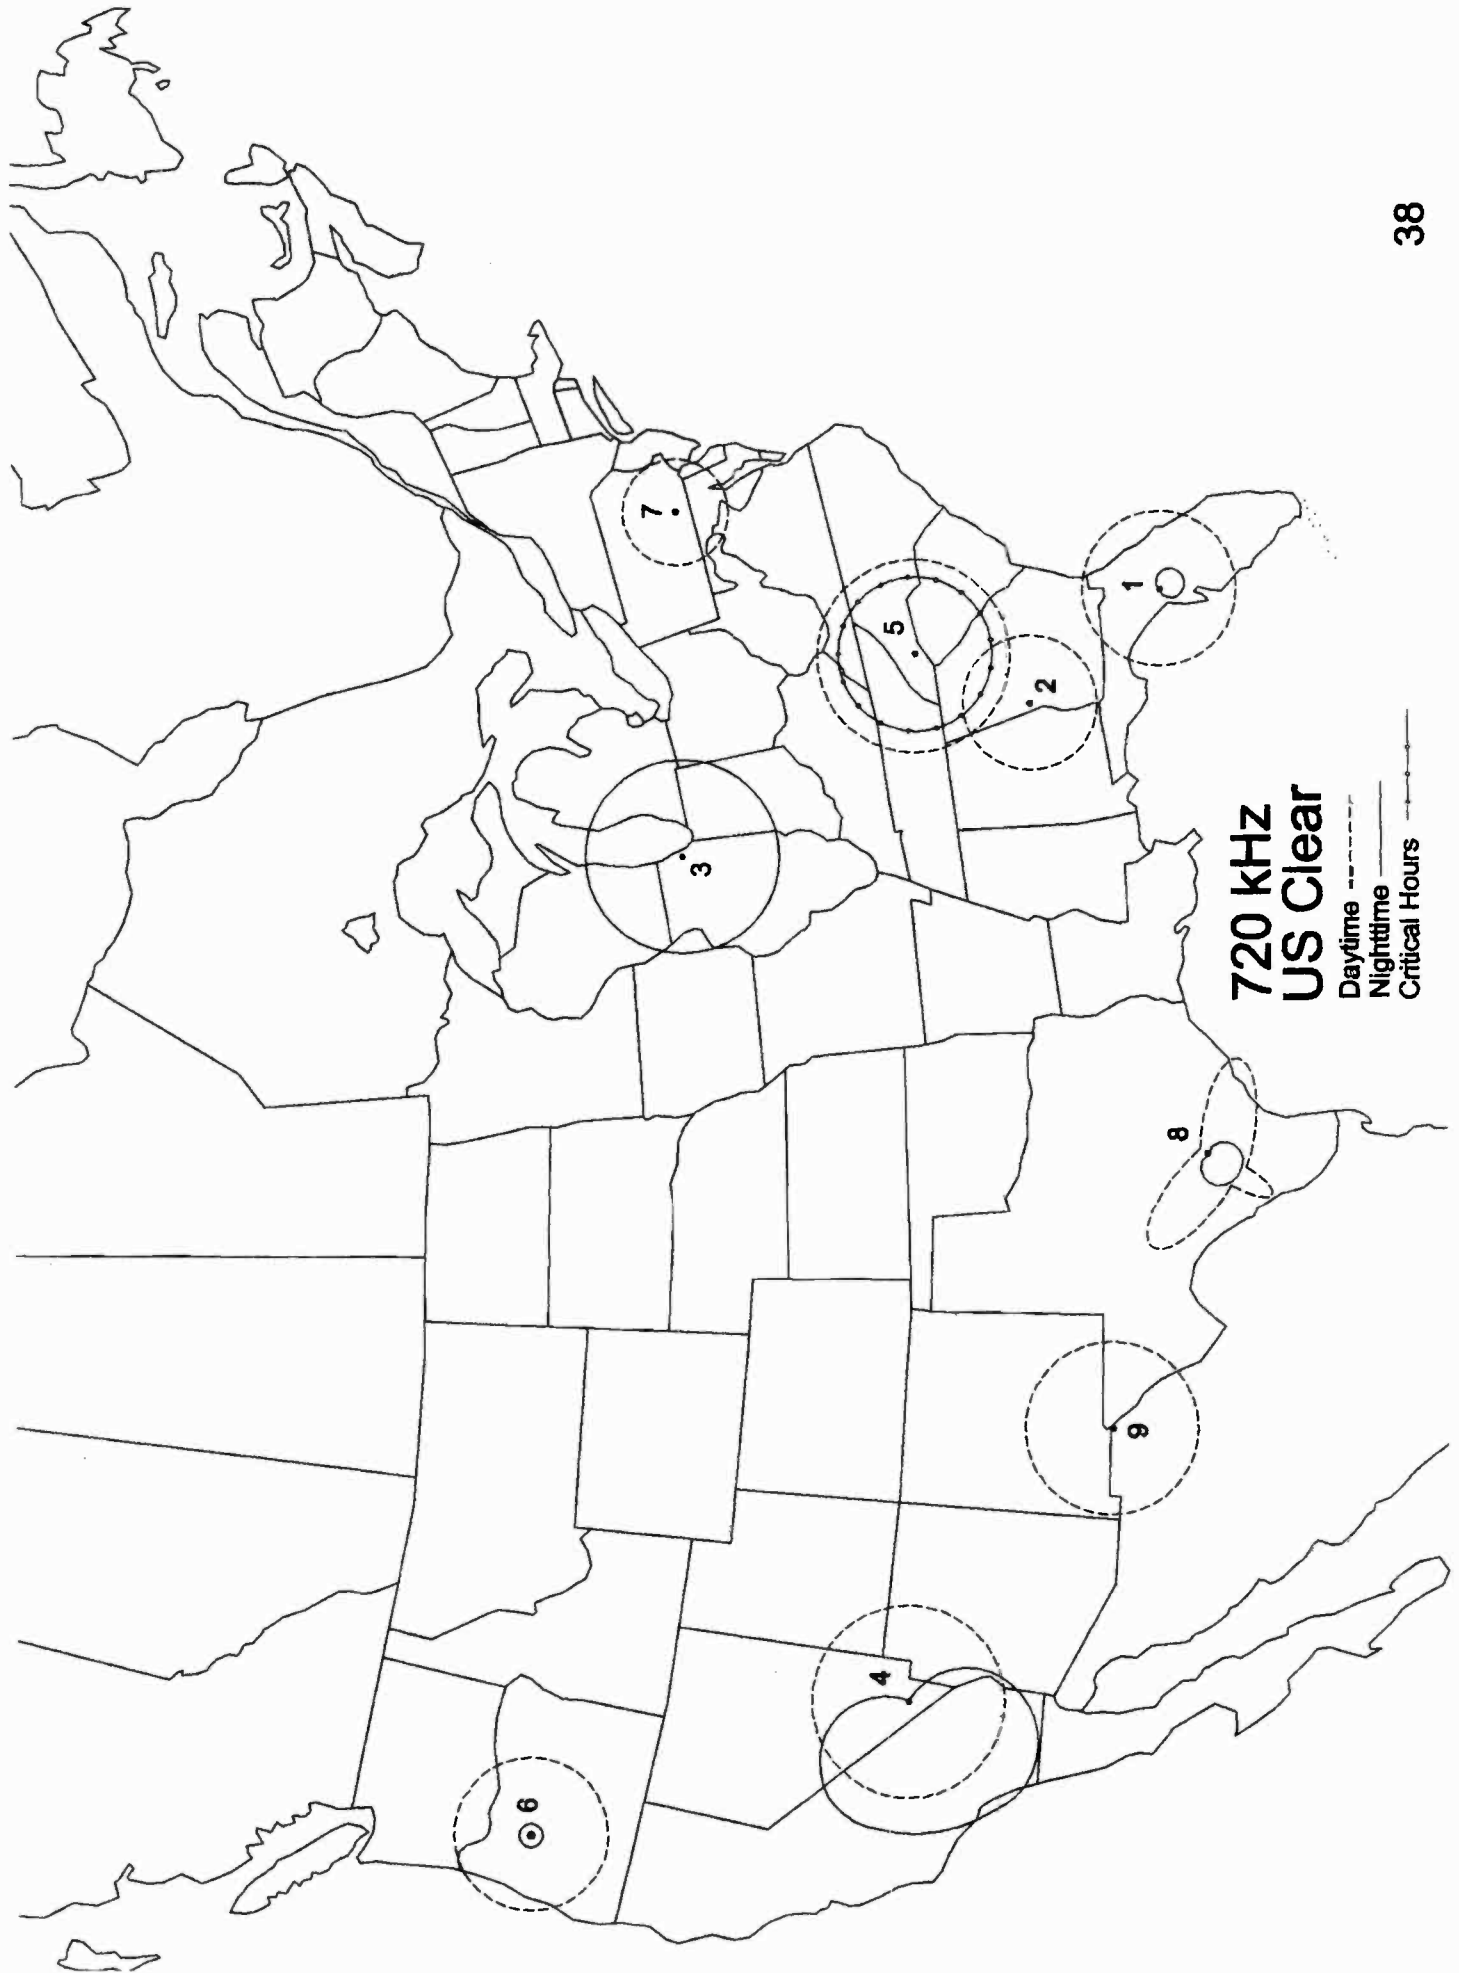

**720 KHZ
US Clear**

Daytime - - - - -
Nighttime - - - - -
Critical Hours - - - - -