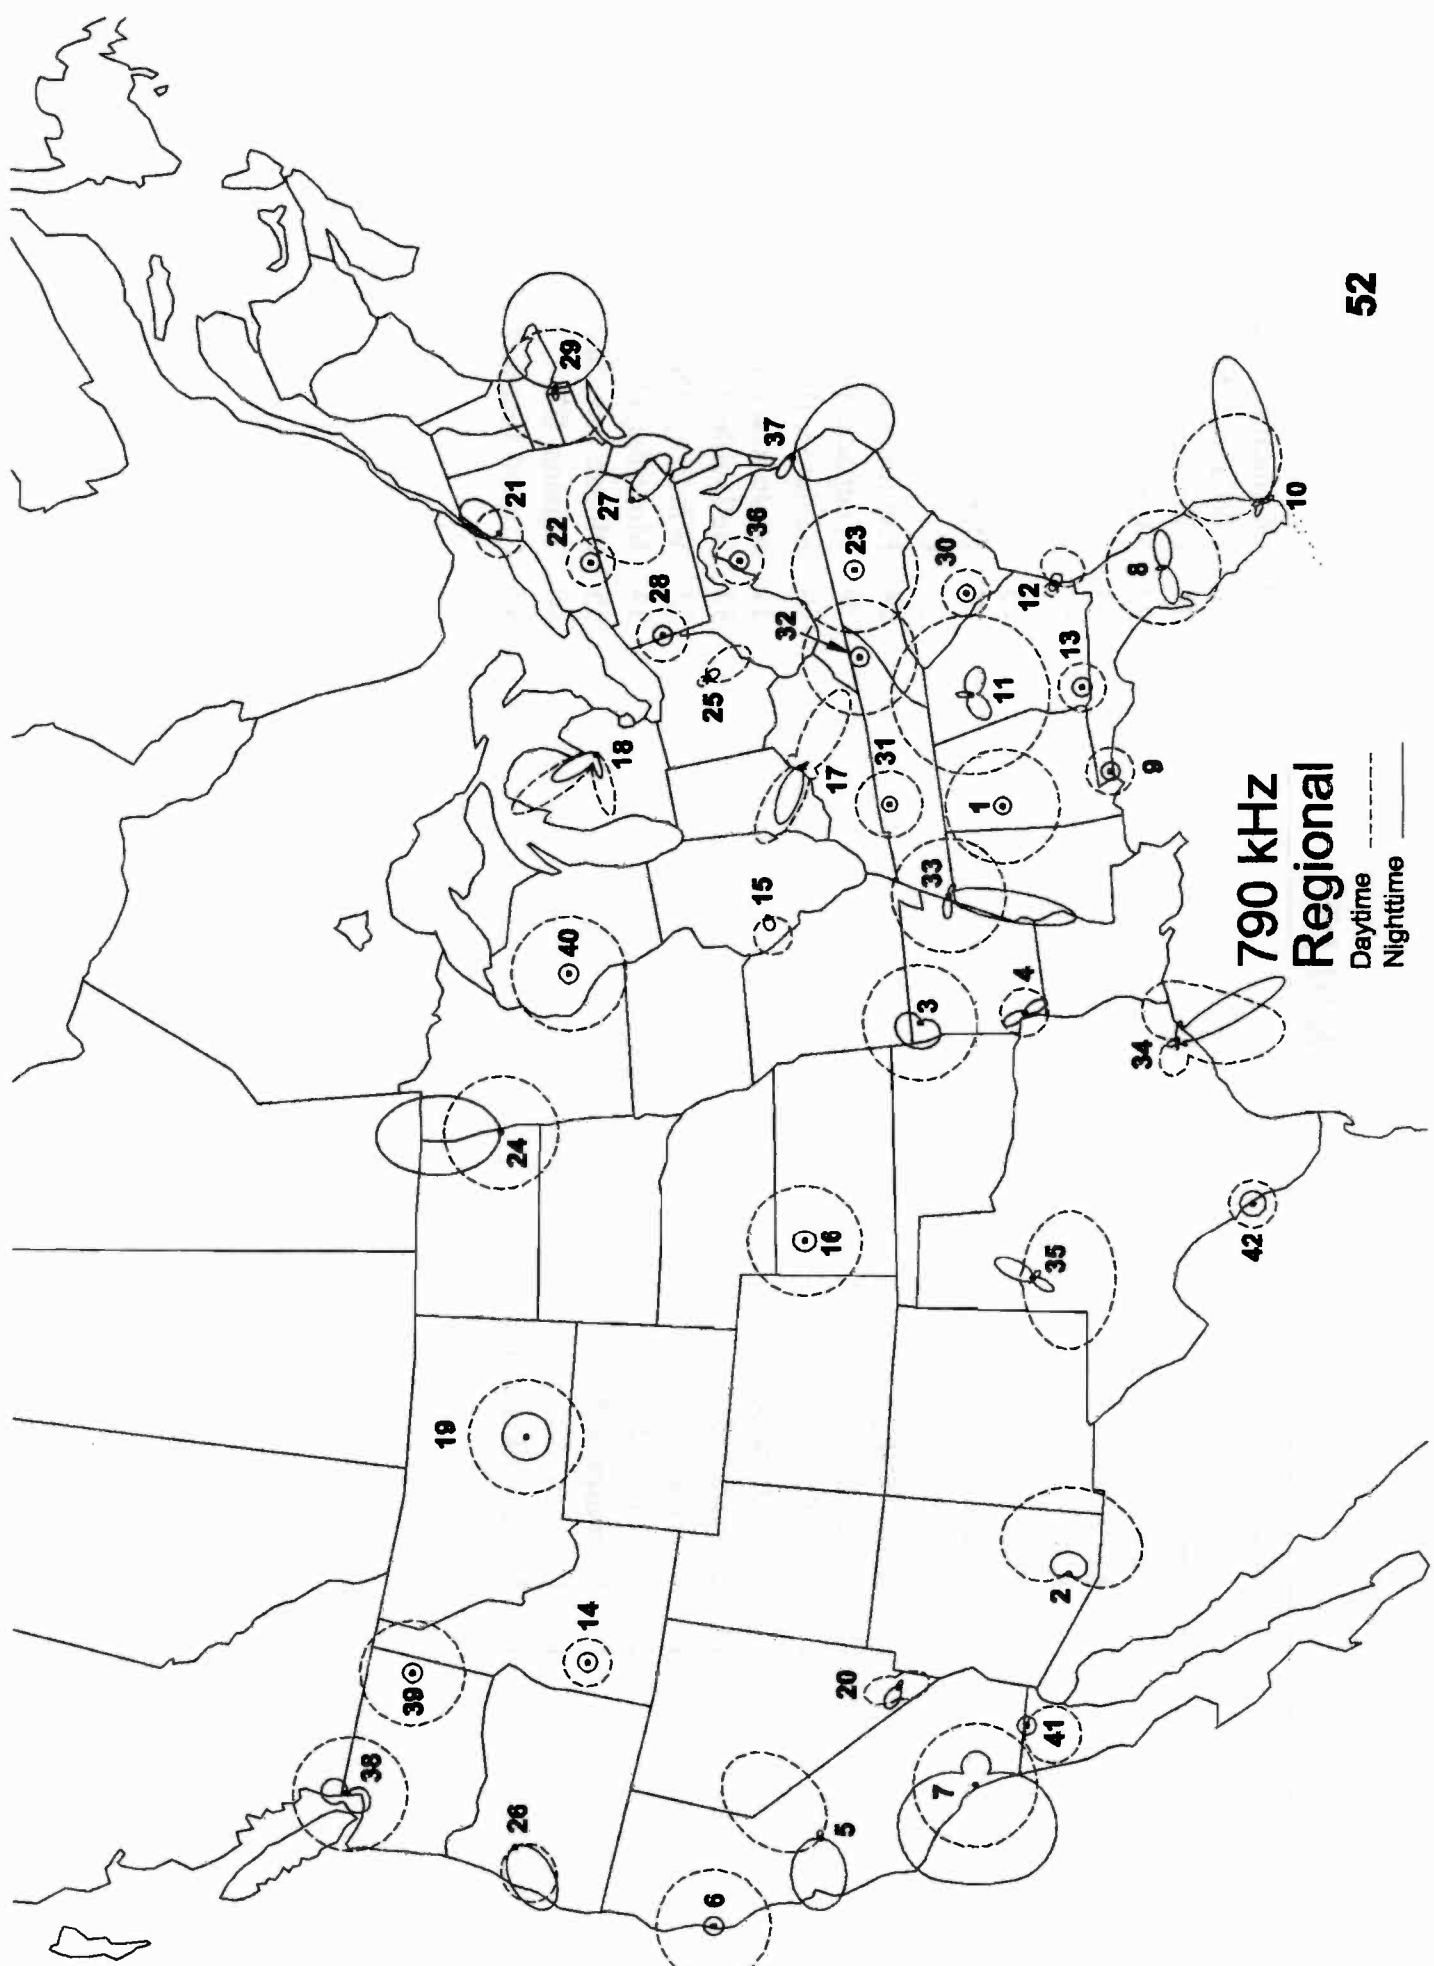

790 kHz
Regional
Daytime ———
Nighttime - - -

800 kHz

1	Decatur, AL	19	Oklahoma City, OK
2	Montgomery, AL	10	Portland, OR
A	Juneau, AK	21	Chambersburg, PA
3	Crossett, AR	22	Montrose, PA
4	Morrilton, AR	23	Dillon, SC
5	Bakersfield, CA	24	Greer, SC
6	Danbury, CT	25	Sweetwater, TN
7	Palatka, FL	26	Dumas, TX
8	Swainsboro, GA	27	Crewe, VA
9	Soda Springs, ID	28	Huntington, WV
10	Casey, IL	29	Waupaca, WI
11	Iowa City, IA	30	Penicton, BC
12	New Orleans, LA	31	St. John's, NL
13	Lawrence, MA	32	Belleville, ON
14	Luverne, MN	33	Windsor, ON
15	Sauk Rapids, MN	34	Montréal, QC
16	Farmington, MO	35	Moose Jaw, SK
17	Camden, NJ	36	Tijuana, BN
18	North Wilkesboro, NC	37	Ciudad Juárez, CH