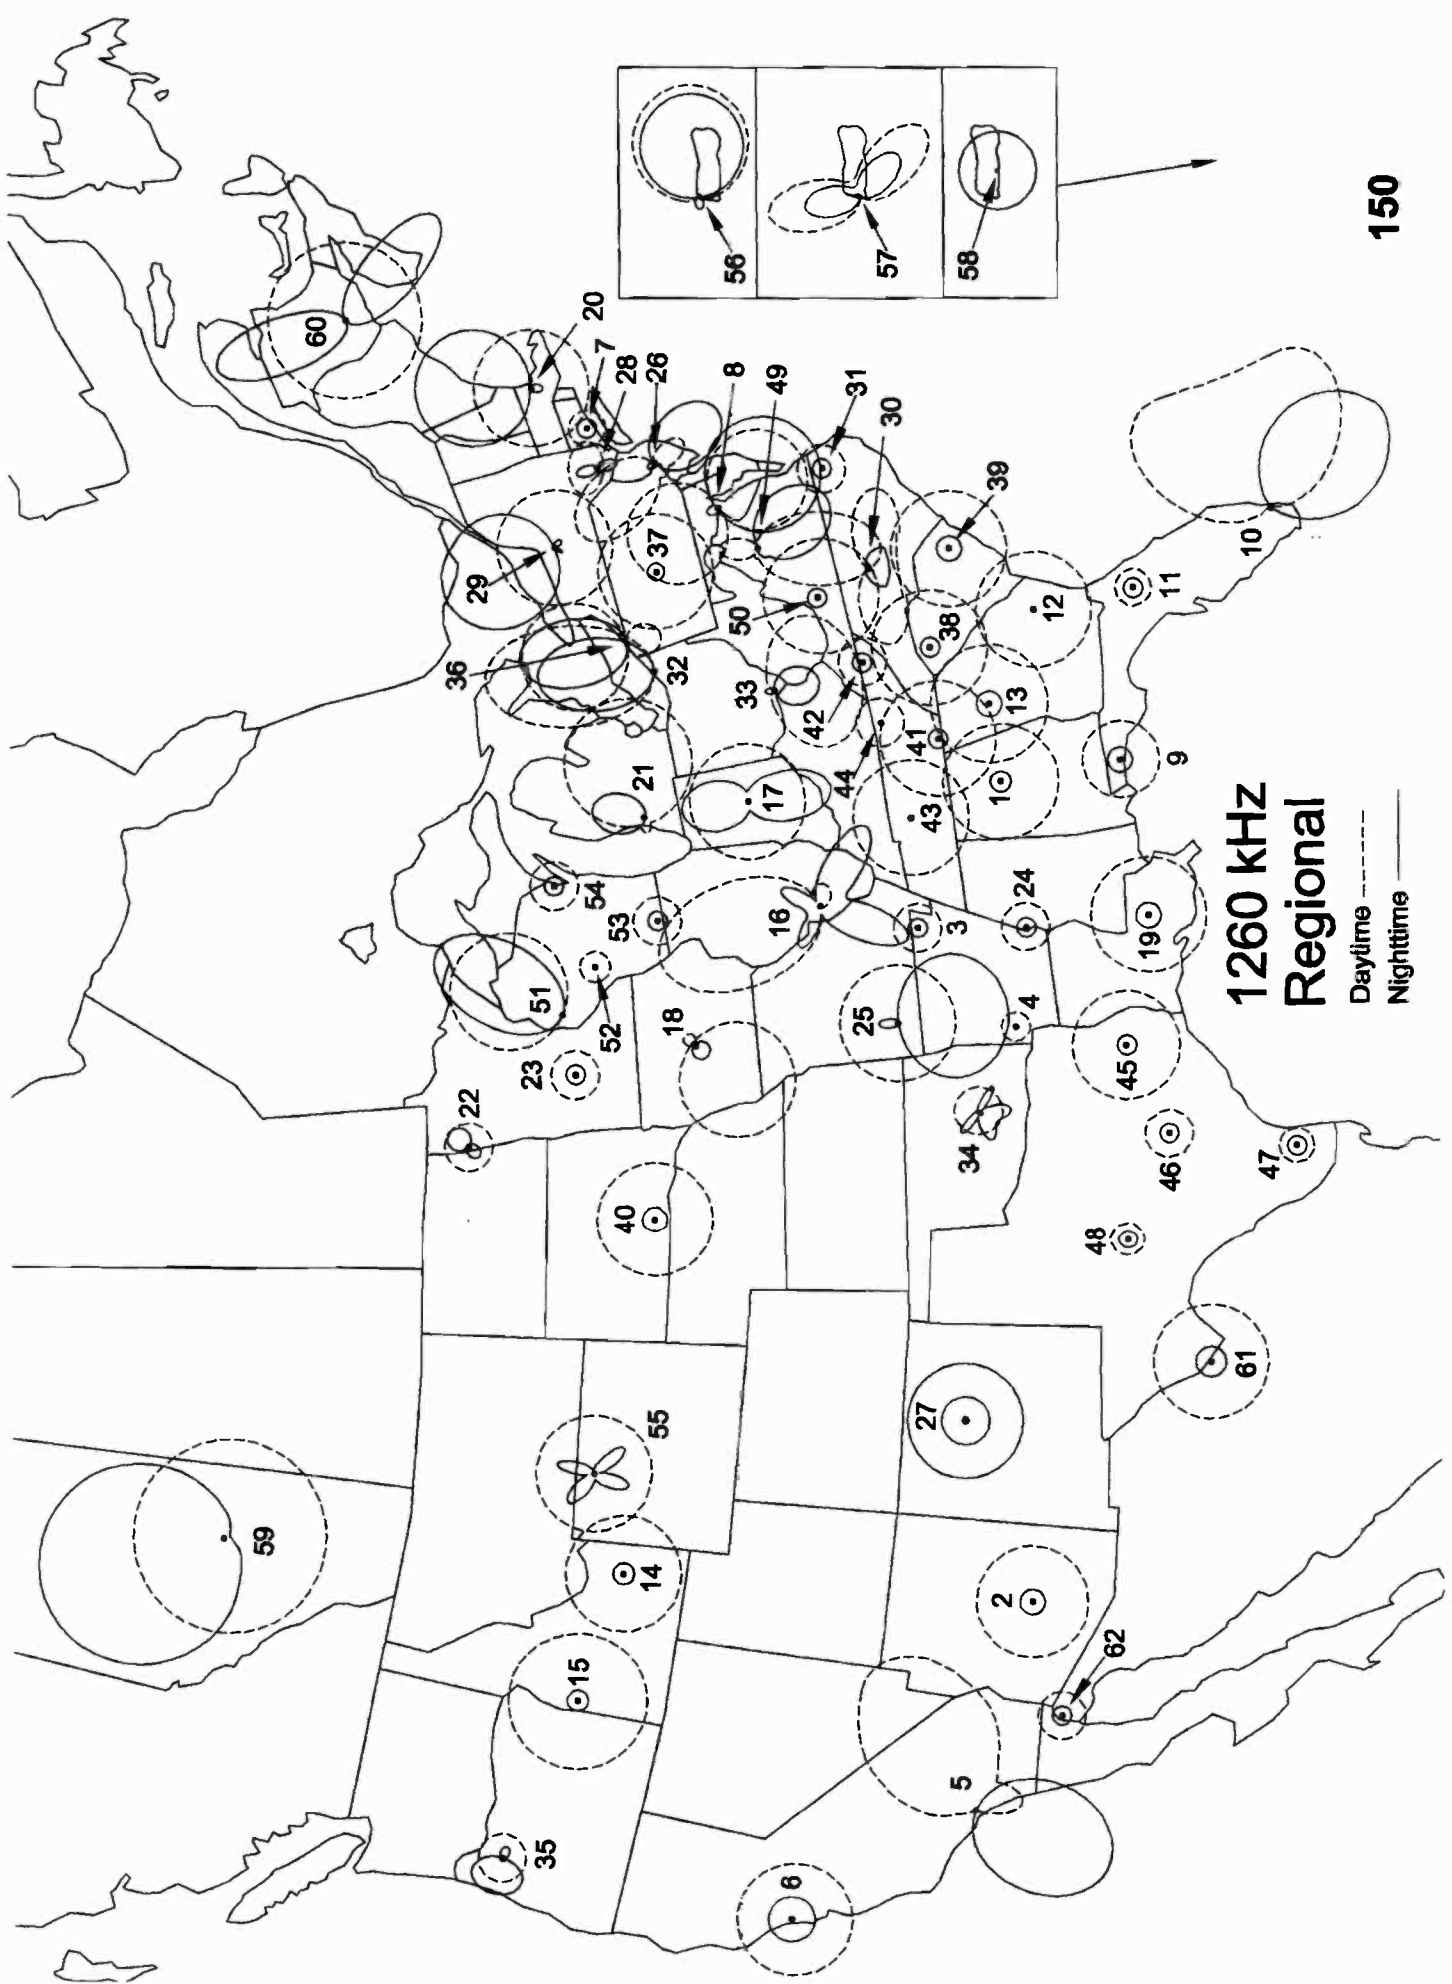

**1260 kHz
Regional**

Daytime -----
Nighttime _____

1270 kHz

1	Guntersville, AL	28	Sparks, NV
2	Prichard, AL	29	Dover, NH
3	Holbrook, AZ	30	Vineland, NJ
4	Lakeport, CA	31	Alamogordo, NM
5	Thousand Palms, CA	32	Niagara Falls, NY
6	Tulare, CA	33	Walton, NY
7	Eatonville, FL	34	Belmont, NC
8	Naples, FL	35	Smithfield, NC
9	Tallahassee, FL	36	Bismarck - Mandan, ND
10	Columbus, GA	37	Cambridge, OH
11	Commerce, GA	38	Marysville, OH
H	Honolulu, HI	39	Claremore, OK
12	Twin Falls, ID	40	Grants Pass, OR
13	Rock Island, IL	41	Lebanon, PA
14	Elkhart, IN	42	Hampton, SC
15	Gary, IN	43	Sioux Falls, SD
16	Madison, IN	44	Newport, TN
17	Liberal, KS	45	Portland, TN
18	Columbia, KY	46	Benbrook, TX
19	Cumberland, MD	47	Eagle Pass, TX
20	Springfield, MA	48	Newport News, VA
21	Charlevoix, MI	49	Stuart, VA
22	Detroit, MI	50	Longview, WA
23	Baxter, MN	51	Mauston, WI
24	Rochester, MN	52	Gillette, WY
25	Monticello, MS	53	Sydney, NS
26	St. Joseph, MO	54	Tijuana, BN
27	Waynesville, MO