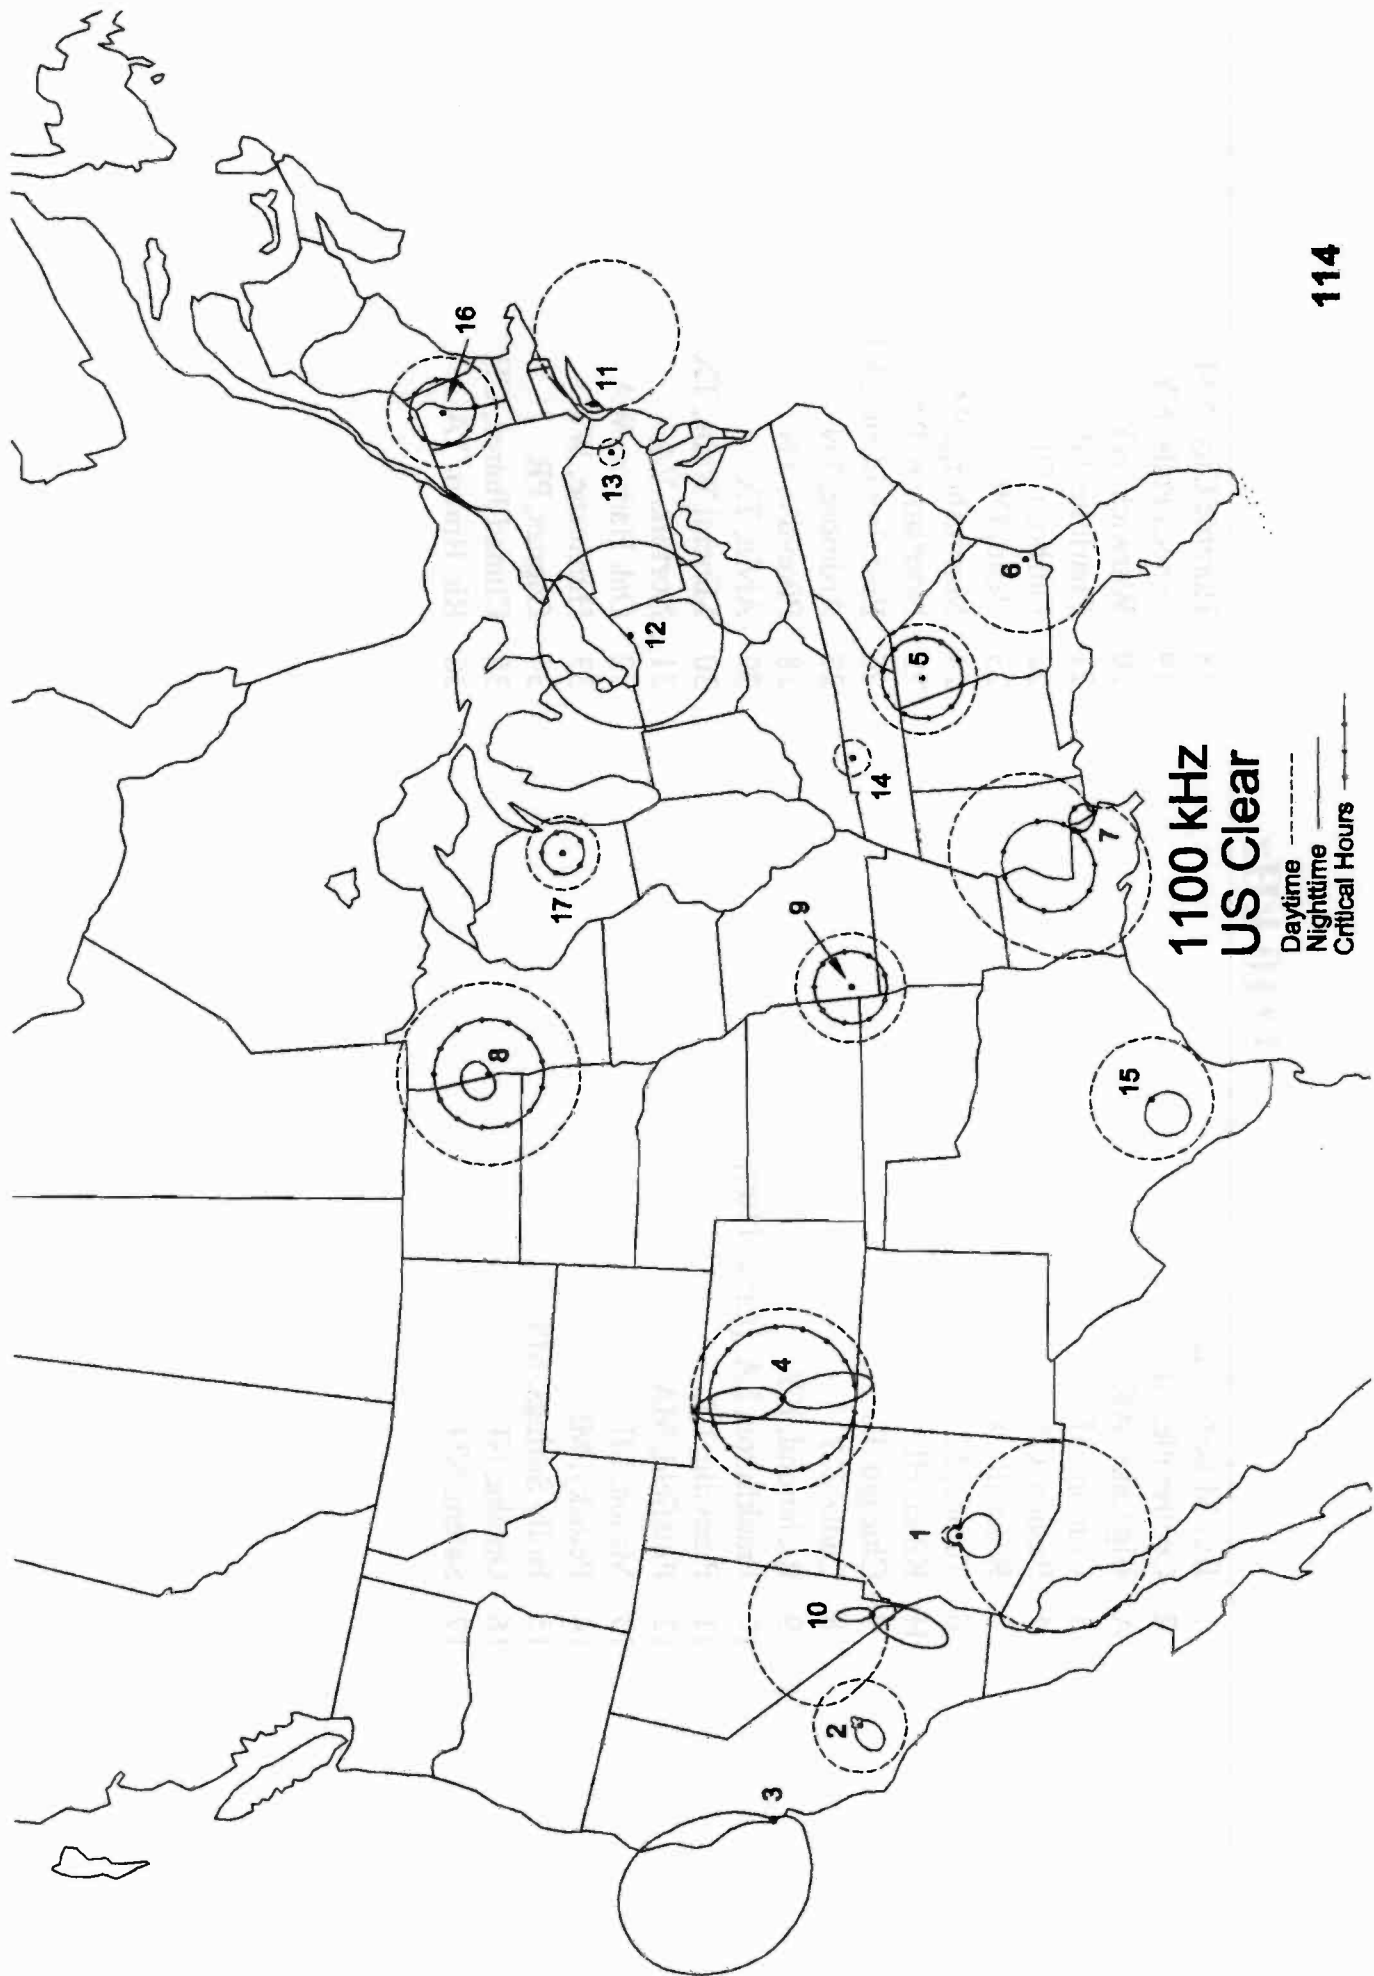

**1100 KHZ
US Clear**

Daytime ———
Nighttime - - - -
Critical Hours —•—

1110 kHz

1	Bay Minette, AL	18	Humble City, NM
2	Centreville, AL	19	Seneca Falls, NY
A	Big Lake, AK	20	Warwick, NY
3	Clinton, AR	21	Charlotte, NC
4	Pasada, CA	22	Fairborn, OH
5	Roseville, CA	23	Bend, OR
6	Tampa, FL	24	Martinsburg, PA
H	Kihei, HI	25	Norristown, PA
7	Chicago, IL	26	East Providence, RI
8	Cadiz, KY	27	Ardmore, TN
9	Richmond, KY	28	Pikeville, TN
10	Franklinton, LA [CP to 1100]	29	Alvin, TX
11	Pineville, LA	30	Mineral Wells, TX
12	Pittsfield, MA	31	Norfolk, VA
13	Mason, MI	32	Oak Harbor, WA
14	Petosky, MI	33	Hurricane, WV
15	Holly Springs, MS	34	Caguas, PR
16	Omaha, NE	35	Ciudad Juárez, CH
17	Salem, NH	36	Rio Bravo, TA