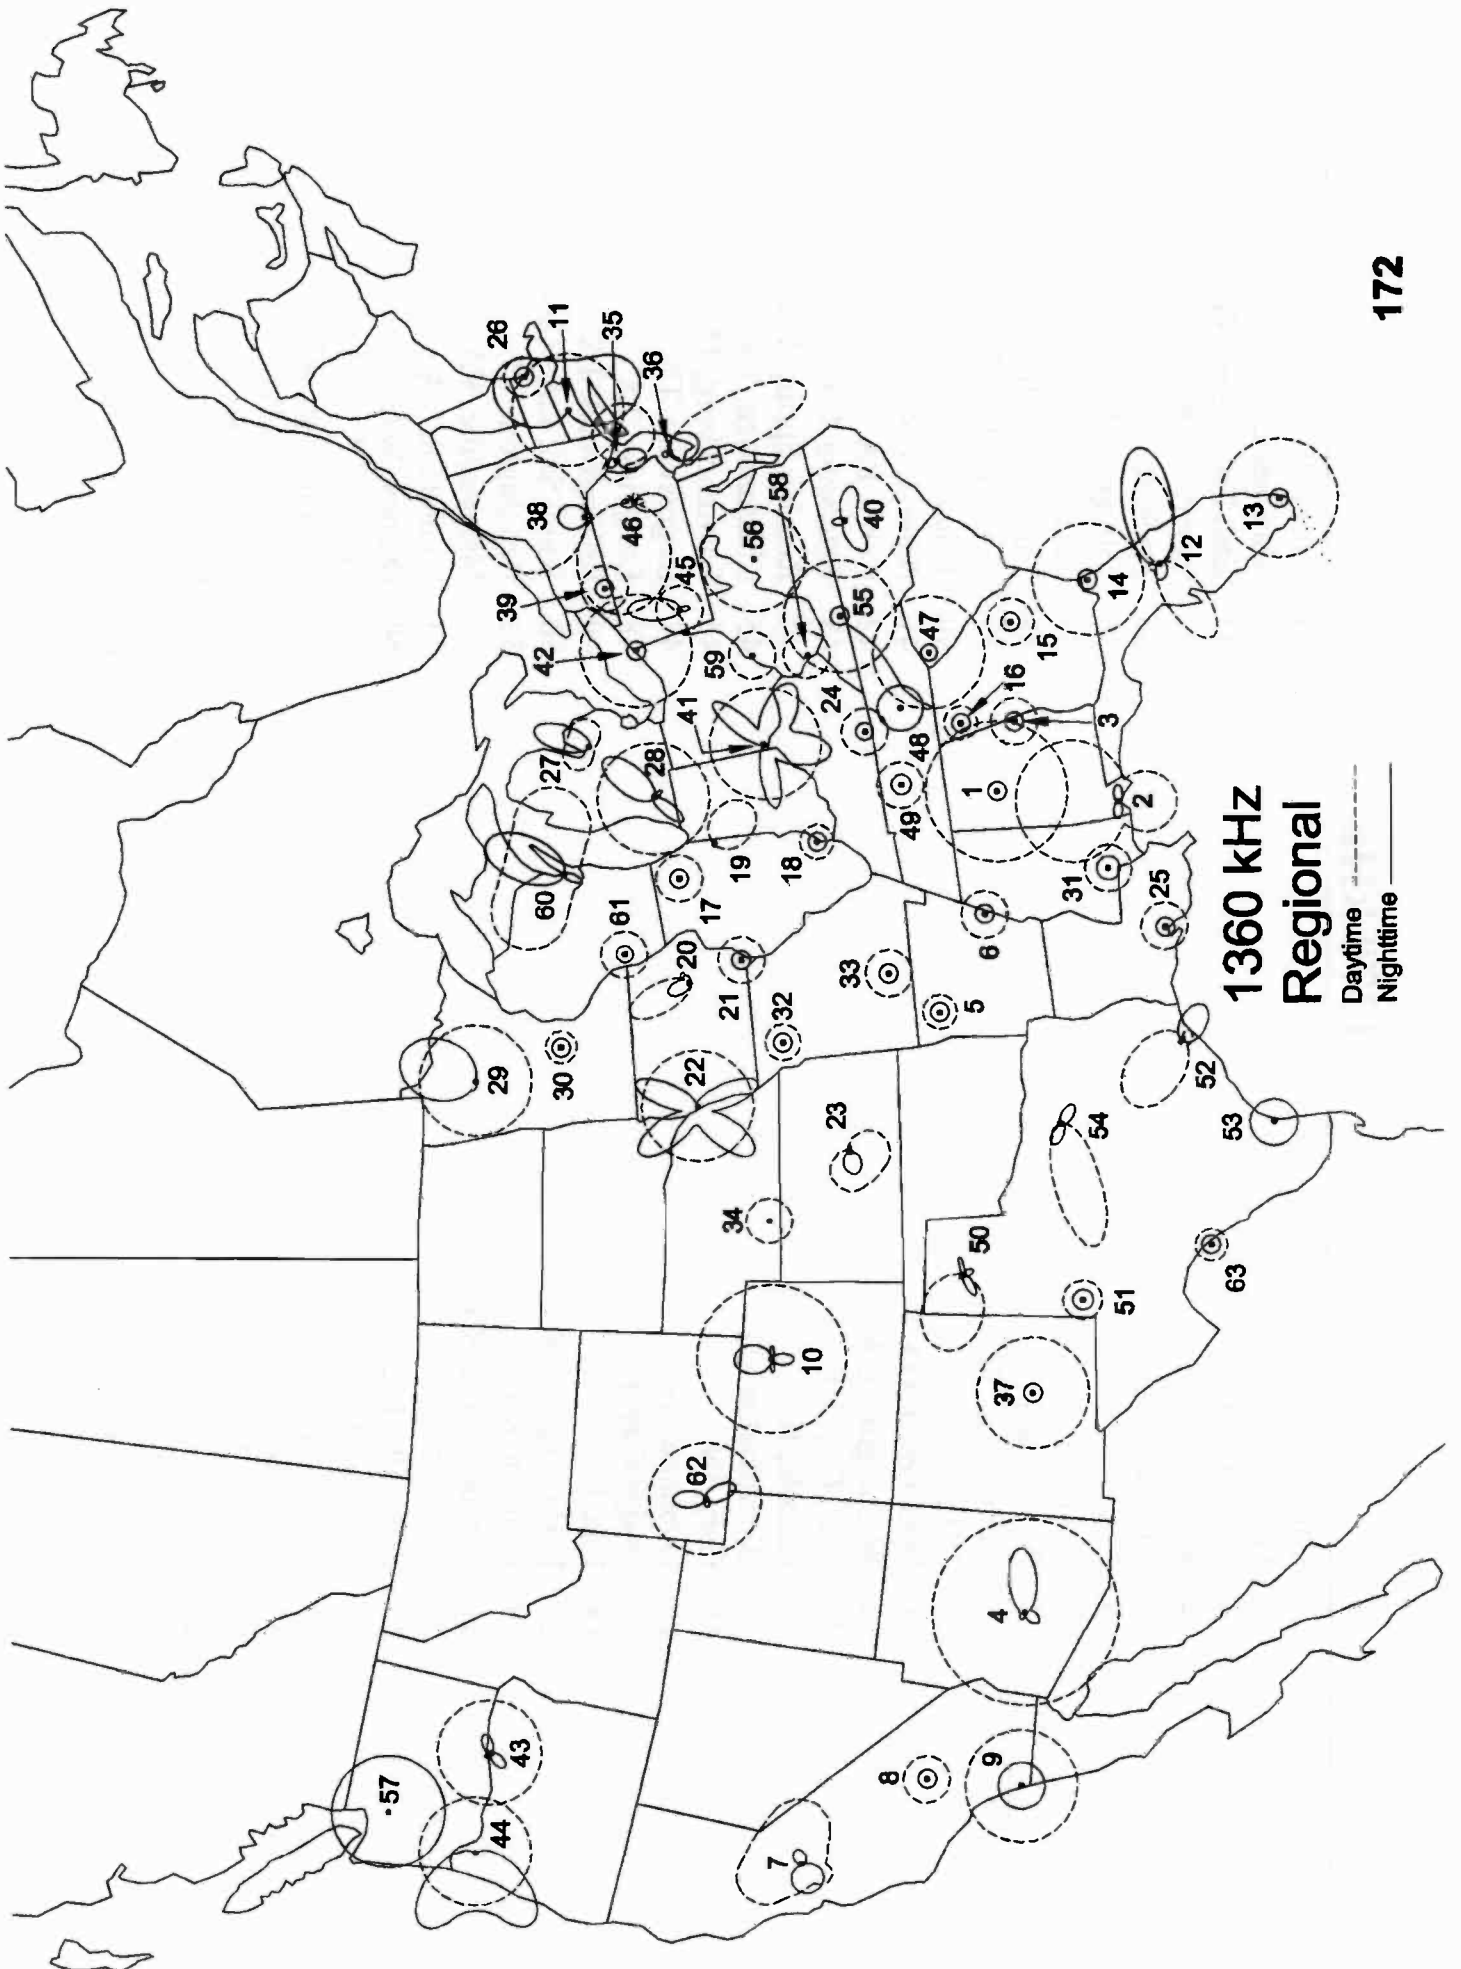

**1360 kHz
Regional**

Daytime
Nighttime

1370 kHz

1	Calera, AL	31	York, NE
2	Prescott, AR	32	Manchester, NH
3	Corona, CA	33	East Patchogue, NY
4	Red Bluff, CA	34	Ellenville, NY
5	San Jose, CA	35	Rochester, NY
6	Tulare, CA	36	Lillington, NC
7	Ocala, FL	37	Pineville, NC
8	Pensacola, FL	38	Tabor City, NC
9	Vero Beach, FL	39	Grand Forks, ND
10	Jesup, GA	40	Toledo, OH
11	Manchester, GA	41	Astoria, OR
12	Washington, GA	42	Corry, PA
H	Pearl City, HI	43	Pottstown, PA
13	Lincoln, IL	44	Roaring Spring, PA
14	Bloomington, IN	45	Chattanooga, TN
15	Gary, IN	46	Lawrenceburg, TN
16	Dubuque, IA	47	Rogersville, TN
17	Dodge City, KS	48	Longview, TX
18	Iola, KS	49	Rollingwood, TX
19	Fort Campbell, KY	50	South Salt Lake City, UT
20	Grayson, KY	51	Bennington, VT
21	Tompkinsville, KY	52	Martinsville, VA
22	Ellsworth, ME	53	South Hill, VA
23	Pikesville, MD	54	Quincy, WA
24	Cadillac, MI	55	Frost, WV
25	Grand Haven, MI	56	Moundsville, WV
26	Fairmont, MN	57	Neillsville, WI
27	Canton, MS	58	Vieques, PR
28	Boonville, MO	59	Mexicali, BN
29	Caruthersville, MO	60	Nogales, SO
30	Butte, MT	61	Nuevo Laredo, TA