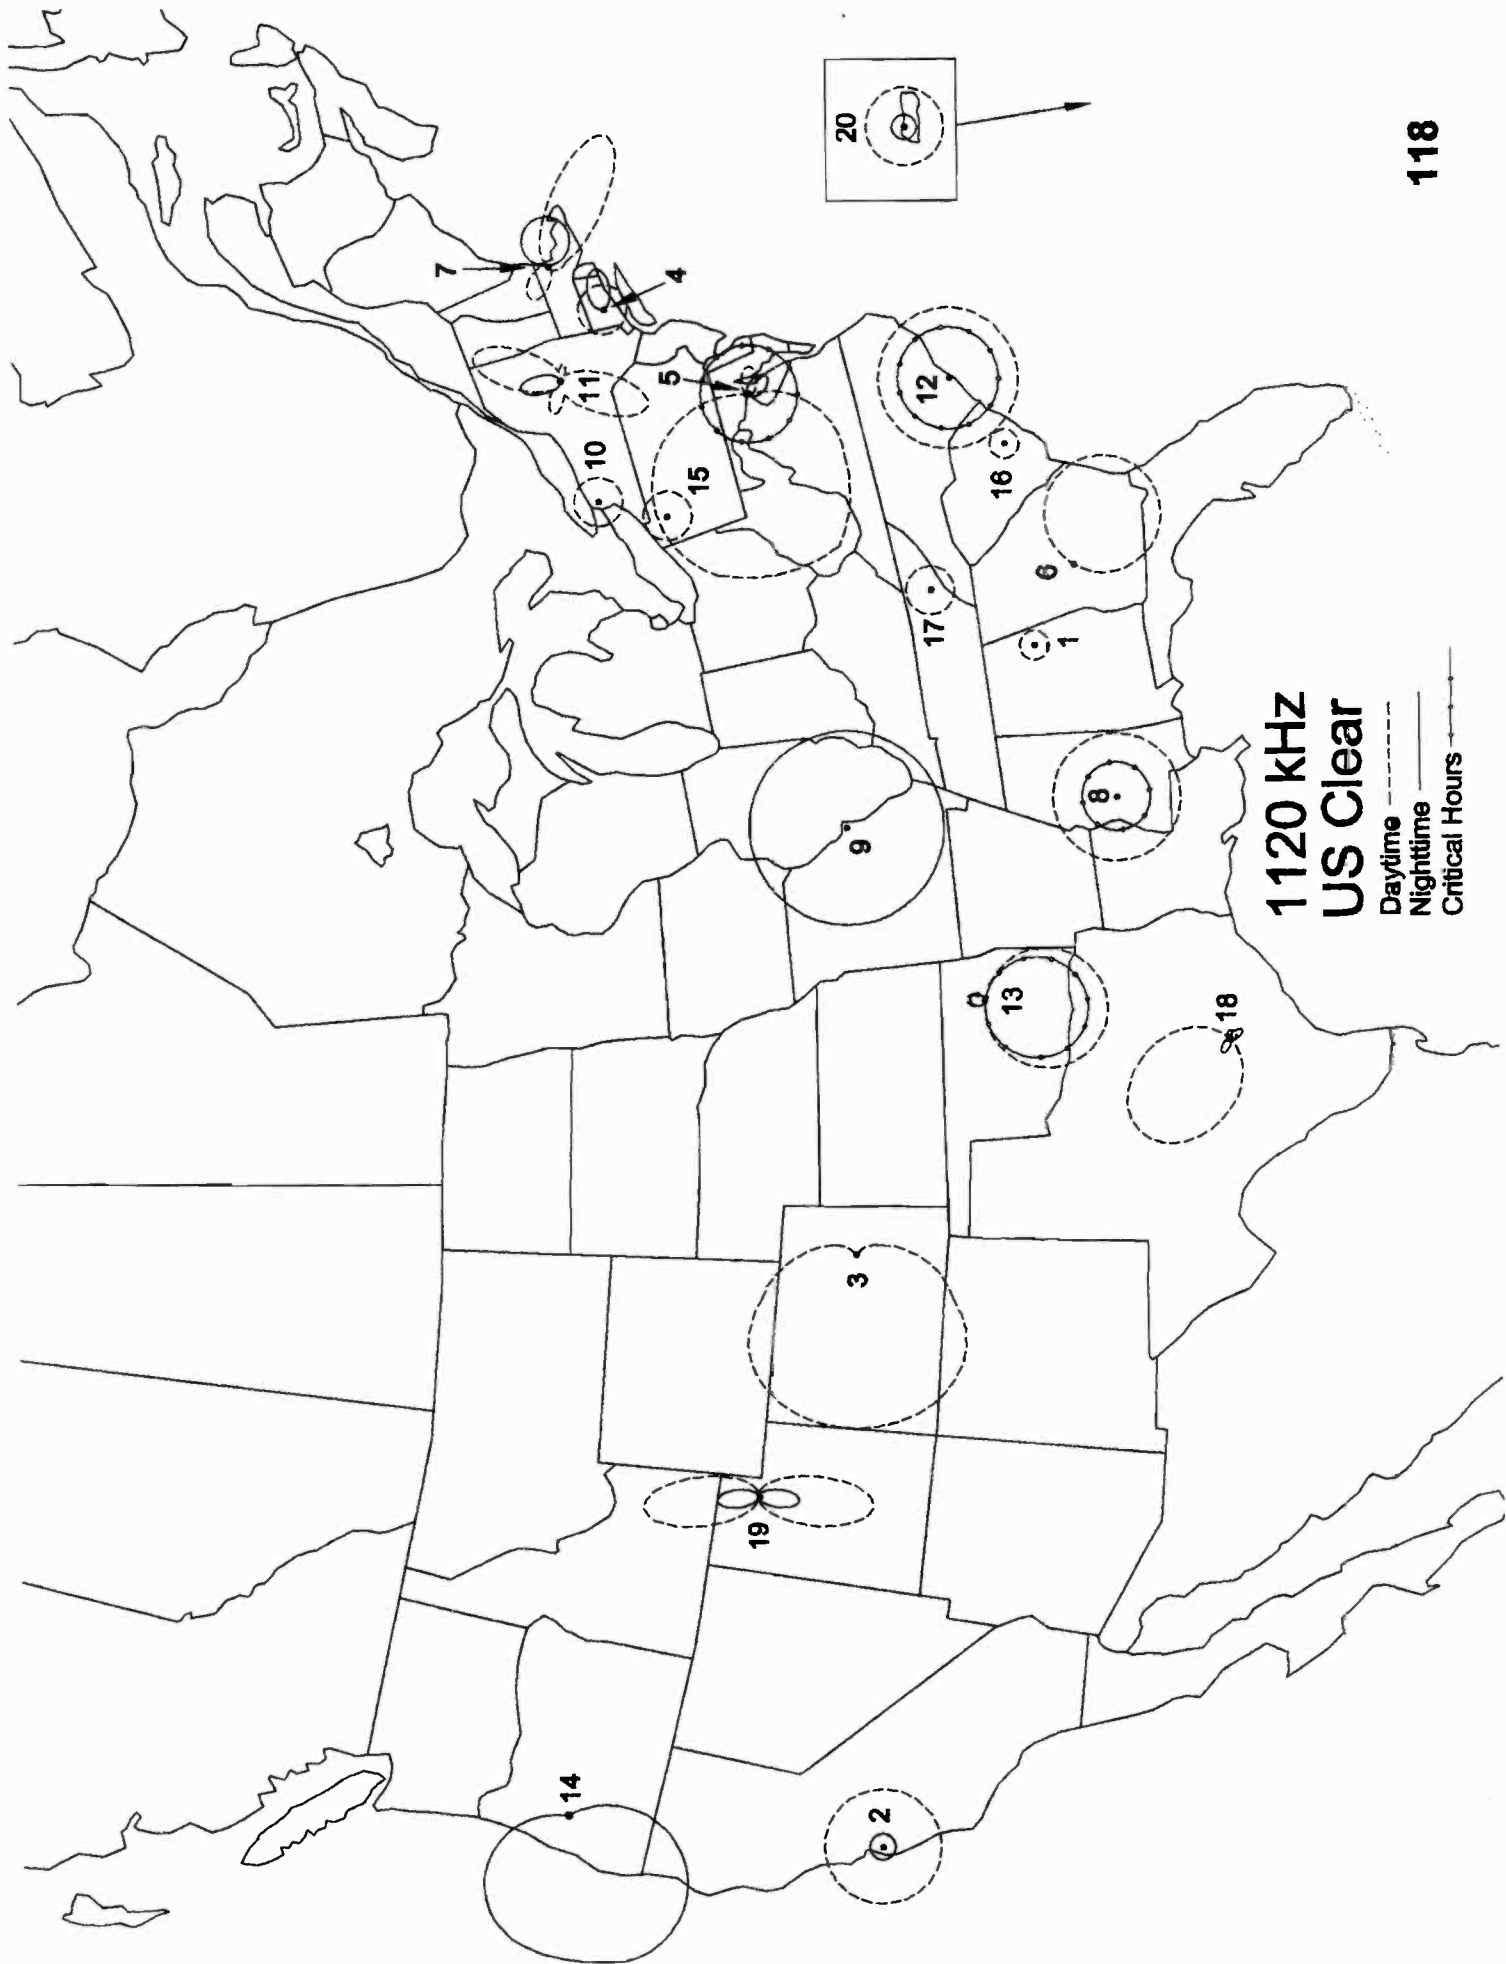

**1120 KHZ
US Clear**

Daytime ---
Nighttime - - -
Critical Hours ———>