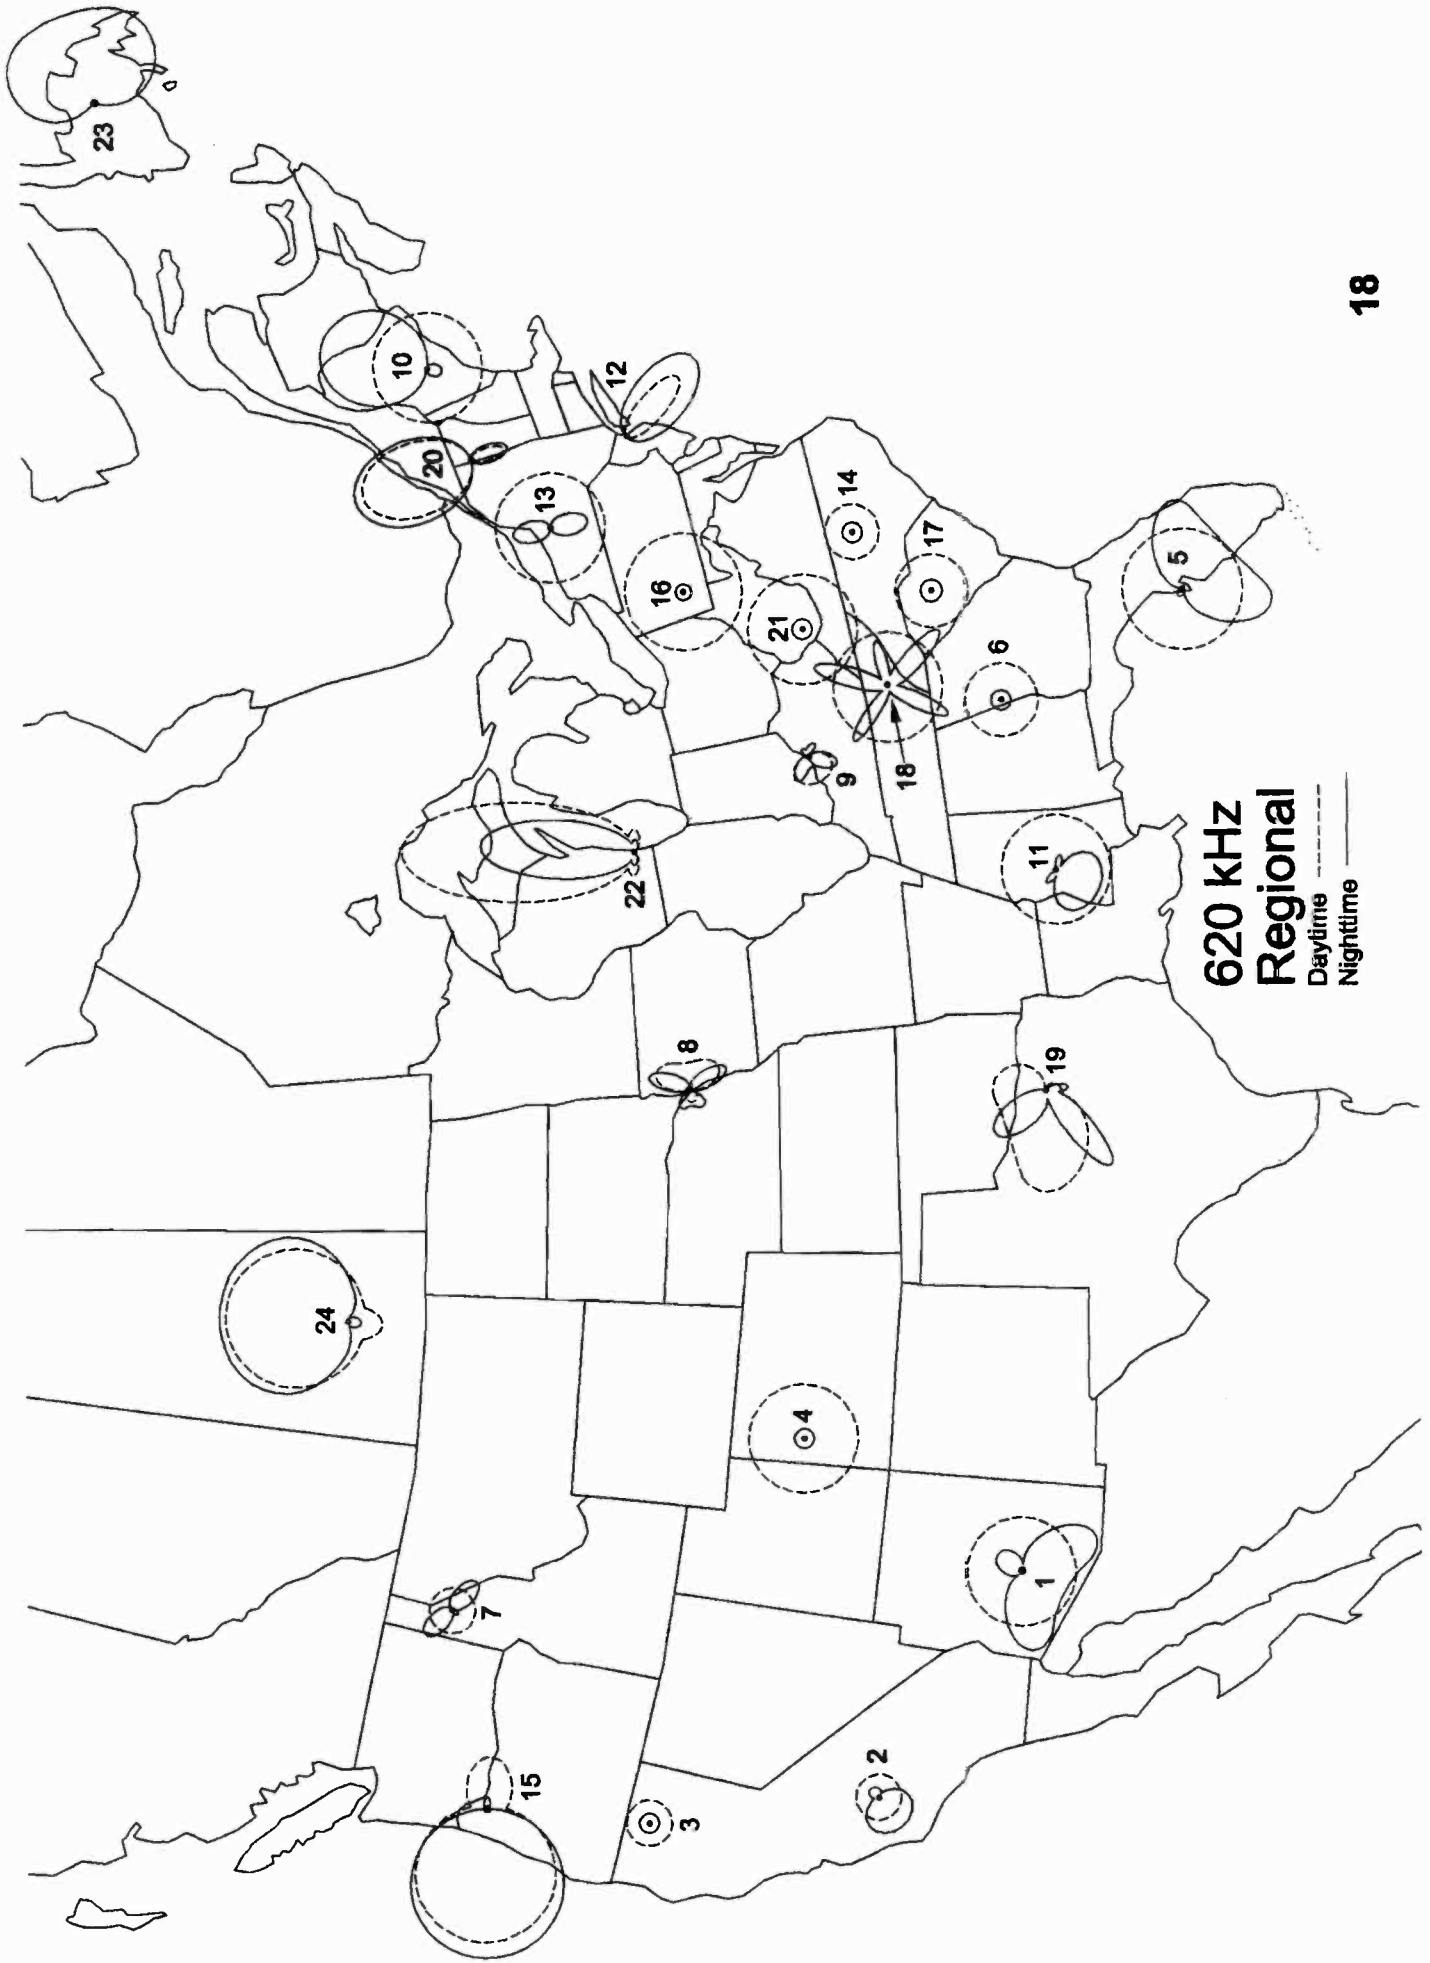

620 kHz
Regional
Daytime ———
Nighttime - - -