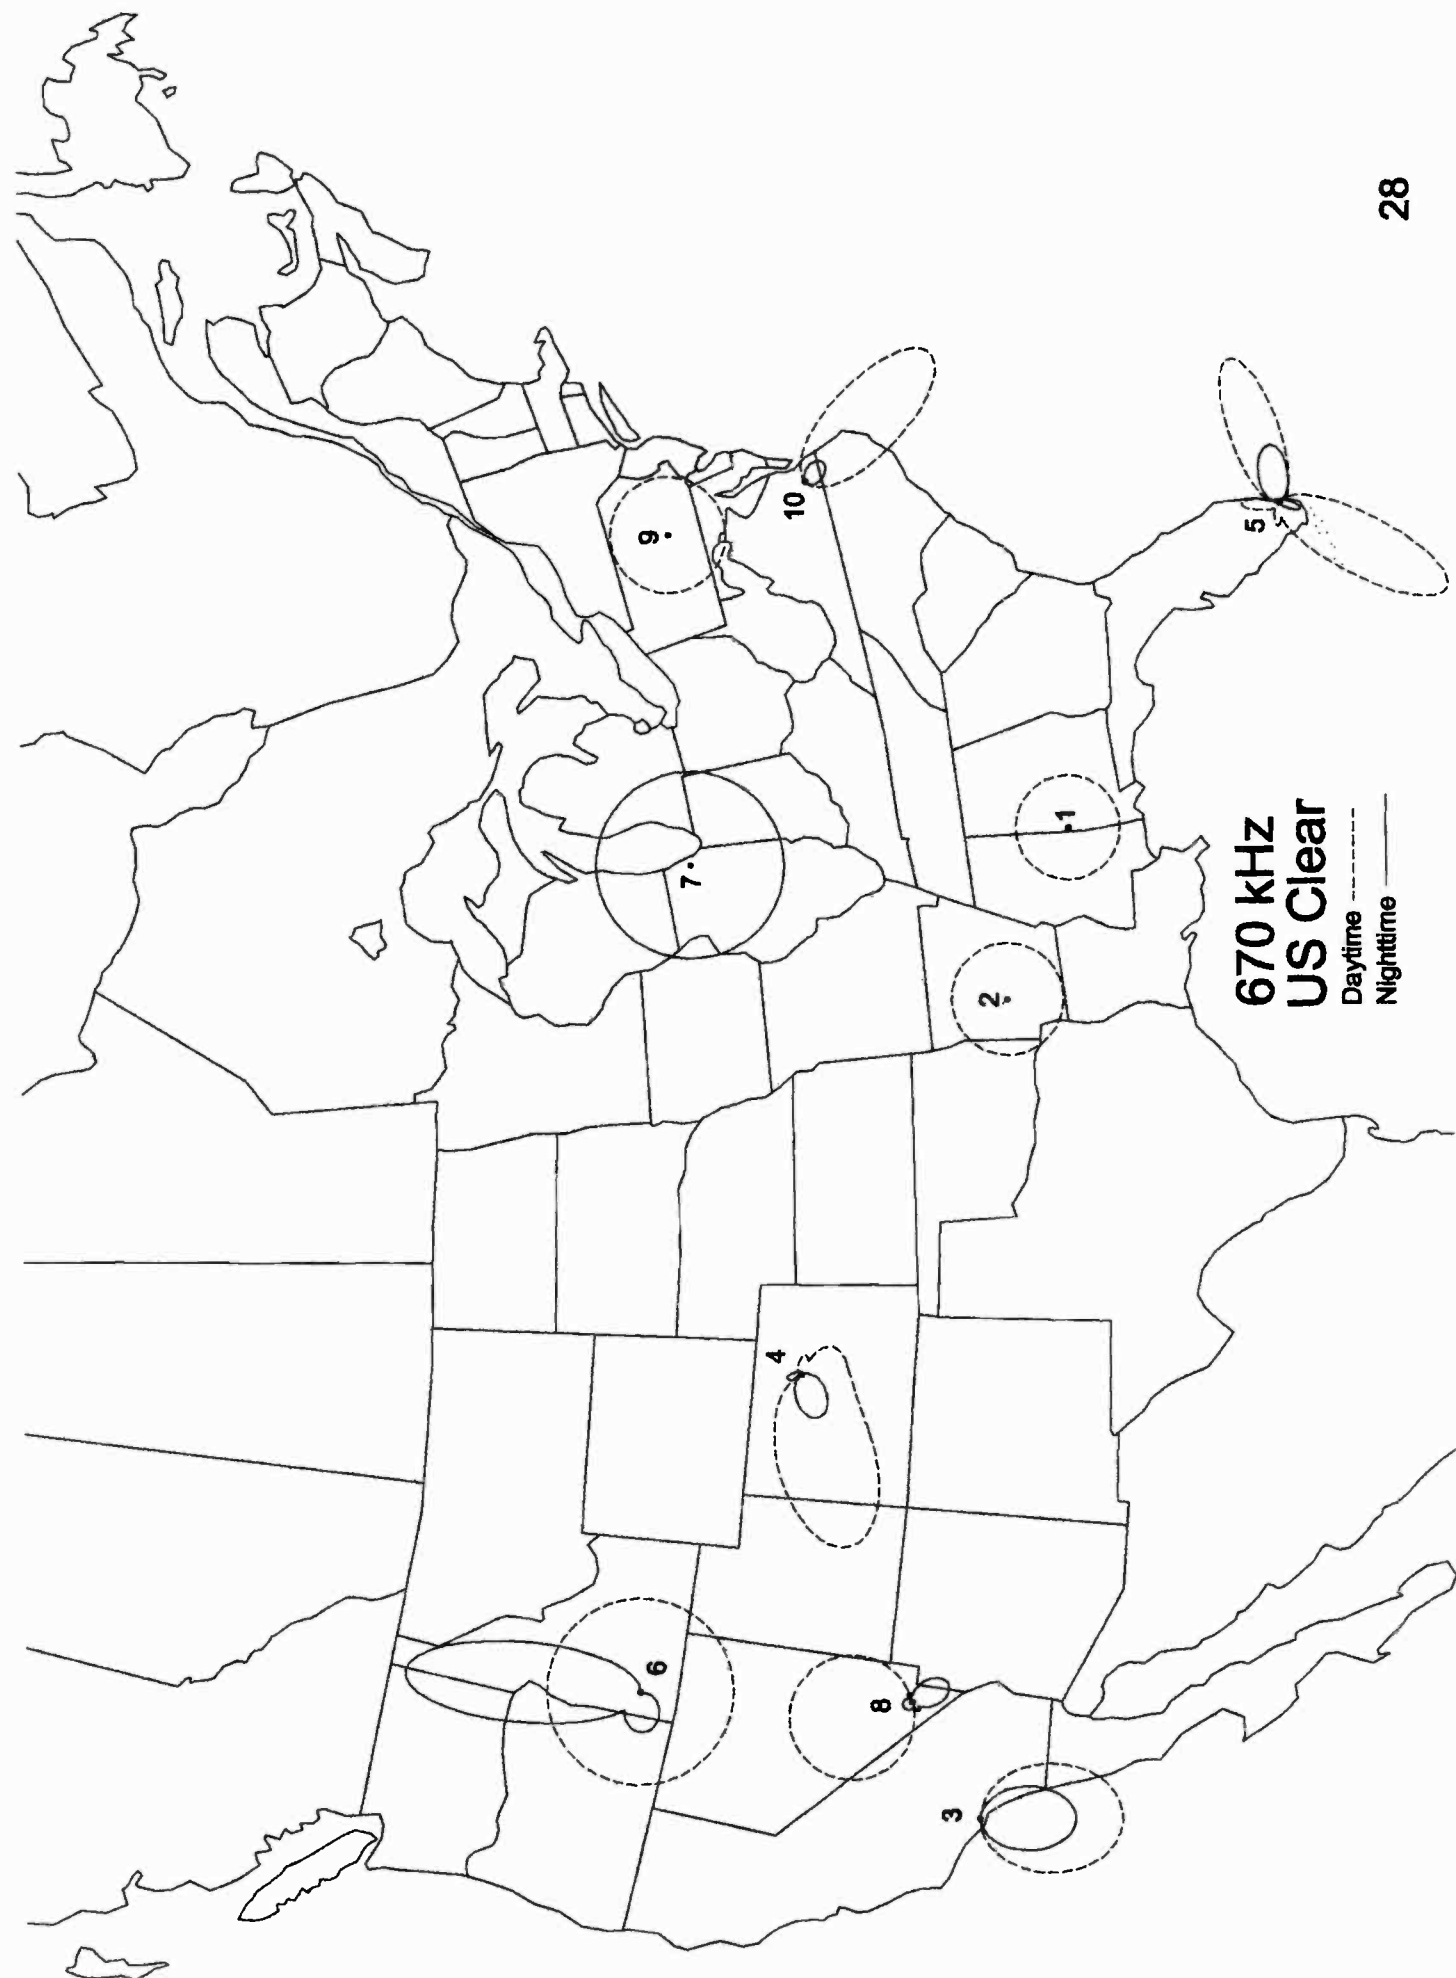

**670 kHz
US Clear**
Daytime - - - - -
Nighttime ———