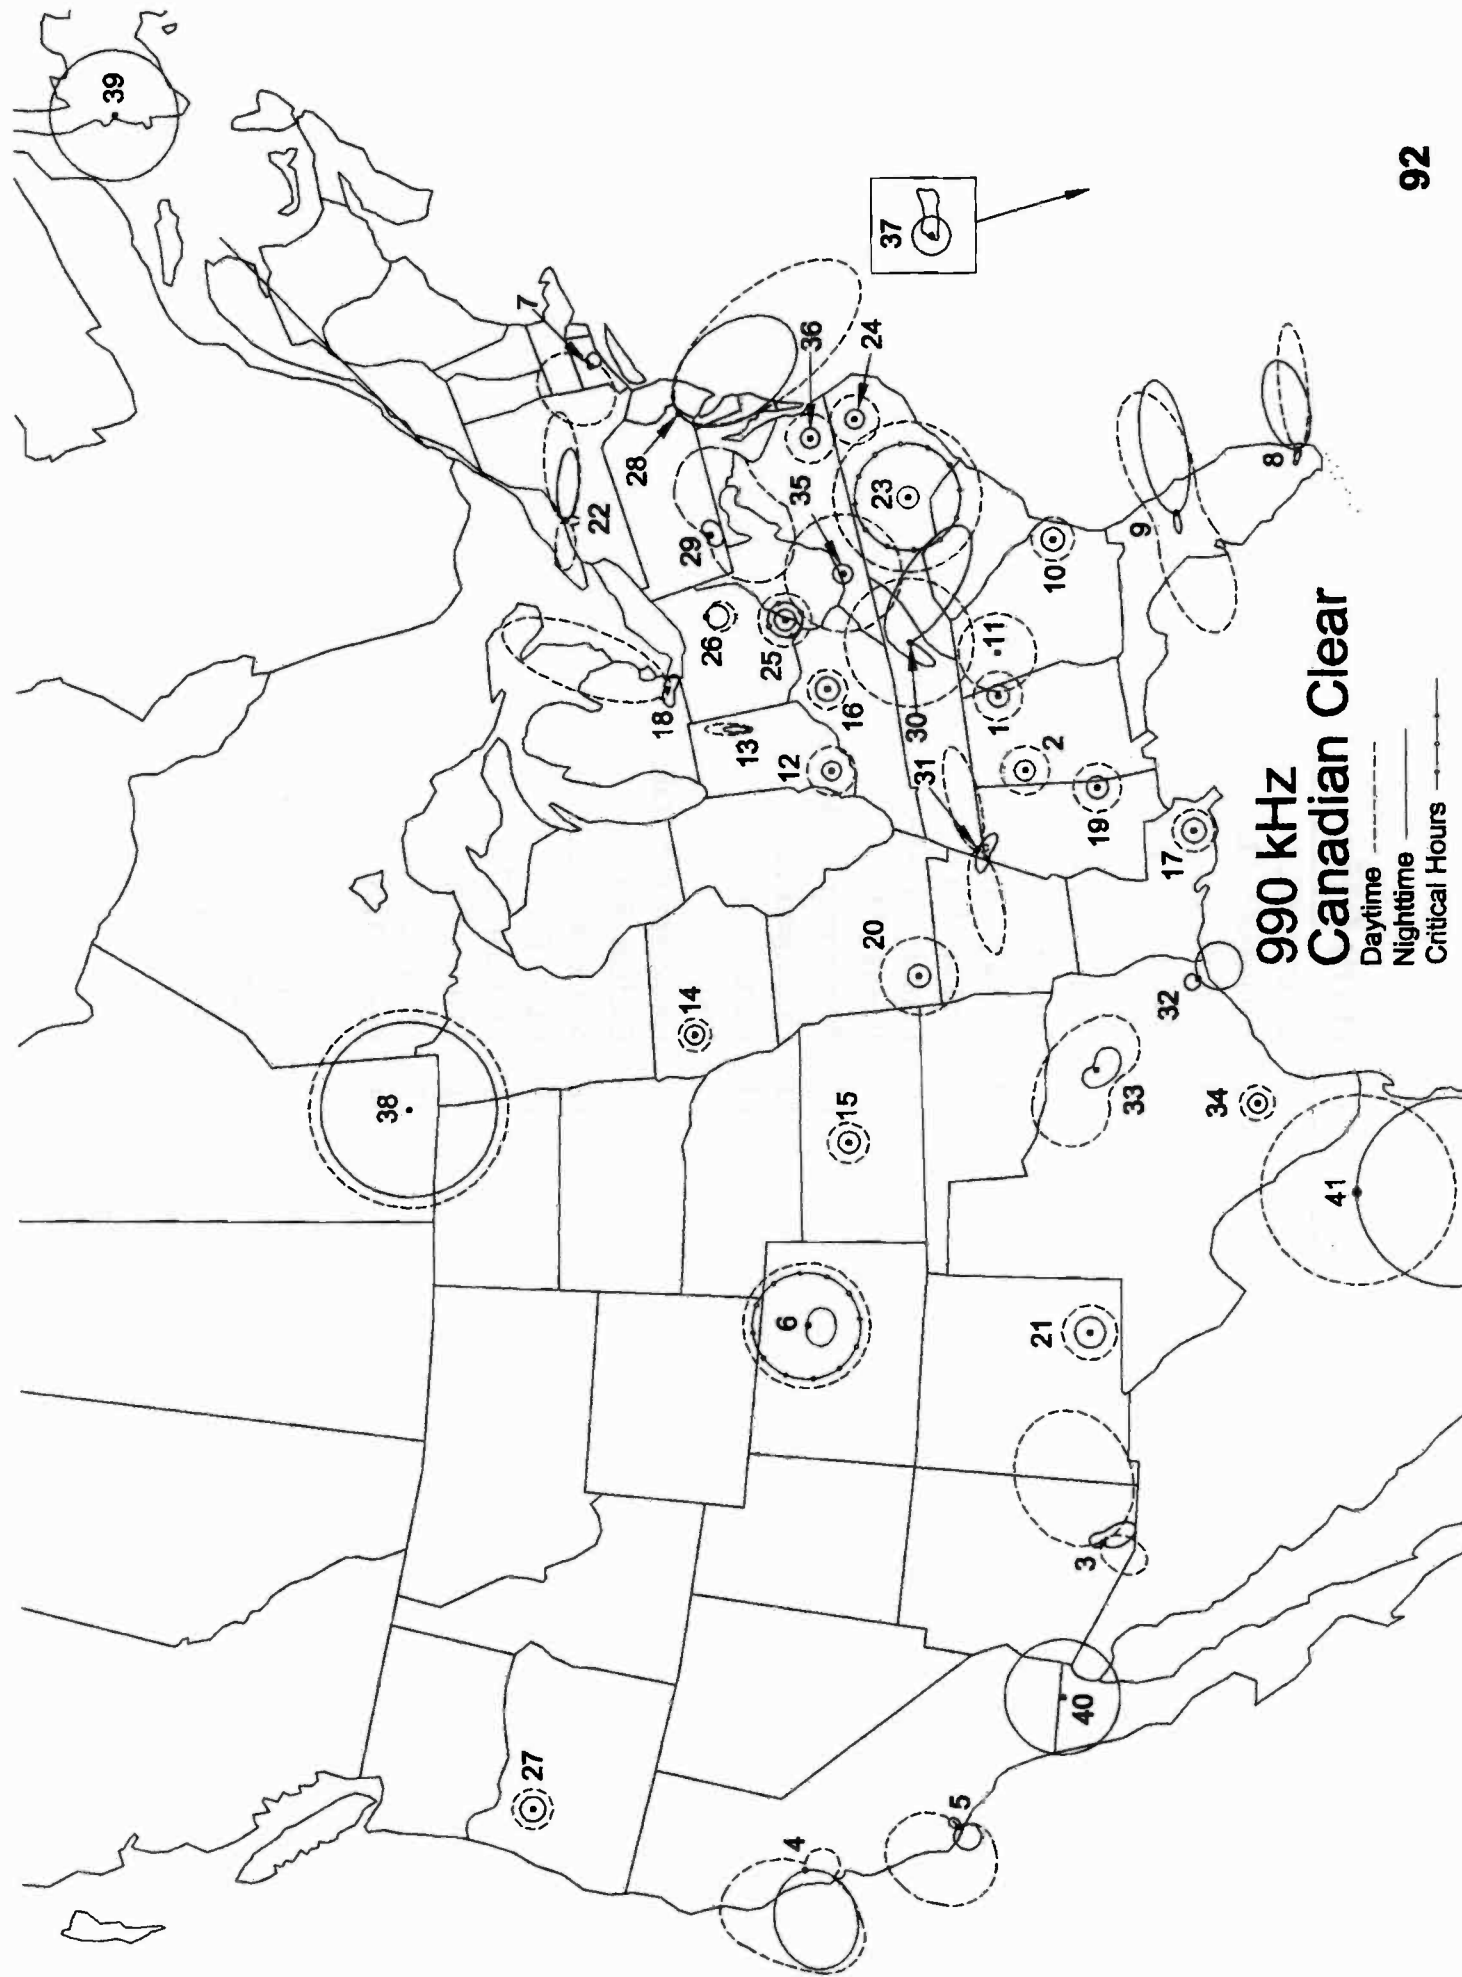

990 kHz

1	Centre, AL	22	Rochester, NY
2	Fayette, AL	23	Southern Pines, NC
3	Tucson, AZ	24	Windsor, NC
4	Pittsburg, CA	25	Gallipolis, OH
5	Santa Barbara, CA	26	Massillon, OH
6	Denver, CO	27	Albany, OR
7	Southington, CT	28	Philadelphia, PA
8	Miami, FL	29	Somersset, PA
9	Orlando, FL	30	Knoxville, TN
10	Hinesville, GA	31	Memphis, TN
11	Lawrenceville, GA	32	Beaumont, TX
H	Honolulu, HI	33	Farmersville, TX
12	Jasper, IN	34	Kenedy - Karnes City, TX
13	Muncie, IN	35	Narrows - Pearisburg, VA
14	Storm Lake, IA	36	Richmond, VA
15	Russell, KS	37	Mayaguez, PR
16	Winchester, KY	38	Winnipeg, MB
17	New Orleans, LA	39	Corner Brook, NL
18	Ypsilanti, MI	C	Watson Lake, YT
19	Waynesboro, MS	40	Mexicali, BN
20	Cassville, MO	41	Ciudad Cuauhtémoc, CH
21	Artesia, NM