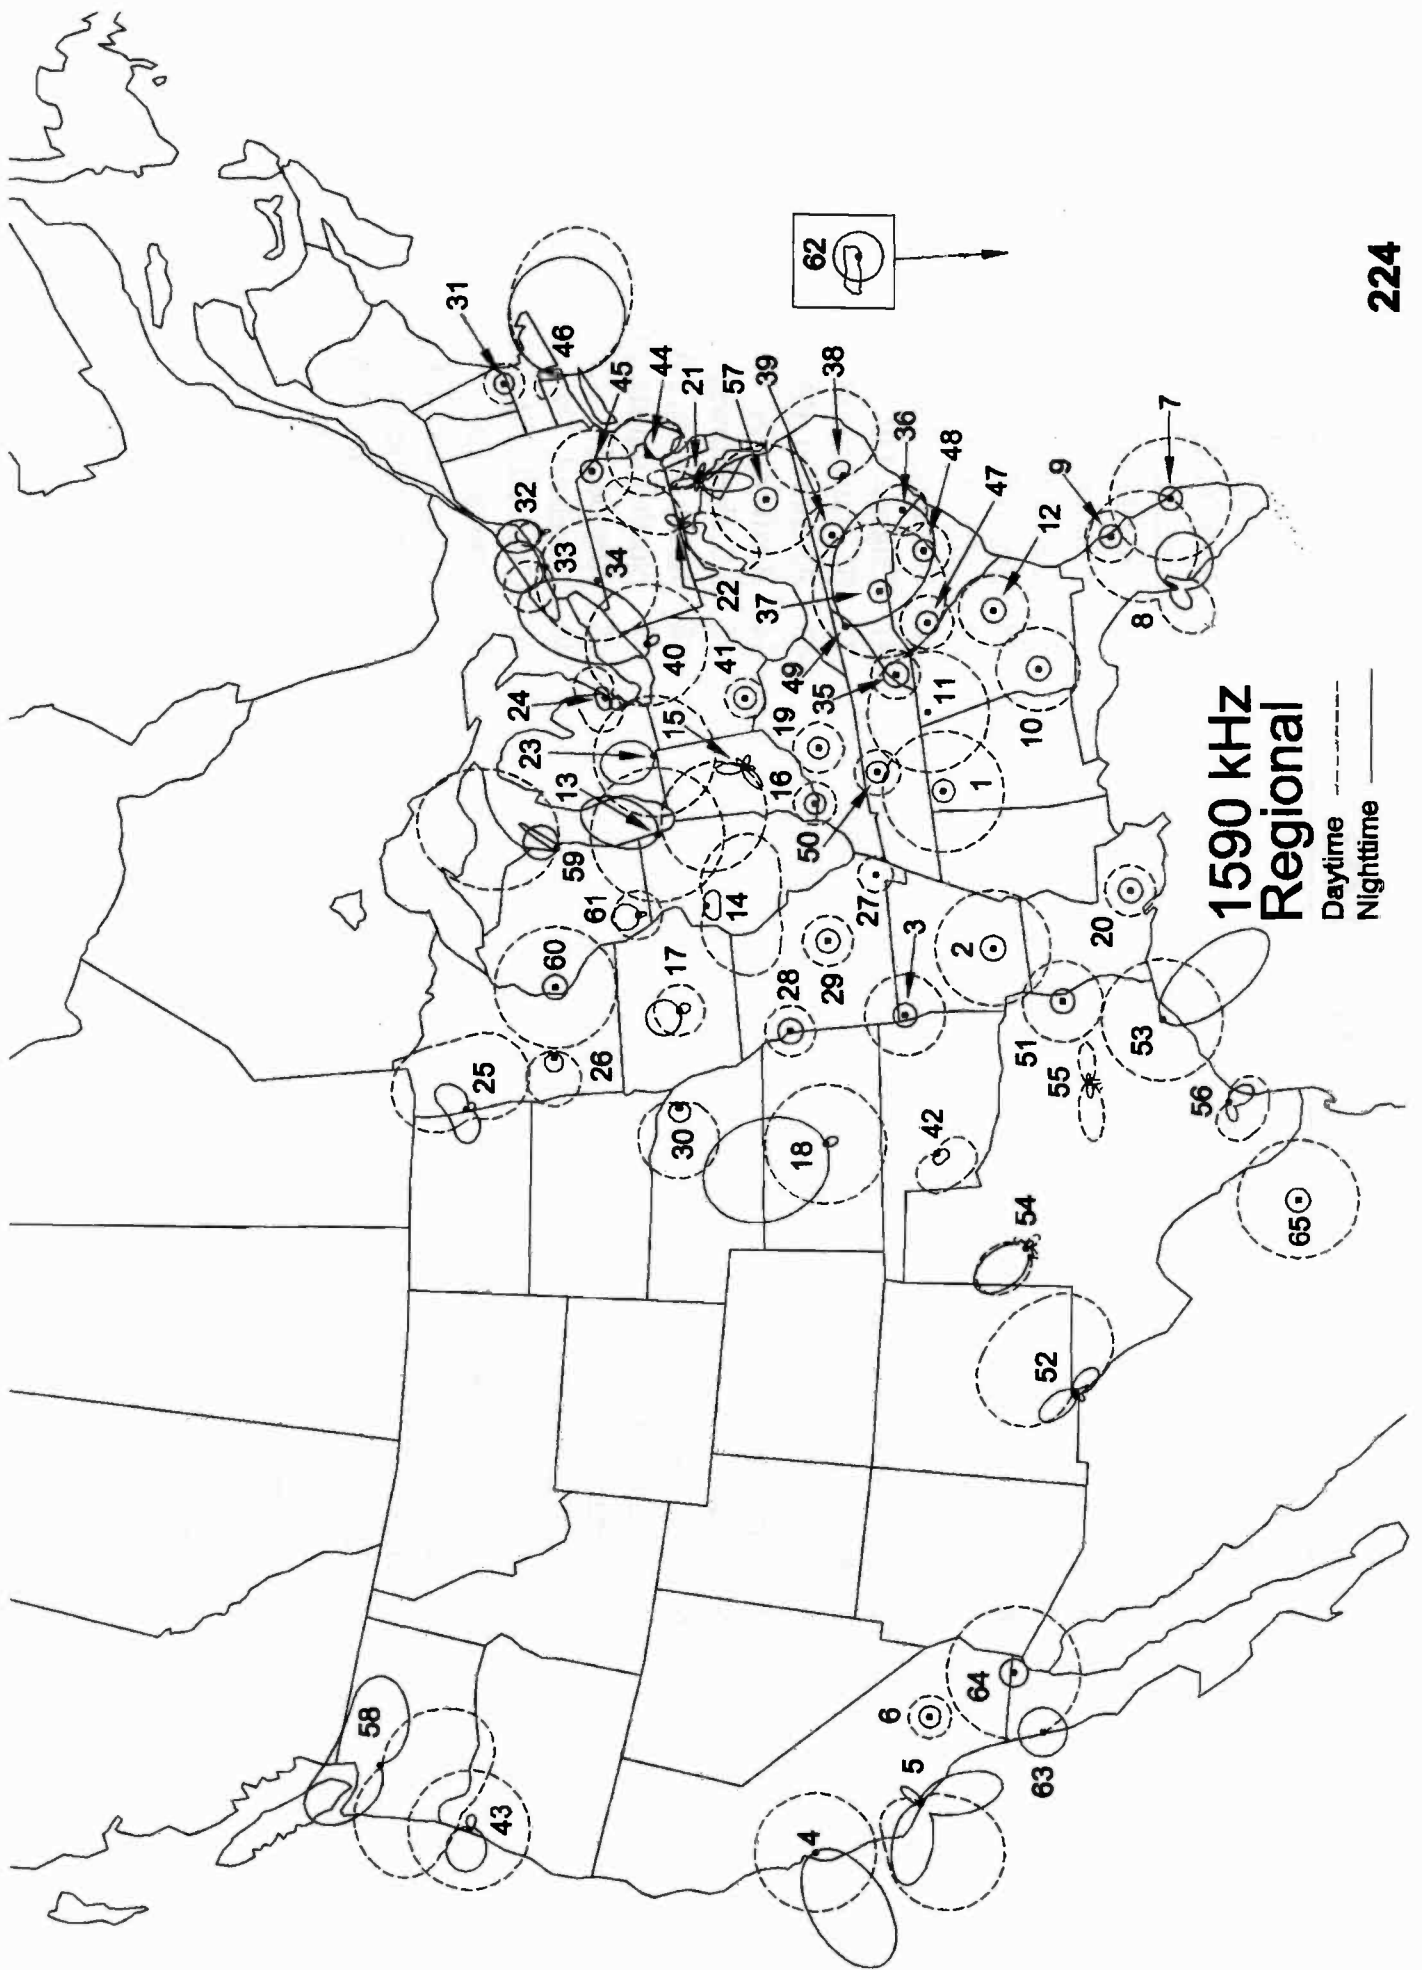

**1590 kHz
Regional**

Daytime ———
Nighttime - - - -

1600 kHz

1	Huntsville, AL	31	Albuquerque, NM
2	Montgomery, AL	32	Elmira Heights - Horseheads, NY
3	Cottonwood, AZ	33	New York, NY
4	South Tucson, AZ	34	Oneida, NY
5	Bellefonte, AR	35	Fayetteville, NC
6	Fresno, CA	36	Hendersonville, NC
7	Pomona, CA	37	Carrington, ND
8	Santa Maria, CA	38	Springfield, OH
9	Yuba City, CA	39	Tiffin, OH
10	Lakewood, CO	40	Cushing, OK
11	Atlantic Beach, FL	41	Eugene, OR
12	Key West, FL	42	St. Helens, OR
13	Riviera Beach, FL	43	Allentown, PA
14	Winter Garden, FL	44	Bedford, PA
15	Austell, GA	45	Elizabethtown, PA
16	Peru, IN	46	Jersey Shore, PA
17	Algona, IA	47	North Augusta, SC
18	Cedar Rapids, IA	48	Algood, TN
19	Fort Scott, KS	49	Lakeland, TN
20	Eminence, KY	50	Cockrell Hill, TX
21	Golden Meadow, LA	51	Orange, TX
22	Rockville, MD	52	Pflugerville, TX
23	Brookline, MA	53	Centerville, UT
24	East Longmeadow, MA	54	Chesapeake, VA
25	Ann Arbor, MI	55	Blaine, WA
26	Watertown, MN	56	Milton, WV
27	St. Louis, MO	57	Wheeling, WV
28	Trenton, MO	58	Ripon, WI
29	Nebraska City, NE	59	Bayamon, PR
30	Superior, NE	60	Ciudad Acuña, CI