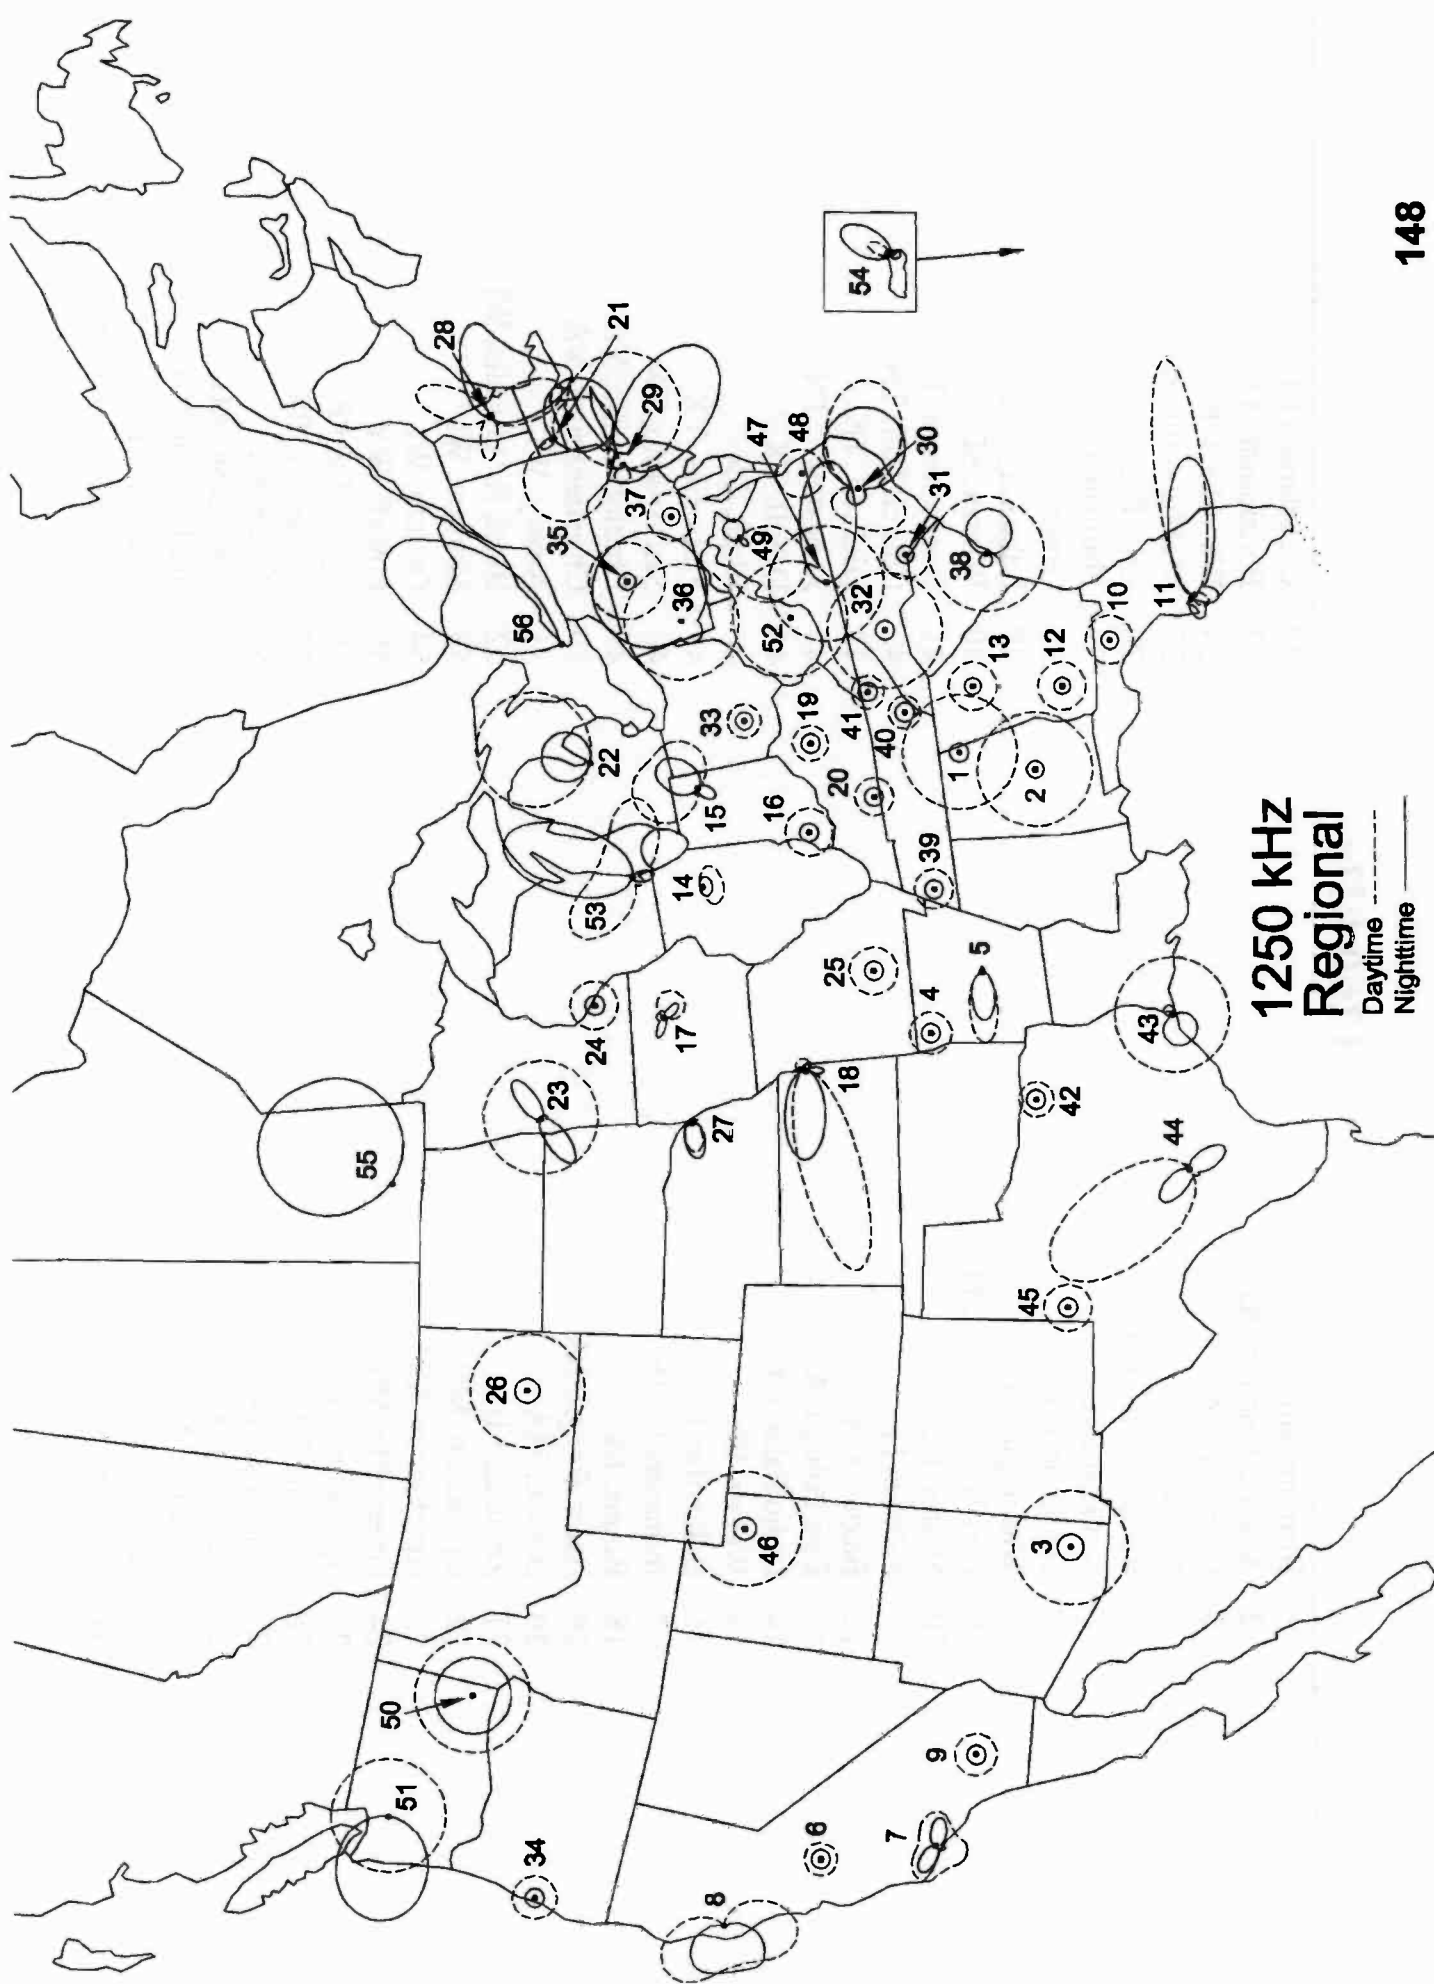

**1250 kHz
Regional**
Daytime - - - - -
Nighttime _____

1260 kHz

1	Birmingham, AL	32	Cleveland, OH
2	Apache Junction, AZ	33	Portsmouth, OH
3	Corning, AR	34	Wewoka, OK
4	Nashville, AR	35	McMinnville, OR
5	Beverly Hills, CA	36	Erie, PA
6	San Francisco, CA	37	Philipsburg, PA
7	Seymour, CT	38	Greenville, SC
8	Washington, DC	39	Lake City, SC
9	Fort Walton Beach, FL	40	Winner, SD
10	Miami, FL	41	Chattanooga, TN
11	Palatka, FL	42	Church Hill, TN
12	Baxley, GA	43	Dickson, TN
13	East Point, GA	44	Jamestown, TN
14	Idaho Falls, ID	45	Diboll, TX
15	Weiser, ID	46	Elgin, TX
16	Belleville, IL	47	Falfurrias, TX
17	Indianapolis, IN	48	San Angelo, TX
18	Boone, IA	49	Charlottesville, VA
19	Baton Rouge, LA	50	Christiansburg, VA
20	Boston, MA	51	Amery, WI
21	Zeeland, MI	52	Black River Falls, WI
22	Crookston, MN	53	Monroe, WI
23	Hutchinson, MN	54	Oconto, WI
24	Greenville, MS	55	Powell, WY
25	Springfield, MO	56	Aguadilla, PR
26	Trenton, NJ	57	Mayaguez, PR
27	Santa Fe, NM	58	Ponce, PR
28	Beacon, NY	59	Edmonton, AB
29	Syracuse, NY	60	Fredericton, NB
30	Asheboro, NC	61	Ojinaga, CH
31	Edenton, NC	62	San Luis Rio Colorado, SO