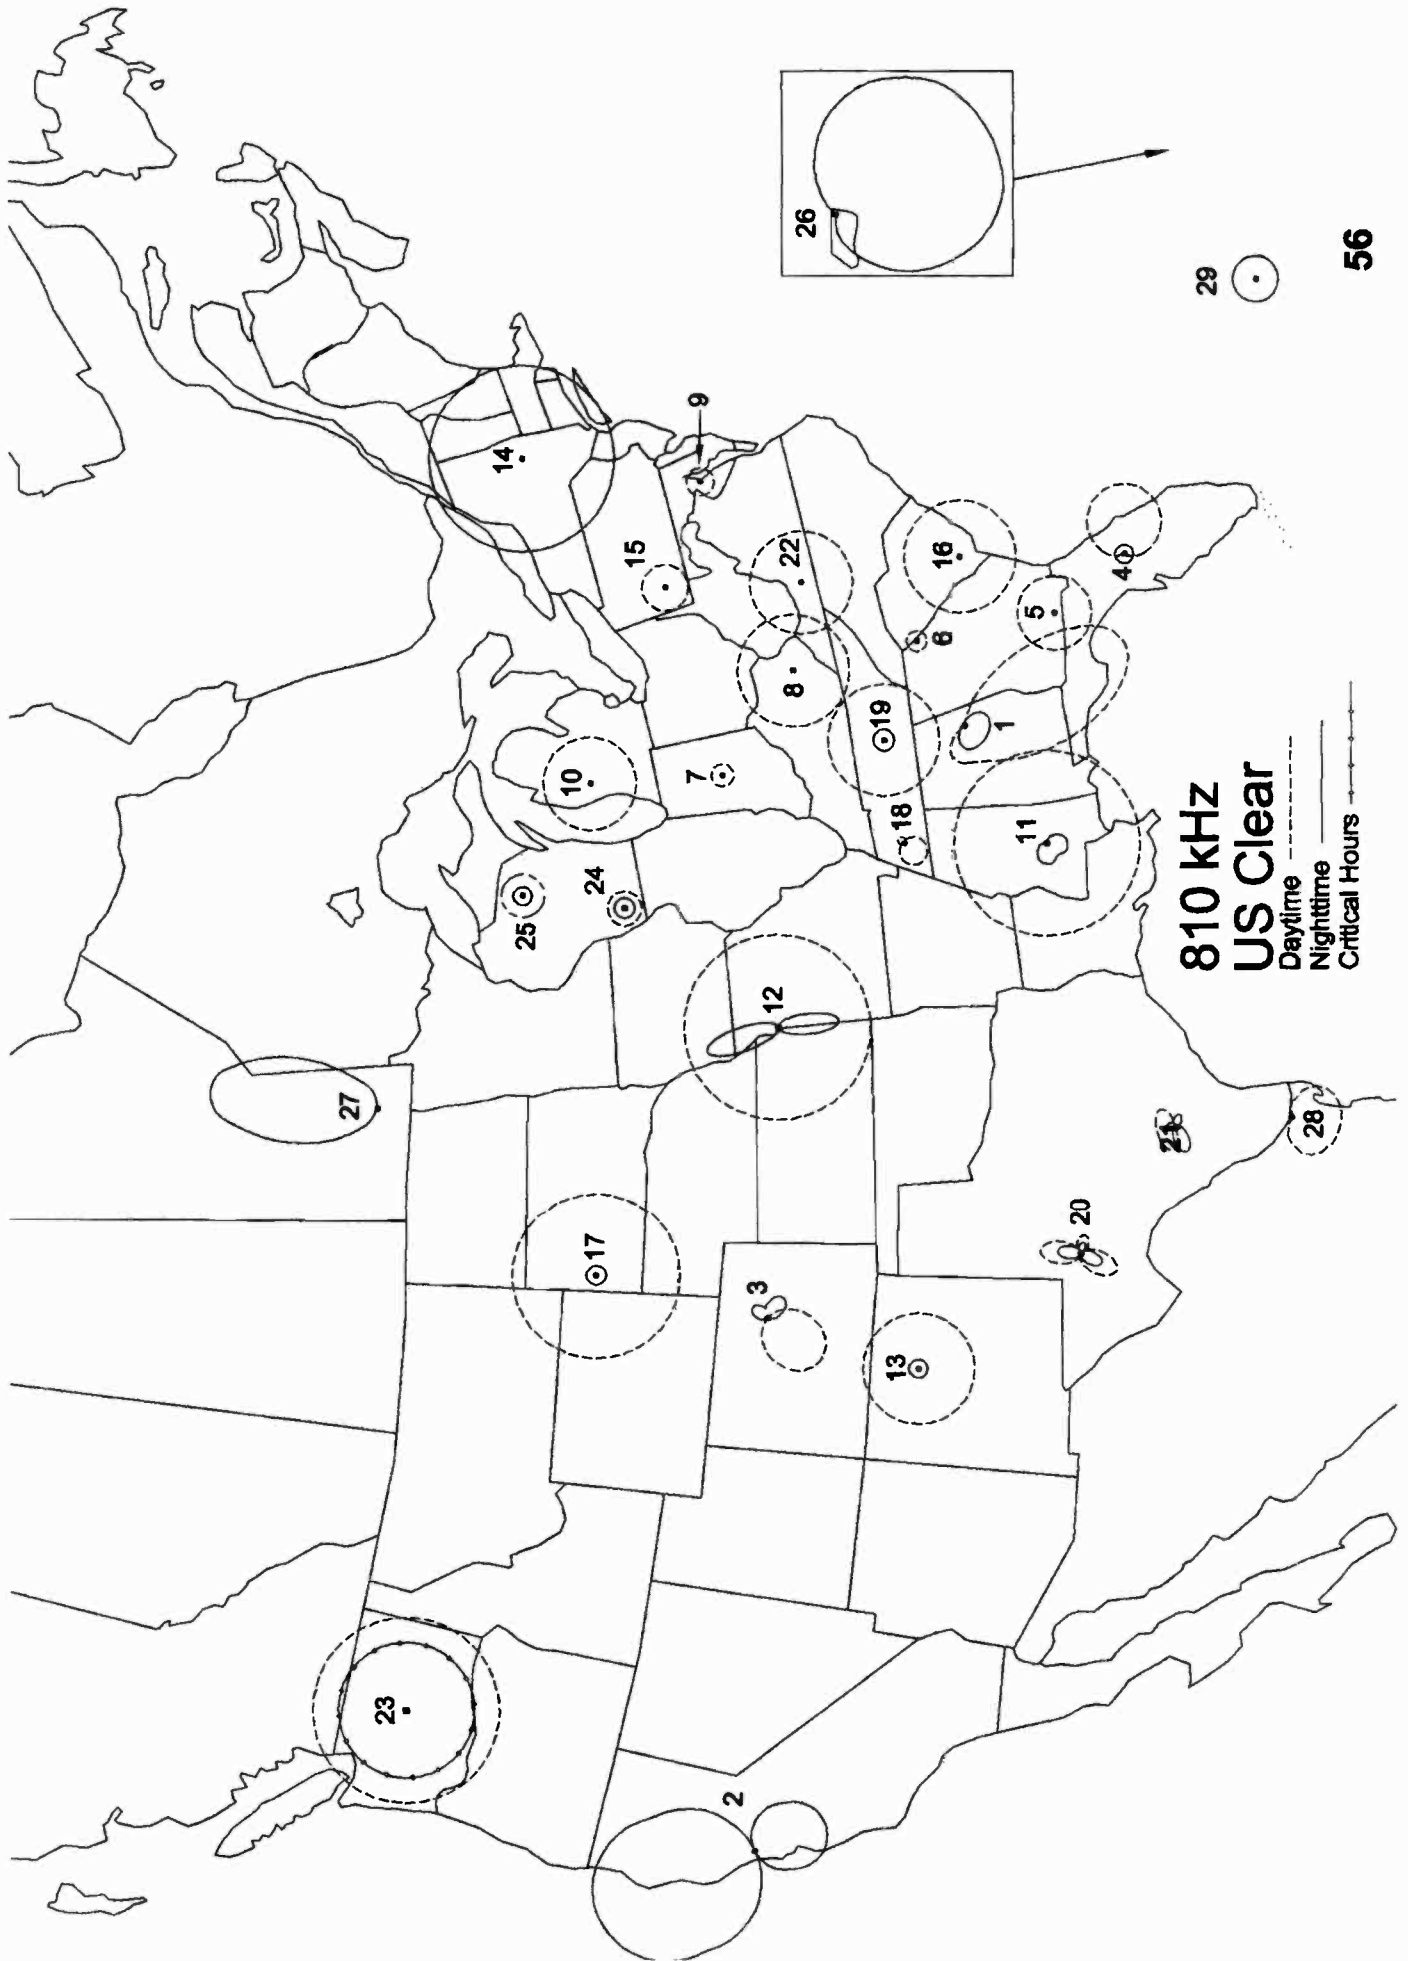

**810 KHZ
US Clear**

Daytime
Nighttime
Critical Hours

29