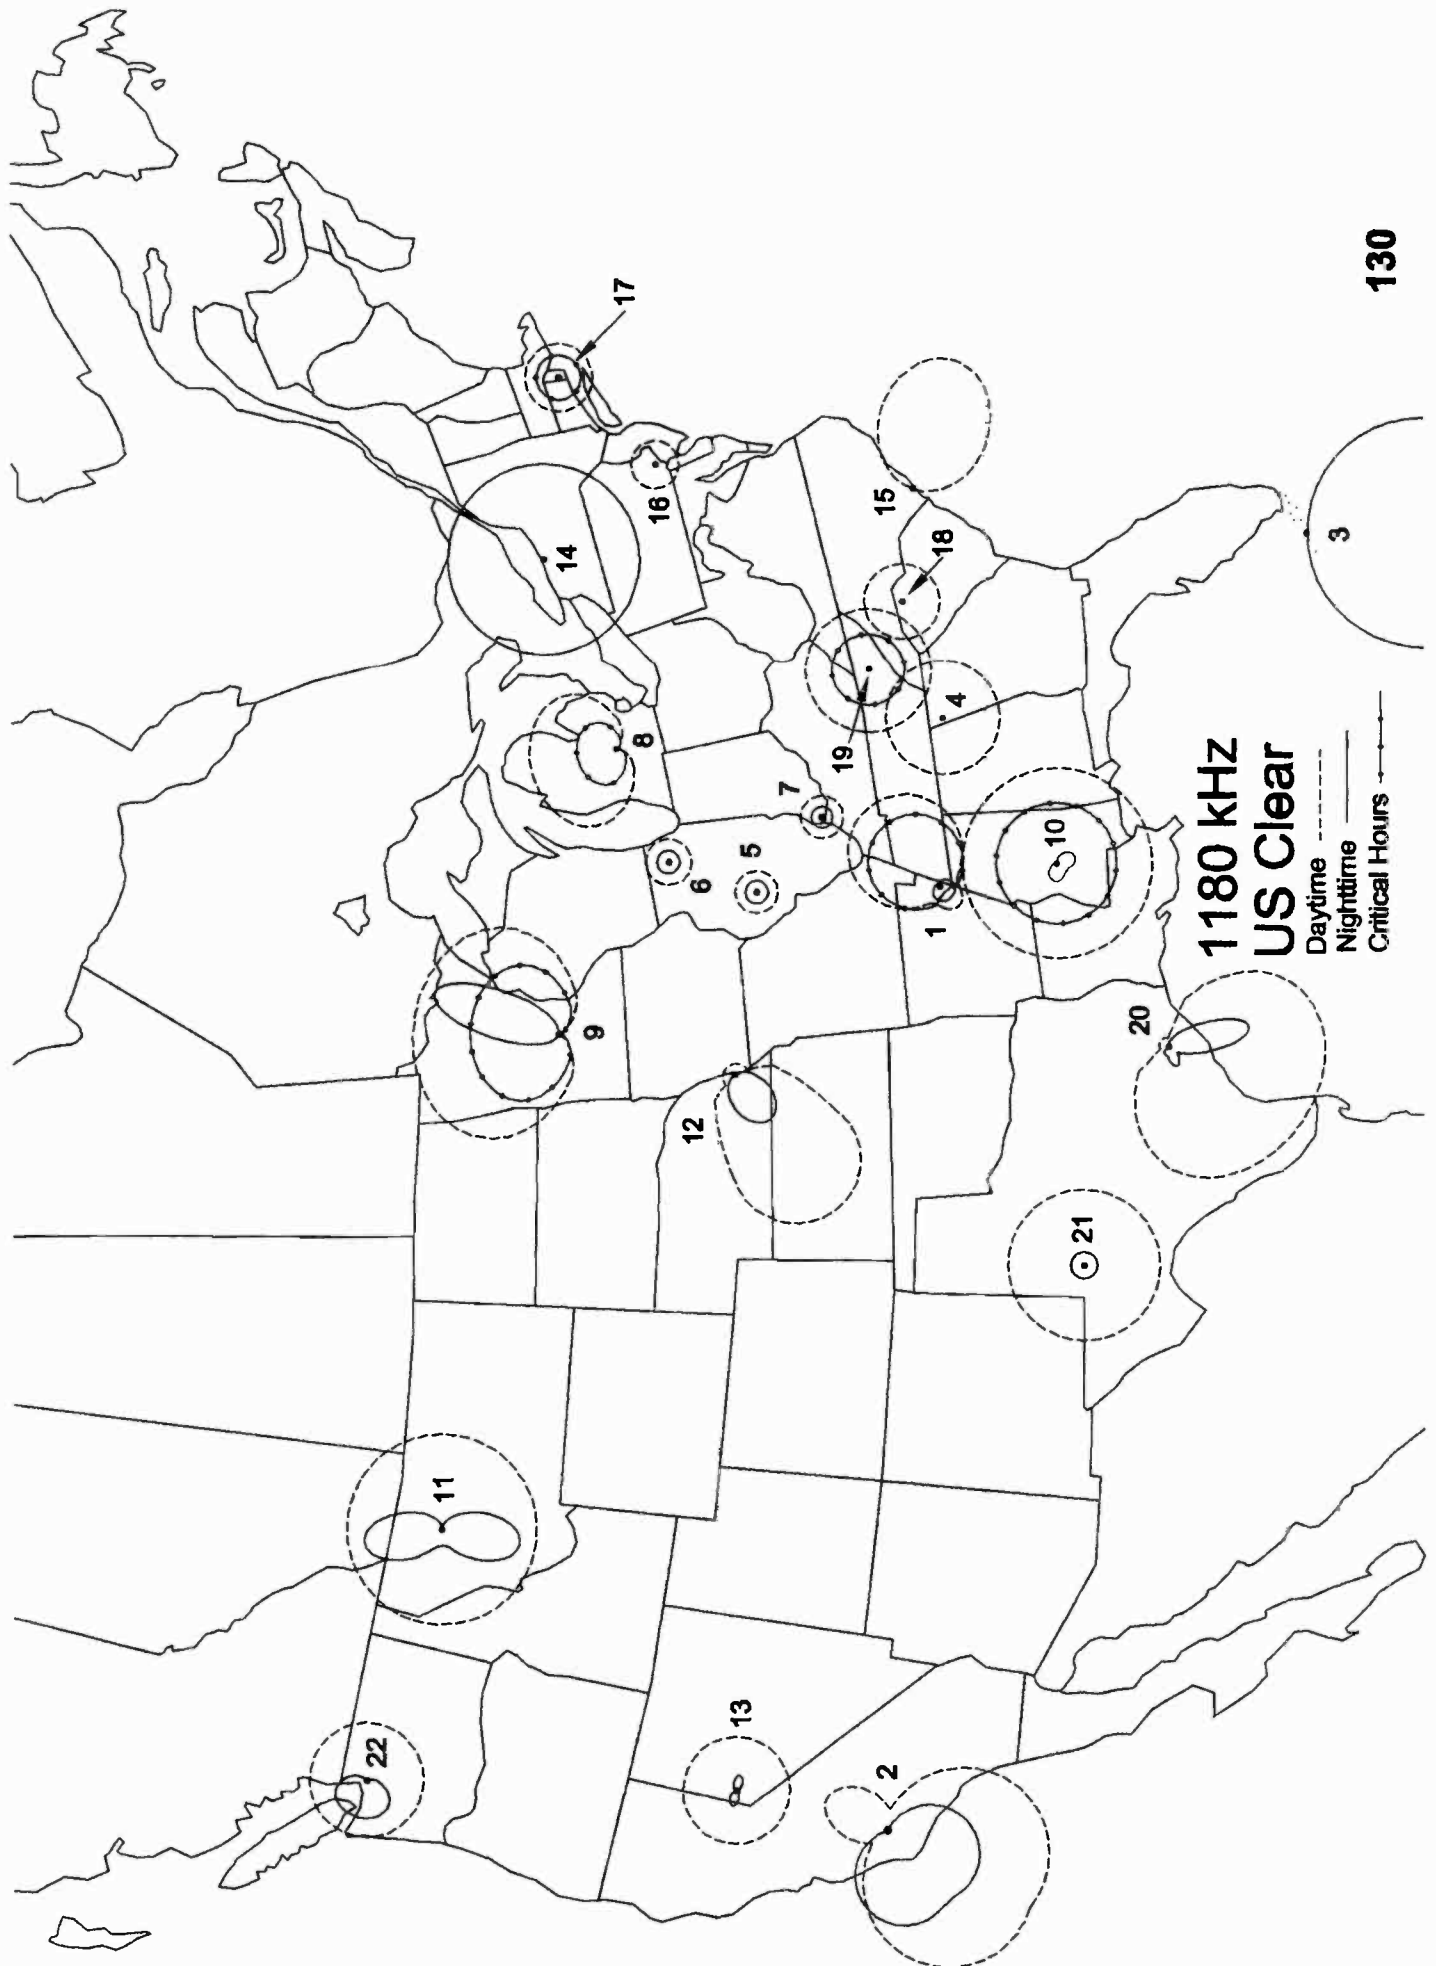

**1180 kHz
US Clear**

Daytime ———
Nighttime - - - -
Critical Hours ———>