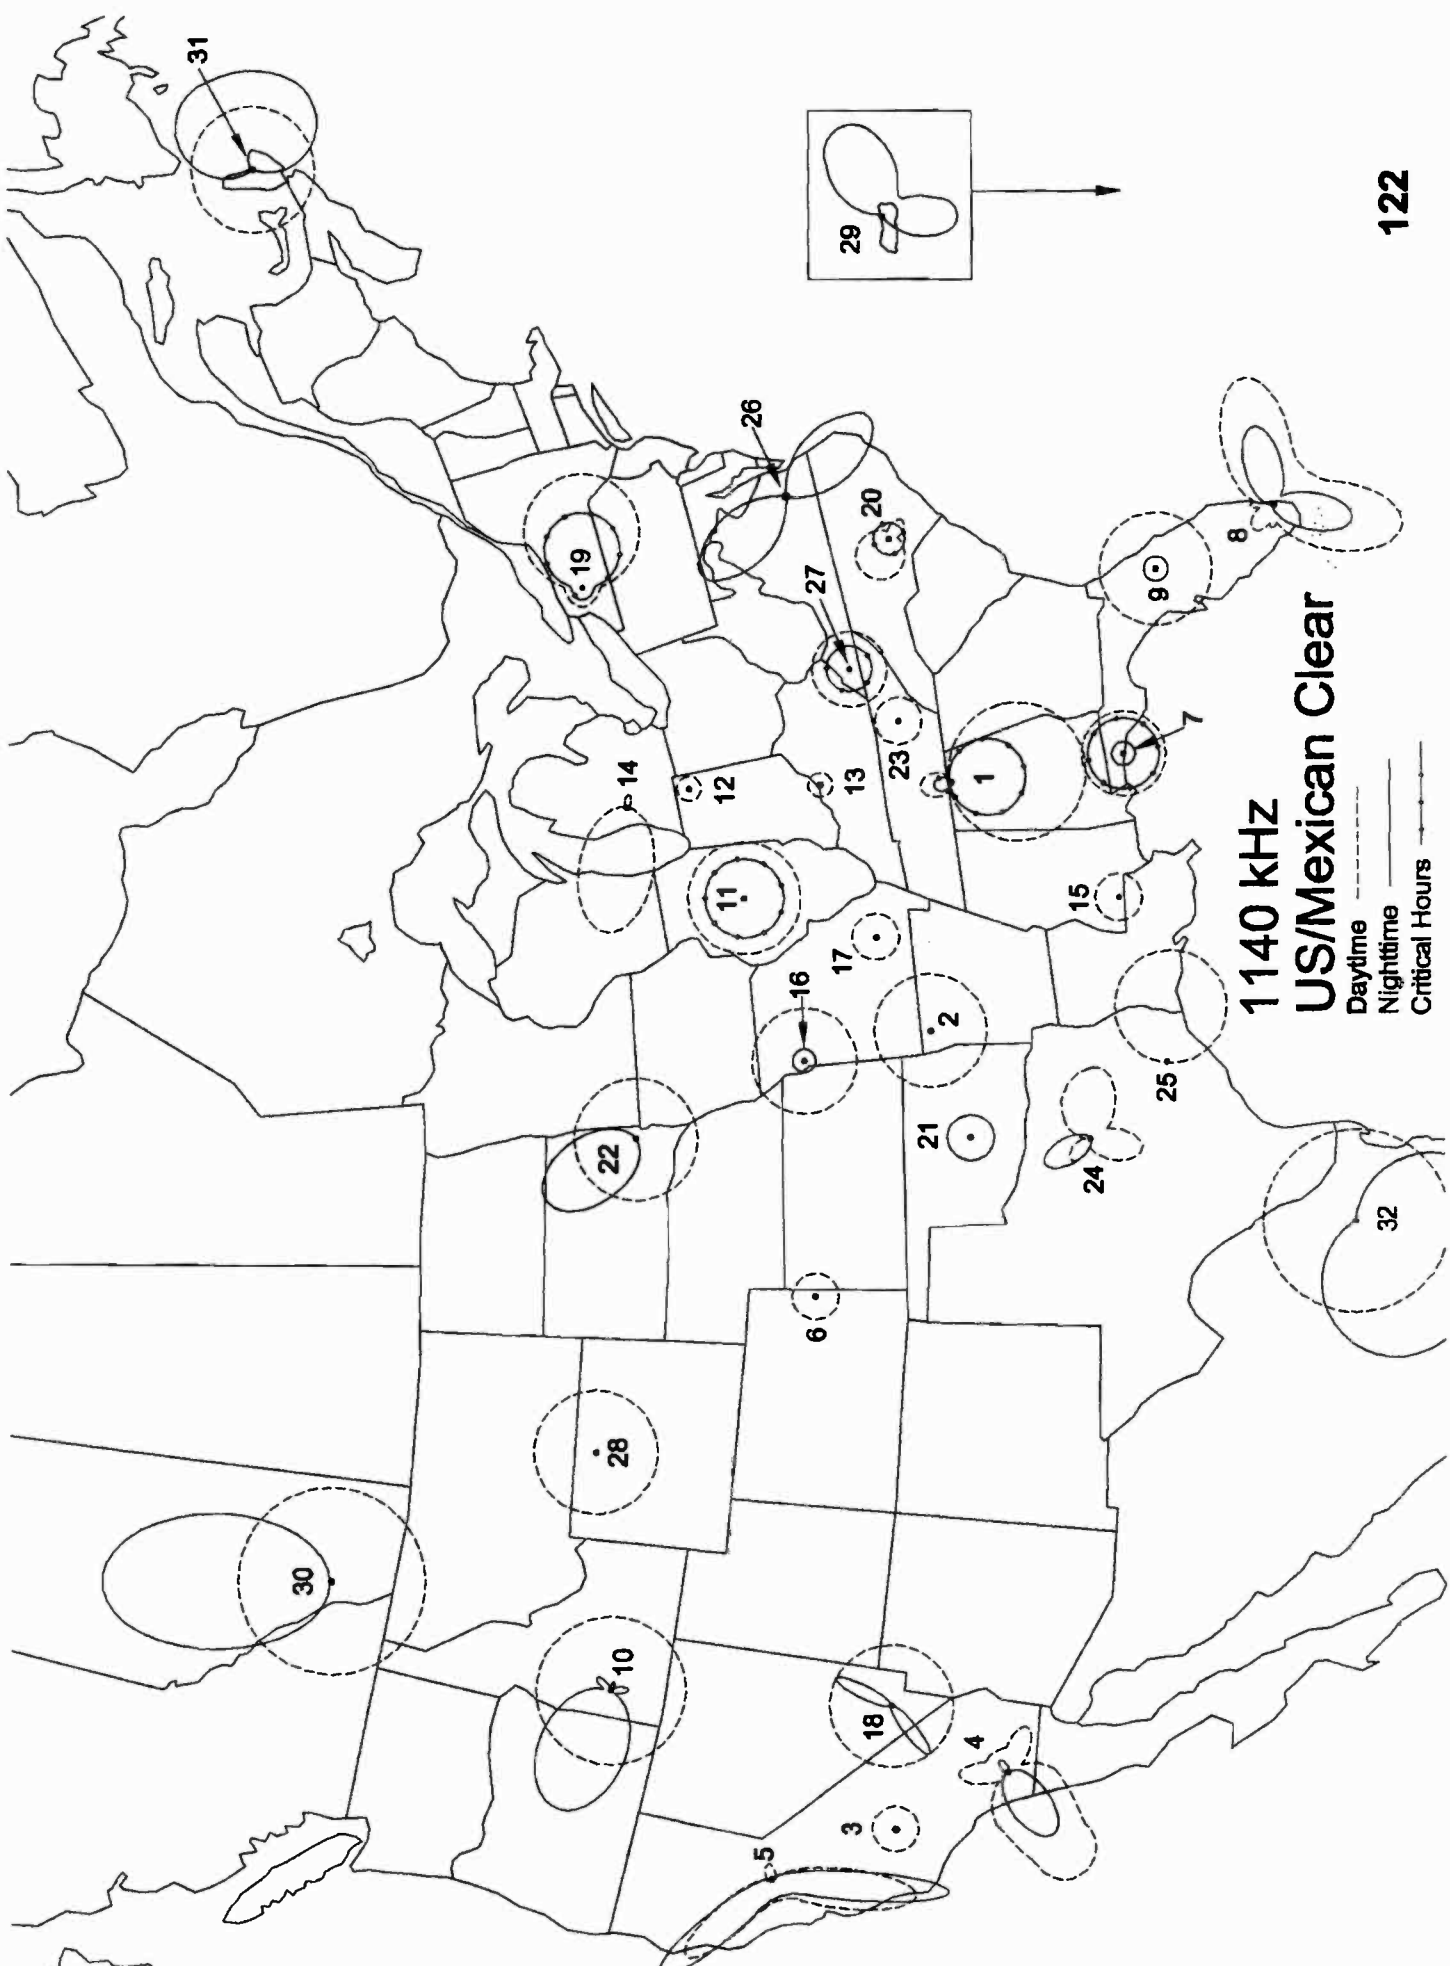

**1140 KHZ
US/Mexican Clear**

1150 kHz

1	Tuscaloosa, AL	28	McAlester, OK
2	Coolidge, AZ	29	Klamath Falls, OR
3	Los Angeles, CA	30	Portland, OR
4	Englewood, CO	31	Huntingdon, PA
5	Middletown, CT	32	New Kensington, PA
6	Wilmington, DE	33	Rock Hill, SC
7	Daytona Beach, FL	34	Seneca, SC
8	Egypt Lake, FL	35	Rapid City, SD
9	Fort Valley, GA	36	Chattanooga, TN
10	Valdosta, GA	37	Morristown, TN
11	Marion, IL	38	Selmer, TN
12	Burlington, IA	39	College Station, TX
13	Des Moines, IA	40	Corpus Christi, TX
14	Salina, KS	41	El Paso, TX
15	Mount Sterling, KY	42	Port Neches, TX
16	Munfordville, KY	43	Quanah, TX
17	Baton Rouge, LA	44	Churchville, VA
18	Boston, MA	45	Pullman, WA
19	Albany, MN	46	Seattle, WA
20	Canton, MS	47	Welch, WV
21	Osage Beach, MO	48	Chippewa Falls, WI
22	Shelby, MT	49	Kimberly, WI
23	Albuquerque, NM	50	Kelowna, BC
24	Burlington - Graham, NC	51	Hamilton, ON
25	Goldboro, NC	52	Estevan, SK
26	Cuyahoga Falls, OH	53	Ciudad Acuña, CI
27	Lima, OH