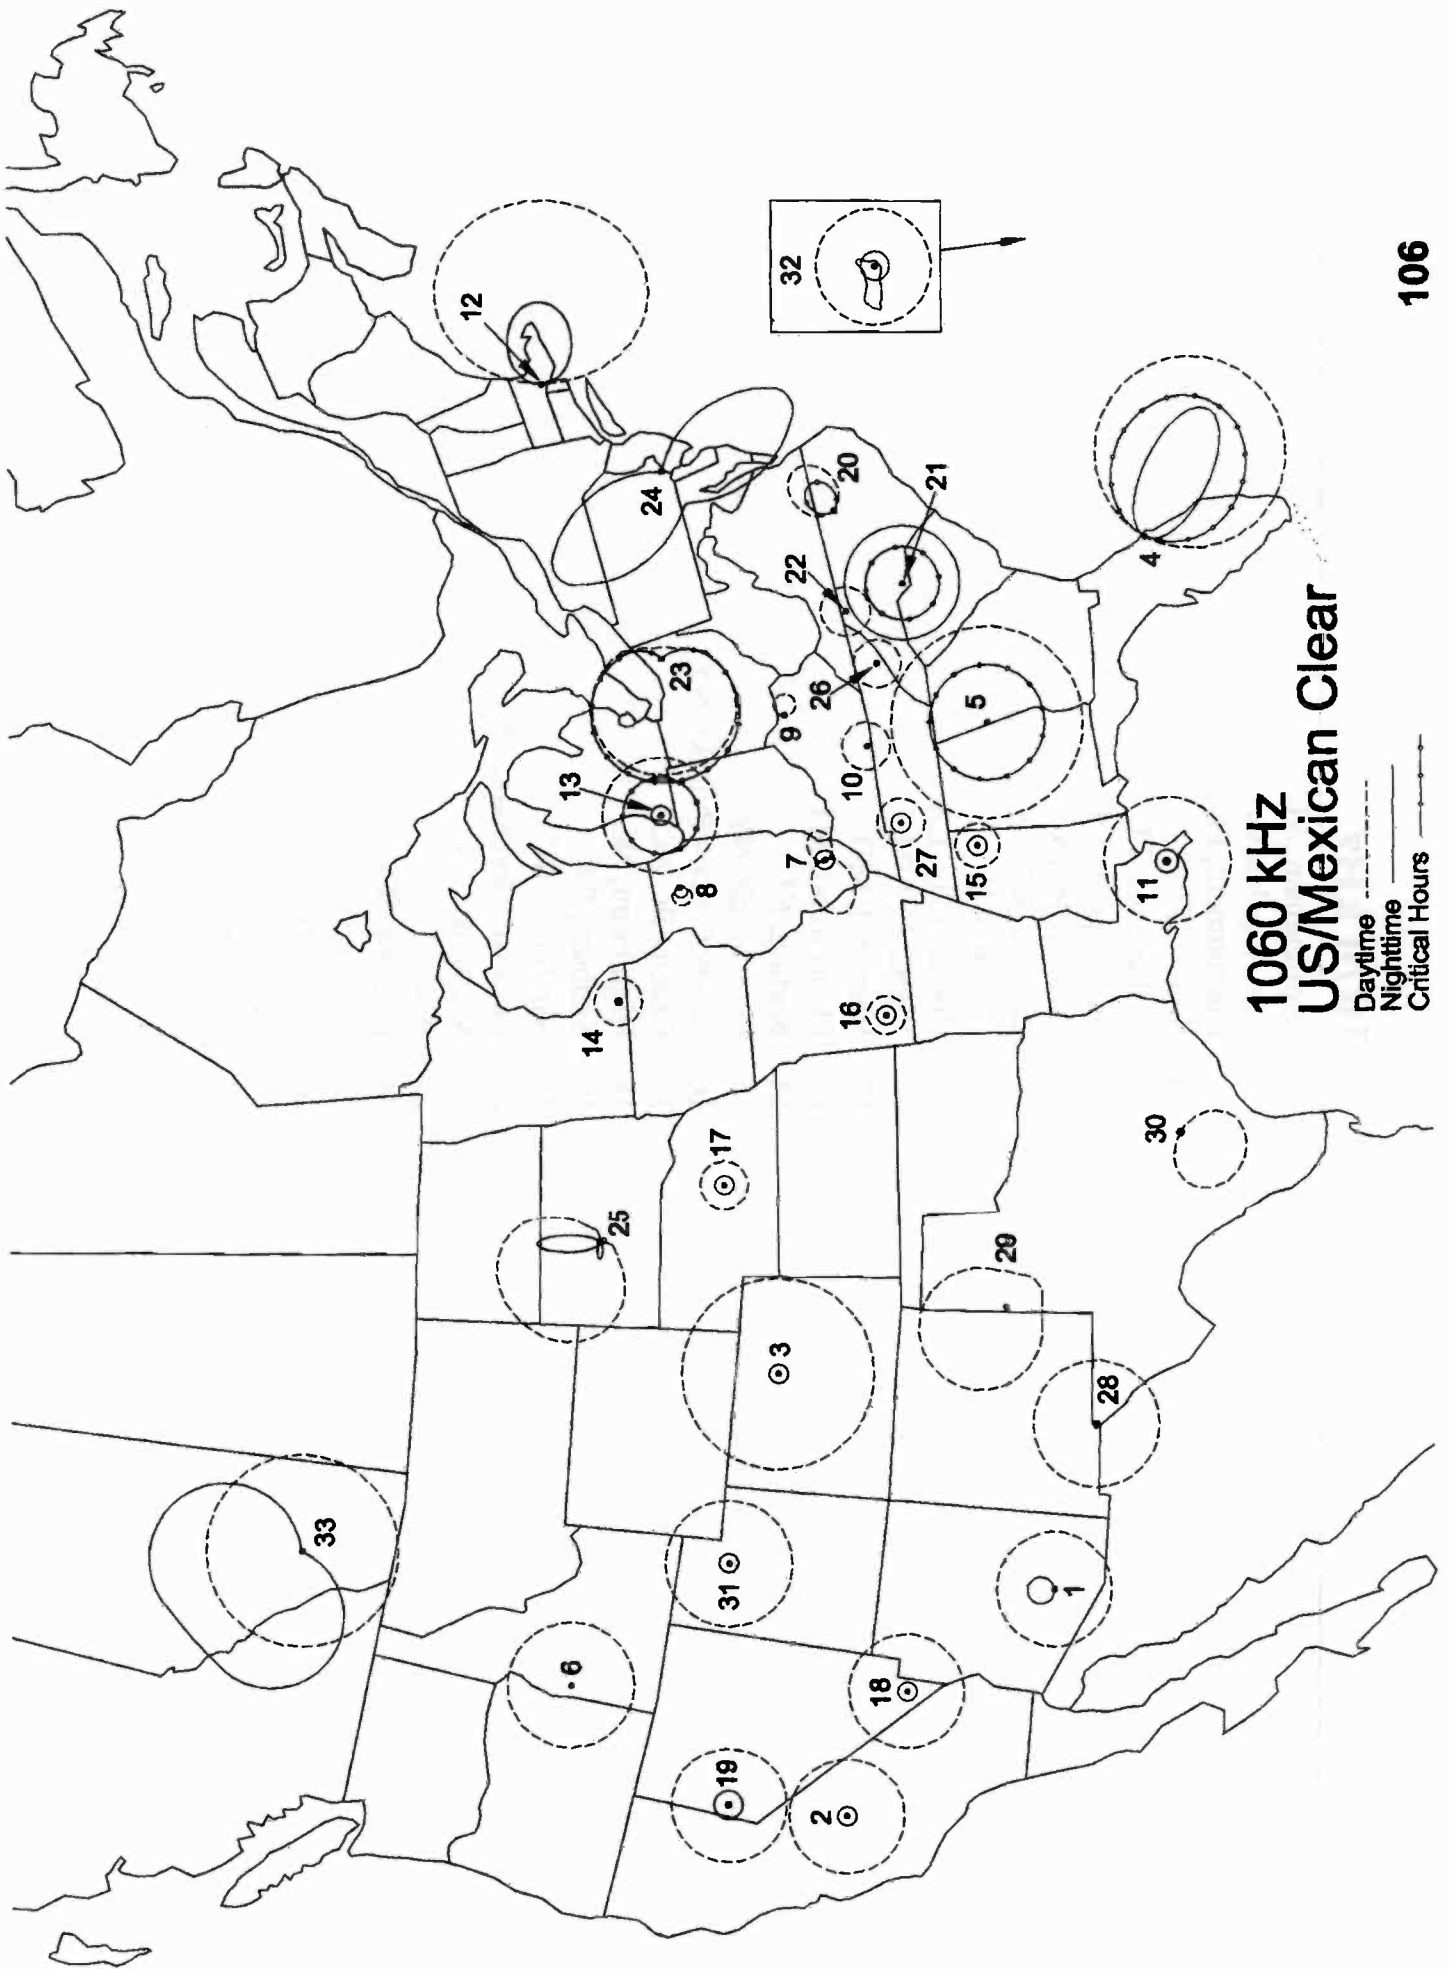

**1060 kHz
US/Mexican Clear**

Daytime - - - - -
Nighttime ———
Critical Hours ———