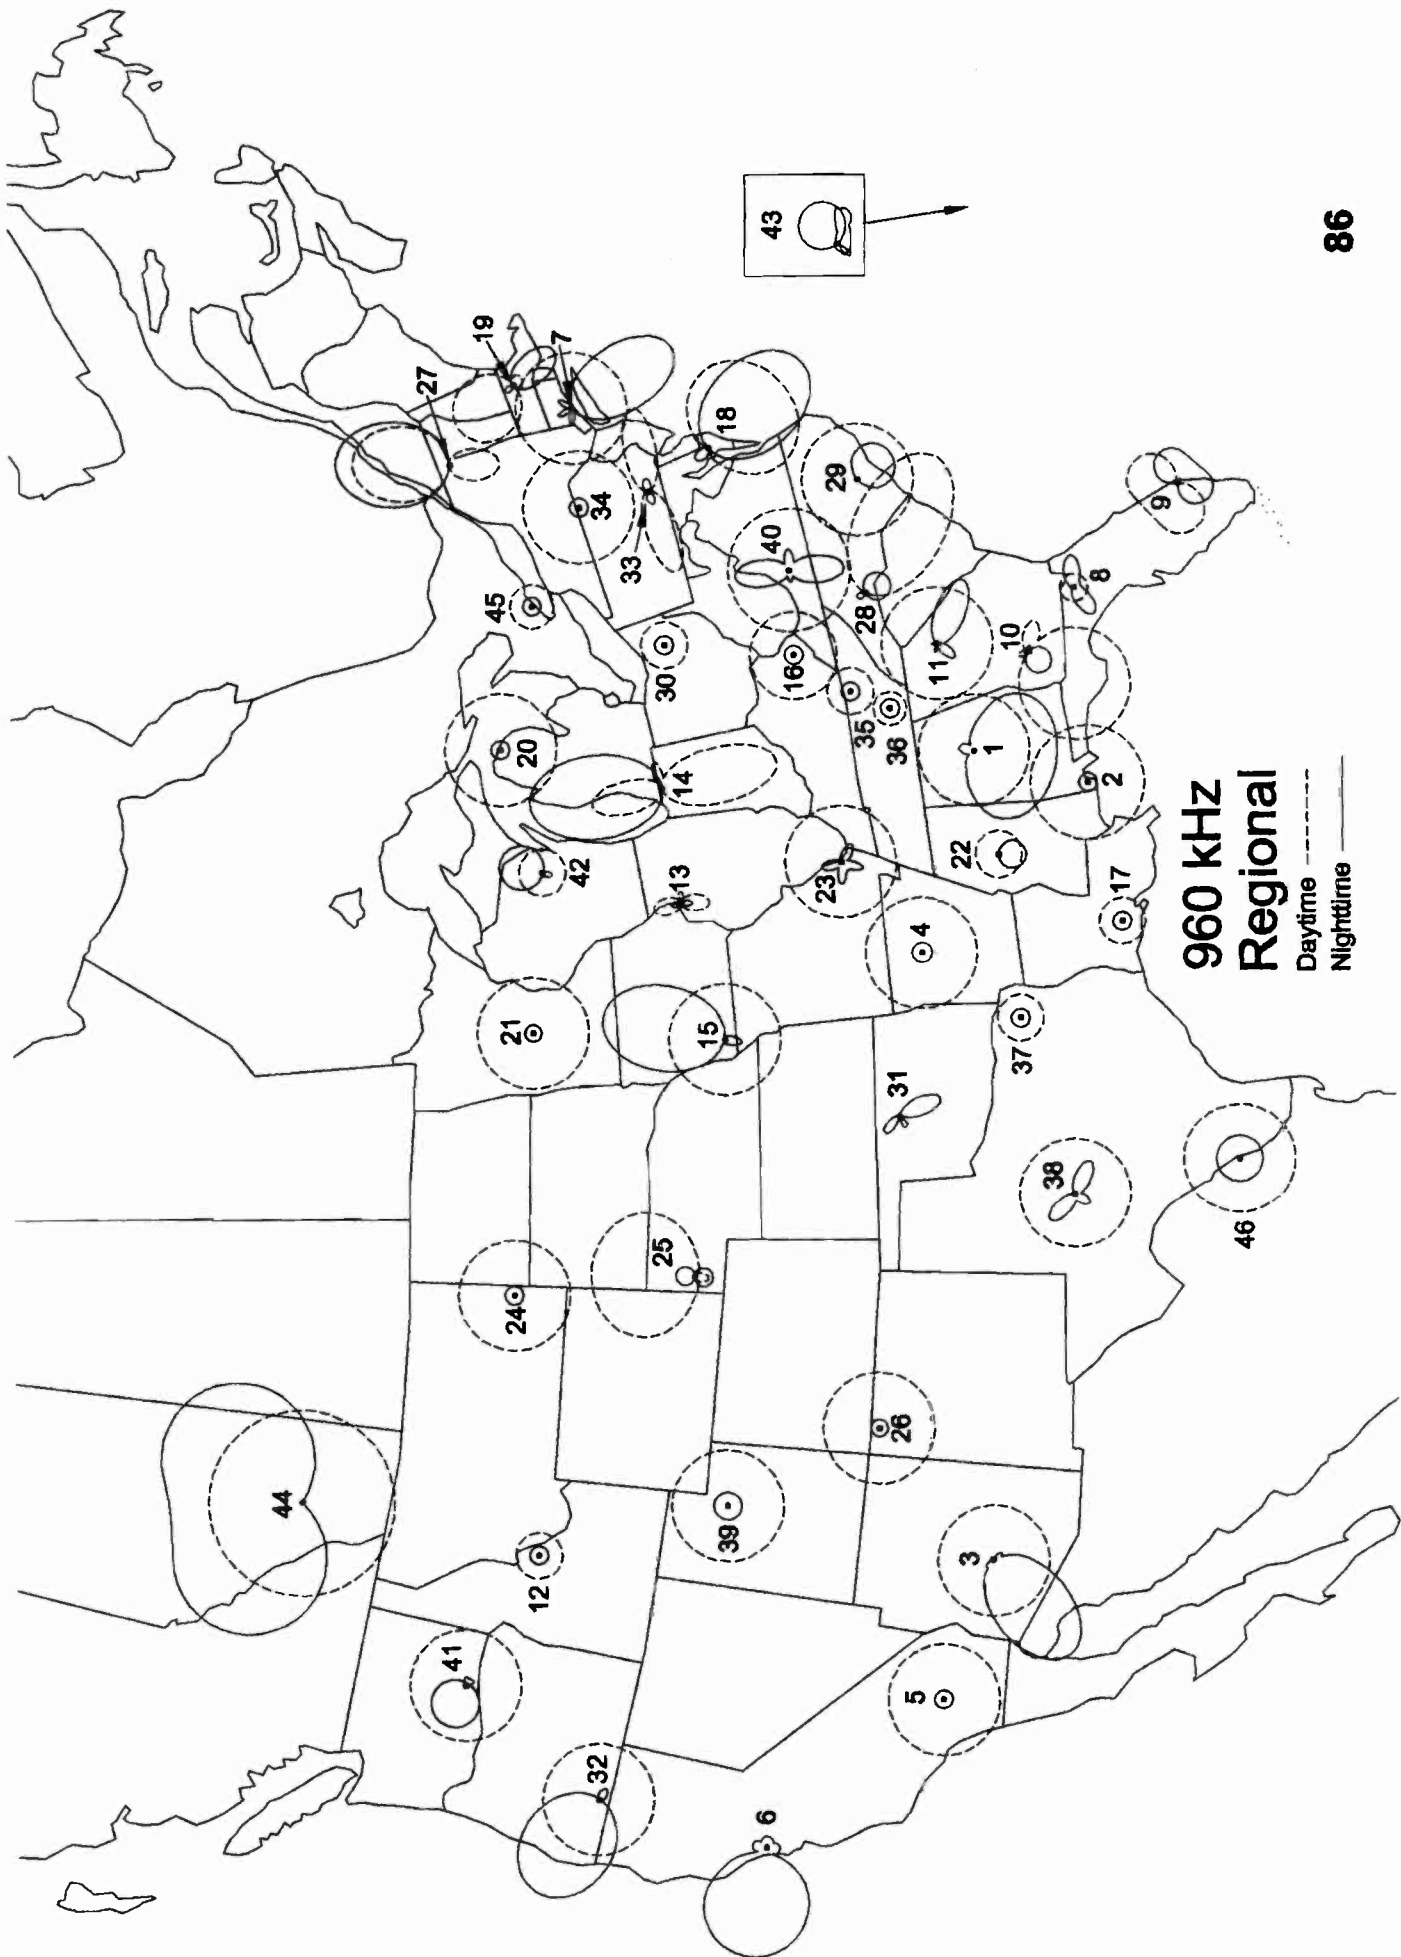

970 kHz

1	Troy, AL	27	Hackensack, NJ
A	Fairbanks, AL	28	Buffalo, NY
2	Show Low, AZ	29	Norwich, NY
3	Jonesboro, AR	30	Ahoskie, NC
4	Bakersfield, CA	31	Canton, NC
5	Coachella, CA	32	Fargo, ND
6	Modesto, CA	33	Ashtabula, OH
7	Pueblo, CO	34	Athens, OH
8	Jacksonville, FL	35	Tulsa, OK
9	Tampa, FL	36	Portland, OR
10	Atlanta, GA	37	Bellefonte, PA
11	Vidalia, GA	38	Pittsburgh, PA
12	Rupert, ID	39	Florence, SC
13	Springfield, IL	40	Spring City, TN
14	Harlan, KY	41	Del Valle, TX
15	Louisville, KY	42	Fort Worth, TX
16	Alexandria, LA	43	Danville, VA
17	Portland, ME	44	Waynesboro, VA
18	Aberdeen, MD	45	Spokane, WA
19	Southbridge, MA	46	Pineville, WV
20	Ishpeming, MI	47	Madison, WI
21	Jackson, MI	48	Superior, WI
22	Austin, MN	49	Christiansted, VI
23	Brandon, MS	50	Ciudad Juárez, CH
24	Billings, MT	51	Caborca, SO
25	North Platte, NE	52	Matamoros, TA
26	Paradise, NV