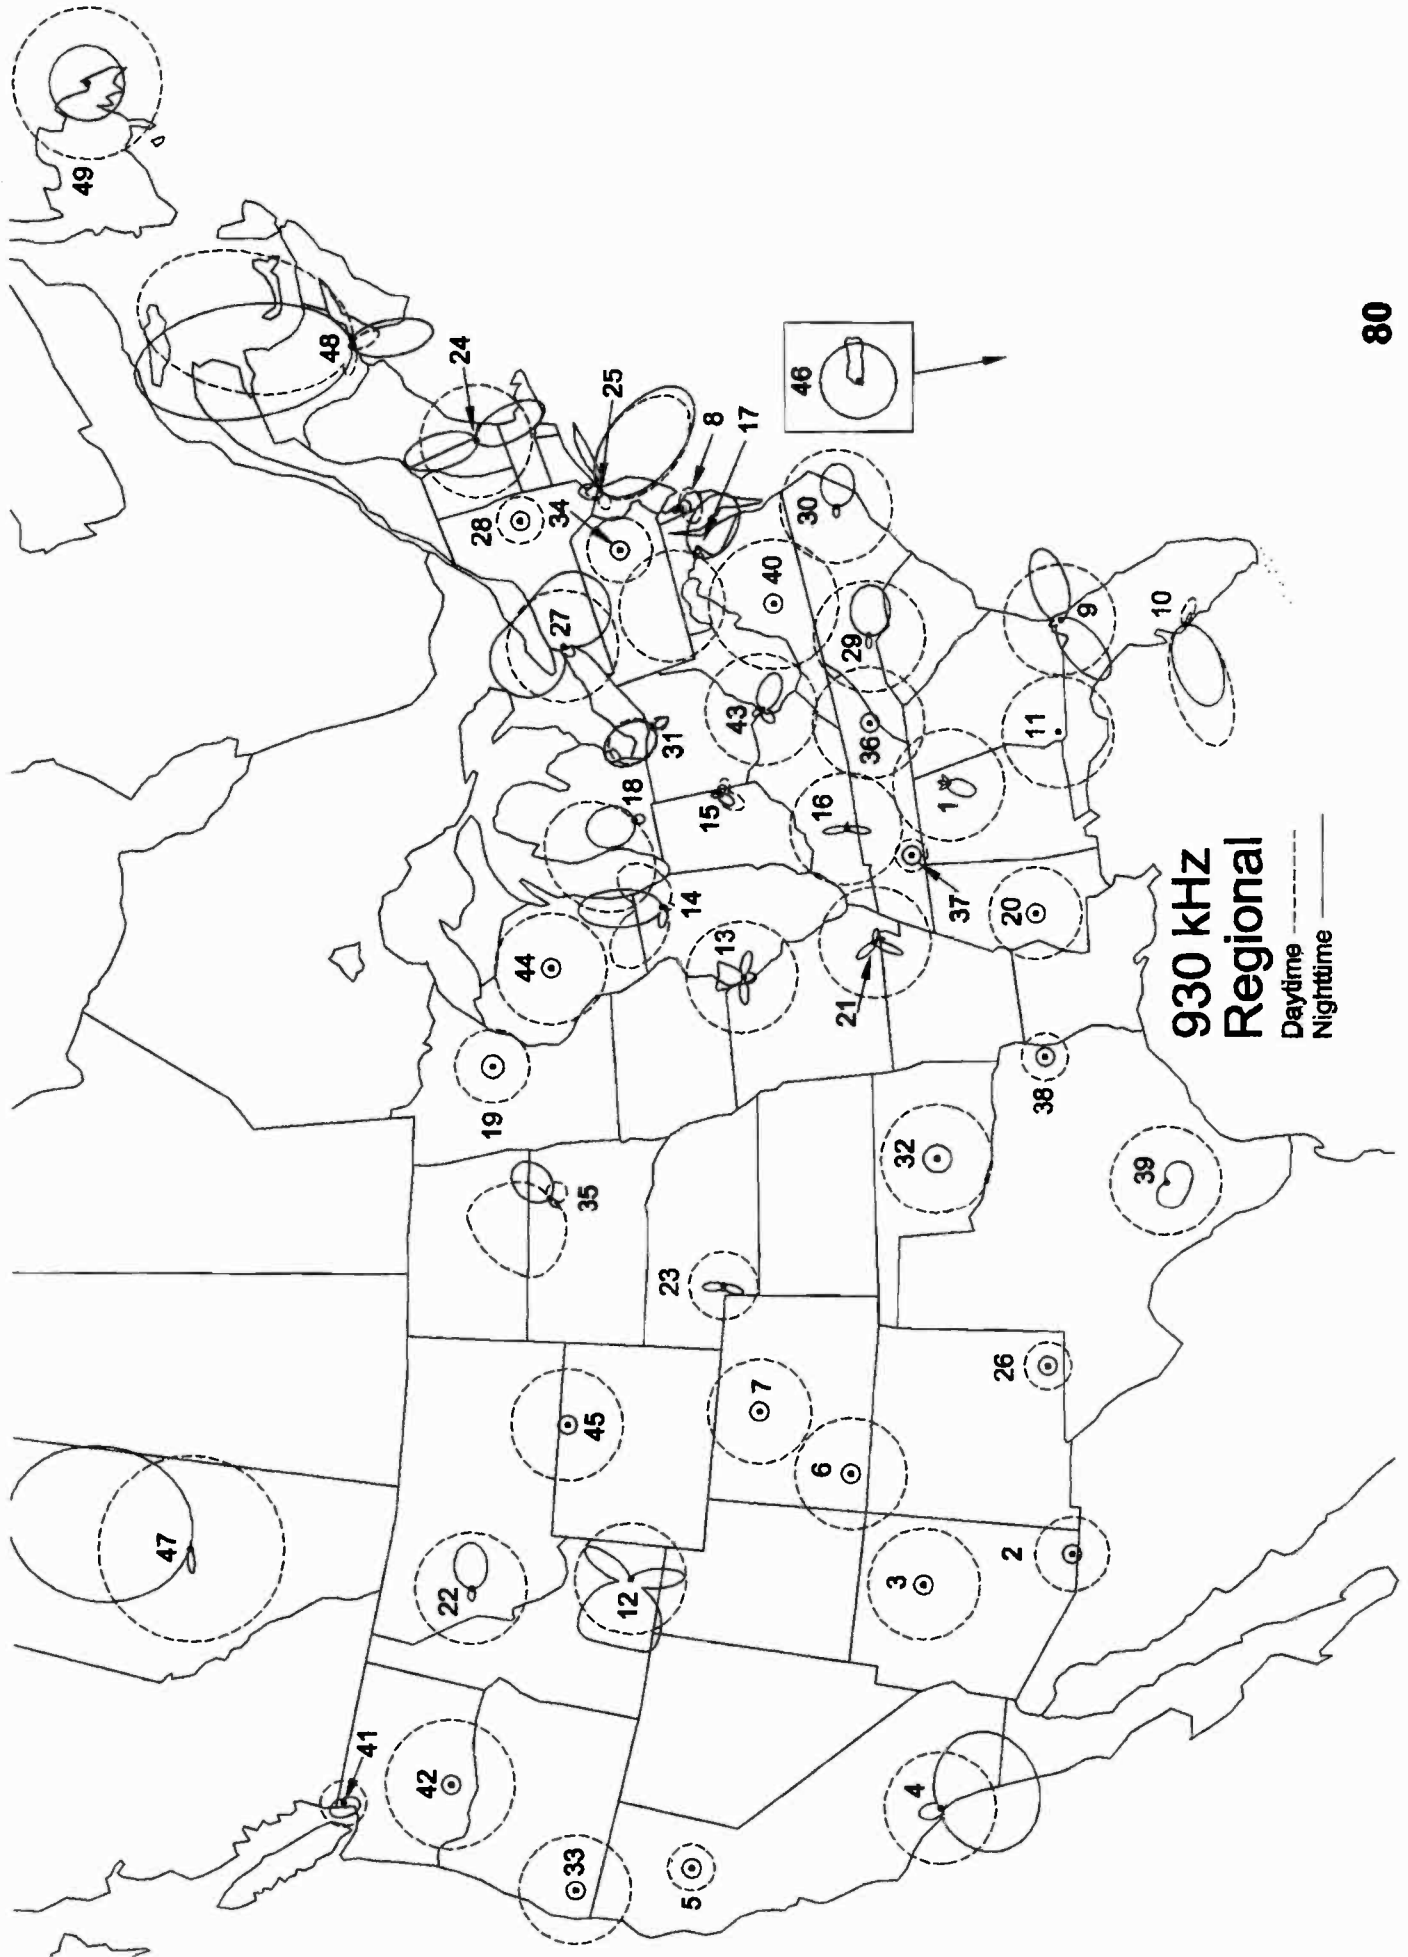

940 kHz

1	Tucson, AZ	18	Lima, OH
2	Fresno, CA	19	Bend OR
3	Brookfield, CT	20	Woodburn, OR
4	Chiefland, FL	21	Greenville, PA
5	Miami, FL	22	Lebanon, PA
6	Macon, GA	23	Wartburg, TN
H	Waipahu, HI	24	Amarillo, TX
7	Jerome, ID	25	Texarkana, TX
8	Mount Vernon, IL	26	Grundy, VA
9	Des Moines, IA	27	Smithfield, VA
10	Shelbyville, KY	28	Fort Atkinson, WI
11	New Orleans, LA	29	Shell Lake, WI
12	Webster, MA	30	Kemmerer, WY
13	St. Ignace, MI	31	San Juan, PR
14	Houston, MS	32	Montréal, QC
15	Aurora, MO	33	Yorkton, SK
16	Valentine, NE	34	Mexicali, BCN
17	Burnsville, NC	35	Hidalgo, TA