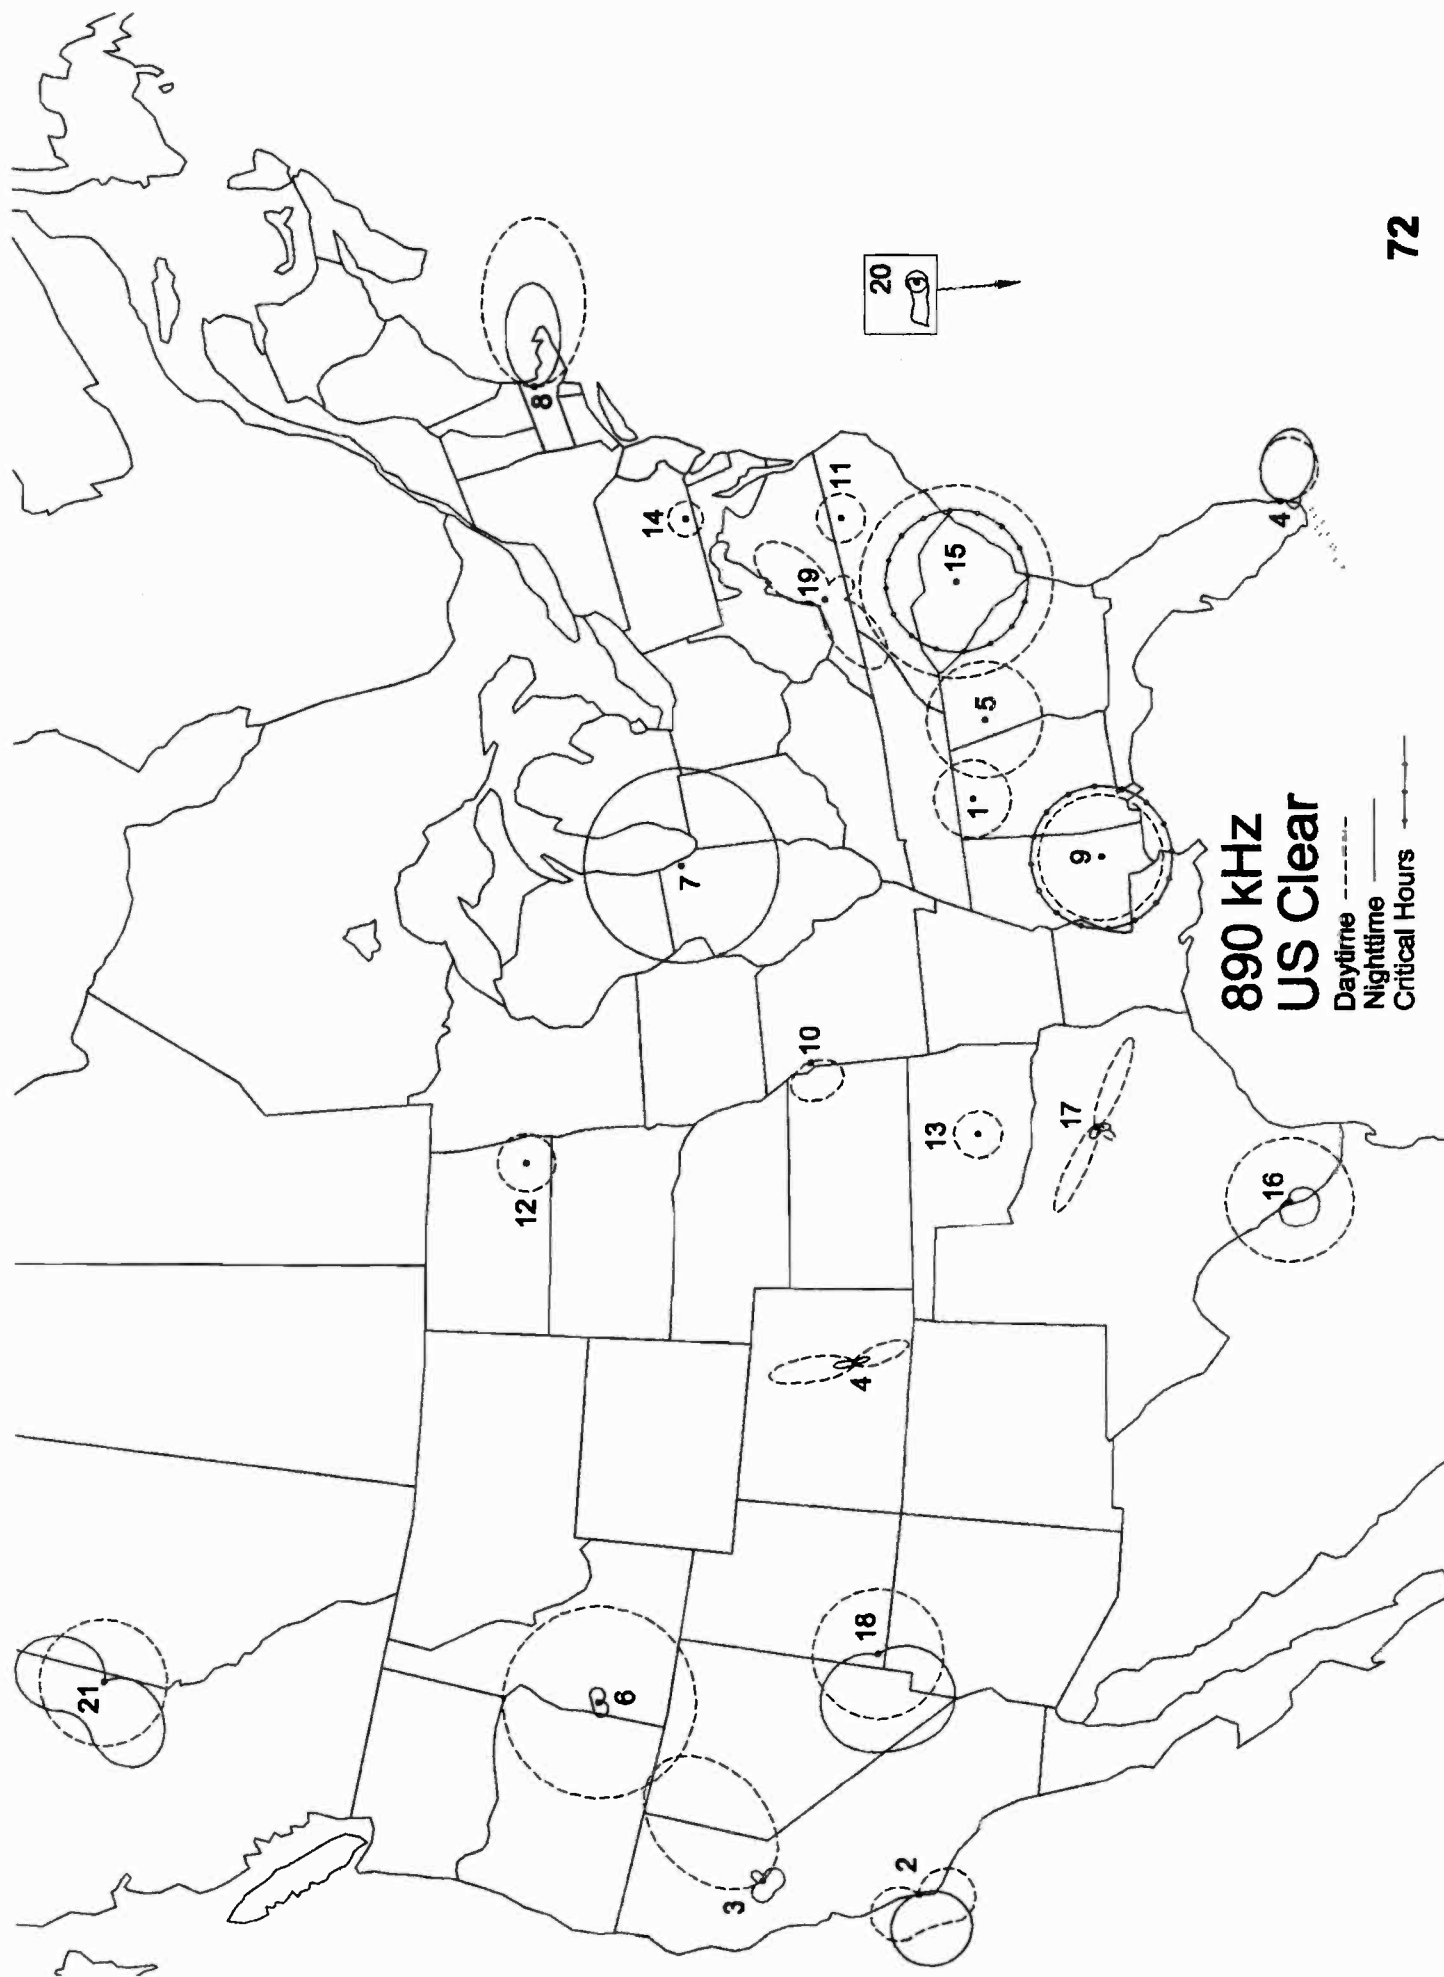

900 kHz

1	Birmingham, AL	21	Nashua, NH
A	Fort Yukon, AK	22	Boonville, NY
2	Mobile, AL	23	Watervliet, NY
3	Ozark, AL	24	Granite Falls, NC
4	Harrison, AR	25	Rockingham, NC
5	Fresno, CA	26	Williamston, NC
6	West Covina, CA	27	Clearfield, PA
7	Georgetown, DE	28	Philadelphia, PA
8	Belle Glade, FL	29	North Myrtle Beach, SC
9	Ocala, FL	30	Knoxville, TN
10	Calhoun, GA	31	Lebanon, TN
11	Macon, GA	32	Atlanta, TX
12	Savannah, GA	33	Floydada, TX
H	Kahului, HI	34	Hamilton, TX
13	Wichita, KS	35	Pecan Grove, TX
14	Louisville, KY	36	Bassett, VA
15	Pikeville, KY	37	Staunton, VA
16	Brunswick, ME	38	Wenatchee, WA
17	Laurel, MD	39	Antigo, WI
18	Minneapolis, MN	40	Wisconsin Dells, WI
19	Fulton, MO	41	Hamilton, ON
20	Columbus, NE	42	Prince Albert, SK