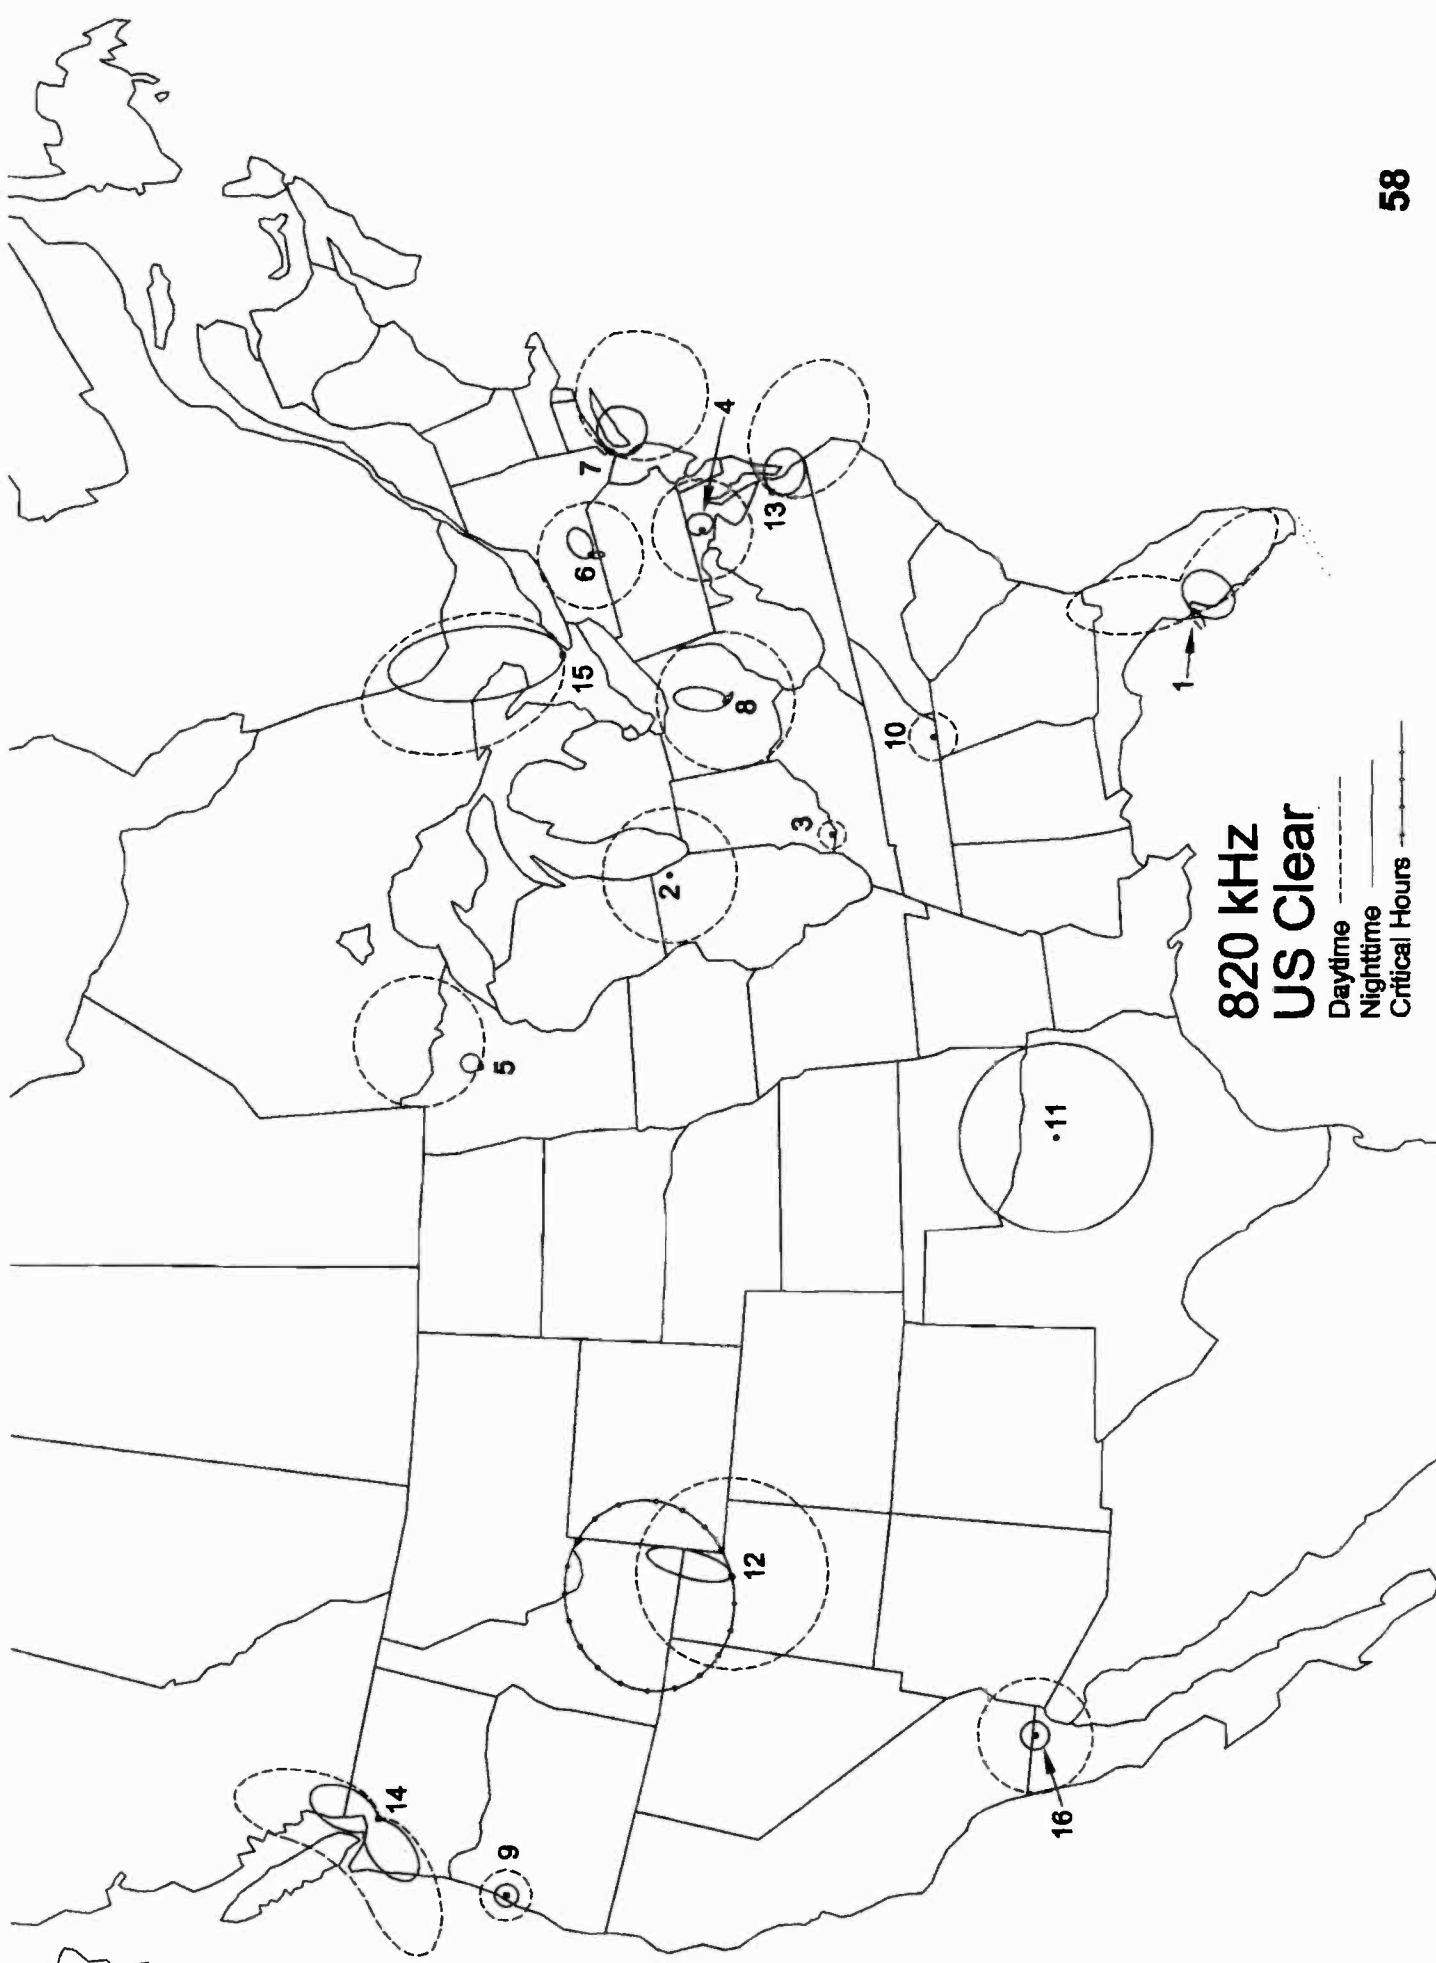

820 KHZ
US Clear
Daytime - - - - -
Nighttime - - - - -
Critical Hours - - - - -