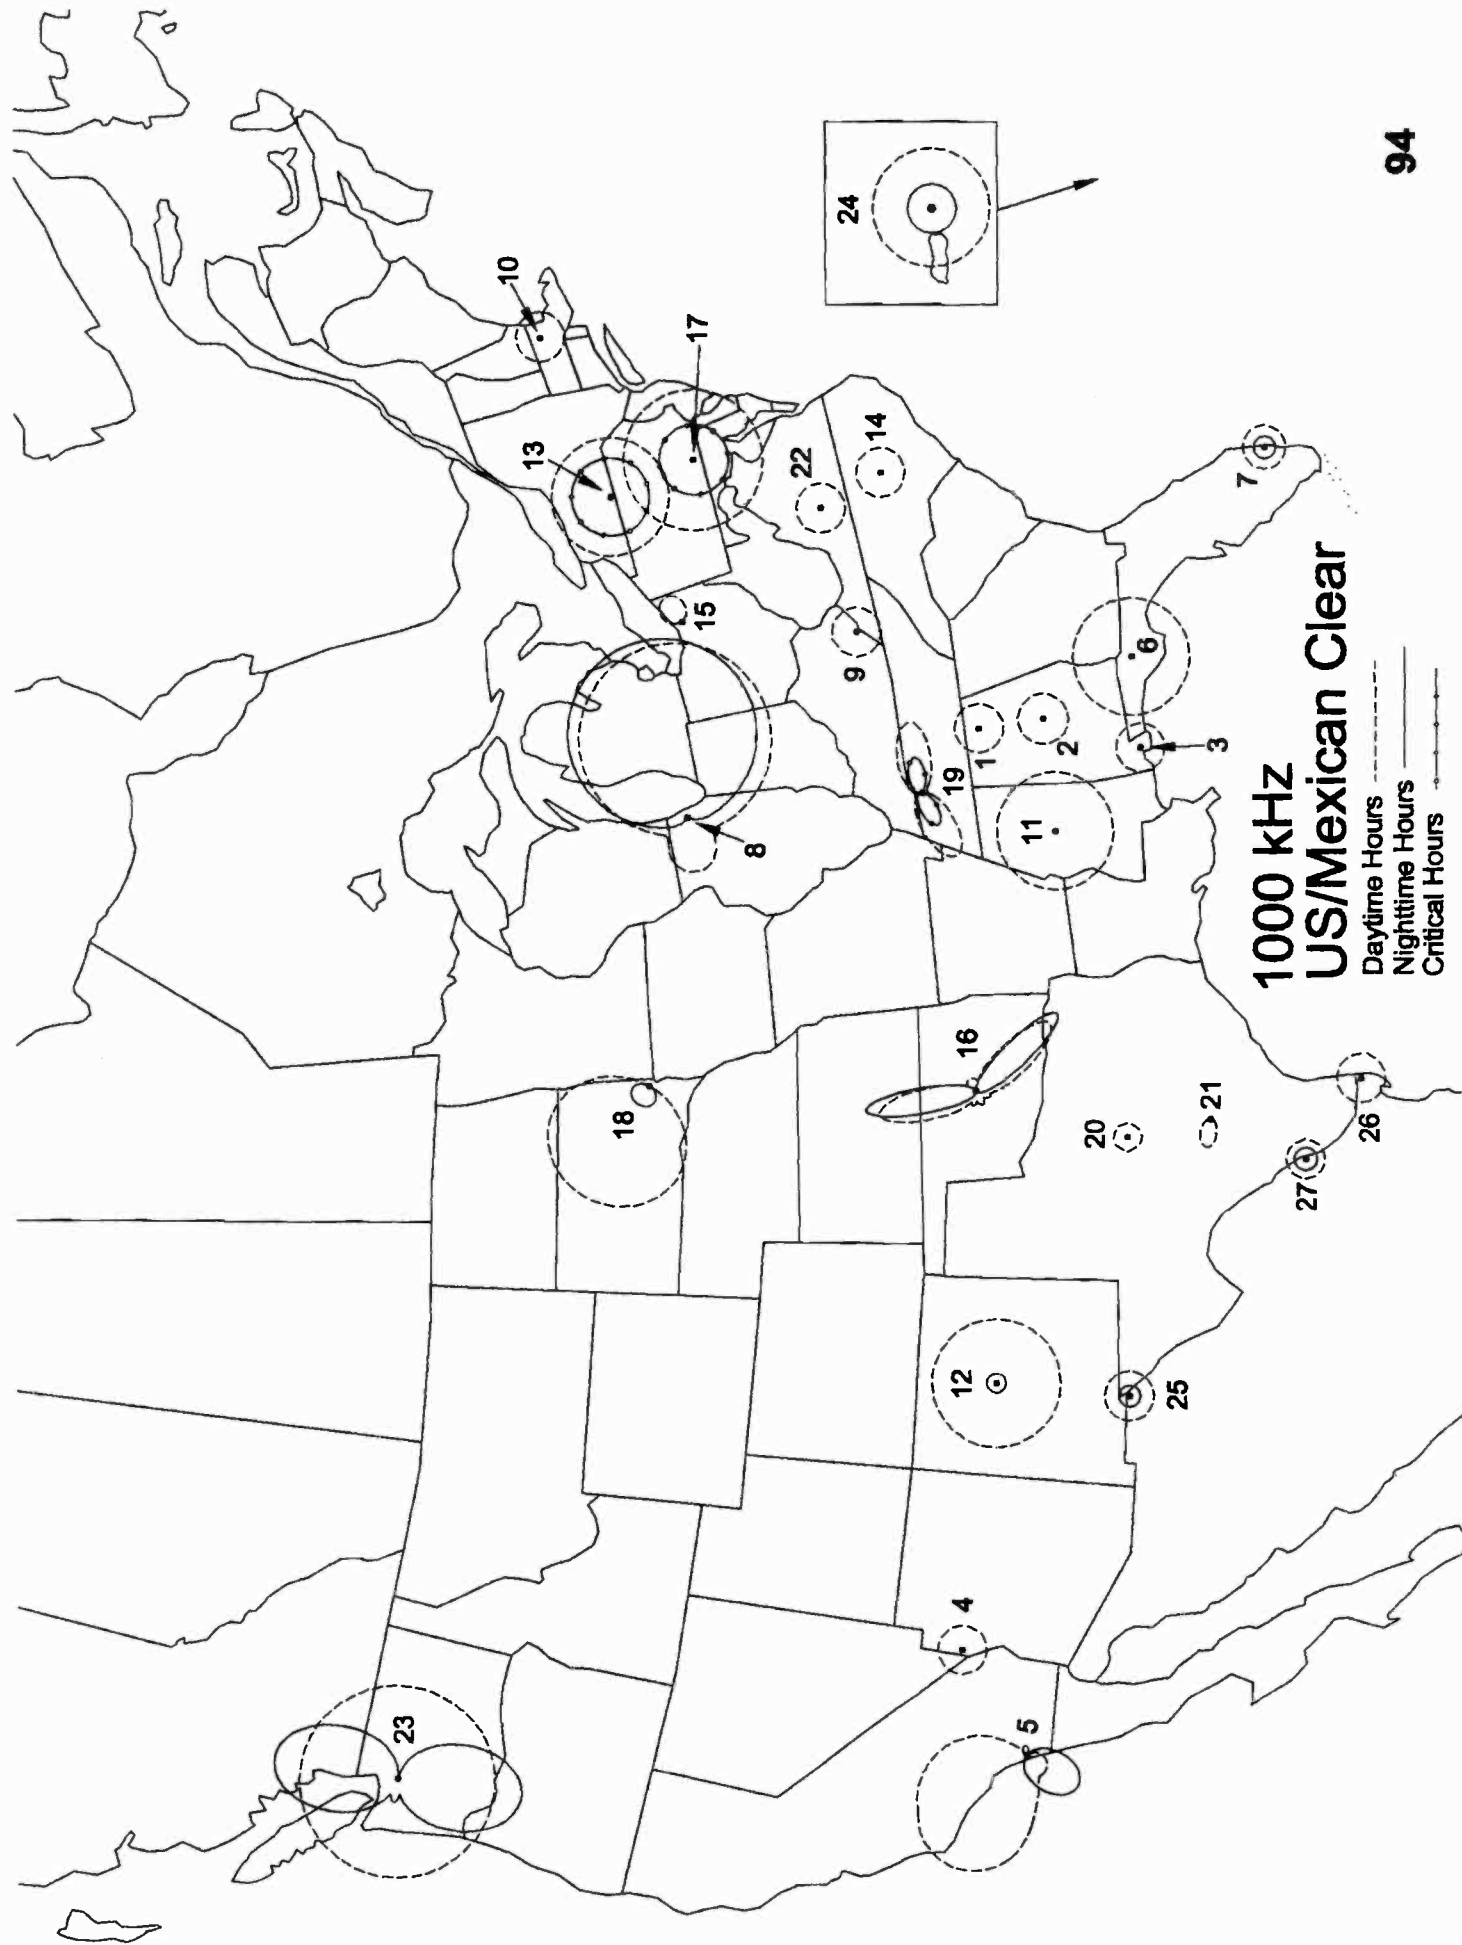

**1000 KHz
US/Mexican Clear**

Daytime Hours - - -
Nighttime Hours ———
Critical Hours ●——