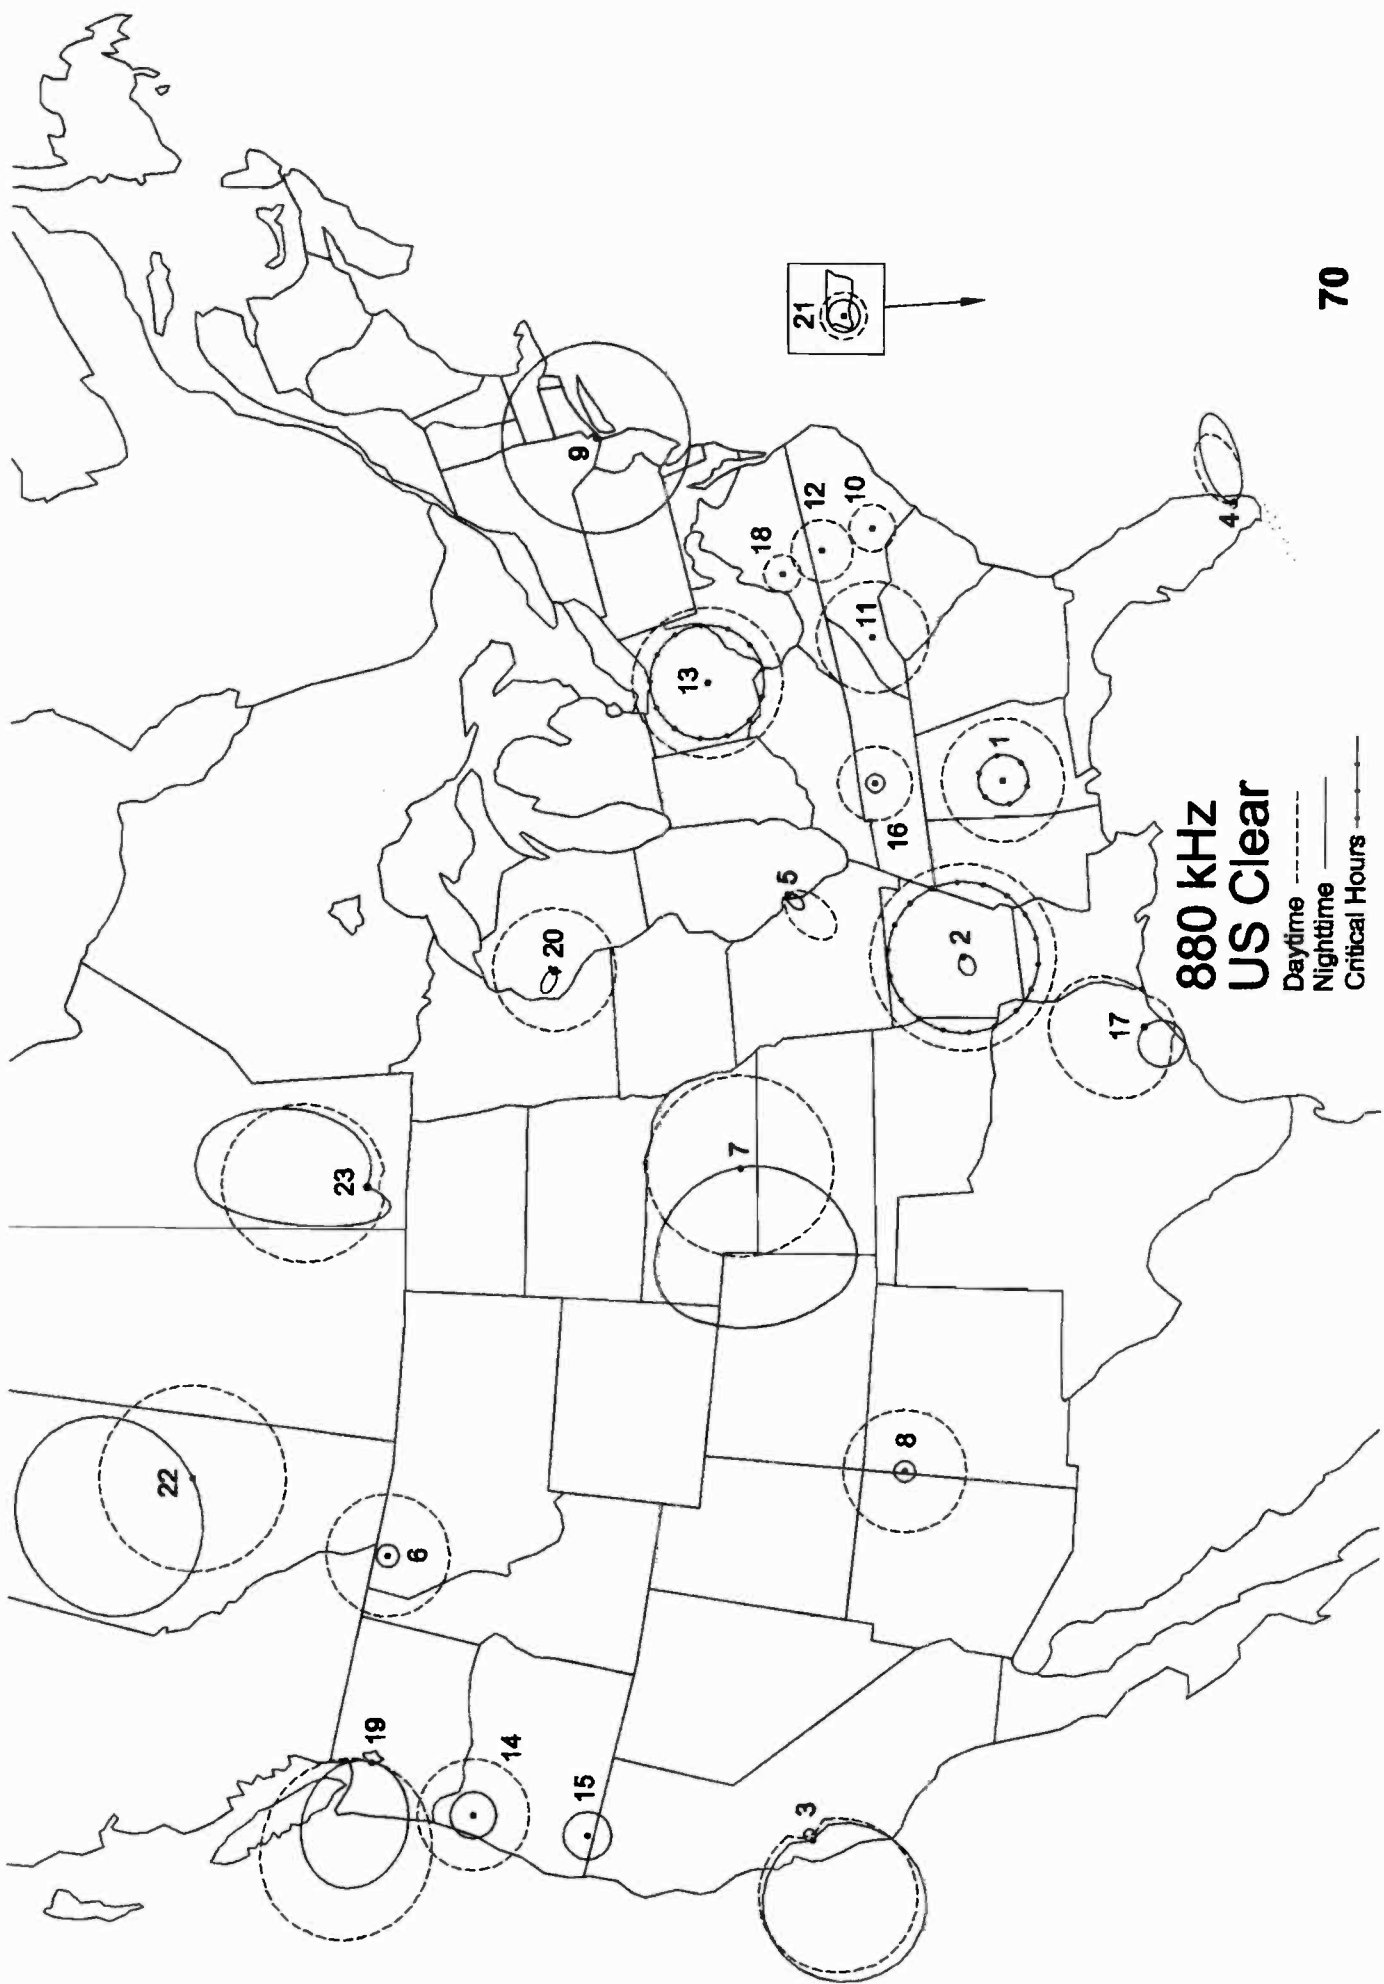

**880 kHz
US Clear**

Daytime - - - - -
Nighttime - - - - -
Critical Hours - - - - -