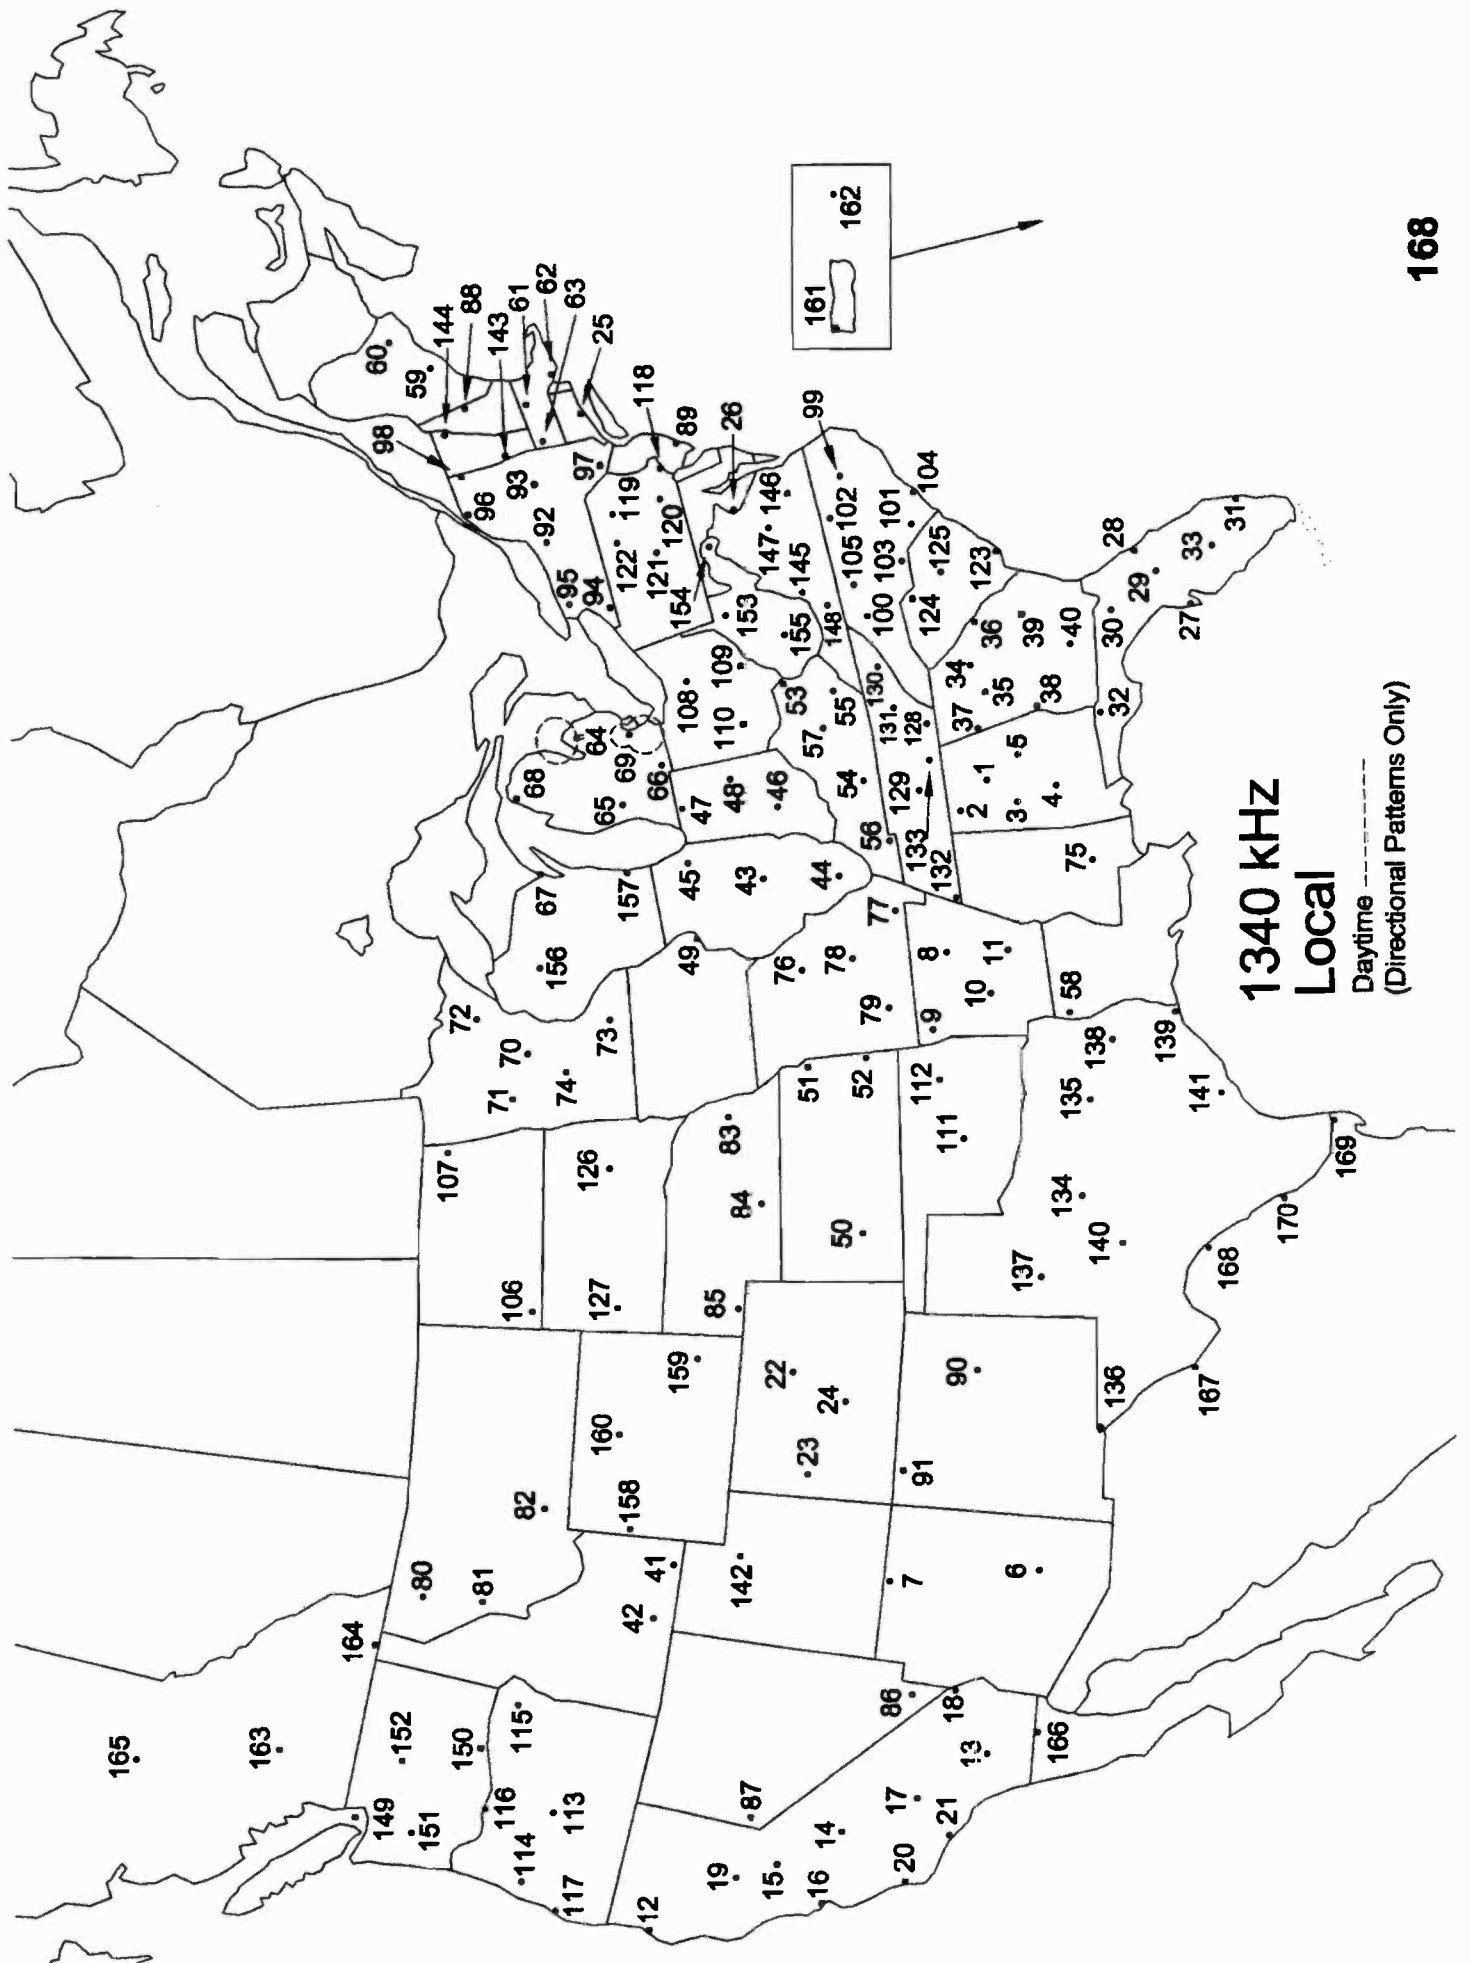

**1340 KHZ
Local**

Daytime ---
(Directional Patterns Only)

1350 kHz

1	Elba, AL	32	O'Neill, N
2	Gadsden, AL	33	Laconia, NH
3	Cabot, AR	34	Princeton, NJ
4	Bakersfield, CA	35	Albuquerque, NM
5	San Bernardino, CA	36	Corning, NY
6	Santa Rosa, CA	37	Rome, NY
7	Pueblo, CO	38	Black Mountain, NC
8	Norwalk, CT	39	Mooreville, NC
9	Putnam, CT	40	Wilson, NC
10	Cocoa, FL	41	Akron, OH
11	Dade City, FL	42	Celina, OH
12	Fort Myers, FL	43	Chillicothe, OH
13	Blackshear, GA	44	Duncan, OK
14	Cleveland, GA	45	Tallequah, OK
15	Warner Robins, GA	46	York, PA
16	Lewiston, ID	47	Carthage, TN
17	Nampa, ID	48	Clarksville, TX
18	Peoria, IL	49	Jasper, TX
19	Salem, IL	50	San Antonio, TX
20	Kokomo, IN	51	Bedford, VA
21	Des Moines, IA	52	Fredericksburg, VA
22	Manhattan, KS	53	Norton, VA
23	Louisville, KY	54	Portsmouth, VA
24	New Orleans, LA	55	Portage, WI
25	Gladwin, MI	56	Vega Baja, PR
26	New Prague, MN	57	Middleton, NS
27	Ortonville, MN	58	Brampton, ON
28	Pine City, MN	59	Gatineau, QC
29	Corinth, MS	60	Naco, SO
30	Charleston, MO	61	Ciudad Camargo, TA
31	Washington, MO