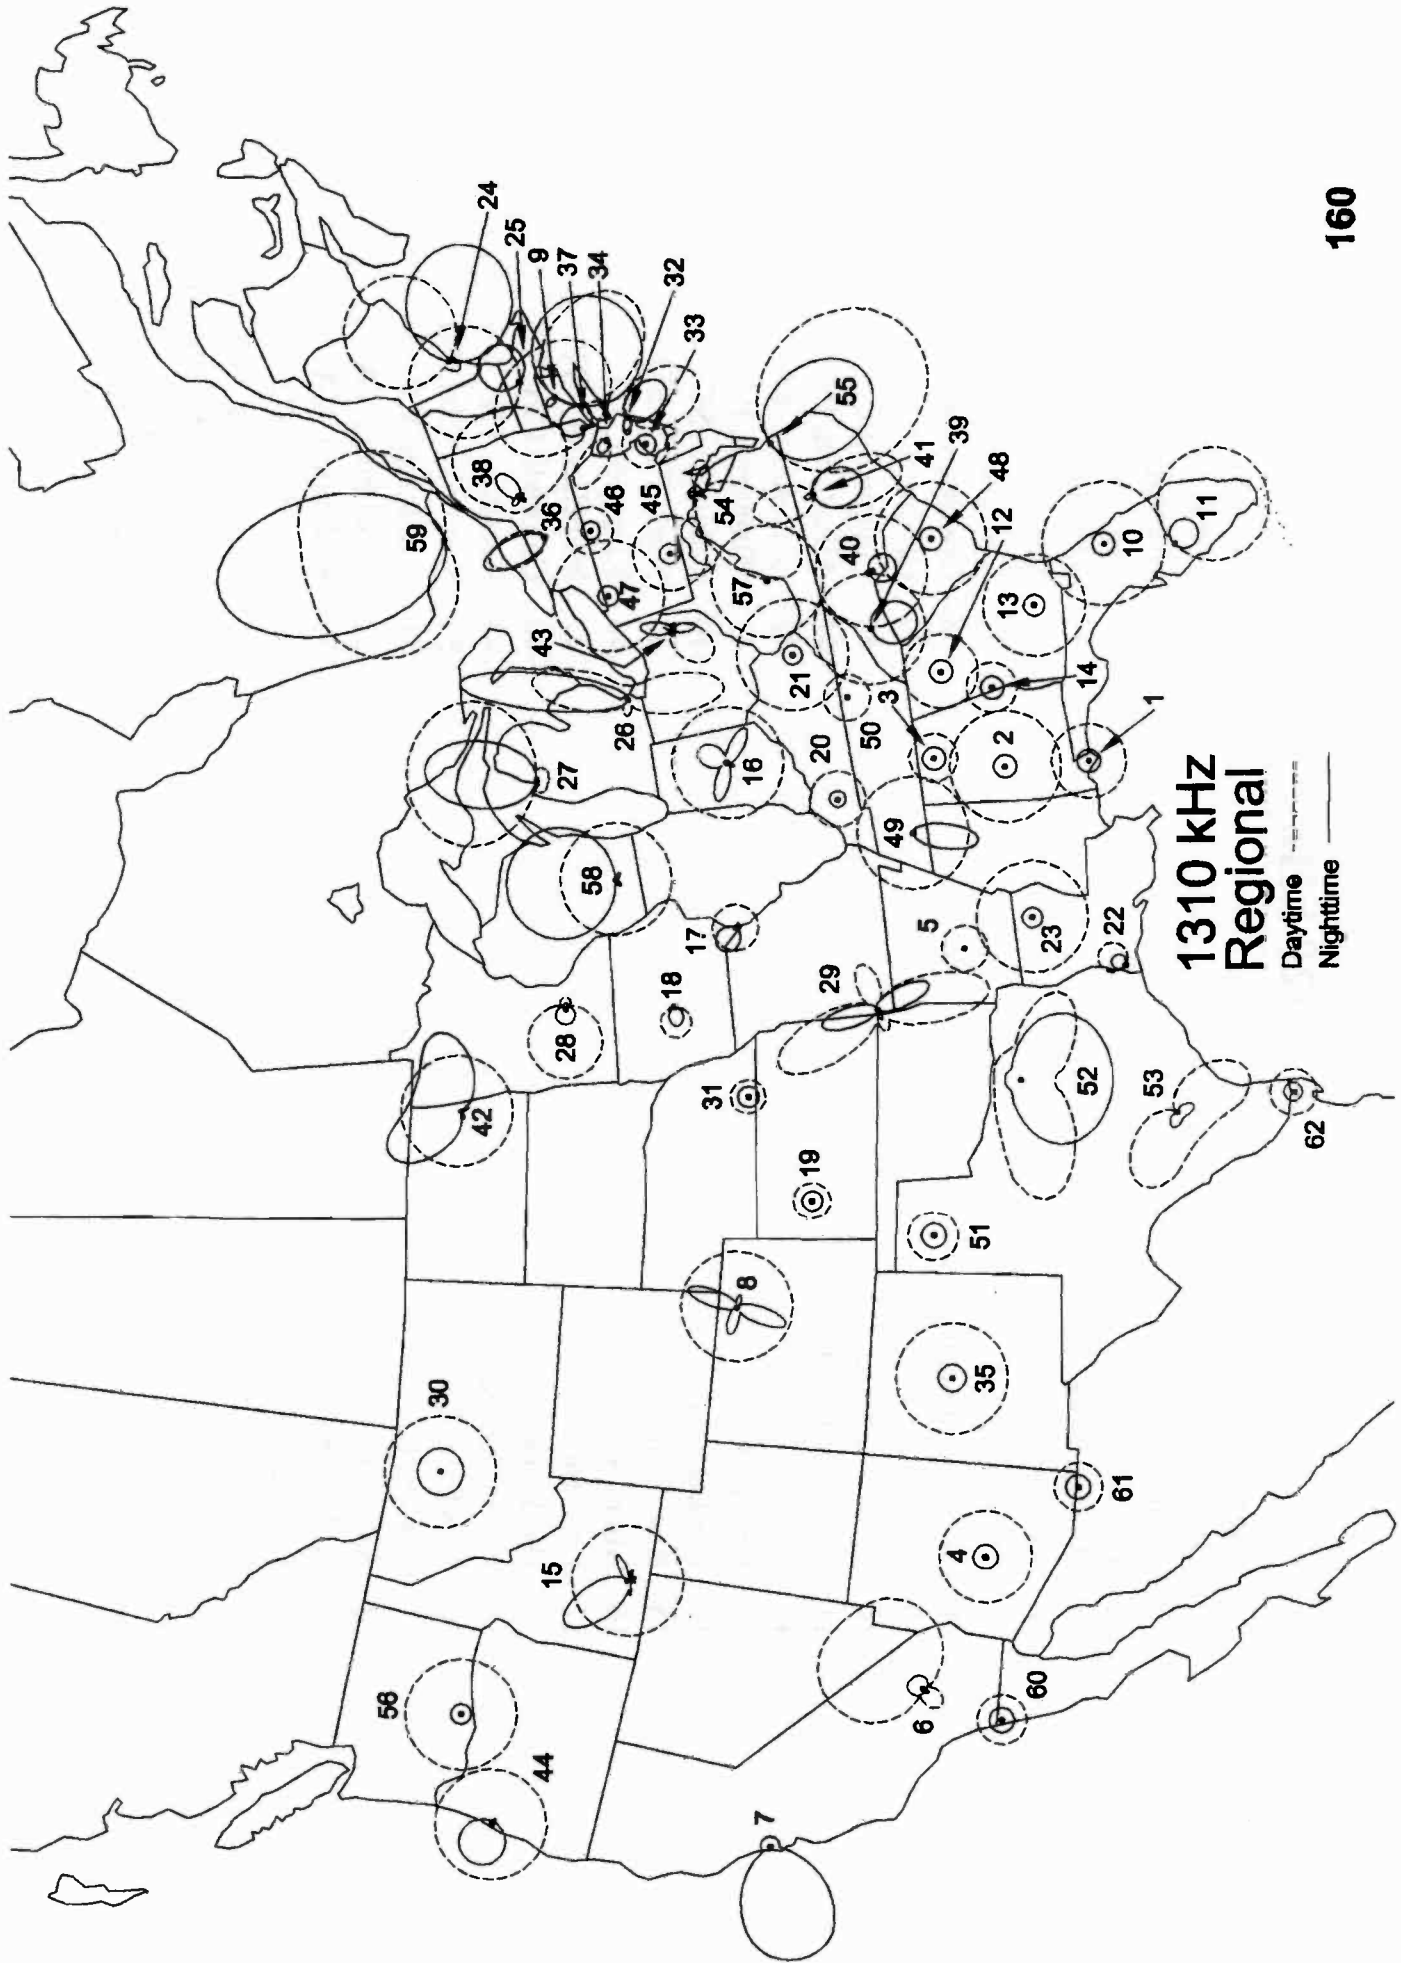

**1310 kHz
Regional**

Daytime - - - -
Nighttime ———

1320 kHz

1	Birmingham, AL	31	Roswell, NM
2	Dothan, AL	32	Forest City, NC
3	Yuma, AZ	33	Greensboro, NC
4	Fort Smith, AR	34	Murphy, NC
5	Walnut Ridge, AR	35	Washington, NC
6	Hemet, CA	36	Minot, ND
7	Oceanside, CA	37	Lancaster, OH
8	West Sacramento, CA	38	Oberlin, OH
9	Waterbury, CT	39	Clinton, OK
10	Hollywood, FL	40	Eugene, OR
11	Jacksonville, FL	41	Allentown, PA
12	Venice, FL	42	Gettysburg, PA
13	Griffin, GA	43	Pittsburgh, PA
14	Kankakee, IL	44	Columbia, SC
15	Knoxville, IA	45	Sioux Falls, SD
16	Maquoketa, IA	46	Kingsport, TN
17	Lawrence, KS	47	Manchester, TN
18	Bardstown, KY	48	Colorado City, TX
19	Covington, KY	49	Houston, TX
20	Mayfield, KY	50	Salt Lake City, UT
21	Vivian, LA	51	Randolph, VT
22	Salisbury, MD	52	Lynchburg, VA
23	Attlesboro, MA	53	Richmond, VA
24	Lansing, MI	54	Aberdeen, WA
25	Marquette, MI	55	Walla Walla, WA
26	Grand Rapids, MN	56	Wisconsin Rapids, WI
27	Picayune, MS	57	San Juan, PR
28	Clayton, MO	58	Vancouver, BC
29	Scottsbluff, NE	59	Oakville, ON
30	Derry, NH	60	Piedras Negras, CI