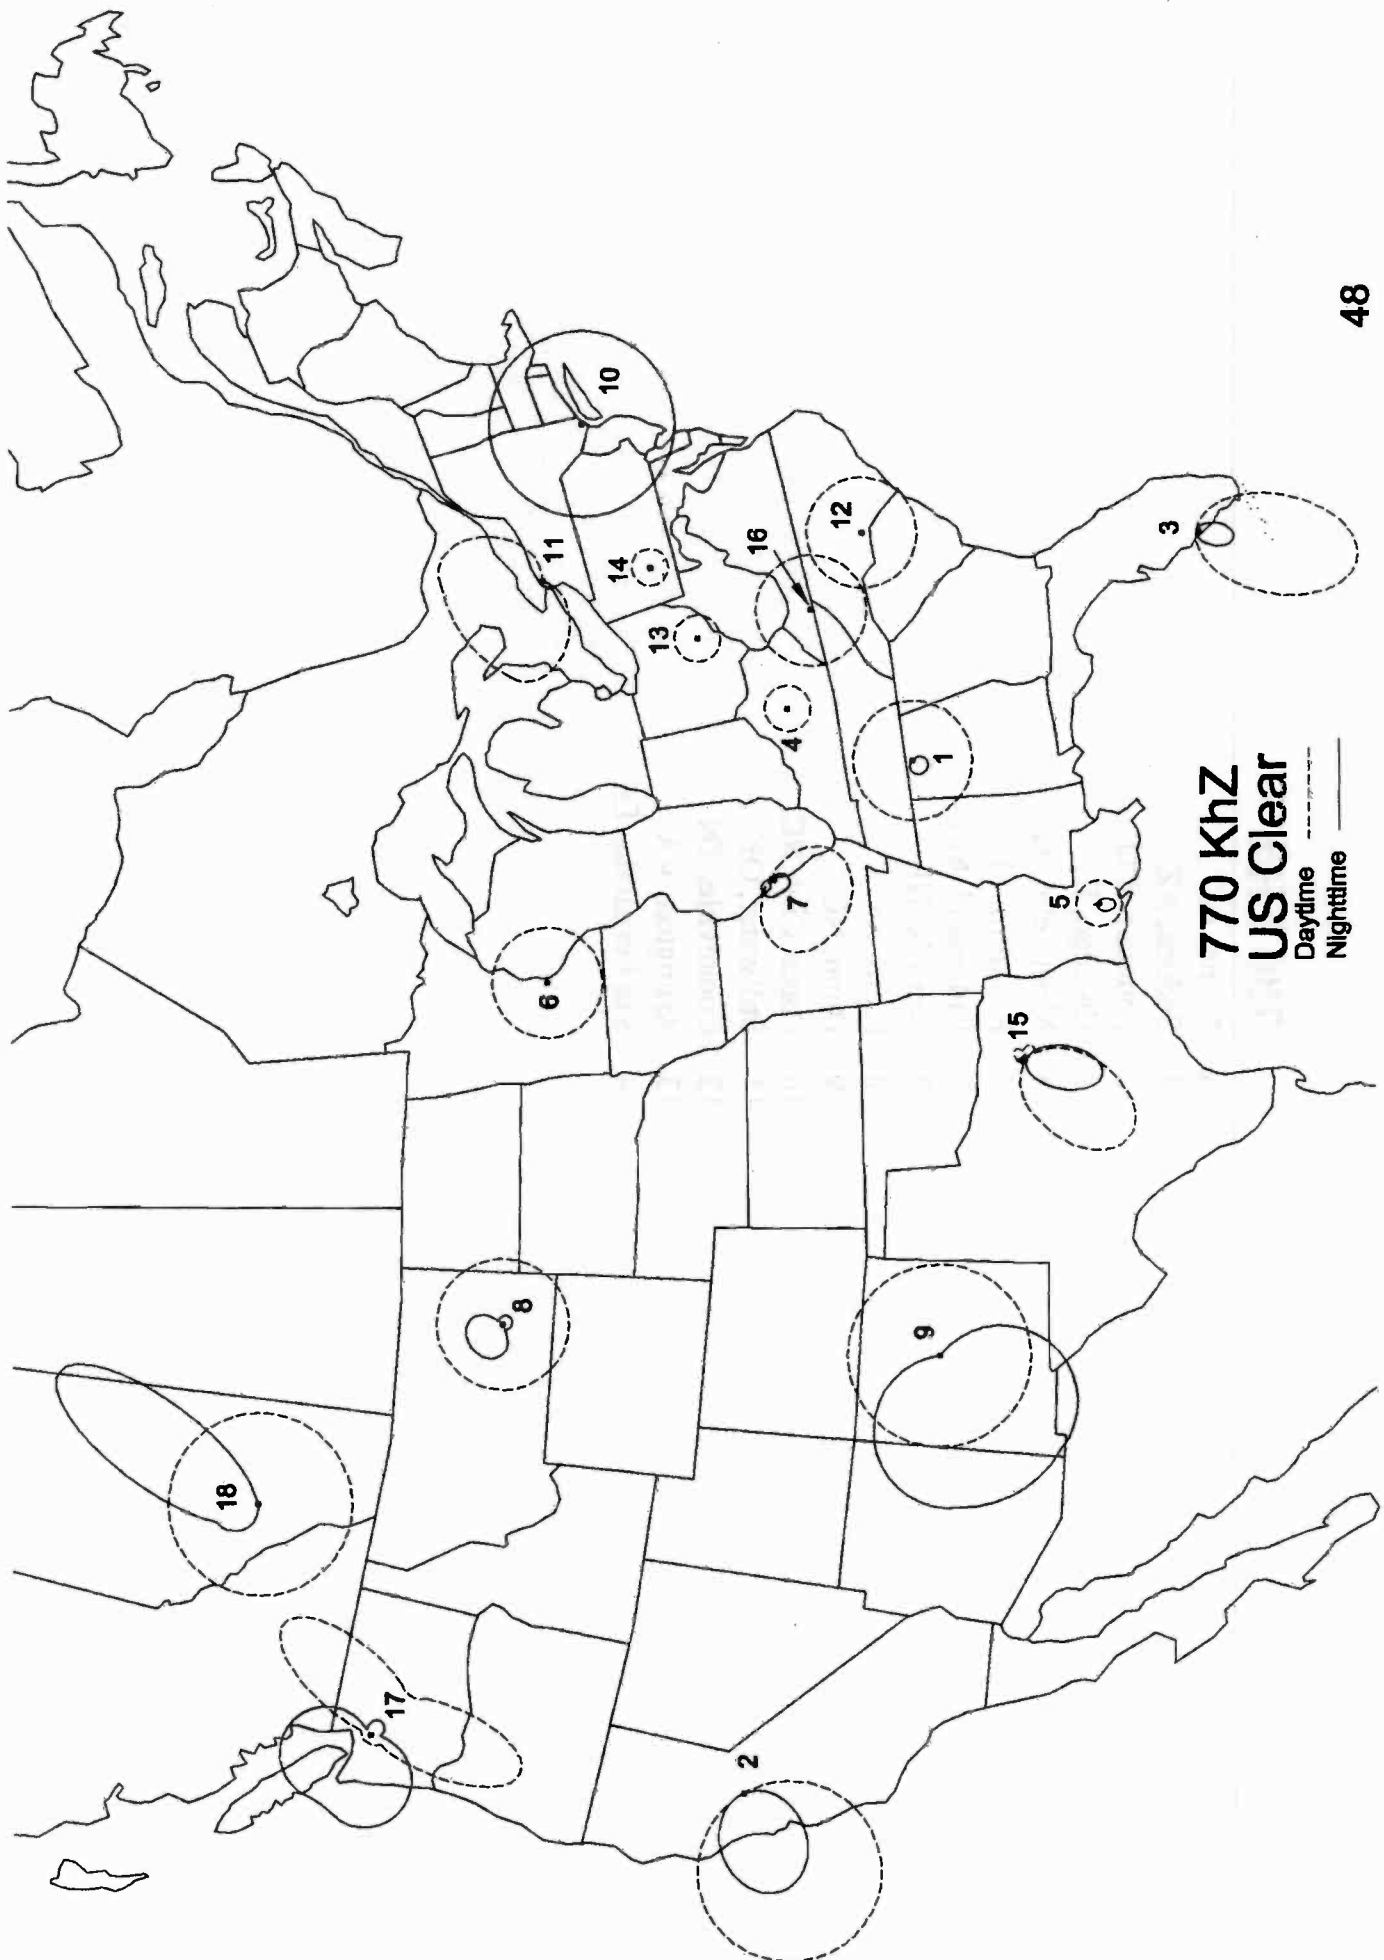

770 Khz
US Clear
Daytime - - - - -
Nighttime ————