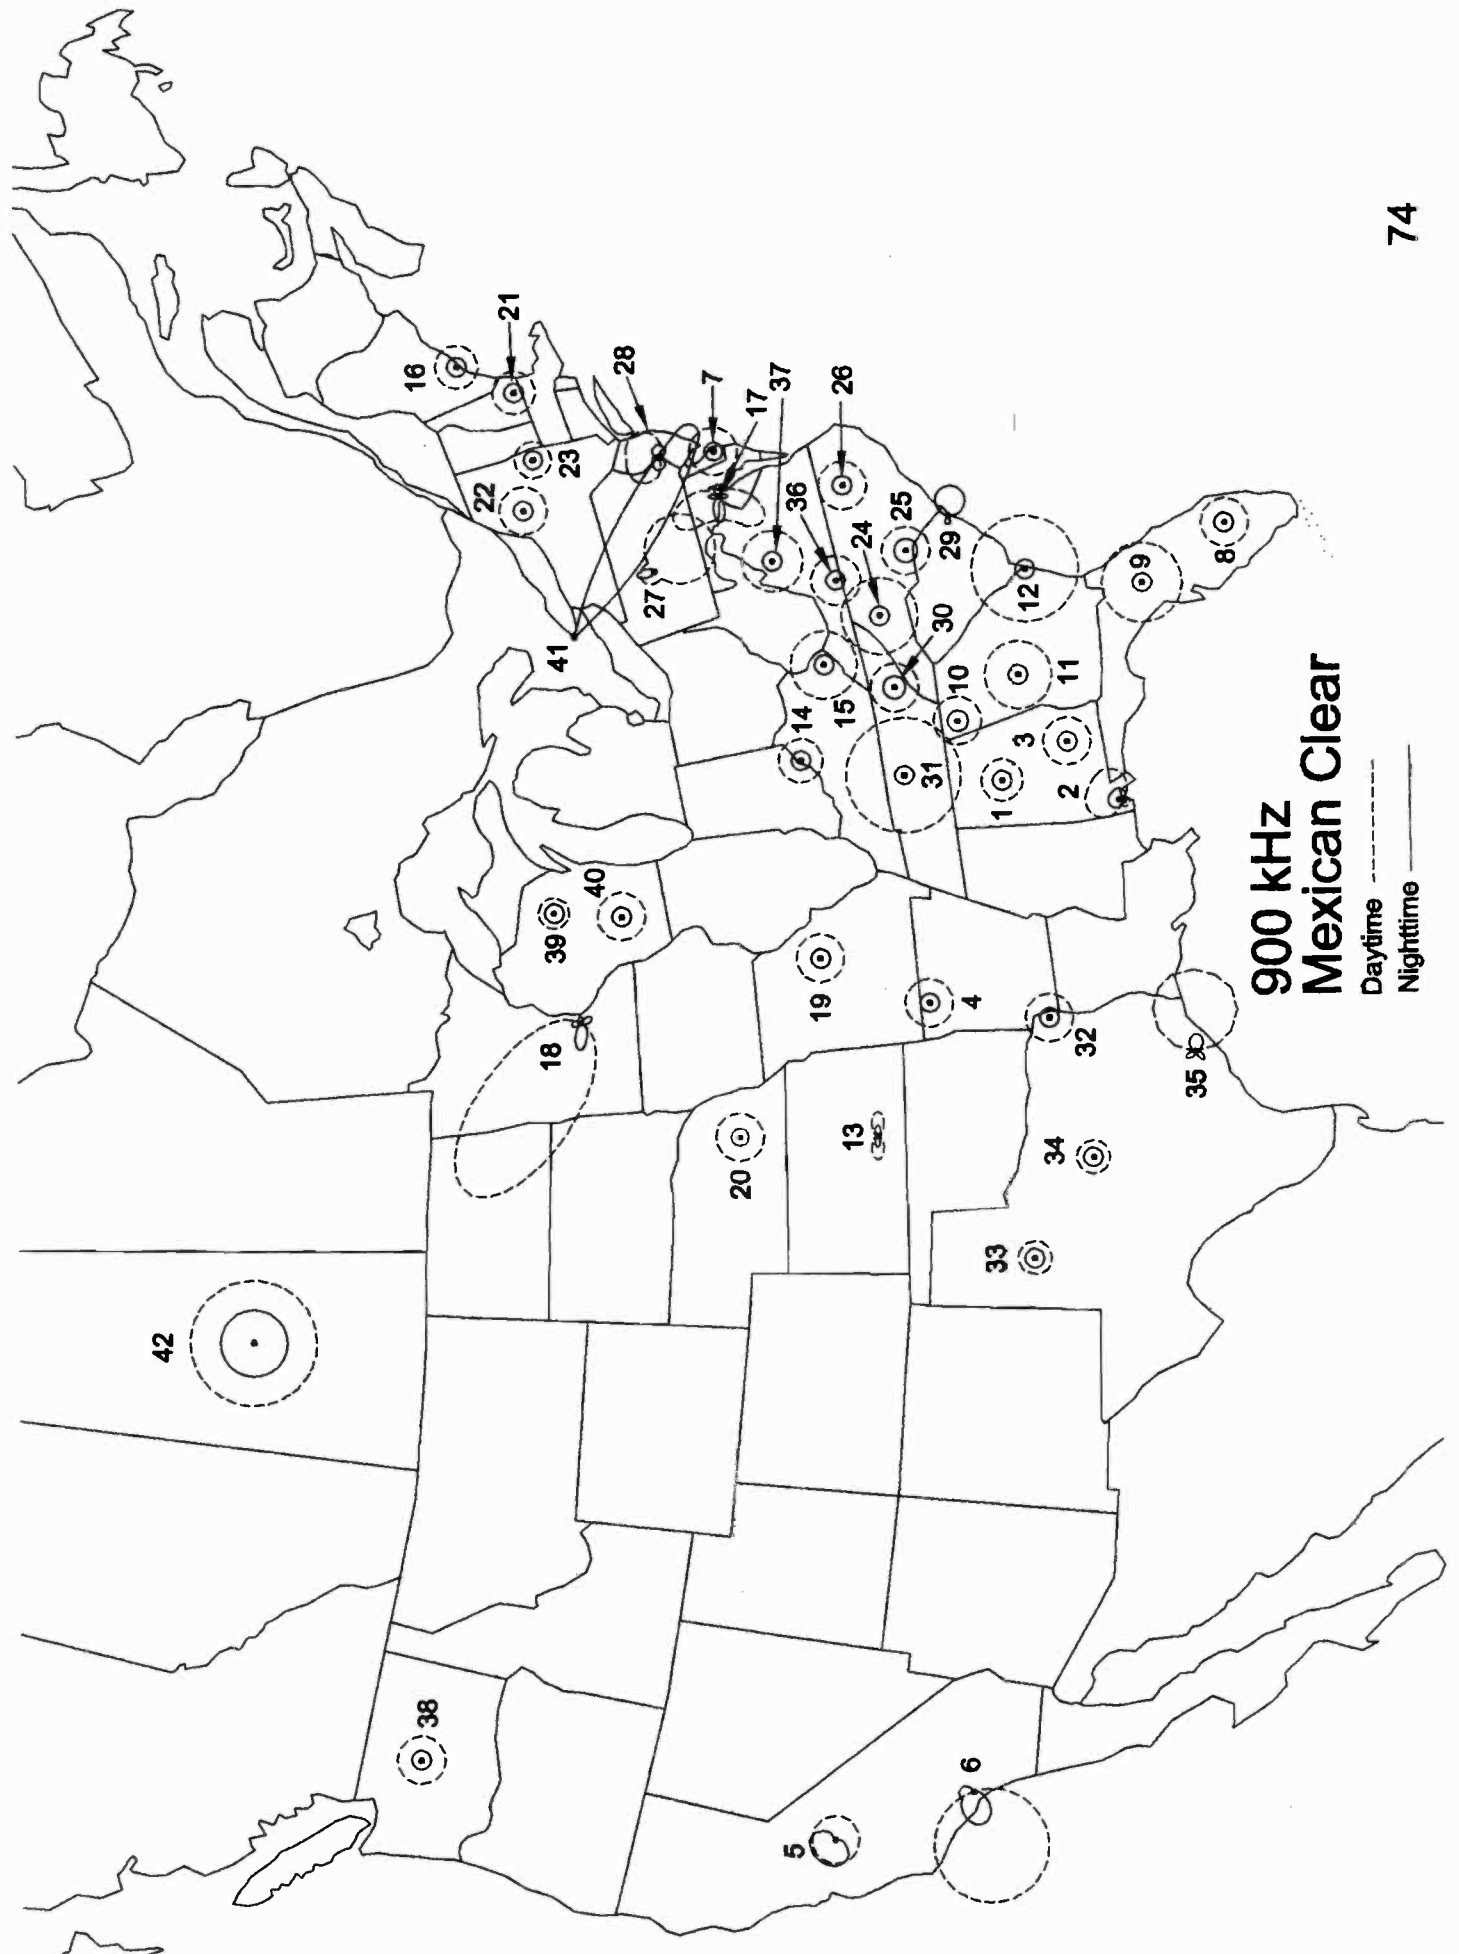

910 kHz

1	Pepperell, AL	25	Minot, ND
A	Galena, AK	26	Marietta, OH
2	Phoenix, AZ	27	Middletown, OH
3	Blytheville, AR	28	Miami, OK
4	El Cajon, CA	29	Brookings, OR
5	Hesperia, CA	30	Apollo, PA
6	Oakland, CA	31	Scranton, PA
7	Oxnard, CA	32	York, PA
8	Denver, CO	33	Dorchester Terrace - Brentwood, SC
9	New Britain, CT	34	Spartanburg, SC
10	Plant City, FL	35	Volga, SD
11	Valdosta, GA	36	Columbia, TN
12	Lawrenceville, IL	37	Johnson City, TN
13	Iowa City, IA	38	South Pittsburg, TN
14	Salina, KS	39	Fredericksburg, TX
15	Burnside, KY	40	Frisco, TX
16	Baton Rouge, LA	41	McAllen, TX
17	Bangor, ME	42	Richmond, VA
18	Cassopolis, MI	43	Roanoke, VA
19	Flint, MI	44	Vancouver, WA
20	Meridian, MS	45	Hayward, WI
21	Billings, MT	46	Sturgeon Bay, WI
22	Roswell, NM	47	Ponce, PR
23	New City, NY	48	Drumheller, AB
24	Jacksonville, NC	49	Mexicali, BN