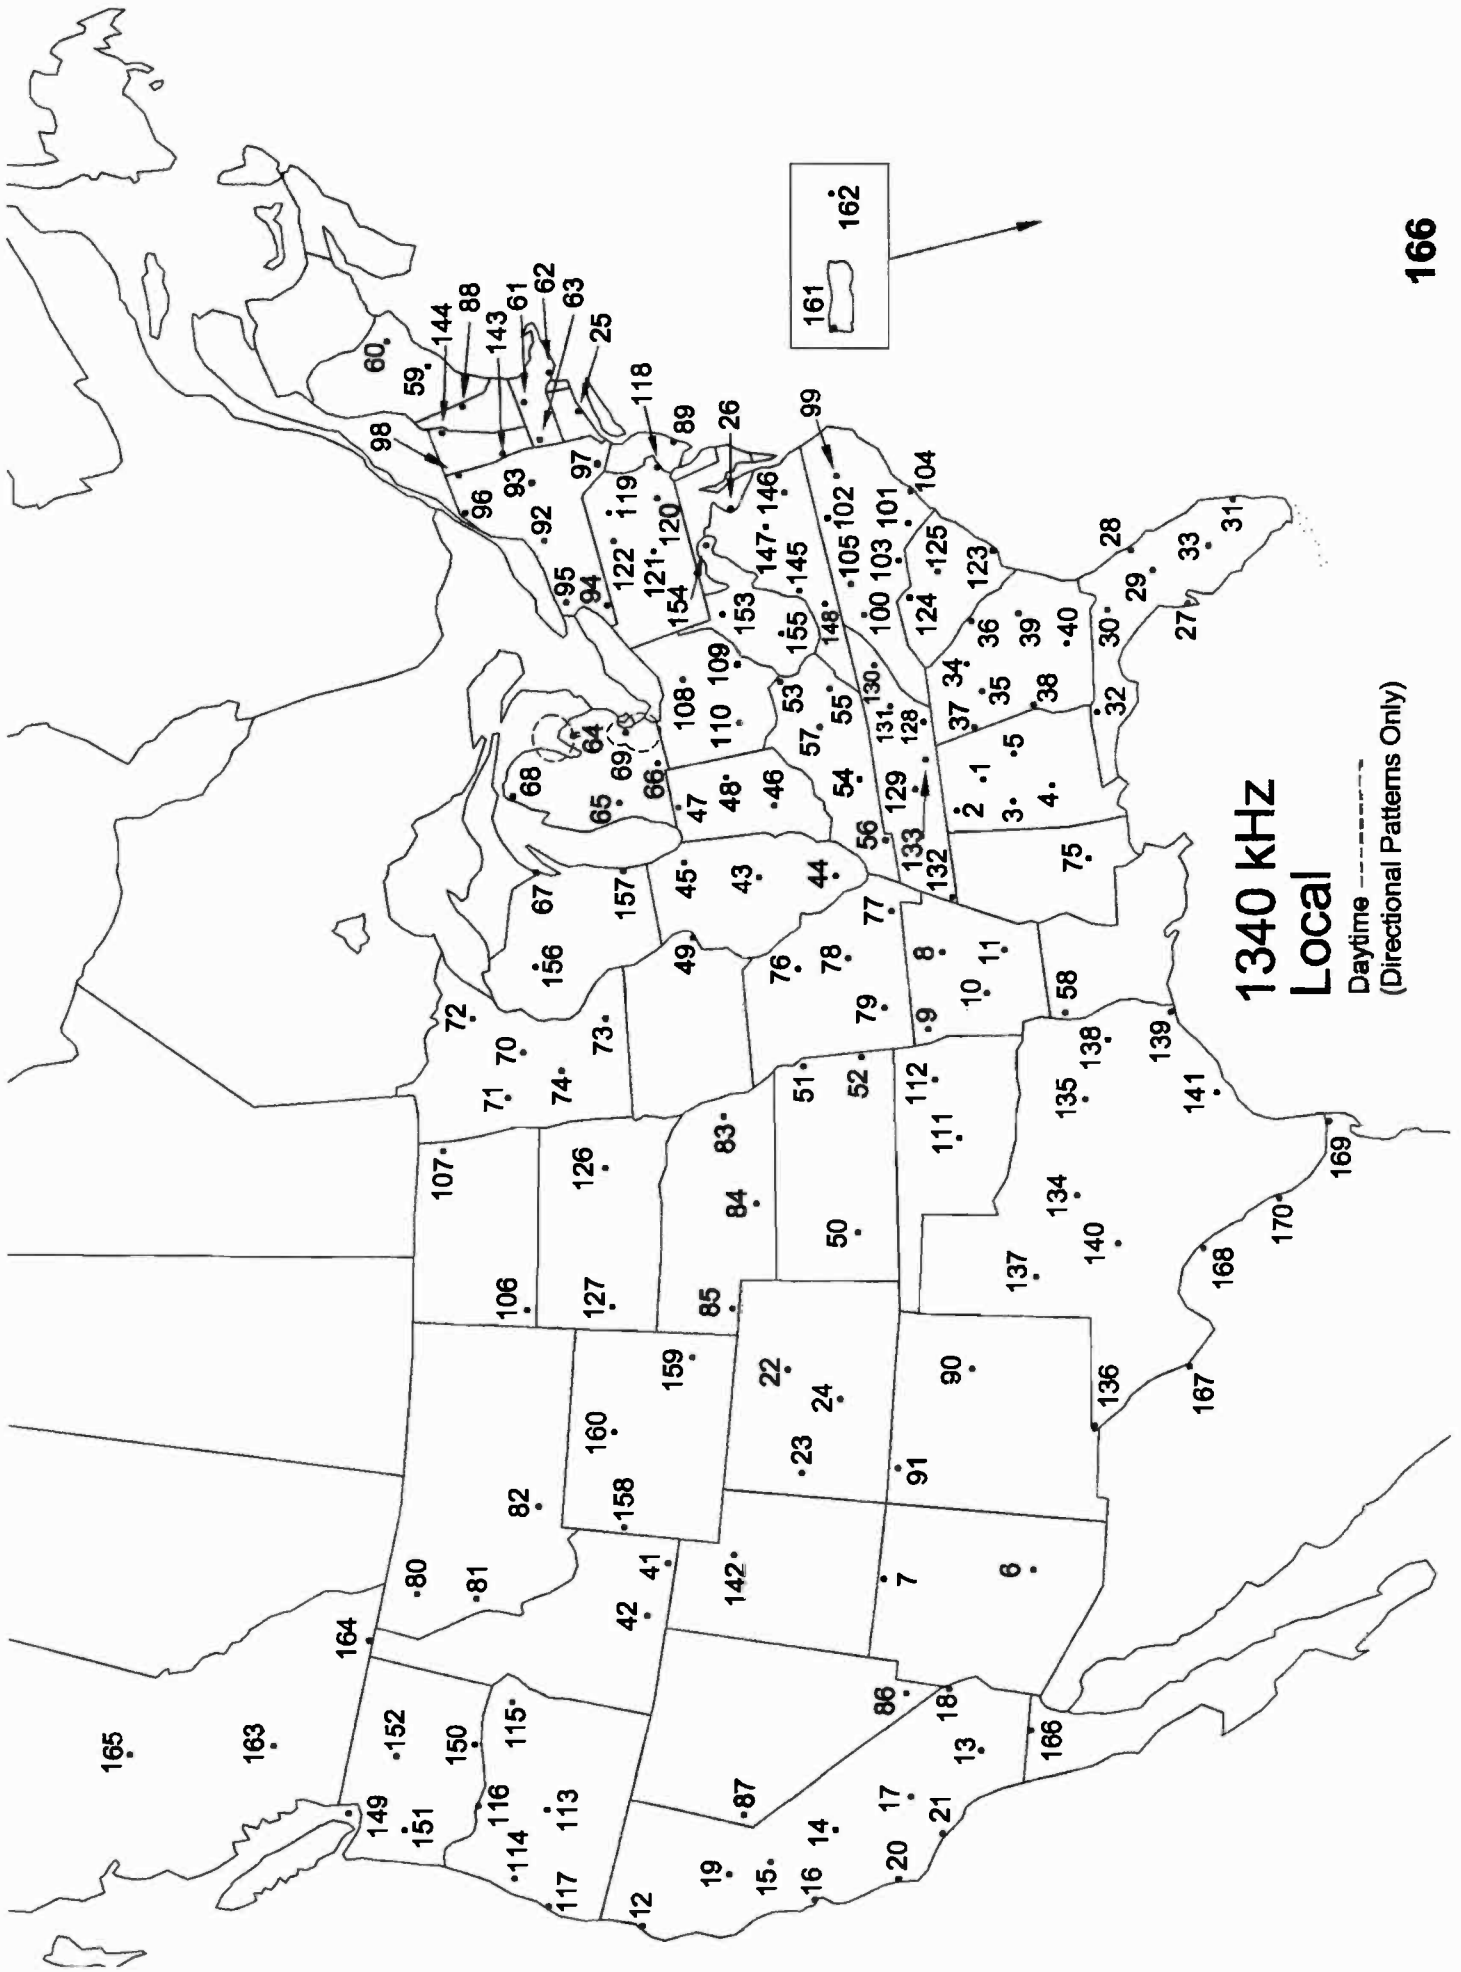

1340 kHz (continued)

88	Conway, NH	116	Hood River, OR	144	Saint Johnsbury, VT
89	Atlantic City, NJ	117	North Bend, OR	145	Covington, VA
90	Aztec, NM	118	Philadelphia, PA	146	Hopewell, VA
91	Taos, NM	119	Plains, PA	147	Orange, VA
92	Auburn, NY	120	Reading, PA	148	Pulaski, VA
93	Gloversville, NY	121	Tyrone, PA	149	Anacortes, WA
94	Jamestown, NY	122	Williamsport, PA	150	Kennewick, WA
95	Lockport, NY	123	Charleston, SC	151	Tumwater, WA
96	Massena, NY	124	Rock Hill, SC	152	Wenatchee, WA
97	Middletown, NY	125	Sumter, SC	153	Clarksburg, WV
98	Plattsburg, NY	126	Huron, SD	154	Martinsburg, WV
99	Greenville, NC	127	Rapid City, SD	155	Montgomery, WV
100	Lenoir, NC	128	Cleveland, TN	156	Ladysmith, WI
101	Lumberton, NC	129	Columbia, TN	157	Milwaukee, WI
102	Oxford, NC	130	Greenville, TN	158	Jackson, WY
103	Wadesboro, NC	131	Knoxville, TN	159	Wheatland, WY
104	Wilmington, NC	132	Memphis, TN	160	Worland, WY
105	Winston - Salem, NC	133	Winchester, TN	161	Aguadilla, PR
106	Bowman, ND	134	Abilene, TX	162	Charlotte Amalie, VI
107	Grafton, ND	135	Corsicana, TX	163	Ashcroft, BC
108	Ashland, OH	136	El Paso, TX	164	Creston, BC
109	Athens, OH	137	Lubbock, TX	165	Vanderhoof, BC
110	Springfield, OH	138	Lufkin, TX	166	Mexicali, BN
111	Midwest City, OK	139	Port Arthur, TX	167	Ojinaga, CH
112	Sand Springs, OK	140	San Angelo, TX	168	Ciudad Acuña, CI
113	Bend, OR	141	Victoria, TX	169	Matamoros, TA
114	Corvallis, OR	142	Heber City, UT	170	Nuevo Laredo, TA
115	Enterprise, OR	143	Poultney, VT