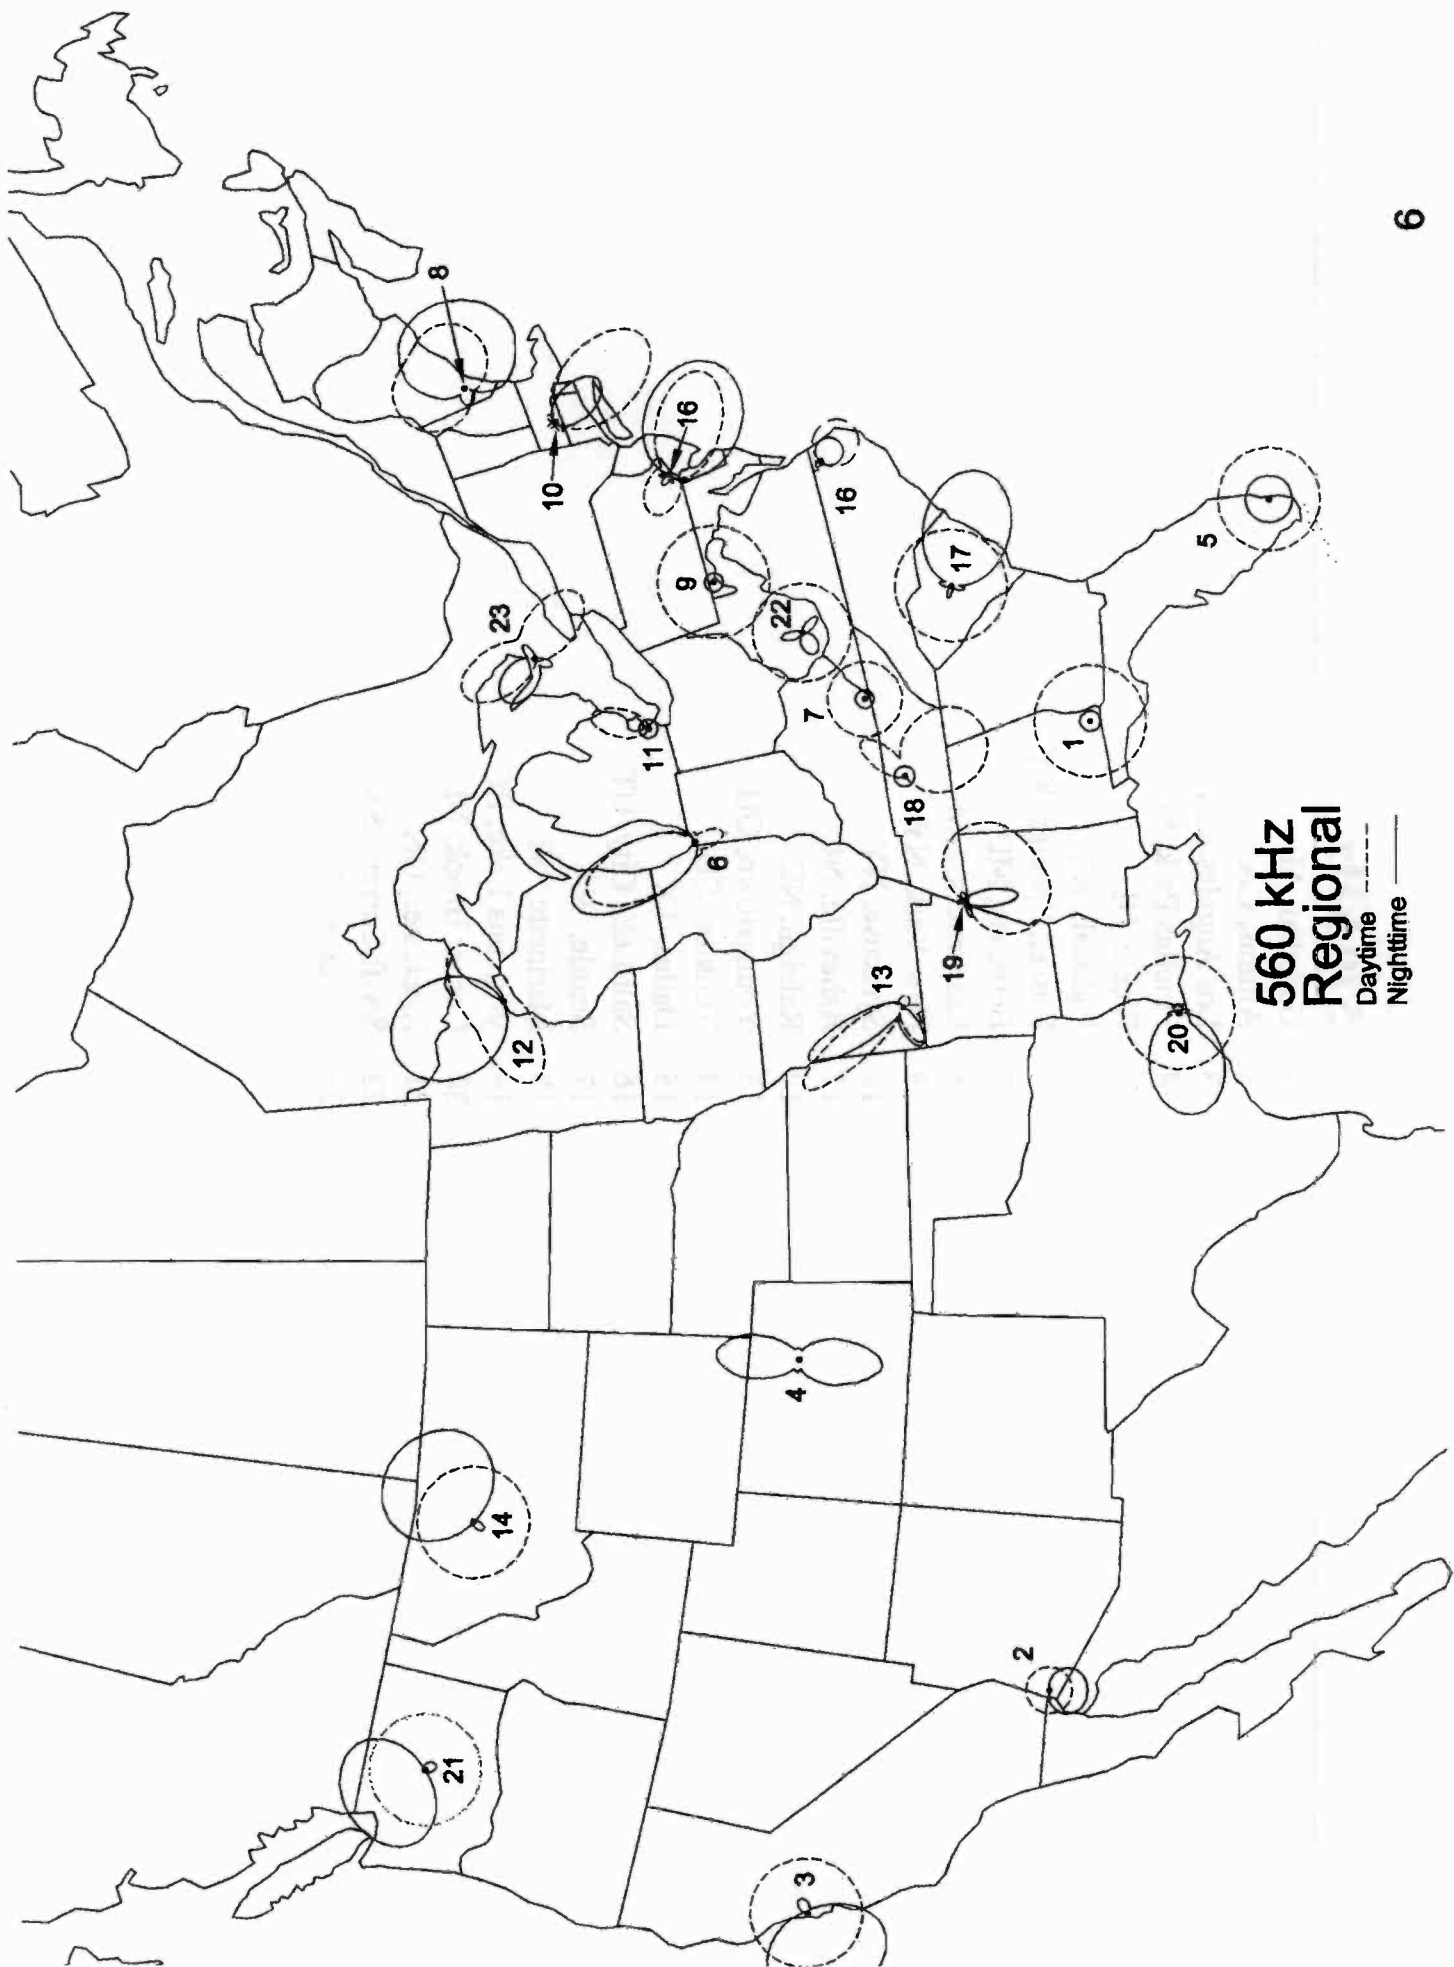

550 kHz

- A Anchorage, AK
- 1 Phoenix, AZ
- 2 Bakersfield, CA
- 3 Breen, CO
- 4 Craig, CO
- 5 Fleming Island, FL
- 6 Gainesville, GA
- H Wailuku, HI
- 7 Salina, KS
- 8 St. Louis, MO
- 9 Butte, MT
- 10 Buffalo, NY
- 11 Pinehurst, NC
- 12 Statesville, NC
- 13 Bismarck, ND
- 14 Cincinnati, OH
- 15 Corvallis, OR
- 16 Pawtucket, RI
- 17 Midland, TX
- 18 San Antonio, TX
- 19 Waterbury, VT
- 20 Harrisonburg, VA
- 21 Blaine, WA
- 22 Wausau, WI
- 23 Ponce, PR
- 24 Ciudad Cuauhtemoc, CH

**550 kHz
Regional**
Daytime - - - - -
Nighttime ———

560 kHz

- 1 Dothan, AL
- A Kodiak, AK
- 2 Yuma, AZ
- 3 San Francisco, CA
- 4 Denver, CO
- 5 Miami, FL
- 6 Chicago, IL
- 7 Middlesboro, KY
- 8 Portland, ME
- 9 Frostburg, MD
- 10 Springfield, MA
- 11 Monroe, MI
- 12 Duluth, MN
- 13 Springfield, MO
- 14 Great Falls, MT
- 15 Elizabeth City, NC
- 16 Philadelphia, PA
- 17 Columbia, SC
- 18 Brentwood, TN
- 19 Memphis, TN
- 20 Beaumont, TX
- 21 Wenatchee, WA
- 22 Beckley, WV
- 23 Owen Sound, ON
- C Dawson, YT

590 kHz

- A Anchorage, AK
- 1 San Bernardino, CA
- 2 South Lake Tahoe, CA
- 3 Pueblo, CO
- 4 Clewiston, FL
- 5 Panama City, FL
- 6 Atlanta, GA
- H Honolulu, HI
- 7 Idaho Falls, ID
- 8 Wood River, IL
- 9 Lexington, KY
- 10 Boston, MA
- 11 Ironwood, MI
- 12 Kalamazoo, MI
- 13 Glendive, MT
- 14 Omaha, NE
- 15 Albany, NY
- 16 Rutherfordton, NC
- 17 Eugene, OR
- 18 Scranton, PA
- 19 Uniontown, PA
- 20 Lawrenceburg, TN
- 21 Austin, TX
- 22 Cedar City, UT
- 23 Bon Air, VA
- 24 Spokane, WA
- 25 Terrace, BC
- 26 Flin Flon, MB
- 27 Sussex, NB
- 28 St. John's, NL
- 29 Toronto, ON
- 30 Rio Bravo, TA