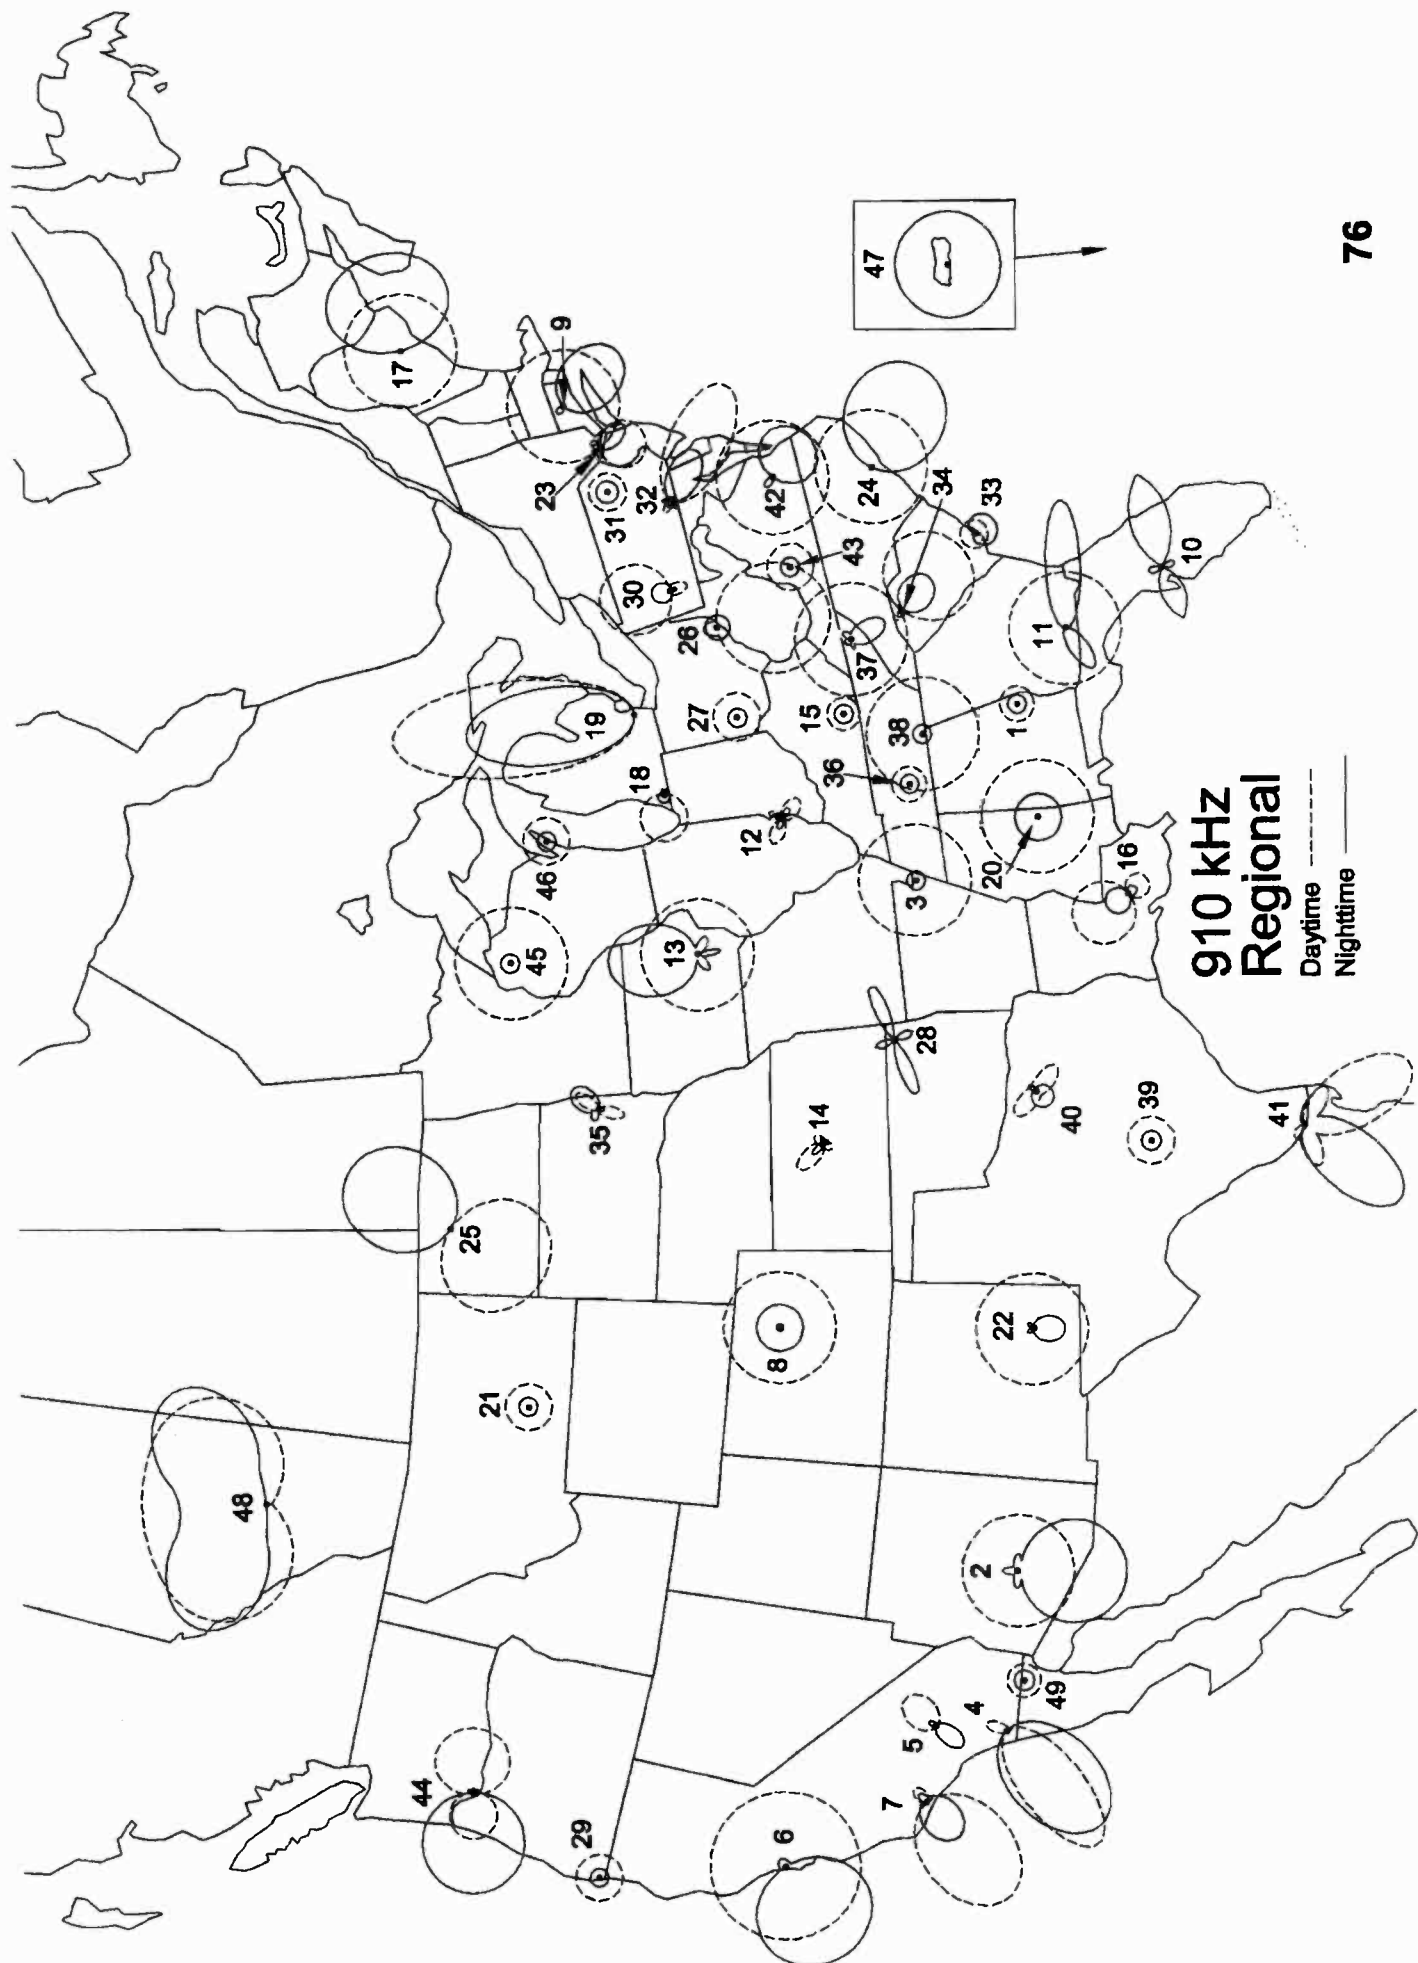

**910 kHz
Regional**
Daytime - - - - -
Nighttime ———

920 kHz

1	Brantley, AL	25	Cortland, NY
2	Russellville, AL	26	Kingston, NY
A	Soldotna, AK	27	Burlington - Graham, NC
3	Little Rock, AR	28	Canton, NC
4	Ceres, CA	29	Columbus, OH
5	Palm Springs, CA	30	Lebanon, OR
6	San Luis Obispo, CA	31	Lewistown, PA
7	Lamar, CO	32	Providence, RI
8	Melbourne, FL	33	Manning, SC
9	Atlanta, GA	34	Rapid City, SD
10	Hazelhurst, GA	35	Livingston, TN
11	Granite City, IL	36	El Paso, TX
12	Metropolis, IL	37	Odessa, TX
13	West Lafayette, IN	38	Texas City, TX
14	Shenandoah, IA	39	Vernal, UT
15	Whitesburg, KY	40	Quantico, VA
16	Bogalusa, LA	41	Olympia, WA
17	Hancock, MI	42	Spokane, WA
18	Faribault, MN	43	Fairmont, WV
19	Wadena, MN	44	Milwaukee, WI
20	West Yellowstone, MT	45	Portage la Prairie, MB
21	Las Vegas, NV	46	Wingham, ON
22	Reno, NV	47	Ensenada, BN
23	Trenton, NJ	48	Piedras Negras, CI
24	Albuquerque, NM