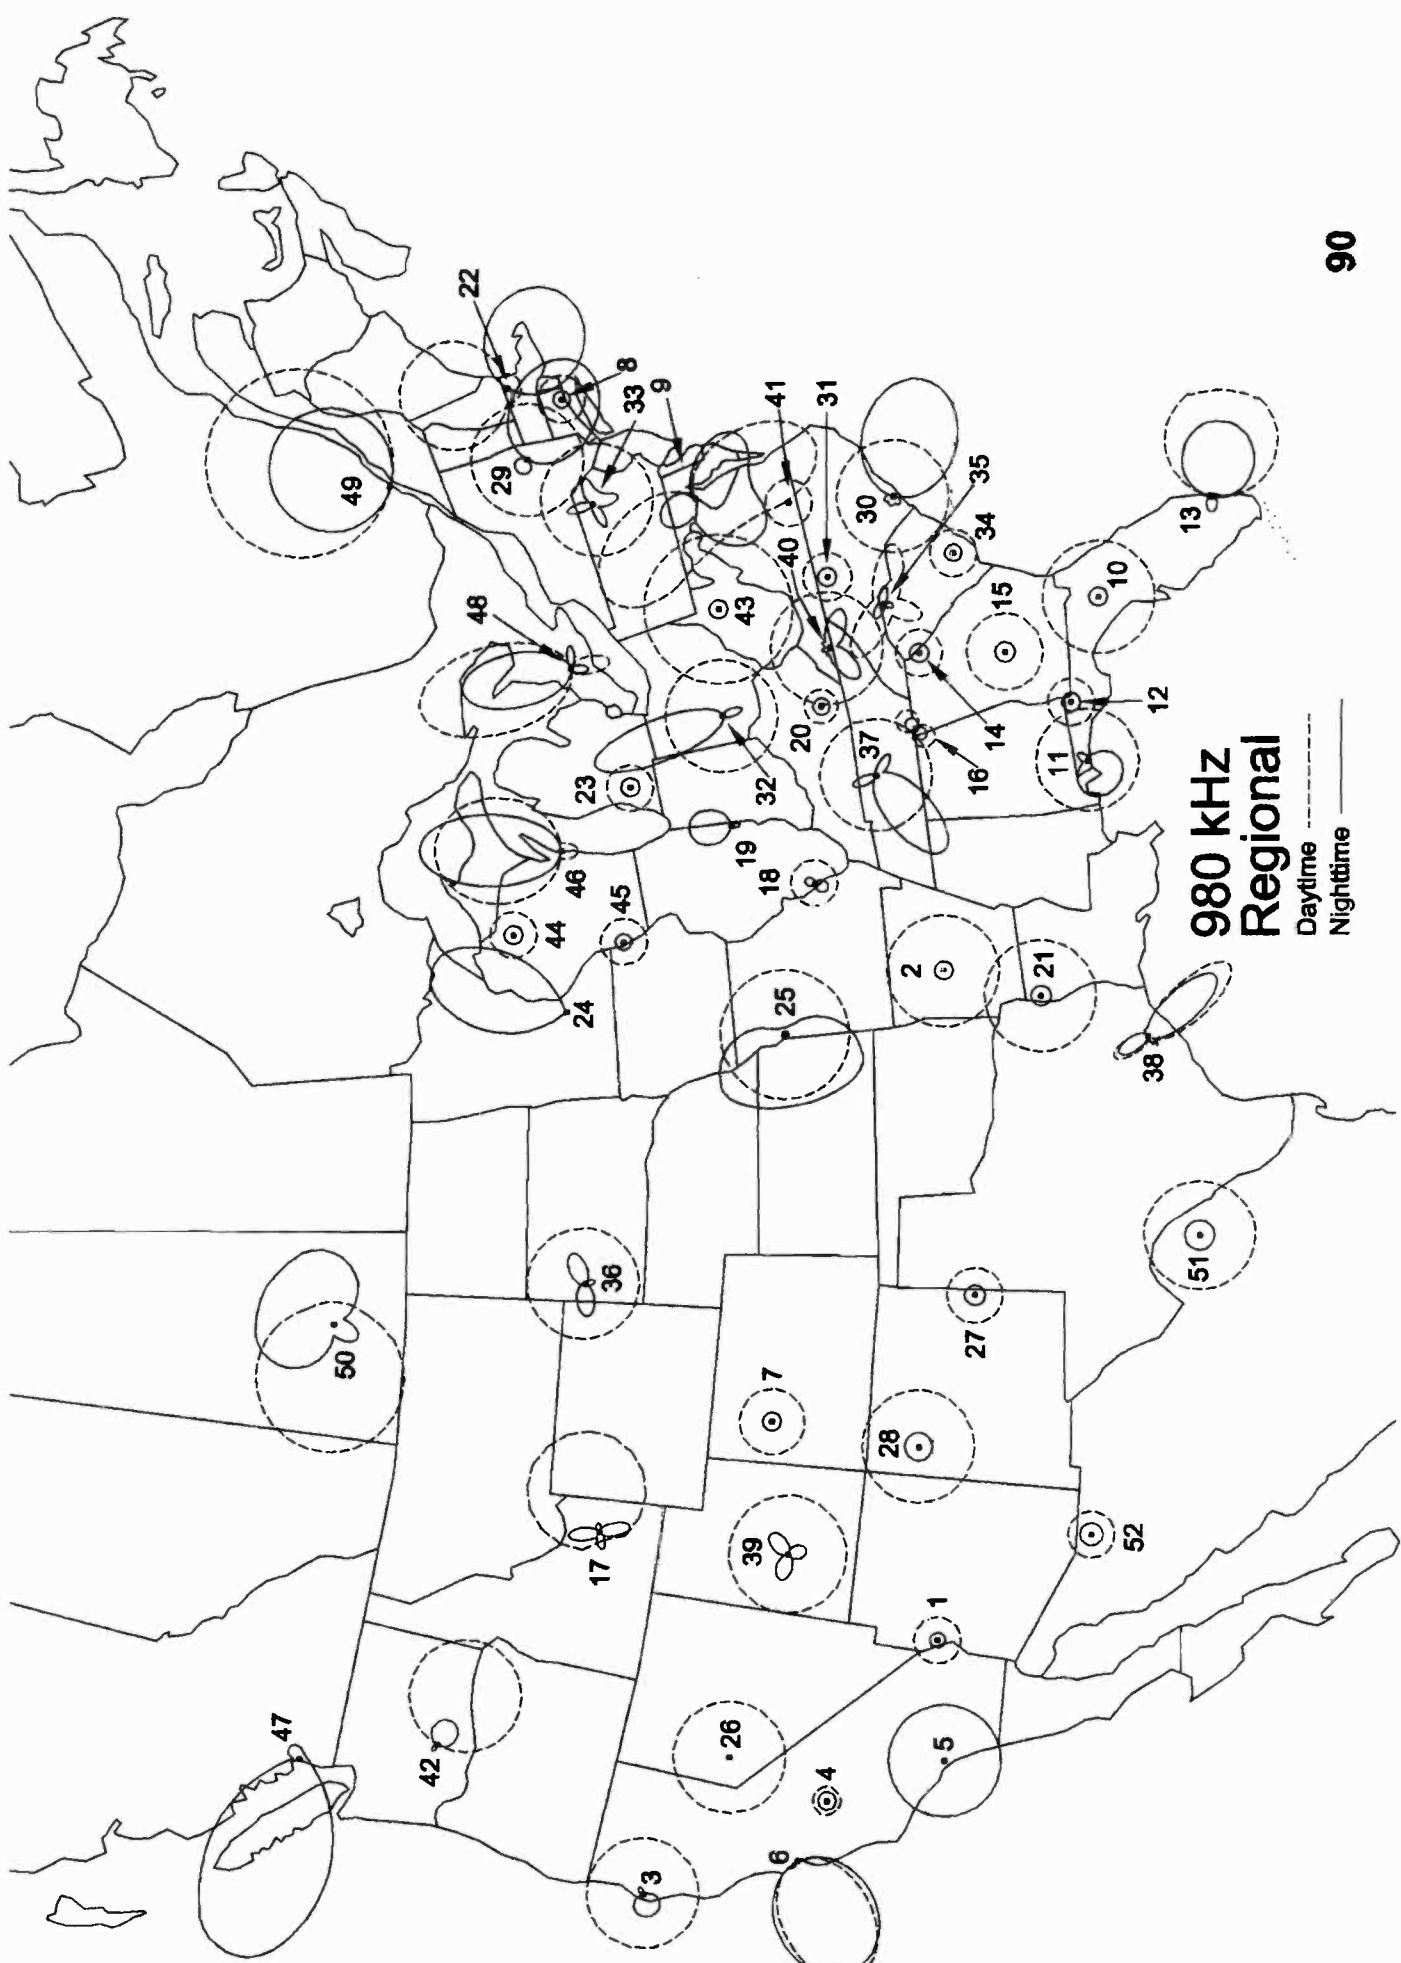

980 kHz

A	Kenai, AK (CP)	27	Clovis, NM
1	Lake Havasu City, AZ	28	Grants, NM
2	Dardanelle, AR	29	Troy, NY
3	Eureka, CA	30	Leland, NC
4	Fresno, CA	31	Winston - Salem, NC
5	Los Angeles, CA	32	Dayton, OH
6	Salinas, CA	33	Wilkes-Barre, PA
7	Glenwood Springs, CO	34	Summerville, SC
8	Groton, CT	35	York, SC
9	Washington, DC	36	Deadwood, SD
10	Gainesville, FL	37	Nashville, TN
11	Gulf Breeze, FL	38	Rosenburg-Richmond, TX
12	Marianna, FL	39	Richfield, UT
13	Pompano Beach, FL	40	Bristol, VA
14	Hartwell, GA	41	Chase City, VA
15	Perry, GA	42	Selah, WA
16	Rossville, GA	43	Lost Creek, WV
17	Ammon, ID	44	Park Falls, WI
18	Chester, IL	45	Prairie du Chien, WI
19	Danville, IL	46	Two Rivers, WI
20	London, KY	47	New Westminster, BC
21	Shreveport, LA	48	London, ON
22	Lowell, MA	49	Montréal, QC
23	Otsego, MI	50	Regina, SK
24	Richfield, MN	51	Nueva Rosita, CI
25	Kansas City, MO	52	Cananea, SO
26	Fallon, NV		

**980 kHz
Regional**

Daytime - - - - -
Nighttime ———