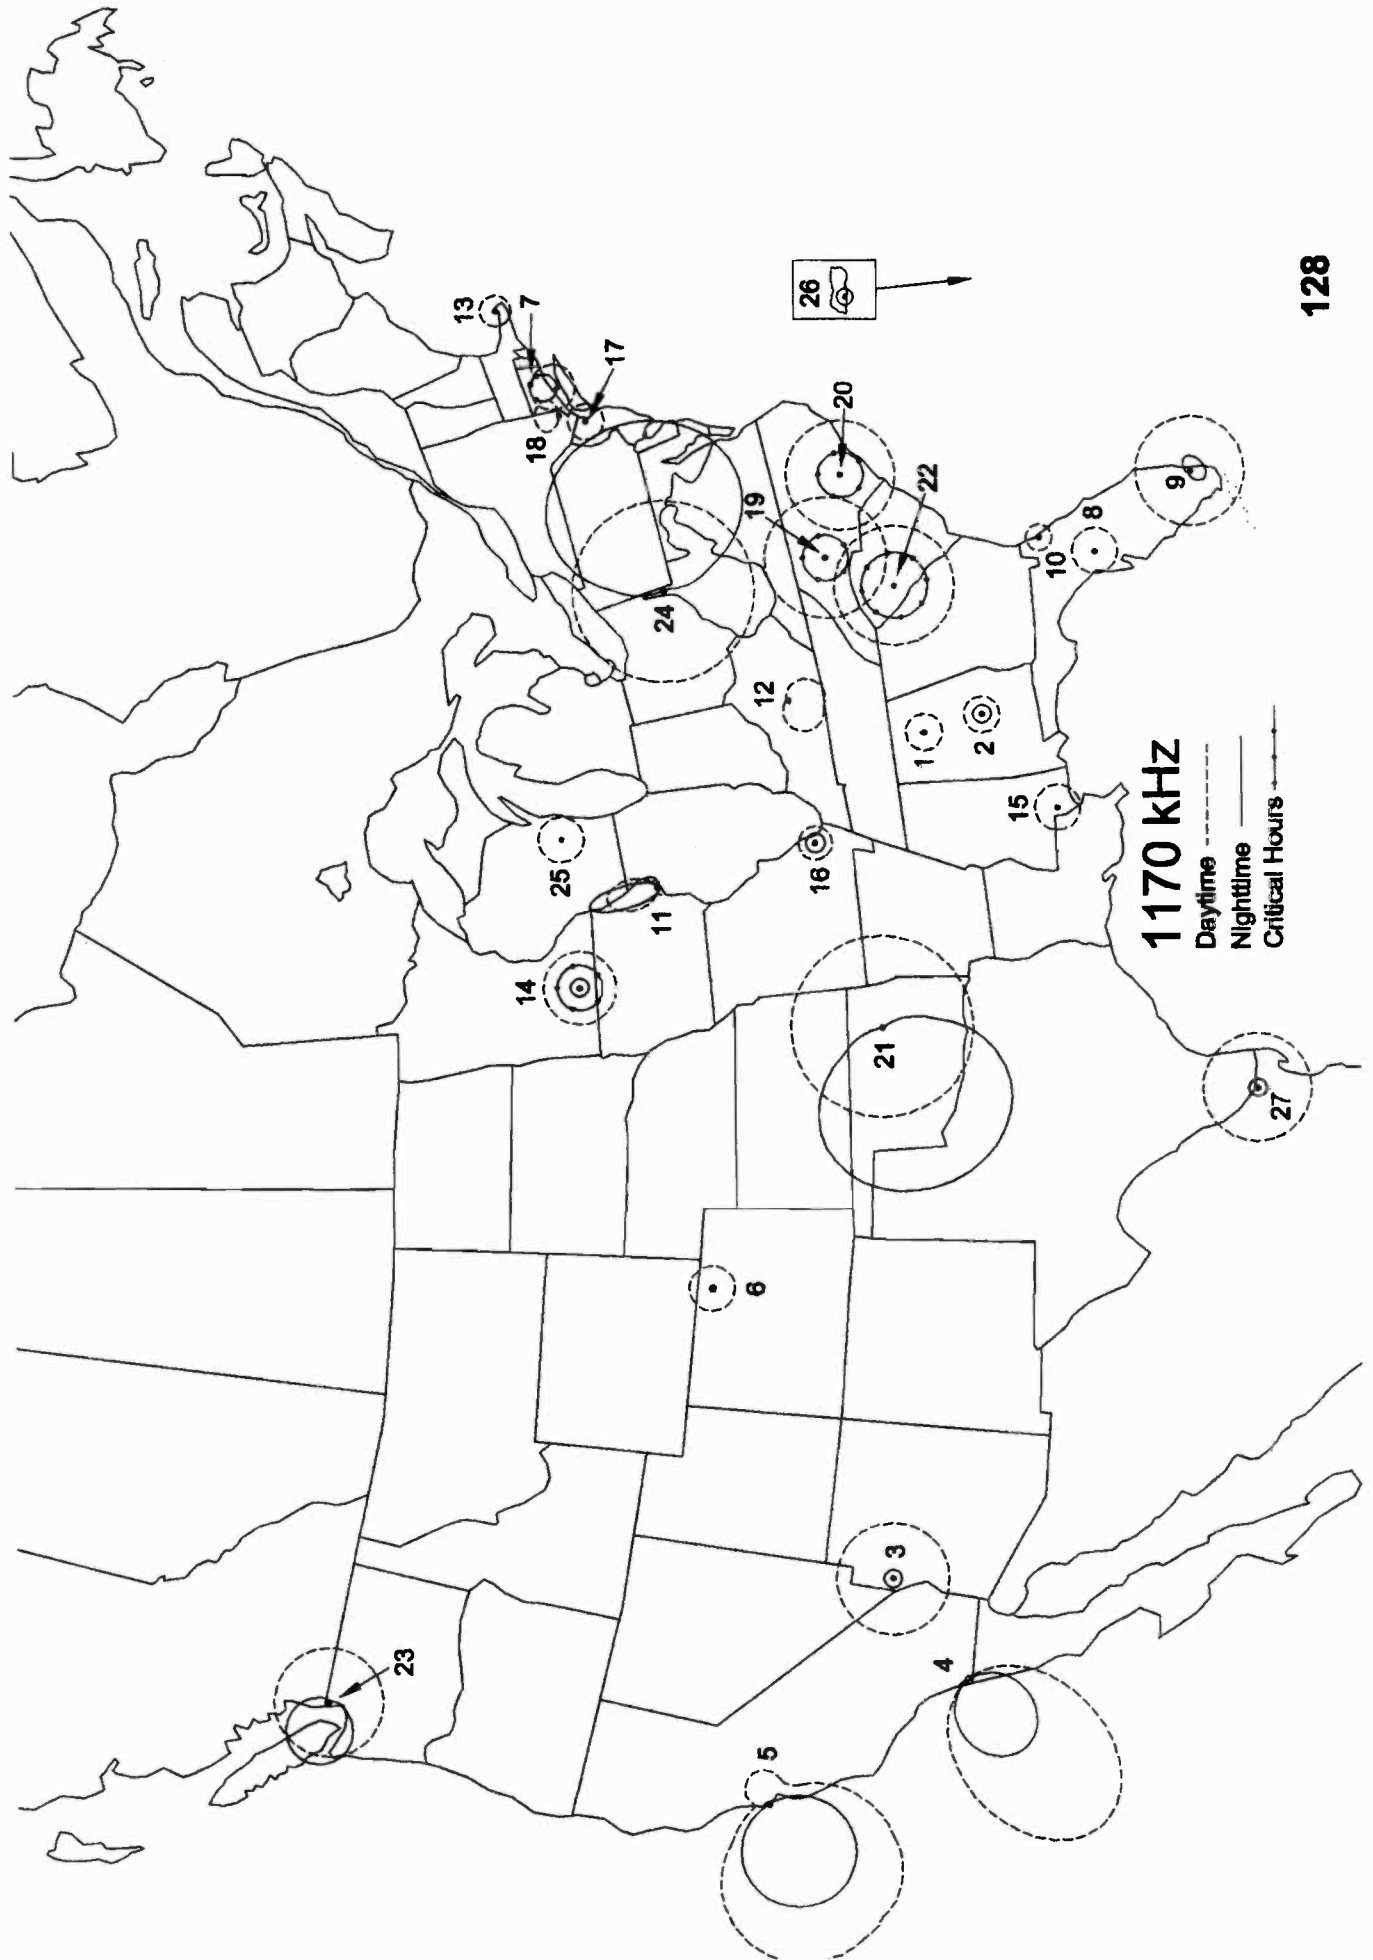

**1160 KHZ
US Clear**
Daytime - - - - -
Nighttime ———

1170 kHz

- 1 Hanceville, AL
- 2 Montgomery, AL
- A North Pole, AK
- 3 Golden Valley, AZ
- 4 San Diego, CA
- 5 San Jose, CA
- 6 Windsor, CO
- 7 Vernon, CT
- 8 Bushnell, FL
- 9 Davie, FL
- 10 St. Augustine Beach, FL
- 11 Davenport, IA
- 12 Junction City, KY
- 13 Orleans, MA
- 14 Waseca, MN
- 15 Poplarville, MS
- 16 Jackson, MO
- 17 Bridgewater, NJ
- 18 Cornwall, NY
- 19 Claremont, NC
- 20 Clinton, NC
- 21 Tulsa, OK
- 22 Lexington, SC
- 23 Bellingham, WA
- 24 Wheeling, WV
- 25 Waupun, WI
- 26 Ponce, PR
- 27 Reynosa, TA