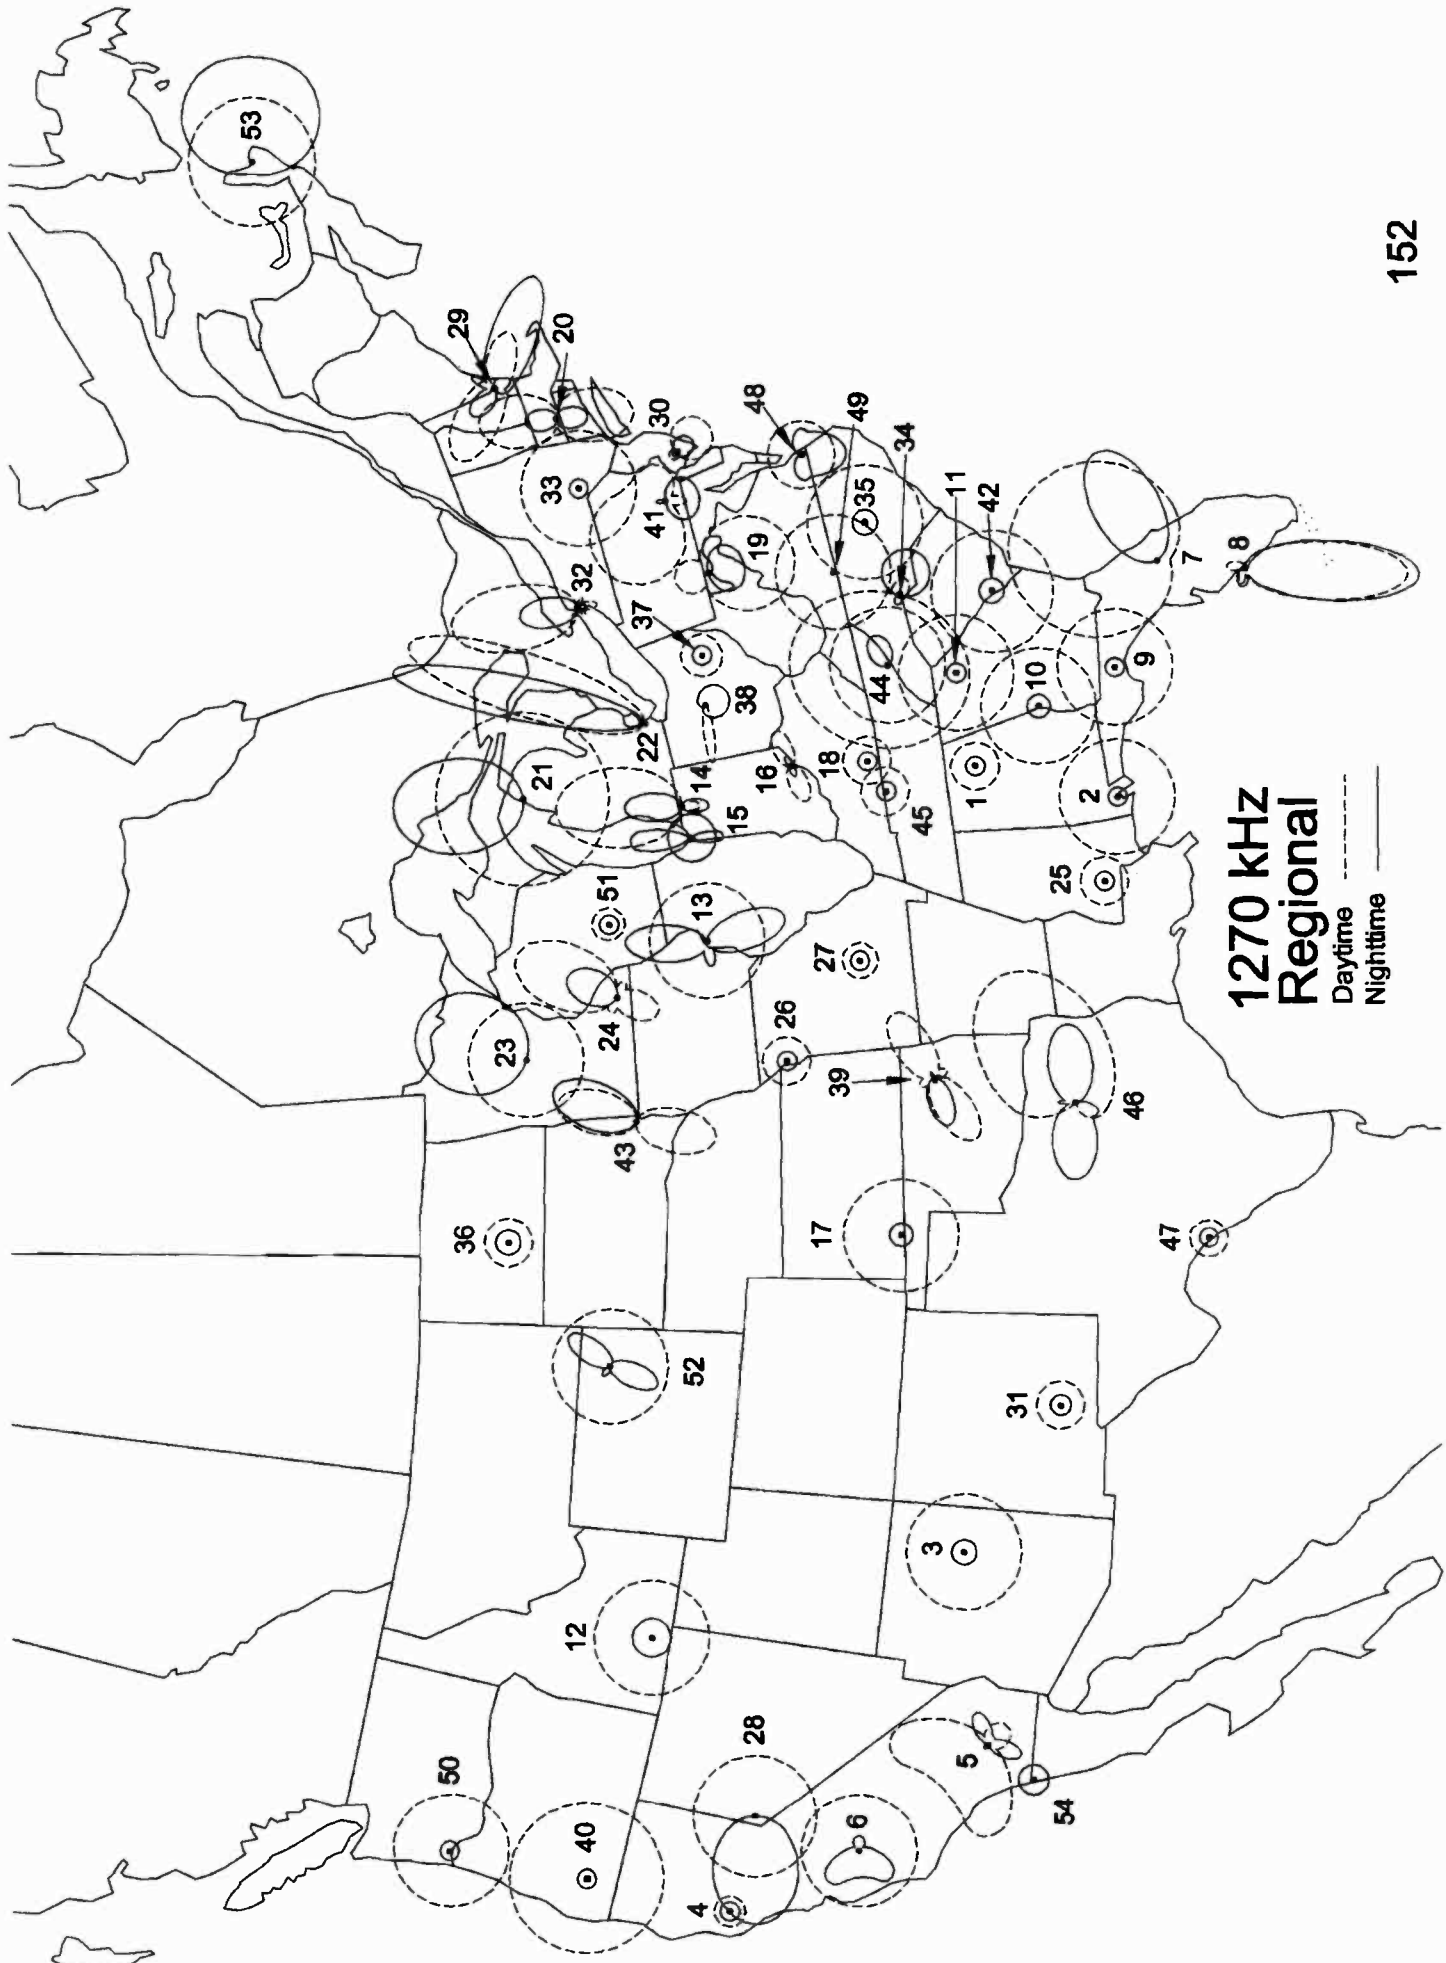

1280 kHz

1	Piedmont, AL	29	Henderson, NV
2	Tuscaloosa, AL	30	Farmington, NM
3	Phoenix, AZ	31	New York, NY
4	Newport, AR	32	Rochester, NY
5	Arroyo Grande, CA	33	Salisbury, NC
6	Long Beach, CA	34	Scotland Neck, NC
7	Stockton, CA	35	Defiance, OH
8	Denver, CO	36	Poteau, OK
9	Seaford, DE	37	Eugene, OR
10	De Funiak Springs, FL	38	Berwick, PA
11	Lake Wales, FL	39	Hanover, PA
12	Sarasota, FL	40	New Castle, PA
13	Macon, GA	41	Anderson, SC
14	Aurora, IL	42	Mullins, SC
15	Evansville, IN	43	Columbia, TN
16	Newton, IA	44	Dayton, TN
17	Arkansas City, KS	45	Abilene, TX
18	Cumberland, KY	46	Brenham, TX
19	Lancaster, KY	47	Pearsall, TX
20	New Orleans, LA	48	Salt Lake City, UT
21	Gardiner, ME	49	Wytheville, VA
22	Fitchburg, MA	50	Lacey, WA
23	Alma, MI	51	Spokane, WA
24	Minneapolis, MN	52	Yakima, WA
25	Moorhead, MN	53	Neenah - Menasha, WI
26	Clinton, MO	54	Arecibo, PR
27	Troy, MO	55	Toronto, ON
28	Broken Bow, NE	56	Montréal, QC