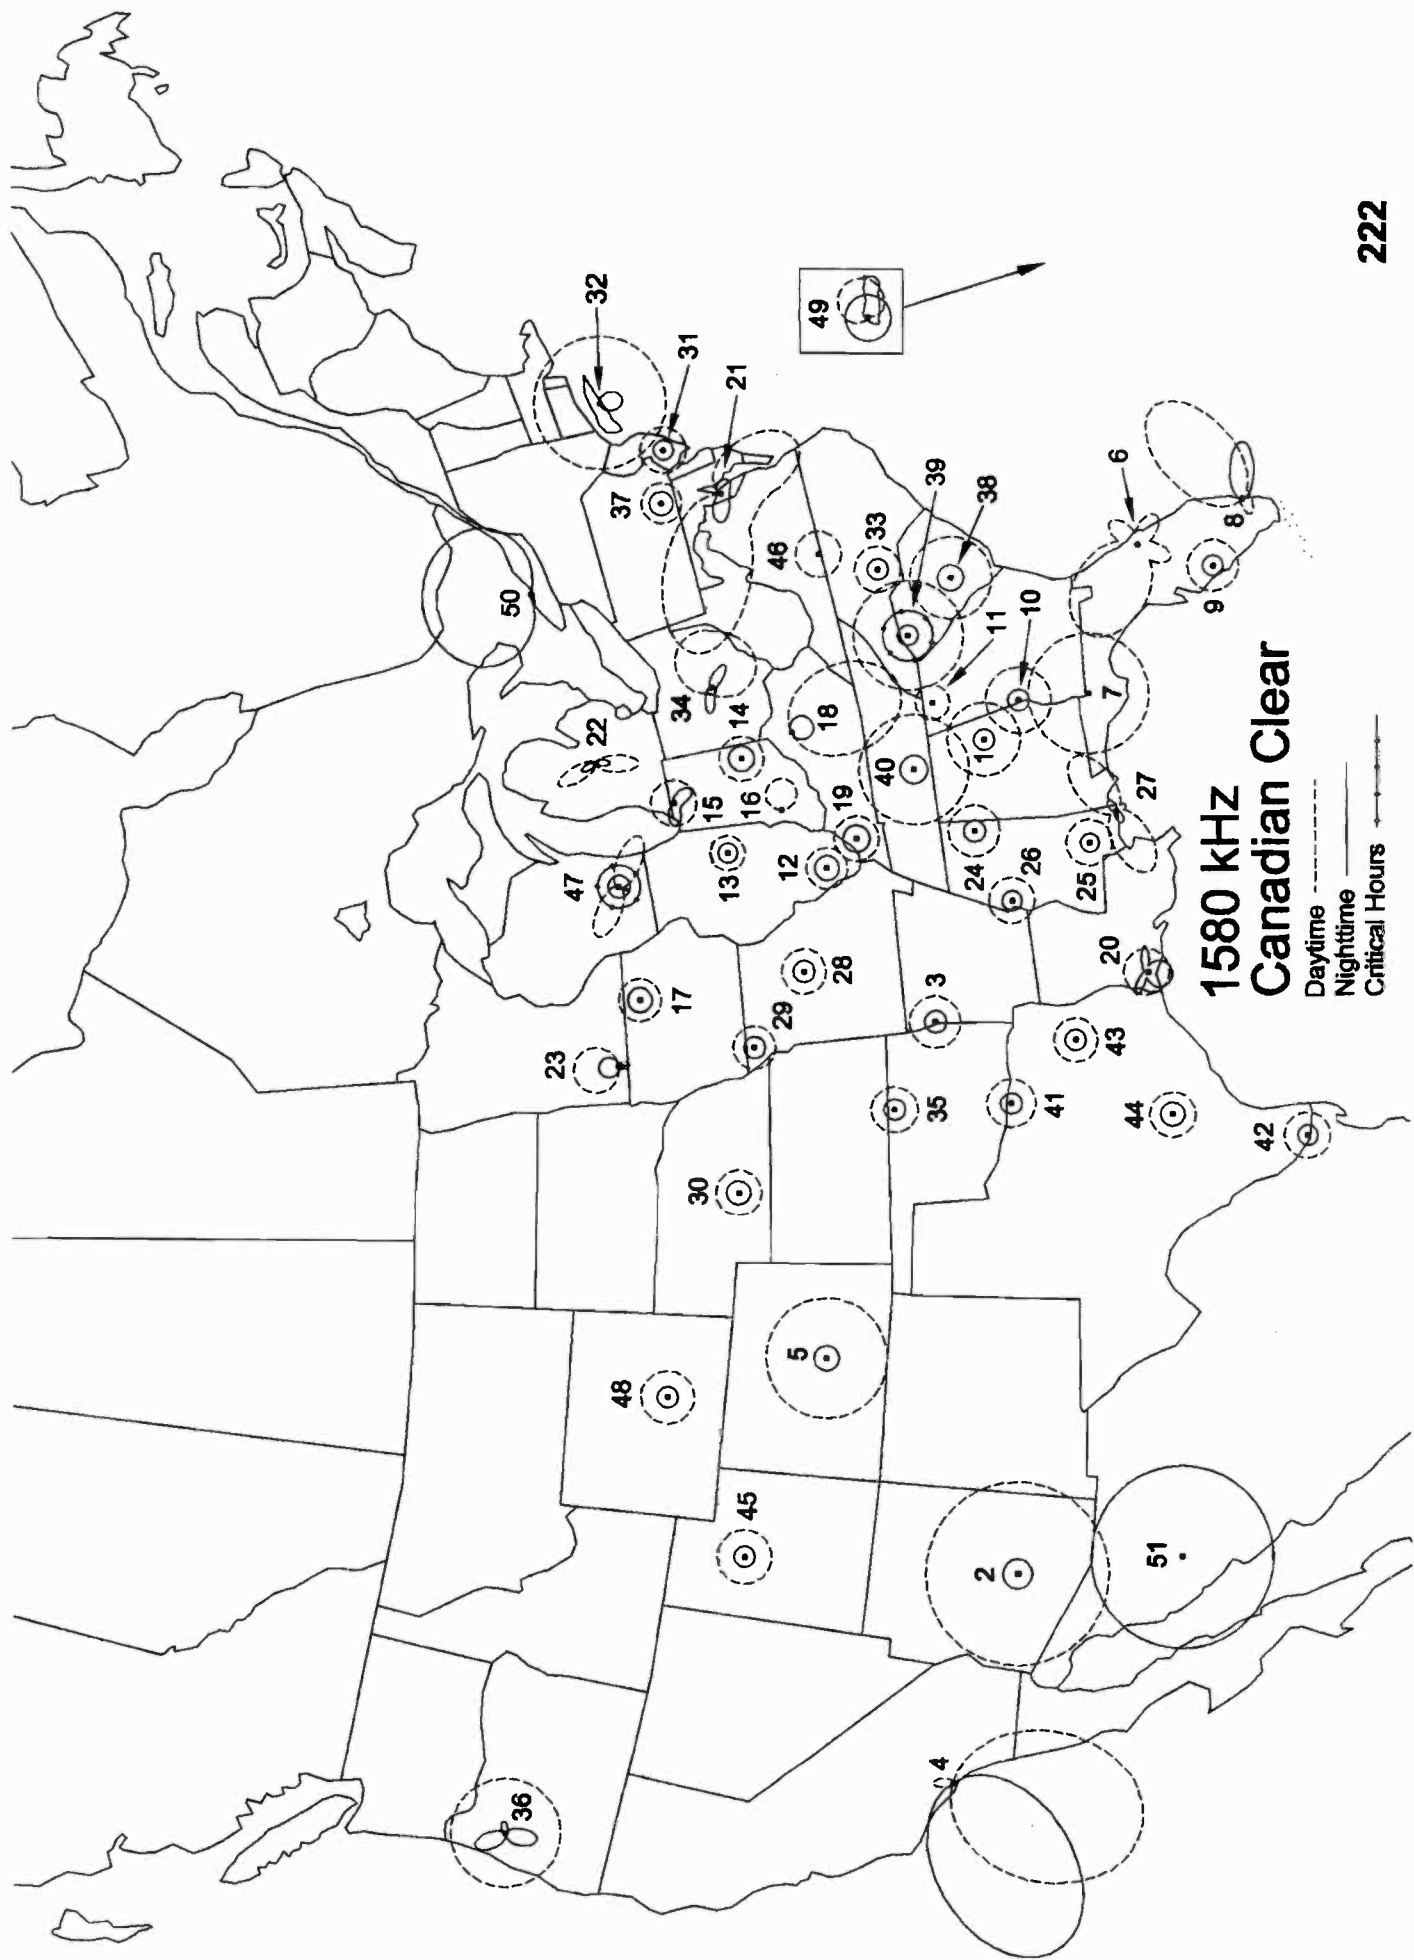

1590 kHz

1	Tuscumbia, AL	34	Salamanca, NY
2	Fordyce, AR	35	Bryson City, NC
3	Springdale, AR	36	Chadborn, NC
4	San Jose, CA	37	Cherryville, NC
5	Ventura, CA	38	Clayton, NC
6	Victorville, CA	39	High Point, NC
7	Port St. Lucie, FL	40	Akron, OH
8	Saint Petersburg Beach, FL	41	Hillsboro, OH
9	South Daytona, FL	42	Weatherford, OK
10	Albany, GA	43	Netarts, OR
11	Lafayette, GA	44	Chester, PA
12	Swainsboro, GA	45	Honesdale, PA
13	Evanston, IL	46	Warwick, RI
14	Galesburg, IL	47	Abbeville, SC
15	Beech Grove, IN	48	Camden, SC
16	Mount Vernon, IN	49	Jonesborough, TN
17	Boone, IA	50	Springfield, TN
18	Great Bend, KS	51	Carthage, TX
19	Lebanon, KY	52	El Paso, TX
20	White Castle, LA	53	Houston, TX
21	Glen Burnie, MD	54	Lubbock, TX
22	Maugensville, MD	55	Mexia, TX
23	Coldwater, MI	56	Sinton, TX
24	Marine City, MI	57	Richmond, VA
25	East Grand Forks, MN	58	Seattle, WA
26	Willmar, MN	59	Denmark, WI
27	Dexter, MO	60	New Richmond, WI
28	Kansas City, MO	61	Plat,teville, WI
29	Rolla, MO	62	Guayama, PR
30	Wayne, NE	63	Ensenada, BN
31	Nashua, NH	64	Mexicali, BN
32	Auburn, NY	65	Monterrey, NL
33	Brockport, NY