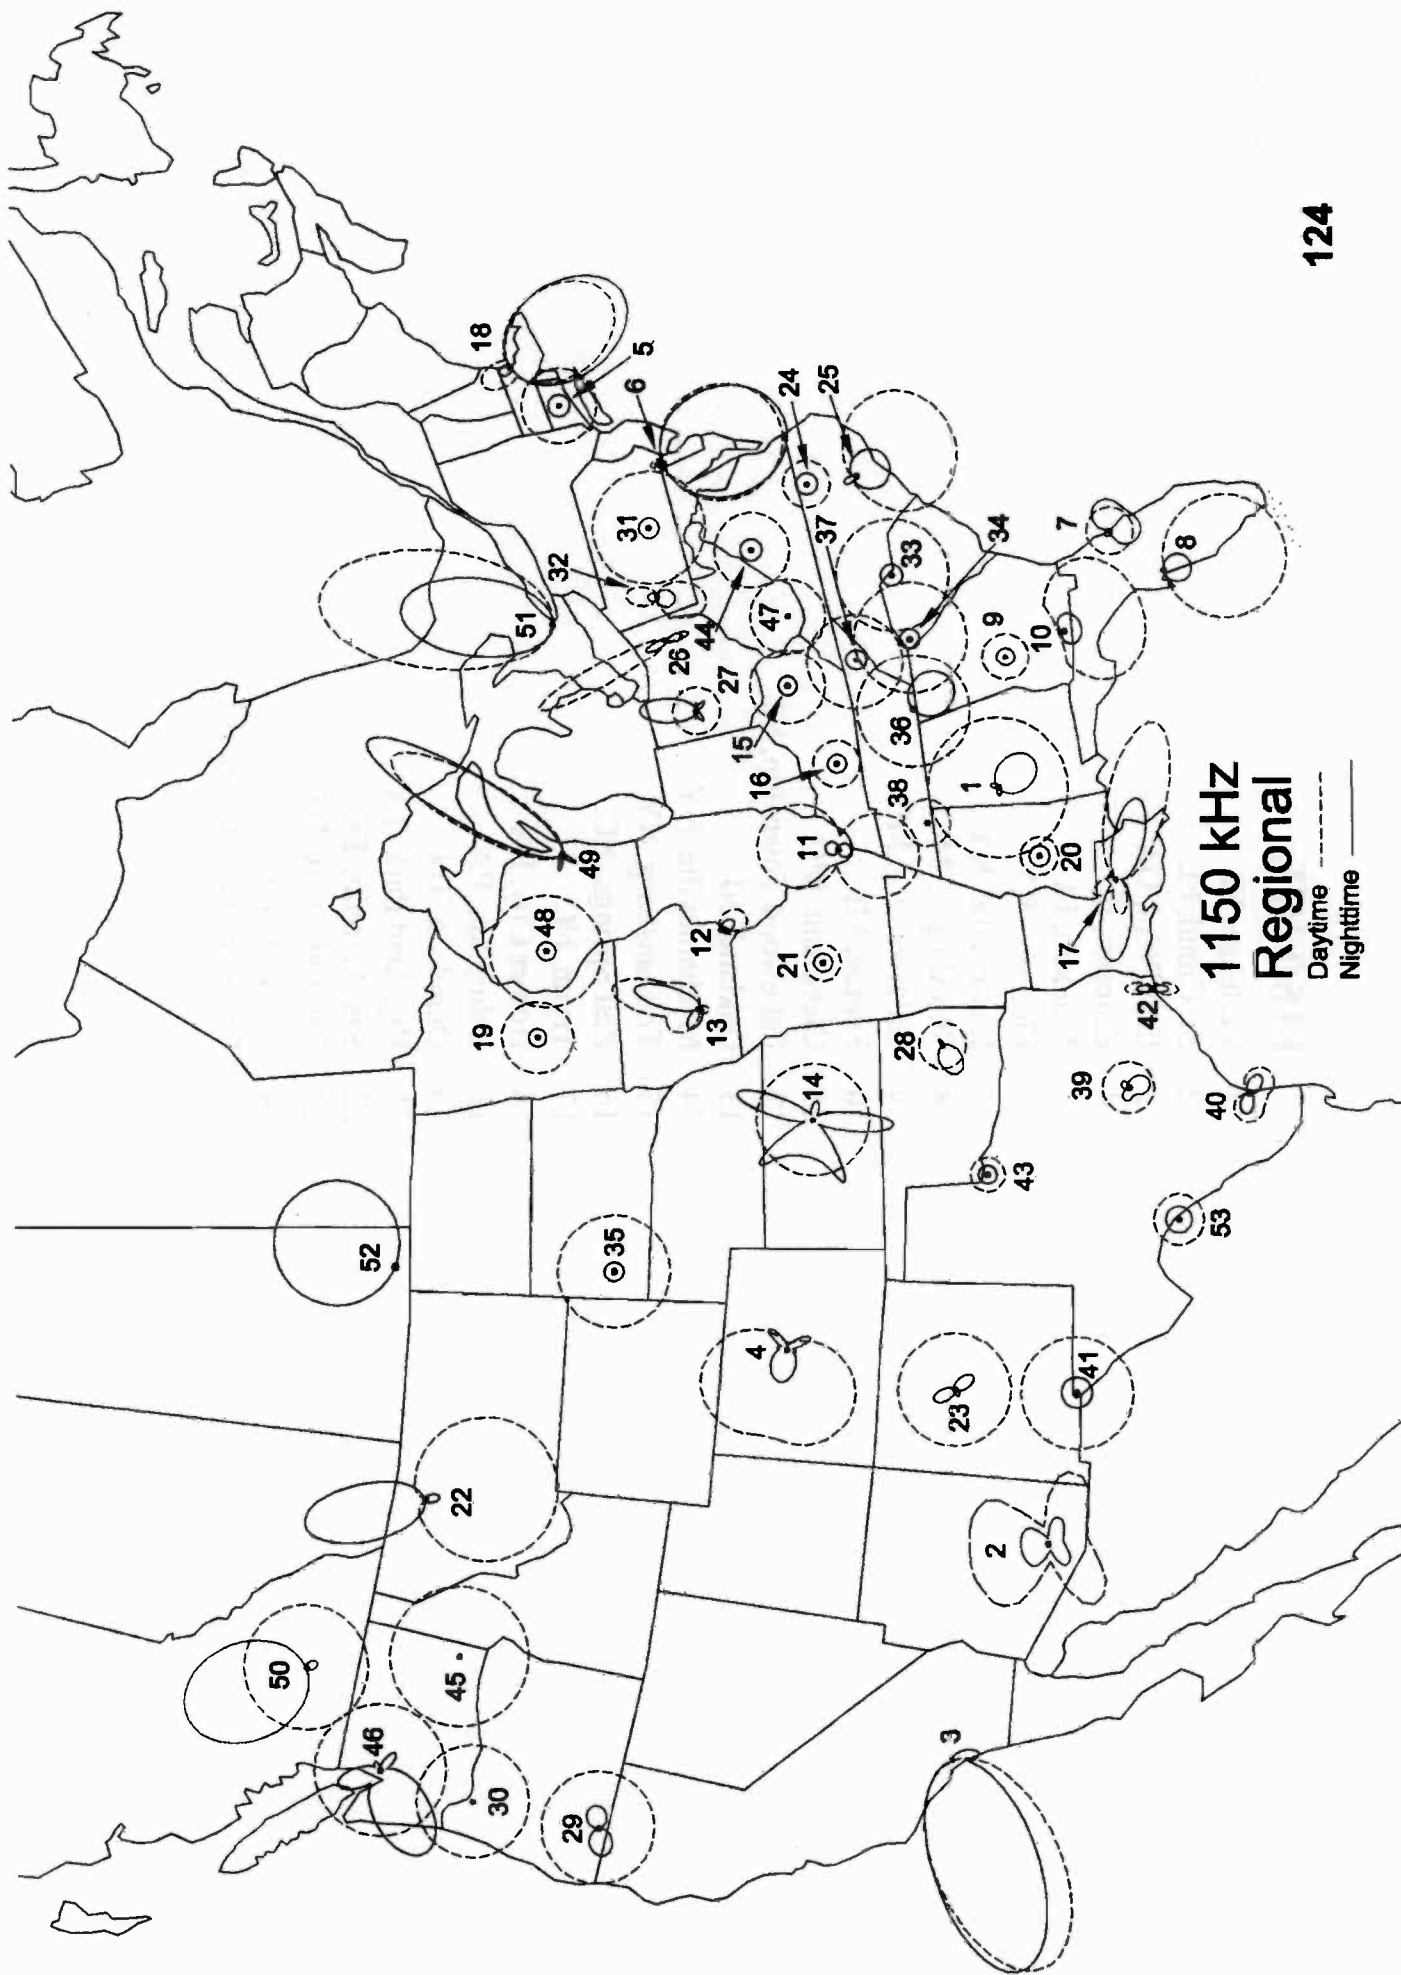

1150 kHz

1	Tuscaloosa, AL	28	McAlester, OK
2	Coolidge, AZ	29	Klamath Falls, OR
3	Los Angeles, CA	30	Portland, OR
4	Englewood, CO	31	Huntingdon, PA
5	Middletown, CT	32	New Kensington, PA
6	Wilmington, DE	33	Rock Hill, SC
7	Daytona Beach, FL	34	Seneca, SC
8	Egypt Lake, FL	35	Rapid City, SD
9	Fort Valley, GA	36	Chattanooga, TN
10	Valdosta, GA	37	Morristown, TN
11	Marion, IL	38	Selmer, TN
12	Burlington, IA	39	College Station, TX
13	Des Moines, IA	40	Corpus Christi, TX
14	Salina, KS	41	El Paso, TX
15	Mount Sterling, KY	42	Port Neches, TX
16	Munfordville, KY	43	Quanah, TX
17	Baton Rouge, LA	44	Churchville, VA
18	Boston, MA	45	Pullman, WA
19	Albany, MN	46	Seattle, WA
20	Canton, MS	47	Welch, WV
21	Osage Beach, MO	48	Chippewa Falls, WI
22	Shelby, MT	49	Kimberly, WI
23	Albuquerque, NM	50	Kelowna, BC
24	Burlington - Graham, NC	51	Hamilton, ON
25	Goldboro, NC	52	Estevan, SK
26	Cuyahoga Falls, OH	53	Ciudad Acuña, CI
27	Lima, OH		

1150 kHz
Regional
Daytime - - - - -
Nighttime ———