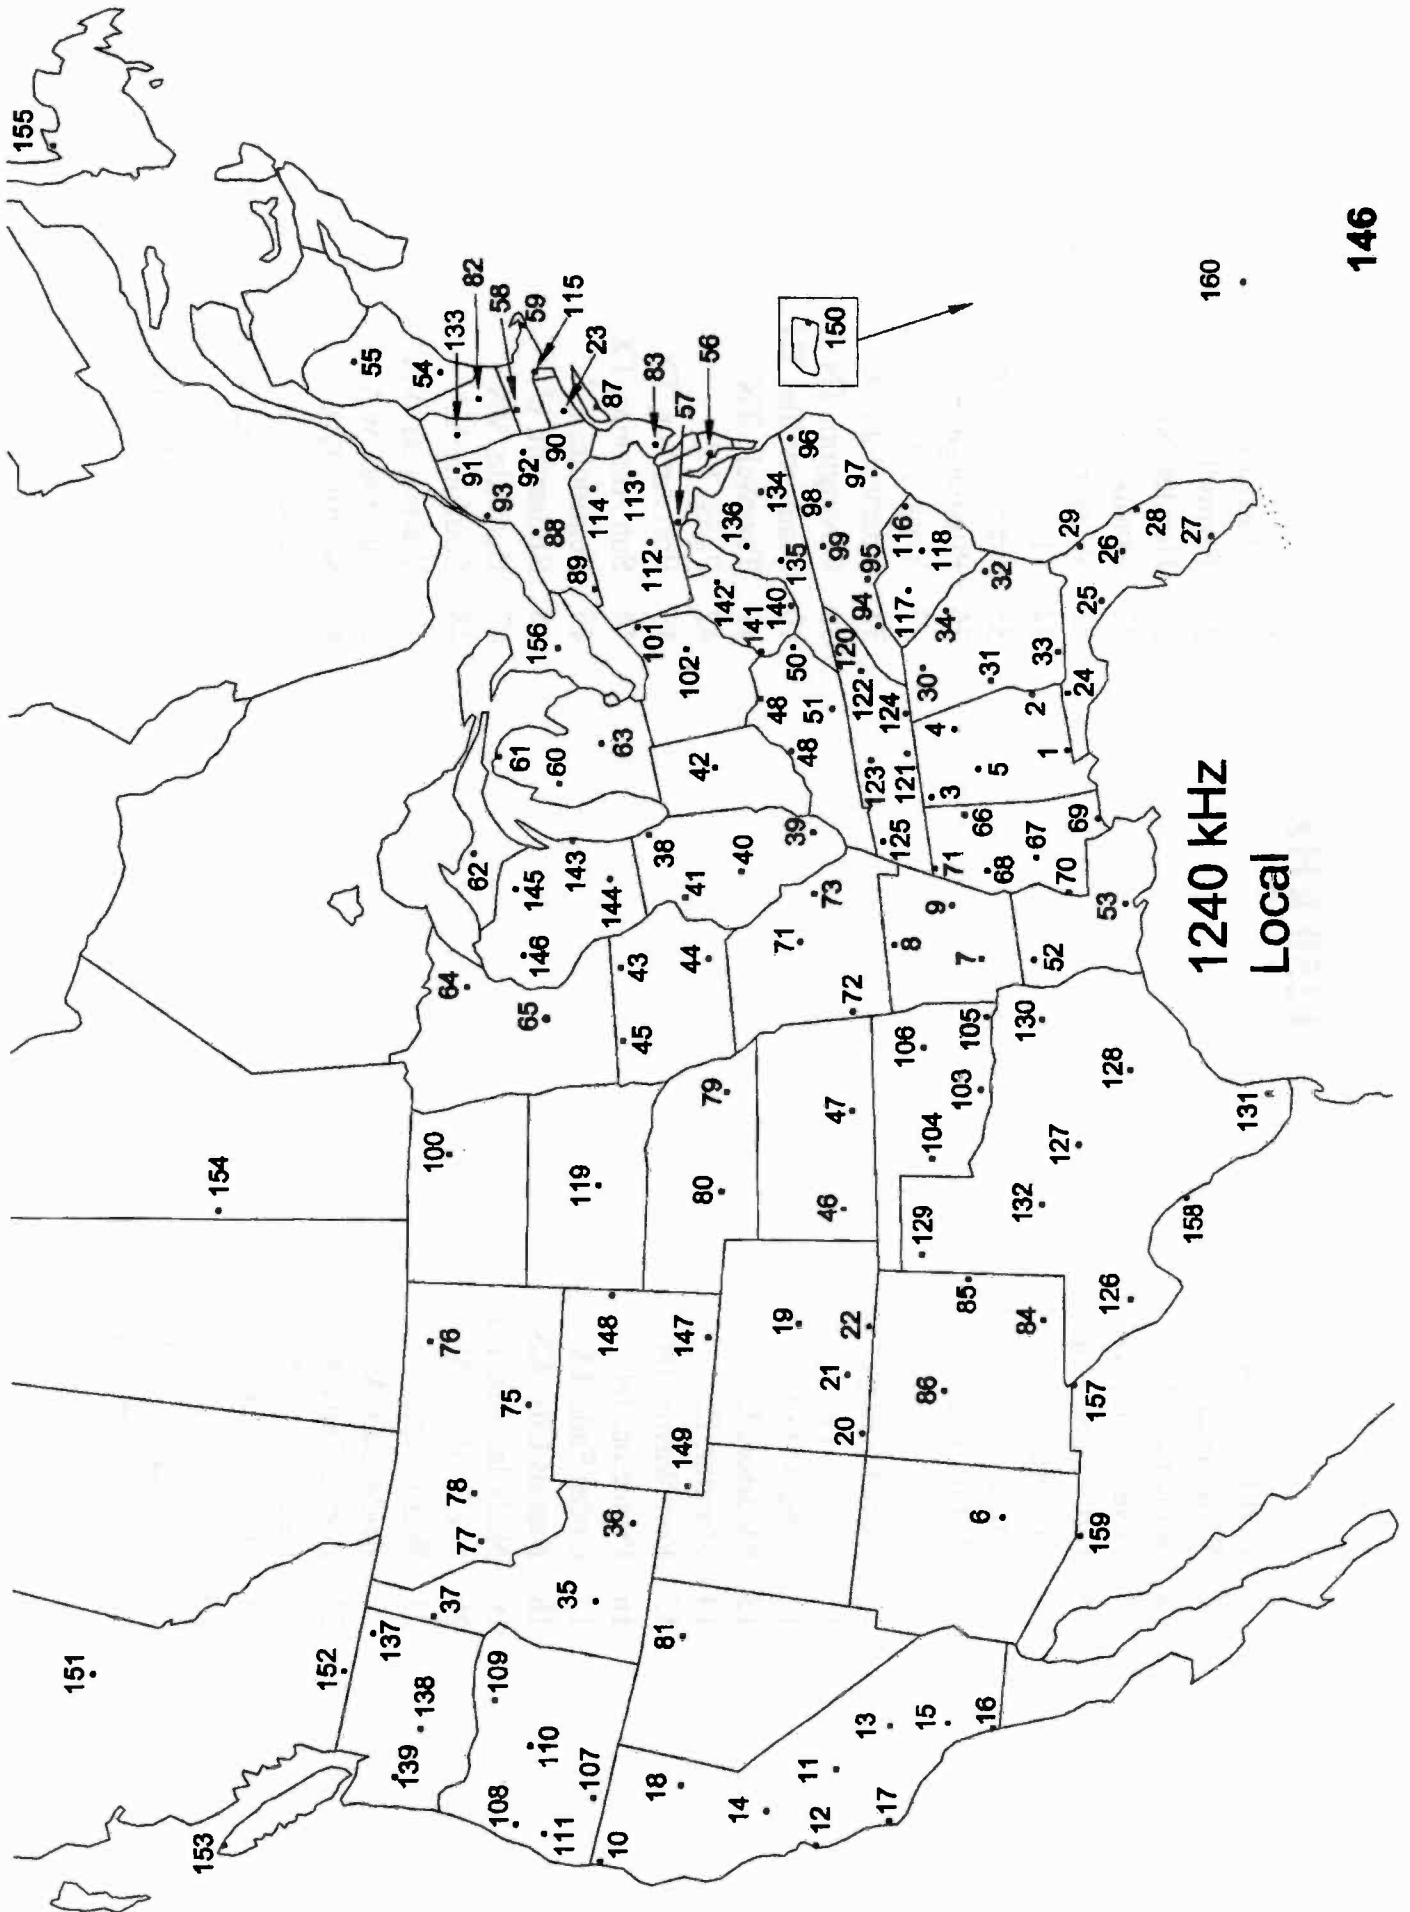

1240 KHZ
Local

1250 kHz

1	Fort Payne, AL	29	Morristown, NJ
2	Wetumpka, AL	30	Farmville, NC
3	Willcox, AZ	31	Hamlet, NC
4	Fayetteville, AR	32	Marion, NC
5	Little Rock, AR	33	Washington Court House, OH
6	Madera, CA	34	Florence, OR
7	Santa Barbara, CA	35	Emporium, PA
8	Willits, CA	36	Pittsburgh, PA
9	Live Oak, FL	37	York, PA
10	Yucca Valley, CA	38	Charleston, SC
11	Tampa, FL	39	Covington, TN
12	Albany, GA	40	Madisonville, TN
13	Madison, GA	41	Tazewell, TN
14	Streator, IL	42	Paris, TX
15	Fort Wayne, IN	43	Port Arthur, TX
16	Princeton, IN	44	San Antonio, TX
17	Cedar Falls, IA	45	Seminole, TX
18	Kansas City, KS	46	Roosevelt, UT
19	Nicholasville, KY	47	Danville, VA
20	Scottsville, KY	48	Franklin, VA
21	Ware, MA	49	Warrenton, VA
22	Bridgeport, MI	50	Pullman, WA
23	Fergus Falls, MN	51	Seattle, WA
24	Red Wing, MN	52	Rupert, WV
25	Houston, MO	53	Milwaukee, WI
26	Forsyth, MT	54	Sabana, PR
27	Dakota City, NE	55	Steinbach, MB
28	Manchester, NH	56	Oakville, ON