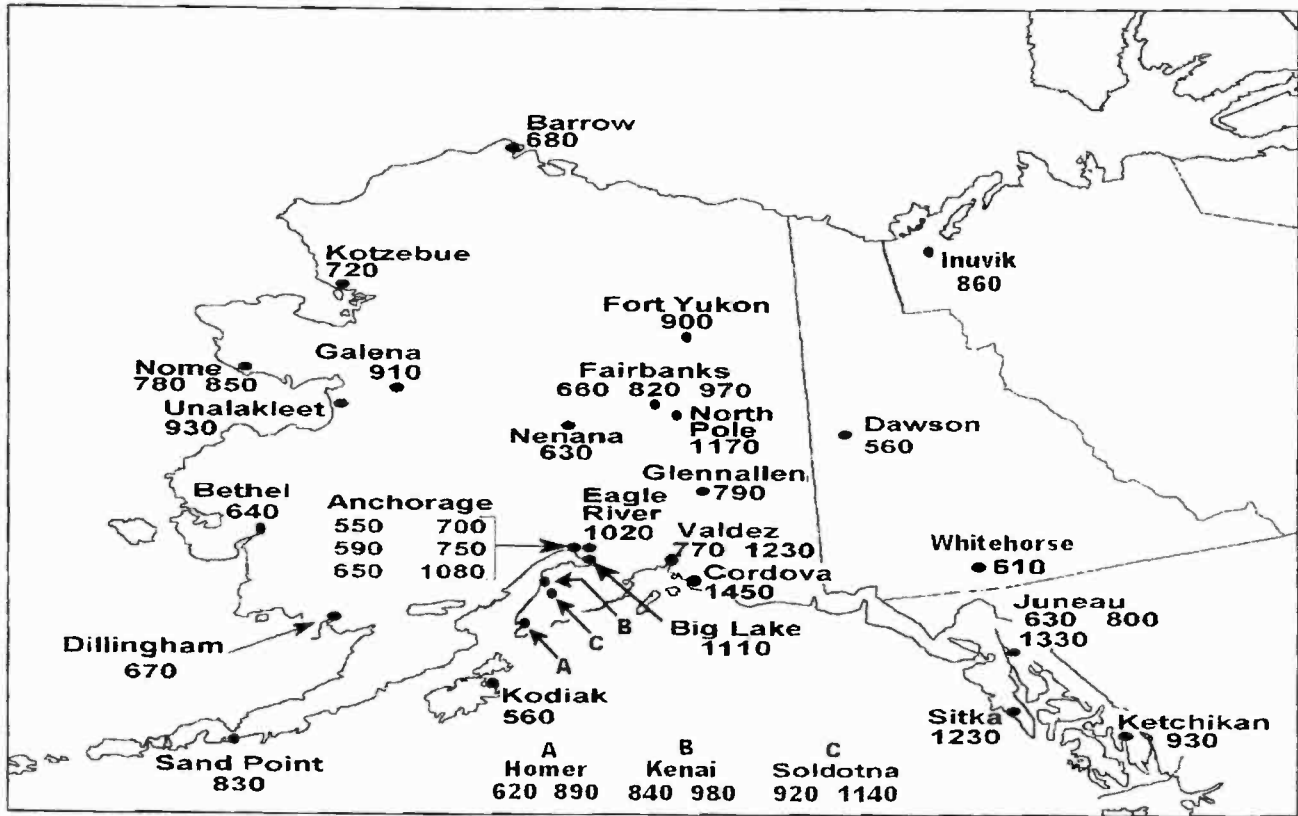

Alaska and Northwest Canada