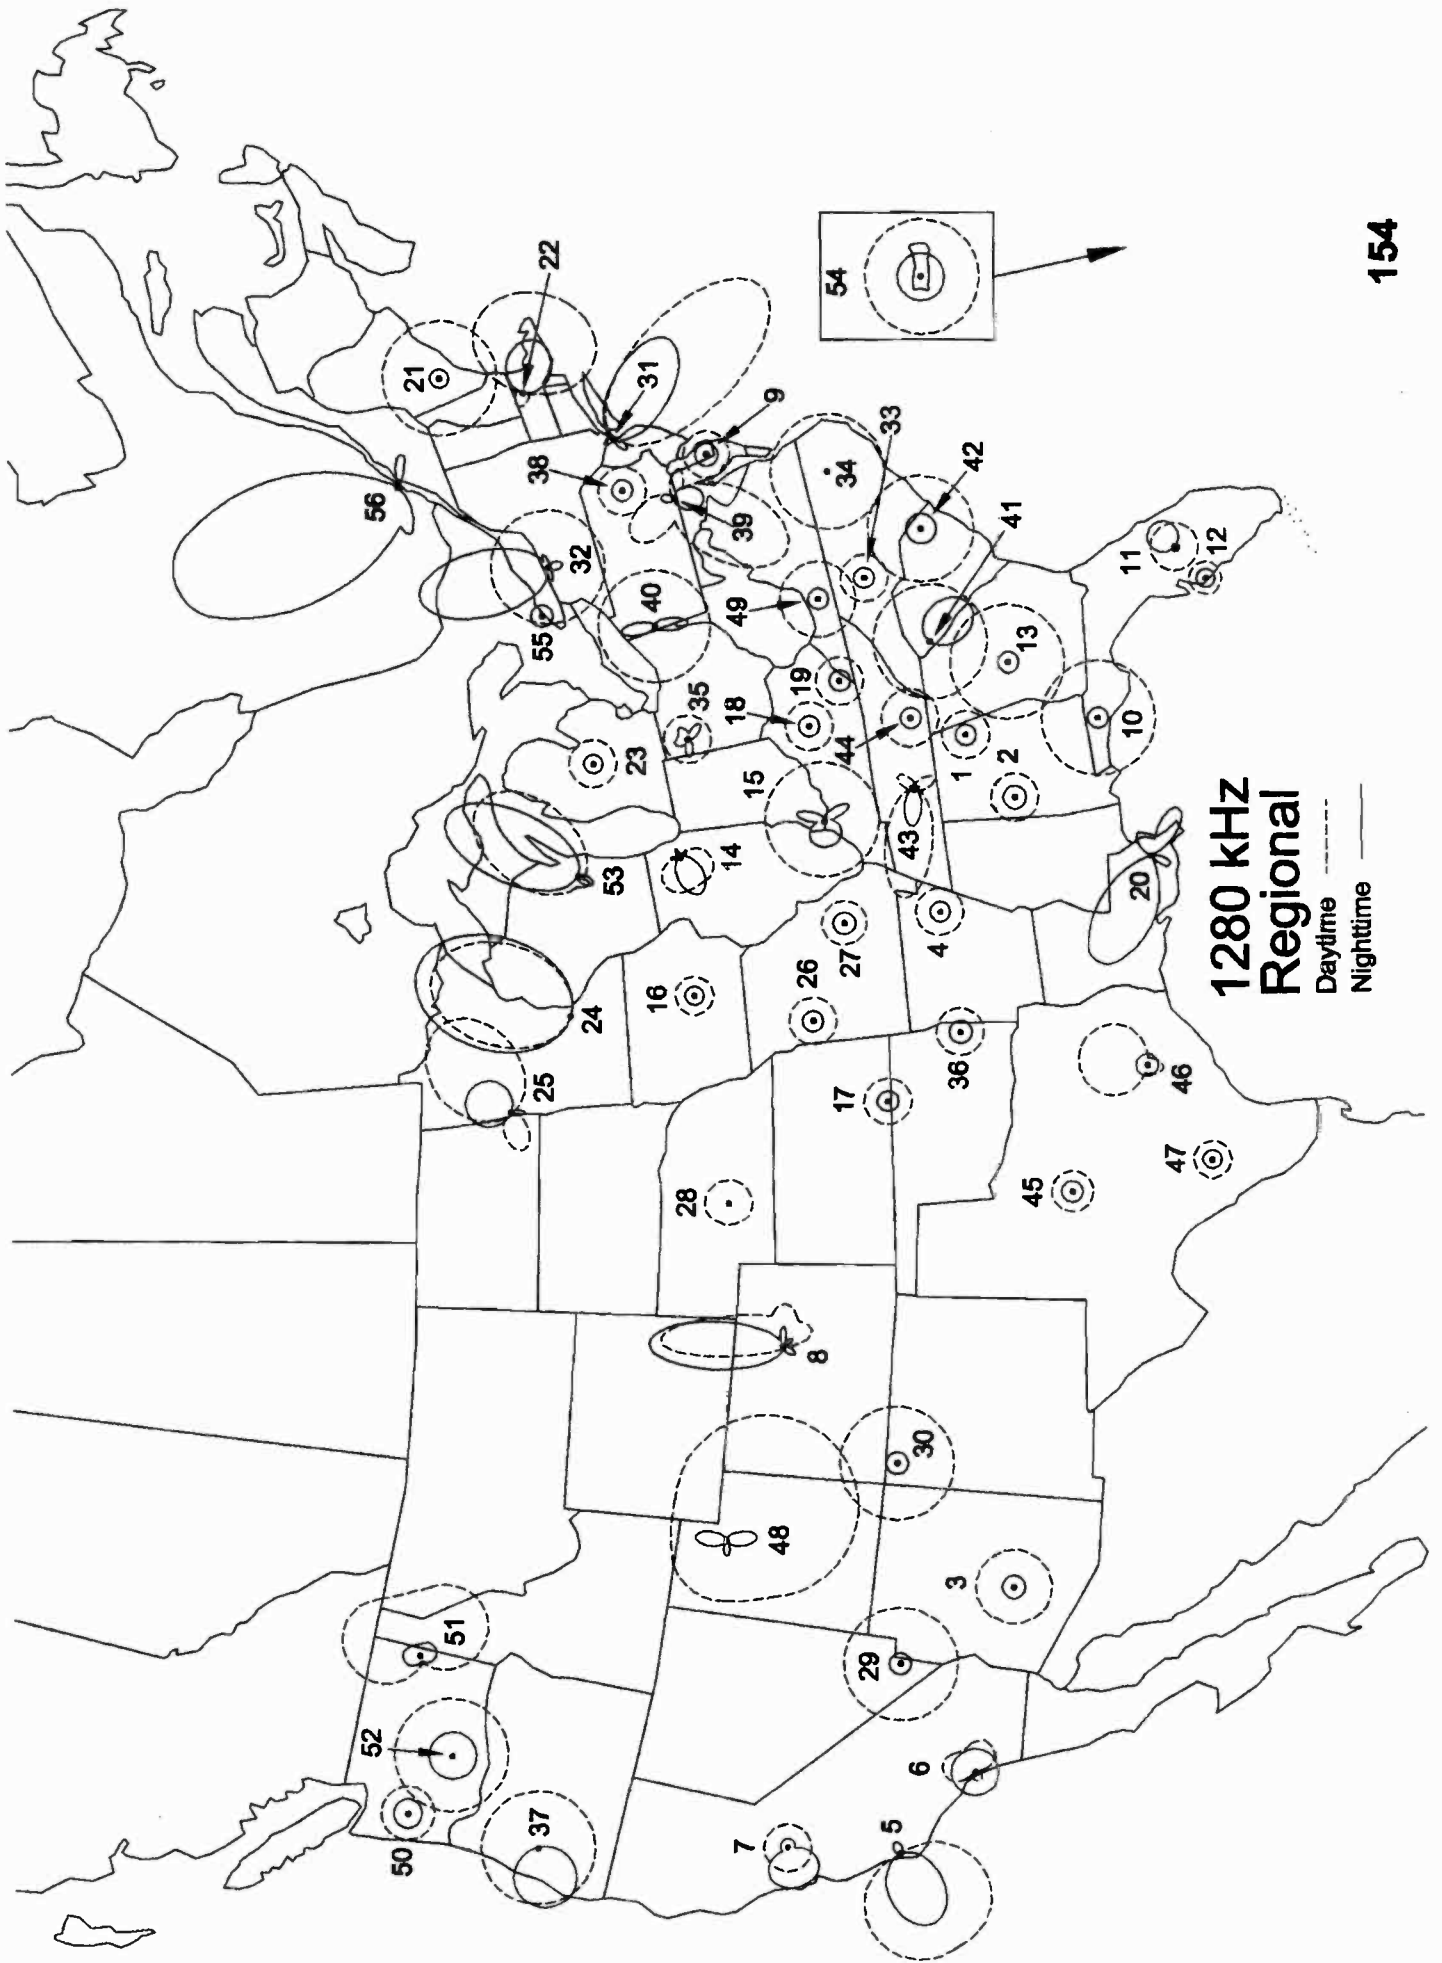

1290 kHz

1	Opp, AL	27	Meridian, MS
2	Sheffield, AL	28	Tylertown, MS
3	Sylacauga, AL	29	Thayer, MO
4	Tucson, AZ	30	Missoula, MT
5	El Dorado, AR	31	Omaha, NE
6	Siloam Springs, AR	32	Keene, NH
7	Chico, CA	33	Binghamton, NY
8	Gilroy, CA	34	Hickory, NC
9	San Bernardino, CA	35	Jacksonville, NC
10	Santa Barbara, C	36	Sanford, NC
11	West Hartford, CT	37	Bellaire, OH
12	Wilmington, DE	38	Dayton, OH
13	Panama City Beach, FL	39	Pendleton, OR
14	West Palm Beach, FL	40	Altoona, PA
15	Canton, GA	41	Providence, RI
16	Savannah, GA	42	Sumter, SC
17	Pocatello, ID	43	Crockett, TX
18	Peoria, IL	44	Weslaco, TX
19	Pratt, KS	45	Wichita Falls, TX
20	Benton, KY	46	Colonial Heights, VA
21	Manchester, KY	47	Logan, WV
22	Jennings, LA	48	Greenfield, WI
23	Niles, MI	49	Sparta, WI
24	Saline, MI	50	Laramie, WY
25	Benson, MN	51	Winnipeg, MB
26	Batesville, MS	52	London, ON