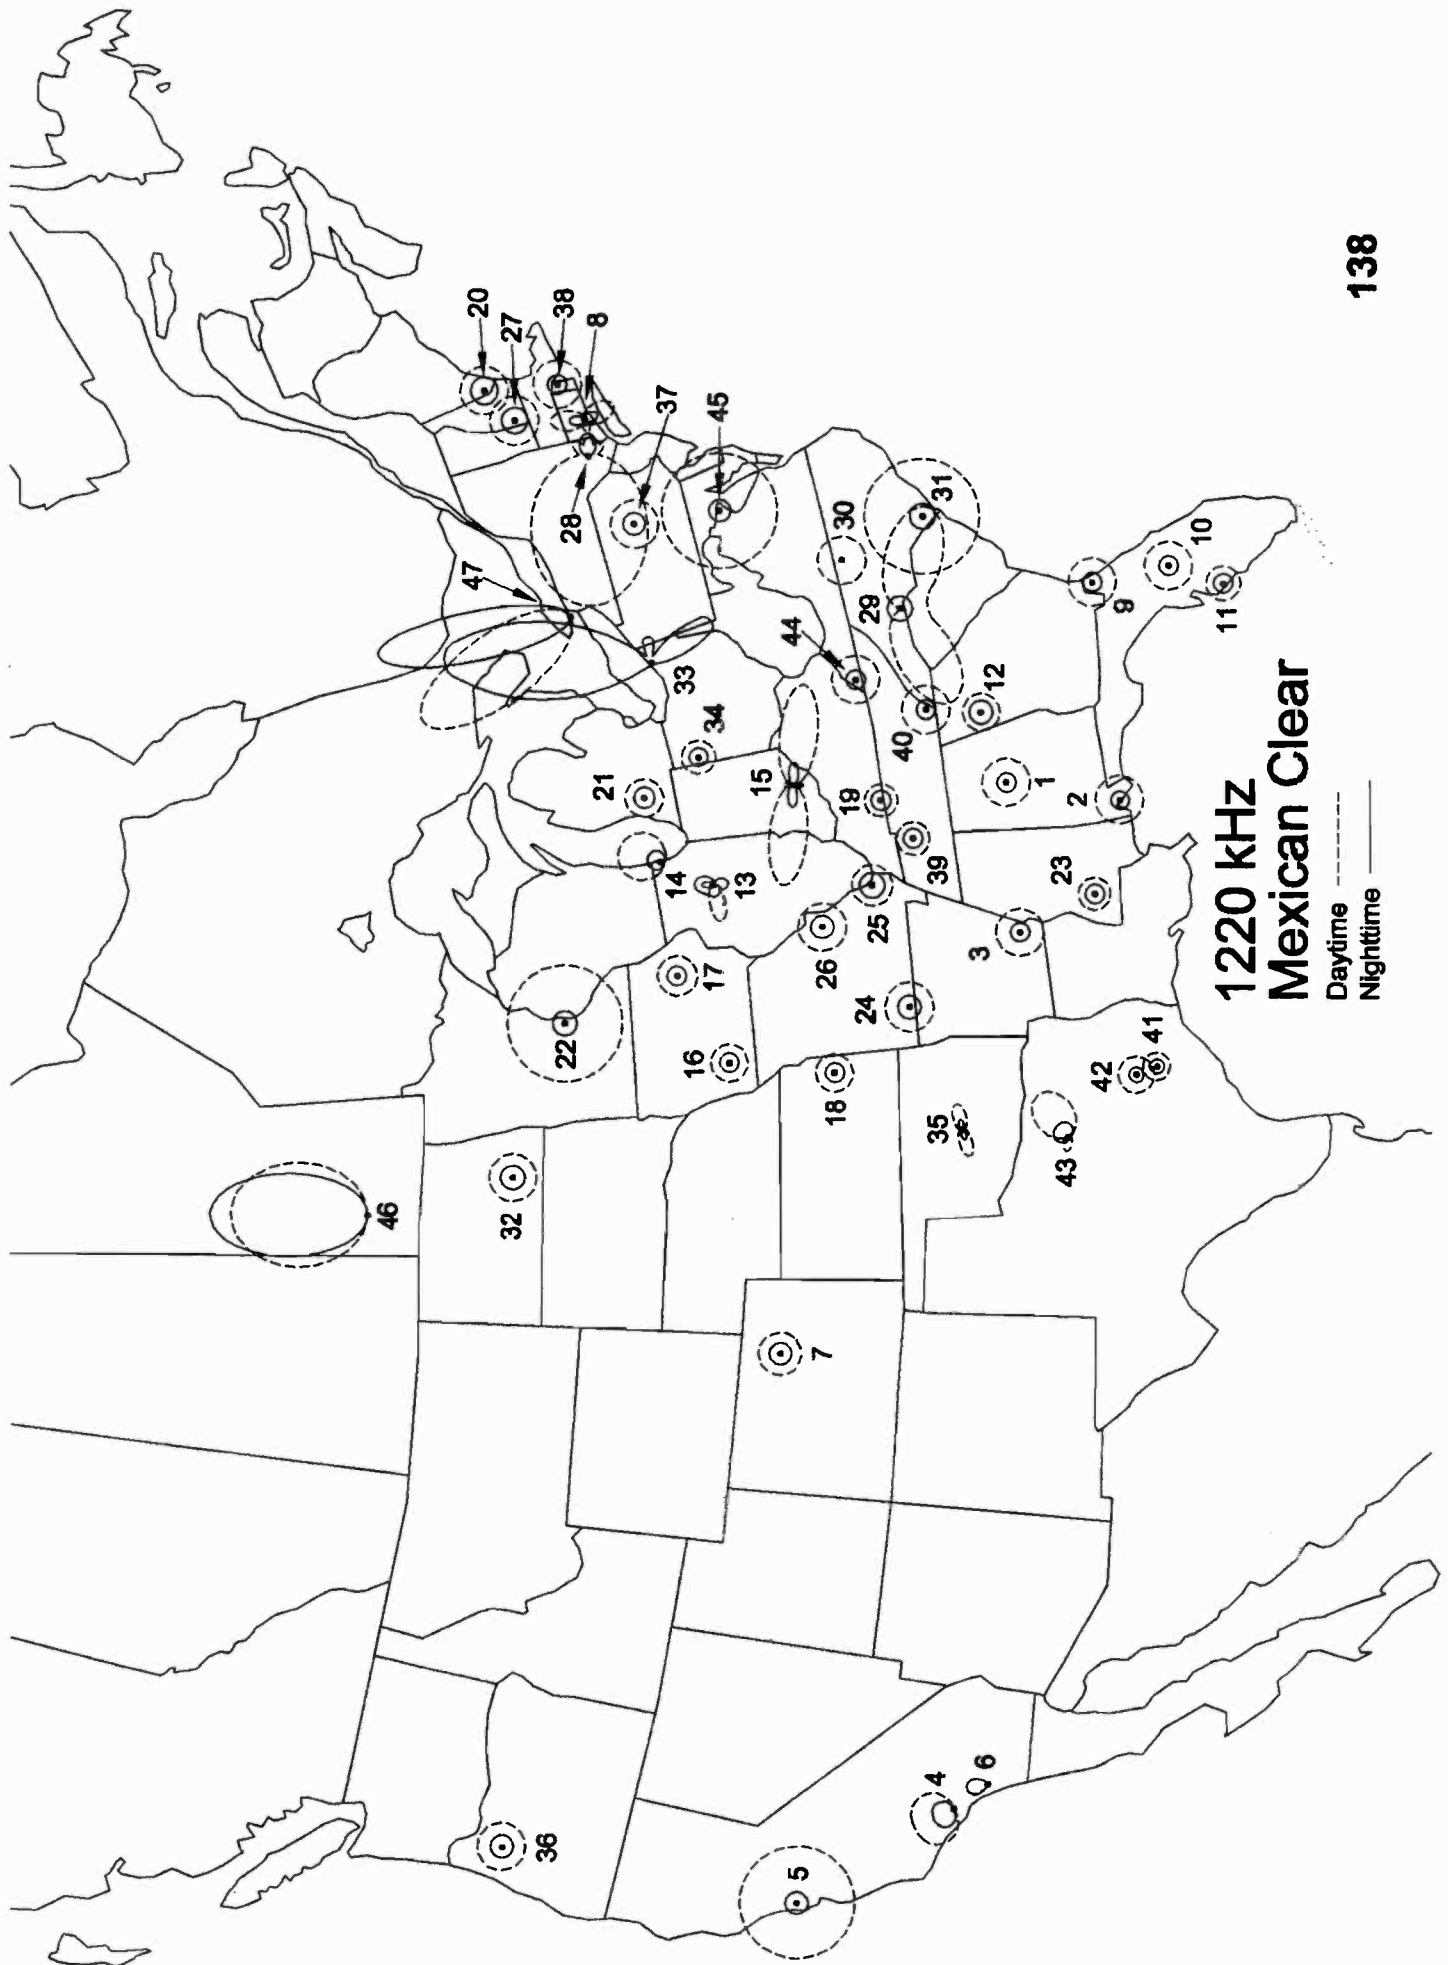

1230 kHz

1	Auburn, AL	28	Madison, FL	56	Opelousas, LA
2	Florala, AL	29	New Smyrna Beach, FL	57	Veazie, ME
3	Huntsville, AL	30	Pensacola, FL	58	Baltimore, MD
4	Jackson, AL	31	West Palm Beach, FL	59	Cumberland, MD
5	Tuscaloosa, AL	32	Augusta, GA	60	Nahant, MA
A	Sitka, AK	33	Dalton, GA	61	North Adams, MA
A	Valdez, AK	34	Dublin, GA	62	Worcester, MA
6	Kingman, AZ	35	Hiawassee, GA	63	Grand Rapids, MI
7	Phoenix, AZ	36	Marietta, GA	64	Grayling, MI
8	Safford, AZ	37	Savannah, GA	65	Iron River, MI
9	Winslow, AZ	38	Waycross, GA	66	Lapeer, MI
10	Fort Smith, AR	39	Burley, ID	67	Sault Ste. Marie, MI
11	Jonesboro, AR	40	Grangeville, ID	68	Sturgis, MI
12	Bakersfield, CA	41	Rexburg, ID	69	Cloquet, MN
13	Barstow, CA	42	Bloomington, IL	70	International Falls, MN
14	Bishop, CA	43	Moline, IL	71	Mankato, MN
15	El Centro, CA	44	Sparta, IL	72	Morris, MN
16	Fort Bragg, CA	45	Hammond, IN	73	Thief River Falls, MN
17	Los Angeles, CA	46	Logansport, IN	74	Winona, MN
18	Paso Robles, CA	47	Tell City, IN	75	Starkville, MS
19	Redding, CA	48	Terre Haute, IN	76	Joplin, MO
20	Stockton, CA	49	Marshalltown, IA	77	Moberly, MO
21	Grand Junction, CO	50	Danville, KY	78	Bozeman, MT
22	Pueblo, CO	51	Glasgow, KY	79	Hardin, MT
23	Steamboat Springs, CO	52	Hopkinsville, KY	80	Lewistown, MT
24	Sterling, CO	53	Pineville, KY	81	Libby, MT
25	Manchester, CT	54	Monroe, LA	82	Falls City, NE
26	Gainesville, FL	55	New Orleans, LA	83	Hastings, NE
27	Lakeland, FL