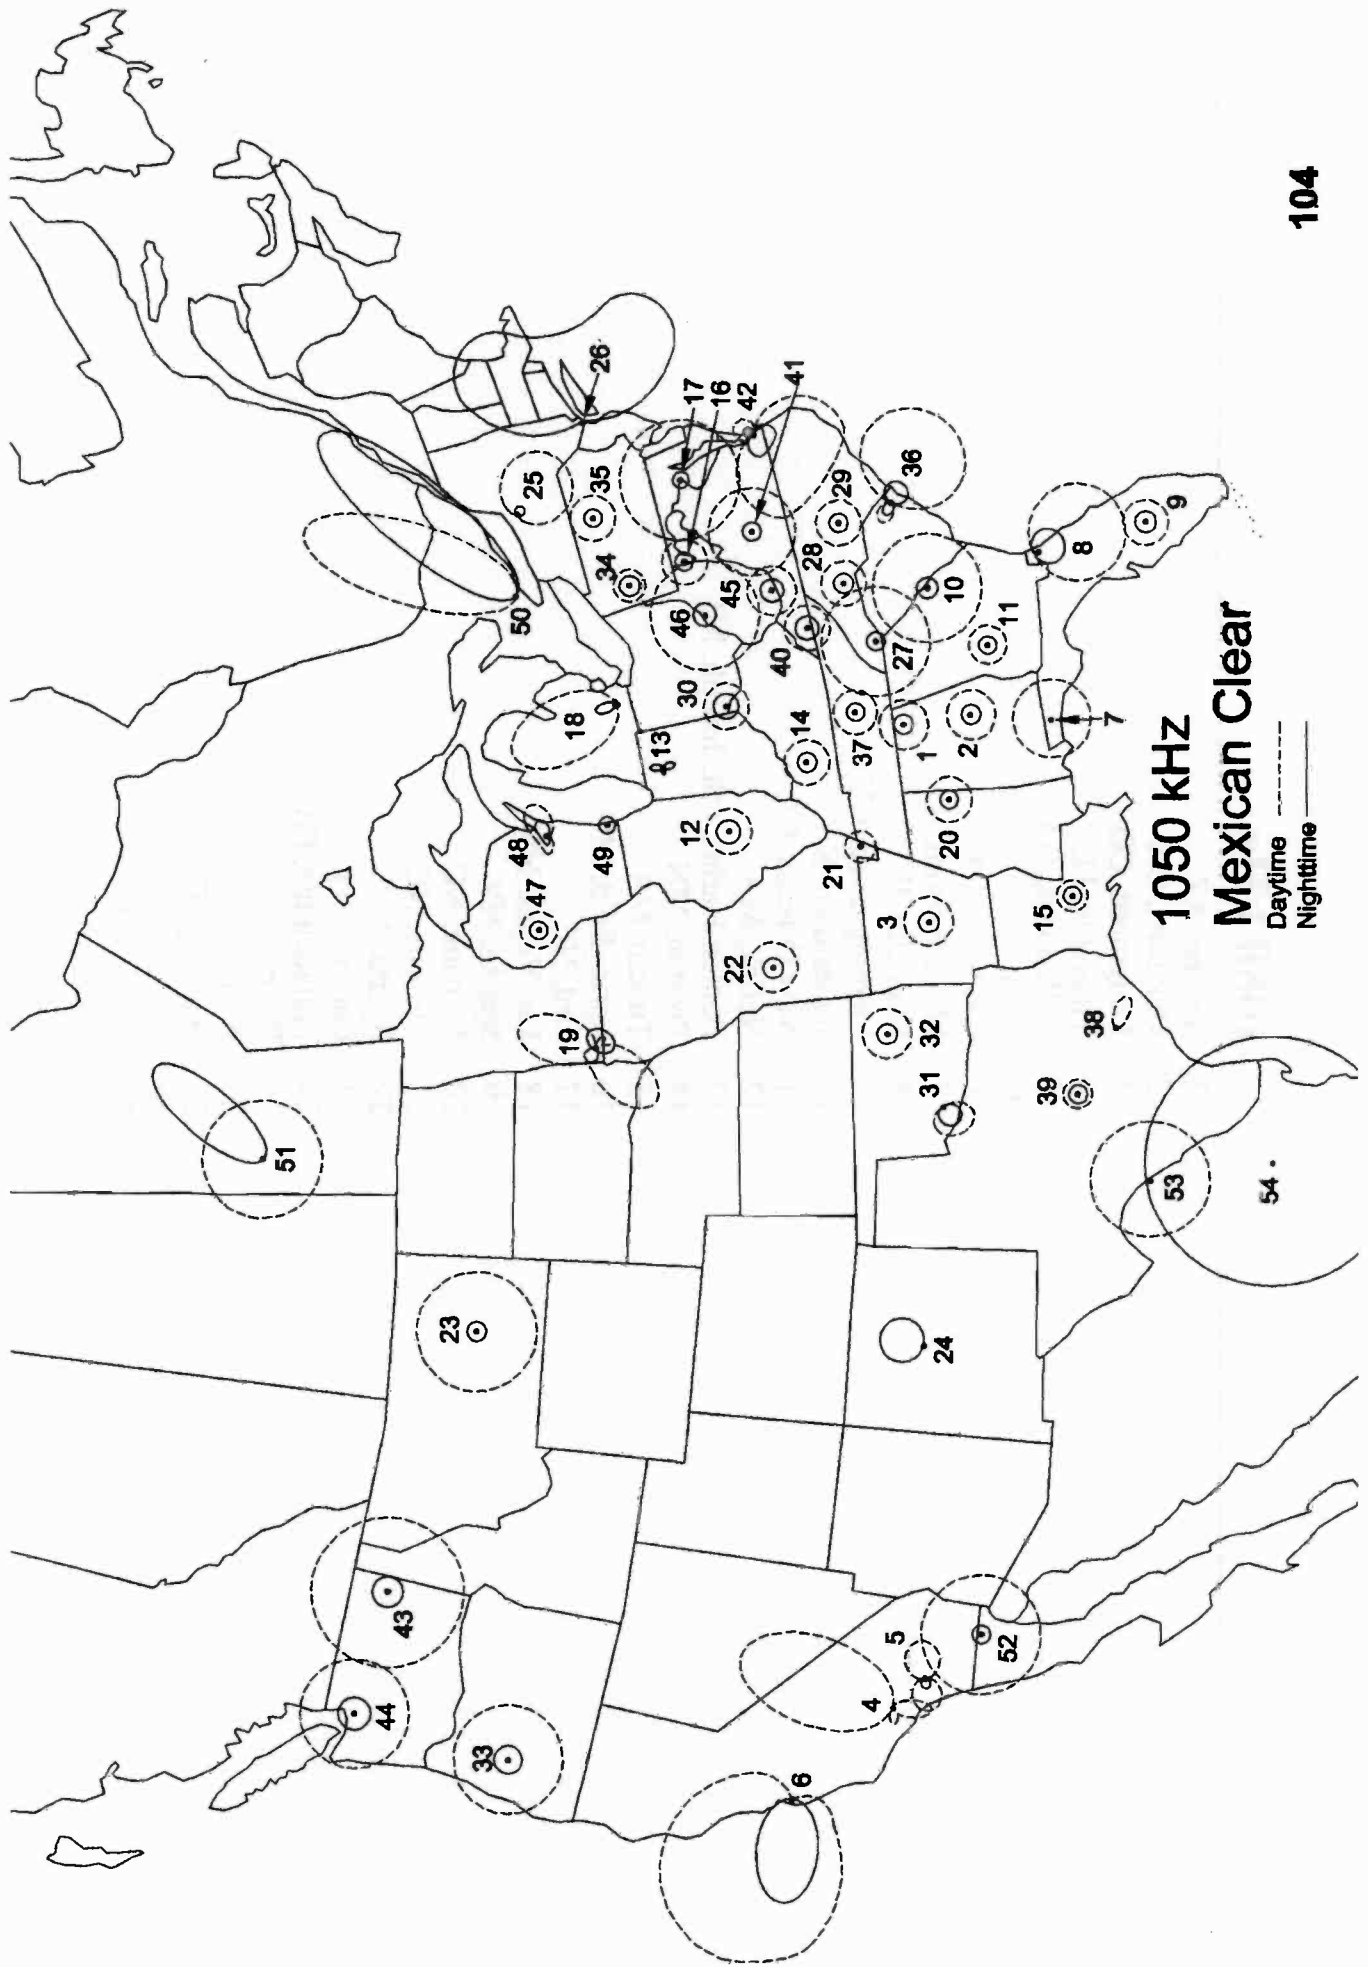

1050 kHz

1	Alexander City, AL	28	Lincolnton, NC
2	Scottsboro, AL	29	Sanford, NC
3	Little Rock, AR	30	Cincinnati, OH
4	Frazier Park, CA	31	Lawton, OK
5	Loma Linda, CA	32	Tulsa, OK
6	San Mateo, CA	33	Springfield - Eugene, OR
7	Crestview, FL	34	Butler, PA
8	Jacksonville, FL	35	Williamsport, PA
9	Sebring, FL	36	Conway, SC
10	Augusta, GA	37	Sparta, TN
11	Montezuma, GA	38	Brookshire, TX
12	Decatur, IL	39	Killeen, TX
13	Plymouth, IN	40	Gate City, VA
14	Central City, KY	41	Lynchburg, VA
15	Ville Platte, LA	42	Norfolk, VA
16	Oakland, MD	43	Dishman, WA
17	Silver Spring, MD	44	Seattle, WA
18	Ann Arbor, MI	45	Green Valley, WV
19	Pipestone, MN	46	Parkersburg, WV
20	Columbus, MS	47	Eau Claire, WI
21	Portageville, MO	48	Kaukauna, WI
22	Sedalia, MO	49	Kenosha, WI
23	Miles City, MT	50	Toronto, ON
24	Los Ranchos de Albuquerque, NM	51	North Battleford, SK
25	Baldwinsville, NY	52	Mexicali, BN
26	New York, NY	53	Piedras Negras, CI
27	Franklin, NC	54	Monterrey, NL