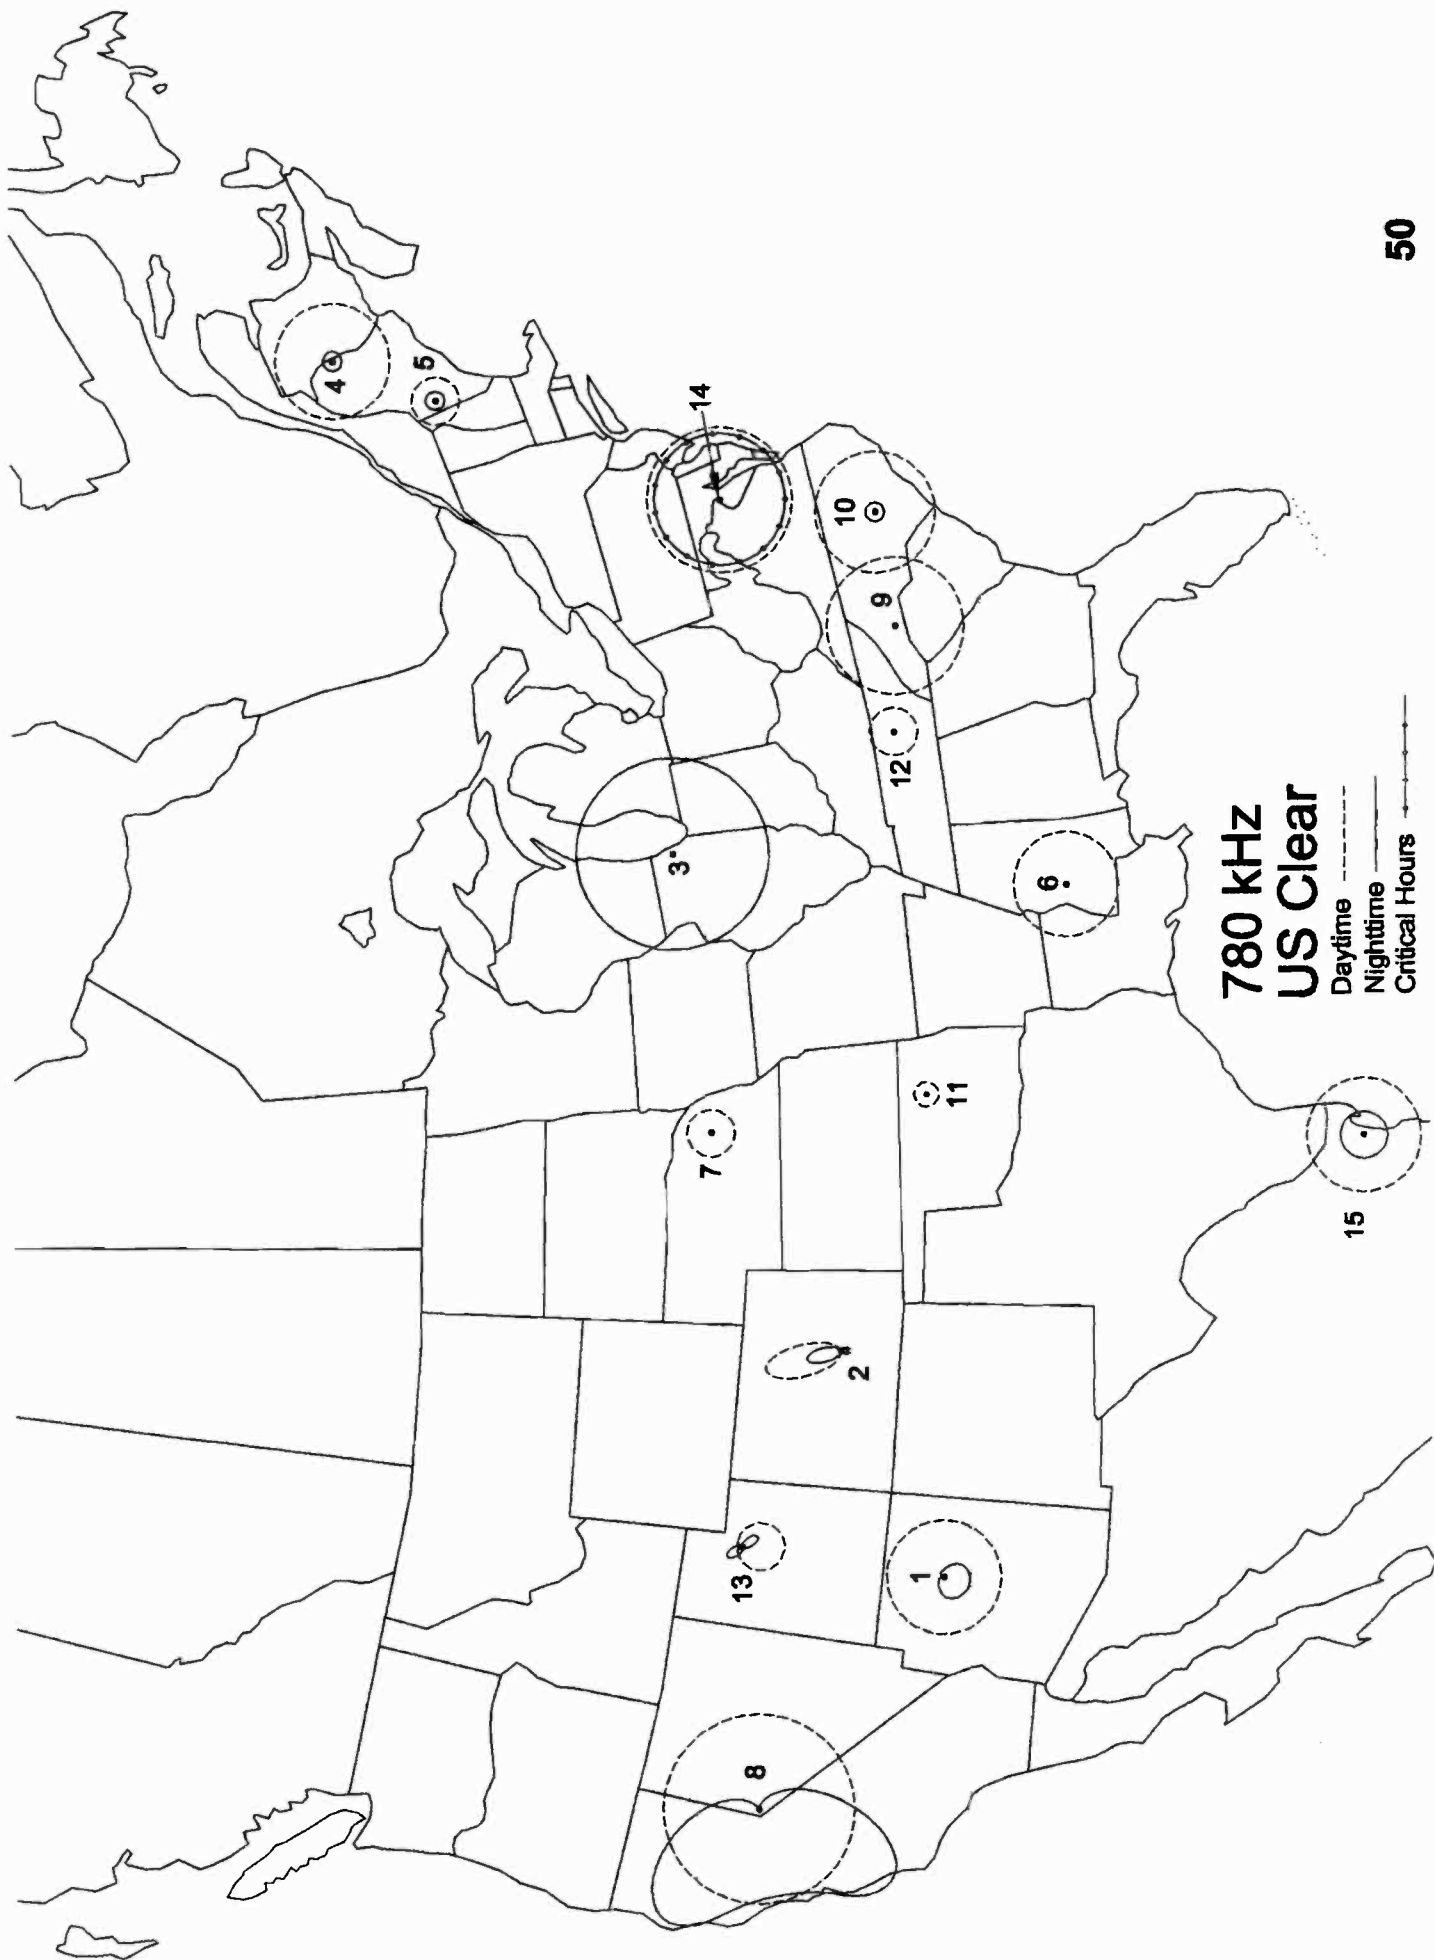

**780 KHZ
US Clear**

Daytime - - - - -
Nighttime ————
Critical Hours ·····

790 kHz

1	Tuscaloosa, AL	21	Watertown, NY
A	Glennallen, AK	22	Wellsville, NY
2	Tucson, AZ	23	Thomasville, NC
3	Rogers, AR	24	Fargo, ND
4	Texarkana, AR	25	Heath, OH
5	Clovis, CA	26	Albany, OR
6	Eureka, CA [CP to 760]	27	Allentown, PA
7	Los Angeles, CA	28	Sharon, PA
8	Leesburg - Eustis, FL	29	Providence, RI
9	Pensacola, FL	30	Bamberg-Denmark, SC
10	South Miami, FL	31	Ashland City, TN
11	Atlanta, GA	32	Johnson City, TN
12	Brunswick, GA	33	Memphis, TN
13	Cairo, GA	34	Houston, TX
H	Kealahou, HI	35	Lubbock, TX
14	Boise, ID	36	Mount Jackson, VA
15	Beardstown, IL	37	Norfolk, VA
16	Colby, KS	38	Bellingham, WA
17	Louisville, KY	39	Spokane, WA
18	Saginaw, MI	40	Eau Claire, WI
19	Billings, MT	41	Mexicali, BN
20	Winchester, NV	42	Nuevo Laredo, TA