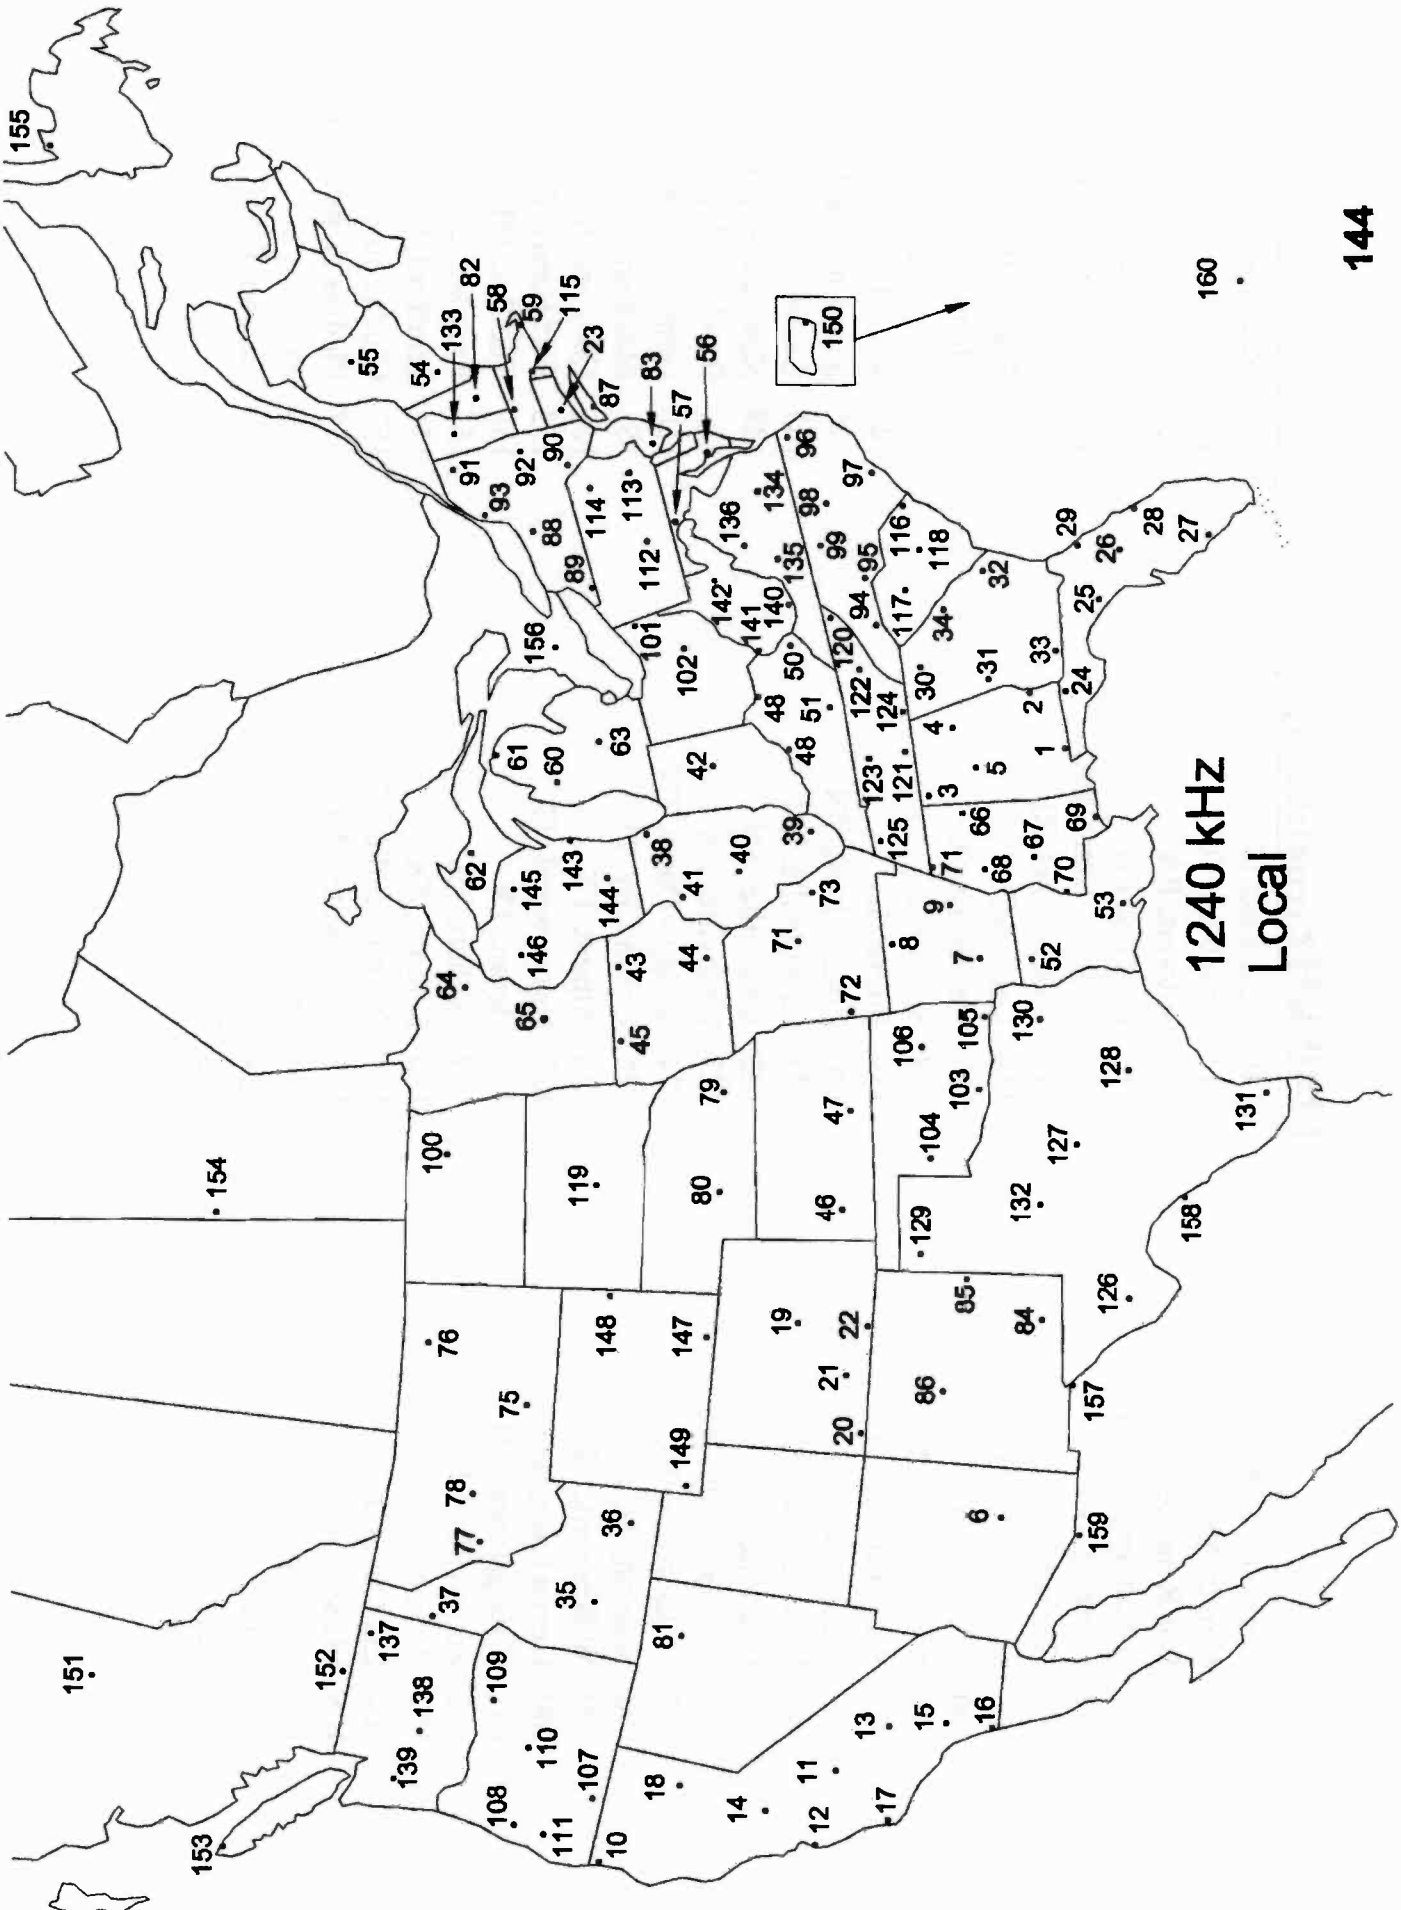

**1240 KHZ
Local**

1240 kHz (continued)

84	Carlsbad, NM	110	Redmond, OR	136	Staunton, VA
85	Clovis, NM	111	Roseburg, OR	137	Colville, WA
86	Los Ranchos de Albuquerque, NM	112	Altoona, PA	138	Ellensburg, WA
87	Freeport, NY	113	Reading, PA	139	Olympia, WA
88	Geneva, NY	114	Wilkes - Barre, PA	140	Bluefield, WV
89	Jamestown, NY	115	Woonsocket, RI	141	Dunbar, WV
90	Liberty, NY	116	Loris, SC	142	Elkins, WV
91	Saranac Lake, NY	117	Newberry, SC	143	Manitowoc, WI
92	Schenectady, NY	118	Sumter, SC	144	Poynette, WI
93	Watertown, NY	119	Pierre, SD	145	Rhineland, WI
94	Brevard, NC	120	Elizabethton, TN	146	Rice Lake, WI
95	Charlotte, NC	121	Fayetteville, TN	147	Cheyenne, WY
96	Elizabeth City, NC	122	Knoxville, TN	148	Newcastle, WY
97	Jacksonville, NC	123	Nashville, TN	149	Rawlins, WY
98	Raleigh, NC	124	Soddy - Daisy, TN	150	Humacao, PR
99	Wilkesboro, NC	125	Union City, TN	151	MacKenzie, BC
100	Devils Lake, ND	126	Alpine, TX	152	Osoyoos, BC
101	Youngstown, OH	127	Brownwood, TX	153	Port Hardy, BC
102	Zanesville, OH	128	Bryan, TX	154	The Pas, MB
103	Ardmore, OK	129	Dalhart, TX	155	Baie Verte, NL
104	Elk City, OK	130	Kilgore, TX	156	Stratford, ON
105	Idabel, OK	131	Raymondville, TX	157	Ciudad Juárez, CH
106	Okmulgee, OK	132	Sweetwater, TX	158	Piedras Negras, CI
107	Altamont, OR	133	Montpelier, VT	159	Nogales, SO
108	Corvallis, OR	134	Petersburg, VA	160	Nassau, BAH
109	Pendleton, OR	135	Roanoke, VA