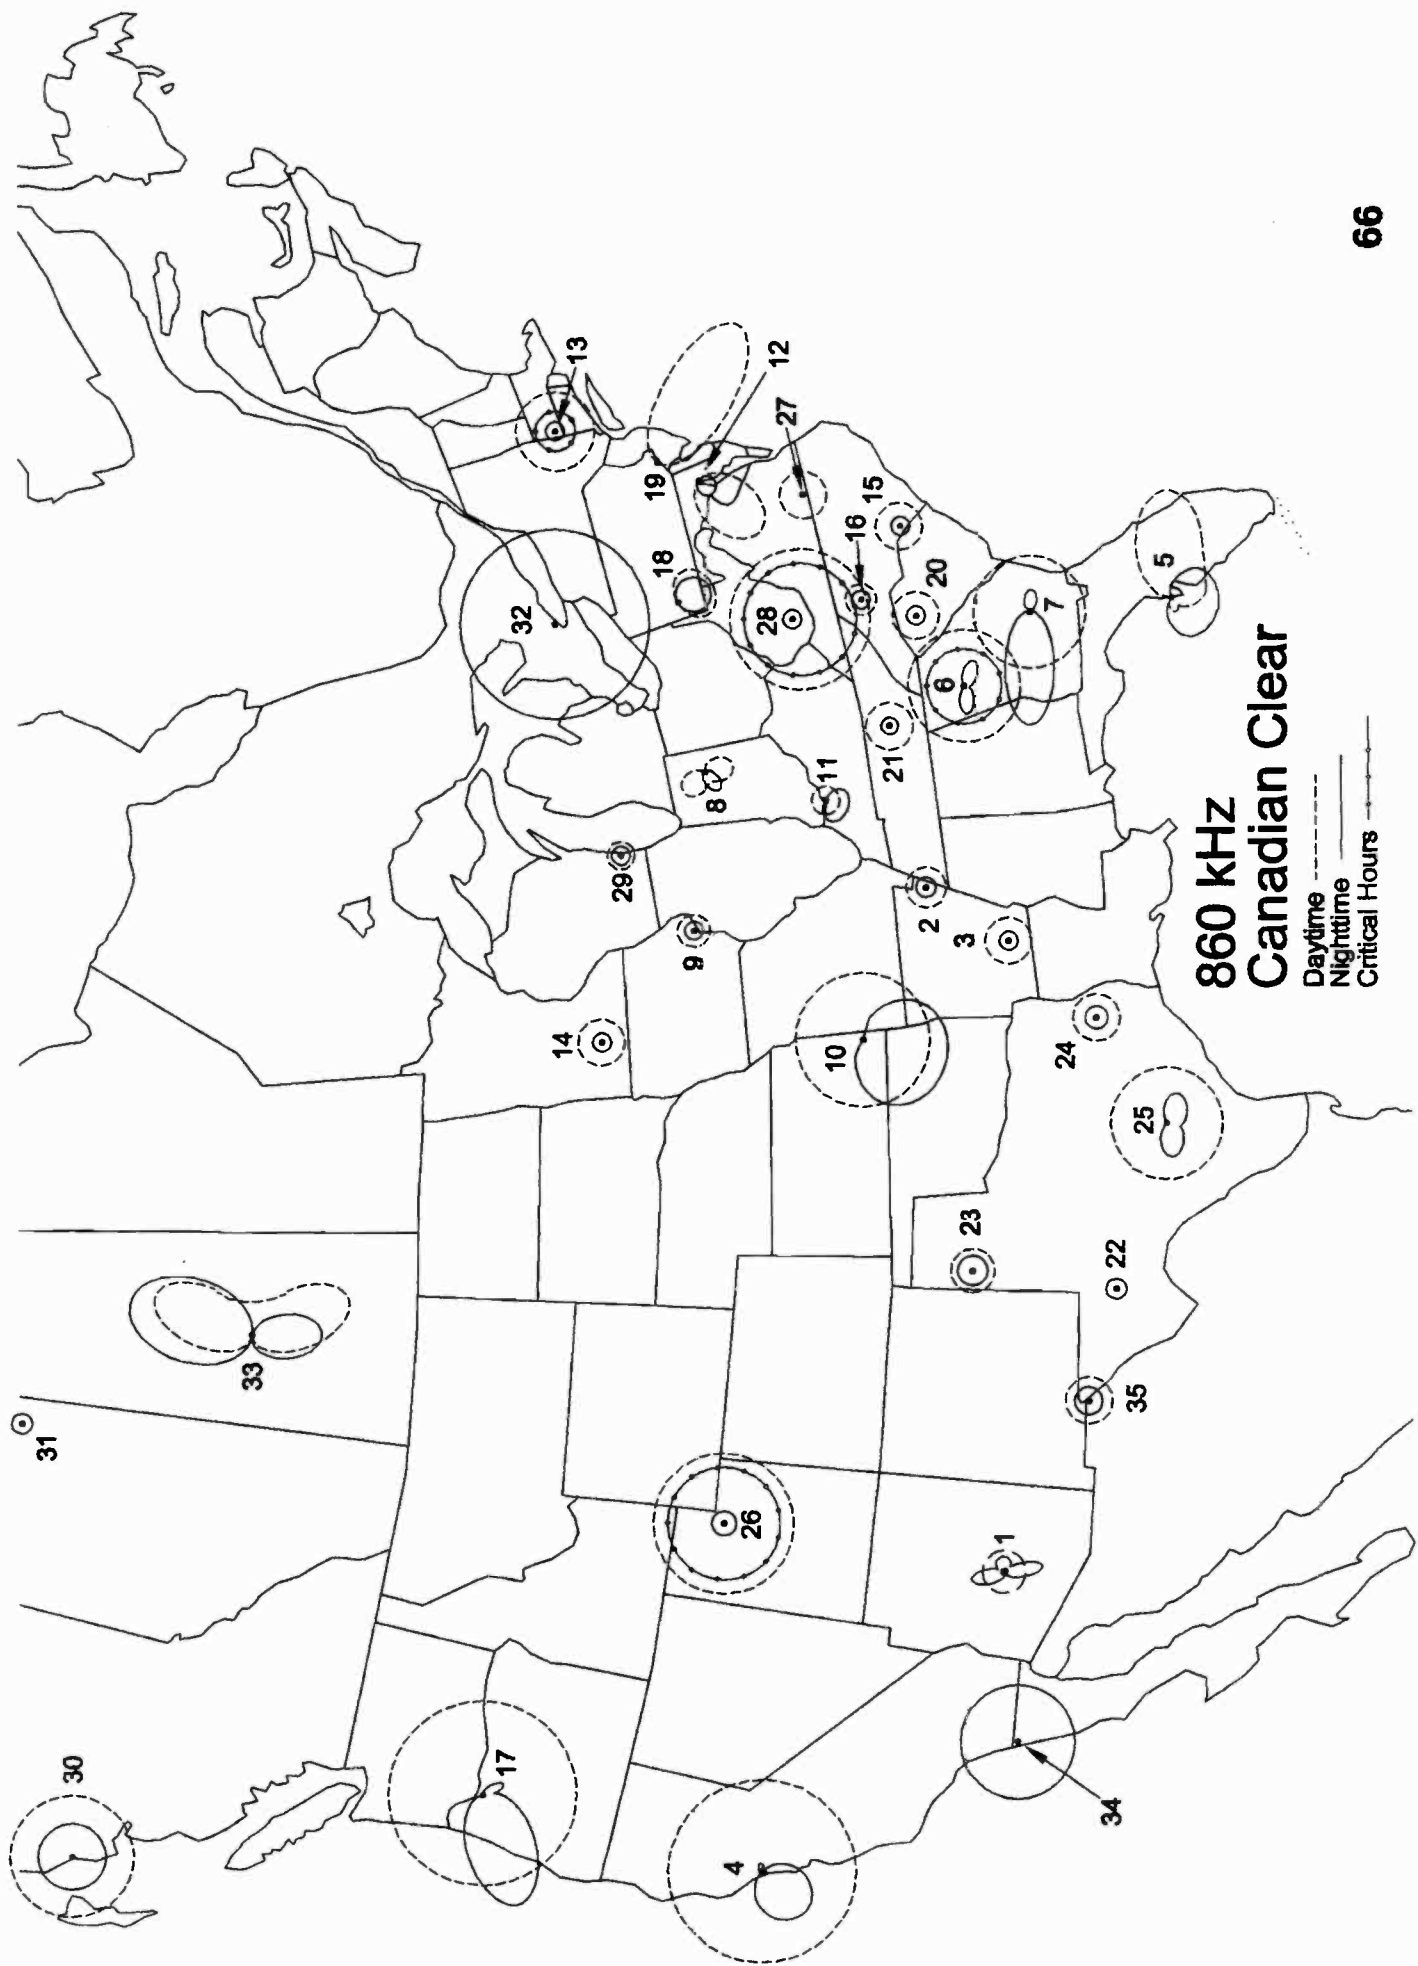

860 kHz

1	Phoenix, AZ	19	Philadelphia, PA
2	Warren, AR	20	Laurens, SC
3	Wilson, AR	21	Sparta, TN
4	San Francisco, CA	22	Fort Stockton, TX
5	Dunedin, FL	23	Hereford, TX
6	Atlanta, GA	24	Nacogdoches, TX
7	Douglas, GA	25	San Antonio, TX
8	Marion, IN	26	Salt Lake City, UT
9	Muscatine, IA	27	Emporia, VA
10	Pittsburg, KS	28	Oak Hill, WV
11	Henderson, KY	29	Milwaukee, WI
12	Baltimore, MD	30	Prince Rupert, BC
13	Great Barrington, MA	31	Fort Smith, NT
14	New Ulm, MN	C	Inuvik, NT
15	Fairmont, NC	32	Toronto, ON
16	Taylorsville, NC	33	Saskatoon, SK
17	Troutdale, OR	34	Tijuana, BN
18	Millvale, PA	35	Ciudad Juárez, CH

**860 kHz
Canadian Clear**

Daytime - - - - -
Nighttime ————
Critical Hours ·····