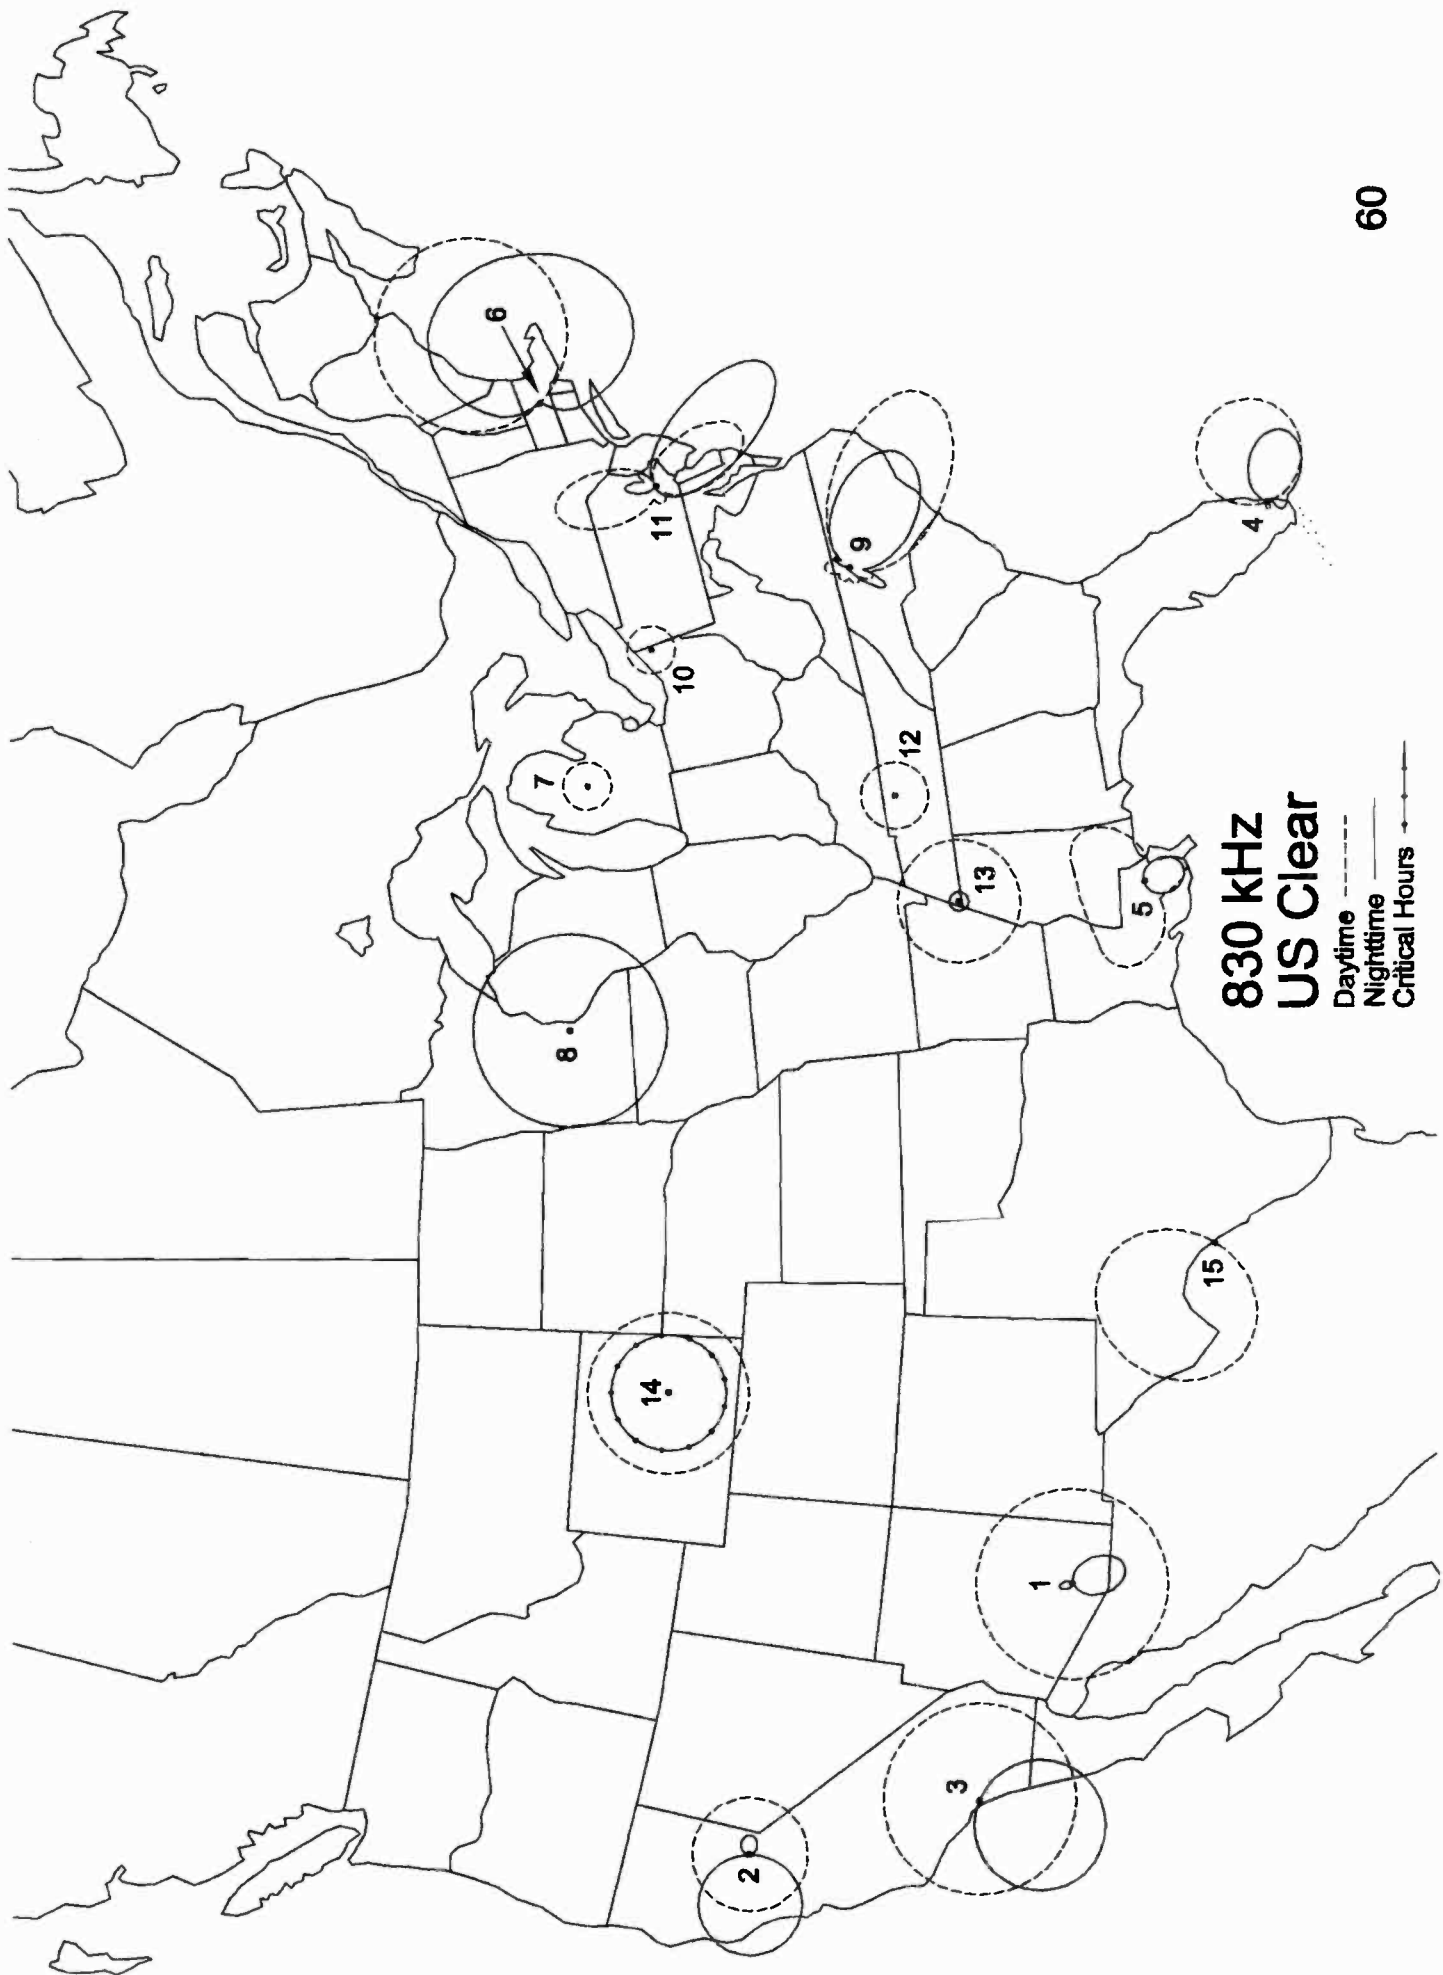

**830 kHz
US Clear**

Daytime ———
Nighttime - - - -
Critical Hours ———>