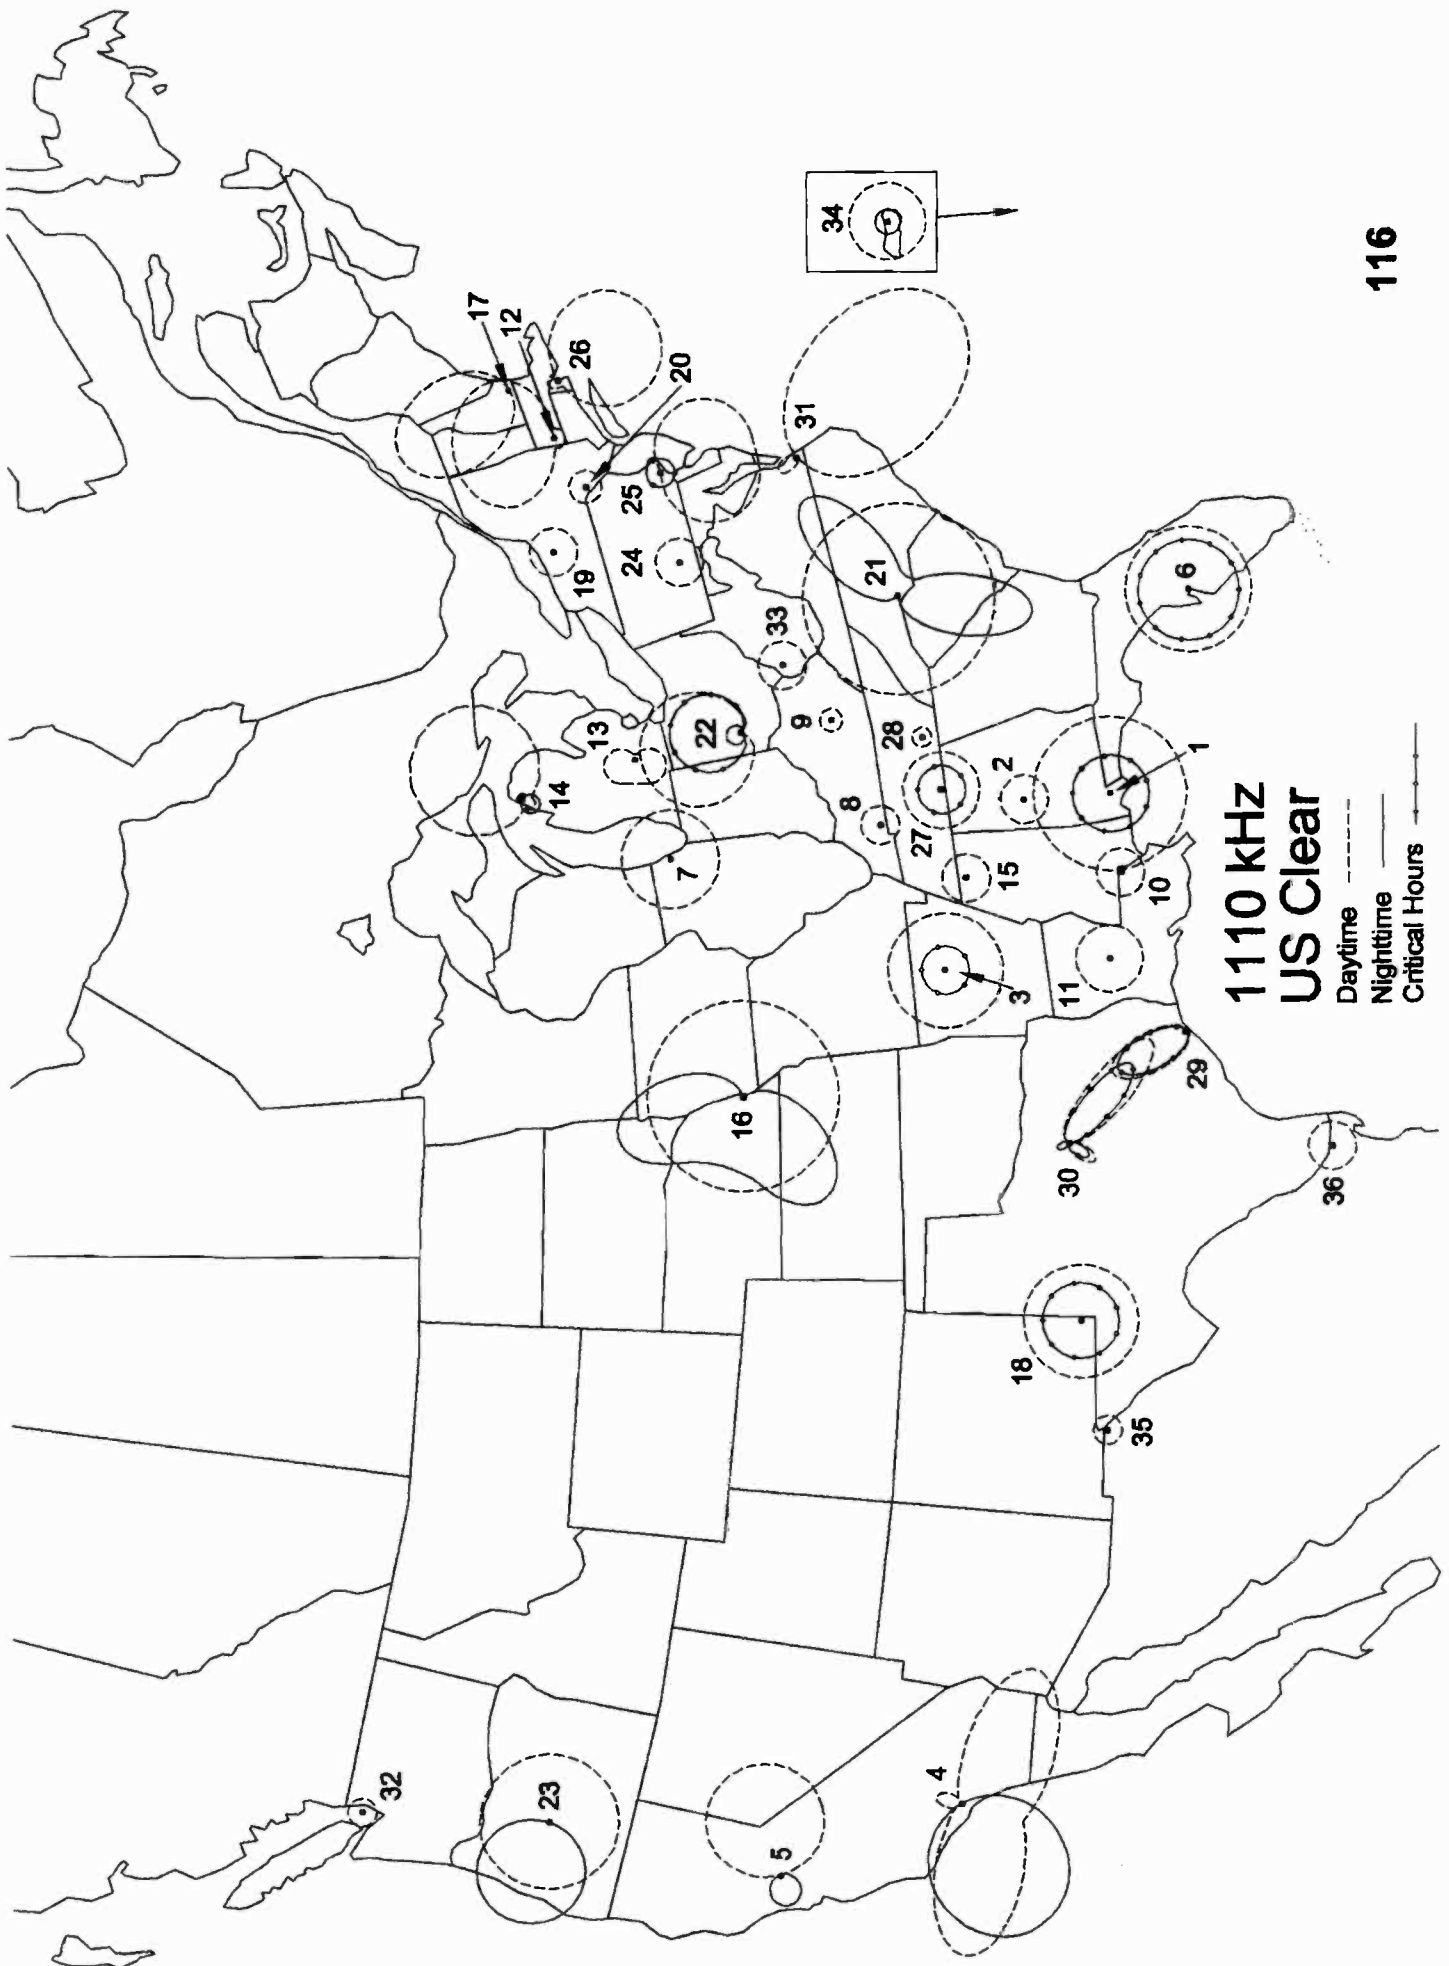

1110 kHz

1	Bay Minette, AL	18	Humble City, NM
2	Centreville, AL	19	Seneca Falls, NY
A	Big Lake, AK	20	Warwick, NY
3	Clinton, AR	21	Charlotte, NC
4	Pasada, CA	22	Fairborn, OH
5	Roseville, CA	23	Bend, OR
6	Tampa, FL	24	Martinsburg, PA
H	Kihei, HI	25	Norristown, PA
7	Chicago, IL	26	East Providence, RI
8	Cadiz, KY	27	Ardmore, TN
9	Richmond, KY	28	Pikeville, TN
10	Franklinton, LA [CP to 1100]	29	Alvin, TX
11	Pineville, LA	30	Mineral Wells, TX
12	Pittsfield, MA	31	Norfolk, VA
13	Mason, MI	32	Oak Harbor, WA
14	Petosky, MI	33	Hurricane, WV
15	Holly Springs, MS	34	Caguas, PR
16	Omaha, NE	35	Ciudad Juárez, CH
17	Salem, NH	36	Rio Bravo, TA