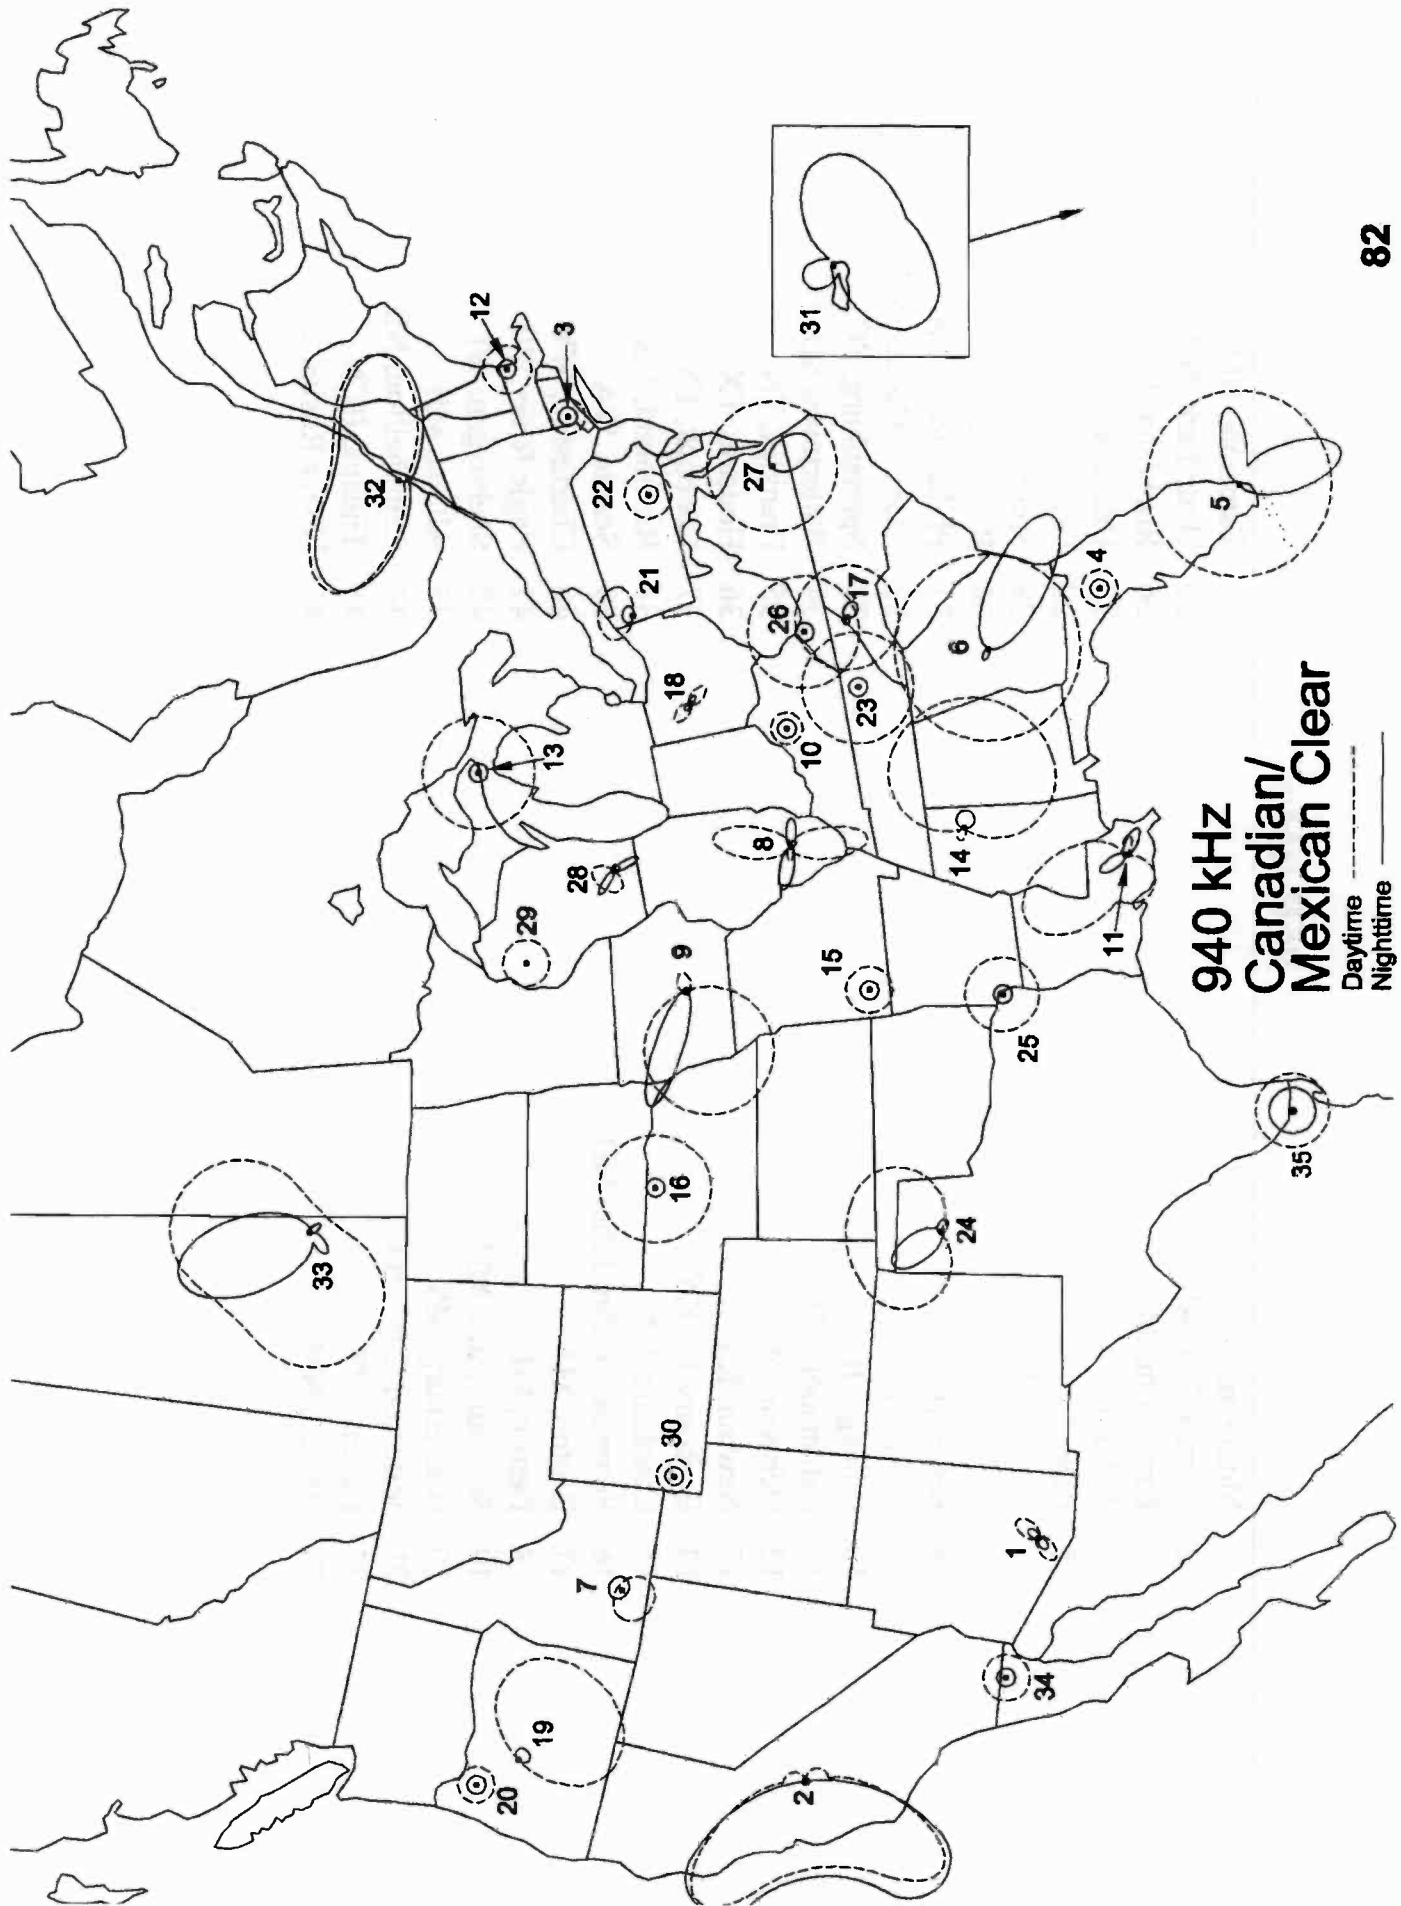

940 kHz
Canadian/
Mexican Clear
Daytime -----
Nighttime _____

950 kHz

1	Montgomery, AL	24	Espanola, NM
2	Forrest City, AR	25	Hyde Park, NY
3	Fort Smith, AR	26	Rochester, NY
4	Auburn, CA	27	Utica, NY
5	Parker, CO	28	Greensboro, NC
6	Orlando, FL	29	Steubenville, OH
7	Valdosta, GA	30	Roseburg, OR
8	Boise, ID	31	Philadelphia, PA
9	Lewiston, ID	32	Moncks Corner, SC
10	Chicago, IL	33	Spartanburg, SC
11	Indianapolis, IN	34	Watertown, SD
12	Oelwein, IA	35	Franklin, TN
13	Newton, KS	36	Houston, TX
14	Barbourville, KY	37	Lubbock, TX
15	Coushatta, LA	38	Richmond, VA
16	Potomac - Cabin John, MD	39	Seattle, WA
17	Boston, MA	40	Charleston, WV
18	Detroit, MI	41	Eagle River, WI
19	St. Louis Park, MN	42	Sheboygan, WI
20	Hattiesburg, MS	43	Altona, MB
21	Jefferson City, MO	44	Campbellton, NB
22	Helena, MT	45	Tijuana, BCN
23	Bayard, NM	46	Nueva Rosita, CI