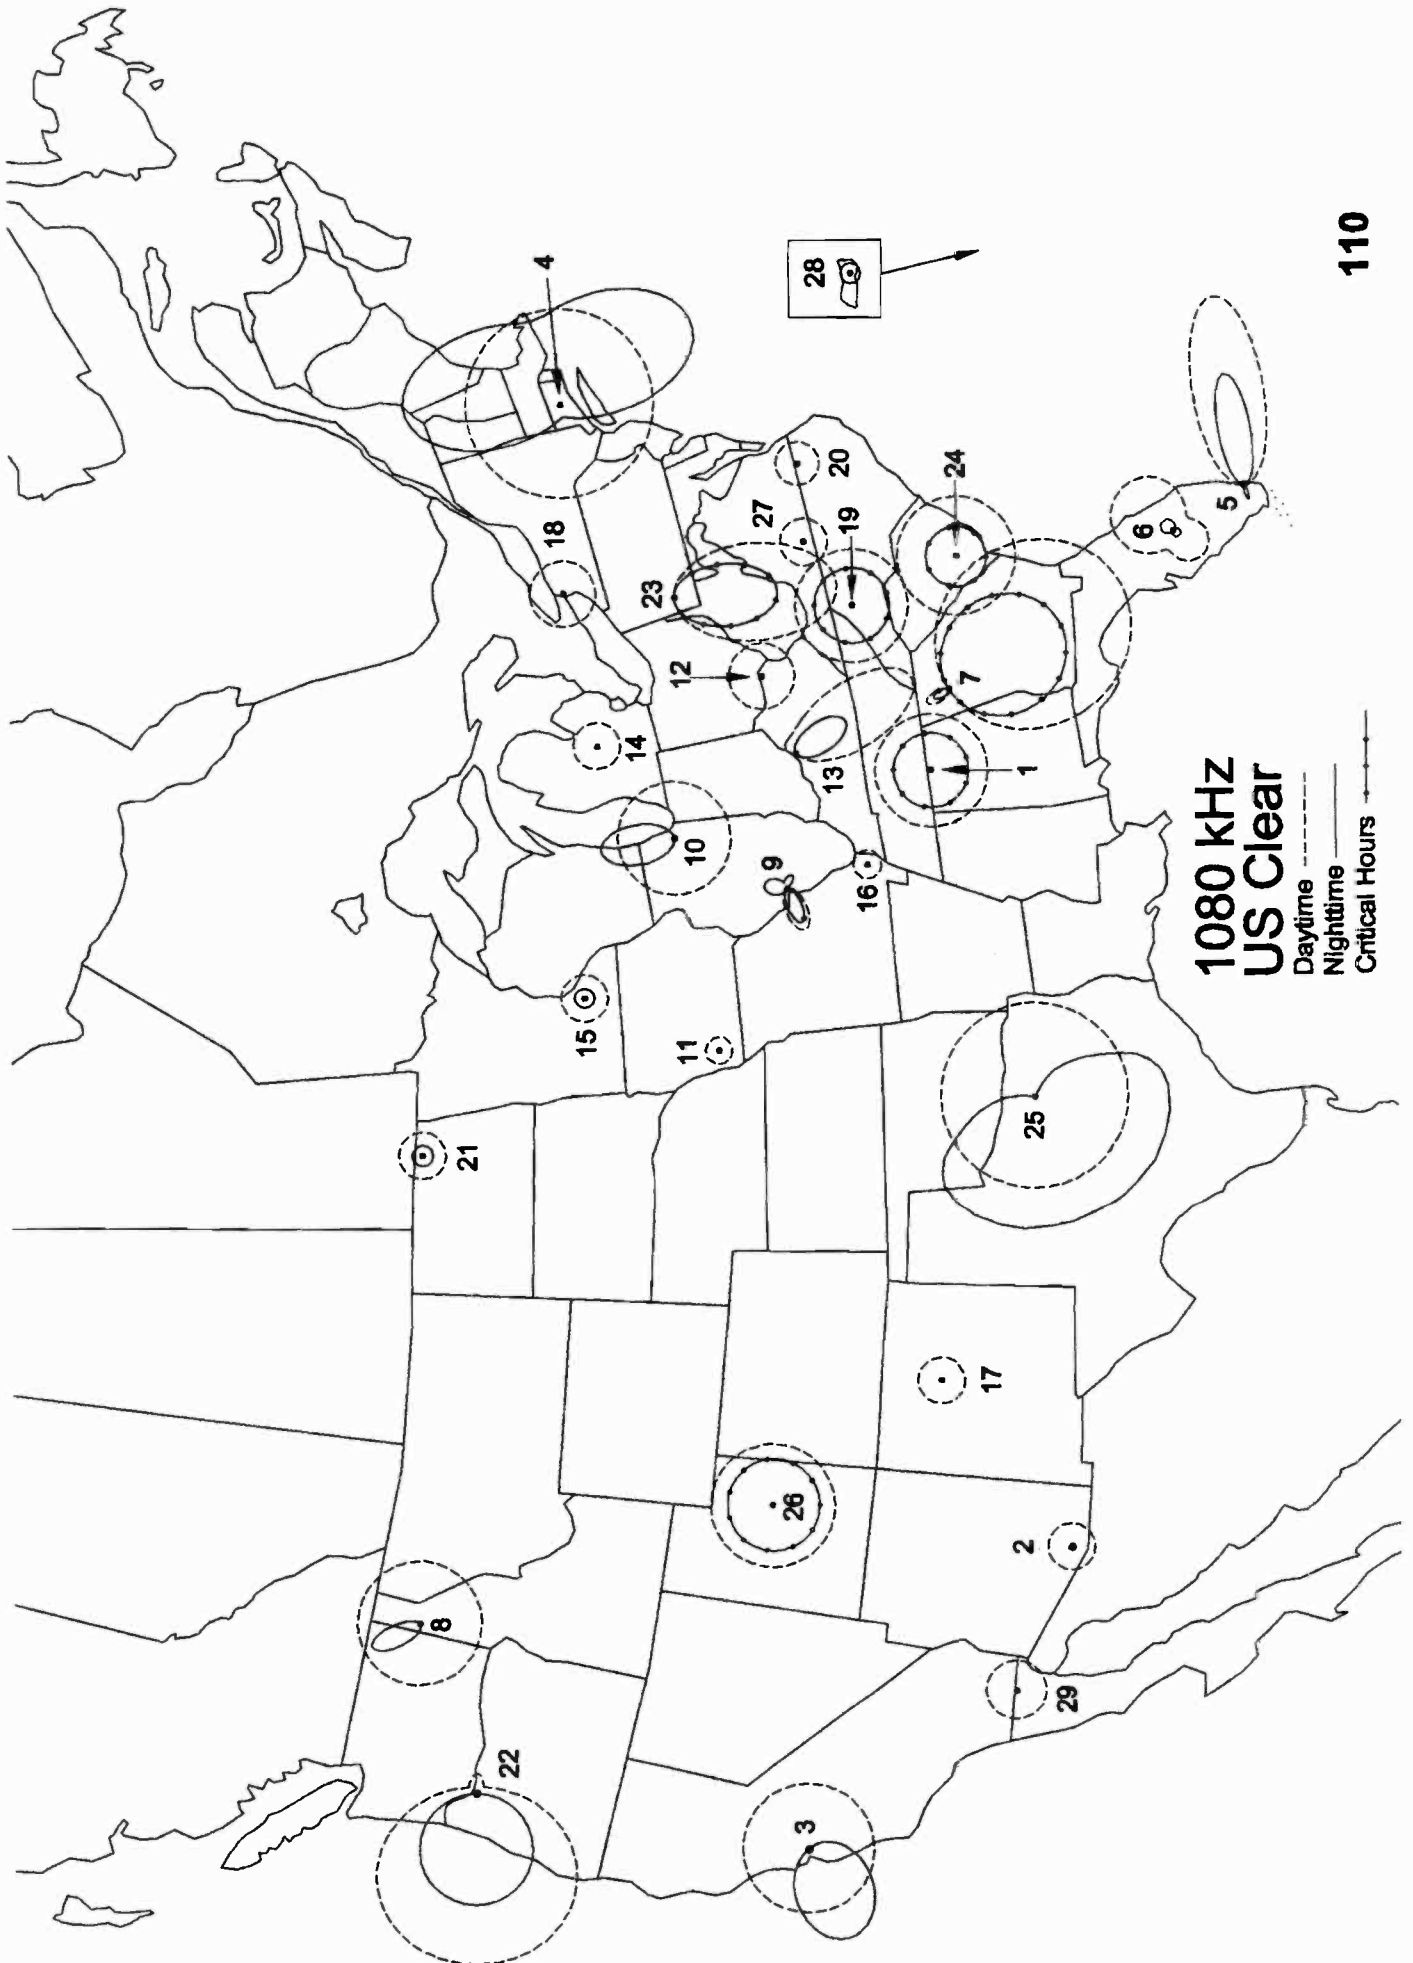

**1080 KHZ
US Clear**

Daytime —●—
Nighttime - - -○- - -
Critical Hours —|—