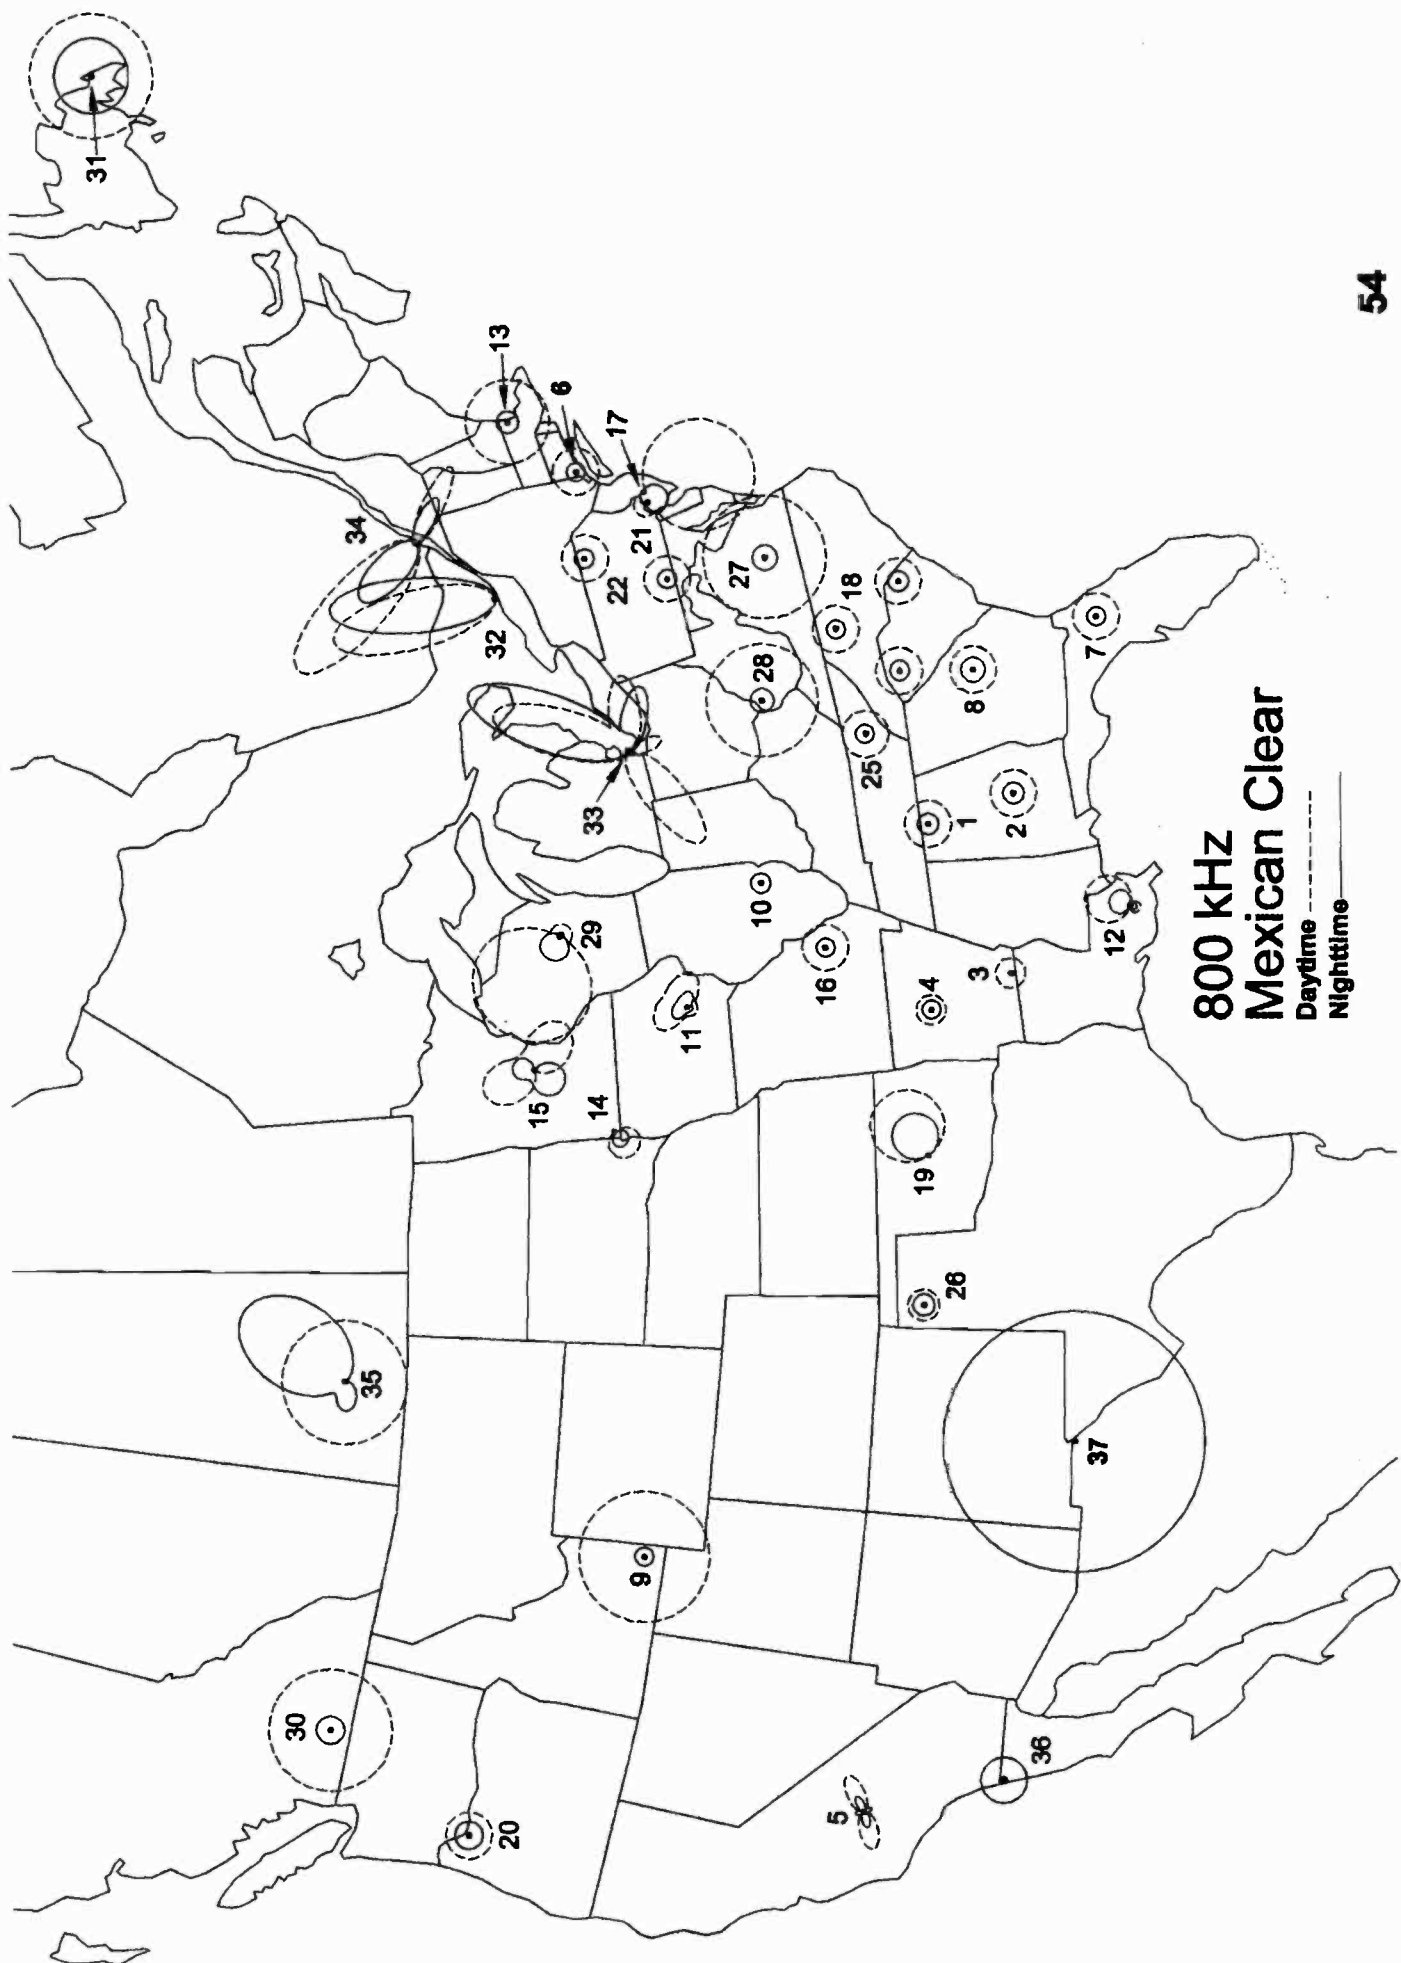

800 kHz

1	Decatur, AL	19	Oklahoma City, OK
2	Montgomery, AL	10	Portland, OR
A	Juneau, AK	21	Chambersburg, PA
3	Crossett, AR	22	Montrose, PA
4	Morrilton, AR	23	Dillon, SC
5	Bakersfield, CA	24	Greer, SC
6	Danbury, CT	25	Sweetwater, TN
7	Palatka, FL	26	Dumas, TX
8	Swainsboro, GA	27	Crewe, VA
9	Soda Springs, ID	28	Huntington, WV
10	Casey, IL	29	Waupaca, WI
11	Iowa City, IA	30	Penicton, BC
12	New Orleans, LA	31	St. John's, NL
13	Lawrence, MA	32	Belleville, ON
14	Luverne, MN	33	Windsor, ON
15	Sauk Rapids, MN	34	Montréal, QC
16	Farmington, MO	35	Moose Jaw, SK
17	Camden, NJ	36	Tijuana, BN
18	North Wilkesboro, NC	37	Ciudad Juárez, CH

**800 kHz
Mexican Clear**

Daytime -----
Nighttime _____