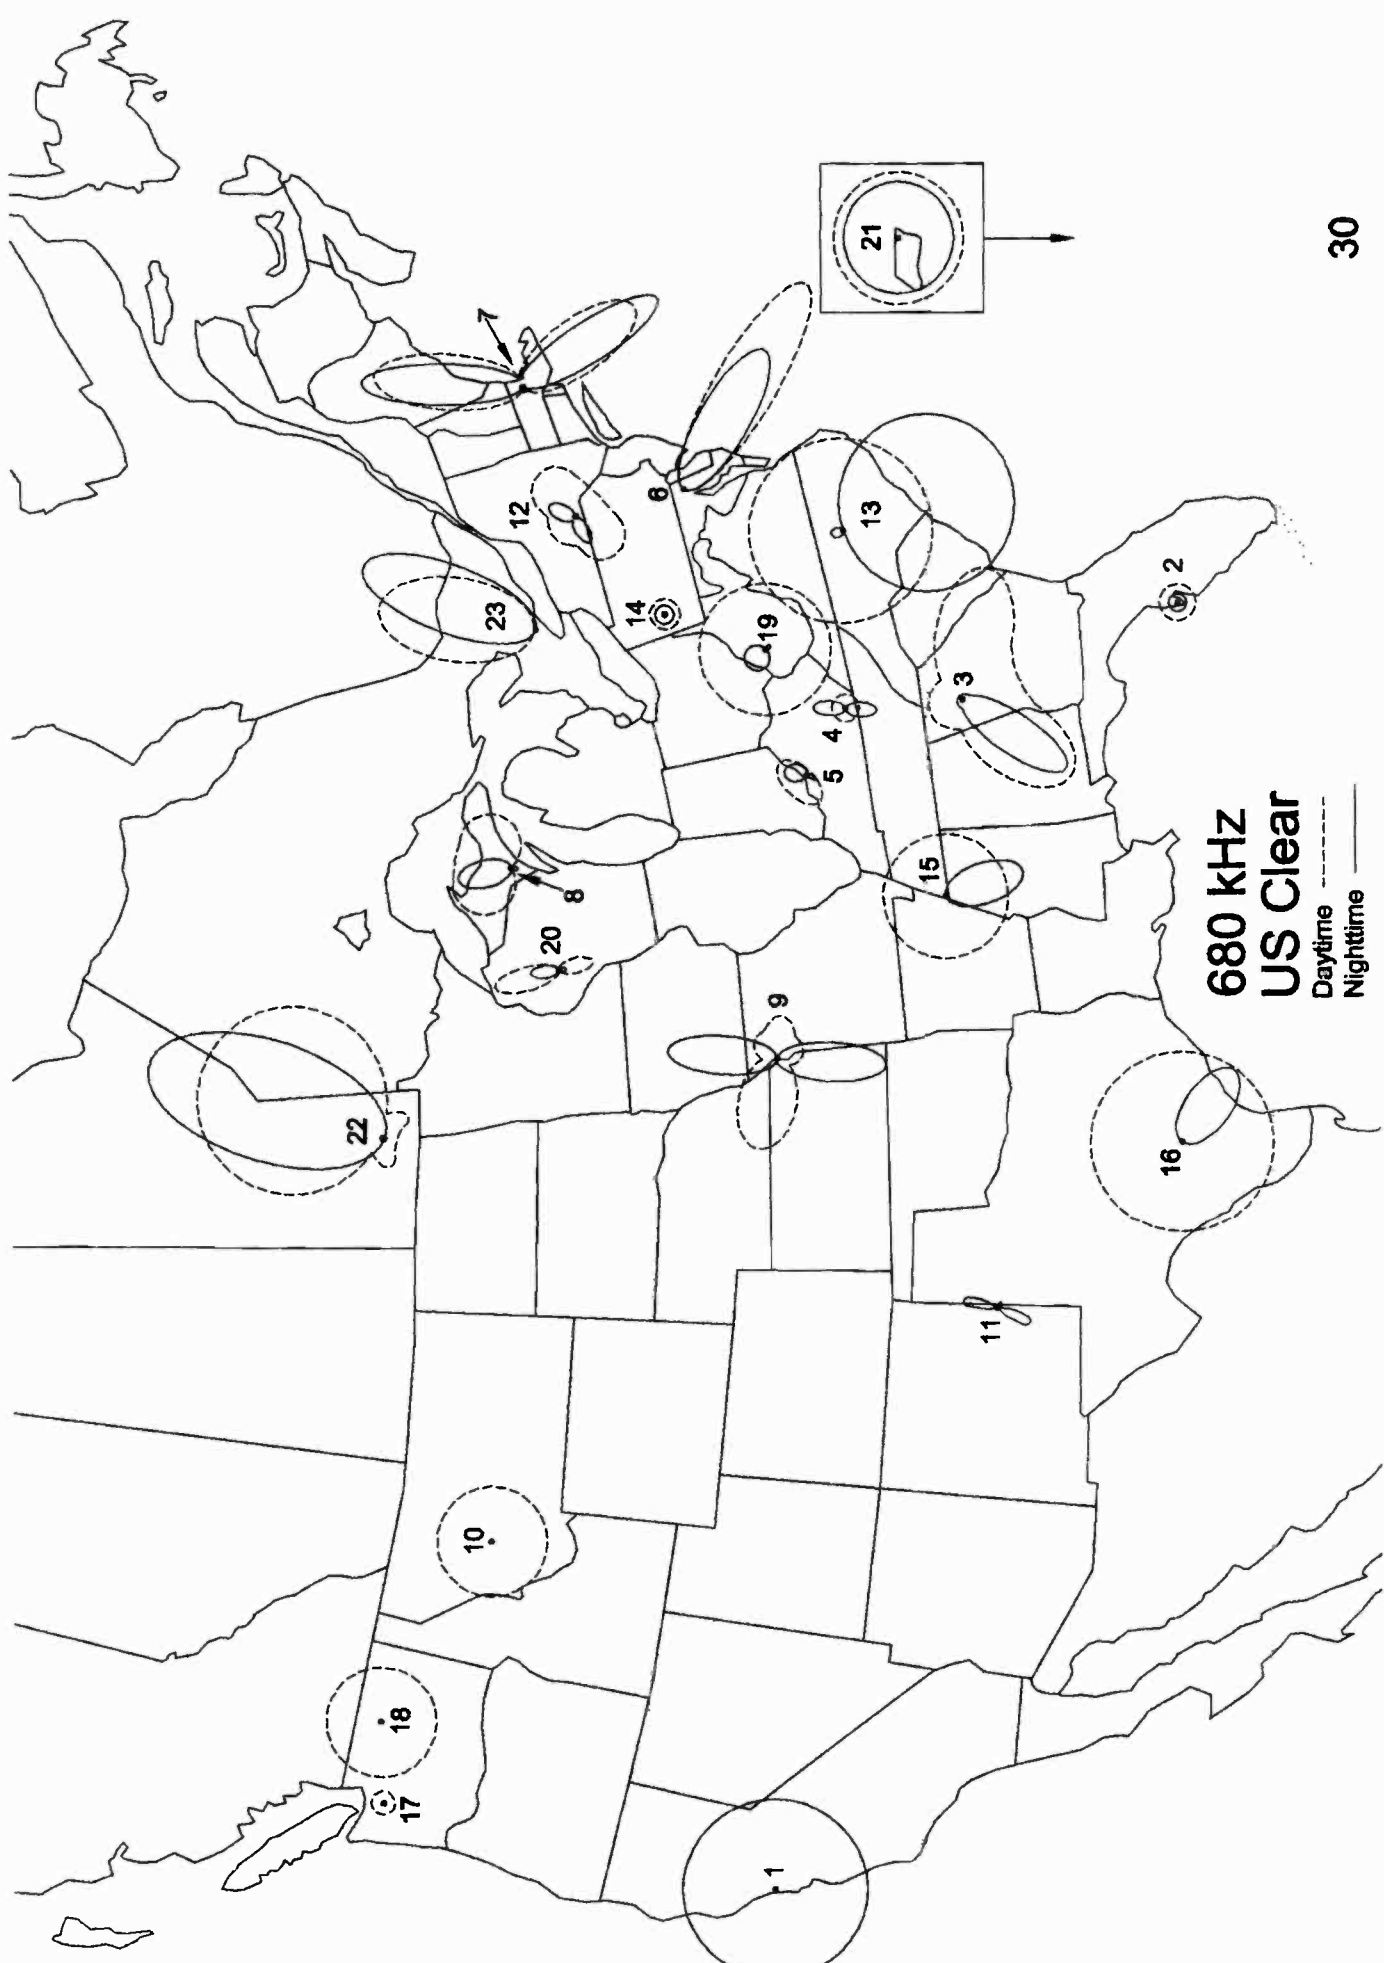

**680 KHZ
US Clear**
Daytime - - - - -
Nighttime ———