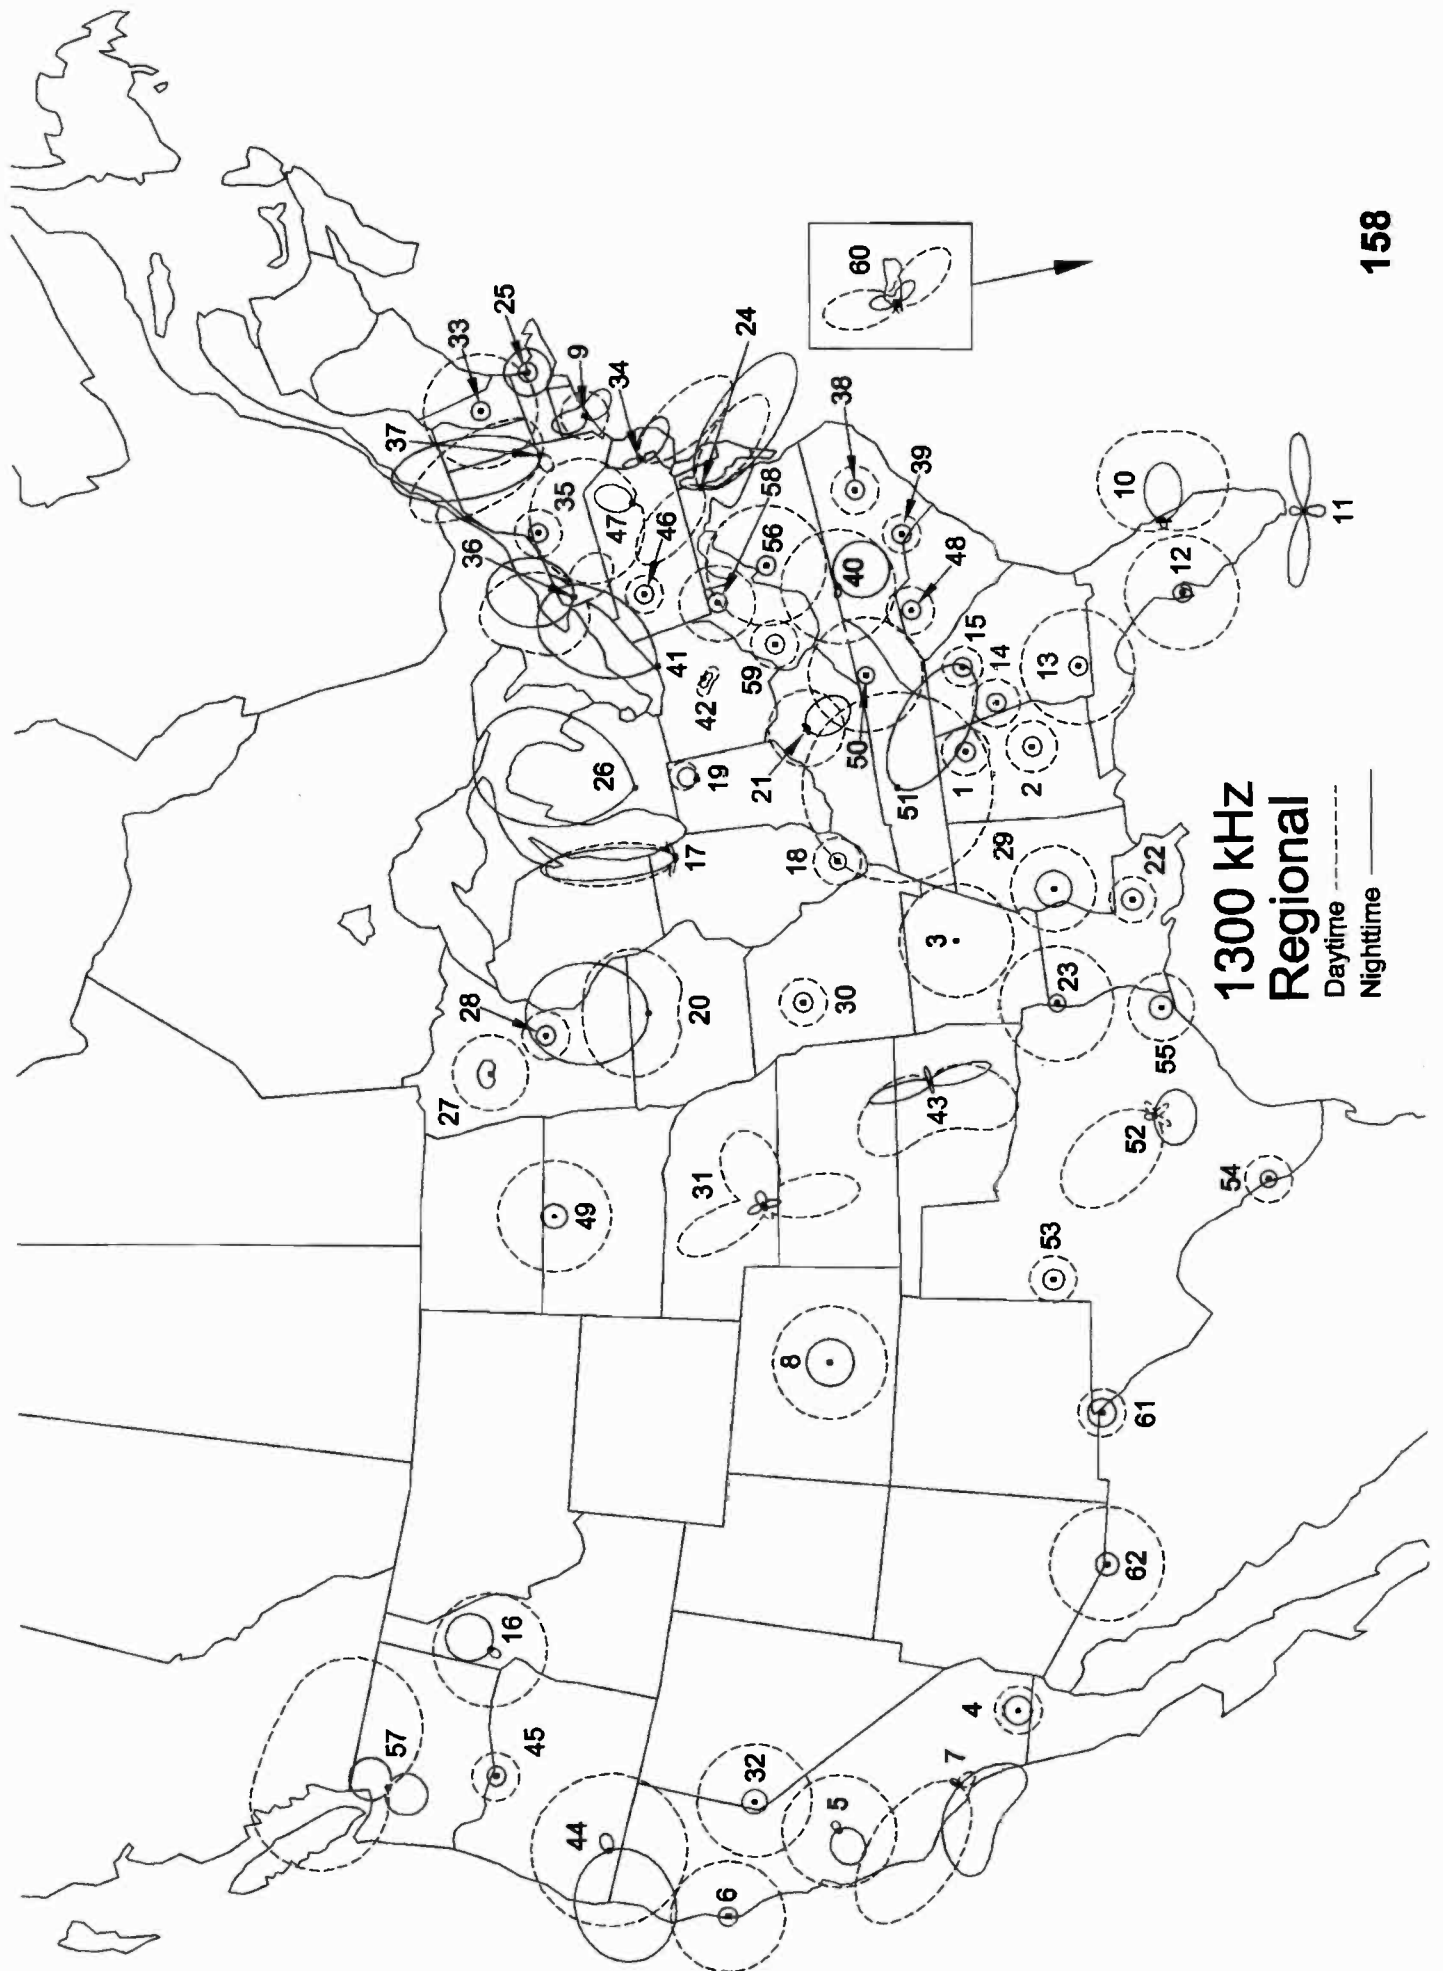

1310 kHz

1	Foley, AL	32	Asbury Park, NJ
2	Marion, AL	33	Camden, NJ
3	Priceville, AL	34	Parsippany-Troy, NJ
4	Mesa, AZ	35	Corrales, NM
5	Malvern, AR	36	Canandaigua, NY
6	Barstow, CA	37	Mount Kisco, NY
7	Oakland, CA	38	Utica, NY
8	Greeley, CO	39	Asheville, NC
9	Norwich, CT	40	Charlotte, NC
10	De Land, FL	41	Durham, NC
11	Wauchula, FL	42	Grand Forks, ND
12	Decatur, GA	43	Alliance, OH
13	Douglas, GA	44	Newport, OR
14	West Point, GA	45	Bedford, PA
15	Twin Falls, ID	46	Troy, PA
16	Indianapolis, IN	47	Warren, PA
17	Keokuk, IA	48	Kingstree, SC
18	Perry, IA	49	Jackson, TN
19	Scott City, KS	50	Oneida, TN
20	Madisonville, KY	51	Amarillo, TX
21	Prestonburg, KY	52	Dallas, TX
22	Sulphur, LA	53	San Antonio, TX
23	West Monroe, LA	54	Fairfax, VA
24	Portland, ME	55	Newport News, VA
25	Worcester, MA	56	Prosser, WA
26	Dearborn, MI	57	White Sulphur Springs, WV
27	Traverse City, MI	58	Madison, WI
28	Glencoe, MN	59	Ottawa, ON
29	Joplin, MO	60	Tujana, BN
30	Great Falls, MT	61	Agua Prieta, SO
31	Fairbury, NE	62	Matamoros, TA