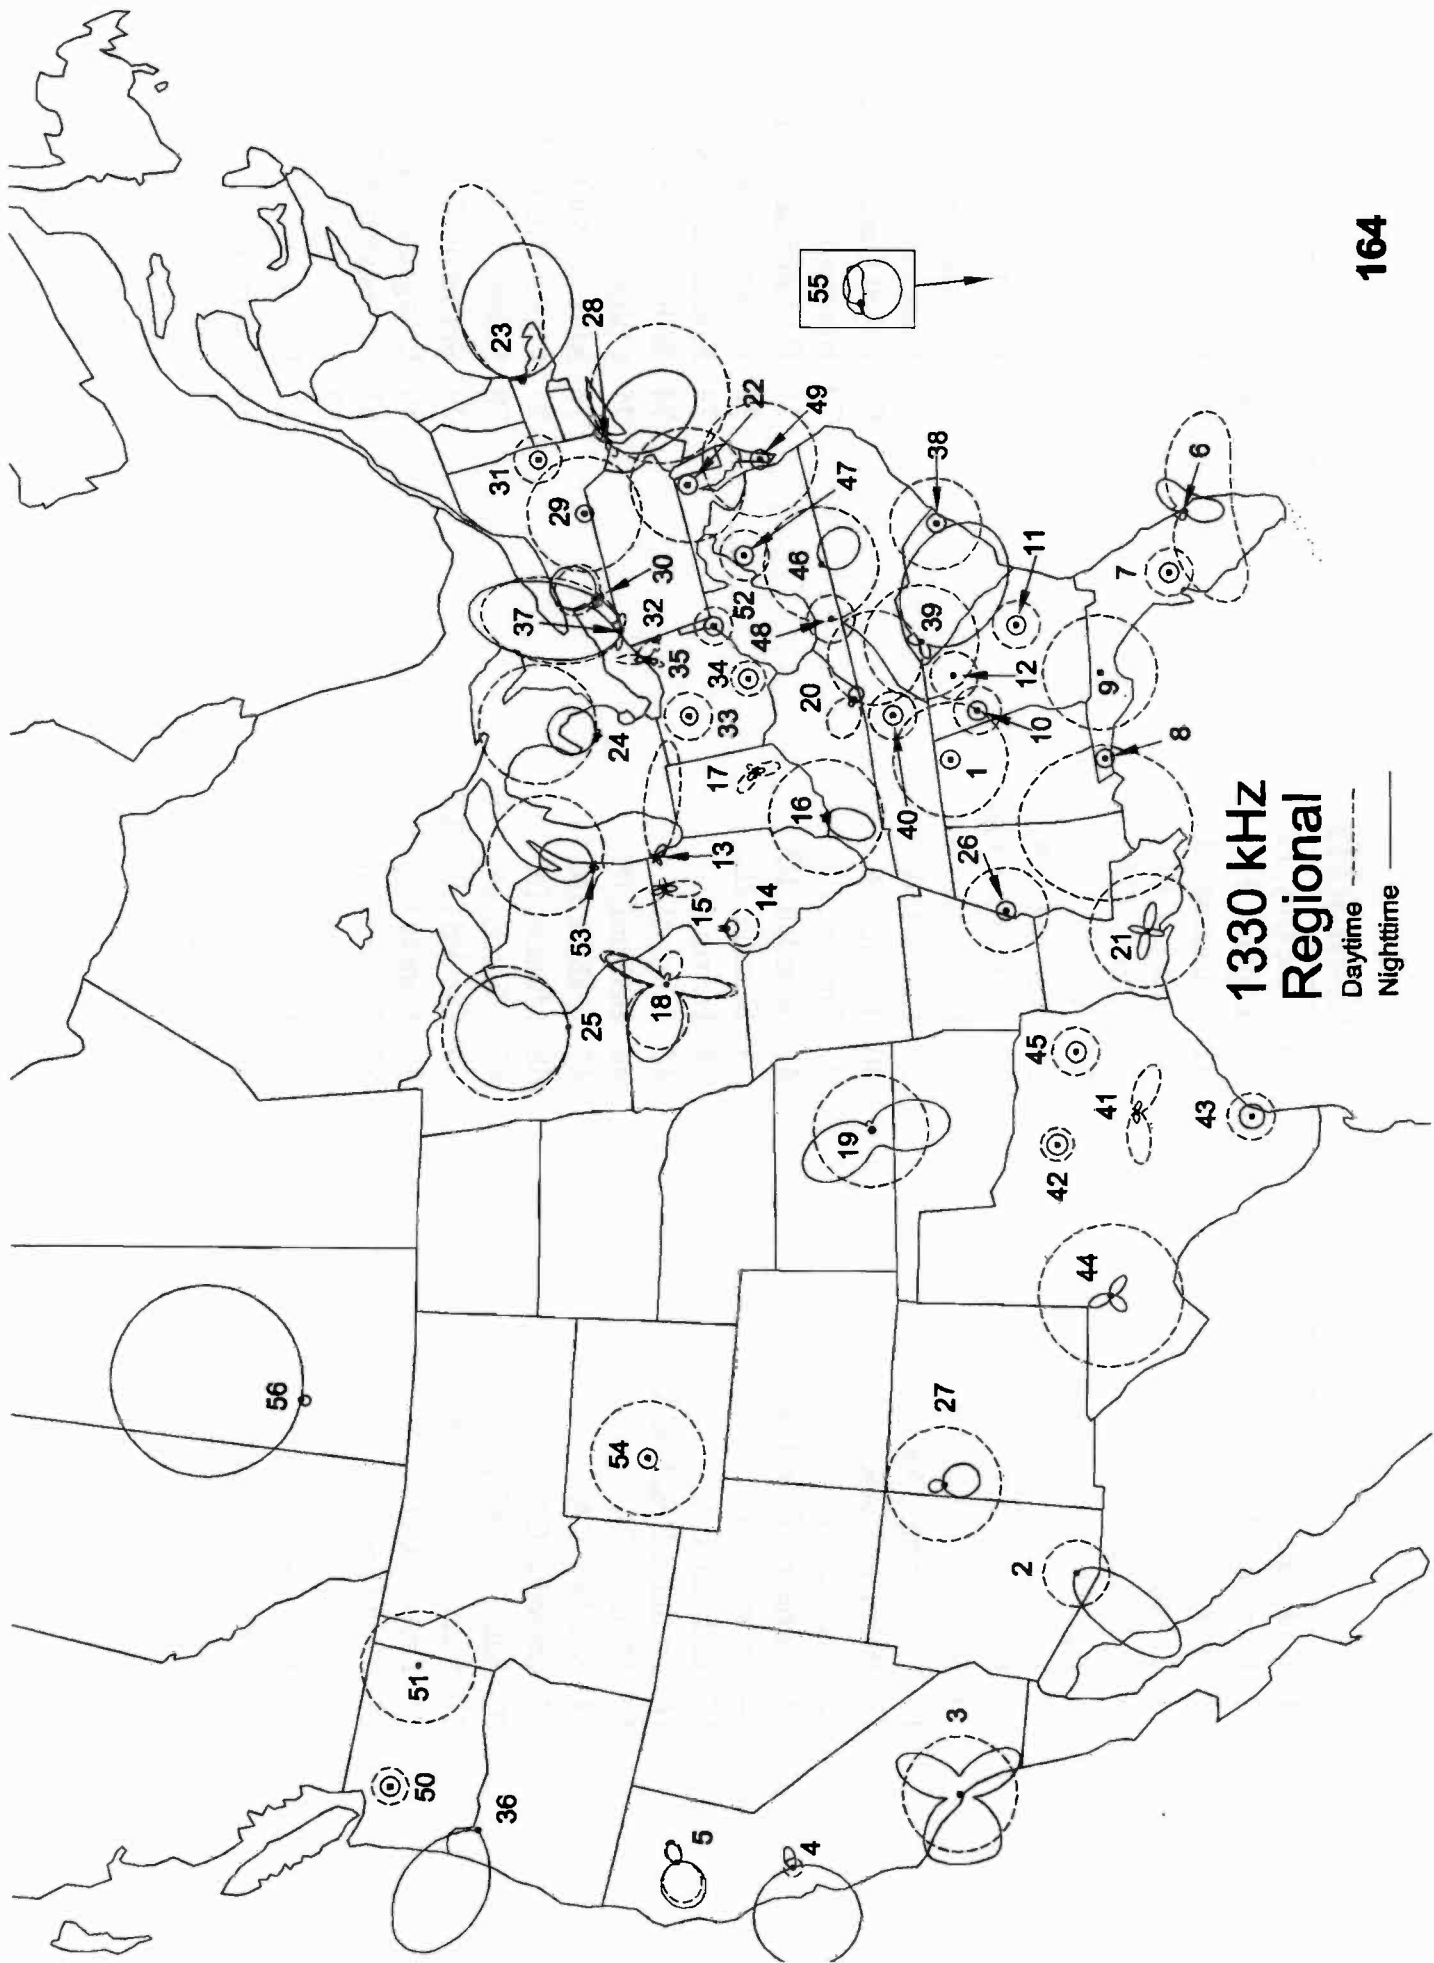

**1330 kHz
Regional**

Daytime - - - - -
Nighttime ———

1340 kHz

1	Cullman, AL	30	Lake City, FL	59	Augusta, ME
2	Florence, AL	31	Lantana, FL	60	Veazie, ME
3	Holt, AL	32	Marianna, FL	61	Gardner, MA
4	Selma, AL	33	Sebring, FL	62	New Bedford, MA
5	Sylacauga, AL	34	Athens, GA	63	Pittsfield, MA
6	Apache Junction, AZ	35	Atlanta, GA	64	Bad Axe, MI [U5]
7	Page, AZ	36	Augusta, GA	65	Grand Rapids, MI
8	Batesville, AR	37	Cedartown, GA	66	Hillsdale, MI
9	Bethel Heights, AR	38	Columbus, GA	67	Menominee, MI
10	Hot Springs, AR	39	Lyons, GA	68	Petoskey, MI
11	Pine Bluff, AR	40	Tifton, GA	69	Royal Oak, MI [U5]
12	Arcata, CA	41	Preston, ID	70	Brainerd, MN
13	Cathedral City, CA	42	Wendell, ID	71	Detroit Lakes, MN
14	Fresno, CA	43	Decatur, IL	72	Eveleth, MN
15	Jackson, CA	44	Herrin, IL	73	Rochester, MN
16	La Selva Beach, CA	45	Joliet, IL	74	Willmar, MN
17	Mojave, CA	46	Bedford, IN	75	Collins, MS
18	Needles, CA	47	Elkhart, IN	76	Mexico, MO
19	Oroville, CA	48	Muncie, IN	77	Poplar Bluff, MO
20	San Luis Obispo, CA	49	Clinton, IA	78	Salem, MO
21	Santa Barbara, CA	50	Garden City, KS	79	Springfield, MO
22	Denver, CO	51	Kansas City, KS	80	Evergreen, MT
23	Grand Junction, CO	52	Pittsburg, KS	81	Livingston, MT
24	Salida, CO	53	Ashland, KY	82	Missoula, MT
25	New Haven, CT	54	Bowling Green, KY	83	Fremont, NE
26	Washington, DC	55	Hindman, KY	84	Kearney, NE
27	Clearwater, FL	56	Murray, KY	85	Sidney, NE
28	Clermont, FL	57	Richmond, KY	86	Las Vegas, NV
29	Daytona Beach, FL	58	Shreveport, LA	87	Reno, NV