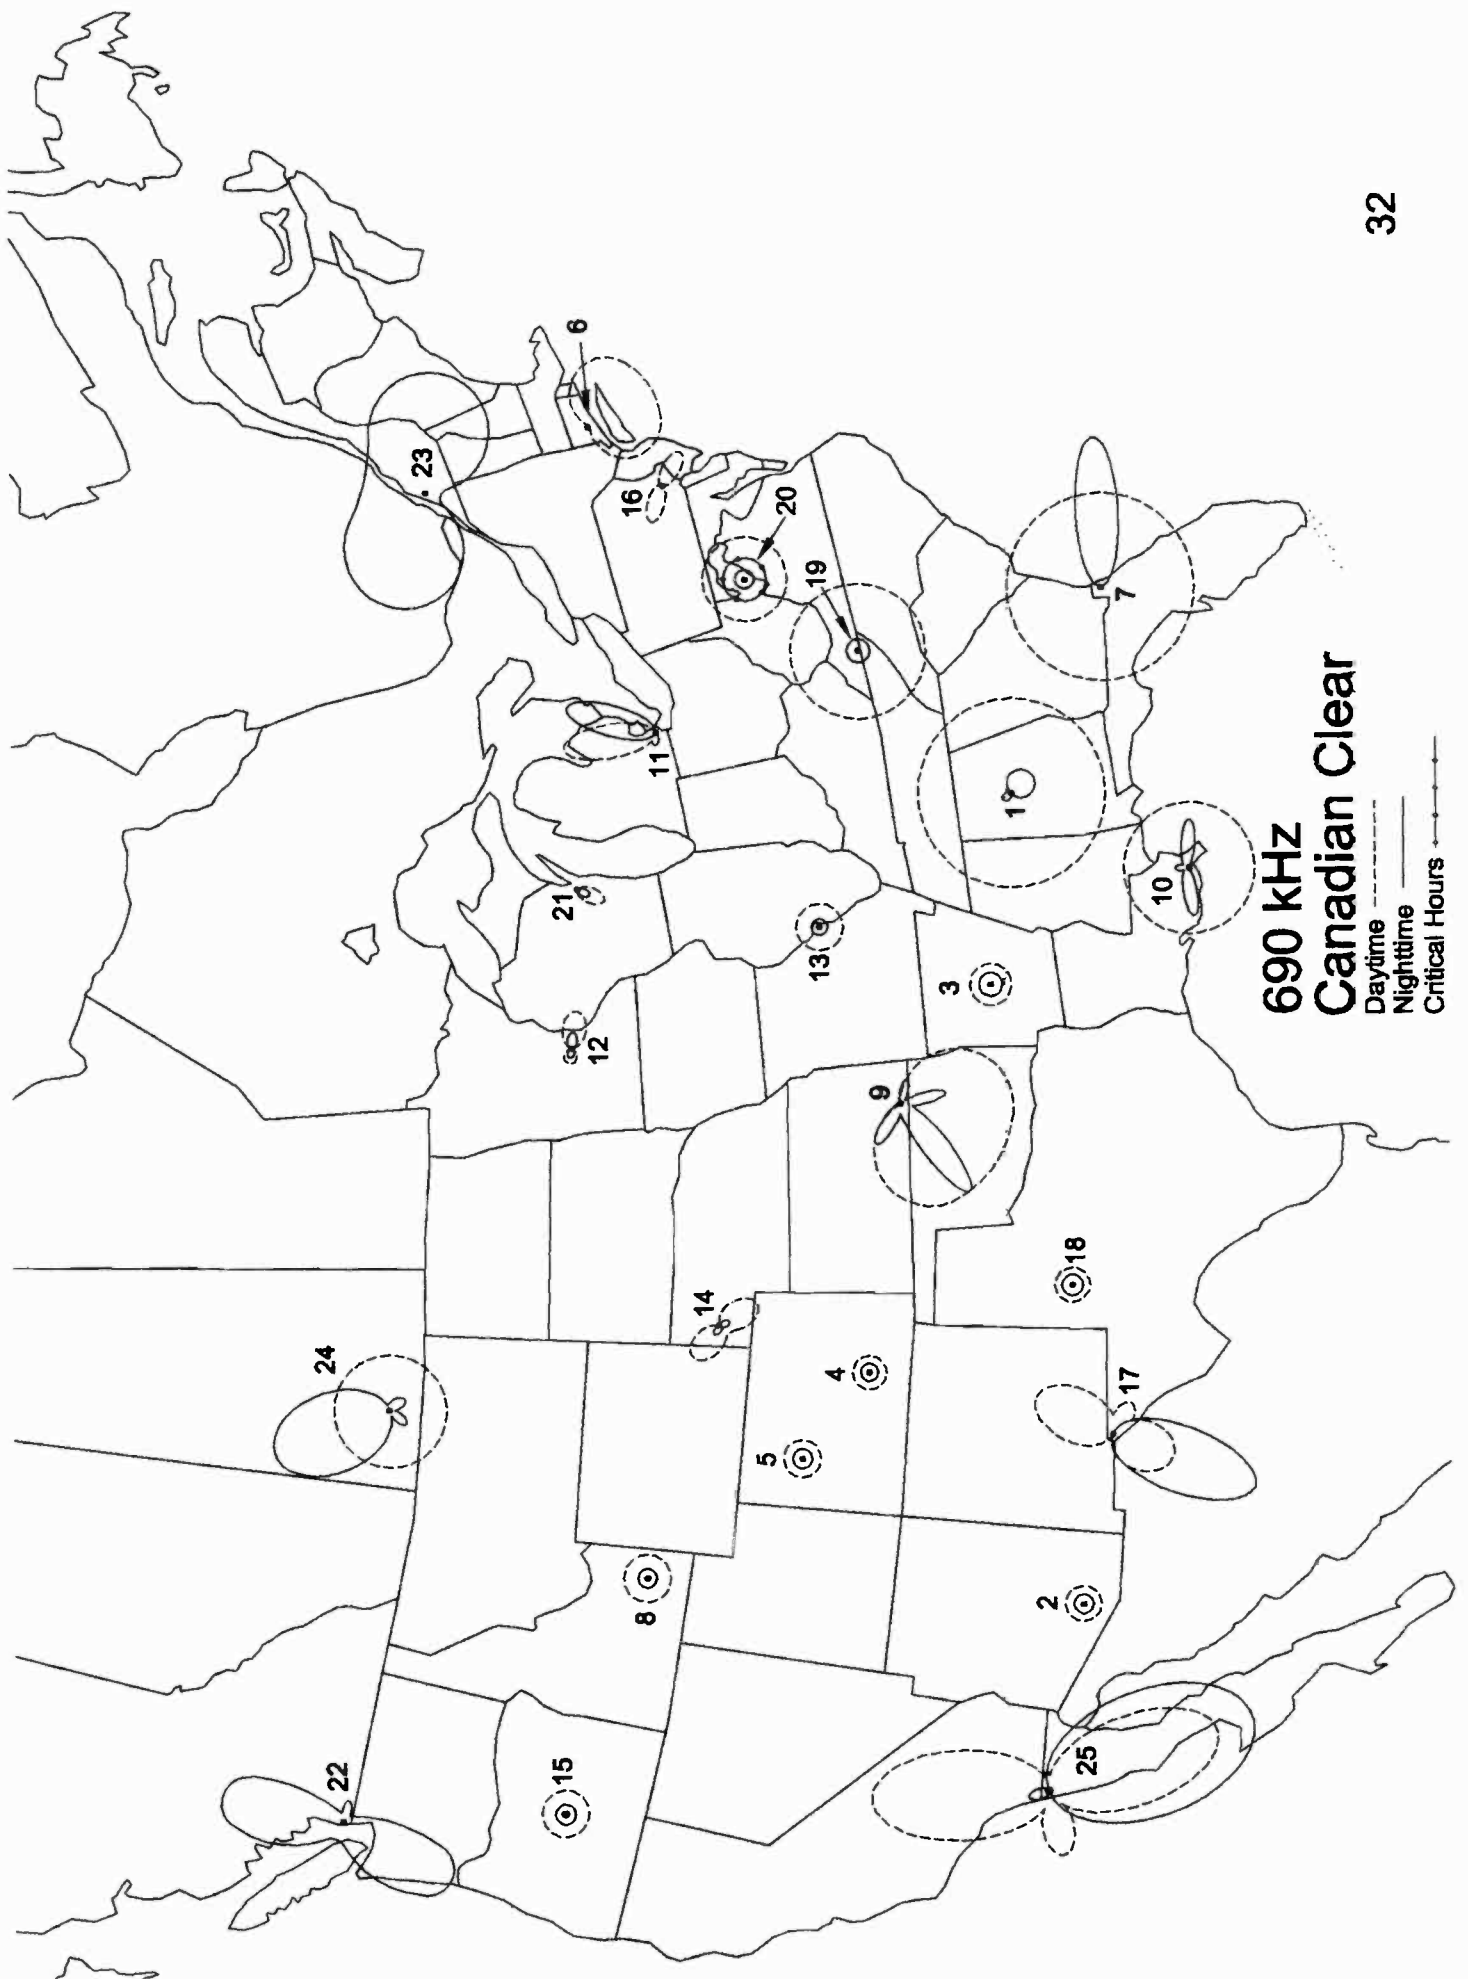

690 kHz Canadian Clear

Daytime

Nighttime

Critical Hours