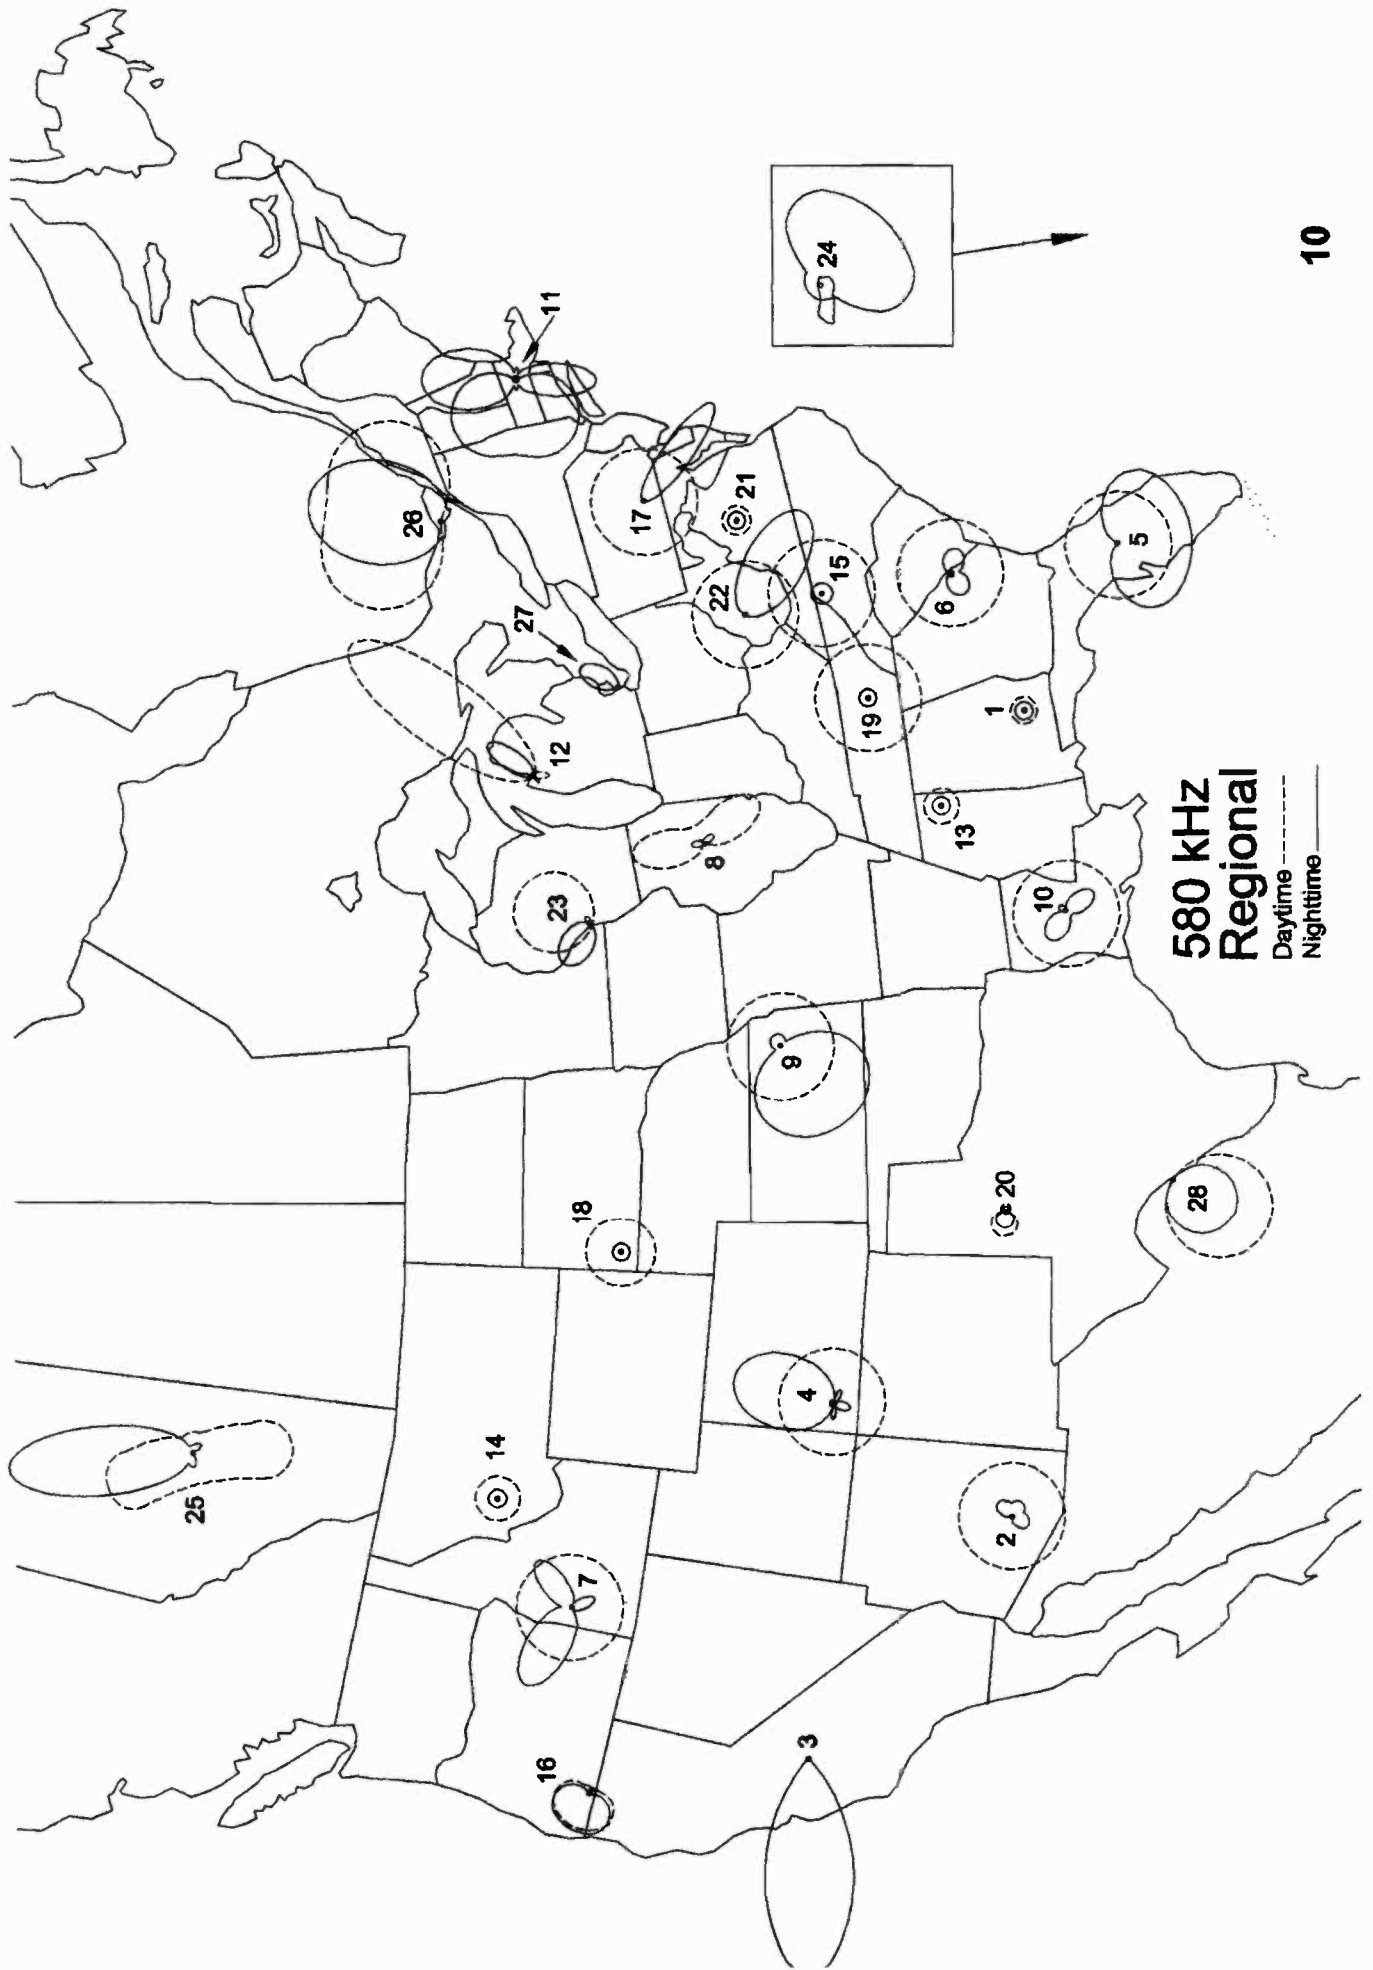

550 kHz

- A Anchorage, AK
- 1 Phoenix, AZ
- 2 Bakersfield, CA
- 3 Breen, CO
- 4 Craig, CO
- 5 Fleming Island, FL
- 6 Gainesville, GA
- H Wailuku, HI
- 7 Salina, KS
- 8 St. Louis, MO
- 9 Butte, MT
- 10 Buffalo, NY
- 11 Pinehurst, NC
- 12 Statesville, NC
- 13 Bismarck, ND
- 14 Cincinnati, OH
- 15 Corvallis, OR
- 16 Pawtucket, RI
- 17 Midland, TX
- 18 San Antonio, TX
- 19 Waterbury, VT
- 20 Harrisonburg, VA
- 21 Blaine, WA
- 22 Wausau, WI
- 23 Ponce, PR
- 24 Ciudad Cuauhtemoc, CH

**550 kHz
Regional**
Daytime - - - - -
Nighttime ———

560 kHz

- 1 Dothan, AL
- A Kodiak, AK
- 2 Yuma, AZ
- 3 San Francisco, CA
- 4 Denver, CO
- 5 Miami, FL
- 6 Chicago, IL
- 7 Middlesboro, KY
- 8 Portland, ME
- 9 Frostburg, MD
- 10 Springfield, MA
- 11 Monroe, MI
- 12 Duluth, MN
- 13 Springfield, MO
- 14 Great Falls, MT
- 15 Elizabeth City, NC
- 16 Philadelphia, PA
- 17 Columbia, SC
- 18 Brentwood, TN
- 19 Memphis, TN
- 20 Beaumont, TX
- 21 Wenatchee, WA
- 22 Beckley, WV
- 23 Owen Sound, ON
- C Dawson, YT

590 kHz

- A Anchorage, AK
- 1 San Bernardino, CA
- 2 South Lake Tahoe, CA
- 3 Pueblo, CO
- 4 Clewiston, FL
- 5 Panama City, FL
- 6 Atlanta, GA
- H Honolulu, HI
- 7 Idaho Falls, ID
- 8 Wood River, IL
- 9 Lexington, KY
- 10 Boston, MA
- 11 Ironwood, MI
- 12 Kalamazoo, MI
- 13 Glendive, MT
- 14 Omaha, NE
- 15 Albany, NY
- 16 Rutherfordton, NC
- 17 Eugene, OR
- 18 Scranton, PA
- 19 Uniontown, PA
- 20 Lawrenceburg, TN
- 21 Austin, TX
- 22 Cedar City, UT
- 23 Bon Air, VA
- 24 Spokane, WA
- 25 Terrace, BC
- 26 Flin Flon, MB
- 27 Sussex, NB
- 28 St. John's, NL
- 29 Toronto, ON
- 30 Rio Bravo, TA