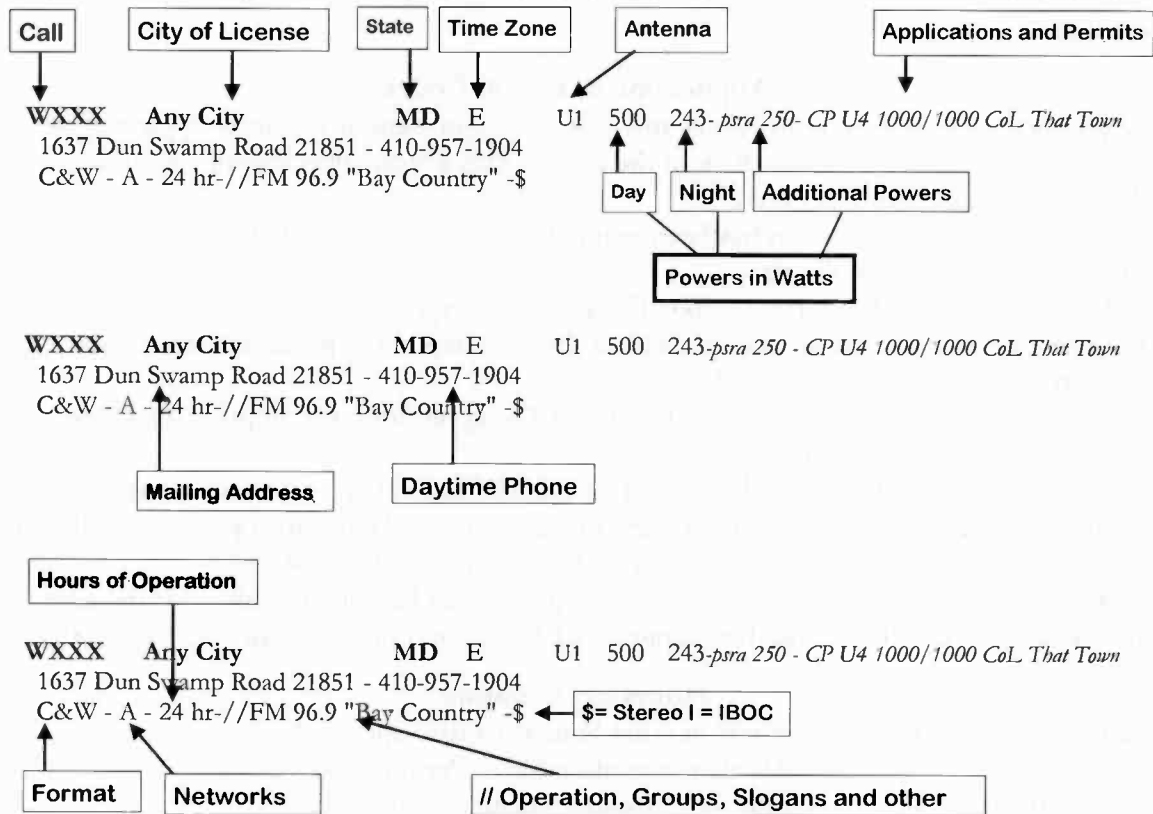

How to read the AM Radio Log

Call

The call letters of the station or an indication that it is the Voice of America (VOA) station on 1180 kHz. Calls of stations that have not previously operated on a given frequency contain a #: C#, K# or W# (with a number for database integrity). A small "n" is a nighttime only operation.

City of license

City of License, or in certain cases, multiple cities used for legal station identification. These are shown as they appear in the FCC database. Even though you may hear multiple cities announced during an ID, that is usually for promotional reasons. My local KEPN-1600 ID's as "Lakewood-Denver"; Lakewood is the City of License, and Denver is the major market that is served. In these instances, the City of License must be mentioned first.

Time Zones

A = Atlantic (E +1) or Alaskan (E -4) N = Newfoundland (E +1 1/2) E = Eastern C = Central (E -1) M = Mountain (E -2) P = Pacific (E -3) H = Hawaiian (E -5)
(+) = Does not observe Daylight time

Antenna Codes (See Page vii)

Additional Powers

These include CH Critical Hours (See page viii). PSSA, psra and LSRA (See Page x). We also show some STA, Special Temporary Authority. The FCC, under certain situations, will allow a station to operate with facilities other than those shown on their license. These in-