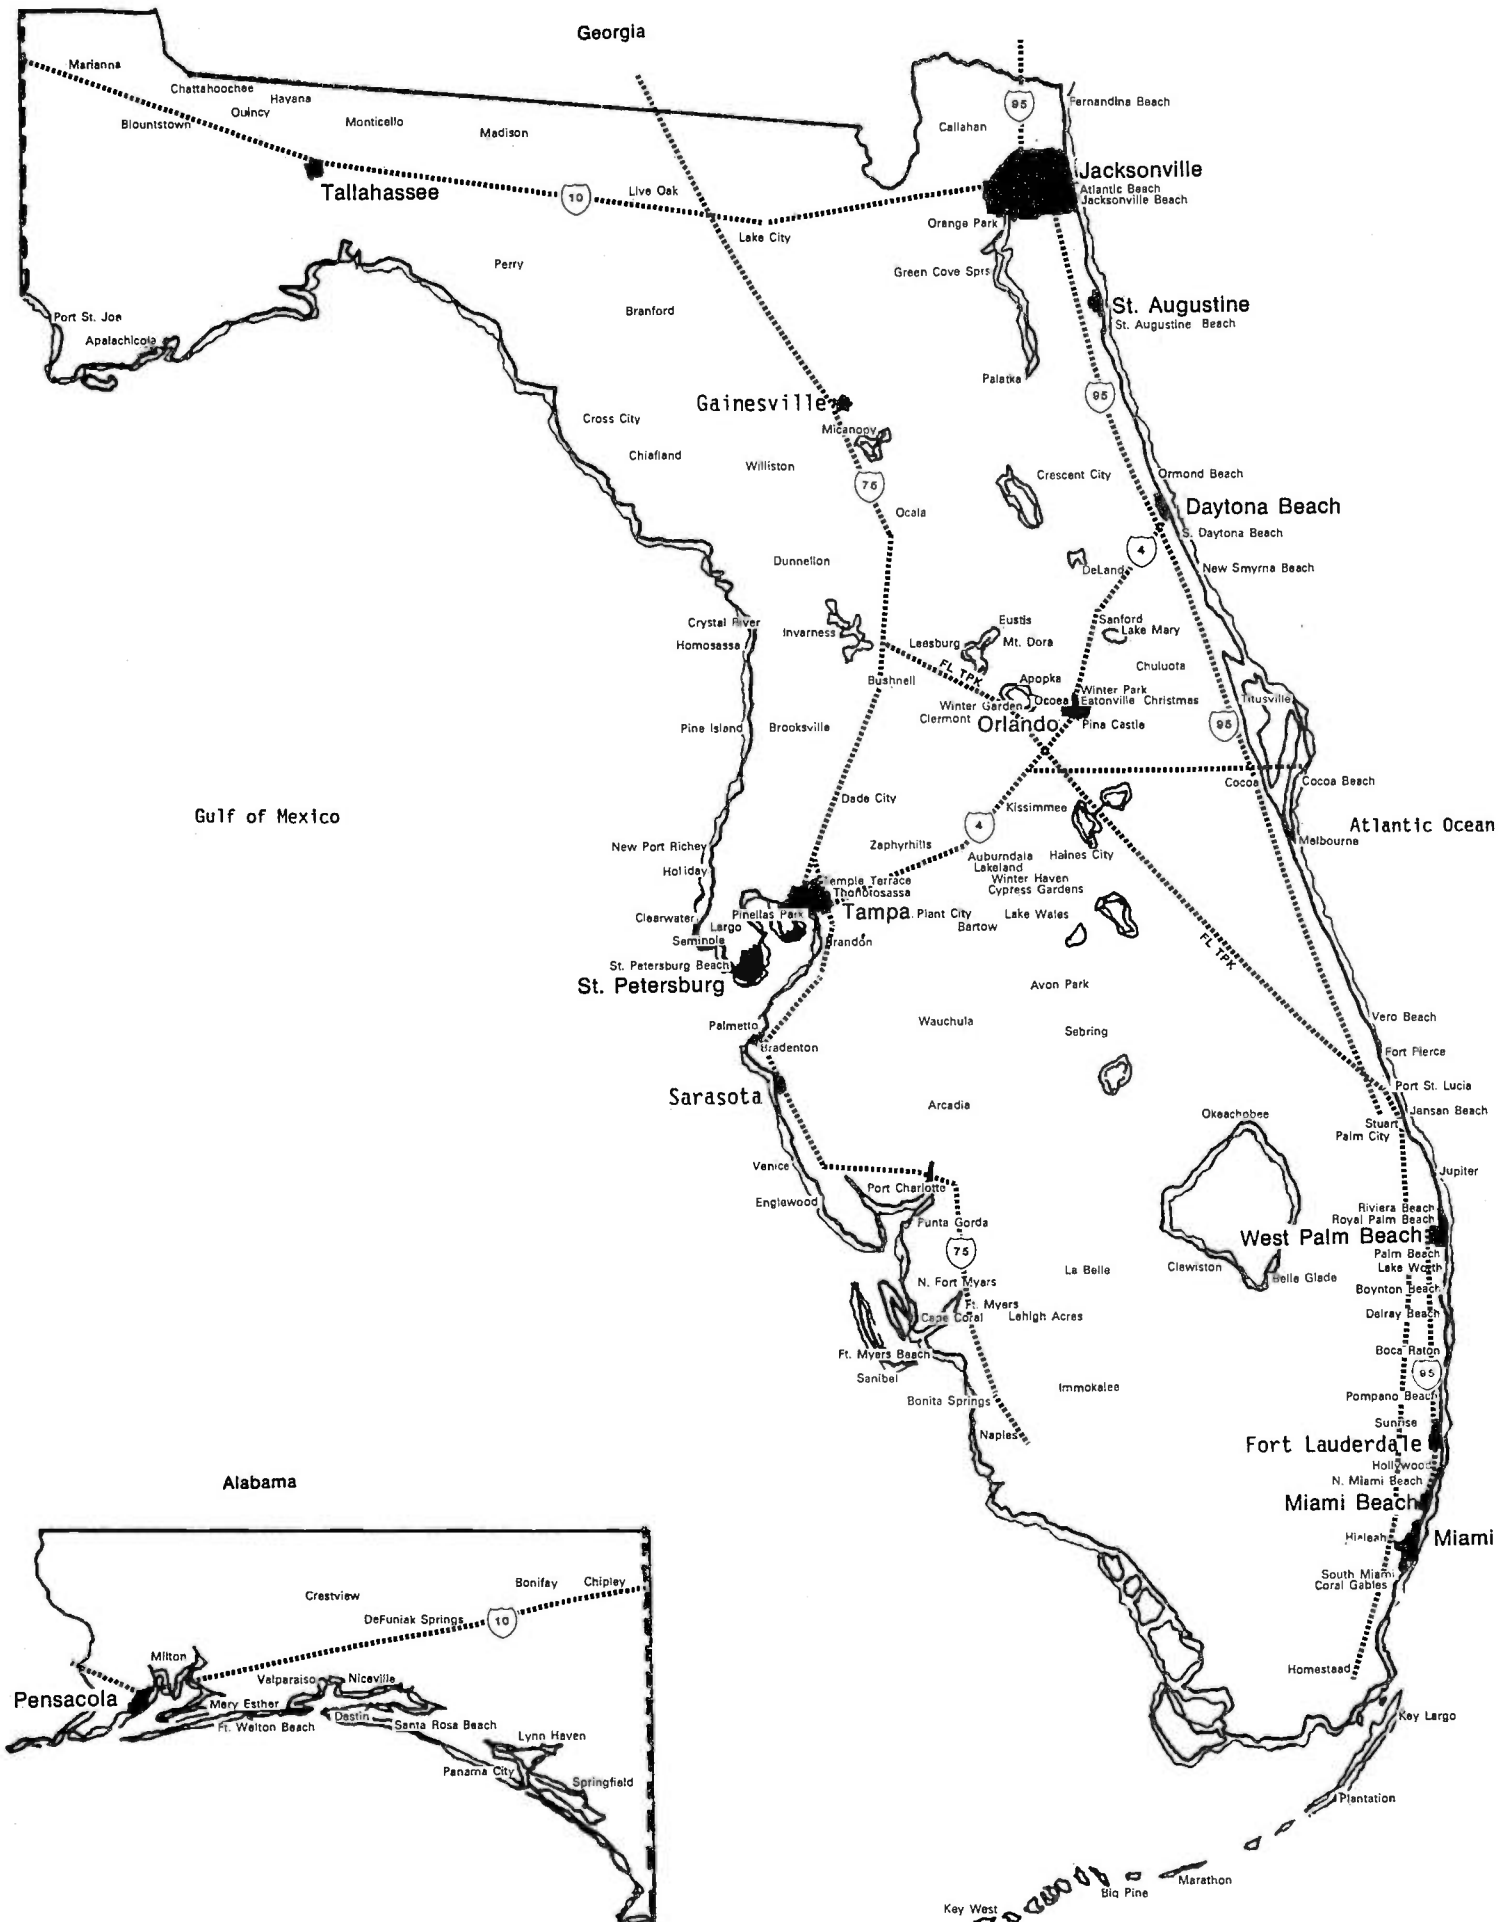

Highway 18 Radio

FLORIDA