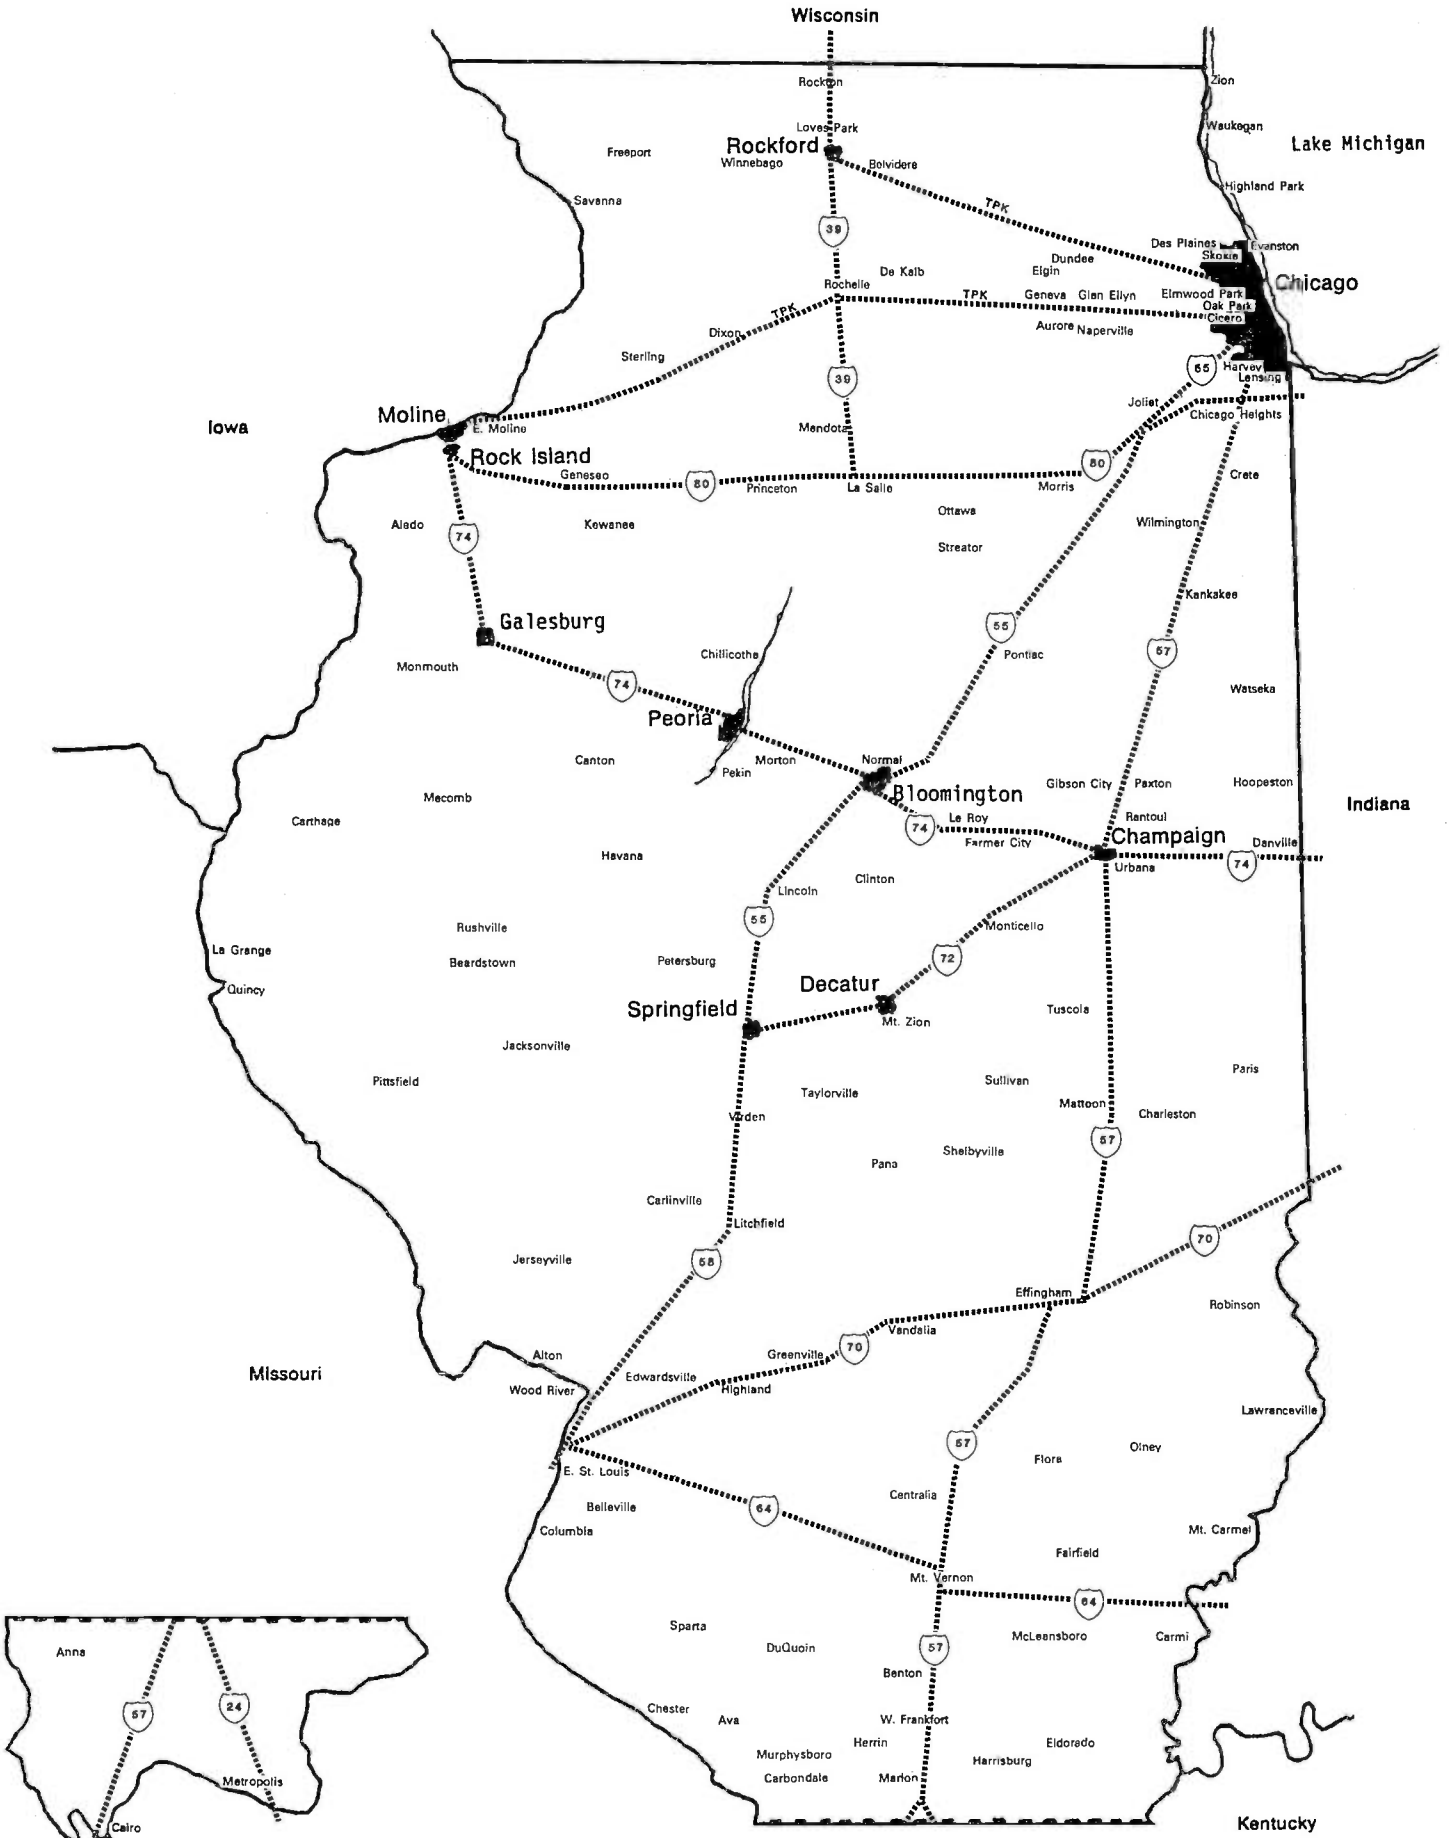

Highway 26 Radio

ILLINOIS