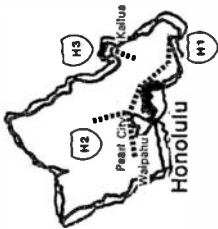

CONNECTICUT RHODE ISLAND LONG ISLAND

Highway Radio 17

Highway 18 Radio

FLORIDA

Highway 20 Radio

FLORIDA

WFLZ	FM93.3	100 kw	A	Valparaiso-Niceville				West Palm Beach				Winter Garden			
WRBQ	FM104.7	100 kw	M	WFSH	AM1340	1 kw	A	WEAT	AM850	5 kw	D	WOKB	AM1600	5 kw	F
WTLS	AM1110	10 kw	J	Venice				WEAT	FM104.5	100 kw	D	Winter Haven			
WUSA	FM100.7	100 kw	A	WAMR	AM1320	5 kw	E	WPBG	AM1290	5 kw	O	WSIR	AM1490	1 kw	L
WUSF*	FM89.7	100 kw	K	WCTQ	FM92.1	3 kw	O	WIRK	FM107.9	100 kw	O	WYXY	AM1360	5 kw	A
Temple Terrace				Vero Beach				WJNO	AM1230	1 kw	R	Winter Park			
WTWP	AM1150	5 kw	F	HAVN	FM105.5	2.75 kw	O	WNGS	FM92.1	2 kw	A	WPRD	AM1440	5 kw	J
HQBH	AM1300	5 kw	V	WAXE	AM1370	1 kw	E	WXEL*	FM90.7	25 kw	K	WLOQ	FM103.1	3 kw	EE
Titusville				WGYL	FM93.5	3 kw	D	Williston				Zephyrhills			
WAMT	AM1060	10 kw	O	MTTB	AM1490	1 kw	R	WFEZ	FM92.1	3 kw	D	WPAS	AM1400	1 kw	FF
WP10	FM89.3	7 kw	J	Wauchula				Wilton Manors							
WSCF	FM98.3	3 kw	A	WAUC	AM1310	5 kw	O	WEXY	AM1520	1 kw	J				