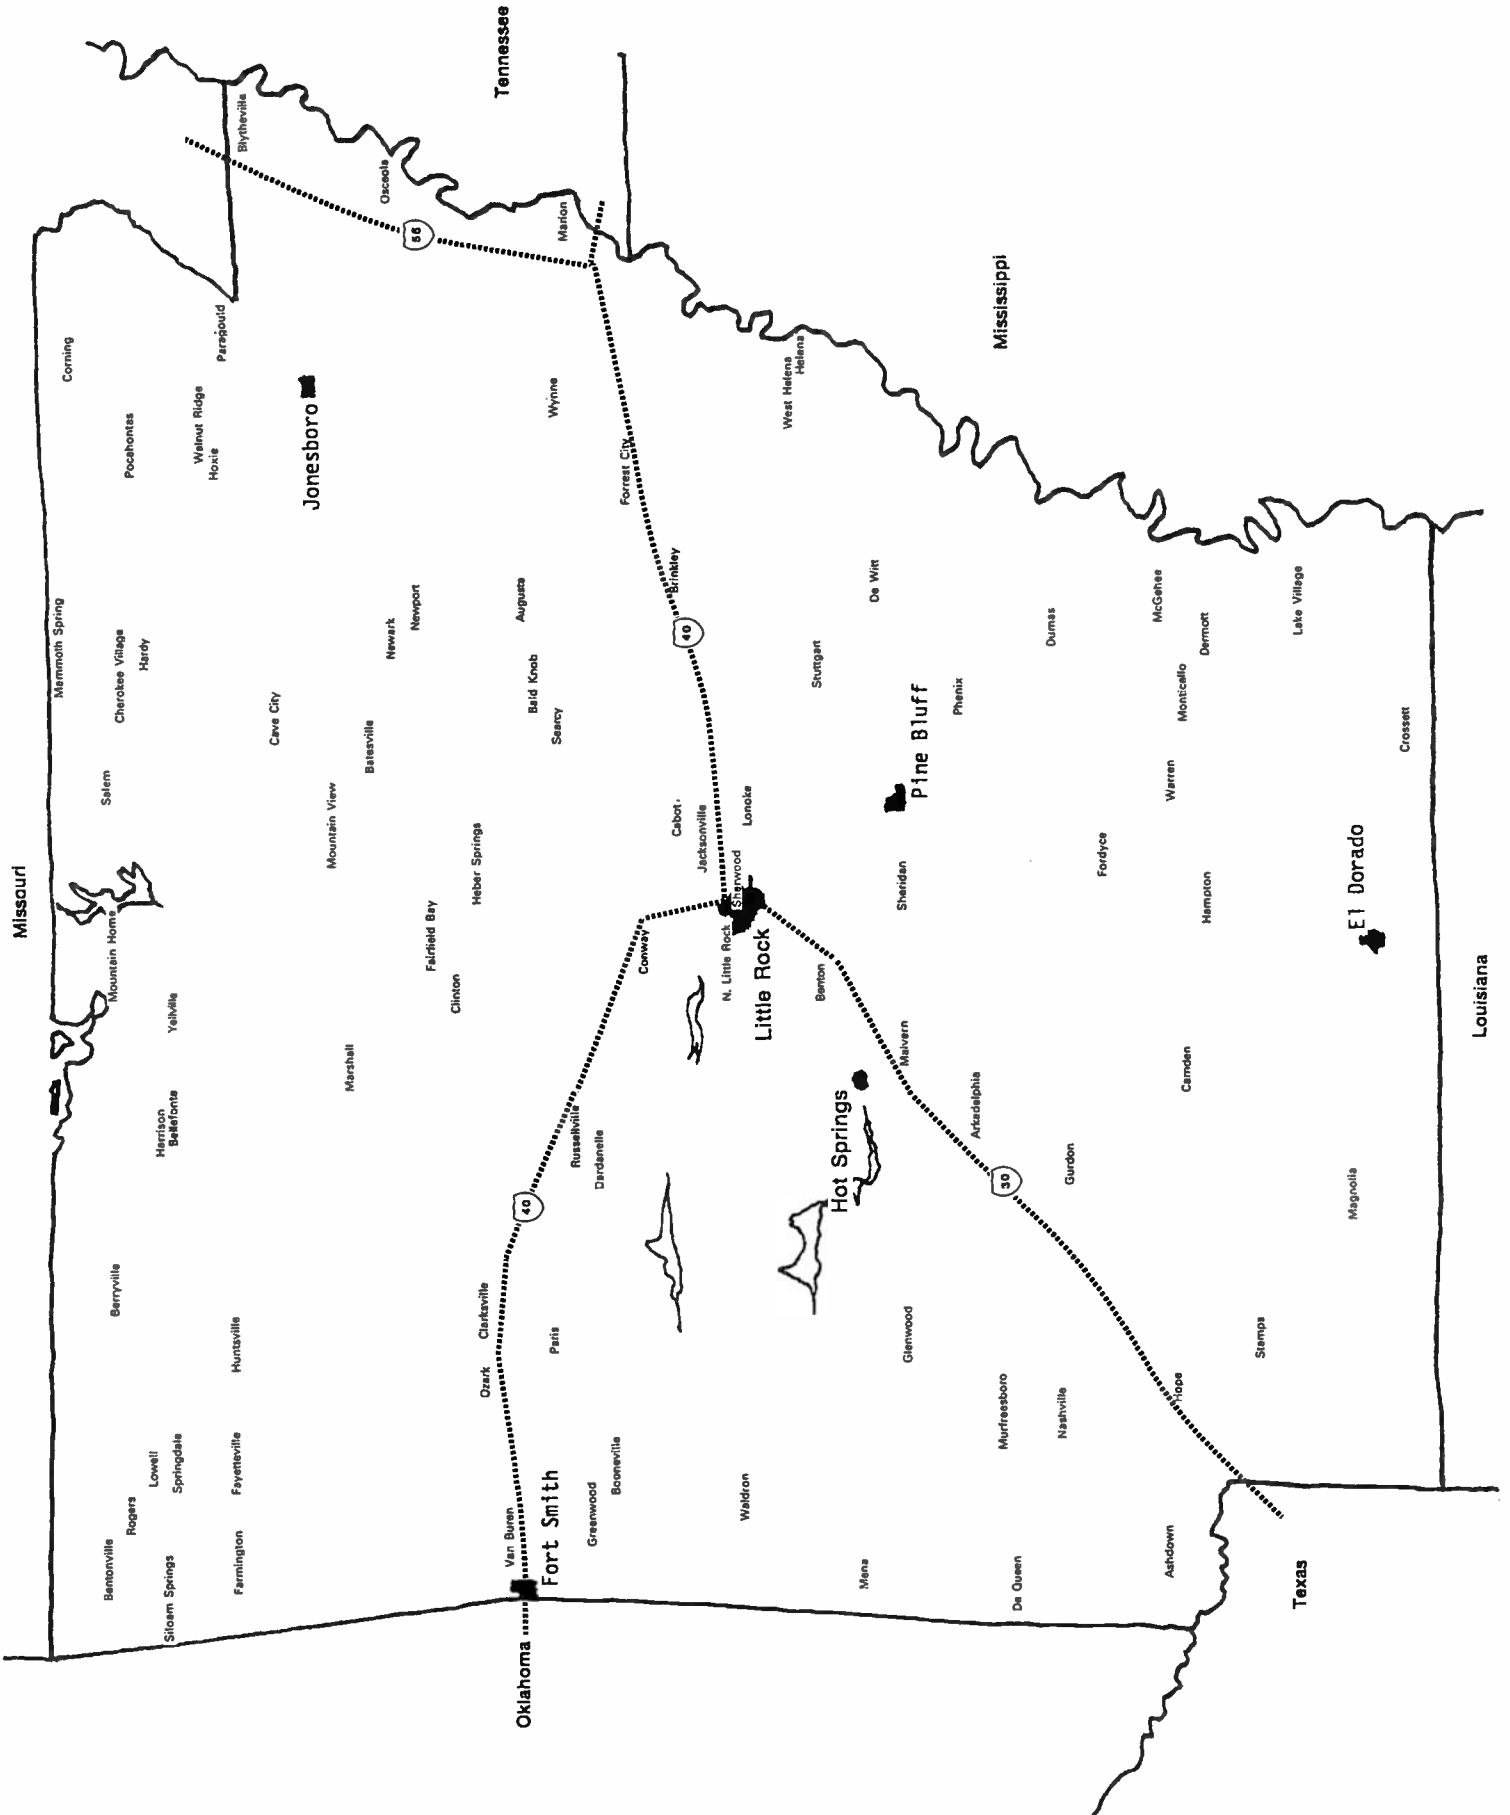

Highway 6 Radio

ARIZONA

ARIZONA

Highway 7 Radio

<p>Apache Junction KVVA FM107.1 3 kw V</p> <p>Arizona City KXHK FM106.3 35 kw V</p> <p>Benson KAVV FM97.7 2.65 kw O</p> <p>Bisbee KZMK FM92.1 3 kw N</p> <p>Bullhead City KBAS AM1490 1 kw O KFLG FM102.3 100 kw O</p> <p>Casa Grande KPIN AM1260 1 kw O</p> <p>Chandler KMLE FM107.9 100 kw J</p> <p>Clifton KCUZ AM1490 1 kw A</p> <p>Coolidge KCKY AM1150 5 kw O KQEZ FM103.9 3 kw O</p> <p>Cottonwood KSMK FM95.9 3 kw N KVRD AM1600 1 kw E</p> <p>Douglas KAPR AM930 2.5 kw O KDAP AM1450 1 kw O</p> <p>Flagstaff KAFF AM930 5 kw A KAFF FM92.9 50 kw O KCLS AM600 5 kw A KNAU* FM88.7 100 kw K KMGN FM93.9 100 kw A KVNA AM690 1 kw A</p> <p>Florence KGUS AM1030 5 kw O</p> <p>Glendale KKFR FM92.3 100 kw N KLFF AM1360 5 kw E</p> <p>Globe KEYX FM100.3 37 kw C KYOR AM1240 1 kw O</p> <p>Green Valley KFXX FM92.1 3 kw N KGVY AM1080 1 kw E</p>	<p>Holbrook KDJI AM1270 5 kw A</p> <p>Kingman KAAA AM1230 1 kw O KZZZ FM94.7 3 kw A</p> <p>Lake Havasu City KBBC FM101.1 100 kw FF KFWJ AM980 1 kw A</p> <p>Marana KXMG FM98.3 3 kw O</p> <p>Mesa KJAA AM1510 10 kw O KZZP AM1310 5 kw N KZZP FM104.7 100 kw N</p> <p>Mesa-Phoenix KDKB FM93.3 100 kw C</p> <p>Miami KIKO AM1340 1 kw L</p> <p>Page KPGE AM1340 1 kw O KXAZ FM93.5 3 kw N</p> <p>Parker KLPZ AM1380 2.5 kw D KNDX FM99.3 3 kw FF KWFH FM90.1 3 kw J</p> <p>Payson KMKG AM1420 2.5 kw A</p> <p>Phoenix KAMJ AM1230 1 kw A KAMJ FM101.5 100 kw A KASA AM1540 10 kw J KFLR FM90.3 3 kw J KFYI AM910 5 kw R KHBP AM1280 1 kw J KJZZ* FM91.5 100 kw EE KLLI FM98.7 115 kw A KLZI FM99.9 100 kw A KME0 AM740 1 kw D KME0 FM96.9 100 kw D KOOL AM960 5 kw L KOOL FM94.5 100 kw L KOY AM550 5 kw A KOY FM95.5 96 kw N KPHX AM1480 1 kw V</p>	<p>KSUN AM1400 1 kw V KTAR AM620 5 kw R KVVA AM860 1 kw V</p> <p>Prescott KAHM FM103.9 3 kw D KNOT AM1450 1 kw O KNOT FM98.3 3 kw A KYCA AM1490 1 kw R</p> <p>Prescott Valley KIHK FM106.3 3 kw A KLKY AM1130 1 kw E</p> <p>Quartzsite KBUX FM94.3 3 kw A</p> <p>Safford KATO AM1230 1 kw FF KXXQ FM94.1 100 kw A</p> <p>Sahuarita KQTL AM1210 1 kw V</p> <p>Scottsdale KOPA AM1440 5 kw FF KSLX FM100.7 100 kw L</p> <p>Sedona KAZM AM780 5 kw FF</p> <p>Show Low KRFM FM96.5 100 kw A KVSL AM1450 1 kw L</p> <p>Sierra Vista KMFI AM1470 2.5 kw A KTAN AM1420 1 kw O KTAZ FM100.9 3 kw A</p> <p>Springerville-Eager KQAZ FM101.7 3 kw FF KRZY AM1400 1 kw O</p> <p>Stafford KXXQ FM94.1 100 kw O</p> <p>Sun City KONC FM106.3 3 kw K</p> <p>Tempe KNIX AM1580 50 kw O KVKQ AM1060 5 kw D KUPD FM97.9 100 KW C</p> <p>Thatcher KFMH FM99.1 50 kw A</p>	<p>Tolleson KRDS AM1190 5 kw J KKEG AM1010 1 kw J</p> <p>Tuba City KTBA AM1050 5 kw J</p> <p>Tucson KAIR AM1490 1 kw L KCEE AM790 5 kw A KCUB AM1290 1 kw O KFLT AM830 50 kw J K11M FM99.5 96 kw O KJVK FM94.9 96.5 kw D KKPW AM1450 1 kw W KLPX FM96.1 93 kw C KNST AM940 1 kw R KRQQ FM93.7 25.5 kw A KTKT AM990 10 kw A KTUC AM1400 1 kw R KUAT* AM1550 50 kw R KUAT FM90.5 12.5 kw K KWHM FM92.9 100 kw A KXCI FM91.7 3 kw DD KXEW AM1600 1 kw V</p> <p>Wickenburg KCIW AM1250 1 kw O KCIW FM105.5 3 kw O</p> <p>Willcox KHIL AM1250 5 kw O KWCX FM98.3 3 kw N</p> <p>Williams K0AN AM1180 10 kw O K0AN FM96.7 3 kw O</p> <p>Window Rock KHAC AM1110 10 kw J KTNH AM560 50 kw O</p> <p>Winslow KINO AM1230 1 kw O</p> <p>Yuma KAMC* AM1320 1 kw DD KBLU AM560 1 kw A KEZC AM1400 1 kw FF KJOK FM93.1 100 kw N KTTI FM95.1 25 kw O KYXI FM100.9 3 kw A</p>
---	--	---	---