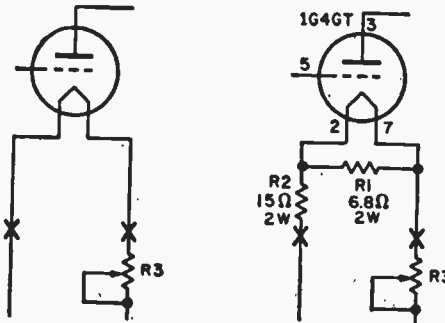

you should have approximately 1.4 volt at the tube filament. The old 201A (O1A) has a 5-volt filament which draws 0.25 amp. In old sets filament current is usually controlled with a rheostat (R3). Leave the rheostat in the circuit so you can control filament current (volume or gain).