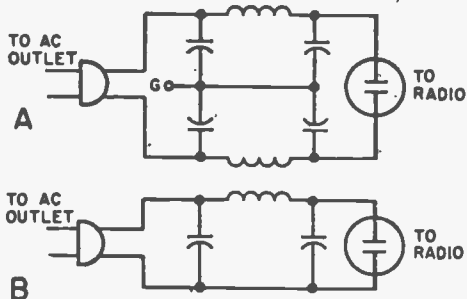

receiver. However, if your set is an AC-DC type (no power transformer), the line filter should use the circuit shown in the Diagram B, and the chassis should *not* be connected to the filter. If hum persists, reverse the plug at the electric outlet and/or at the filter output. The choke should be in the ungrounded leg of the power line.