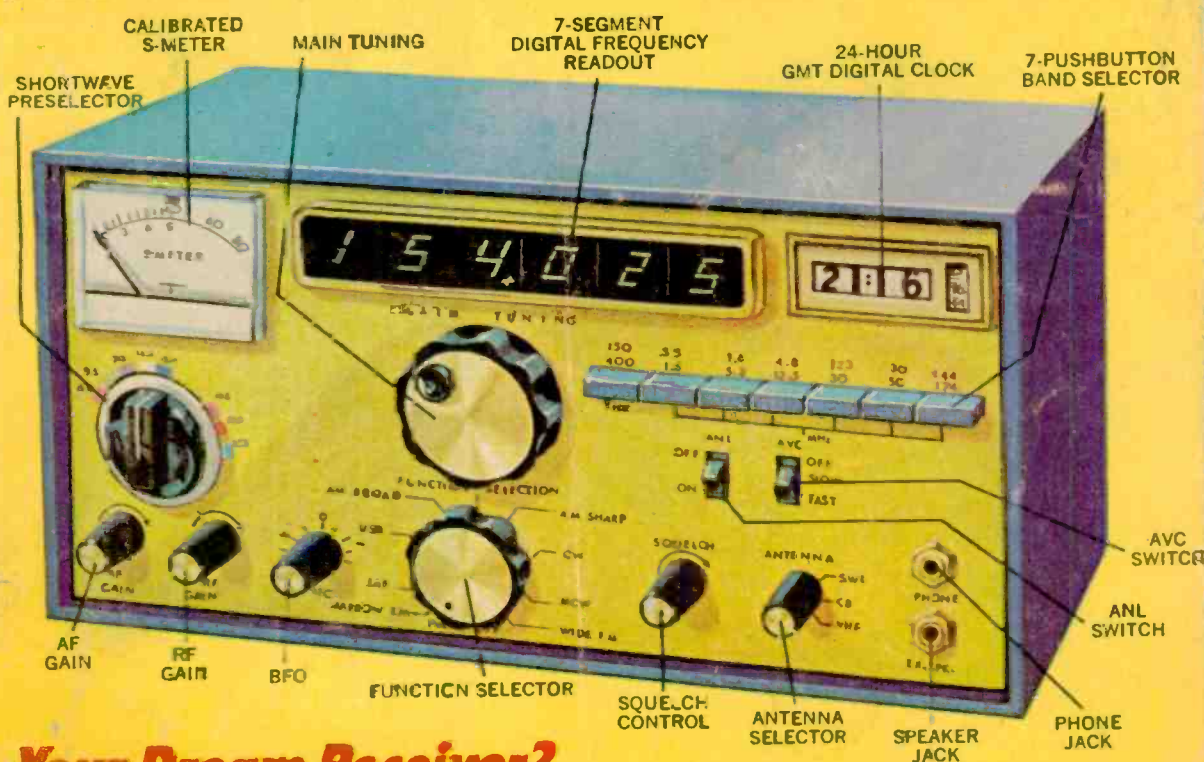

communications WORLD

Formerly Radio-TV EXPERIMENTER

INCLUDING THE **COMPLETE WHITE'S RADIO LOG**

AM-FM-TV-SHORTWAVE

CERTIFIED \$4.50 BONUS VALUE

Discover the World of Shortwave Listening

- Lowdown on buying your Dream Receiver!
 - Antenna facts on long-wires and dipoles!
 - How to succeed at Shortwave DXing!
- Plus**—how to pull in those BCB toughies!