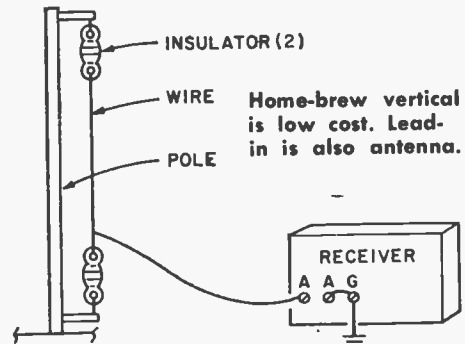

tle horizontal space. For this reason it can be a boon to the apartment dweller without a large backyard.

If you can find a tall object from which to suspend a wire vertical, fine. Or a pipe or whip-type antenna may be the answer. It, again, must be insulated from the ground.

If you live on an upper floor of an apartment building or university dormitory you can create a simple temporary vertical antenna by dropping a length of insulated wire from your window, letting it hang down several stories, at least until the landlord or the tenants below get curious.

There are many more sophisticated antenna designs you may wish to try. Two books on the subject which you'll find useful in learning more about skywire topics are *The ARRL Antenna Book*, and the *Amateur Radio Antenna Handbook*, published by Howard W. Sams and Co.