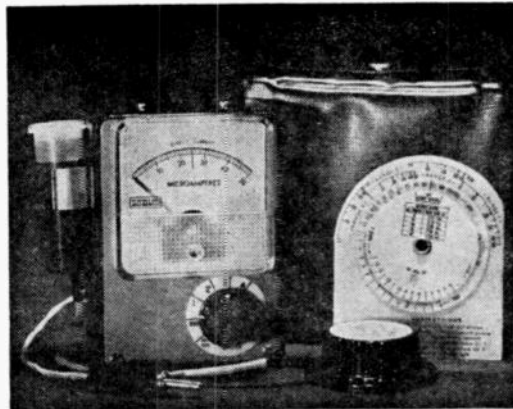

O, om	old man (male)	Superhet	superheterodyne receiver
PFX	prefix	Svc	service
Pgm	program	SW, sw	shortwave
POD	path of darkness	SWBC	shortwave broadcast
pop	popular (music)	SWL	shortwave listener (any DXer)
ppgn	Portuguese-speaking	SWLing	shortwave listening (any DXing)
prop	propagation		
pse	propagation		
PTP	point-to-point (Utility communications stations)	TC	time check announcement
		t/i	tune in
QRA	address	tnx	thanks
QRM	any interfering station or man-made interference	TS	tuning signal
		TX, tx	transmitter
		UDX	utility (station), DXing
QRN	static		
QRT	sign off	unid	unidentified
QSB	fading	unk	unknown
QSL	verification	urs	yours
QSP	reply to		
QTH	location	V	varies (as time or frequency), voice, verification (QSL)
R	radio		
rag	magazine		
rcd	received	v/c	verification card
rcvd	received	verlo	verification
rcvr	receiver	vert	vertical antenna
re	concerning	VFO	variable frequency oscillator
Re	report		
Red.	Rediffusion		
Rel	religious relay(ing)	v/s	person signing a verification for station
RF	radio frequency		
Rp	return postage	vy	very
rpt	report	watsa	what do you say?
RRI	Radio Republik Indonesia	WCNA	West coast of North America
RTTY	radioteletype	wilco	will comply, will do
RVOG	Radio Voice of the Gospel (Ethiopia)	wk	week, work, weak
RX, rx	receiver	wrp	weather report
S	unit of signal strength	wx	weather
SASE	self-addressed envelope with stamp affixed used for replies	xmsn	transmission
		xmtr	transmitter
sched	scheduled(d)	xtal	crystal
scope	oscilloscope		
sez	says	YL	girl or unmarried woman
shud	should		
sig	signal	Z	Zulu (or GMT) time
SINPO	signal reporting code		
		73	best regards, or more generally, goodbye
sked	schedule	88	love and kisses
s/on	sign on		
s/off	sign off		
Sp	Spanish language		
-SS	Spanish-speaking		
stn	station		

NOW, BETTER THAN EVER the new and improved S&M supersensitive photo meter

Here is a precision instrument that meets the highest standards of any meter available. It offers consistently accurate readings at very low light levels, which, if required, can be converted to ft.-candles from a graph supplied. Researchers, scientists, educators and hobbyists have confirmed that this meter can read light levels as low as 0.000245 ft.-candles.

The S&M Supersensitive Photo Meter uses the newest Clairex Corp. CL-505L Cadmium Sulfide Light Cell to measure light levels from twilight to bright sunlight at ASA speeds of 3 to 25,000. A new 1/2" high easel type probe and also a miniature probe are now available as accessories. The Computer included gives F stops from .7 to 90; lists exposure time from 1/15,000 sec. to 8 hrs.; 4 range selection; EV-EVS-LV settings; weighs only 10 ounces.

Used extensively in Photo Labs, Physics and Research Labs, Hospitals, High Schools, Universities and numerous industries. Also used with movie or still cameras, microscopes and telescopes and IS A MUST FOR PHOTOMICROGRAPHY.

FREE BOOKLET included on Photomicrography

$57.50	$2.00	$2.00
No. 102—with carrying case and Exposure Computer	carrying case only	Additional Exposure Computer Easel Probe
		$7.50

SCIENCE & MECHANICS—INSTRUMENTS DIVISION—Dept. 331
229 Park Avenue South/New York, N.Y. 10003

- ☐ No. 102—$57.50 with carrying case
- ☐ Carrying case only—$2.00
- ☐ Additional Exposure Computer—$2.00
- ☐ Easel Probe $7.50

Add 10% for Canadian and foreign order. New York City residents add 6% for N.Y.C. sales tax.

Name _____ (PLEASE PRINT)

Address _____

City _____ State _____ Zip Code _____