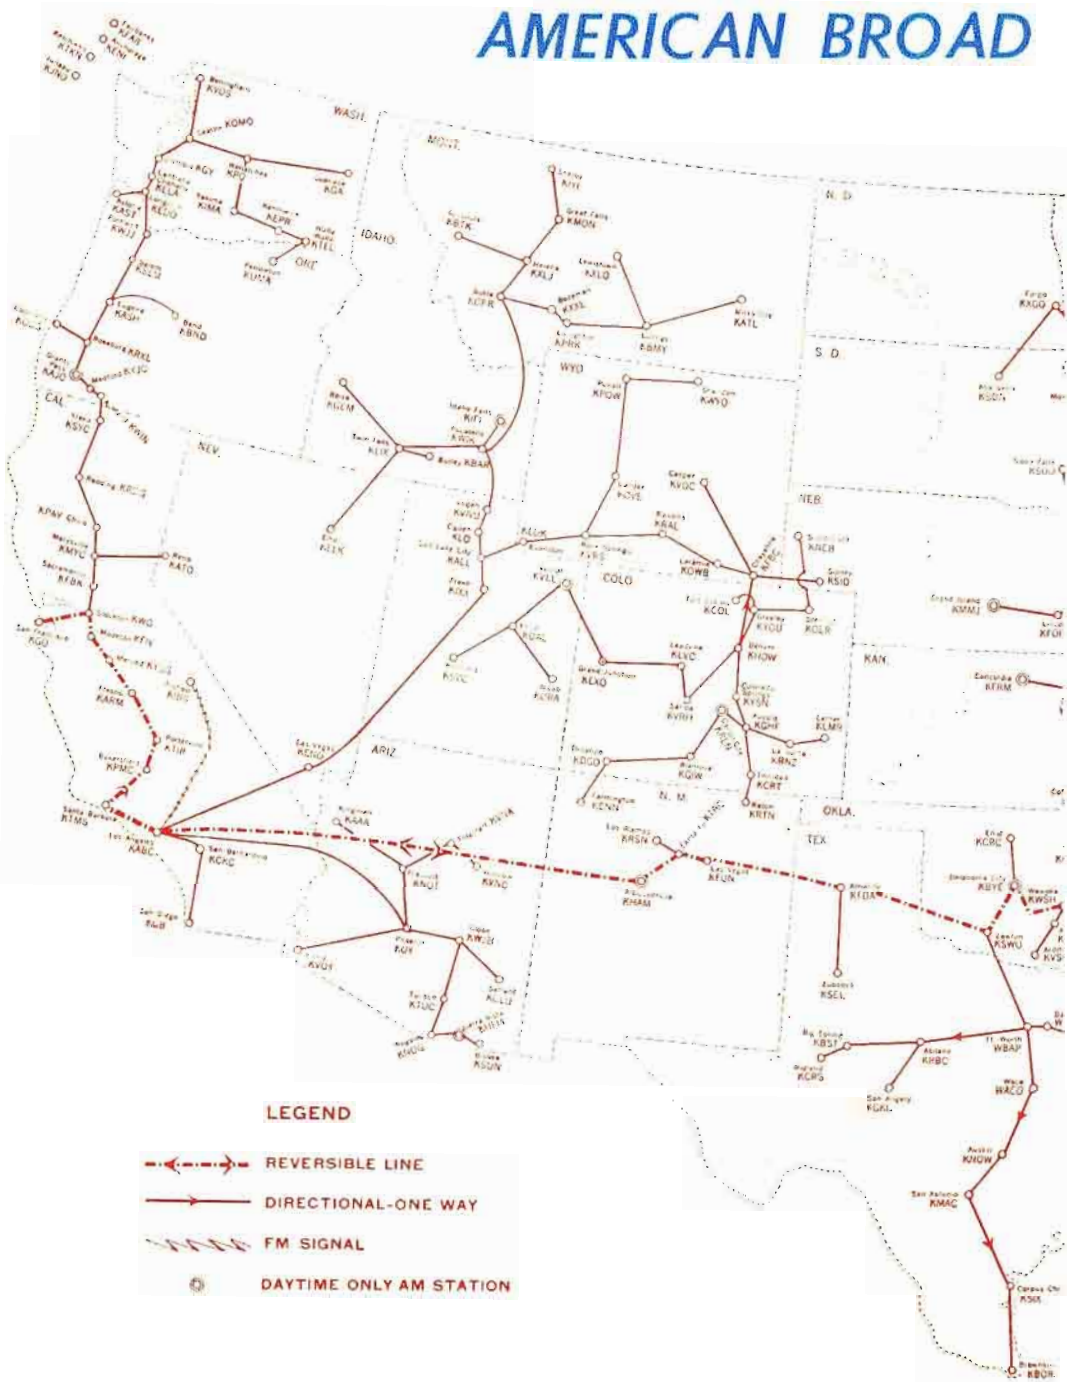

AMERICAN BROAD