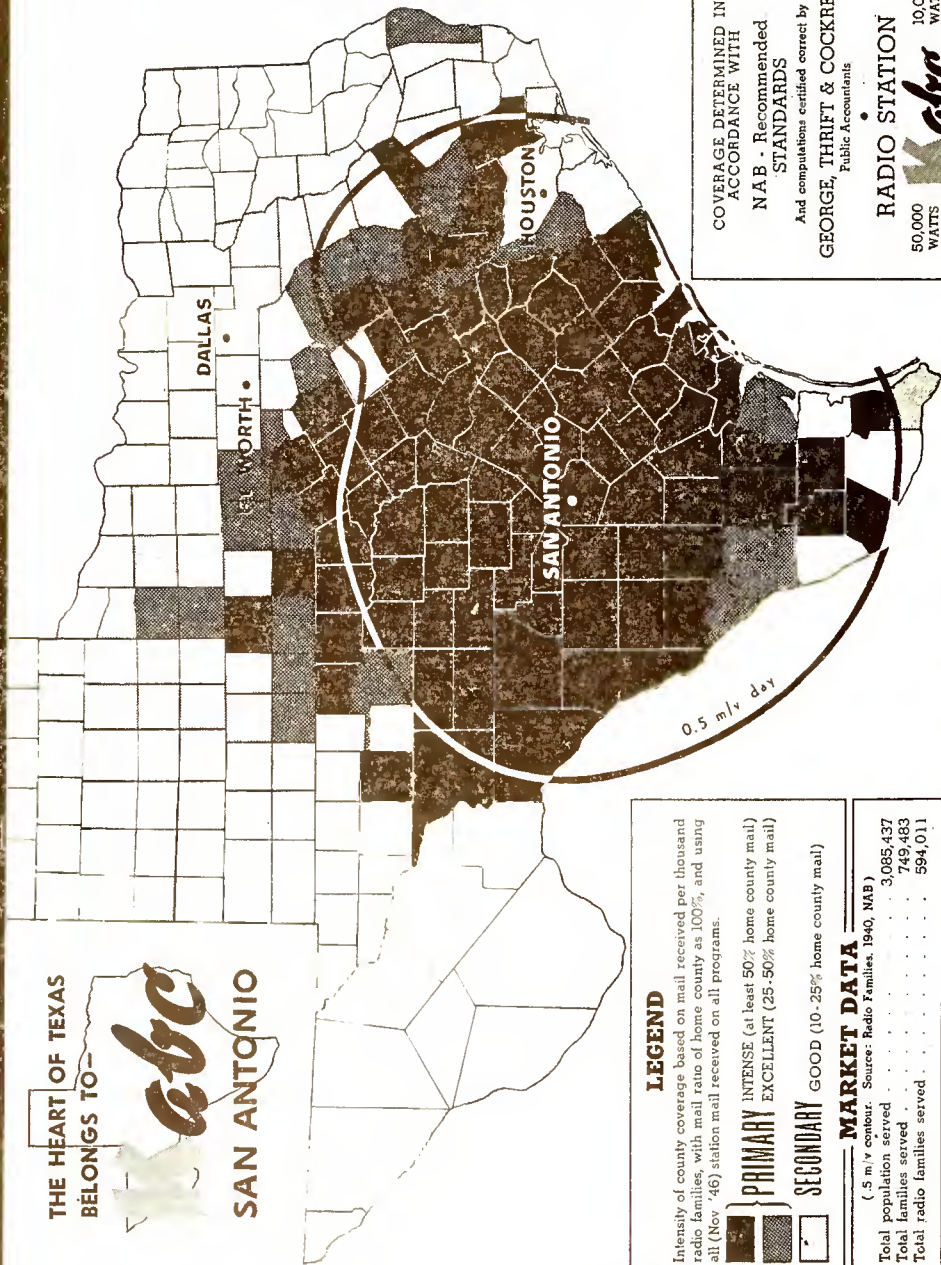

50,000 Watts on 680 KC Delivers "The Heart of Texas"

THE HEART OF TEXAS

BELONGS TO—

LEGEND

Intensity of county coverage based on mail received per thousand radio families, with mail ratio of home county as 100%, and using all (Nov '46) station mail received on all programs.

- PRIMARY INTENSE (at least 50% home county mail)
- EXCELLENT (25-50% home county mail)
- SECONDARY GOOD (10-25% home county mail)

MARKET DATA

(.5 m/v contour. Source: Radio Families, 1940, NAB)

Total population served	3,085,437
Total families served	749,483
Total radio families served	594,011

COVERAGE DETERMINED IN ACCORDANCE WITH NAB - Recommended STANDARDS

And computations certified correct by
GEORGE, THRIFT & COCKRELL
Public Accountants

RADIO STATION

50,000 WATTS Day
Kabc
10,000 WATTS Night

SAN ANTONIO

Ask Any Weed Salesman