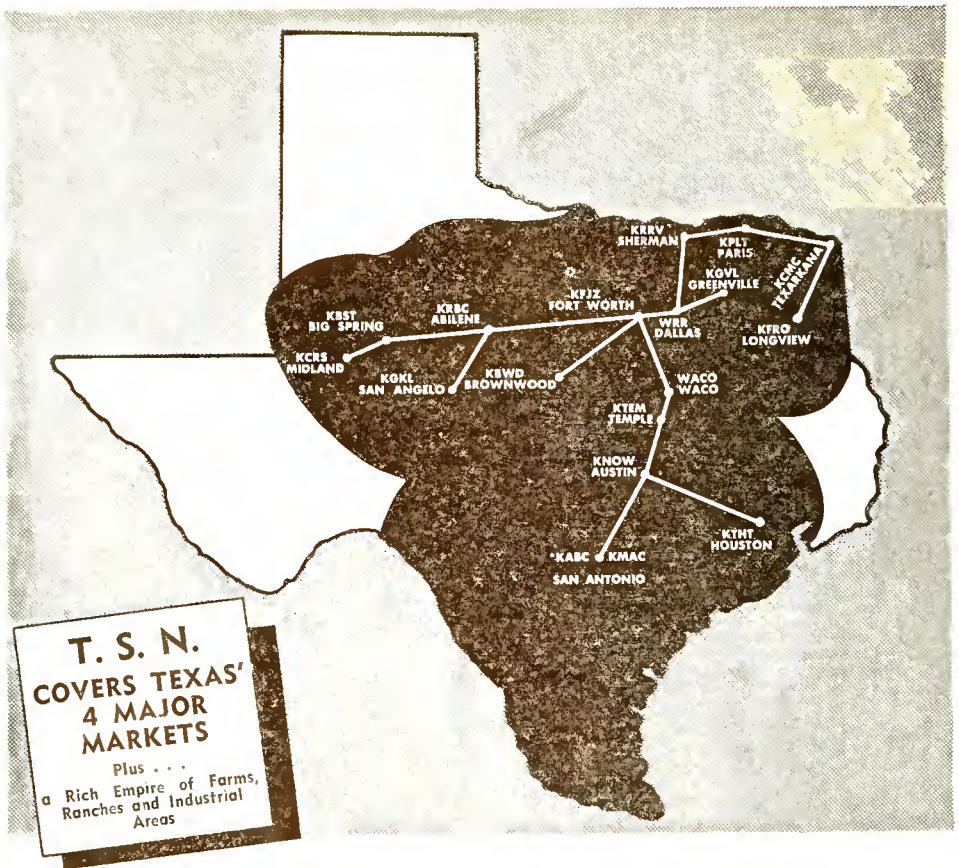

TEXAS STATE NETWORK-- *Covering 85 per cent of Texas' Population...*

With Texas State Network's one package, you can cover the richest industrial areas of Texas, PLUS the wealthy oil, livestock, poultry and agriculture producing sections of this great empire.

Covering an area producing one billion five hundred million dollars in retail sales, the Texas State Network, with its 17 "home-town" stations, is delivering sales power for many of the nation's leading advertisers.

MARKET DATA *

Population	5,456,213
Families	1,428,235
Radio Families	940,606
Retail Stores	72,031
Retail Sales	$1,501,714,000
Food Stores	21,179
Food Stores Sales	$ 436,297,000
General Mds. Stores	2,542
General Mds. Sales	$ 200,398,000
Apparel Stores	2,430
Apparel Sales	$ 93,867,000
Drug Stores	2,743
Drug Sales	$ 70,327,000

* Day Time Coverage—
Includes KABC, San Antonio
50,000 Watts

TEXAS STATE NETWORK

FORT WORTH, TEXAS

NATIONAL REPRESENTATIVE

WEED AND COMPANY

NEW YORK • BOSTON • DETROIT • CHICAGO • ATLANTA • SAN FRANCISCO • HOLLYWOOD