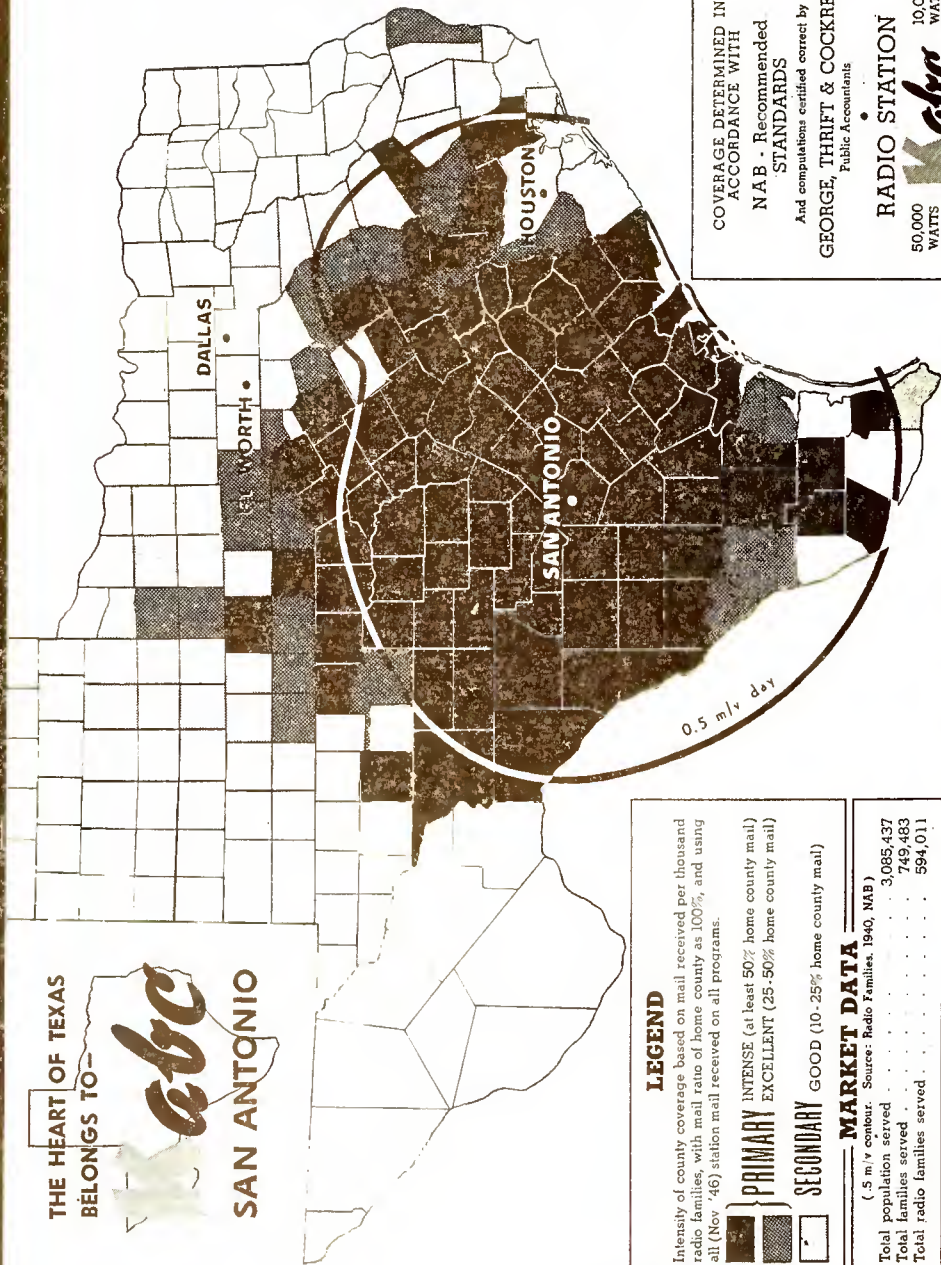

50,000 Watts on 680 KC Delivers "The Heart of Texas"

THE HEART OF TEXAS
BELONGS TO—

LEGEND

Intensity of county coverage based on mail received per thousand radio families, with mail ratio of home county as 100%, and using all (Nov '46) station mail received on all programs.

- PRIMARY INTENSE (at least 50% home county mail)
- EXCELLENT (25-50% home county mail)
- SECONDARY GOOD (10-25% home county mail)

MARKET DATA

(.5 m/v contour. Source: Radio Families, 1940, NAB)

Total population served	3,085,437
Total families served	749,483
Total radio families served	594,011

COVERAGE DETERMINED IN ACCORDANCE WITH NAB - Recommended STANDARDS

And computations certified correct by
GEORGE, THRIFT & COCKRELL
Public Accountants

RADIO STATION

50,000 WATTS Day
Kabc
10,000 WATTS Night

SAN ANTONIO

Ask Any Weed Salesman