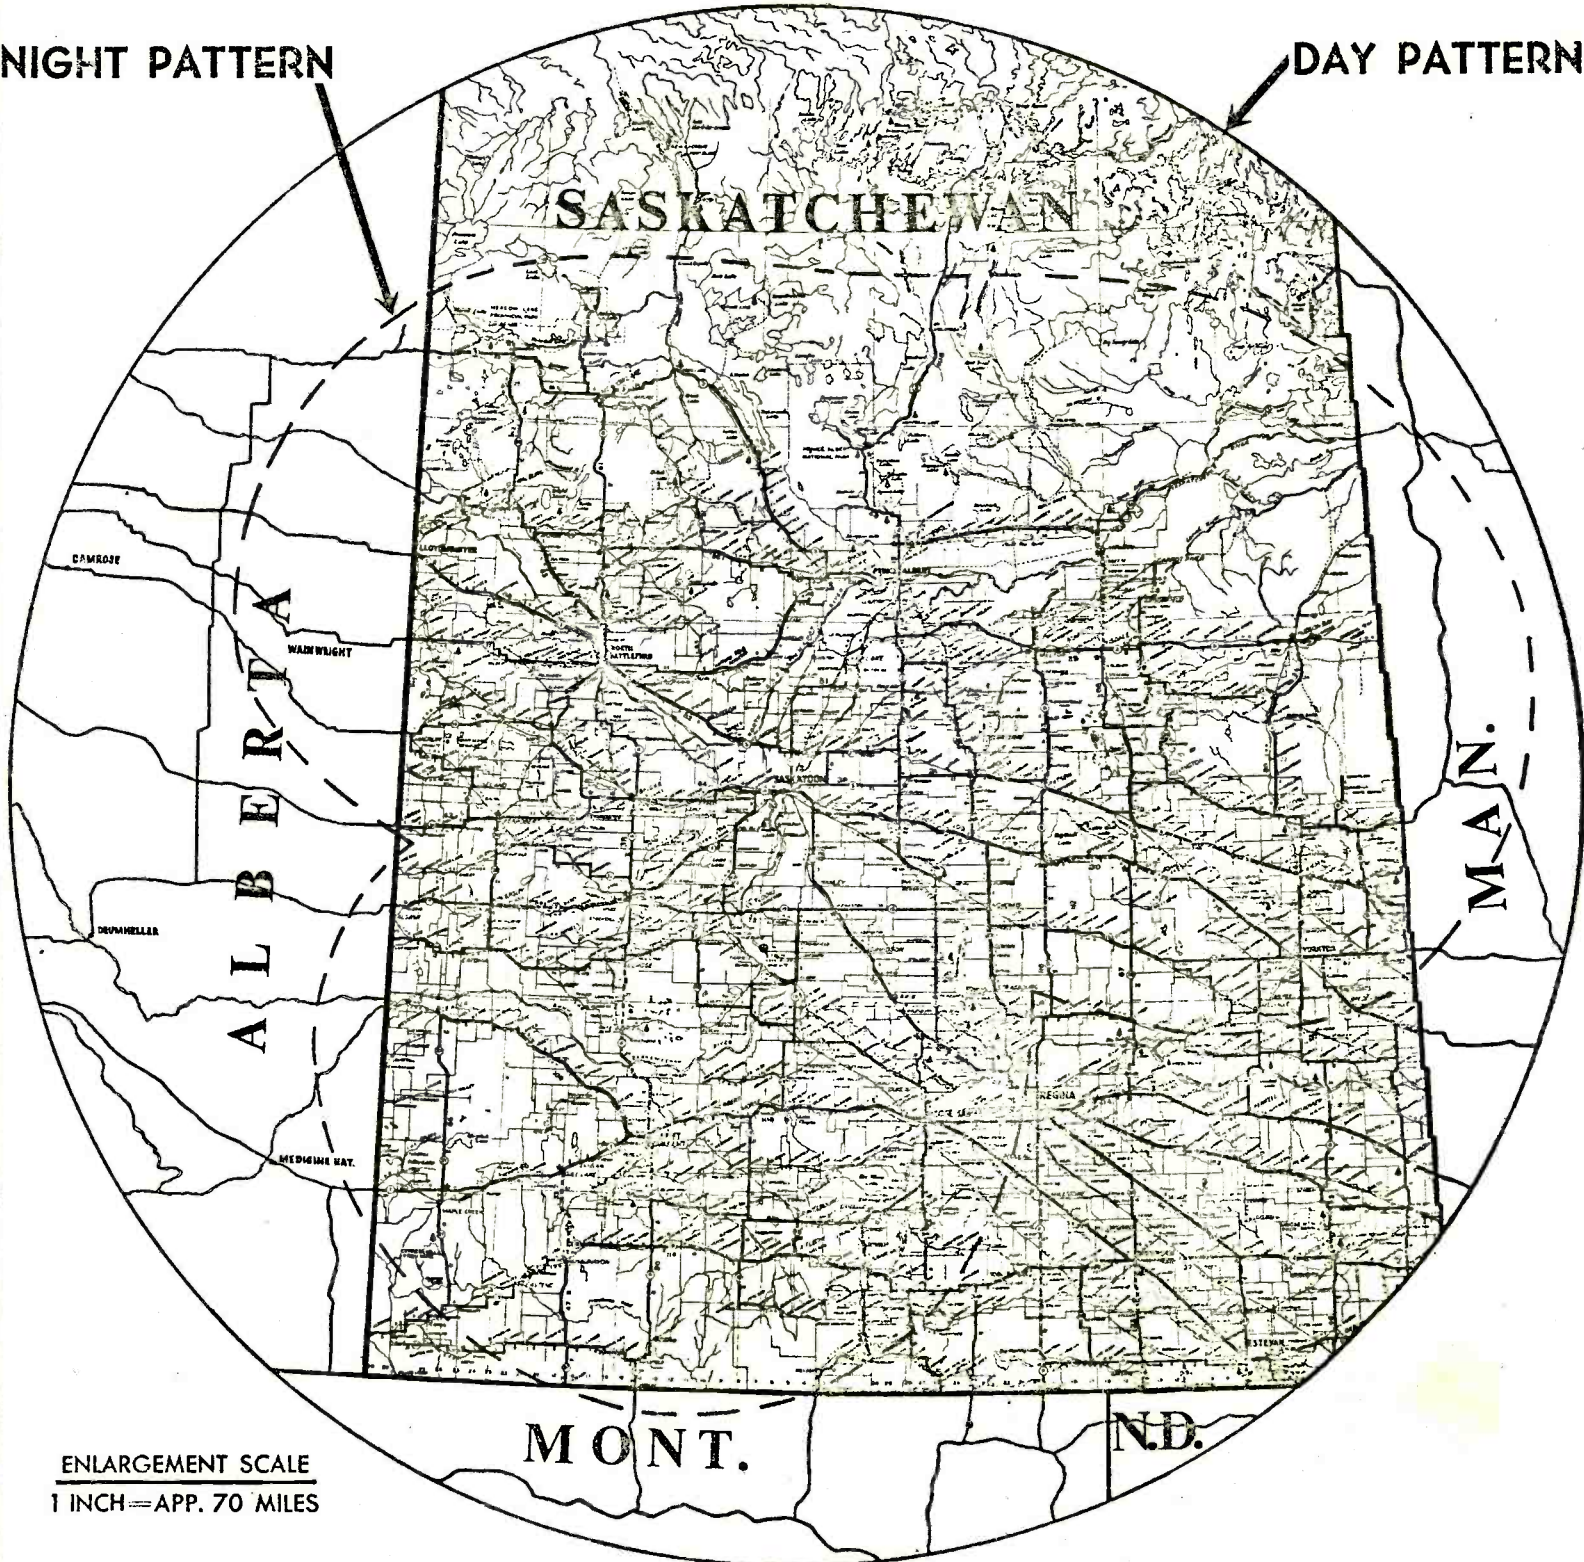

# CFQC RADIO COVERAGE MAP

600 KC ❖ SASKATOON, SASKATCHEWAN ❖ 5,000 WATTS

NIGHT PATTERN

DAY PATTERN

ENLARGEMENT SCALE  
1 INCH = APP. 70 MILES

S K A C H E W A N

0.25 MV/M

0.5 MV/M