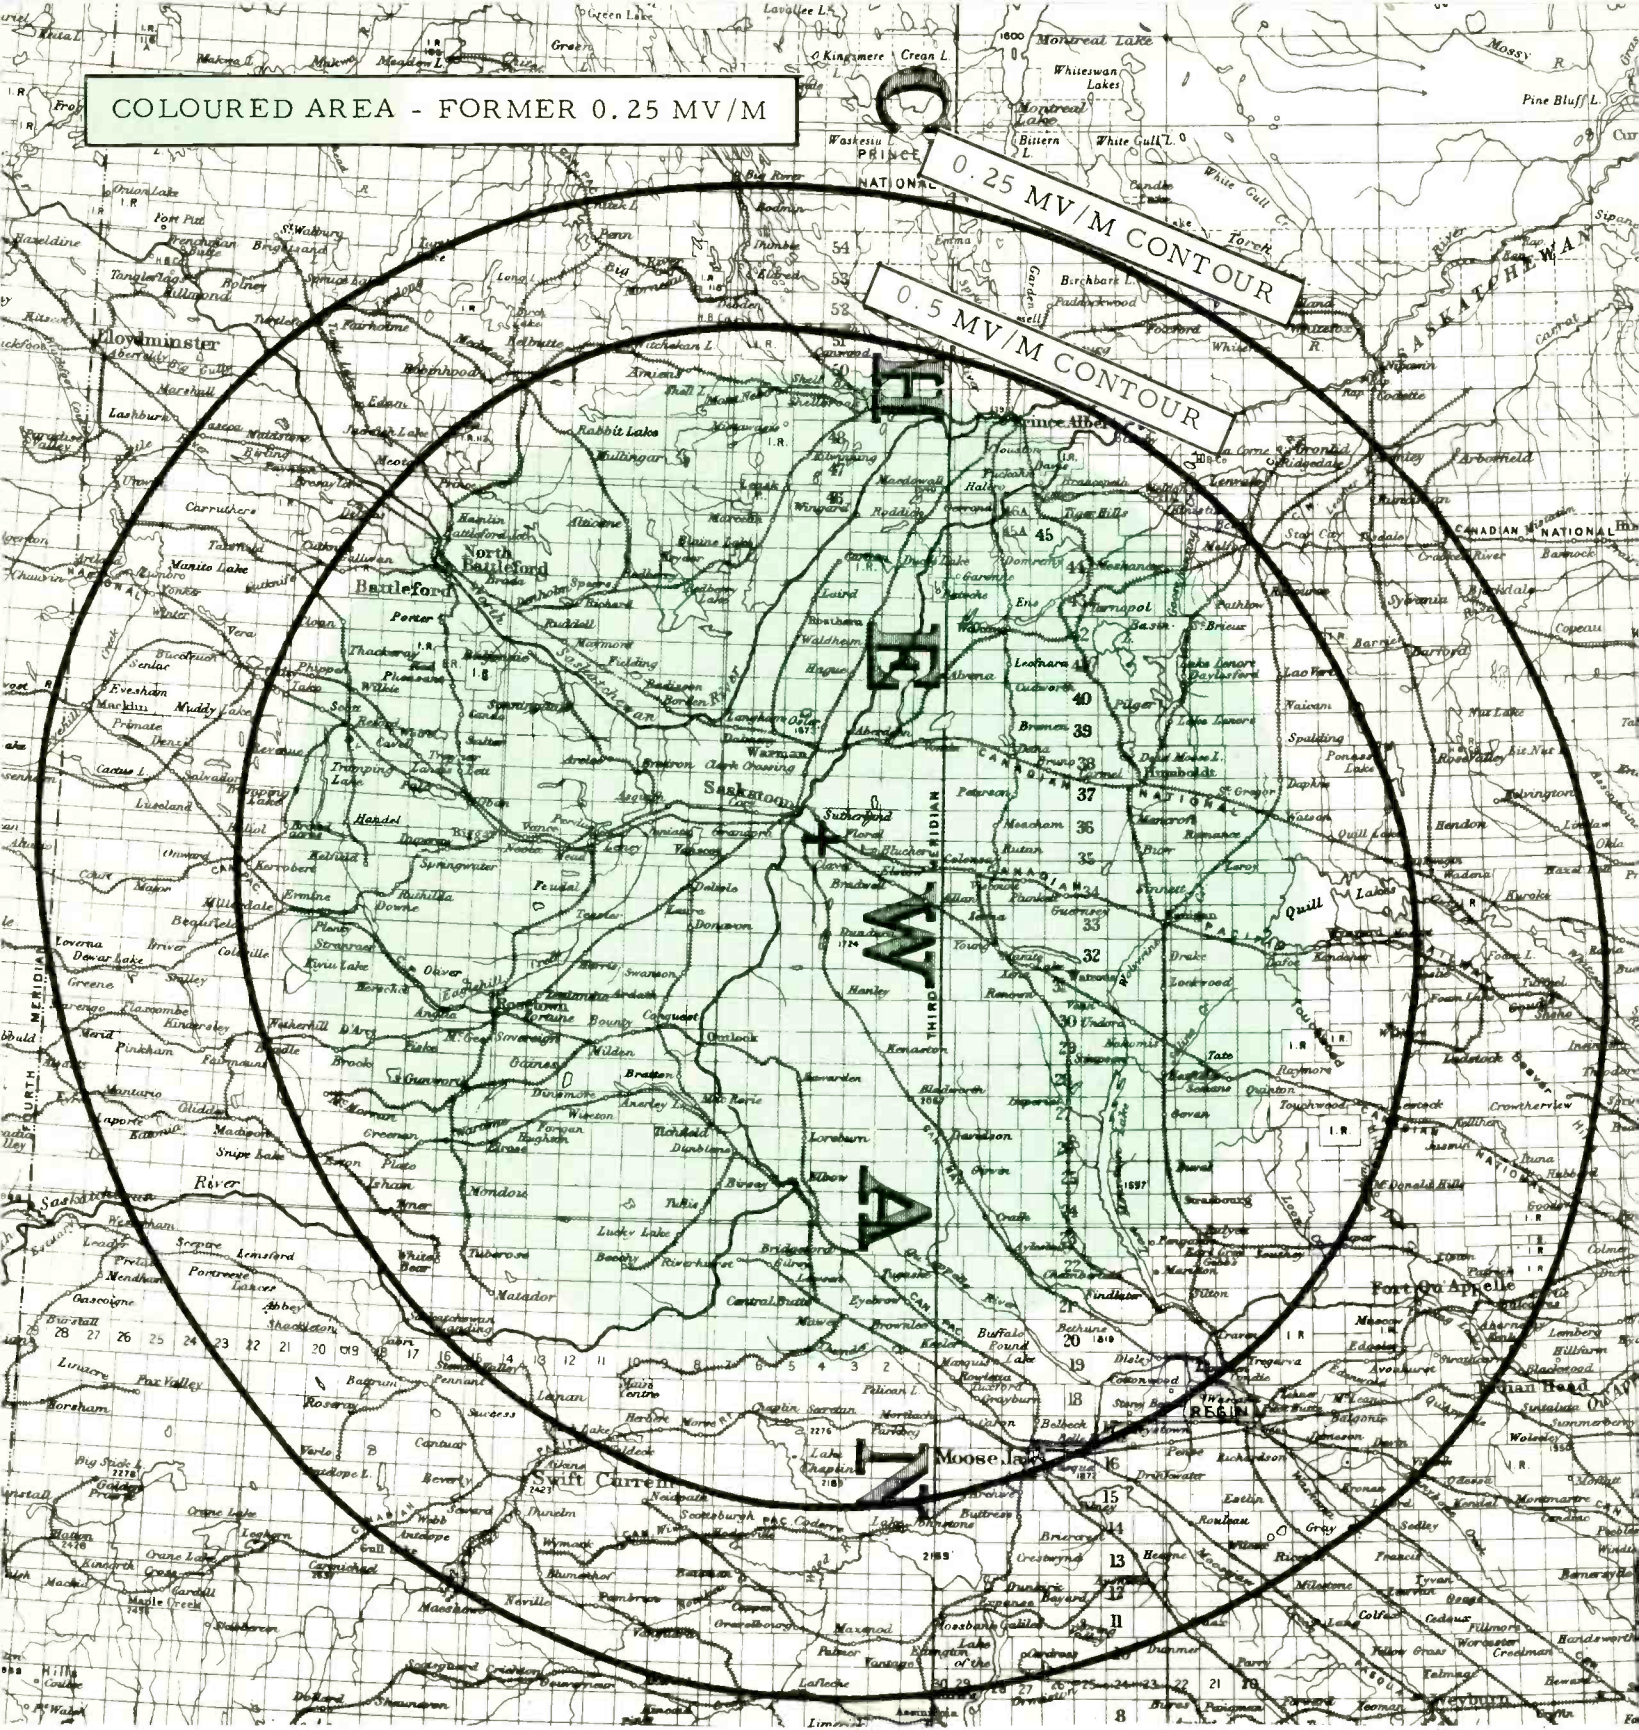

COLOURED AREA - FORMER 0.25 MV/M

0.25 MV/M CONTOUR

0.5 MV/M CONTOUR

RADIO STATION CKOM

Saskatoon, Sask.

MEASURED CONTOURS - 1250 Kcs - 10 KW

GERALD W. LEE & ASSOCIATES

G. W. LEE, P. Eng.

Miles 25 0 25 50 75 100 125 150 Miles

Station Location - 52° 04' 45" N - 106° 30' 38" W.