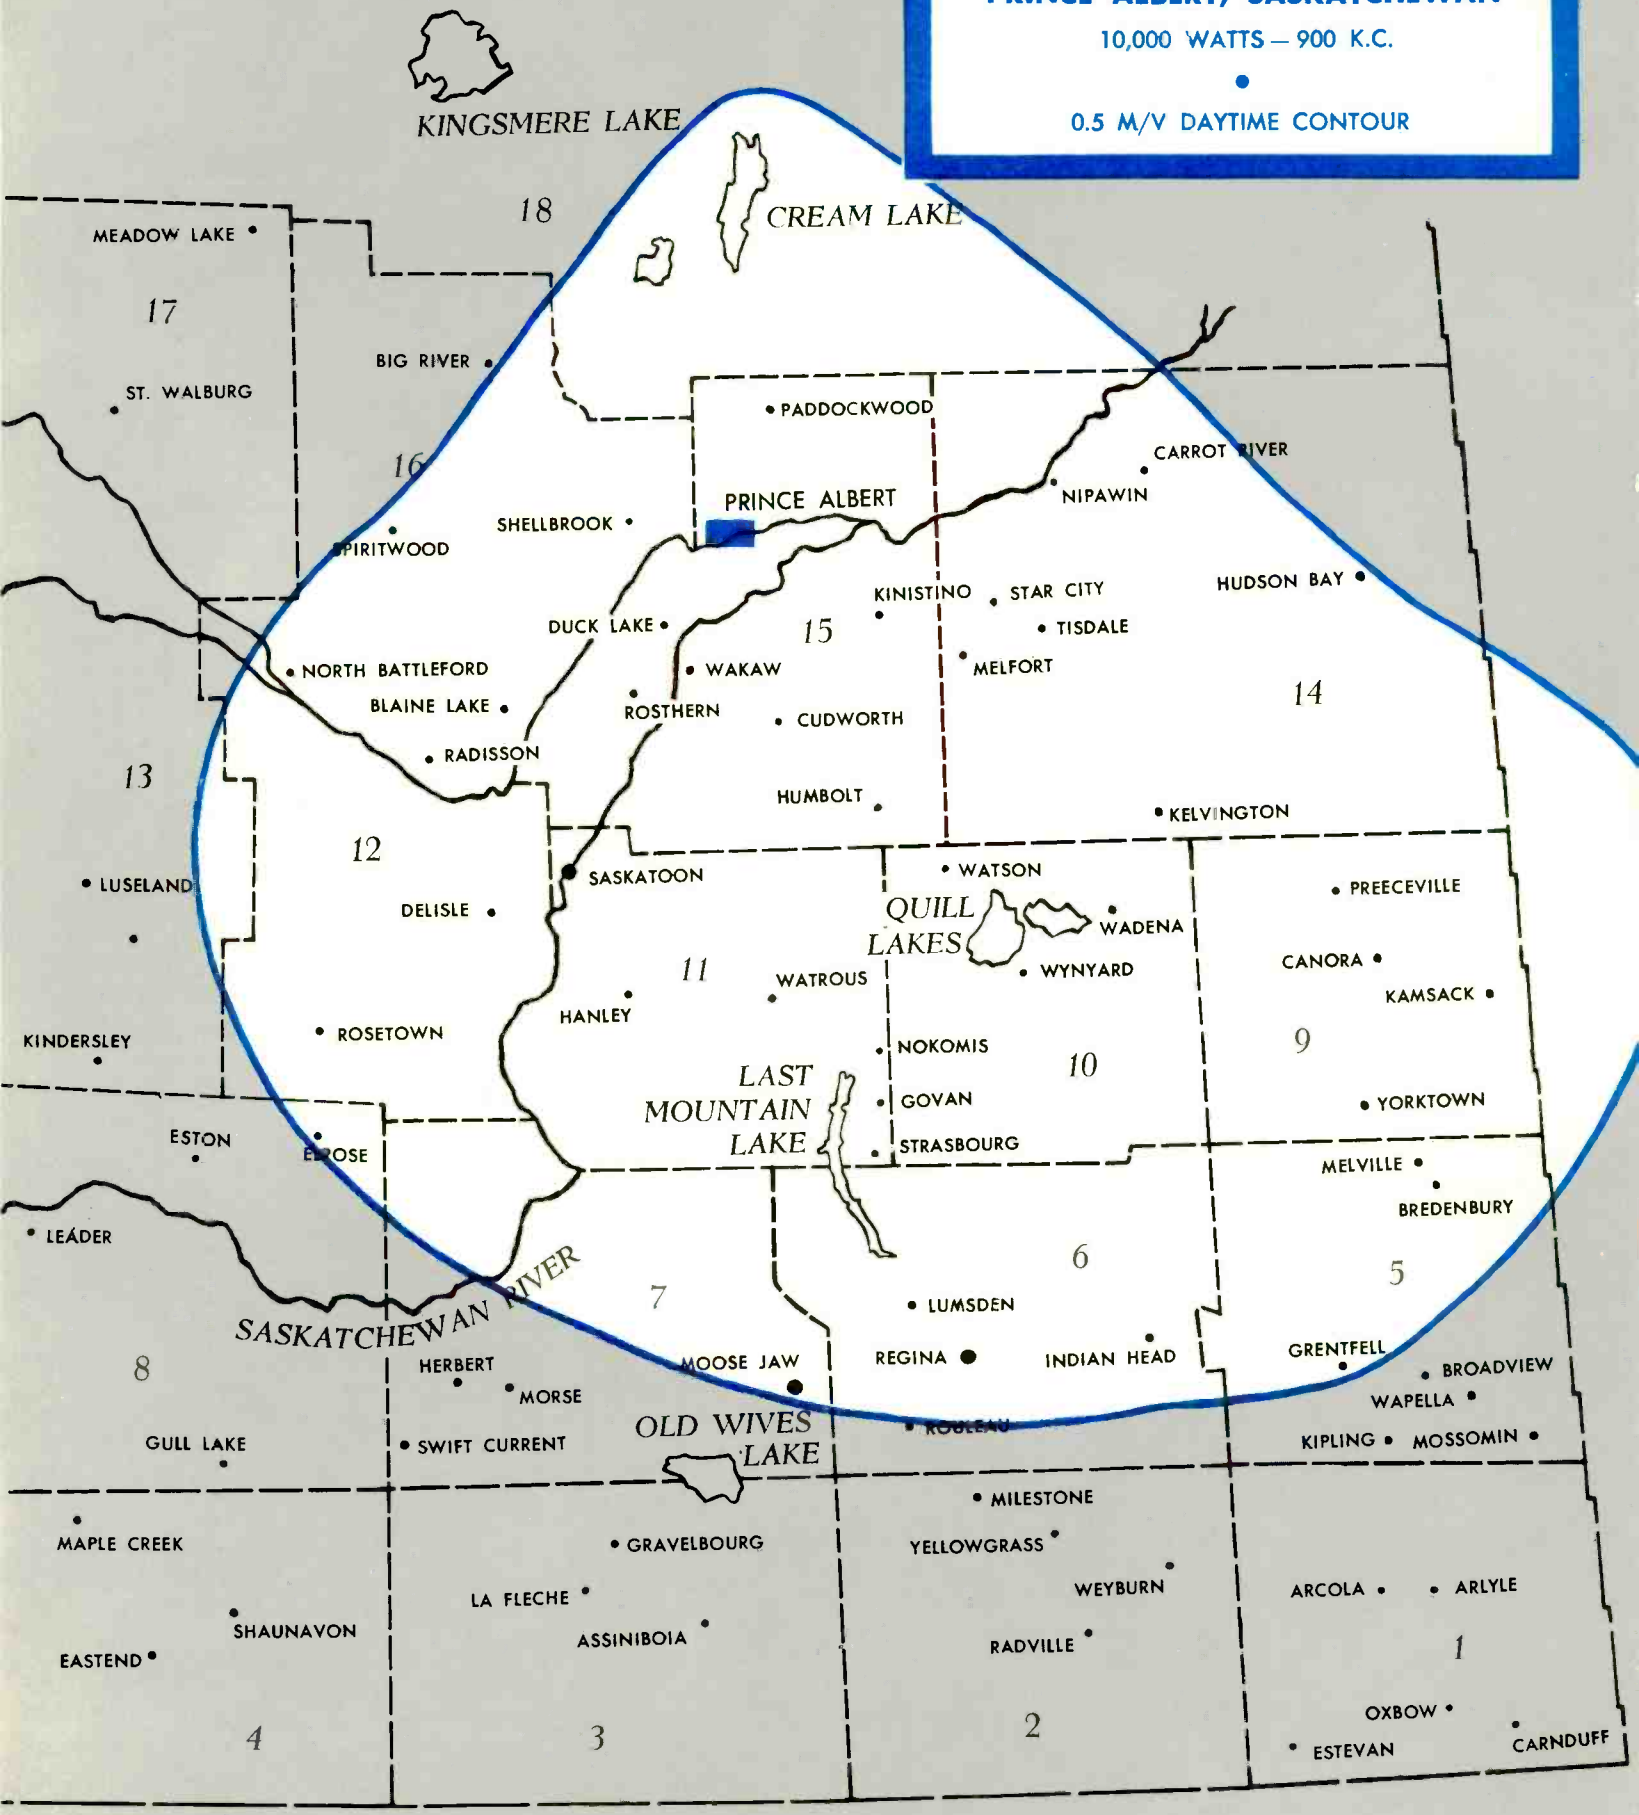

AN ALL-CANADA RADIO COVERAGE MAP

CKBI RADIO

PRINCE ALBERT, SASKATCHEWAN

10,000 WATTS — 900 K.C.

0.5 M/V DAYTIME CONTOUR