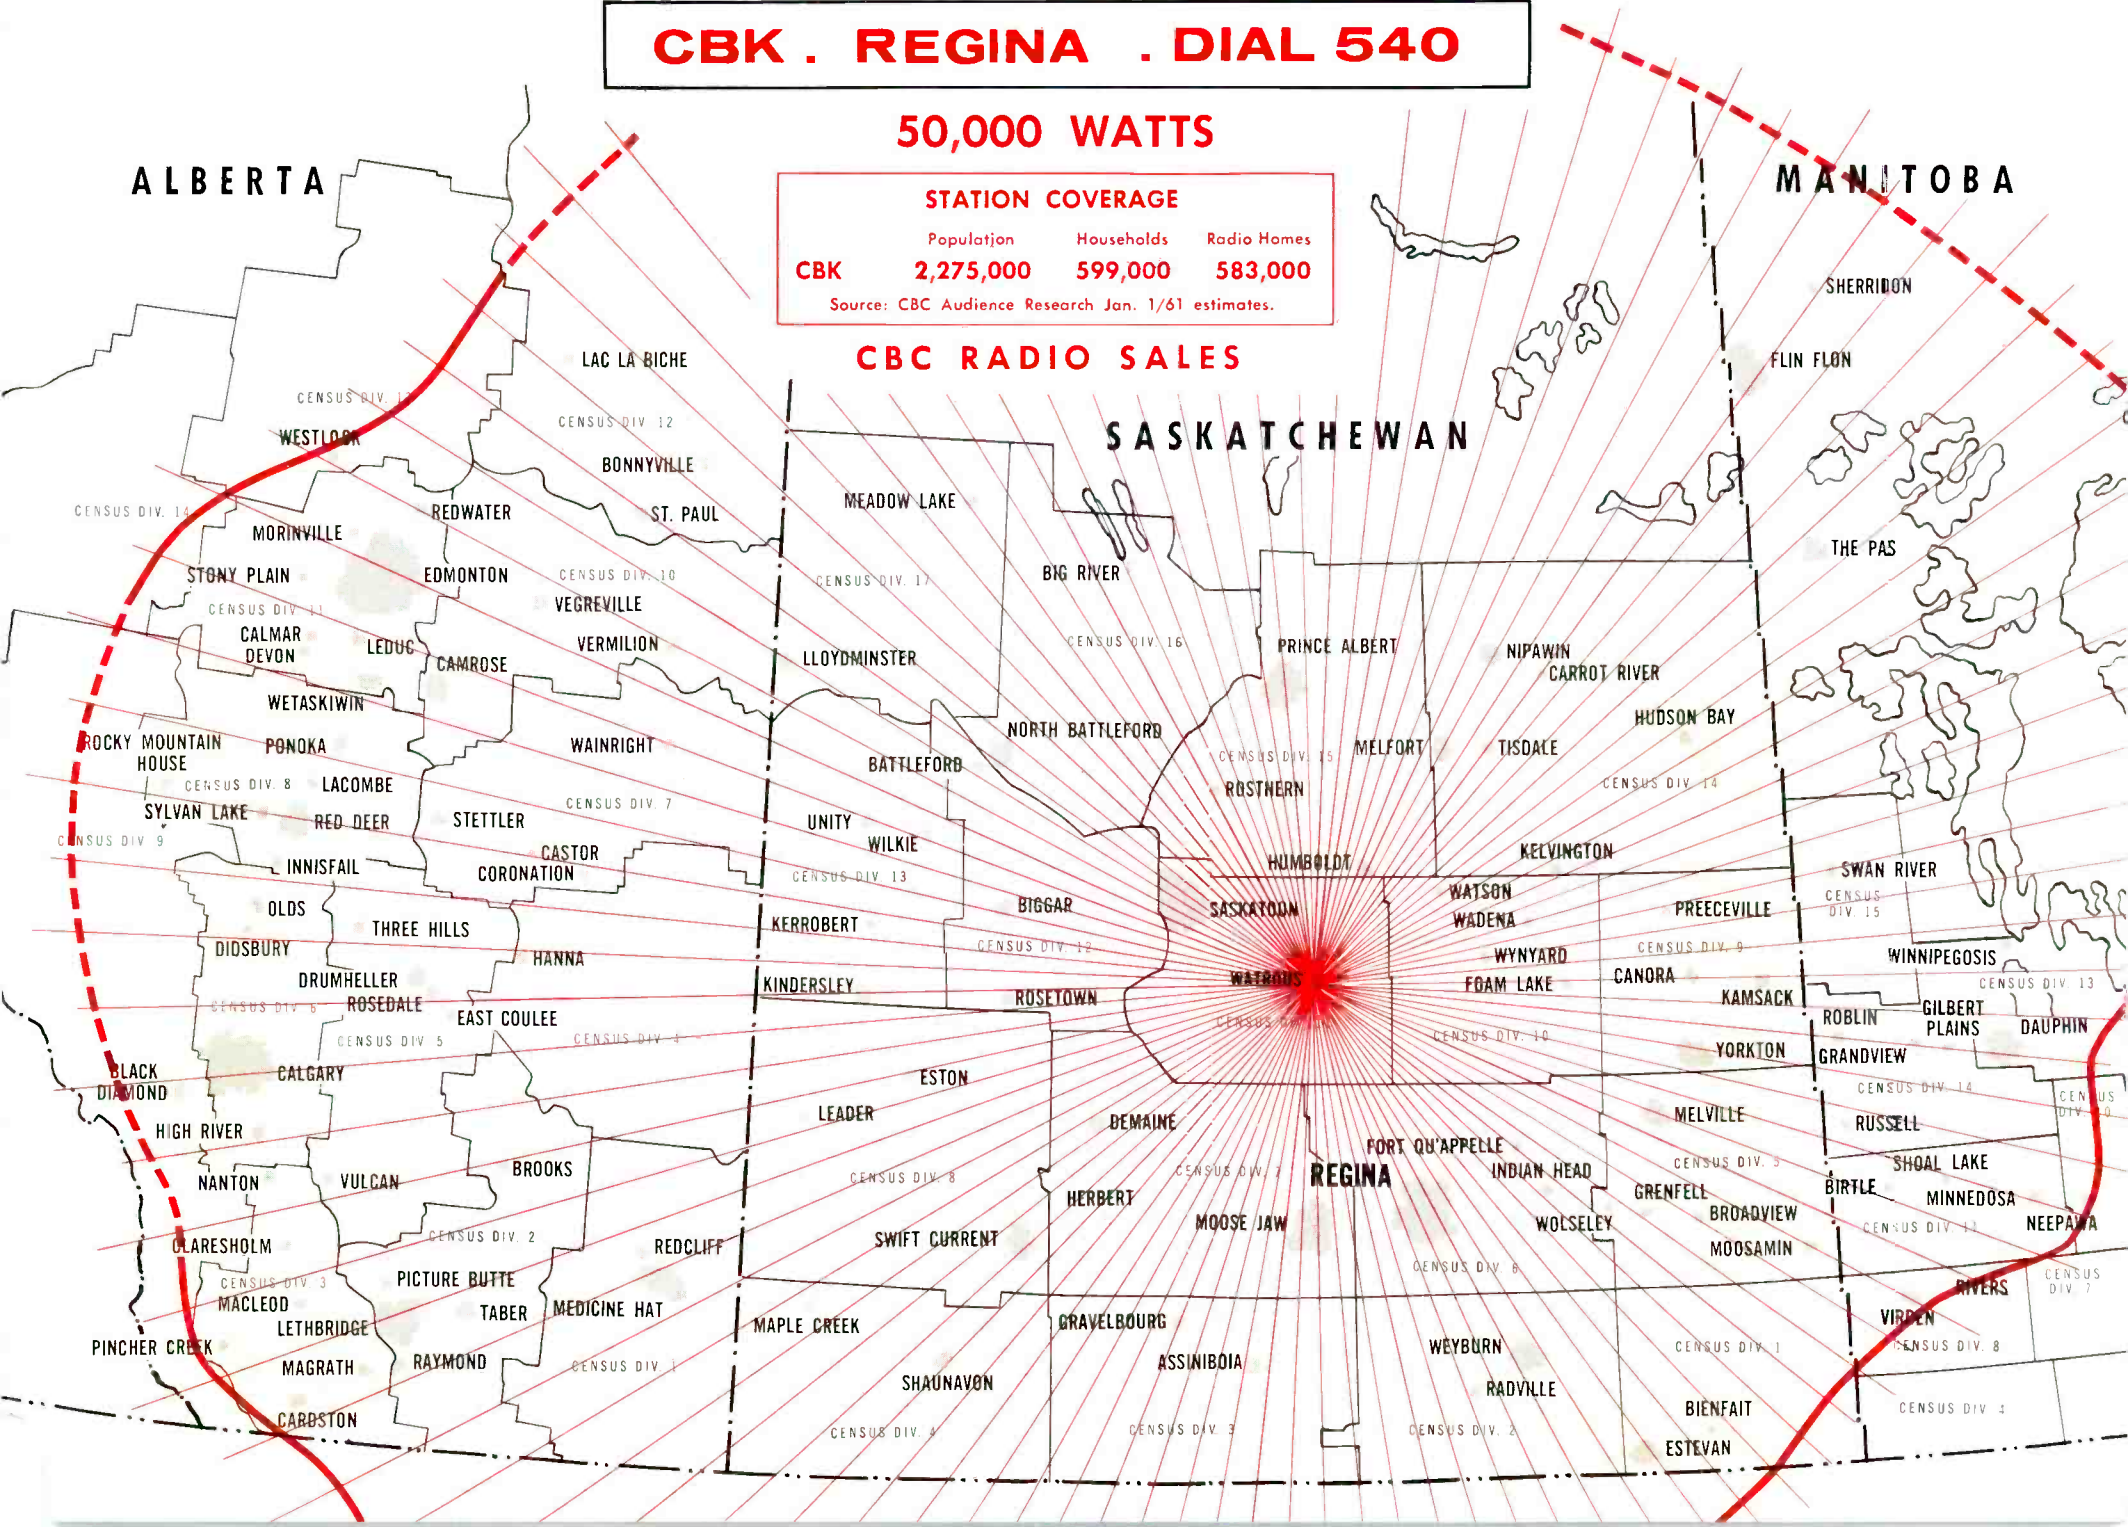

CBK . REGINA . DIAL 540

50,000 WATTS

STATION COVERAGE			
	Population	Households	Radio Homes
CBK	2,275,000	599,000	583,000
Source: CBC Audience Research Jan. 1/61 estimates.			

CBC RADIO SALES

ALBERTA

MANITOBA

SASKATCHEWAN

REGINA