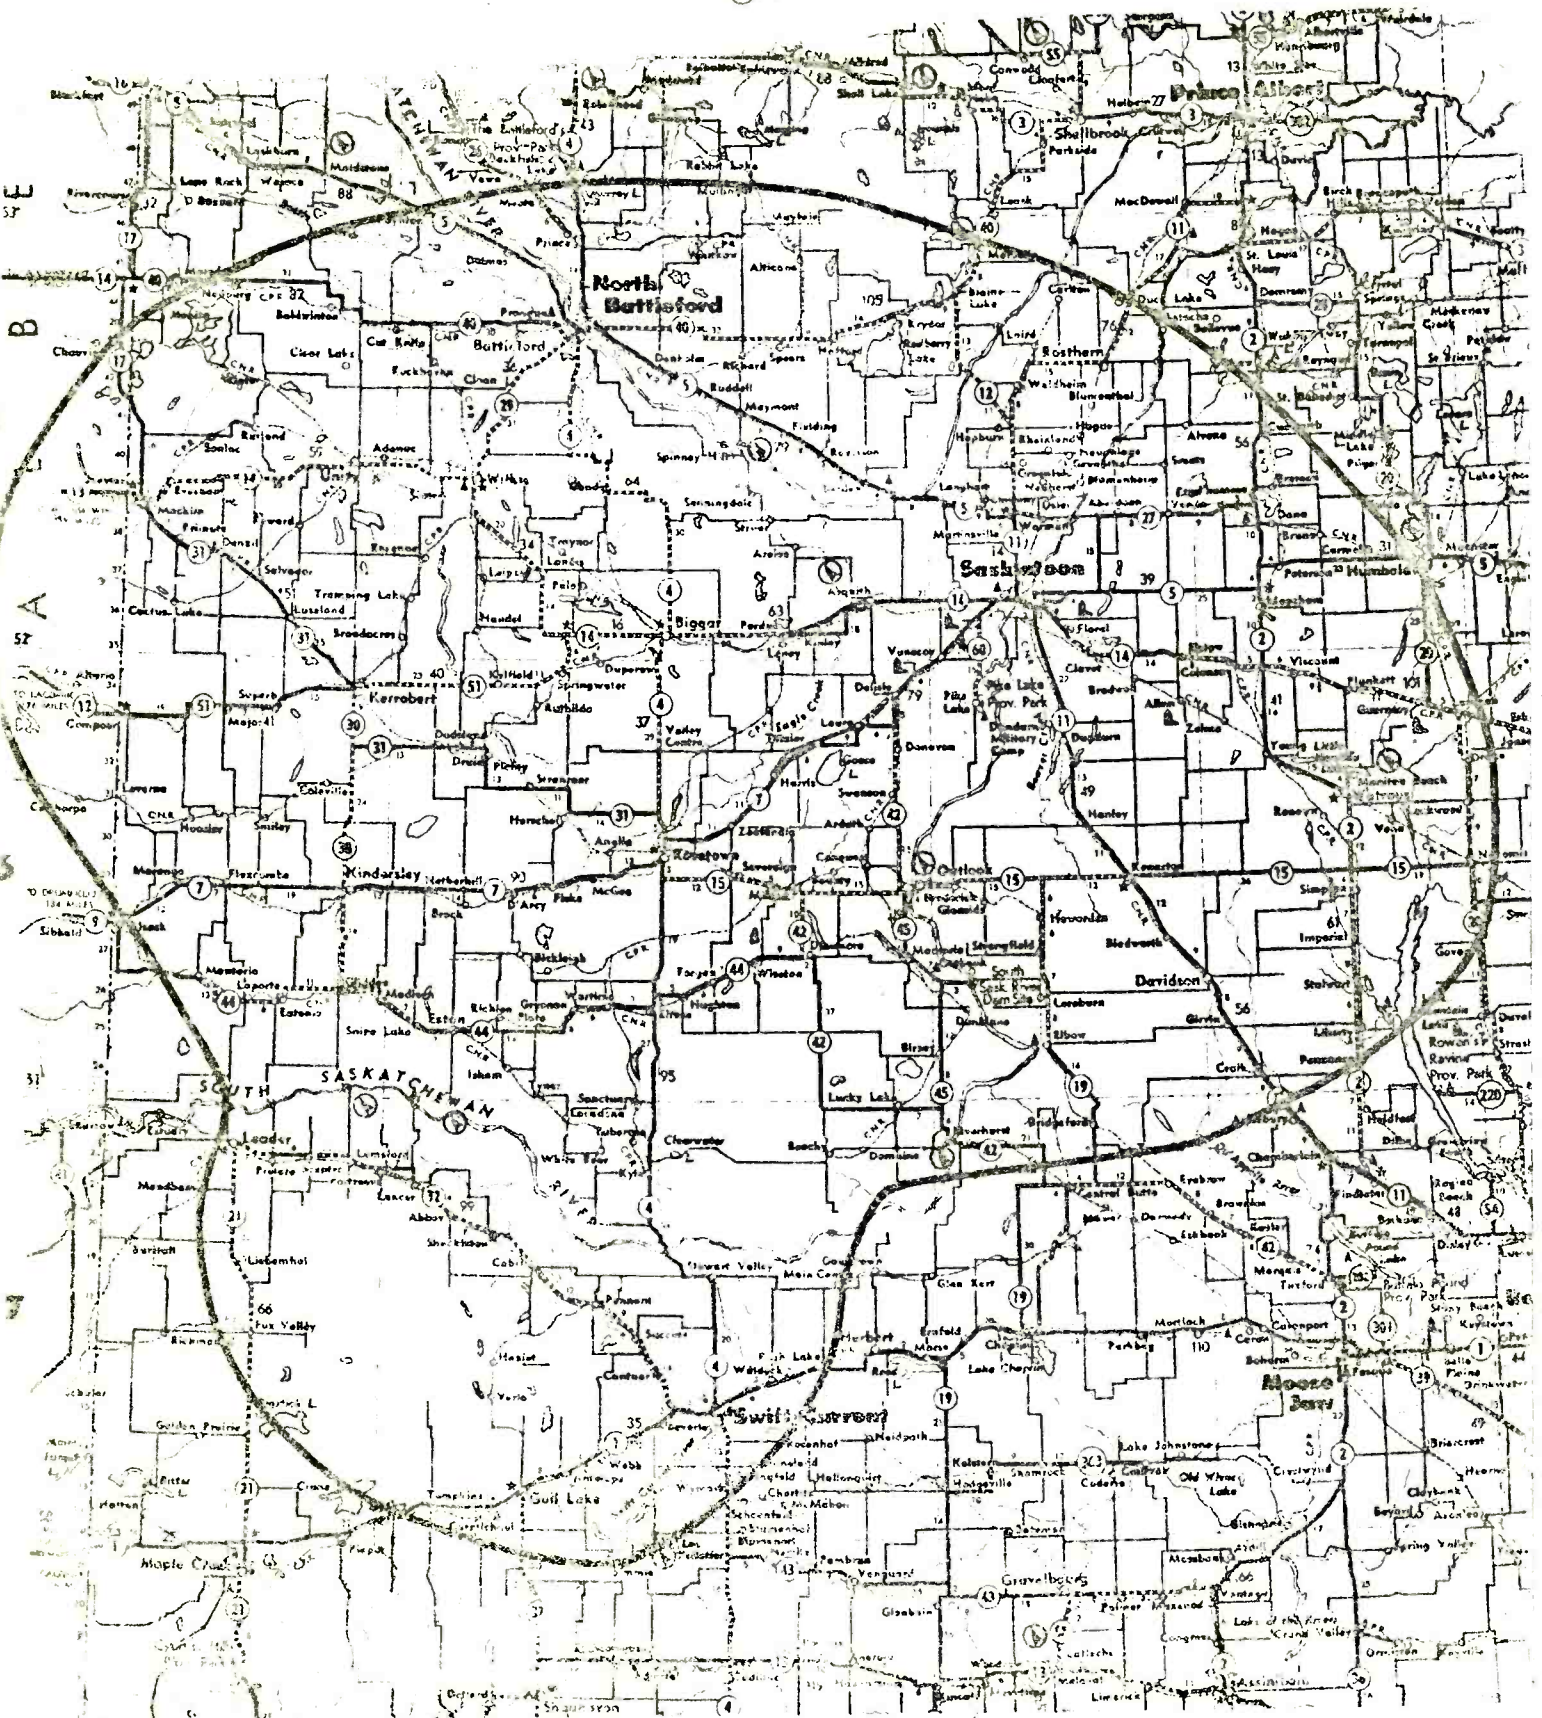

CKKR

DUAL STUDIOS

CKKR - 1330

ROSETOWN - KINDERSLEY

10,000 watts

1930 KIPPER

# CFQC RADIO COVERAGE MAP

600 KC ❖ SASKATOON, SASKATCHEWAN ❖ 5,000 WATTS

NIGHT PATTERN

DAY PATTERN

ENLARGEMENT SCALE  
1 INCH = APP. 70 MILES

S K A C H E W A N

0.25 MV/M

0.5 MV/M

**CENSUS DIV. 14** BONNYVILLE, REDWATER, EDMONTON, VEGREVILLE, LLOYDMINSTER, NORTH BATTLEFORD, BATTLEFORD, WAINRIGHT, ST. PAUL, MEADOW LAKE, BIG RIVER, PRINCE ALBERT, MELFORT, TISDALE, HUDSON BAY, SWAN RIVER, WINNIPEGOSIS, ROBLIN, GILBERT PLAINS, DAUPHIN