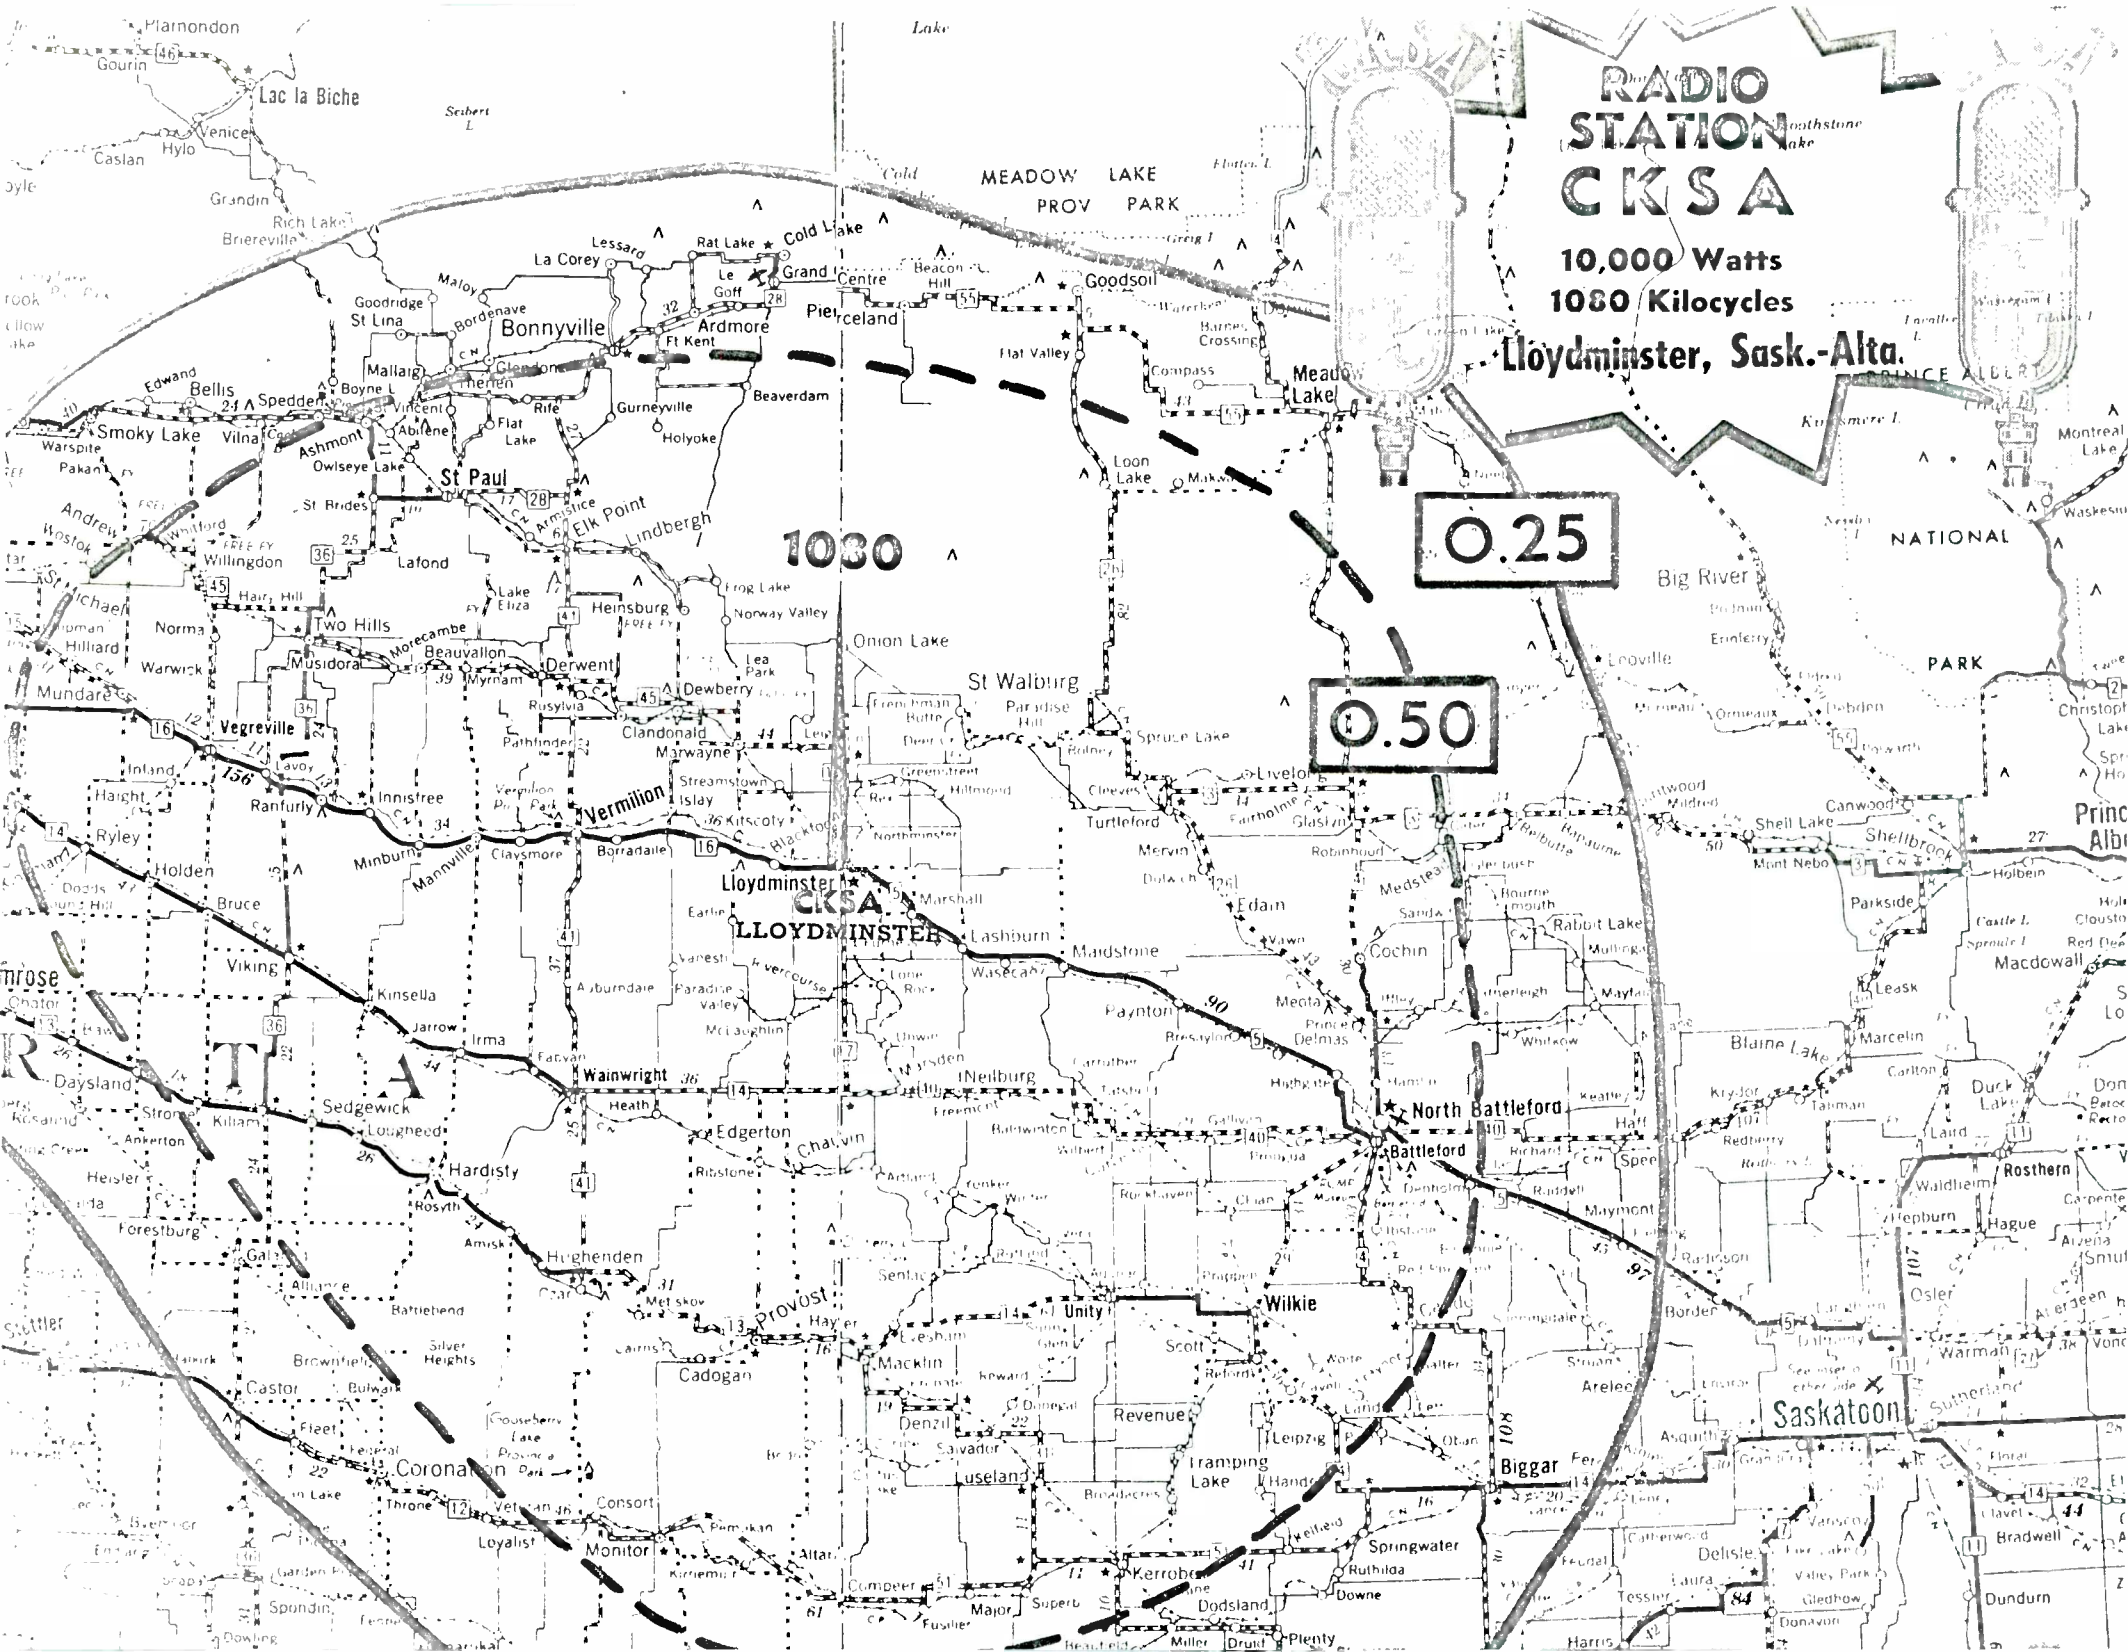

RADIO STATION CKSA

10,000 Watts
1080 Kilocycles

Lloydminster, Sask.-Alta.

0.25

0.50

1080