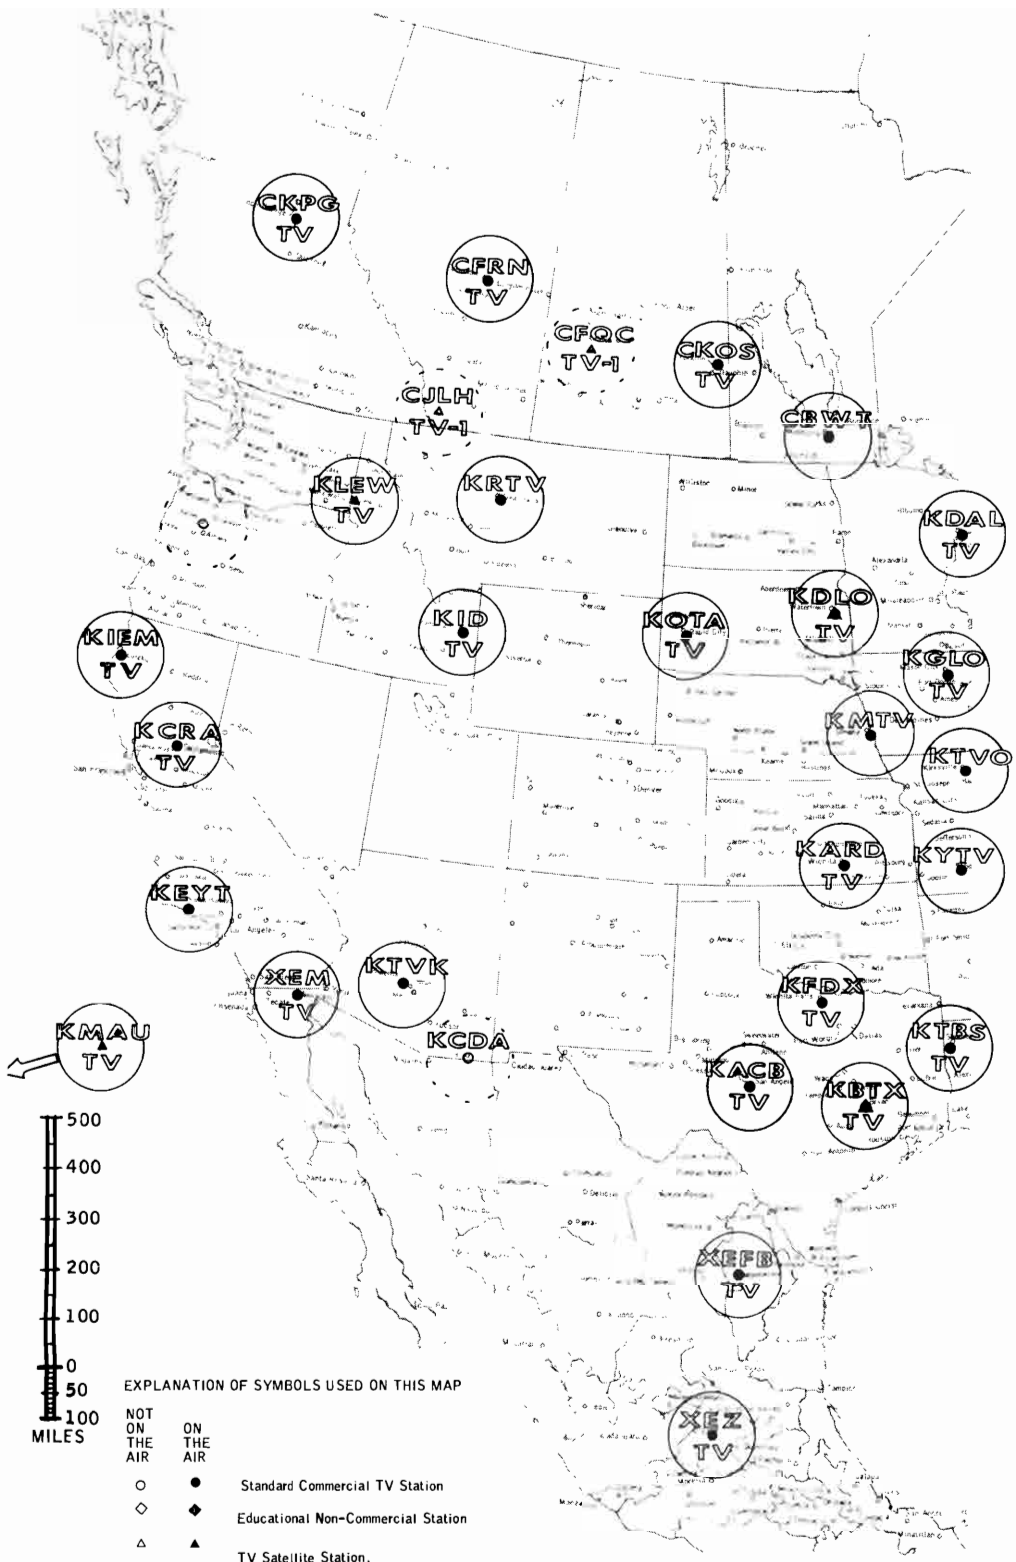

CKPG
TV

CFRN
TV

CFQC
TV-1

CKOS
TV

CBWT

CJLH
TV-1

KLEW
TV

KRTV

KDAL
TV

KIEM
TV

KID
TV

KOTA
TV

KDLO
TV

KGLO
TV

KCRA
TV

KMTM

KTVO

KEYT

KARD
TV

KYTV

XEM
TV

KTVK

KFDX
TV

KTBS
TV

KMAU
TV

KCDA

KACB
TV

KBTX
TV

XFFB
TV

XEZ
TV