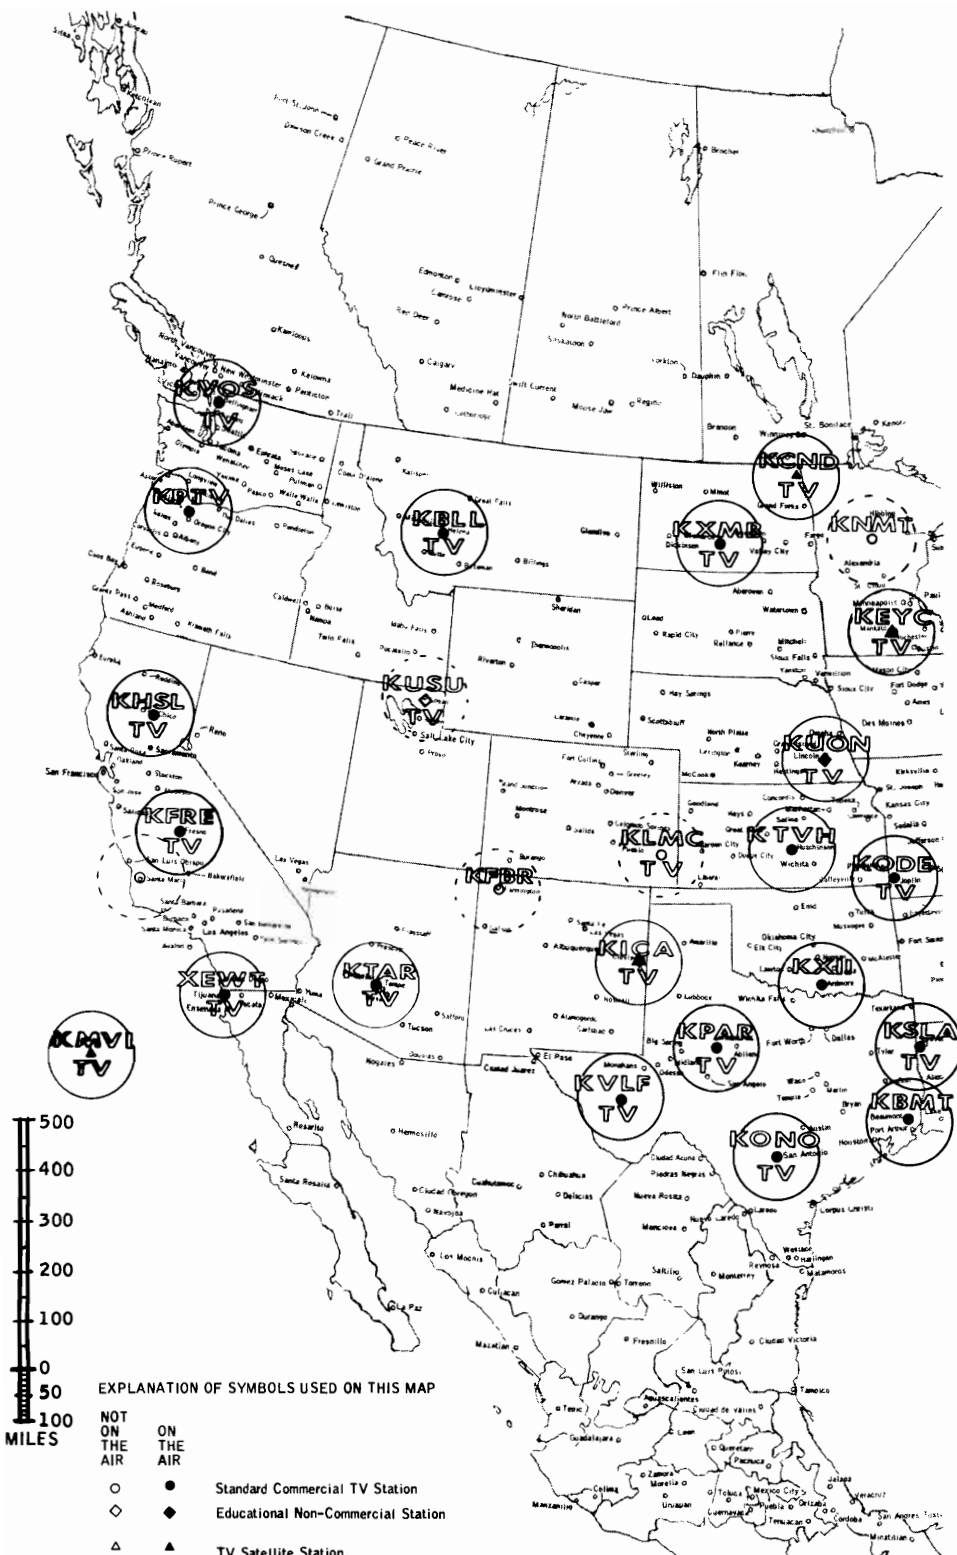

EXPLANATION OF SYMBOLS USED ON THIS MAP

○	●	Standard Commercial TV Station
◇	◆	Educational Non-Commercial Station
△	▲	TV Satellite Station.