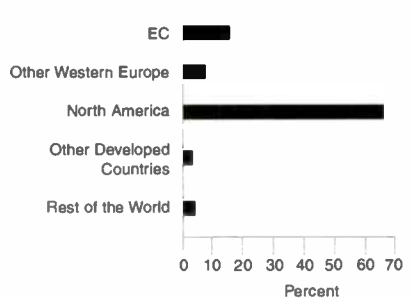

Television Companies: 1994 Payments