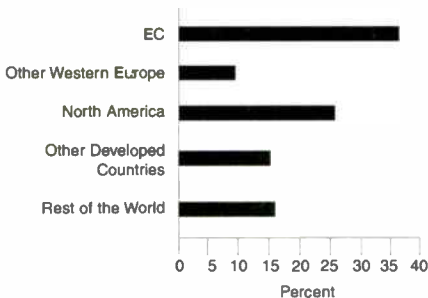

Television Companies: 1994 Receipts