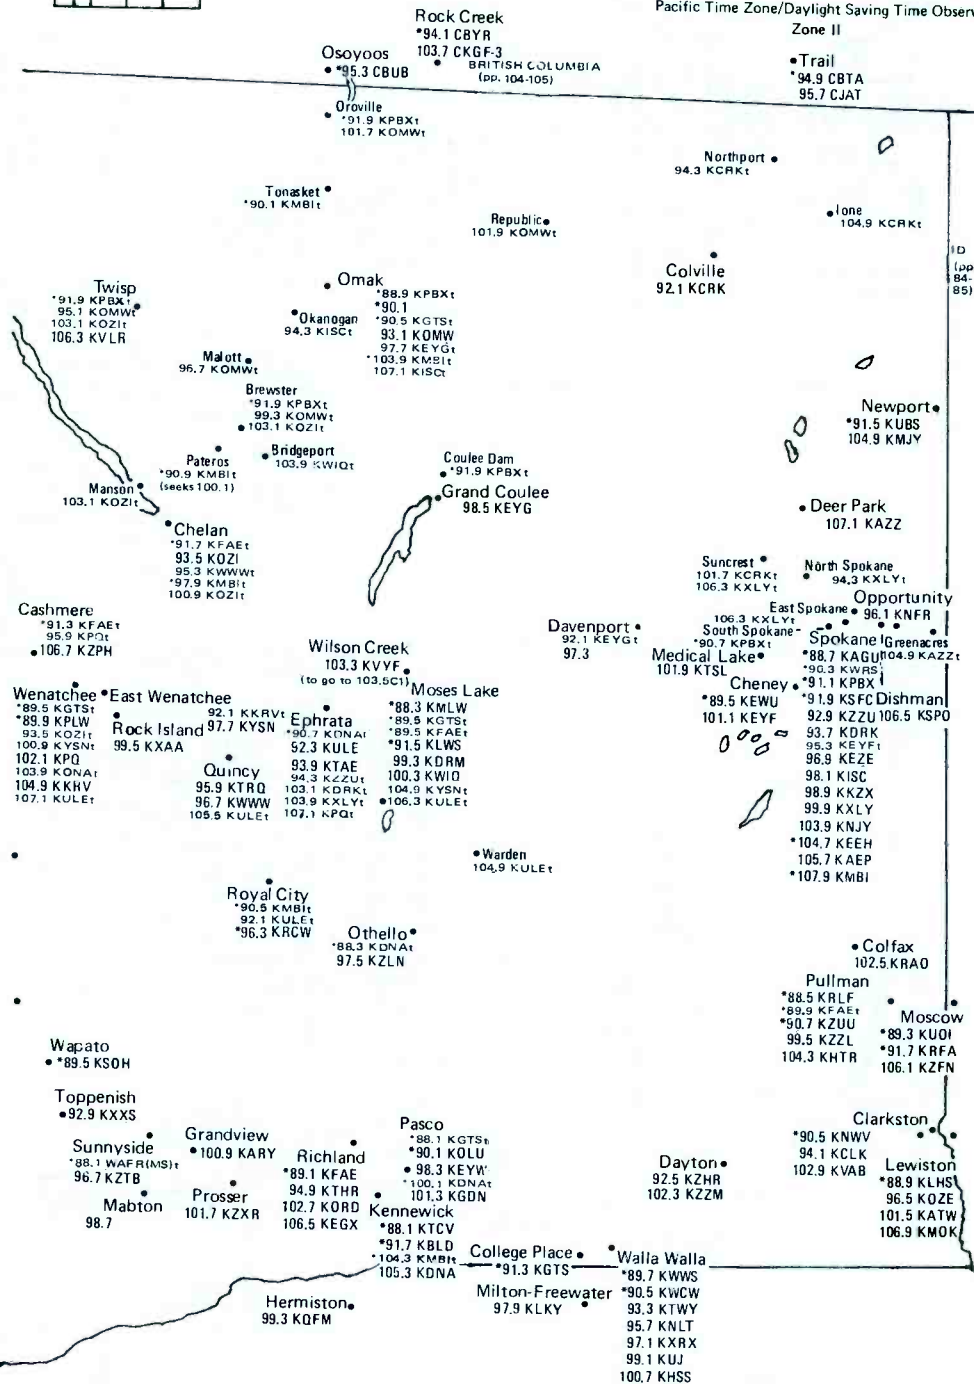

WASHINGTON

Pacific Time Zone/Daylight Saving Time Observed
Zone II

ID
(pp.
84-
85)