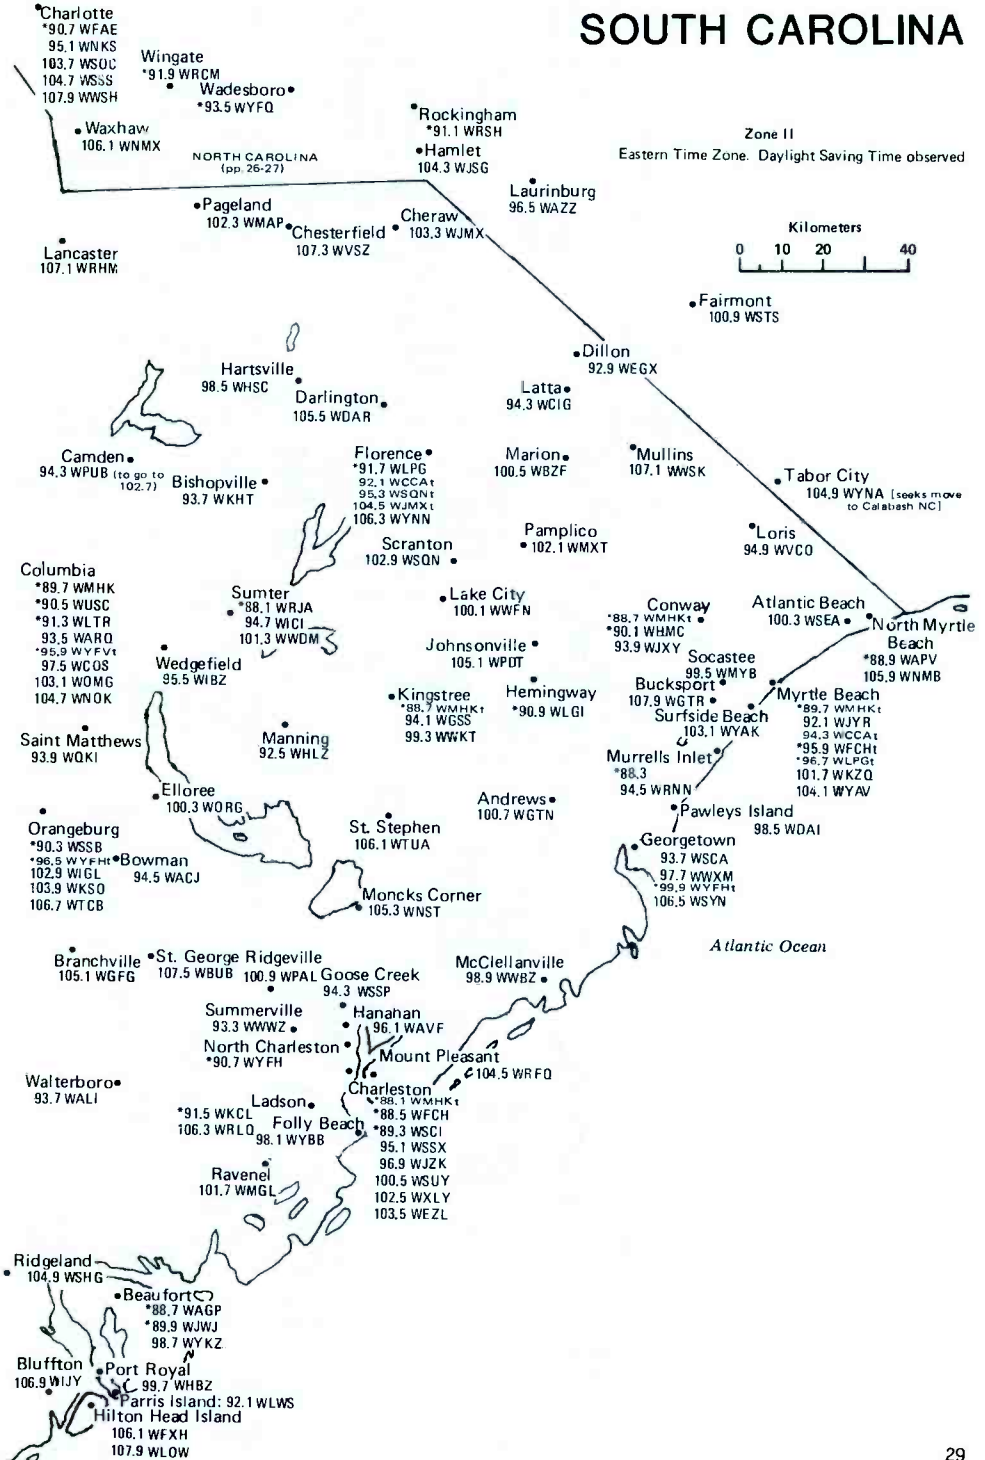

SOUTH CAROLINA