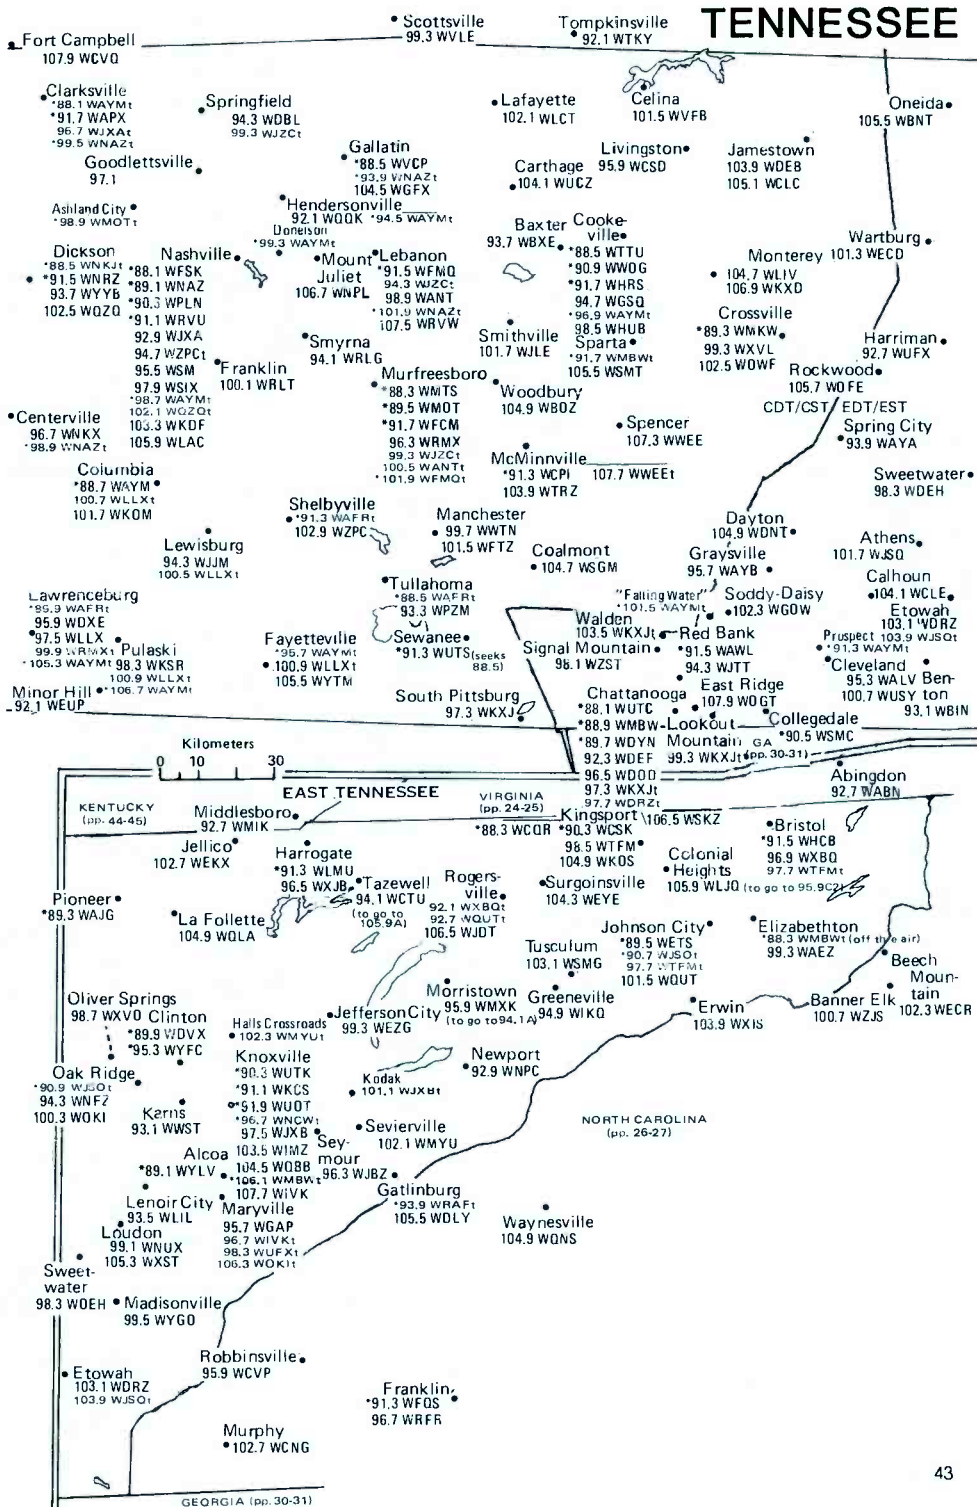

Zone II

ARKANSAS

TENNESSEE

KENTUCKY

Eastern/Central Time Zones
Daylight Saving Time observed

Zone II

OHIO

Zone 1