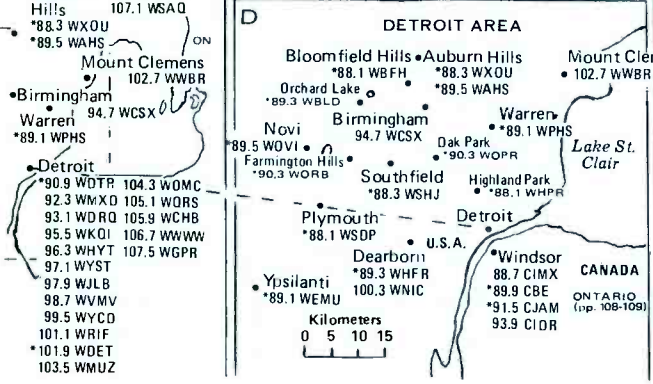

MICHIGAN

Zones I and II

See East Upper Peninsula Map

COPPER COUNTRY MAP

Same scale as maps to the left

NORTHWEST INDIANA AND CHICAGO AREA OF ILLINOIS

ILLINOIS INDIANA

[South portion and Chicago area – the remainder of Illinois is on the following plate]

Eastern/Central Time Zones Zone 1

OHIO (pp. 46-47)

Daylight Saving Time observed, except for much of the Eastern Time Zone part of Indiana. [See map for areas which do or do not observe Daylight Saving Time.]