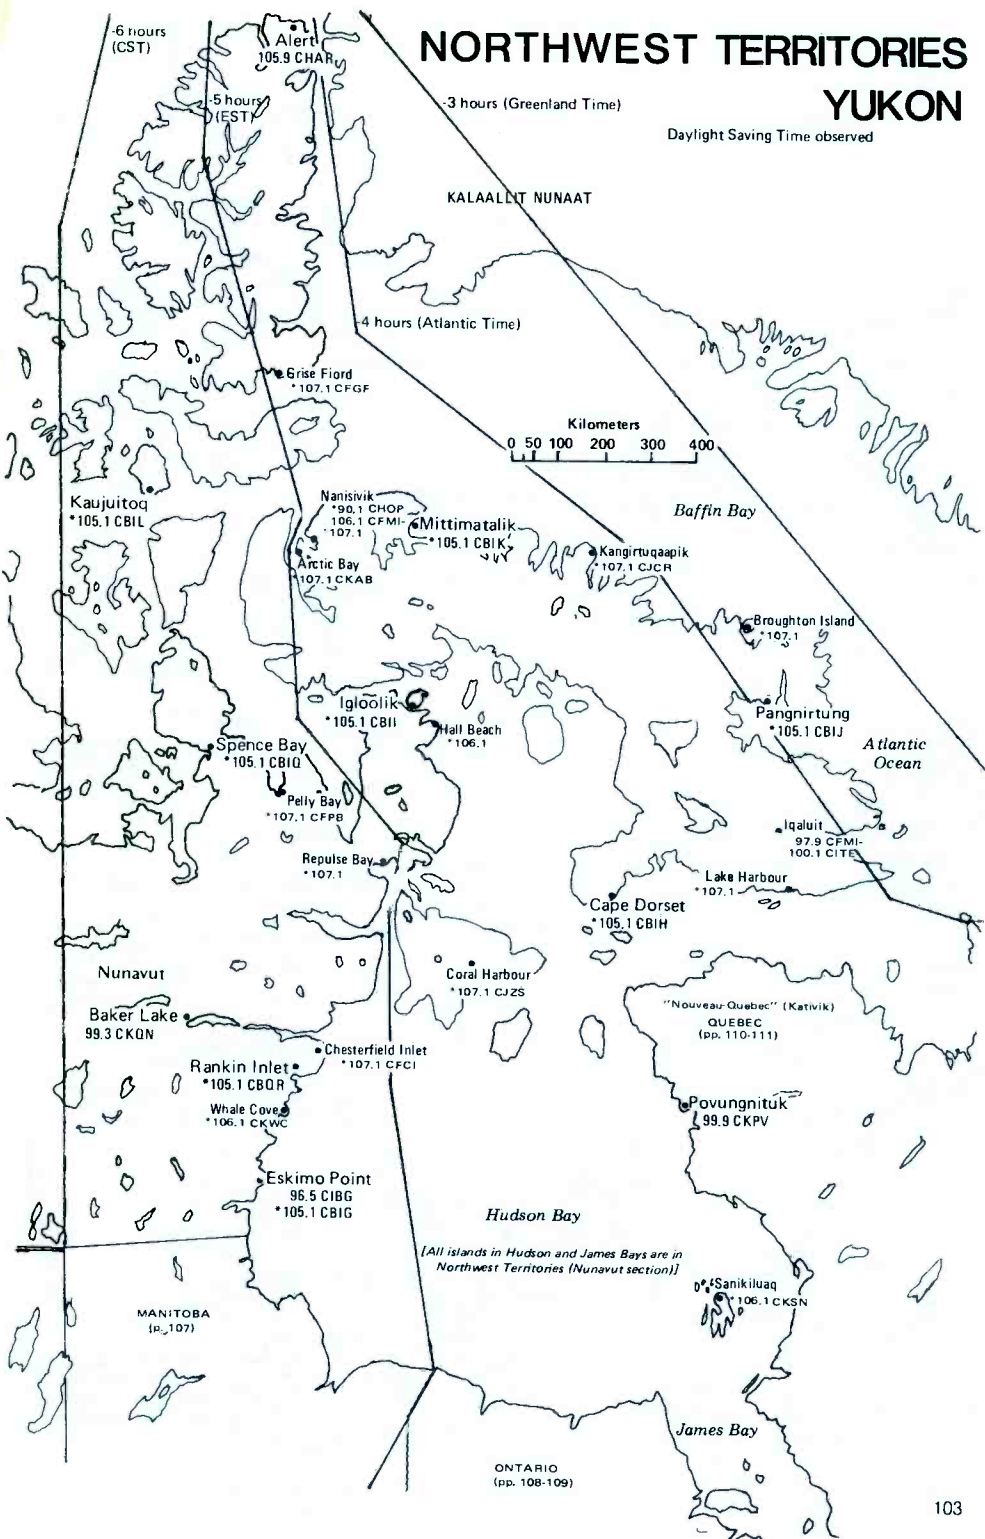

NORTHWEST TERRITORIES

YUKON

Daylight Saving Time observed