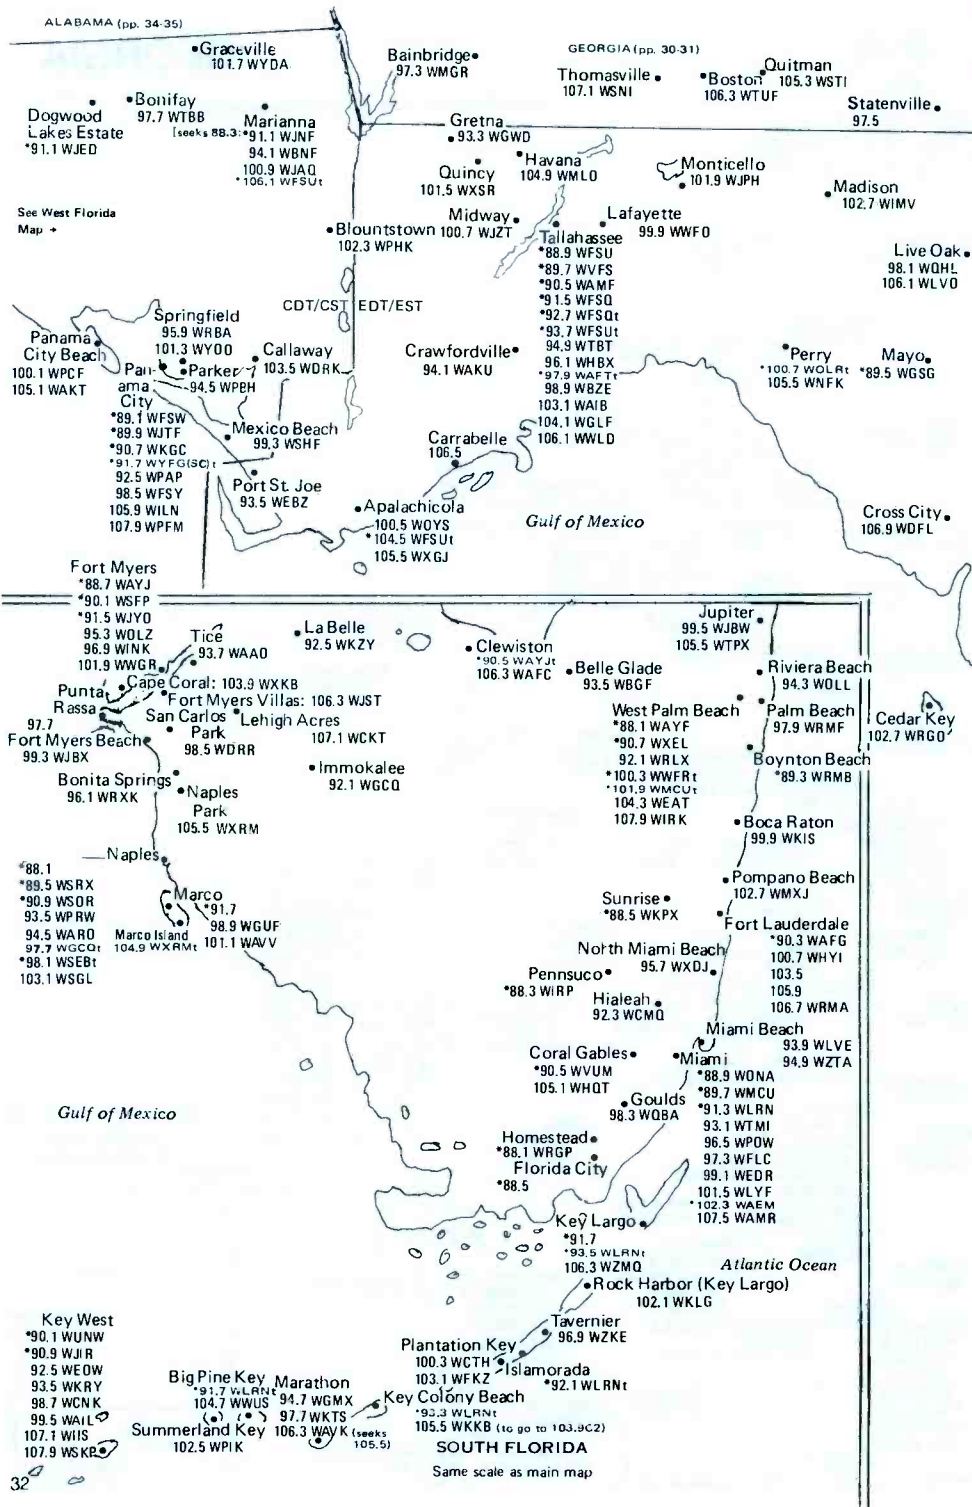

GEORGIA
(pp. 30-31)

SOUTH CAROLINA

GEORGIA

Eastern Time Zone/Daylight Saving Time Observed

Zone II

See Southmost GA Map

Graceville 101.7 WYDA
 Dogwood Lakes Estate *91.1 WJED
 Bonifay 97.7 WTBB (see p. 88.3)
 Marianna *91.1 WJNF
 *94.1 WBNF
 *100.9 WJAO
 *106.1 WFSU
 Bainbridge 97.3 WMGR
 Gretna 93.3 WGWD
 Quincy 101.5 WXSX
 Midway 100.7 WJZT
 Blountstown 102.3 WPHK
 Havana 104.9 WMLO
 Lafayette 99.9 WWFO
 Tallahassee *88.9 WFSU
 *89.7 WVFS
 *90.5 WAMF
 *91.5 WFSQ
 *92.7 WFSU
 *93.7 WFSU
 *94.9 WBTB
 *96.1 WHBX
 *97.9 WATF
 *98.9 WBZE
 *103.1 WAIB
 *104.1 WGLF
 *106.1 WWLD
 Quitman 105.3 WSTI
 Boston 106.3 WTUF
 Statenville 97.5
 Madison 102.7 WIMV
 Live Oak 98.1 WQHL
 106.1 WLVO
 Springfeld 95.9 WRBA
 Panama City Beach 101.3 WYOO
 Callaway 103.5 WDRK
 Panama City *89.1 WFSW
 *89.9 WJTF
 *90.7 WGGC
 *91.7 WYFG (SCL)
 *92.5 WPAP
 *98.5 WFSY
 *105.9 WILN
 *107.9 WPFM
 Carrabelle 106.5
 Apalachicola *100.5 WOYS
 *104.5 WFSU
 *105.5 WXGJ
 Crawfordville 94.1 WAKU
 Perry *100.7 WOLR
 *105.5 WNFK
 Mayo *89.5 WGSG
 Cross City 106.9 WDFL