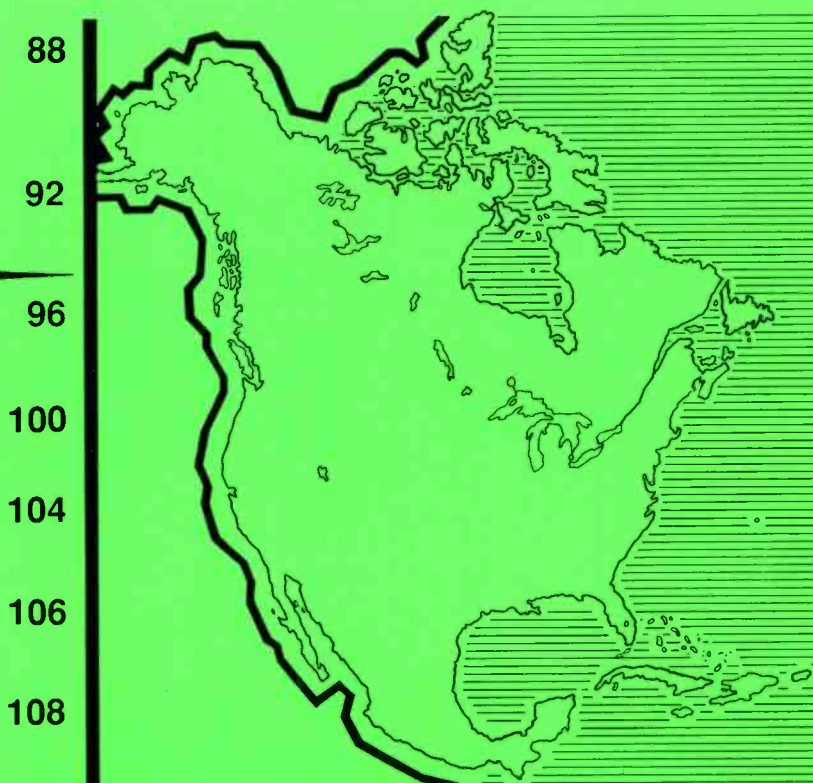

17th Edition

FM ATLAS

By Bruce F. Elving

*A guide for travelers,
hi-fi listeners, media people
and hobbyists*