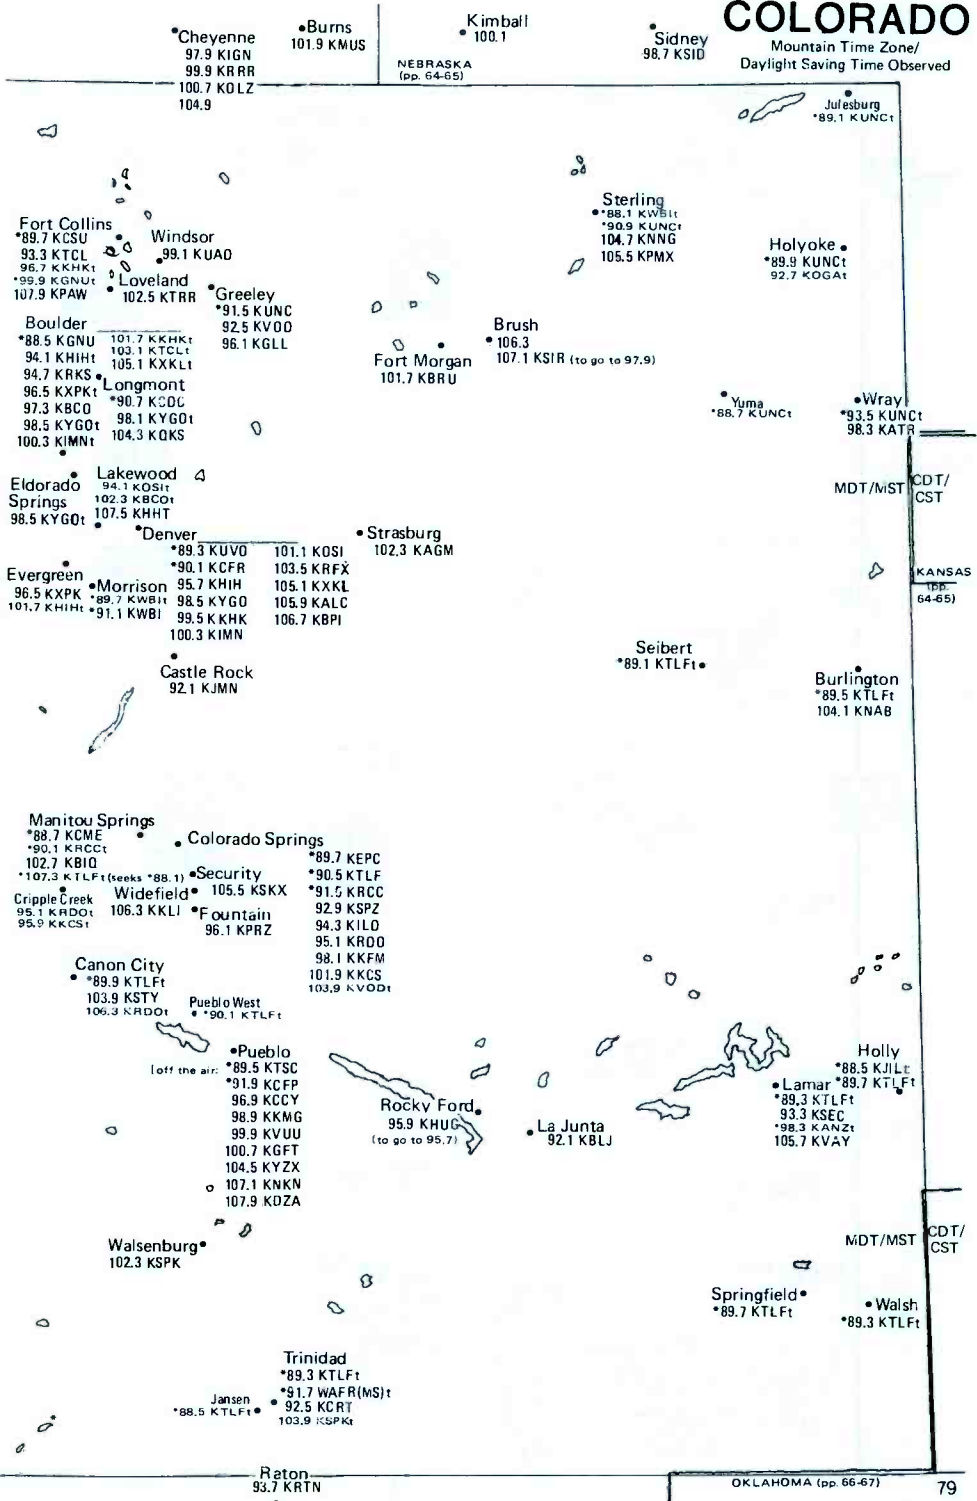

COLORADO

Mountain Time Zone/
Daylight Saving Time Observed