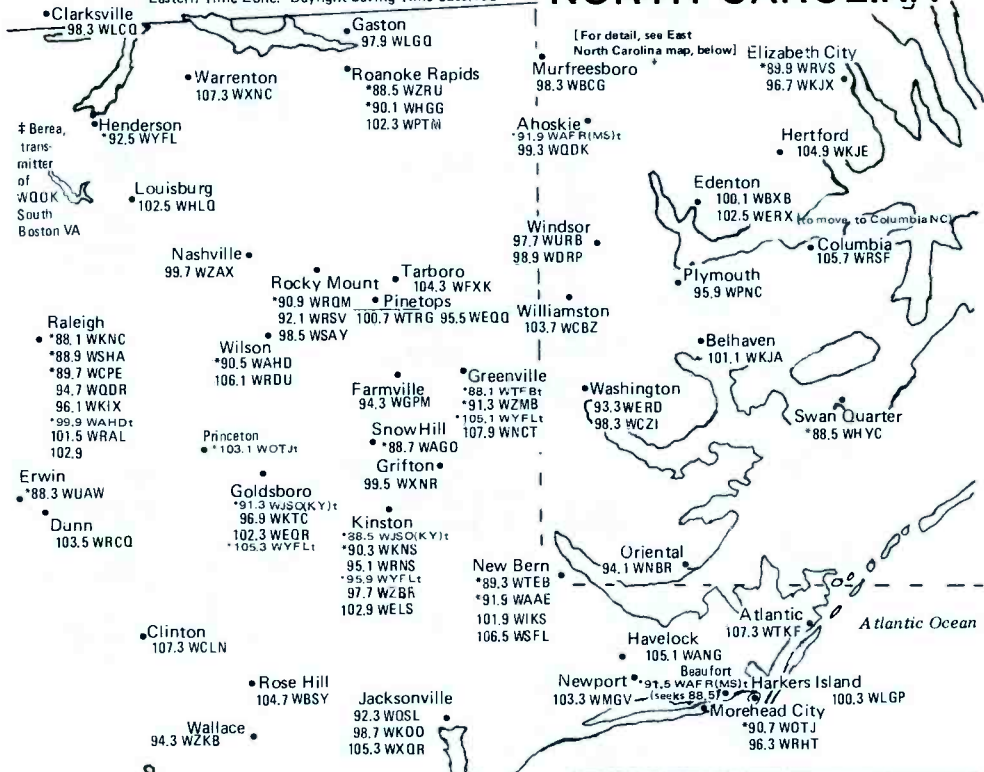

Eastern Time Zone/Daylight Saving Time Observed

NORTH CAROLINA

Zone II

Eastern Time Zone. Daylight Saving Time observed

[For detail, see East North Carolina map, below]

EAST NORTH CAROLINA

Same scale as main map