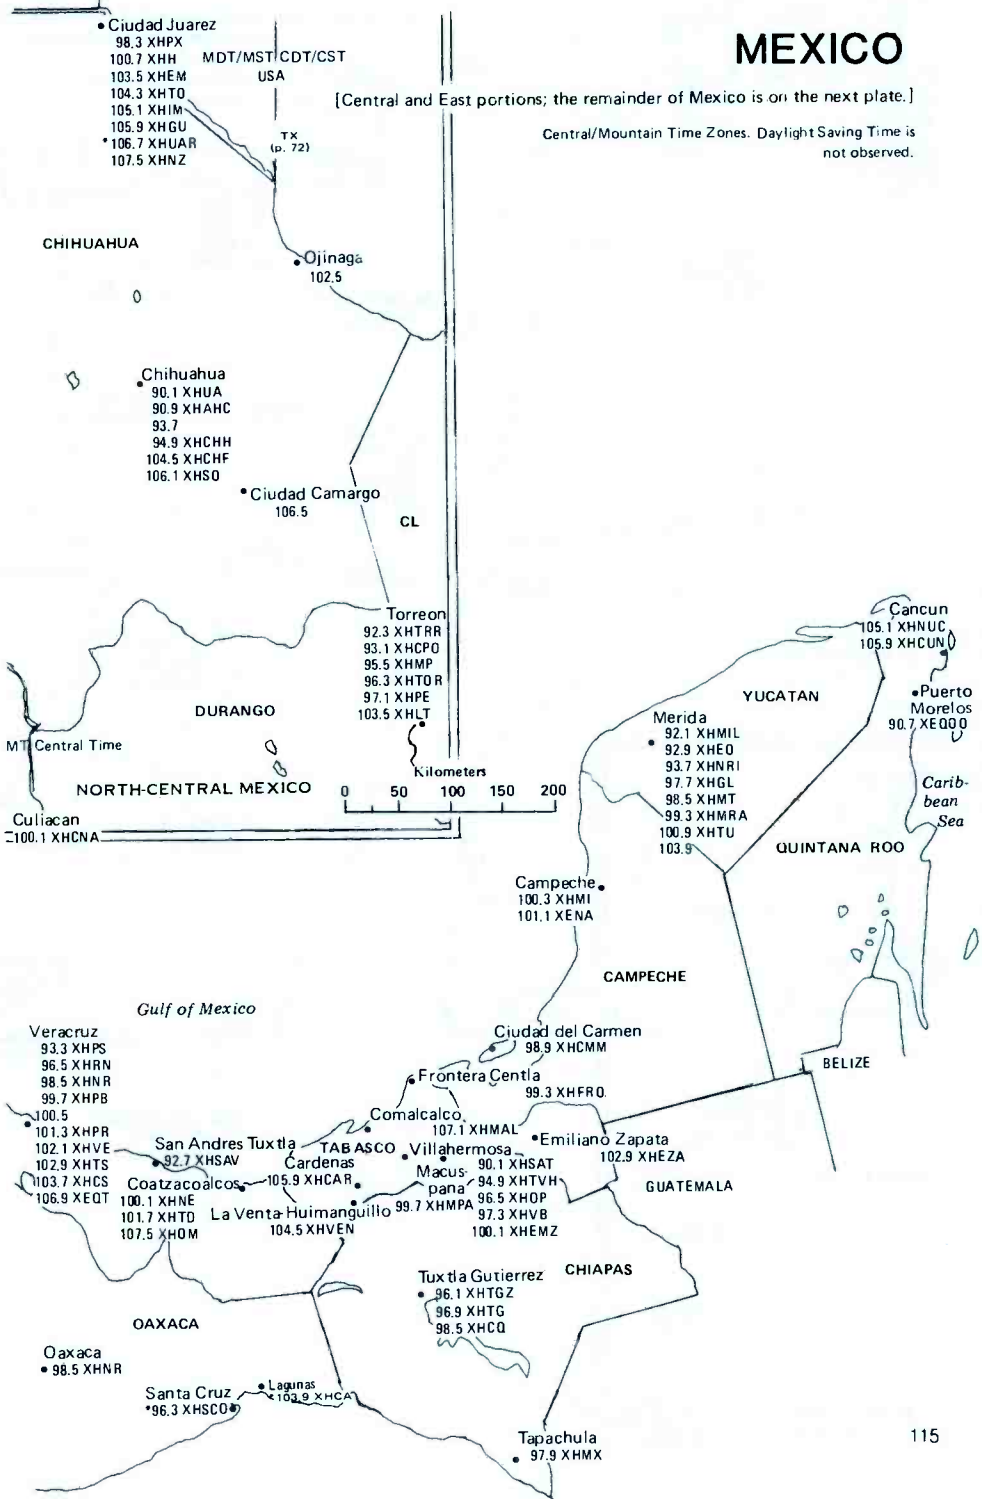

MEXICO

[Central and East portions; the remainder of Mexico is on the next plate.]

Central/Mountain Time Zones. Daylight Saving Time is not observed.