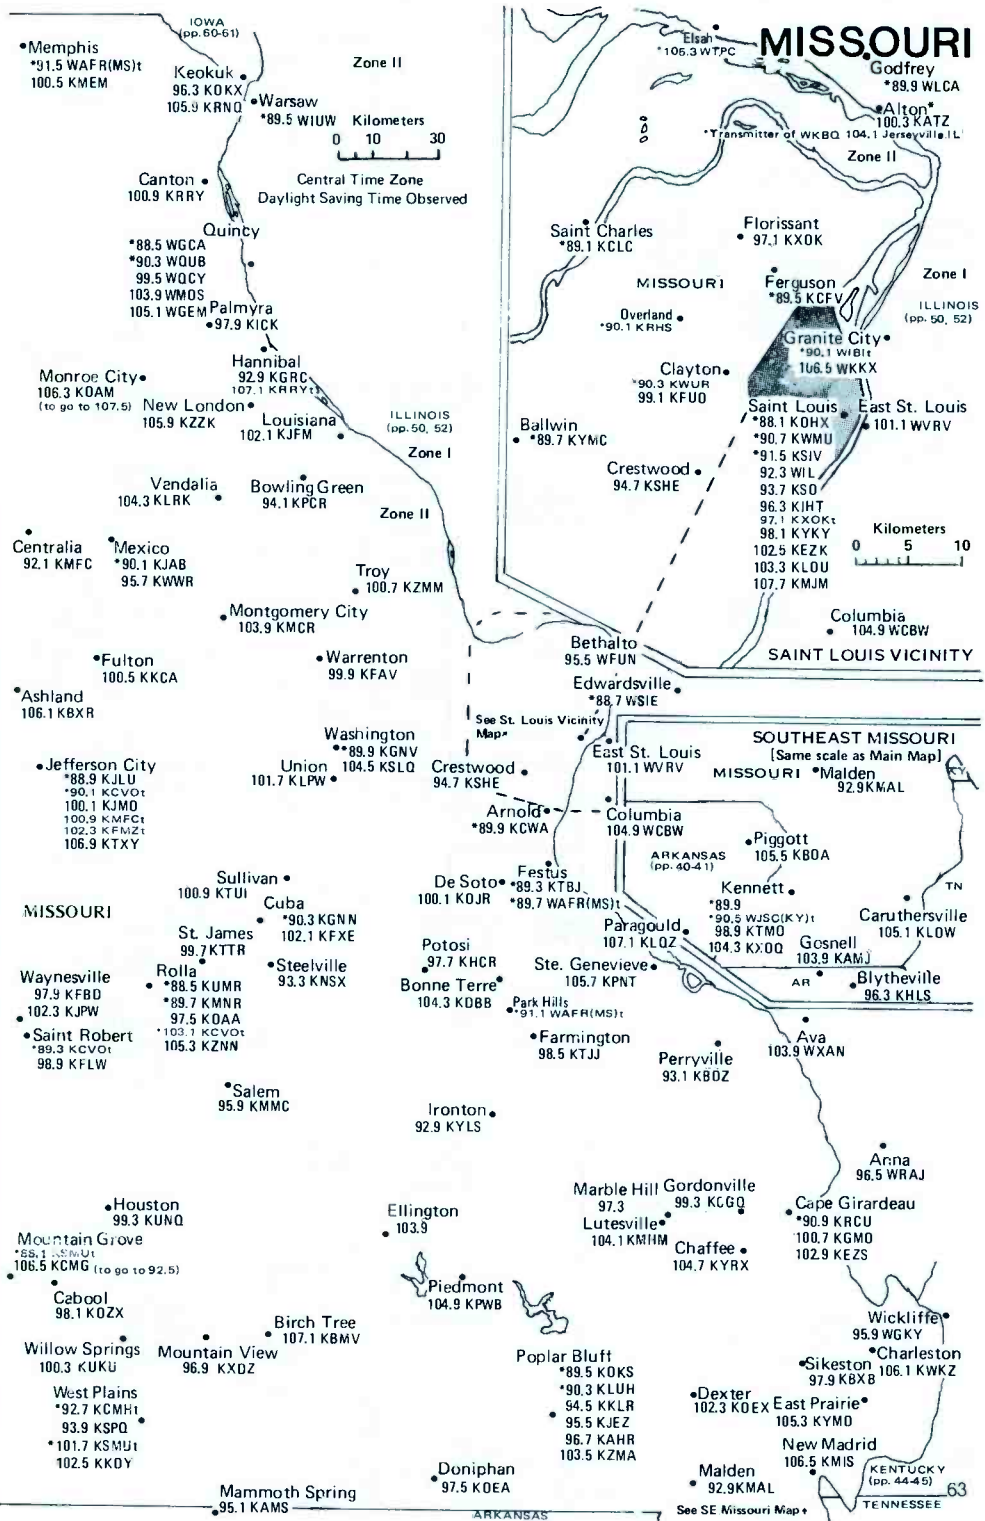

Seligman
*93.3 KJEM

Eureka Springs
100.9 KTCN

Point-Lokout
*90.5 KSMS
*91.7 KCOZ

Gainesville
99.7 KMAC

Bella Vista
106.5 KBVA

MISSOURI

Kilometers
0 20 40 80

[See Panhandle map below]