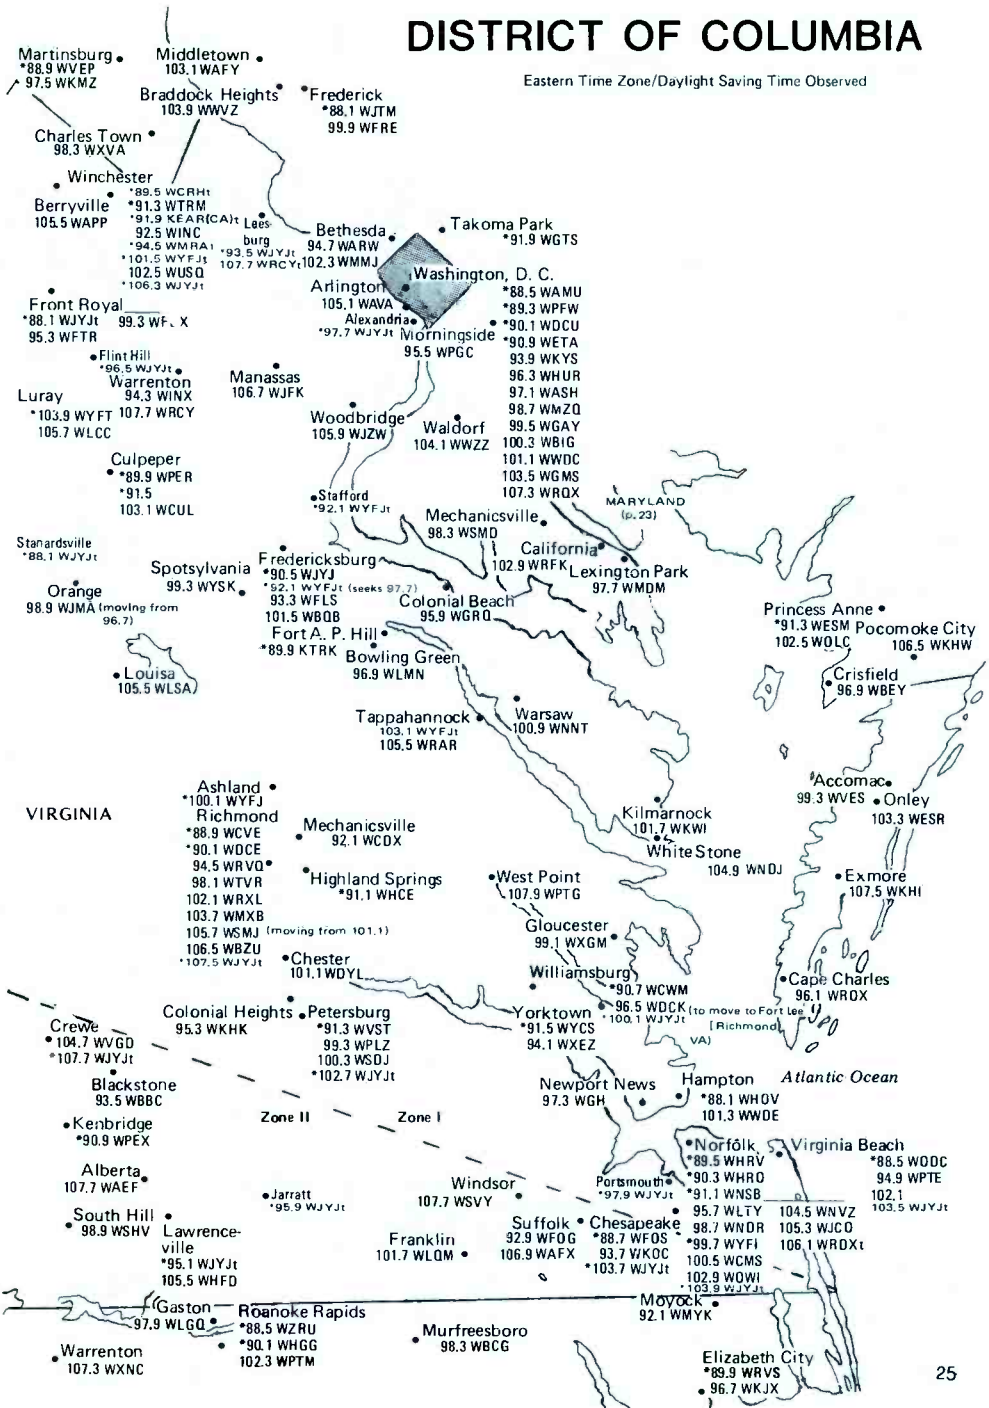

VIRGINIA

DISTRICT OF COLUMBIA

Eastern Time Zone/Daylight Saving Time Observed