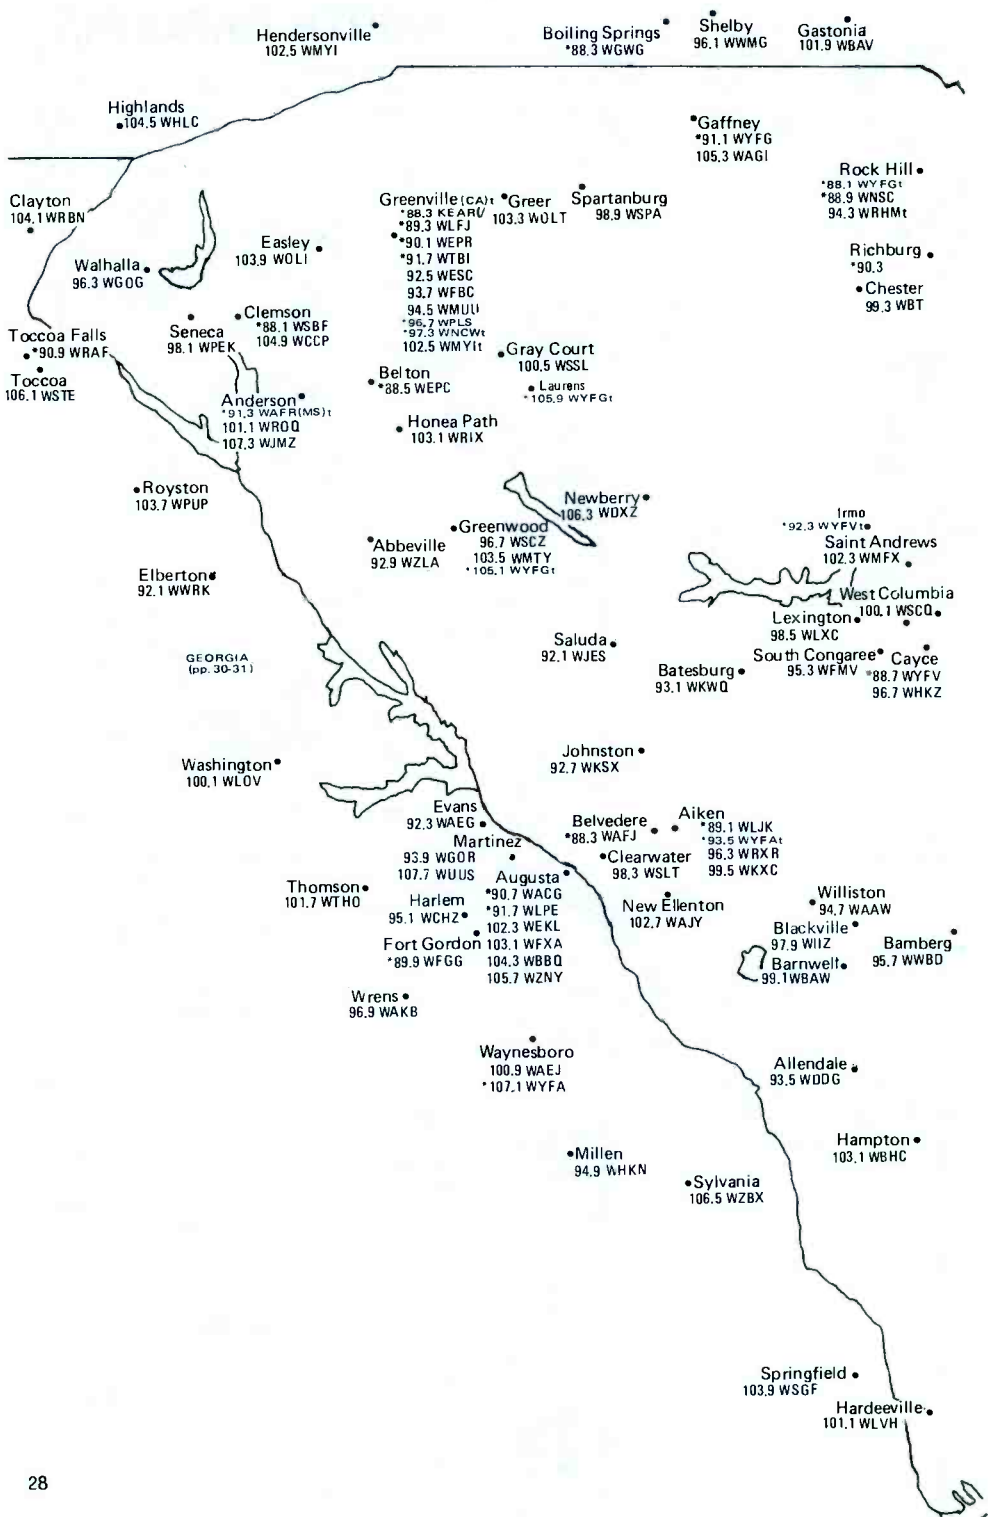

Eastern Time Zone/Daylight Saving Time Observed

NORTH CAROLINA

Zone II

Eastern Time Zone. Daylight Saving Time observed

[For detail, see East North Carolina map, below]

EAST NORTH CAROLINA

Same scale as main map