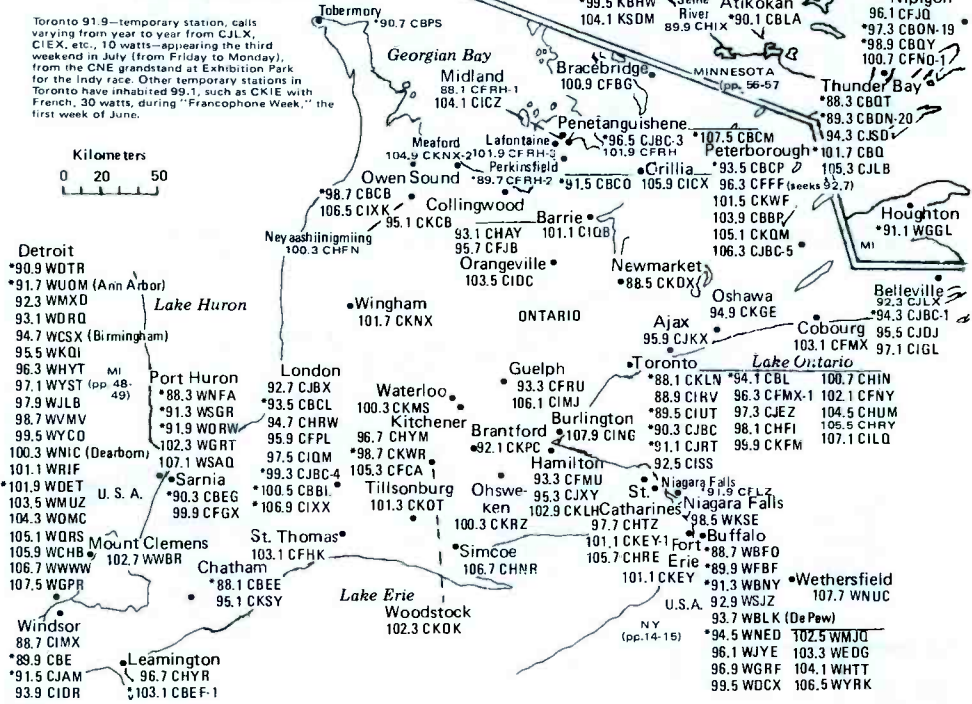

SOUTHWEST ONTARIO