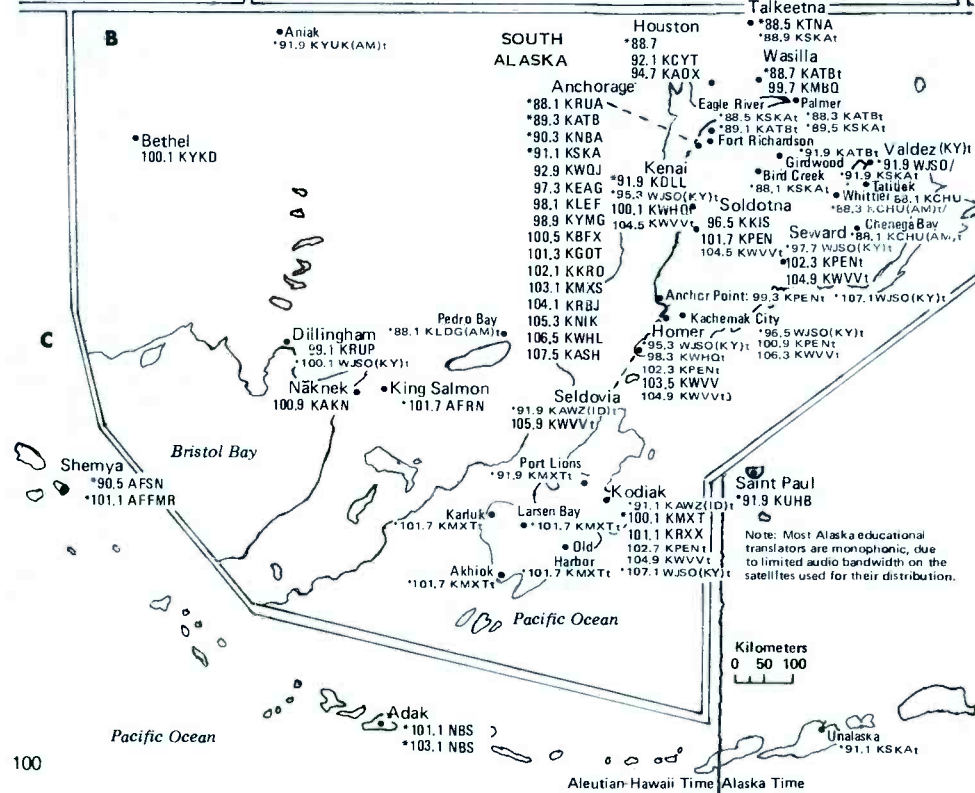

HAWAII—MAIN MAP