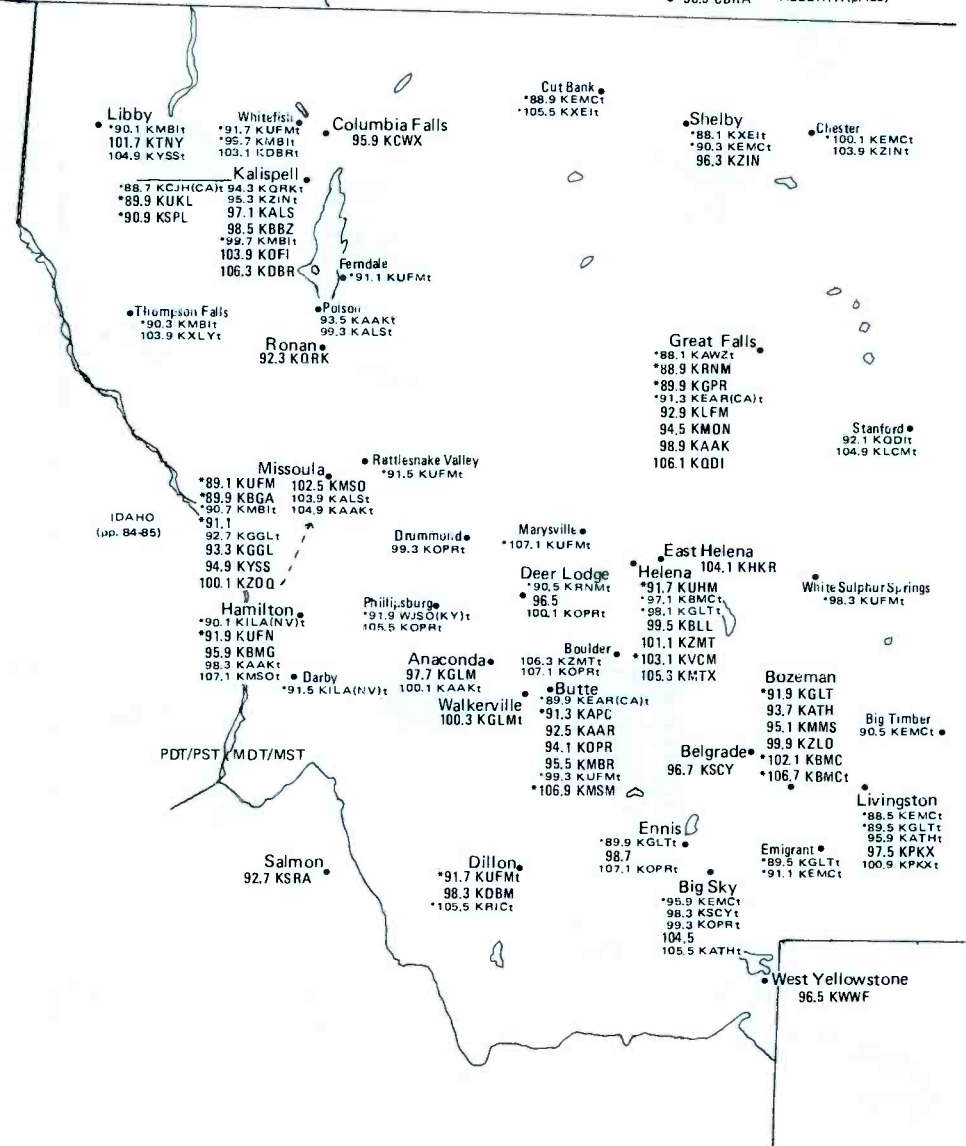

Libby
•90.1 KMBIt
101.7 KTNy
104.9 KYSSt

Whitefish
•91.7 KUFMt
•95.7 KMBIt
103.1 KDBRt

Columbia Falls
95.9 KCWX

Cut Bank
•88.9 KEMCt
•105.5 KXEIt

Shelby
•88.1 KXEIt
•90.3 KEMCt
96.3 KZIN

Chester
•100.1 KEMCt
103.9 KZINt

Kalispell
•88.7 KCJH(CA)t
•89.9 KUKL
•90.9 KSPL
94.3 KQRKt
95.3 KZINt
97.1 KALS
98.5 KBBZ
•99.7 KMBIt
103.9 KOFI
106.3 KDBR

Ferndale
•91.1 KUFMt

Thompson Falls
•90.3 KMBIt
103.9 KXLYt

Poisoi
93.5 KAAKt
99.3 KALSt

Ronan
92.3 KQRK

Great Falls
•88.1 KAWZt
•88.9 KRNM
•89.9 KGPR
•91.3 KEAR(CA)t
92.9 KLFM
94.5 KMON
98.9 KAAK
106.1 KODI

Stanford
92.1 KODRt
104.9 KLCM

IDAHO
(pp. 84-85)

Missoula
•89.1 KUFM
•89.9 KBGA
•90.7 KMBIt
91.1
92.7 KGGLt
93.3 KGGL
94.9 KYSS
100.1 KZDQ

Rattlesnake Valley
•91.5 KUFMt

Drummond
99.3 KOPRt

Marysville
•107.1 KUFMt

Deer Lodge
•90.5 KRNMt
•96.5
100.1 KOPRt

East Helena
104.1 KHKR

Helena
•91.7 KUHM
•97.1 KBMC
•98.1 KGGLt
99.5 KBLL
101.1 KZMT
•103.1 KVCM
105.3 KMTX

White Sulphur Springs
•98.3 KUFMt

Hamilton
•90.1 KILAN(V)t
•91.9 KUFN
95.9 KBMG
98.3 KAAKt
107.1 KMSOt

Phillipsburg
•91.9 WJSDI(KY)t
105.5 KOPRt

Anaconda
97.7 KGLM
100.1 KAAKt

Boulder
106.3 KZMTt
107.1 KOPRt

Butte
•89.9 KEAR(CA)t
•91.3 KAPC
92.5 KAAR
94.1 KOPR
95.5 KMBR
•99.3 KUFMt
•106.9 KMSM

Big Timber
90.5 KEMCt

PDT/PST MDT/MST

Salmon
92.7 KSRA

Dillon
•91.7 KUFMt
98.3 KDBM
•105.5 KRICt

Ennis
•89.9 KGLTt
88.7
107.1 KOPRt

Emigrant
•89.5 KGLTt
•91.1 KEMCt

Big Sky
•95.9 KEMCt
98.3 KSCYt
99.3 KOPRt
104.5
105.5 KATHt

Livingston
•88.5 KEMCt
•89.5 KGLTt
95.9 KATHt
97.5 KPXX
100.9 KPXXt

West Yellowstone
96.5 KWFF