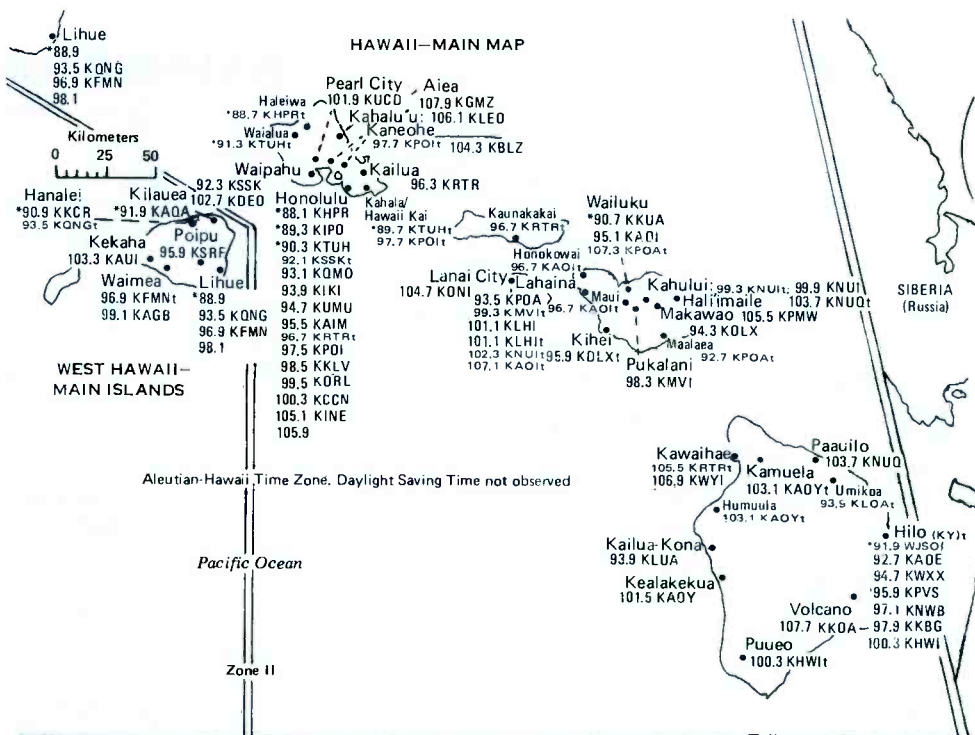

HAWAII—MAIN MAP