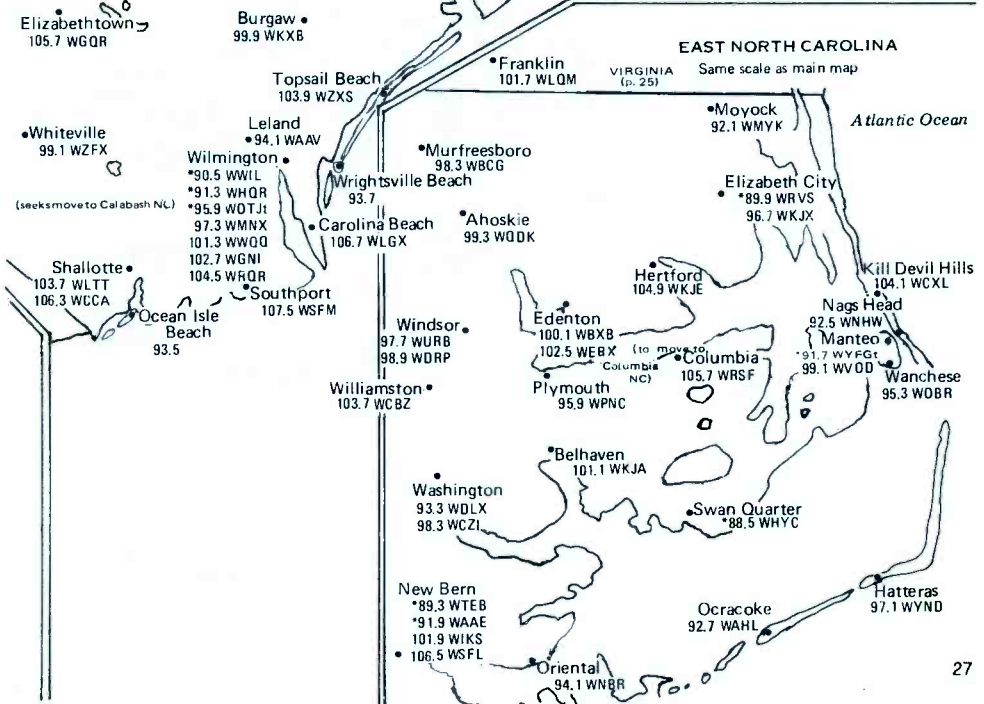

Eastern Time Zone/Daylight Saving Time Observed

NORTH CAROLINA

Zone II

Eastern Time Zone. Daylight Saving Time observed

[For detail, see East North Carolina map, below]

EAST NORTH CAROLINA

Same scale as main map