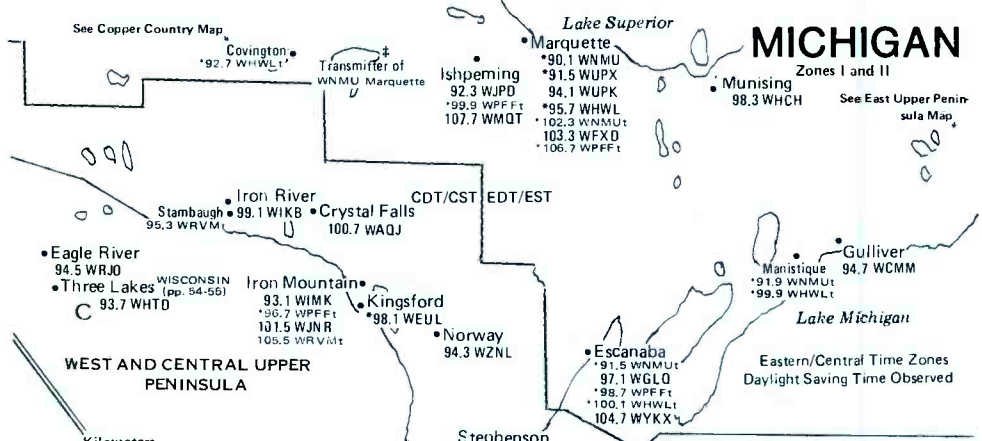

MICHIGAN

Zones I and II

See East Upper Peninsula Map