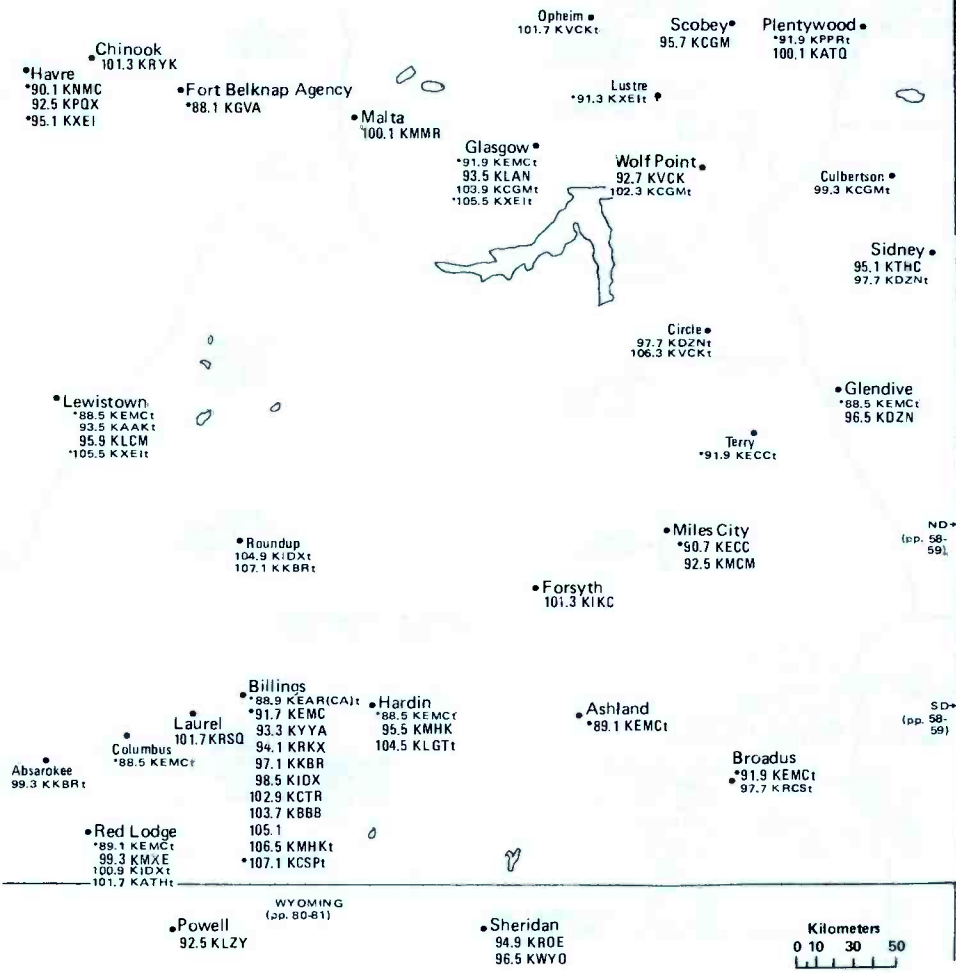

MONTANA

MDT/MST CDT/CST

CANADA

SASKATCHEWAN (pp. 106-107)

Zone II

USA

Mountain Time Zone/Daylight Saving Time observed