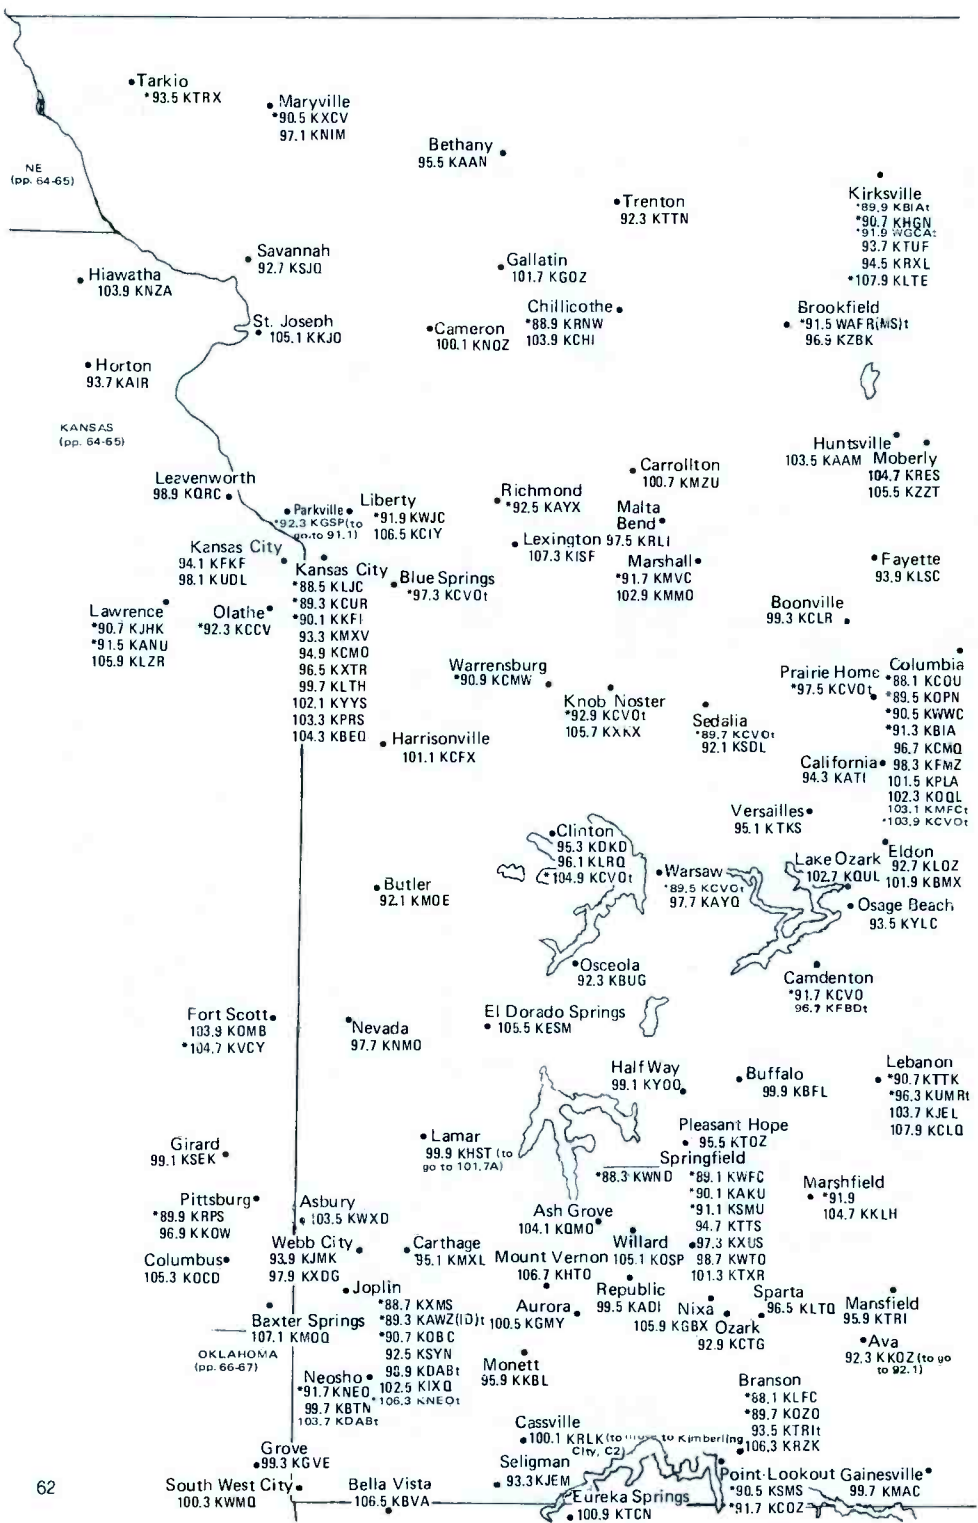

Tarkio
*93.5 KTRX

Maryville
*90.5 KXCV
97.1 KNIM

Bethany
95.5 KAAN

Trenton
92.3 KTTN

Kirkville
*89.9 KBIAt
*90.7 KHGN
*91.9 WGCAt
93.7 KTUF
94.5 KRXL
*107.9 KLTE

Hiawatha
103.9 KNZA

Savannah
92.7 KSJQ

Gallatin
101.7 KGOZ

Cameron
100.1 KNOZ

Chillicothe
*88.9 KRNW
103.9 KCHI

Brookfield
*91.5 WAFR(MSt)
96.3 KZ6K

Horton
93.7 KAIR

St. Joseph
105.1 KKJO

Huntsville
103.5 KAAM

Moberly
104.7 KRES
105.5 KZ2T

KANSAS
(pp. 64-65)

Leavenworth
98.9 KQRC

Parkville
*92.3 KGPS(to go to 91.1)

Liberty
*91.9 KWJC
106.5 KCIY

Richmond
*92.5 KAYX

Carrollton
100.7 KMZU

Lexington
107.3 KISF

Malta Bend
97.5 KRLI

Fayette
93.9 KLSC

Lawrence
*90.7 KJHK
*91.5 KANU
105.9 KLZR

Olathe
*92.3 KCCV

Marshall
*91.7 MVC
102.9 KMMD

Boonville
99.3 KCLR

Warrensburg
*90.9 KCMW

Prairie Home
*97.5 KCV0t

Columbia
*88.1 KCOU
*89.5 KOPN
*90.5 KWWC
*91.3 KBIAt
96.7 KCMQ

Harrisonville
101.1 KCFX

Knob Noster
*92.9 KCV0t
105.7 KXXK

Sedalia
*89.5 KCV0t
92.1 KSDL

Versailles
95.1 KTKS

Eldon
92.7 KLOZ
101.9 KBMX

Butler
92.1 KM0E

Clinton
95.3 KDKD
96.1 KLRQ
*104.9 KCV0t

Warsaw
*89.5 KCV0t
97.7 KAYQ

Lake Ozark
102.7 K0UL

Osage Beach
93.5 KYLC

Fort Scott
103.9 KOMB
*104.7 KVCY

Nevada
97.7 KNMO

El Dorado Springs
*105.5 KESM

Camdenton
*91.7 KCV0t
96.7 KFB0t

Half Way
99.1 KY00

Buffalo
99.9 KBFL

Lebanon
*90.7 KTTK
*96.3 KUMRt
103.7 KJEL
107.9 KCLD

Girard
99.1 KSEK

Lamar
99.9 KHST (to go to 101.7A)

Pleasant Hope
*95.5 KTOZ

Marshfield
*91.9
104.7 KKLH

Pittsburg
*89.9 KRPS
96.9 KK0W

Asbury
*103.5 KWXD

Ash Grove
104.1 KQMO

Willard
*88.3 KWND

Columbus
105.3 K0CD

Webb City
93.9 KJMK
97.9 KXDG

Carthage
95.1 KMXL

Mount Vernon
105.1 K0SP

Republic
99.5 KADI

Sparta
96.5 KLTQ

Mansfield
95.9 KTRI

Neosho
*91.7 KNEO
99.7 KBTN
103.7 KDA8t

Baxter Springs
107.1 KMOQ

Aurora
100.5 KGMV

Monett
95.9 KKBL

Nixa
105.9 KGBX

Ozark
92.9 KCTG

Ava
92.3 KKOZ (to go to 92.1)

Grove
*99.3 KGVE

South West City
100.3 KWMQ

Seligman
*93.3 KJEM

Eureka Springs
100.9 KTCN

Point-Lokout
*90.5 KSMS
*91.7 KCOZ

Gainesville
99.7 KMAC

Bella Vista
106.5 KBVA