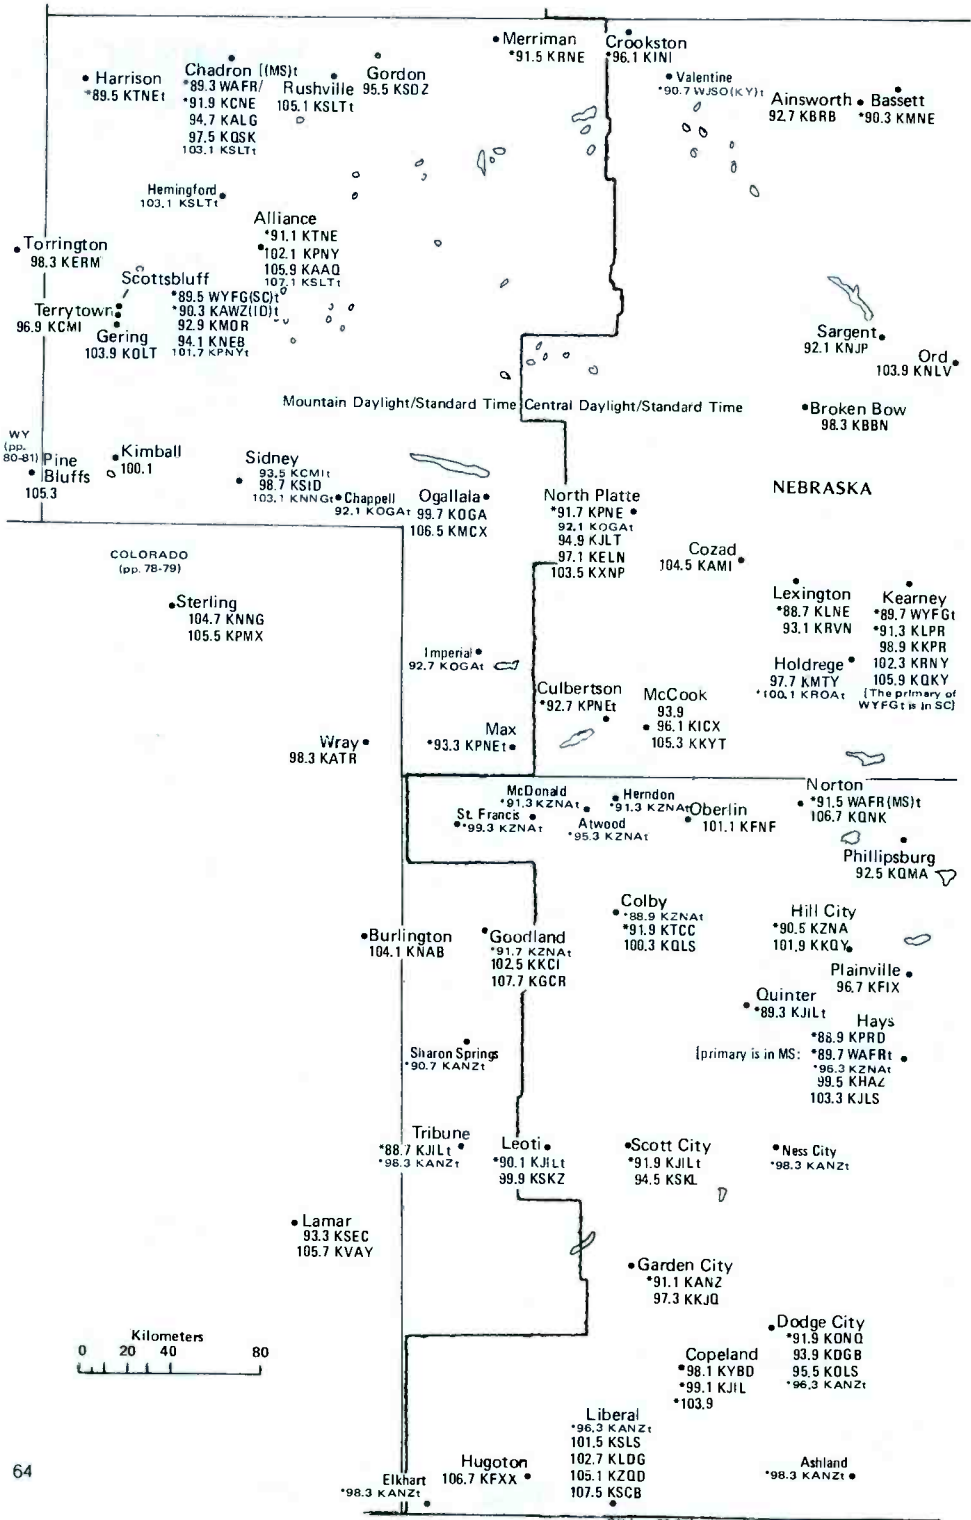

Seligman
*93.3 KJEM

Eureka Springs
100.9 KTCN

Point-Lokout
*90.5 KSMS
*91.7 KCOZ

Gainesville
99.7 KMAC

Bella Vista
106.5 KBVA

MISSOURI

Kilometers
0 20 40 80

[See Panhandle map below]