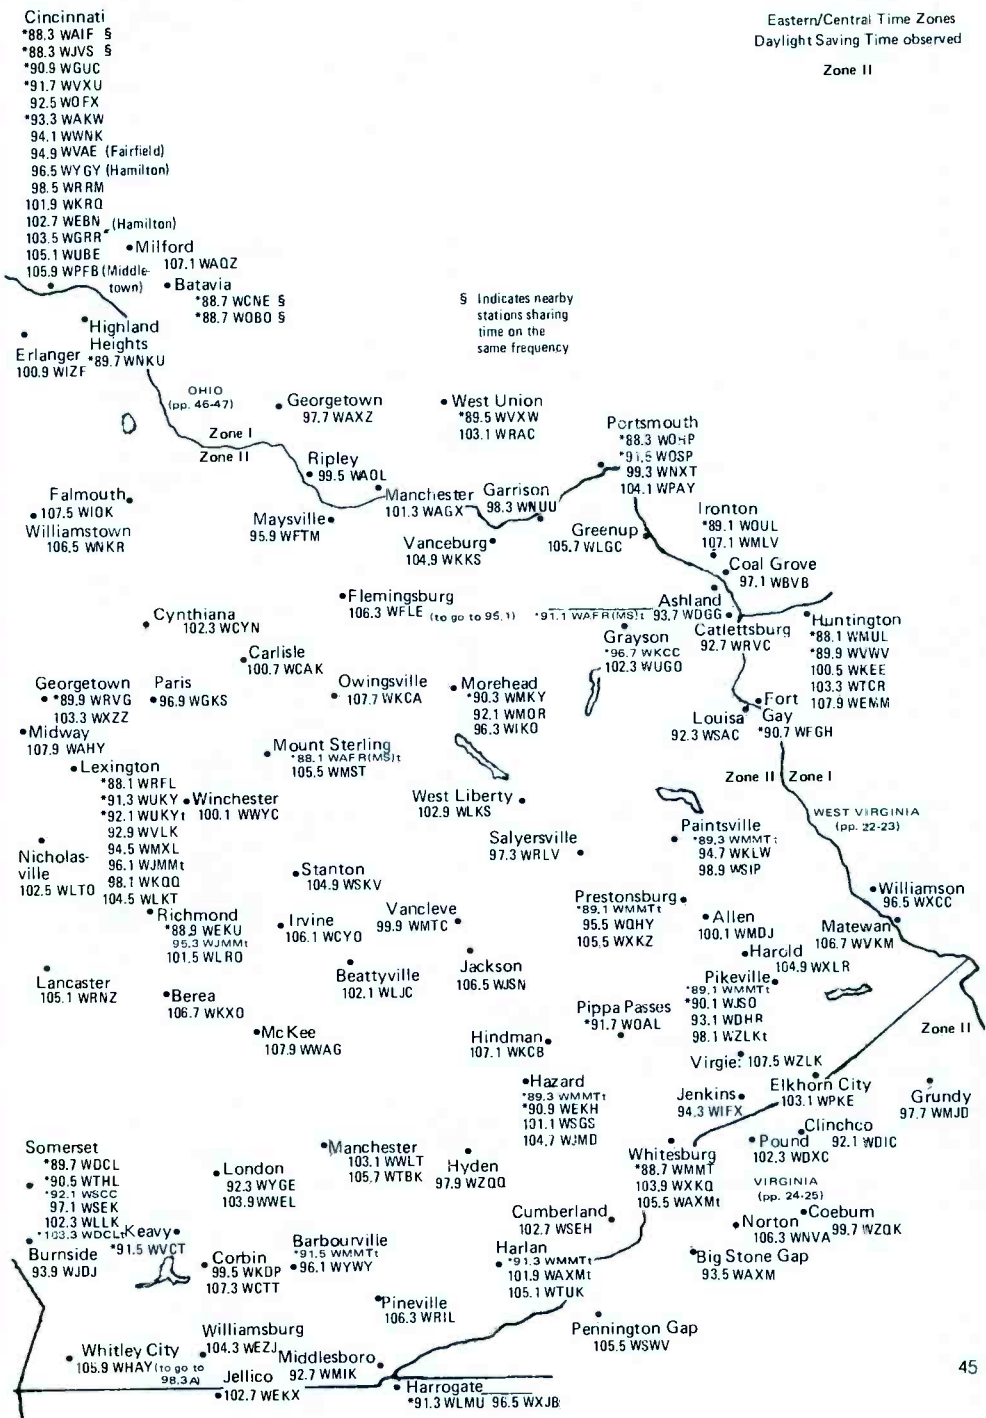

Zone II

ARKANSAS

TENNESSEE

KENTUCKY

Eastern/Central Time Zones
Daylight Saving Time observed

Zone II

OHIO

Zone 1