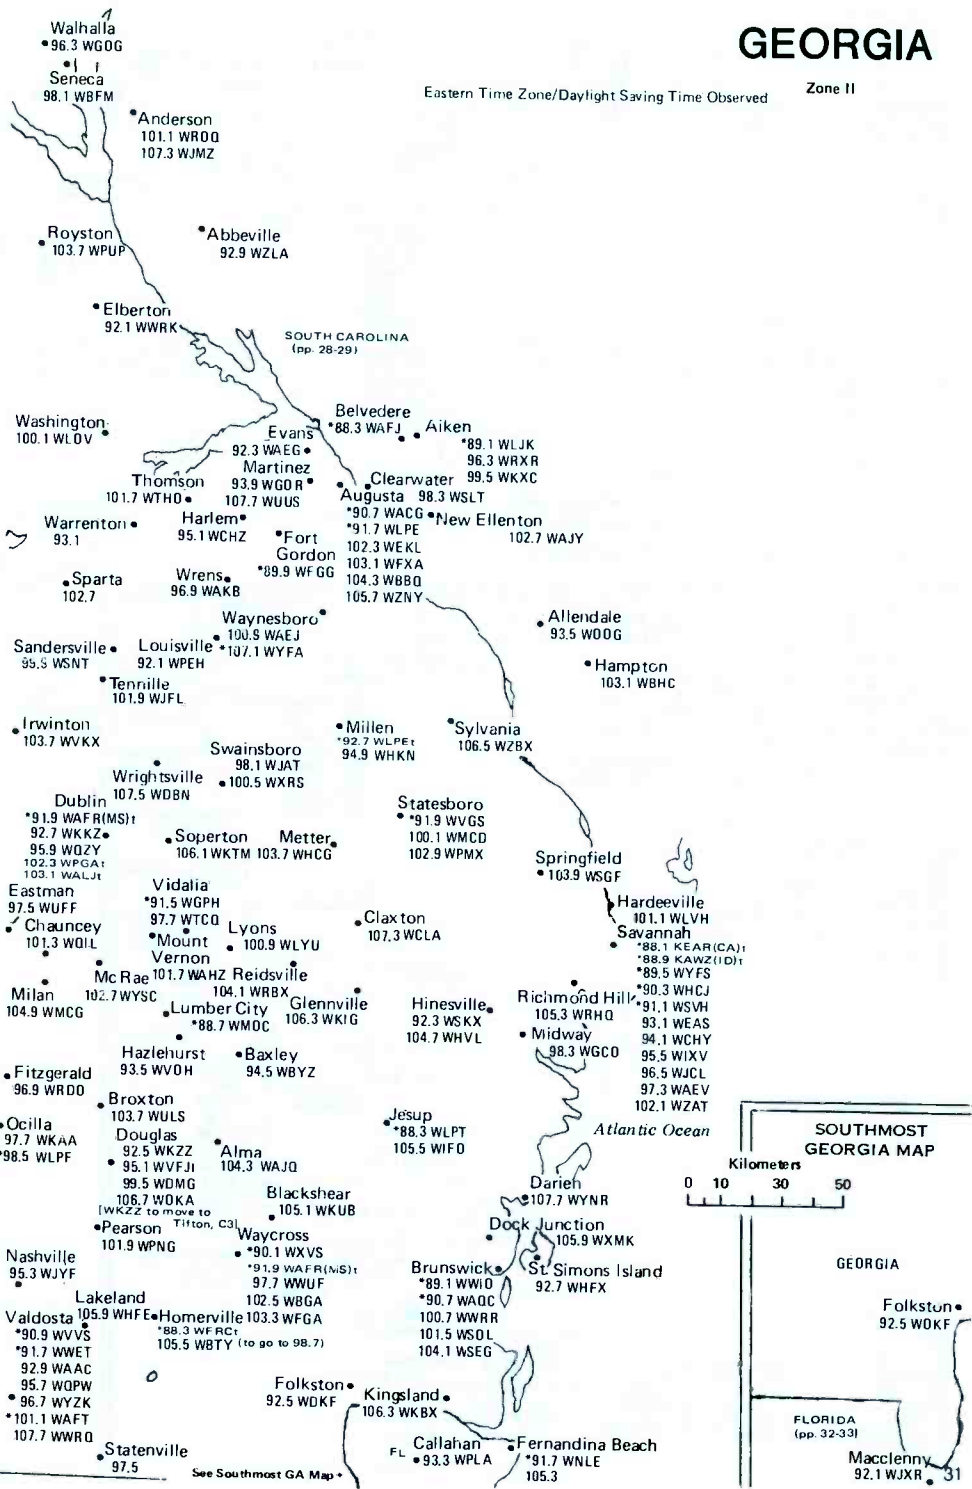

GEORGIA
(pp. 30-31)

SOUTH CAROLINA

GEORGIA

Eastern Time Zone/Daylight Saving Time Observed

Zone II

See Southmost GA Map

Graceville 101.7 WYDA
 Dogwood Lakes Estate *91.1 WJED
 Bonifay 97.7 WTBB (see p. 88.3)
 Marianna *91.1 WJNF
 *94.1 WBNF
 *100.9 WJAO
 *106.1 WFSU
 Bainbridge 97.3 WMGR
 Gretna 93.3 WGWD
 Quincy 101.5 WXSX
 Midway 100.7 WJZT
 Blountstown 102.3 WPHK
 Havana 104.9 WMLO
 Lafayette 99.9 WWFO
 Tallahassee *88.9 WFSU
 *89.7 WVFS
 *90.5 WAMF
 *91.5 WFSQ
 *92.7 WFSU
 *93.7 WFSU
 *94.9 WBTB
 *96.1 WHBX
 *97.9 WATF
 *98.9 WBZE
 *103.1 WAIB
 *104.1 WGLF
 *106.1 WWLD
 Quitman 105.3 WSTI
 Boston 106.3 WTUF
 Statenville 97.5
 Madison 102.7 WIMV
 Live Oak 98.1 WQHL
 106.1 WLVO
 Springfeld 95.9 WRBA
 Panama City Beach 101.3 WYOO
 Callaway 103.5 WDRK
 Panama City *89.1 WFSW
 *89.9 WJTF
 *90.7 WGGC
 *91.7 WYFG (SCL)
 *92.5 WPAP
 *98.5 WFSY
 *105.9 WILN
 *107.9 WPFM
 Carrabelle 106.5
 Apalachicola *100.5 WOYS
 *104.5 WFSU
 *105.5 WXGJ
 Crawfordville 94.1 WAKU
 Perry *100.7 WOLR
 *105.5 WNFK
 Mayo *89.5 WGSG
 Cross City 106.9 WDFL