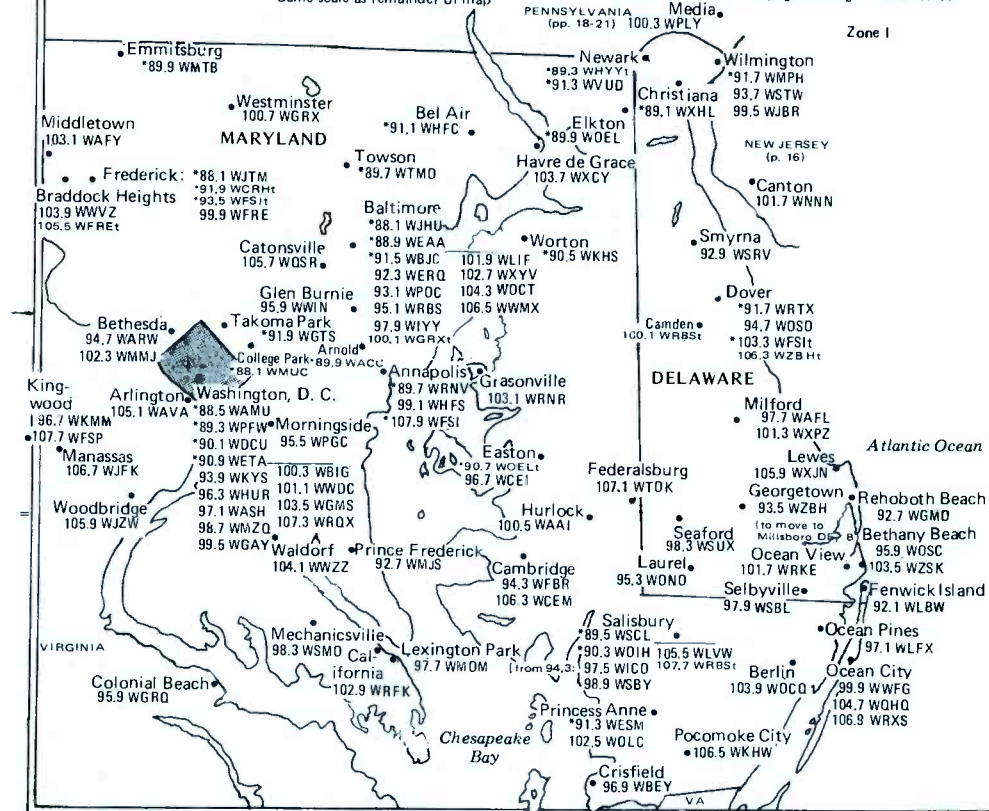

DELAWARE MARYLAND WEST VIRGINIA

DELAWARE-EAST MARYLAND SECTION

Same scale as remainder of map

Eastern Time Zone/Daylight Saving Time observed

Zone 1

VIRGINIA—WEST PORTION

VIRGINIA

DISTRICT OF COLUMBIA