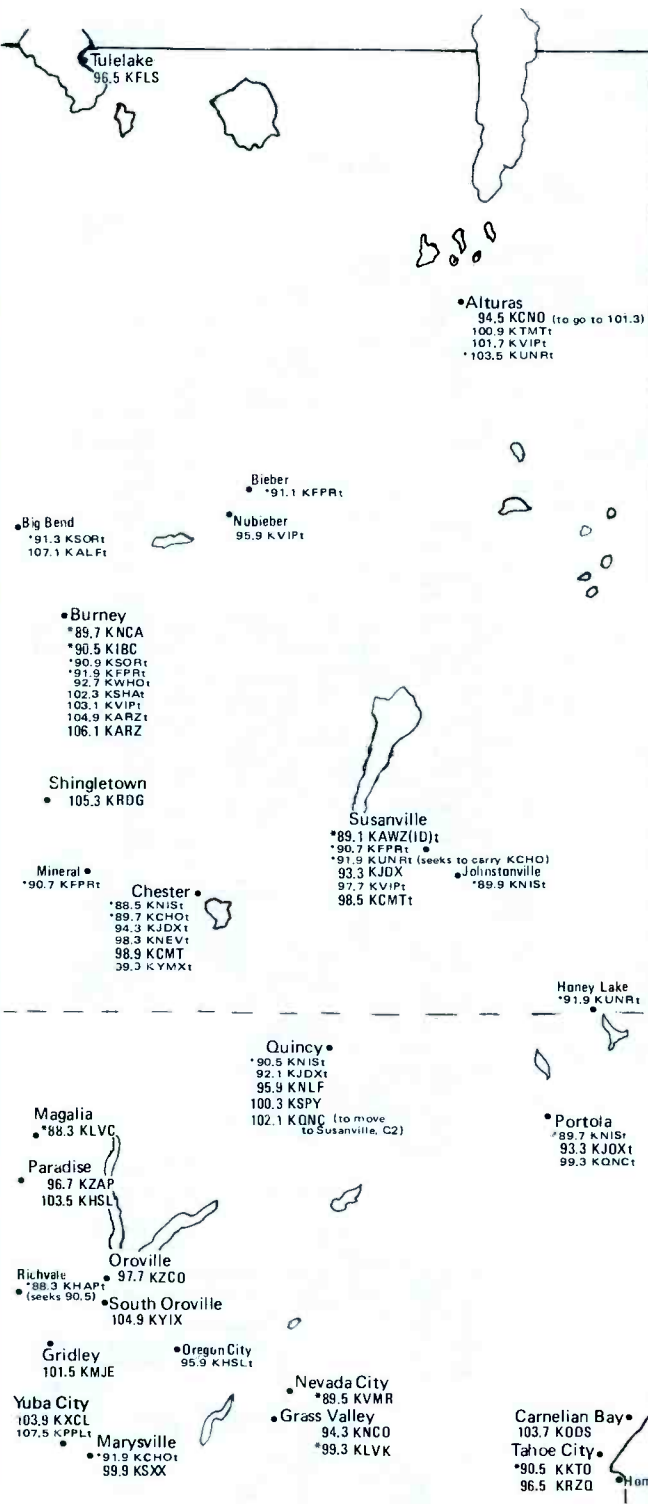

CALIFORNIA

[Northernmost portion—the remainder of California is on the following three plates]

Pacific Time Zone—Daylight Saving Time observed

NEVADA (p. 86)

1. **Zone II Sun Valley**
   93.7
2. **Reno**
     88.7 KUNR
     92.9 KZSR
     95.5 KNEV
     101.7 KRN
     104.5 KDOT
     105.7 KOZZ
     106.9 KRNO