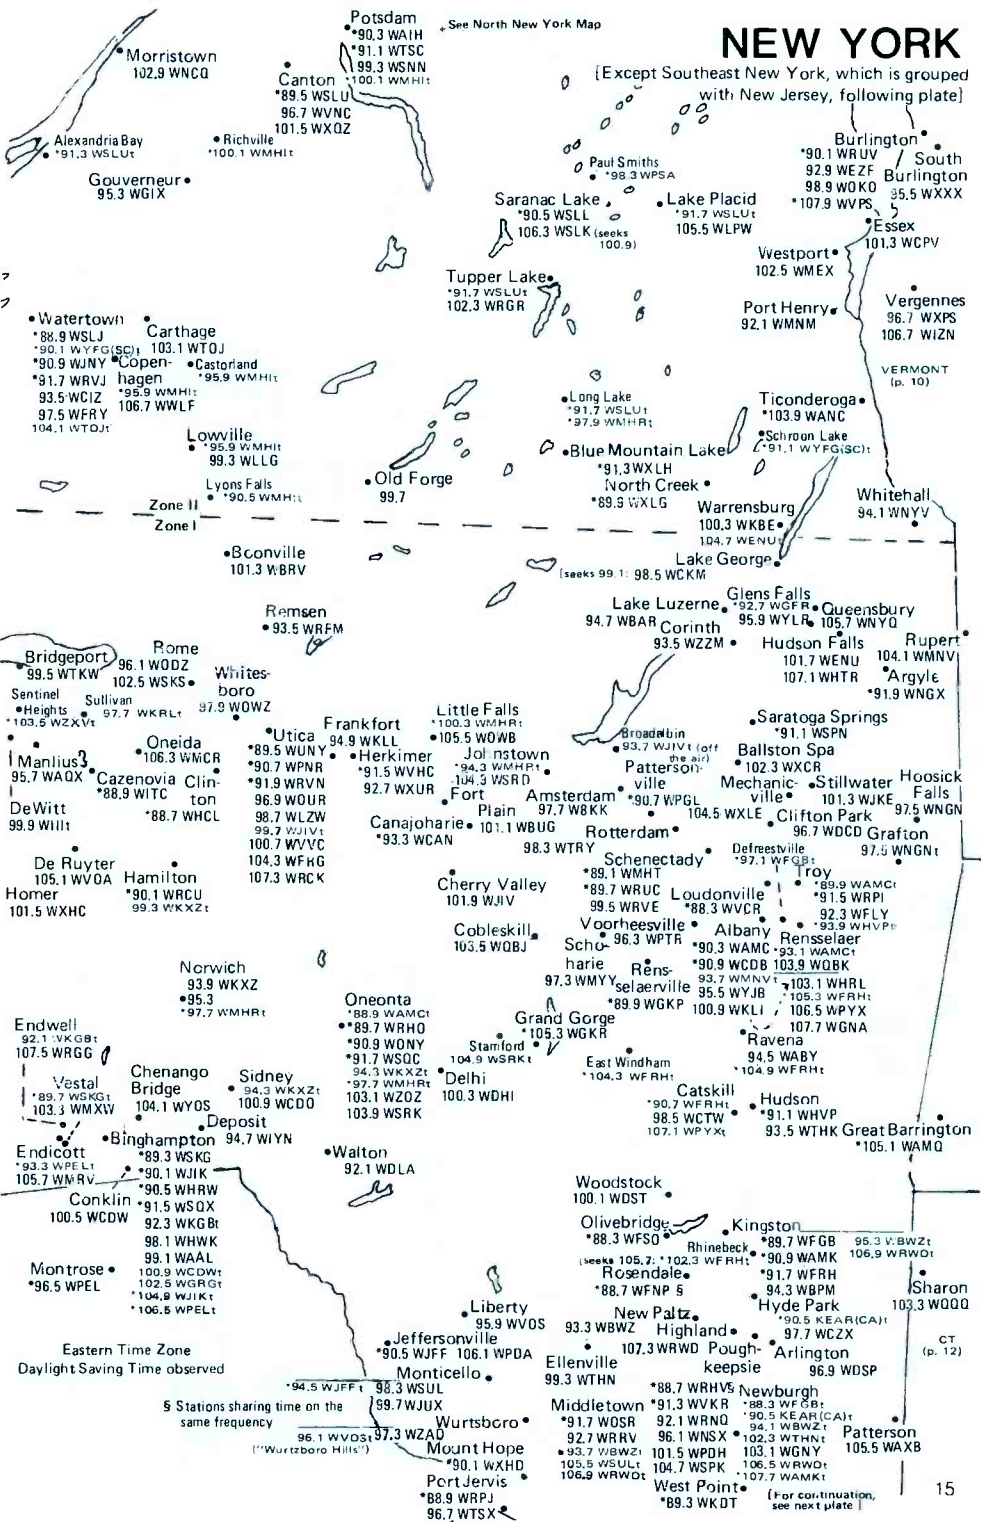

NEW YORK

(Except Southeast New York, which is grouped with New Jersey, following plate)