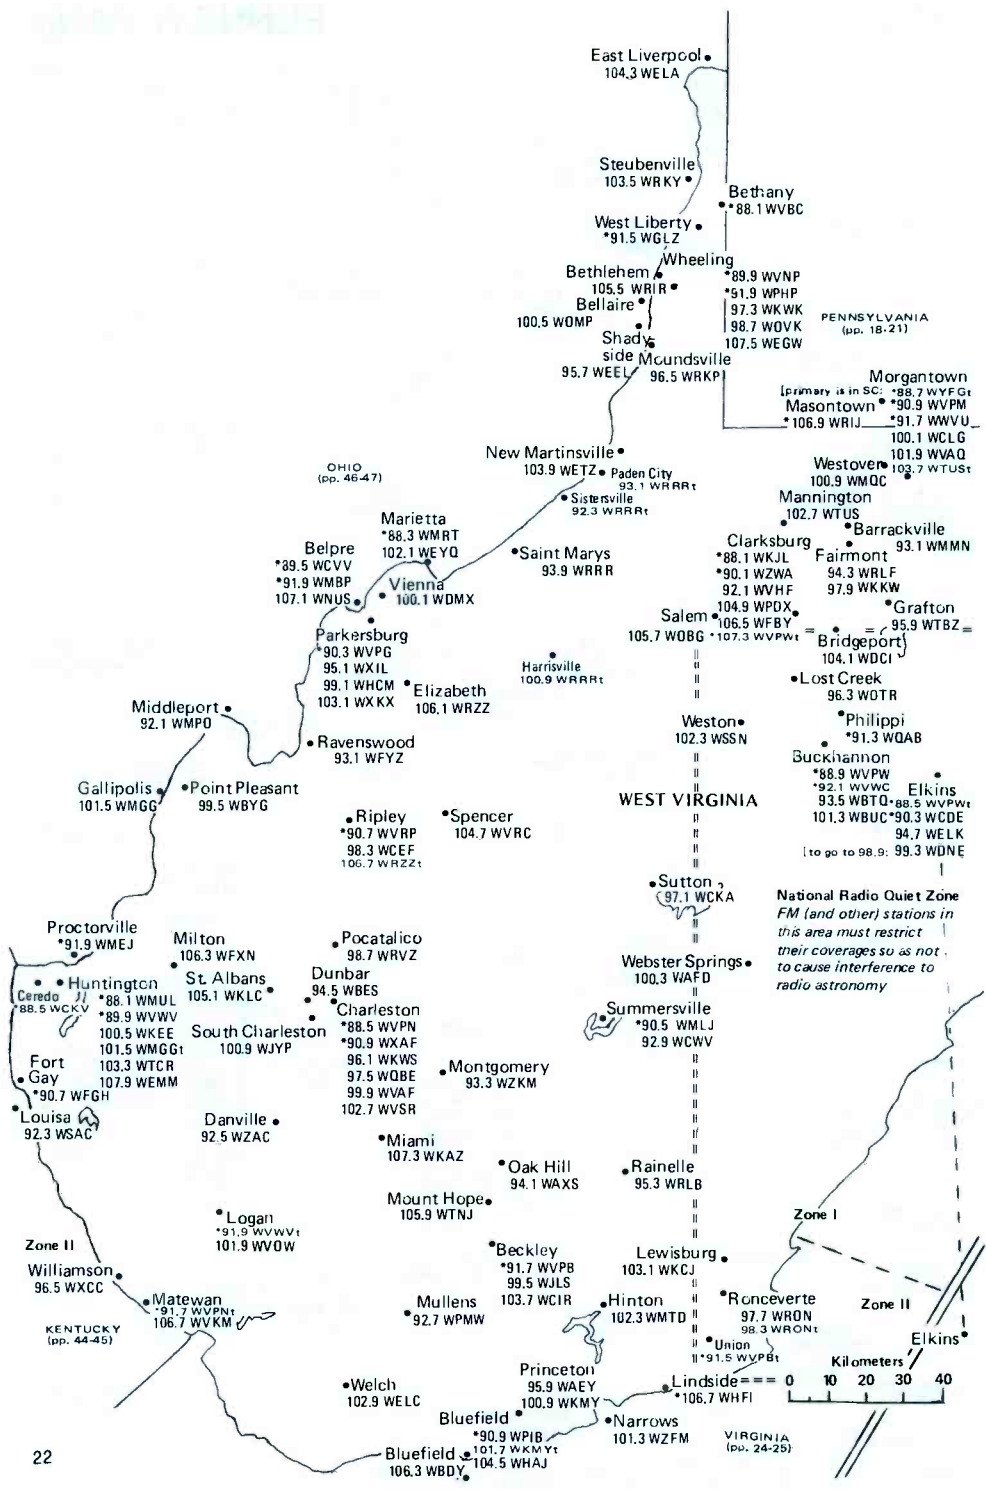

East Liverpool
104.3 WELA

Steubenville
103.5 WRKY

Bethany
88.1 WVBC

West Liberty
91.5 WGLZ

89.9 WVNP
51.9 WPHP
97.3 WKWK
98.7 WOVK
107.5 WEGW

PENNSYLVANIA
(pp. 18-21)

Morgantown
Masontown 90.9 WVPM
91.7 WVWU
106.9 WRJL
100.1 WCLG
101.9 WVAQ
103.7 WTUST

New Martinsville
103.9 WETZ
Paden City 93.1 WRRRt
Sistersville 92.3 WRRRt

Westover
100.9 WMQC

Mannington
102.7 WTUS

Clarksburg
88.1 WKJL
90.1 WZWA
92.1 WVHF
104.9 WPDY
106.5 WFBY
107.3 WVPWt

Barrackville
93.1 WMMN

Fairmont
94.3 WRLF
97.9 WKWK

Grafton
95.9 WTBZ =

Bridgeport
104.1 WDCl

Lost Creek
96.3 WOTR

Philippi
91.3 WQAB

Elkins
88.5 WVPWt
94.7 WELK
101.3 WJNE

WEST VIRGINIA

Sutton
97.1 WCKA

National Radio Quiet Zone
FM (and other) stations in this area must restrict their coverages so as not to cause interference to radio astronomy

Webster Springs
100.3 WAFD

Summersville
90.5 WMLJ
92.9 WCWV

Montgomery
93.3 WZKM

Rainelle
95.3 WRLB

Miami
107.3 WKAZ

Oak Hill
94.1 WAXS

Beckley
91.7 WVPB
99.5 WJLS
103.7 WCIR

Lewisburg
103.1 WKCJ

Hinton
102.3 WMTD

Ronceverte
97.7 WRON
98.3 WRONT

Union
91.5 WVPBt

Mount Hope
105.9 WTNJ

Mullens
92.7 WPMW

Princeton
95.9 WAey
100.9 WKMY

Bluefield
90.9 WPIB
101.7 WKMYt
104.5 WHAJ

Bluefield
106.3 WBDY

Zone I

Zone II

Elkins

Kilometers 0 10 20 30 40

VIRGINIA
(pp. 24-25)

OHIO
(pp. 46-47)

Marietta
86.3 WMRT
102.1 WEYQ

Vienna
100.1 WDMX

Elizabeth
106.1 WRZZ

Ripley
90.7 WVRP
98.3 WCEF
106.7 WRZZt

Spencer
104.7 WVRC

Pocatalico
98.7 WRVZ

Dunbar
94.5 WBES

St. Albans
105.1 WKLC

South Charleston
100.9 WJYP

Montgomery
93.3 WZKM

Logan
91.9 WVWVt
101.9 WVOW

Williamson
96.5 WXCC

Matewan
91.7 WVPNt
106.7 WVKM

Welch
102.9 WELC

Bluefield
90.9 WPIB
101.7 WKMYt
104.5 WHAJ

Bluefield
106.3 WBDY

Bluefield
90.9 WPIB
101.7 WKMYt
104.5 WHAJ

Bluefield
106.3 WBDY

Bluefield
90.9 WPIB
101.7 WKMYt
104.5 WHAJ

Bluefield
106.3 WBDY

Bluefield
90.9 WPIB
101.7 WKMYt
104.5 WHAJ

Bluefield
106.3 WBDY

Bluefield
90.9 WPIB
101.7 WKMYt
104.5 WHAJ

Bluefield
106.3 WBDY