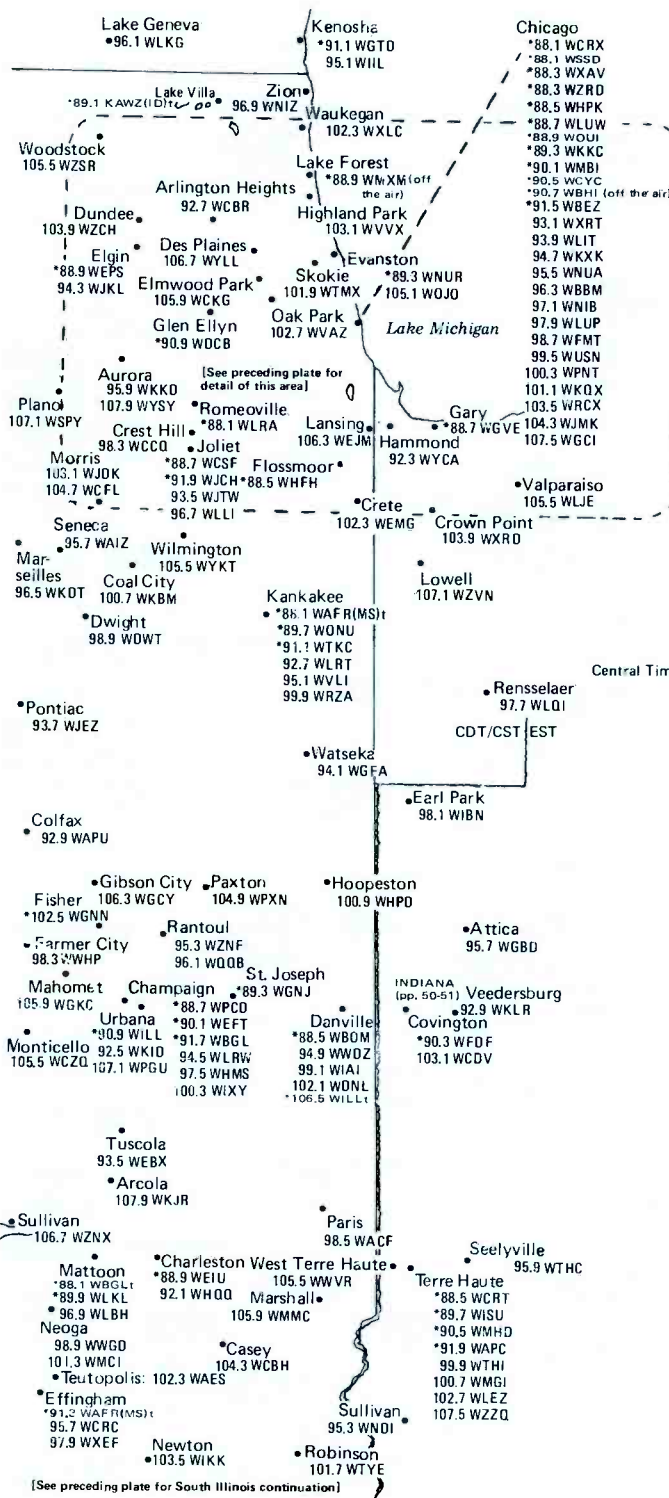

ILLINOIS

[Except Chicago area and South Illinois, which are on preceding plate]

Central Time Zone/Daylight Saving Time Observed
Zone 1

[See preceding plate for South Illinois continuation]