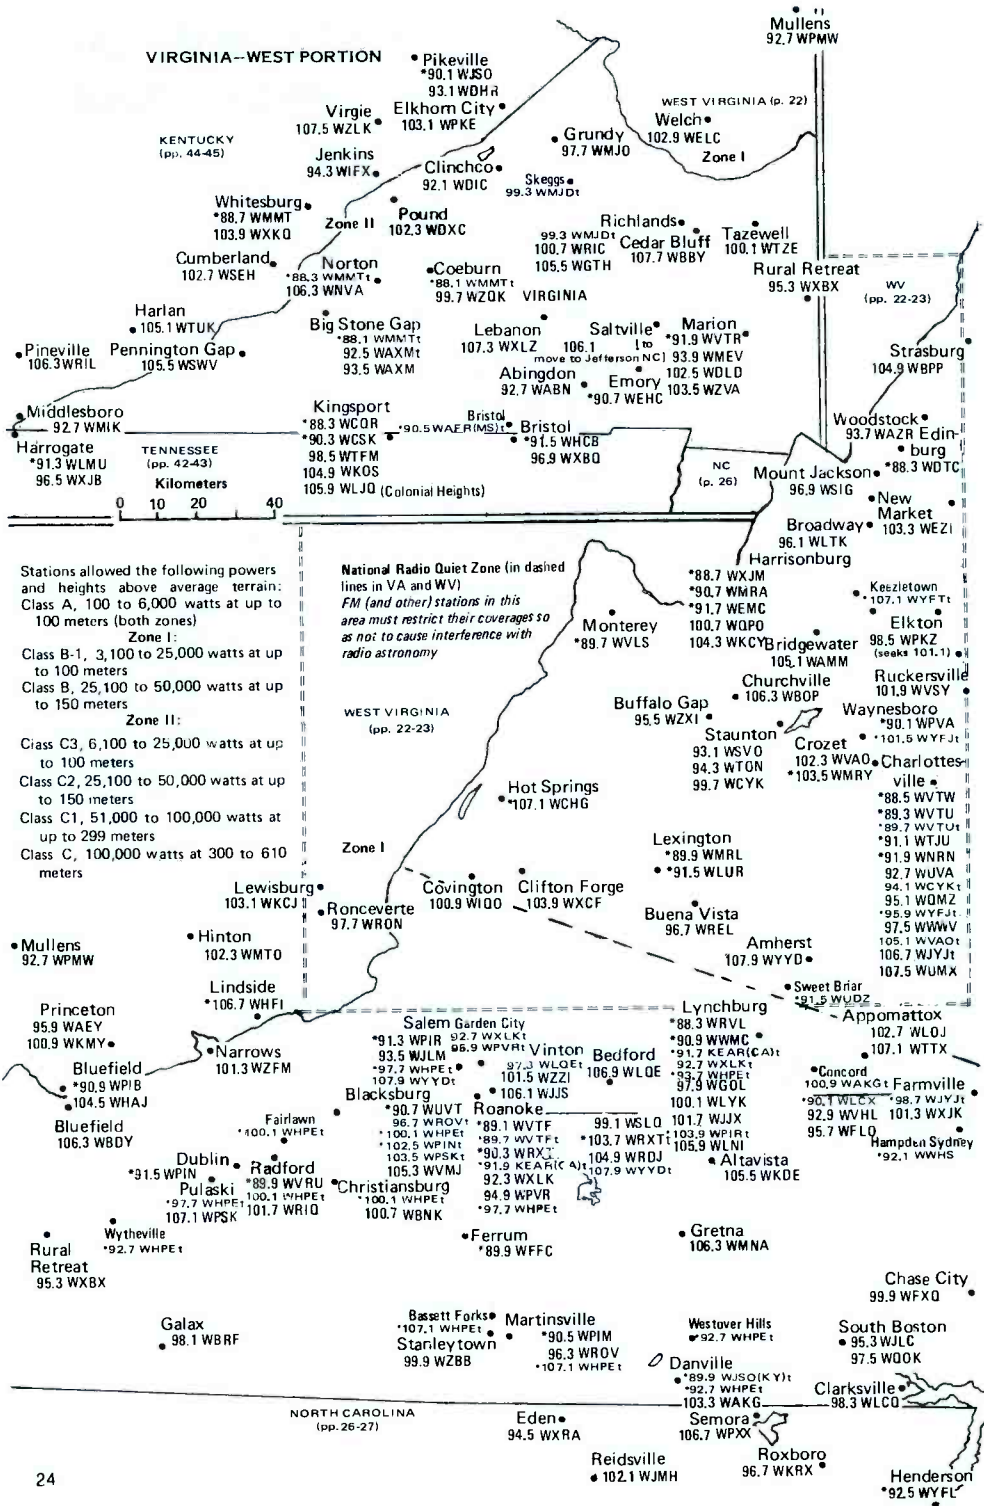

DELAWARE MARYLAND WEST VIRGINIA

DELAWARE-EAST MARYLAND SECTION

Same scale as remainder of map

Eastern Time Zone/Daylight Saving Time observed

Zone 1

VIRGINIA—WEST PORTION

VIRGINIA

DISTRICT OF COLUMBIA