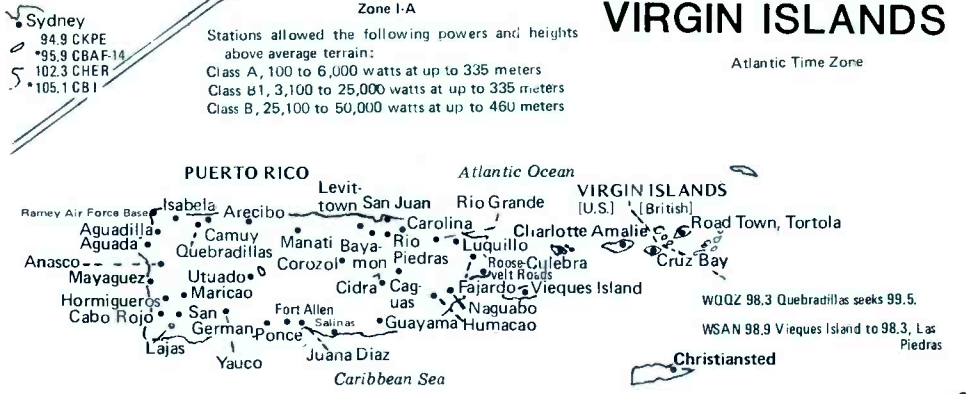

PUERTO RICO VIRGIN ISLANDS