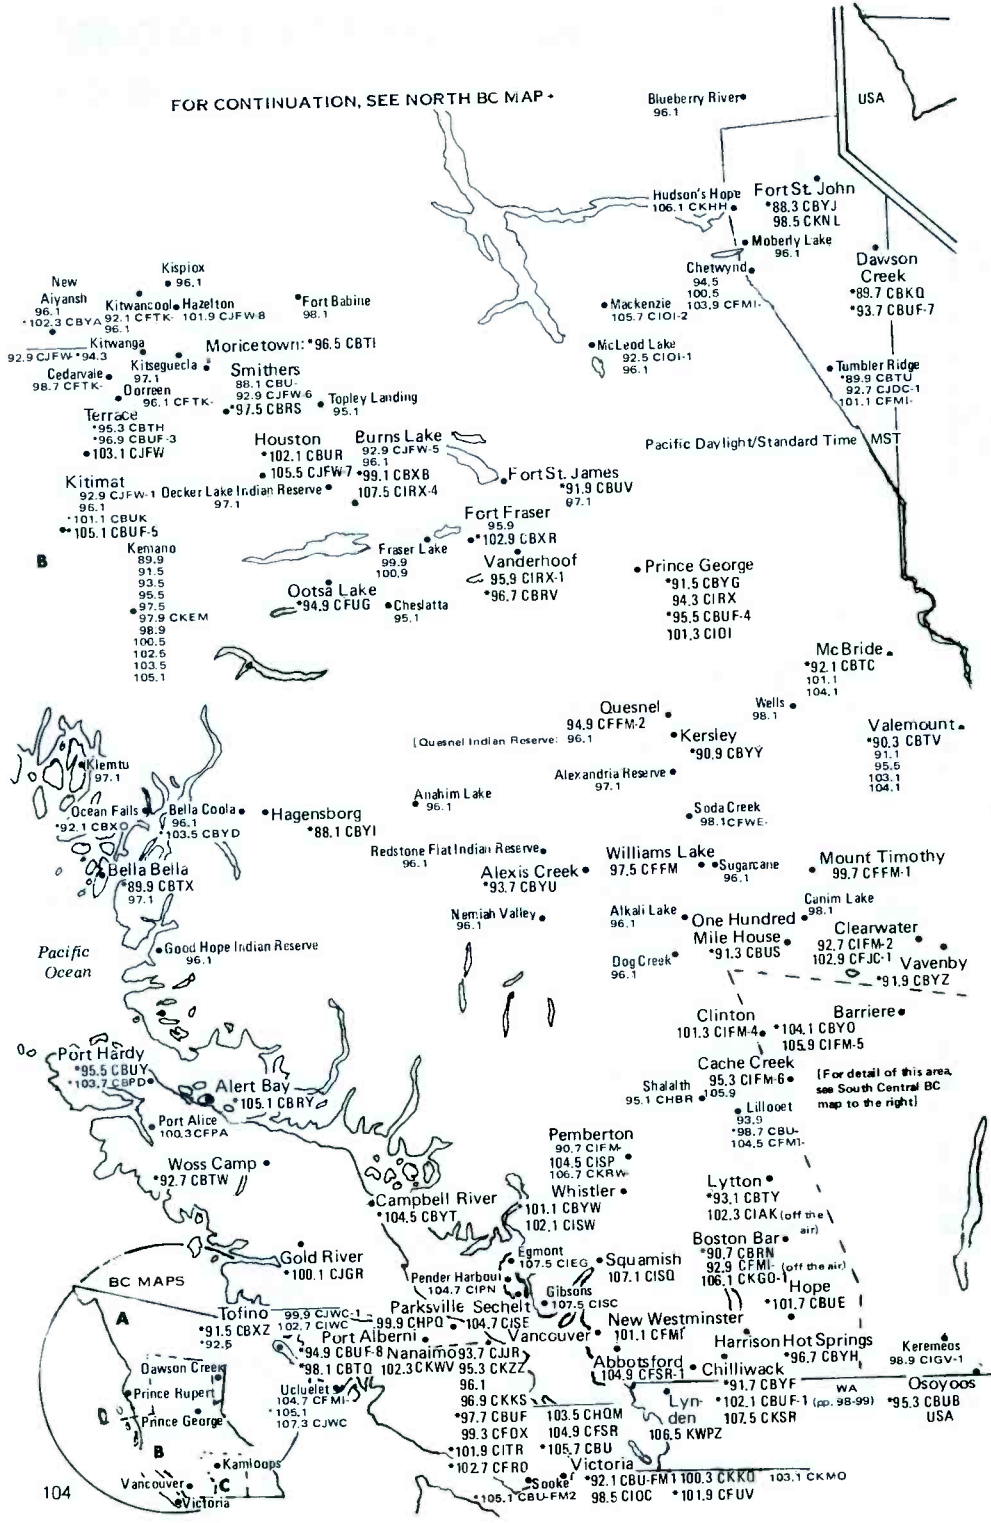

FOR CONTINUATION, SEE NORTH BC MAP

Blueberry River
96.1

Hudson's Hope
106.1 CKHH

Fort St. John
*88.3 CBYJ
98.5 KNL

Moberly Lake
96.1

Dawson Creek
*89.7 CBKD
*93.7 CBUF-7

Chetwynd
94.5
100.5
103.9 CFMI

Mackenzie
105.7 CIOI-2

McLeod Lake
92.5 CIOI-1
96.1

Pacific Daylight/Standard Time
MST

Wells
98.1

McBride
*92.1 CBTC
101.1
104.1

Quesnel
94.9 CFFM-2

Valemount
*90.3 CBTV
91.1
95.5
103.1
104.1

Kersley
*90.9 CBYV

Alexandria Reserve
97.1

Soda Creek
98.1 CFWE

Williams Lake
97.5 CFFM

Mount Timothy
99.7 CFFM-1

Sugarcane
96.1

Alkali Lake
96.1

Clearwater
92.7 CIFM-2
102.9 CFJC-1

One Hundred Mile House
*91.3 CBUS

Vavenby
*91.9 CBYZ

Dog Creek
96.1

Clinton
101.3 CIFM-4

Barriere
*104.1 CBYO
105.9 CIFM-5

Cache Creek
95.3 CIFM-6

Shalalth
95.1 CHBR

Lillooet
93.9
*98.7 CBU-
104.5 CFMI

Pemberton
90.7 CIFM
104.5 CISP
106.7 CKRW

Whistler
101.1 CBYW
102.1 CISW

Egmont
107.5 CIEG

Squamish
107.1 CISD

Gibsons
107.5 CISC

New Westminster
101.1 CFMf

Abbotsford
104.9 CFSA

Chilliwack
*91.7 CBYF

Lynnden
*102.1 CBUF-1 (sp. 98-99)
107.5 CKSR

Hope
106.5 KWPZ

Victoria
*101.9 CBU-
105.7 CBU

Sooke
*92.1 CBU-FM1
100.3 CKKO

105.1 CBU-FM2
98.5 CIOC
*101.9 CFUV