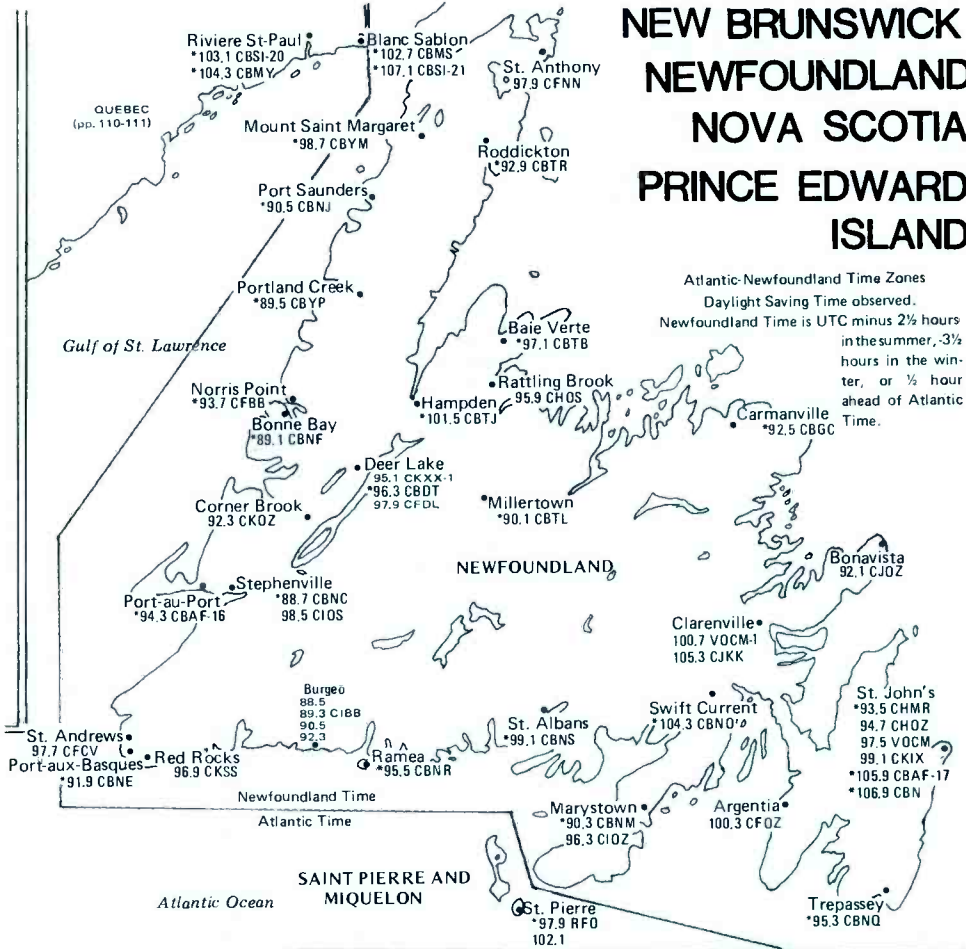

QUEBEC MAPS

QUEBEC

Eastern/Atlantic Time Zones, Daylight Saving Time observed (except for Atlantic Time zone portion; however, Îles de la Madeleine [Cap-aux-Meules] does observe daylight saving time)

NEW BRUNSWICK NEWFOUNDLAND NOVA SCOTIA PRINCE EDWARD ISLAND