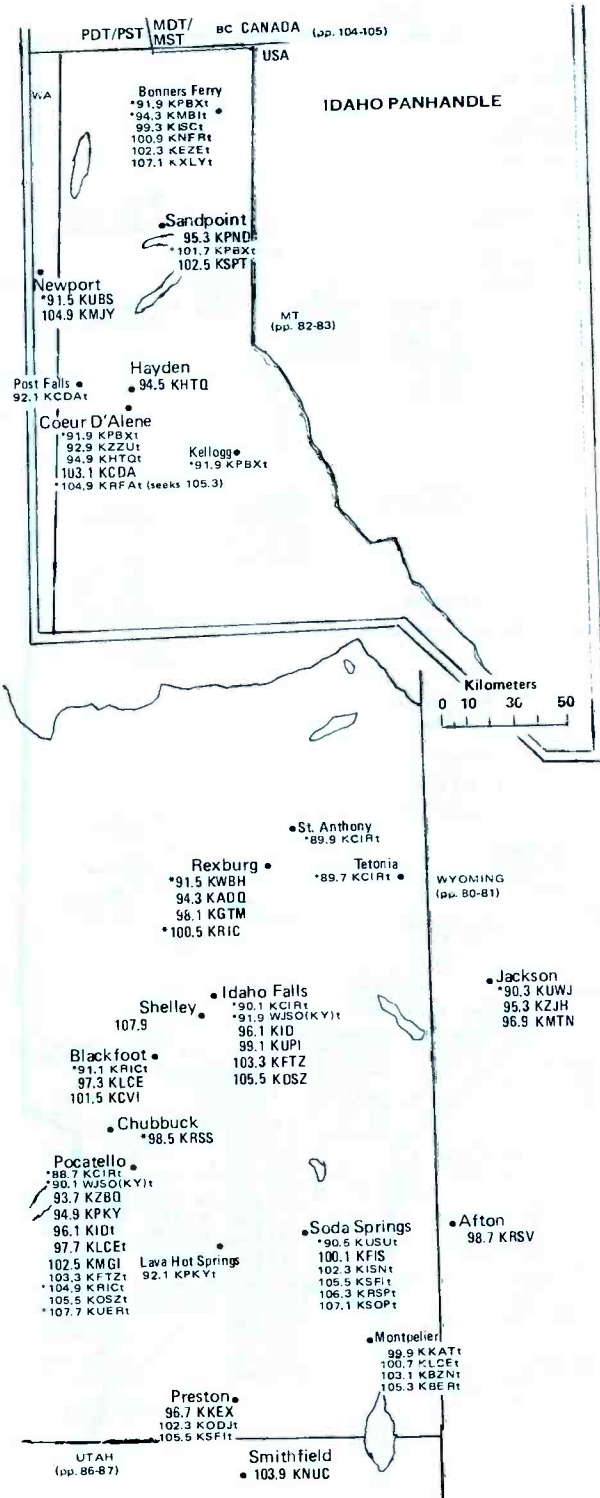

IDAHO

Mountain/Pacific Time Zones. Daylight Saving observed.
Zone II