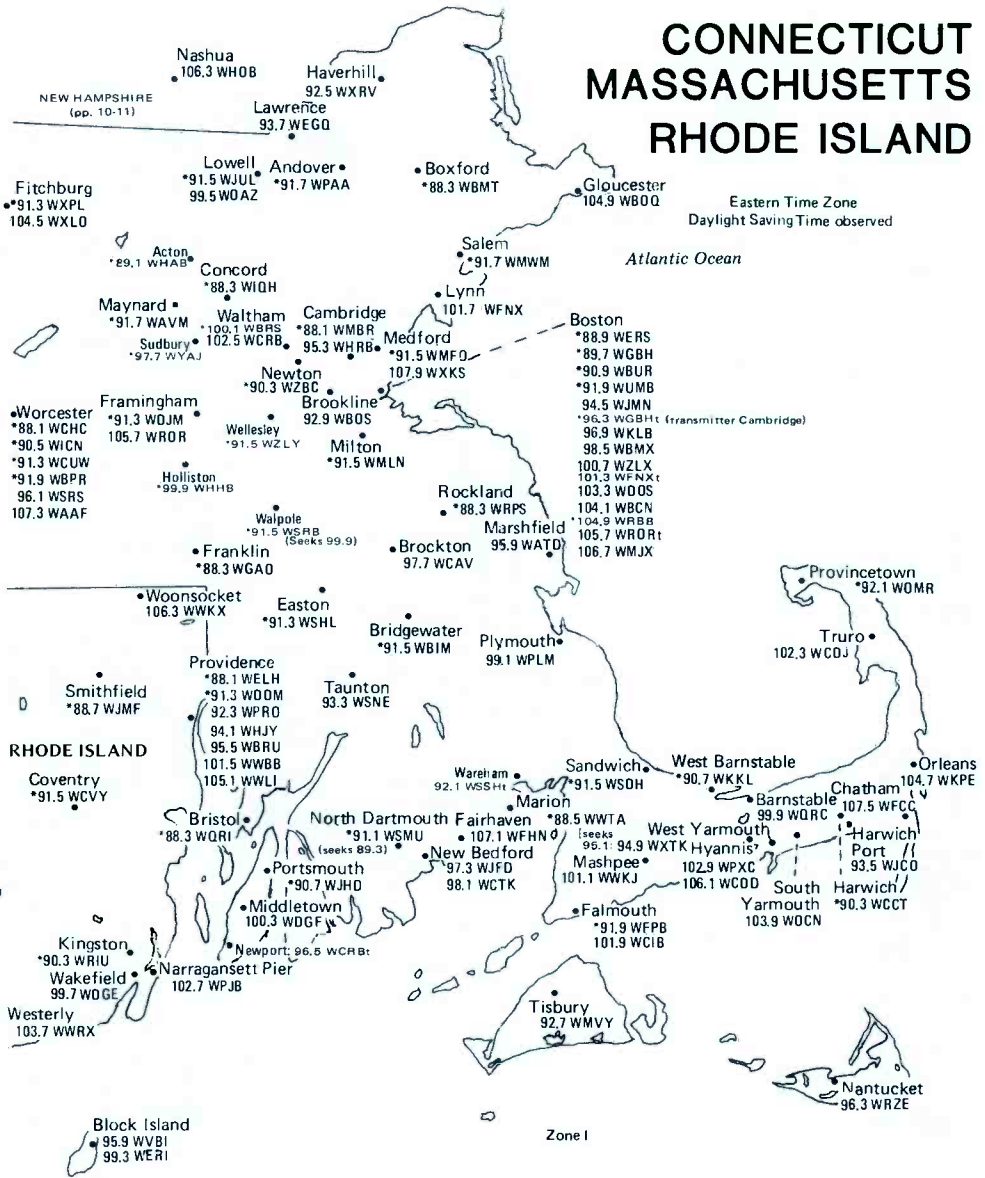

CONNECTICUT MASSACHUSETTS RHODE ISLAND