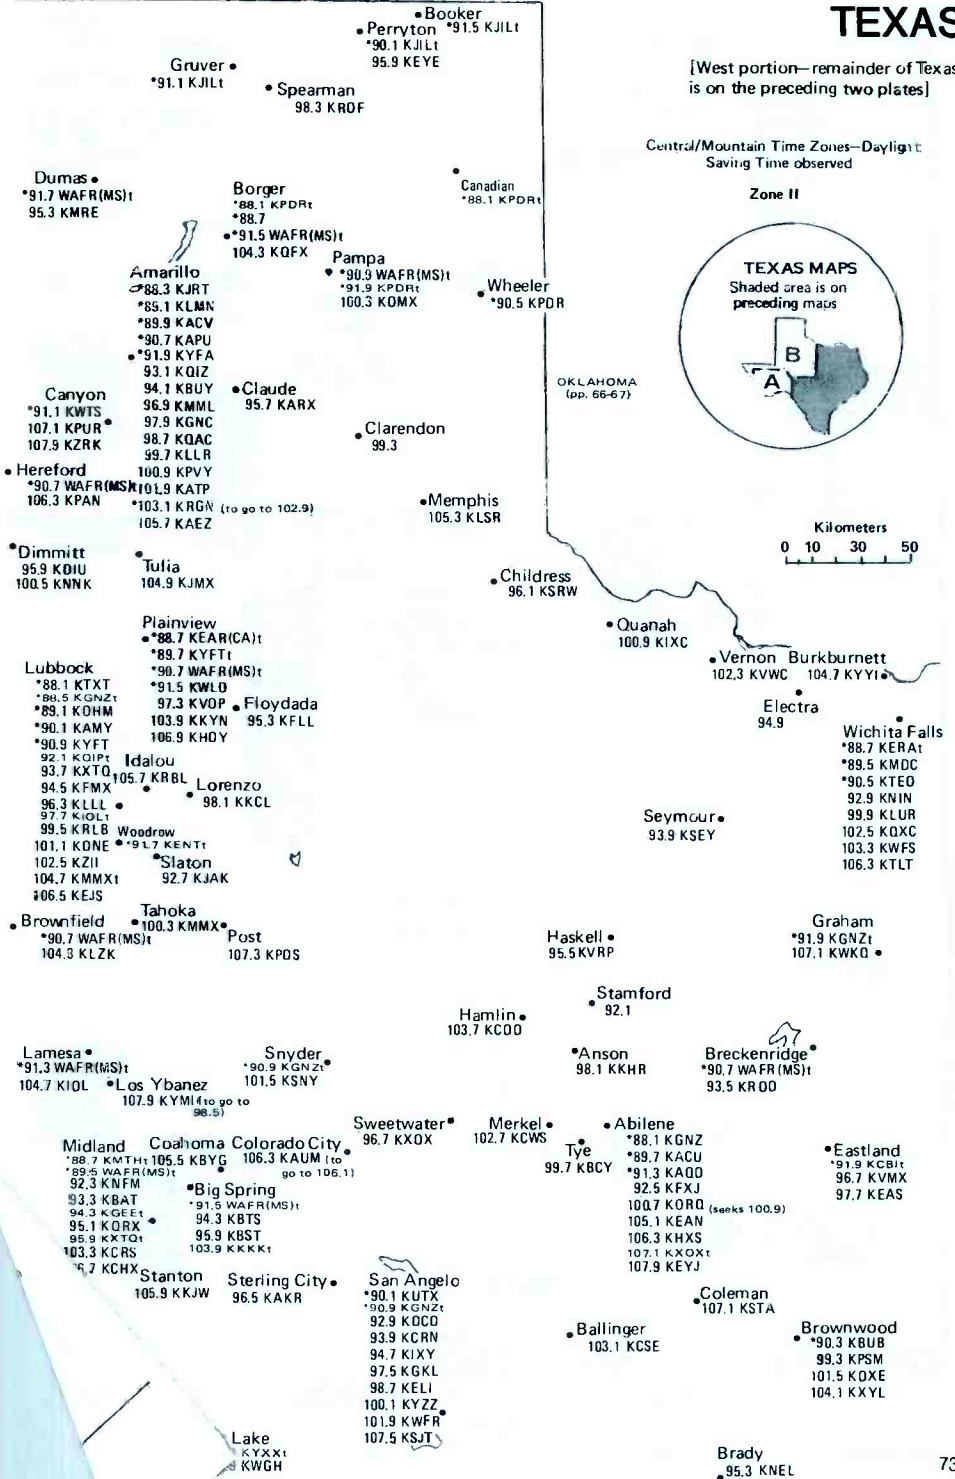

TEXAS

[West portion—remainder of Texas is on the preceding two plates]

Central/Mountain Time Zones—Daylight Saving Time observed

Zone II