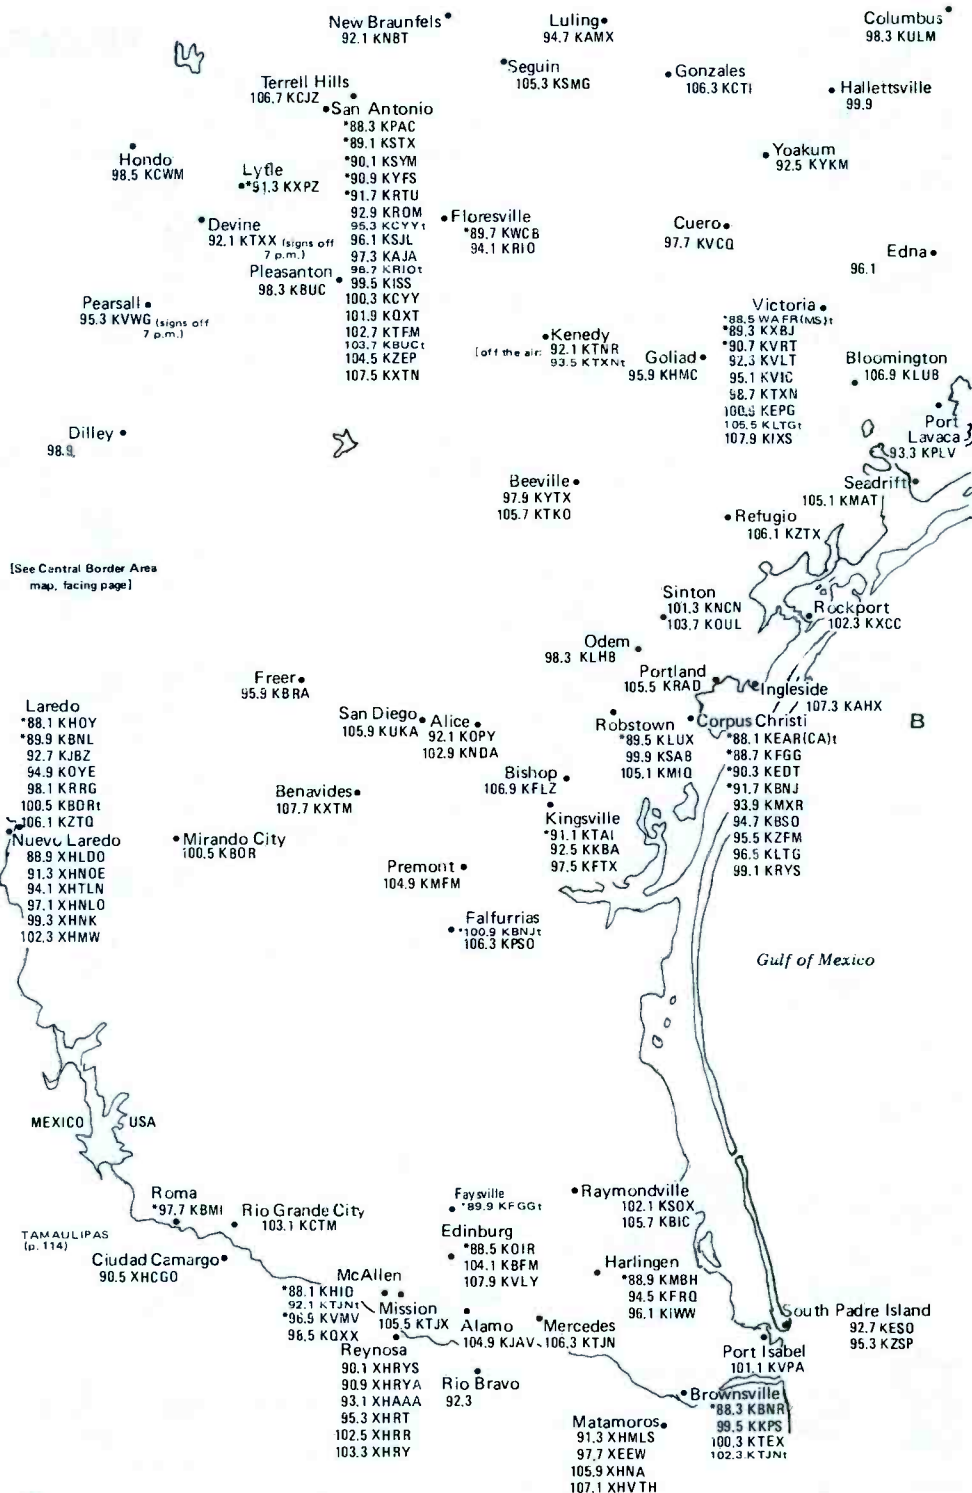

TEXAS

[East portion—the remainder of Texas is on the following two plates]

Zone II

Central Time Zone—
Daylight Saving Time
observed

TEXAS MAPS

Shaded area is on
following maps

TEXAS

[South portion--remainder of Texas is on preceding and following plates]