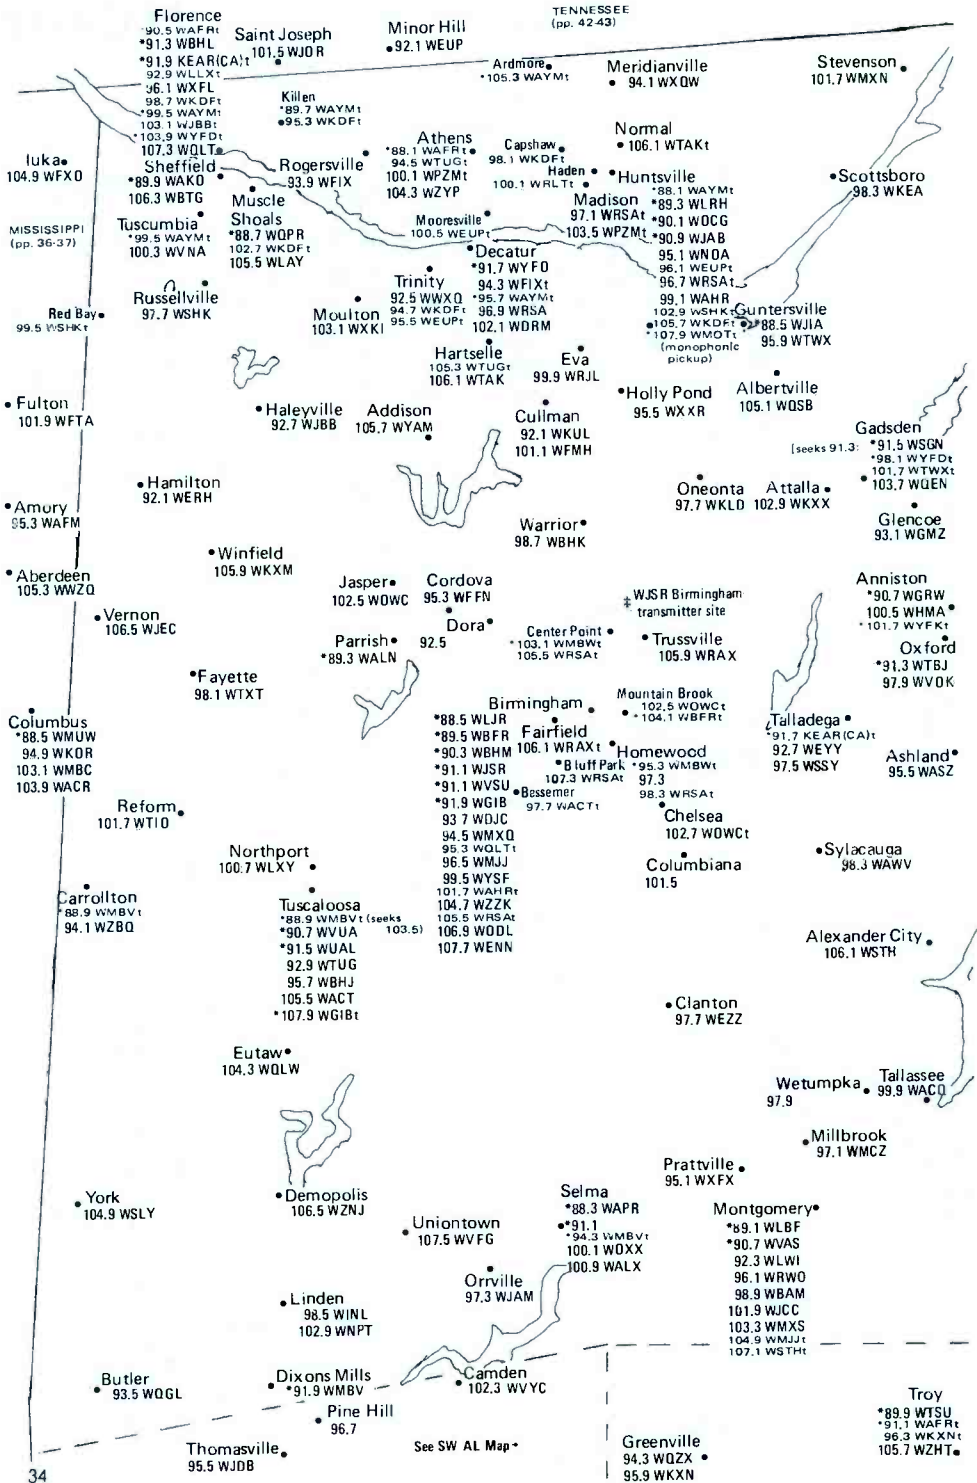

See SW AL Map