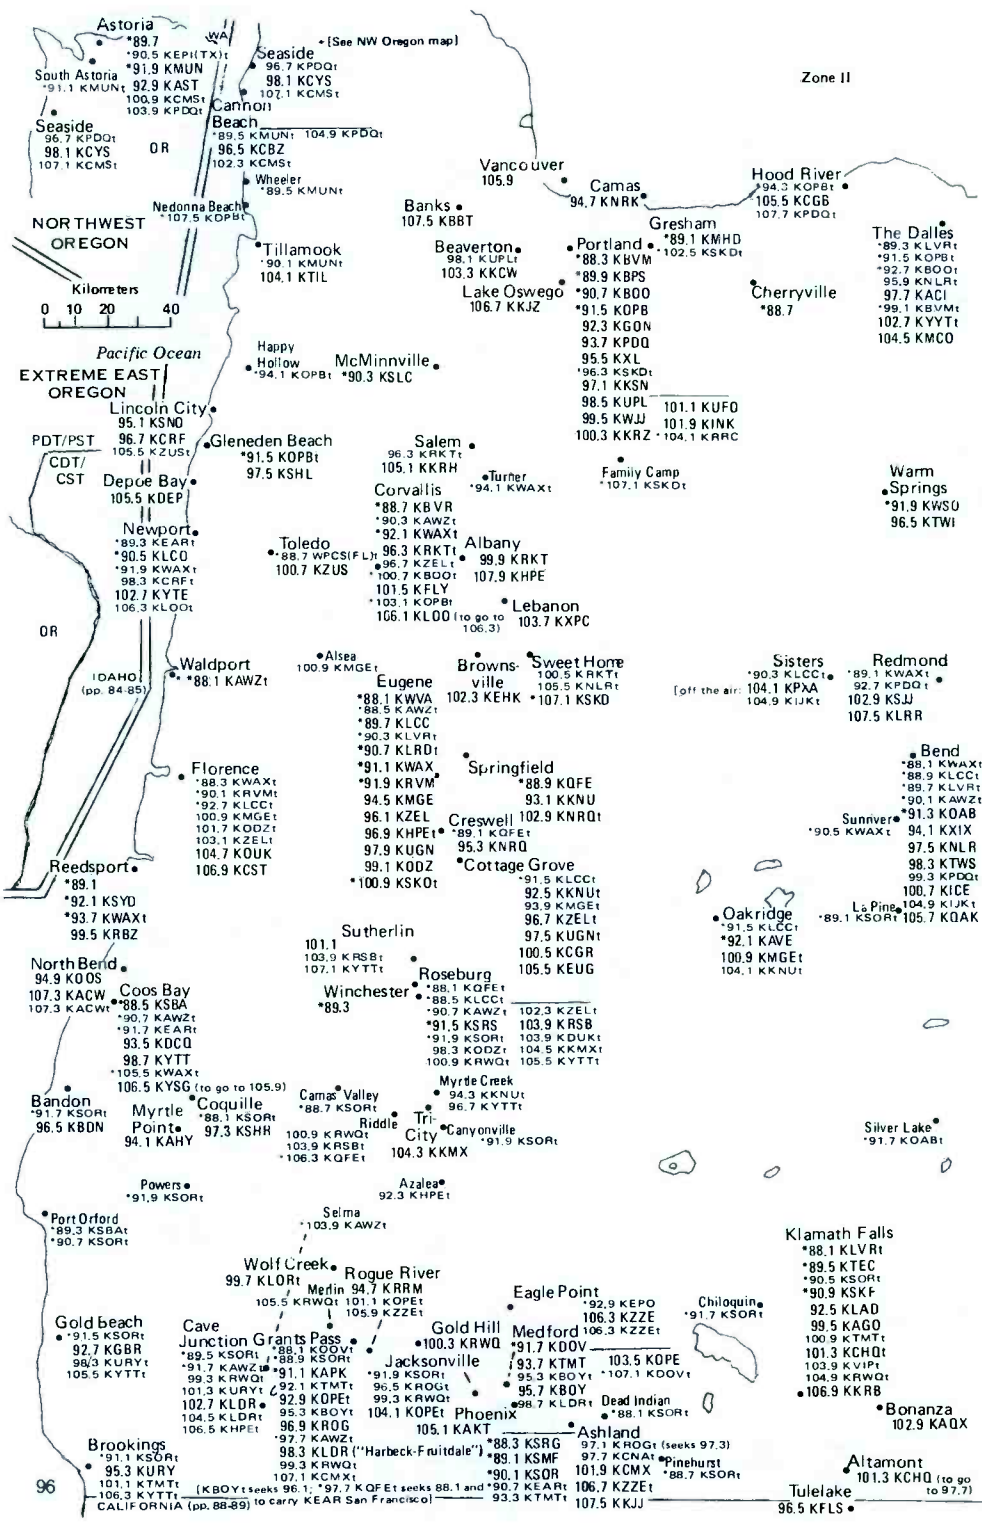

Astoria
*89.7
*90.5 KEPTXt
*91.9 KMUN
*92.9 KAST
*100.9 KCMSt
*103.9 KPQDt

Seaside
*96.7 KPQDt
*98.1 KOVS
*107.1 KCMSt

Cannon Beach
*96.7 KPQDt
*98.1 KCVS
*107.1 KCMSt

Beach
*89.5 KMUNt
*104.9 KPQDt
*96.5 KCBZ
*102.3 KCMSt

Wheeler
*89.5 KMUNt

Vancouver
105.9

Banks
*107.5 KBBT

Beaverton
*98.1 KUPLt
*103.3 KKCW

Lake Oswego
*106.7 KJZ

Camas
*94.7 KNKR

Hood River
*94.3 KOPEt
*105.5 KCGE
*107.7 KPQDt

The Dalles
*89.3 KLVrt
*91.5 KOPEt
*92.7 KBOOt
*95.9 KNLRT
*97.7 KACt
*99.1 KBVMt
*102.7 KYTt
*104.5 KMCO

NORTHWEST OREGON

Kilometers
0 10 20 40

EXTREME EAST OREGON

Lincoln City
*95.1 KSNQ

Gleneden Beach
*91.5 KOPBt
*97.5 KSHL

Waldport
*88.1 KAWZt

Depue Bay
*105.5 KDEP

Newport
*89.3 KEARt
*90.5 KLCO
*91.9 KWAXt
*98.3 KCRFt
*102.7 KYTE
*106.3 KLOOt

Tillamook
*90.1 KMUNt
*104.1 KTLT

Happy
*94.1 KOPBt

McMinnville
*90.3 KSLC

Salem
*96.3 KRKt
*105.1 KKRH

Corvallis
*88.7 KBVR
*90.3 KAWZt
*92.1 KWAXt

Albany
*96.3 KRKt
*96.7 KZELt
*100.7 KBOOt
*101.5 KFLY
*103.1 KOPBt
*106.1 KLDO (to go to 106.3)

Lebanon
*103.7 KPXC

Portland
*88.3 KBVM
*89.9 KBPS
*90.7 KB00
*91.5 KOPB
*92.3 KGOB
*93.7 KPQD
*95.5 KXL
*96.3 KSKDt
*97.1 KKSX
*98.5 KUPL
*99.5 KKWJ
*100.3 KKRZ

Family Camp
*107.1 KSKDt

Warm Springs
*91.9 KWSU
*96.5 KTWI

Sisters
*90.3 KLCCt
*104.1 KPXA
*104.9 KJKT

Redmond
*89.1 KWAxt
*92.7 KPQDt
*102.9 KSLJ
*107.5 KLRR

Gresham
*89.1 KMHD
*102.5 KSKDt

Cherryville
*88.7

Sweet Home
*105.5 KRKt
*105.5 KNLRT
*107.1 KSKD

Brownsville
*102.3 KEHK

Springfield
*88.9 KQFE
*93.1 KKNV
*102.9 KNRQt

Creswell
*89.1 KOFEt
*95.3 KNRQ

Cottage Grove
*91.5 KLCCt
*92.5 KKNUt
*93.9 KMGEt
*96.7 KZELt
*97.5 KUGNt
*100.5 KCGR
*105.5 KEUG

Bend
*88.1 KWAxt
*88.9 KLCCt
*89.7 KLVrt
*90.1 KAWZt
*91.3 KOAB
*94.1 KXIX
*97.5 KNLRT
*98.3 KTWs
*99.3 KPQDt
*100.7 KICE
*104.9 KJKT
*105.7 KQAK

Sunriver
*90.5 KWAXt

La Pine
*89.1 KSORt
*105.7 KQAK

Reedsport
*89.1
*92.1 KSYD
*93.7 KWAXt
*99.5 KRZB

North Bend
*94.9 KOOS
*107.3 KACW
*107.3 KACWt

Coos Bay
*88.5 KSBt
*90.7 KAWZt
*91.7 KEARt
*93.5 KDCC
*98.7 KYTT
*105.5 KWAXt
*106.5 KYSG (to go to 105.9)

Eugene
*88.1 KWA
*88.5 KAWZt
*89.7 KLCC
*90.3 KLVrt
*90.7 KLRDt
*91.1 KWAXt
*91.9 KRVMt
*94.5 KMG
*96.1 KZEL
*96.9 KHPEt
*97.9 KUGN
*99.1 KODZ
*100.9 KSKDt

Sutherlin
*101.1
*103.9 KRBS
*107.1 KYTTt

Winchester
*89.3

Roseburg
*88.1 KQFEt
*89.5 KLCCt
*90.7 KAWZt
*91.5 KSRs
*91.9 KSORt
*98.3 KODZt
*100.9 KRWQt
*105.5 KYTt

Myrtle Creek
*94.3 KKNUt
*96.7 KYTTt

Myrtle Point
*88.1 KSORt

Riddle
*100.9 KRWQt
*105.9 KRSBt
*106.3 KQFEt

Tri-City
*104.3 KMMX

Azalea
*92.3 KHPEt

Oakridge
*91.5 KLCCt
*92.1 KAWE
*100.9 KMGEt
*104.1 KKNUt

Silver Lake
*91.7 KOABt

Bandon
*91.7 KSORt
*96.5 KBDN

Myrtle Point
*88.1 KSORt
*94.1 KAHY

Powers
*91.9 KSORt

Port Orford
*89.3 KSBAt
*90.7 KSORt

Gold Beach
*91.5 KSORt
*92.7 KGBR
*98.3 KURYt
*105.5 KYTt