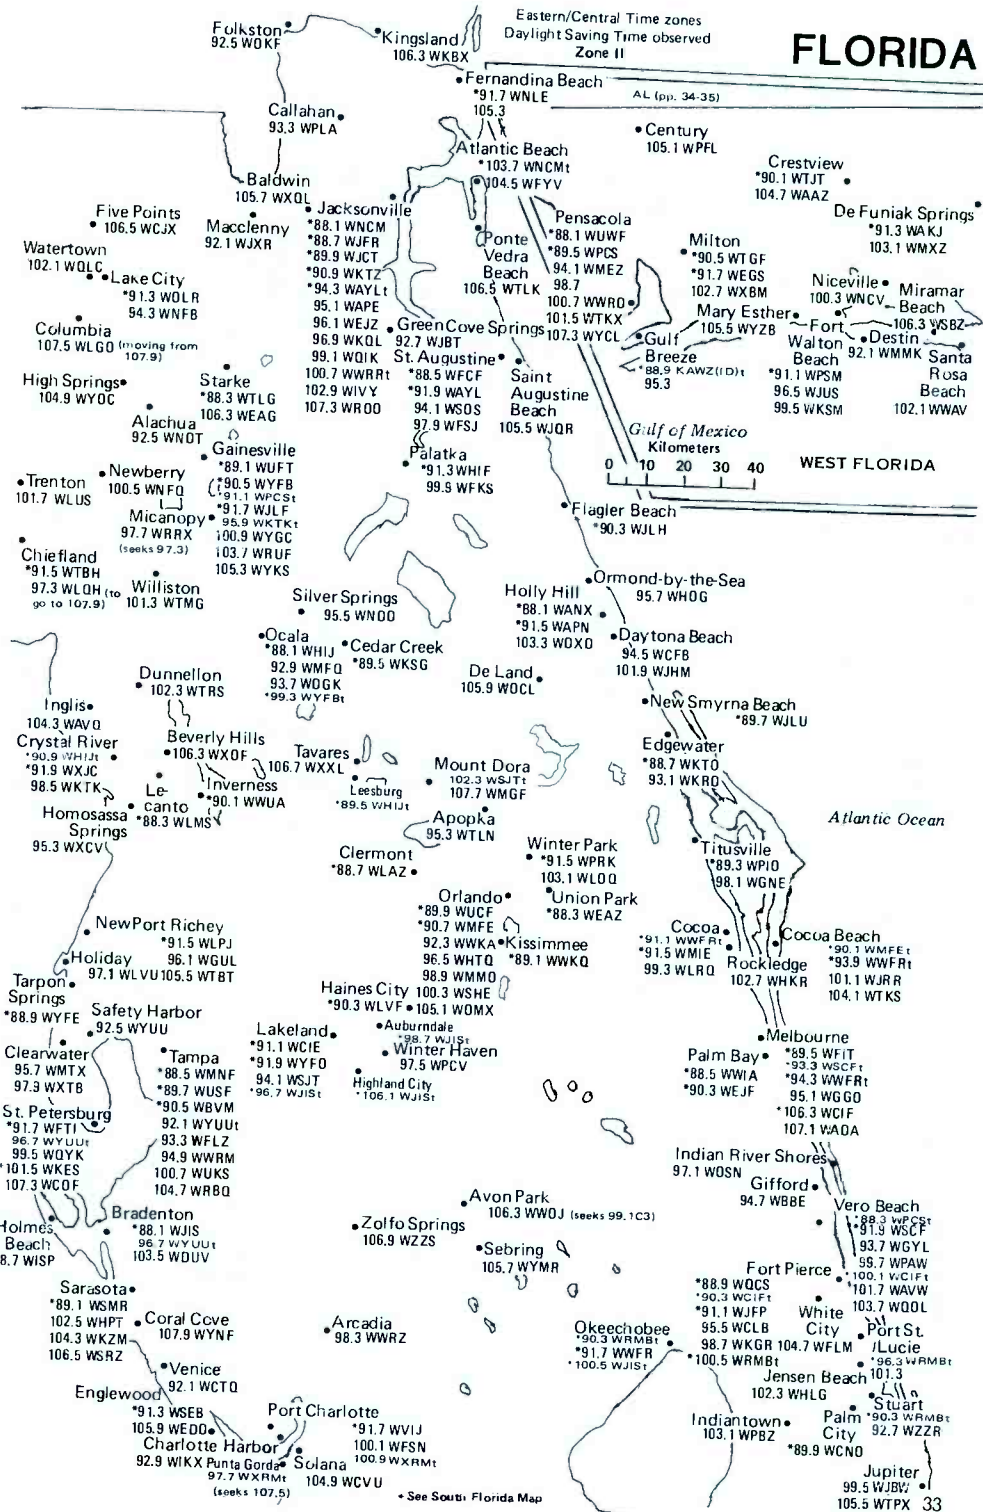

Eastern/Central Time zones
Daylight Saving Time observed
Zone II

FLORIDA

AL (p.p. 34-35)

• See South Florida Map