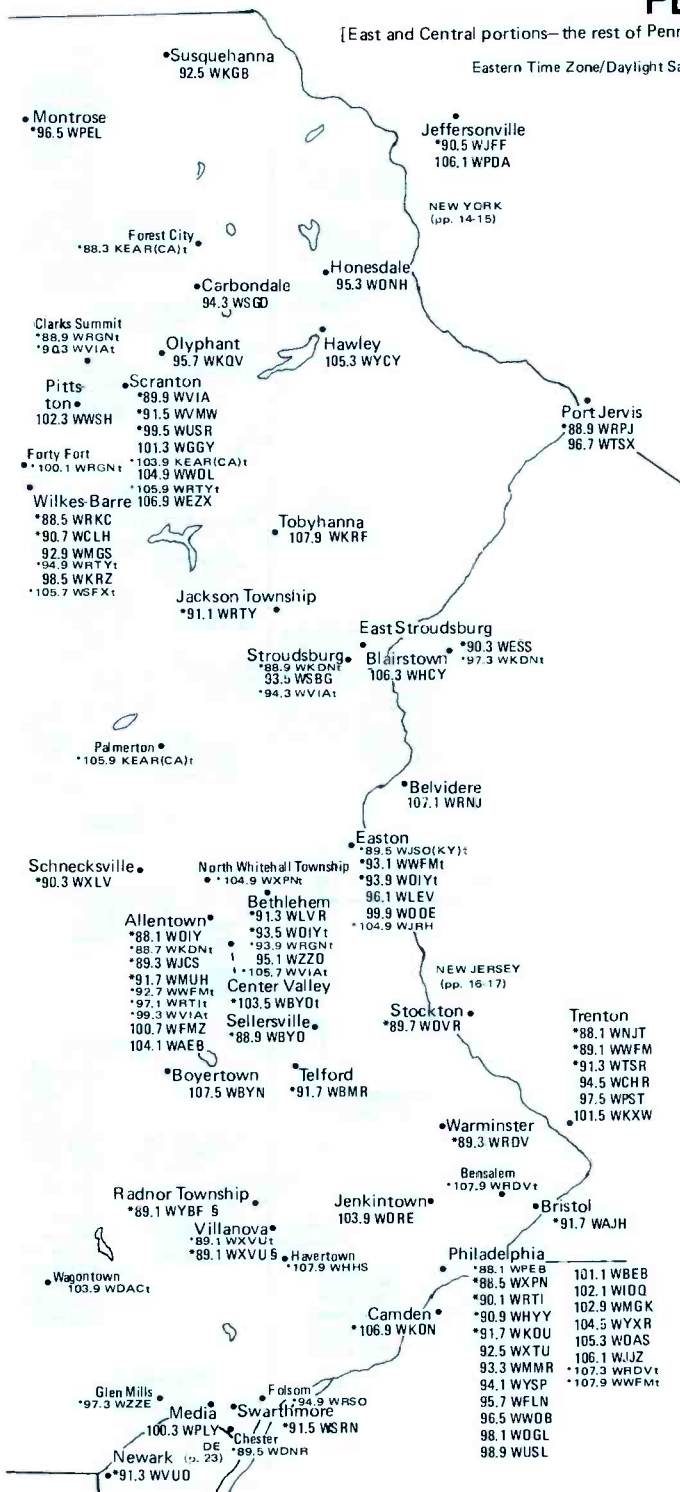

PENNSYLVANIA

[East and Central portions—the rest of Pennsylvania is on the following plate]

Eastern Time Zone/Daylight Saving Time observed
Zone 1

5 Stations sharing time on the same frequency

PENNSYLVANIA