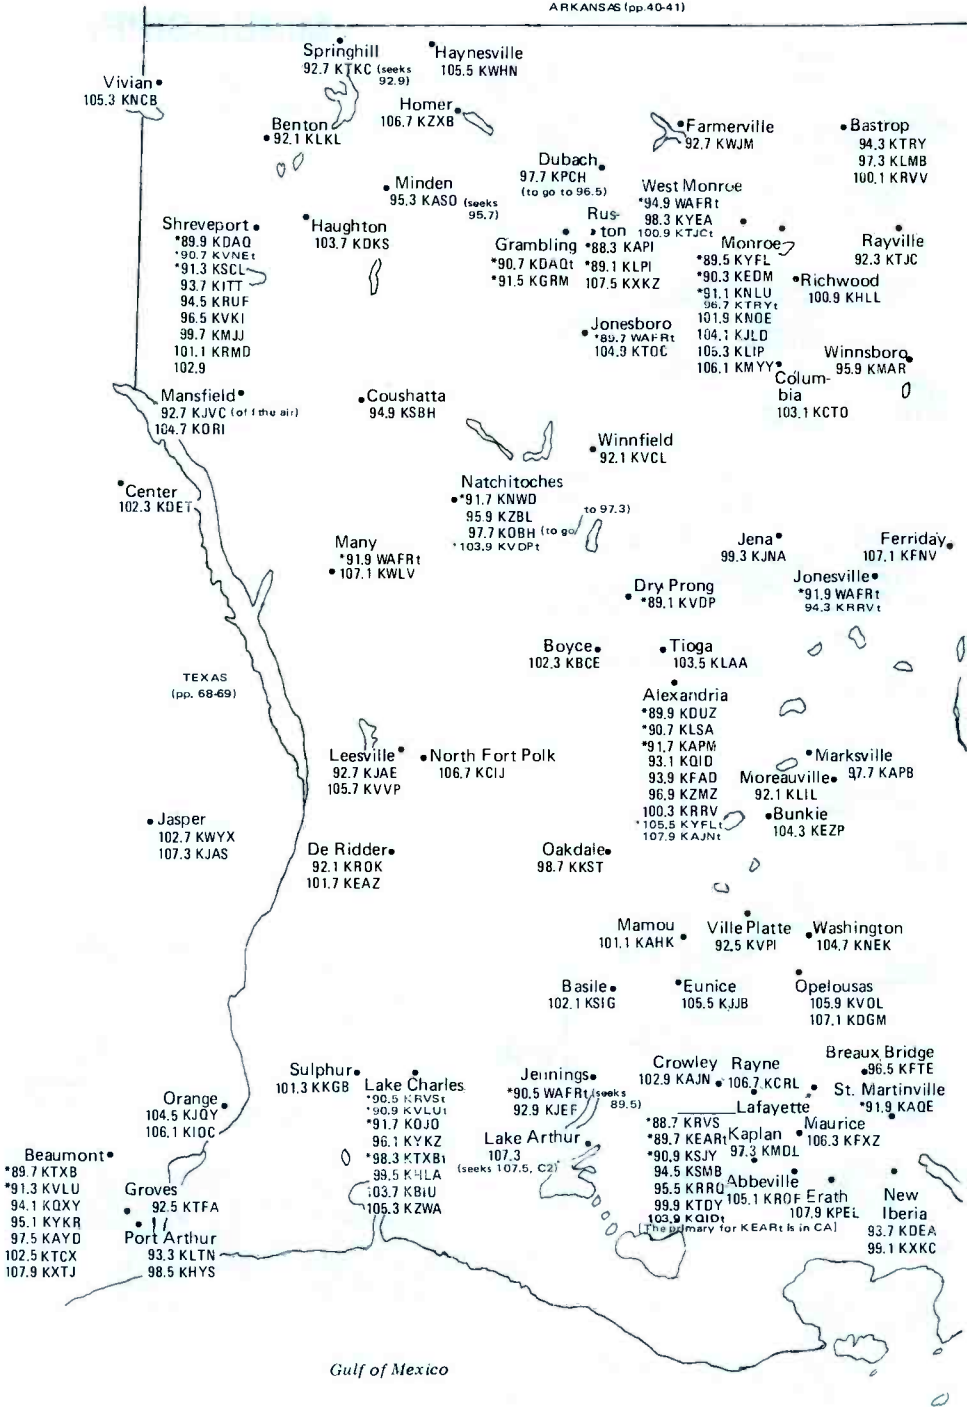

Zone II

Central Time Zone
Daylight Saving Time observed

ALABAMA
(pp. 34-35)

AL
(pp. 34-35)

SOUTH MISSISSIPPI

See South MS Map

Gulf of Mexico

LOUISIANA