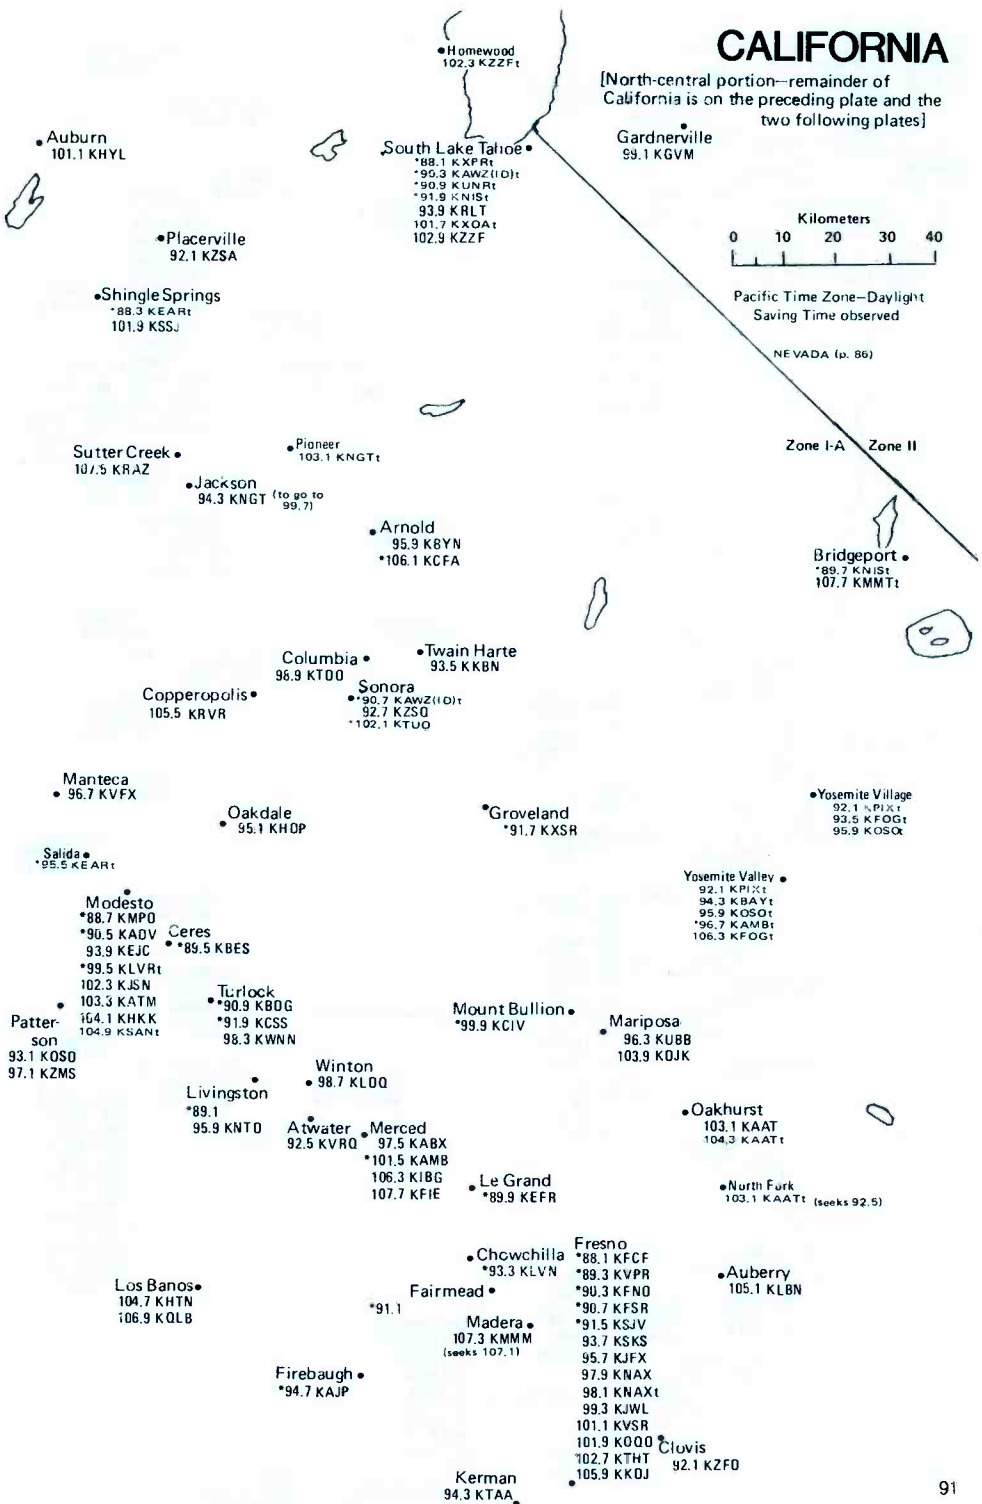

CALIFORNIA

[North-central portion—remainder of California is on the preceding plate and the two following plates]

Pacific Time Zone—Daylight Saving Time observed

NEVADA (p. 86)

Zone I-A Zone II