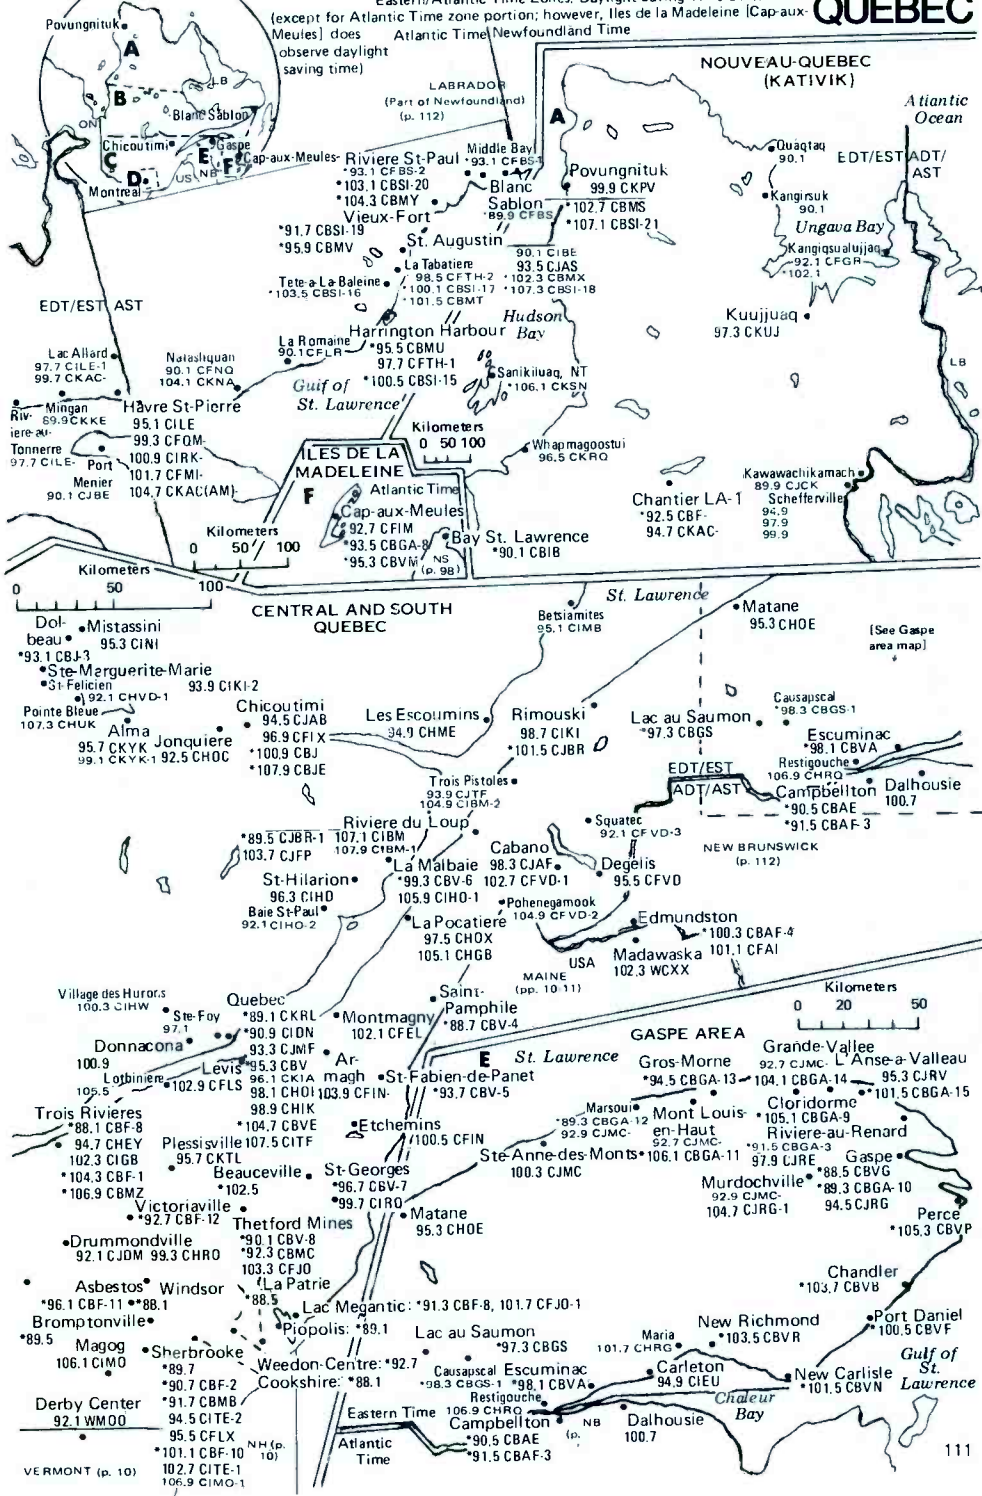

QUEBEC MAPS

QUEBEC

Eastern/Atlantic Time Zones, Daylight Saving Time observed (except for Atlantic Time zone portion; however, Îles de la Madeleine [Cap-aux-Meules] does observe daylight saving time)