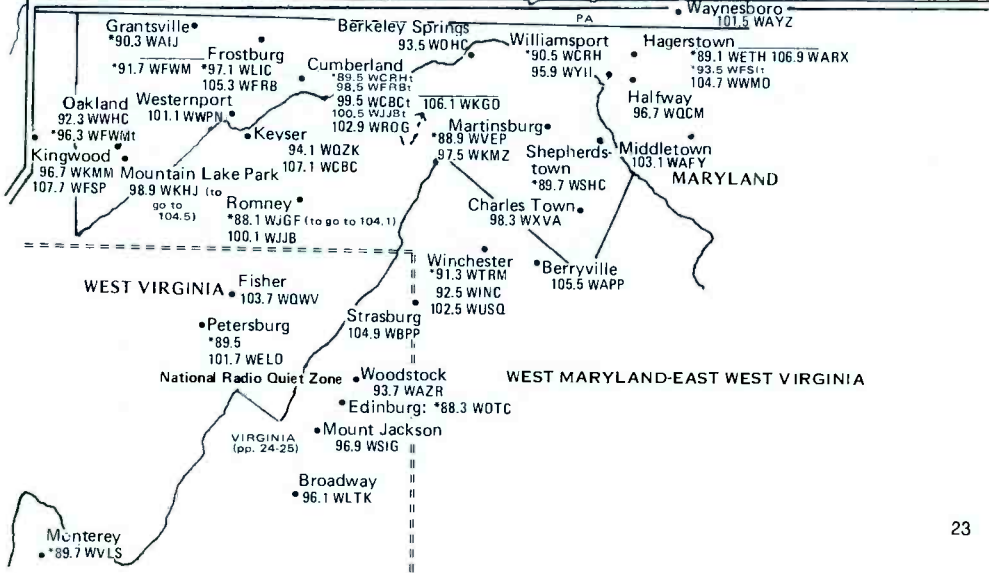

DELAWARE MARYLAND WEST VIRGINIA

DELAWARE-EAST MARYLAND SECTION

Same scale as remainder of map

Eastern Time Zone/Daylight Saving Time observed

Zone 1

VIRGINIA—WEST PORTION

VIRGINIA

DISTRICT OF COLUMBIA