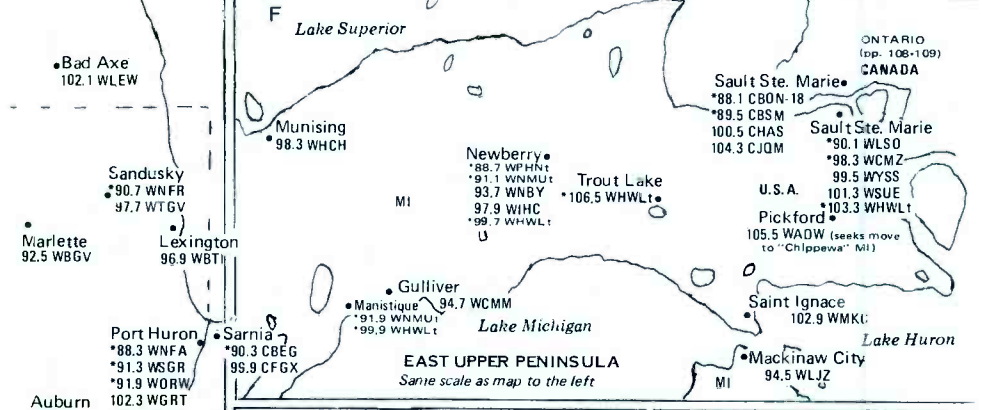

MICHIGAN

Zones I and II

See East Upper Peninsula Map

COPPER COUNTRY MAP

Same scale as maps to the left

NORTHWEST INDIANA AND CHICAGO AREA OF ILLINOIS

ILLINOIS INDIANA

[South portion and Chicago area – the remainder of Illinois is on the following plate]

Eastern/Central Time Zones Zone 1

OHIO (pp. 46-47)

Daylight Saving Time observed, except for much of the Eastern Time Zone part of Indiana. [See map for areas which do or do not observe Daylight Saving Time.]

Kilometers
0 10 30

MICHIGAN (pp. 48-49)

EDT/EST

Michigan City 85.5 WFRM(MS) 95.9 WEFM

New Carlisle South 102.3 WGTC - Bend

Notre Dame 88.9 WSDN

Elkhart 88.1 WVPF

Lagrange 105.5 WTHD 89.7 WHWE 91.9 WDFD