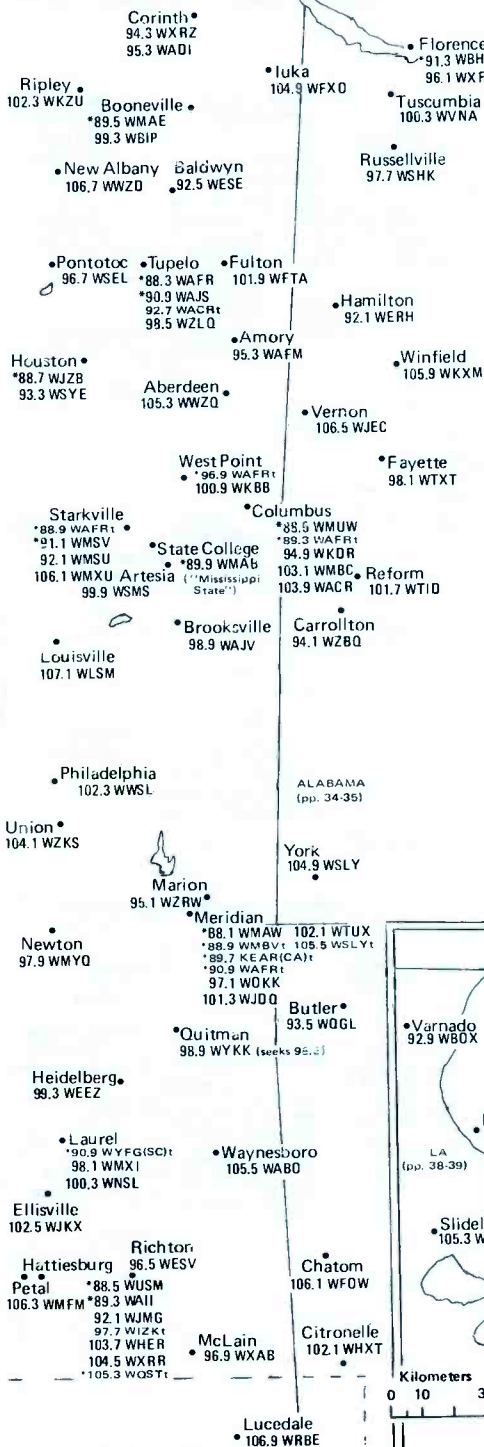

Zone II

Central Time Zone
Daylight Saving Time observed

ALABAMA
(pp. 34-35)

AL
(pp. 34-35)

SOUTH MISSISSIPPI

See South MS Map

Gulf of Mexico

LOUISIANA