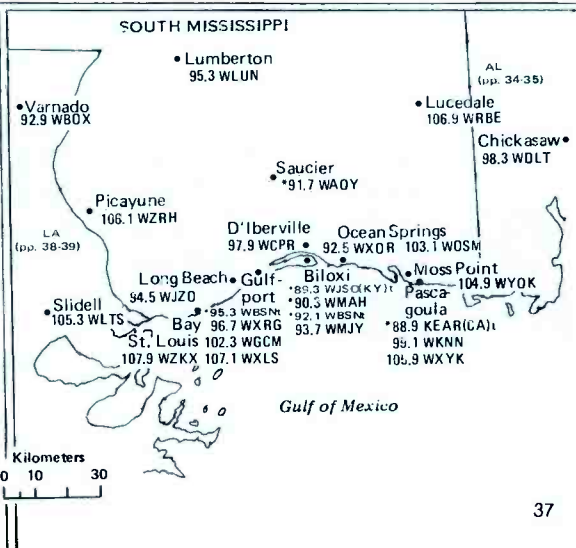

Zone II

Central Time Zone
Daylight Saving Time observed

ALABAMA
(pp. 34-35)

AL
(pp. 34-35)

SOUTH MISSISSIPPI

See South MS Map

Gulf of Mexico

LOUISIANA