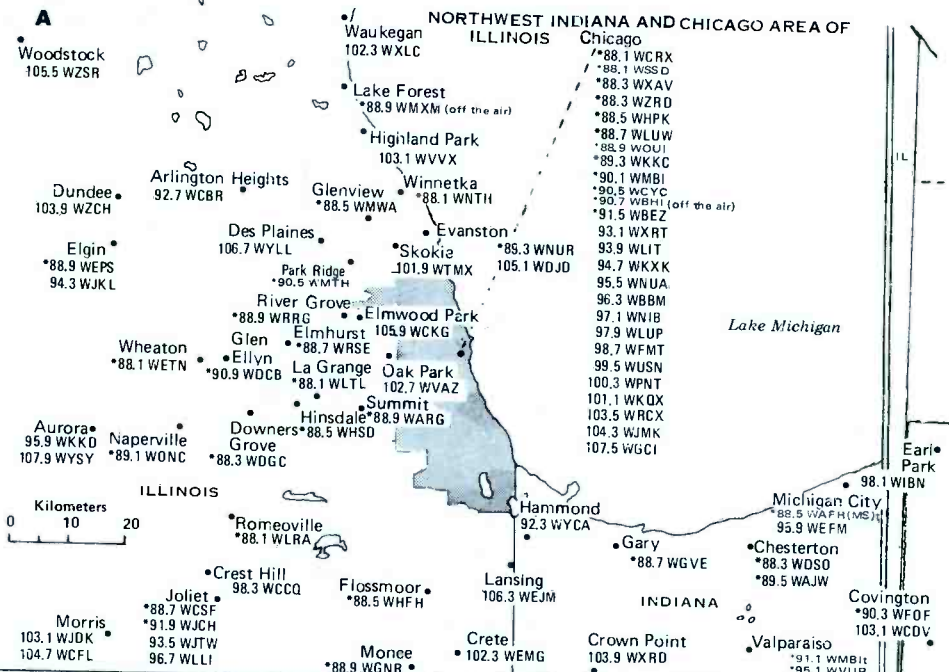

MICHIGAN

Zones I and II

See East Upper Peninsula Map

COPPER COUNTRY MAP

Same scale as maps to the left

NORTHWEST INDIANA AND CHICAGO AREA OF ILLINOIS

ILLINOIS INDIANA

[South portion and Chicago area – the remainder of Illinois is on the following plate]

Eastern/Central Time Zones Zone 1

OHIO (pp. 46-47)

Daylight Saving Time observed, except for much of the Eastern Time Zone part of Indiana. [See map for areas which do or do not observe Daylight Saving Time.]

Kilometers
0 10 30

MICHIGAN (pp. 48-49)

EDT/EST

Michigan City 85.5 WFRM(MS) 95.9 WEFM

New Carlisle South 102.3 WGTC - Bend

Notre Dame 88.9 WSDN

Elkhart 88.1 WVPF

Lagrange 105.5 WTHD 89.7 WHWE 91.9 WDFD