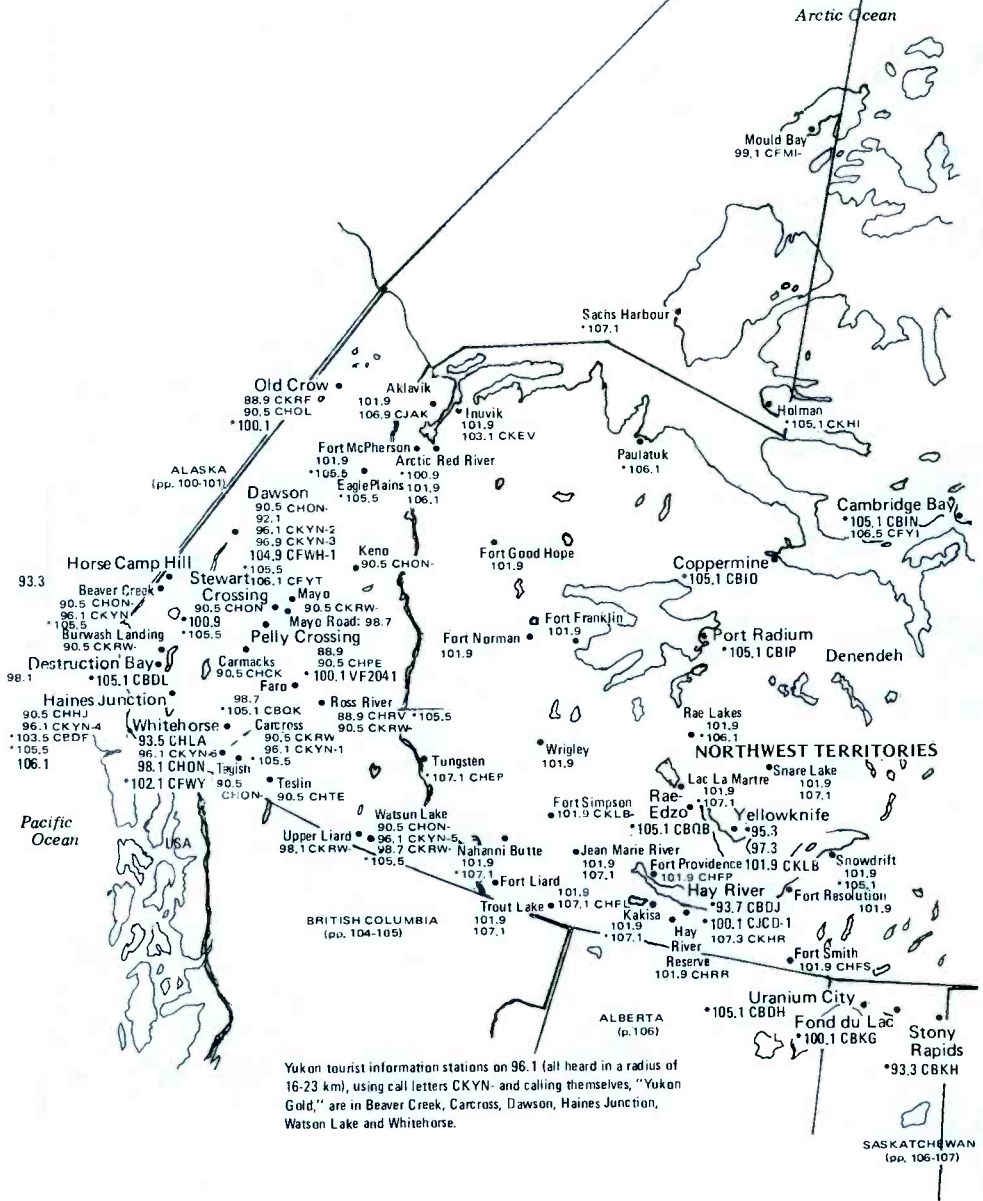

All of Alaska is in Zone II

Alaska Time
PDT/PST

-9 hours (Alaska Time) -8 hours (PST) -7 hours (MST)

Yukon tourist information stations on 96.1 (all heard in a radius of 16-23 km), using call letters CKYN- and calling themselves, "Yukon Gold," are in Beaver Creek, Carcross, Dawson, Haines Junction, Watson Lake and Whitehorse.