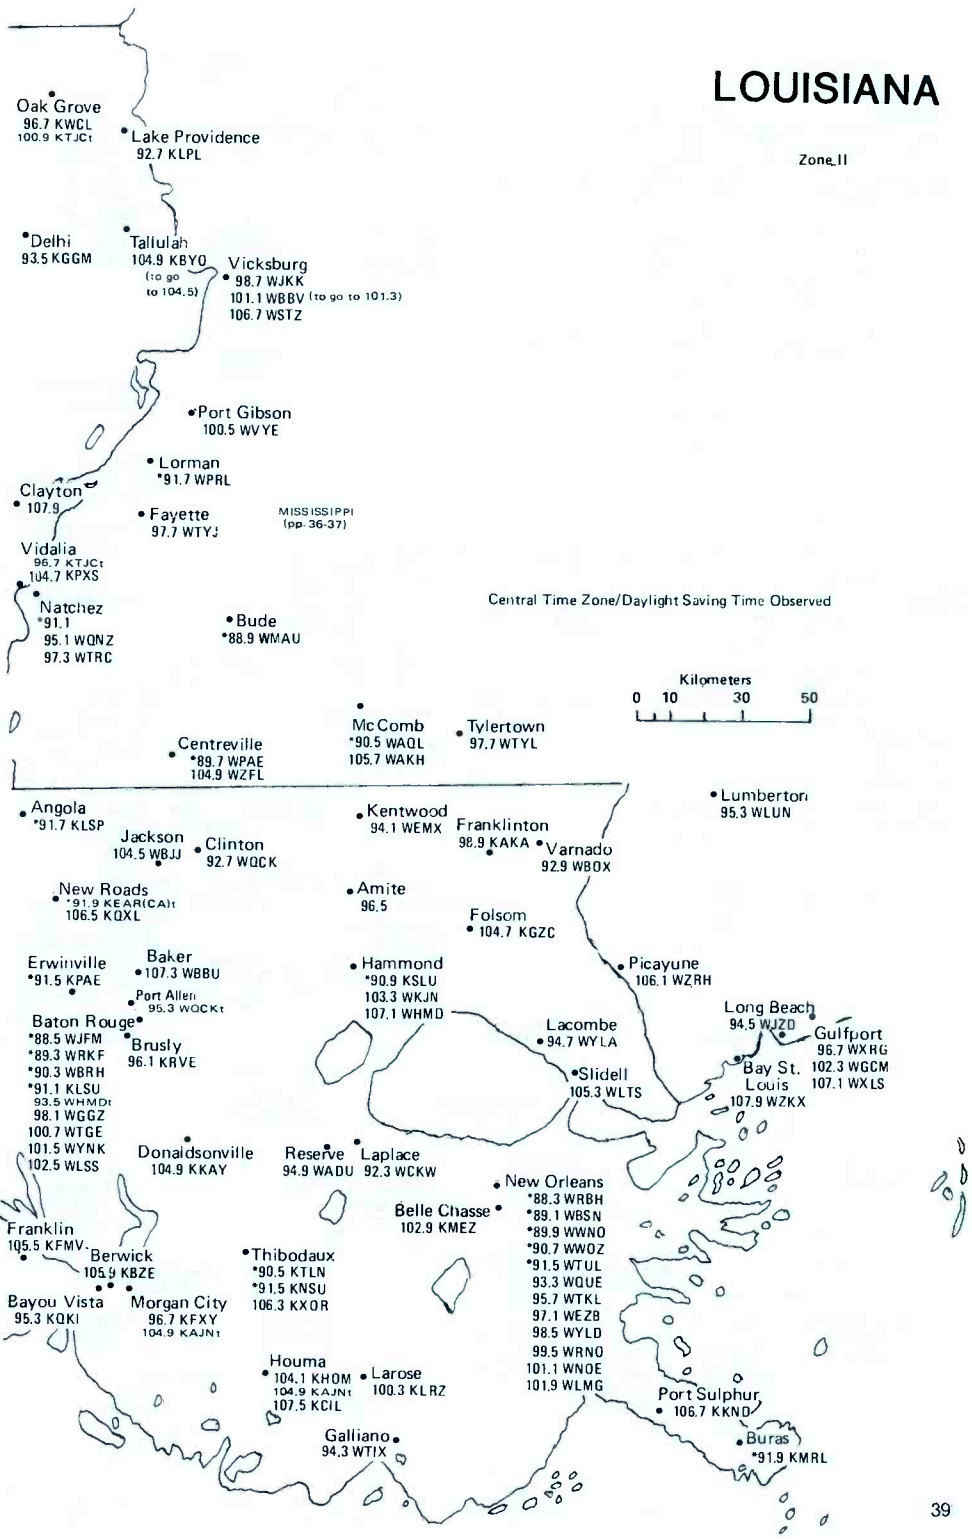

LOUISIANA

Zone II