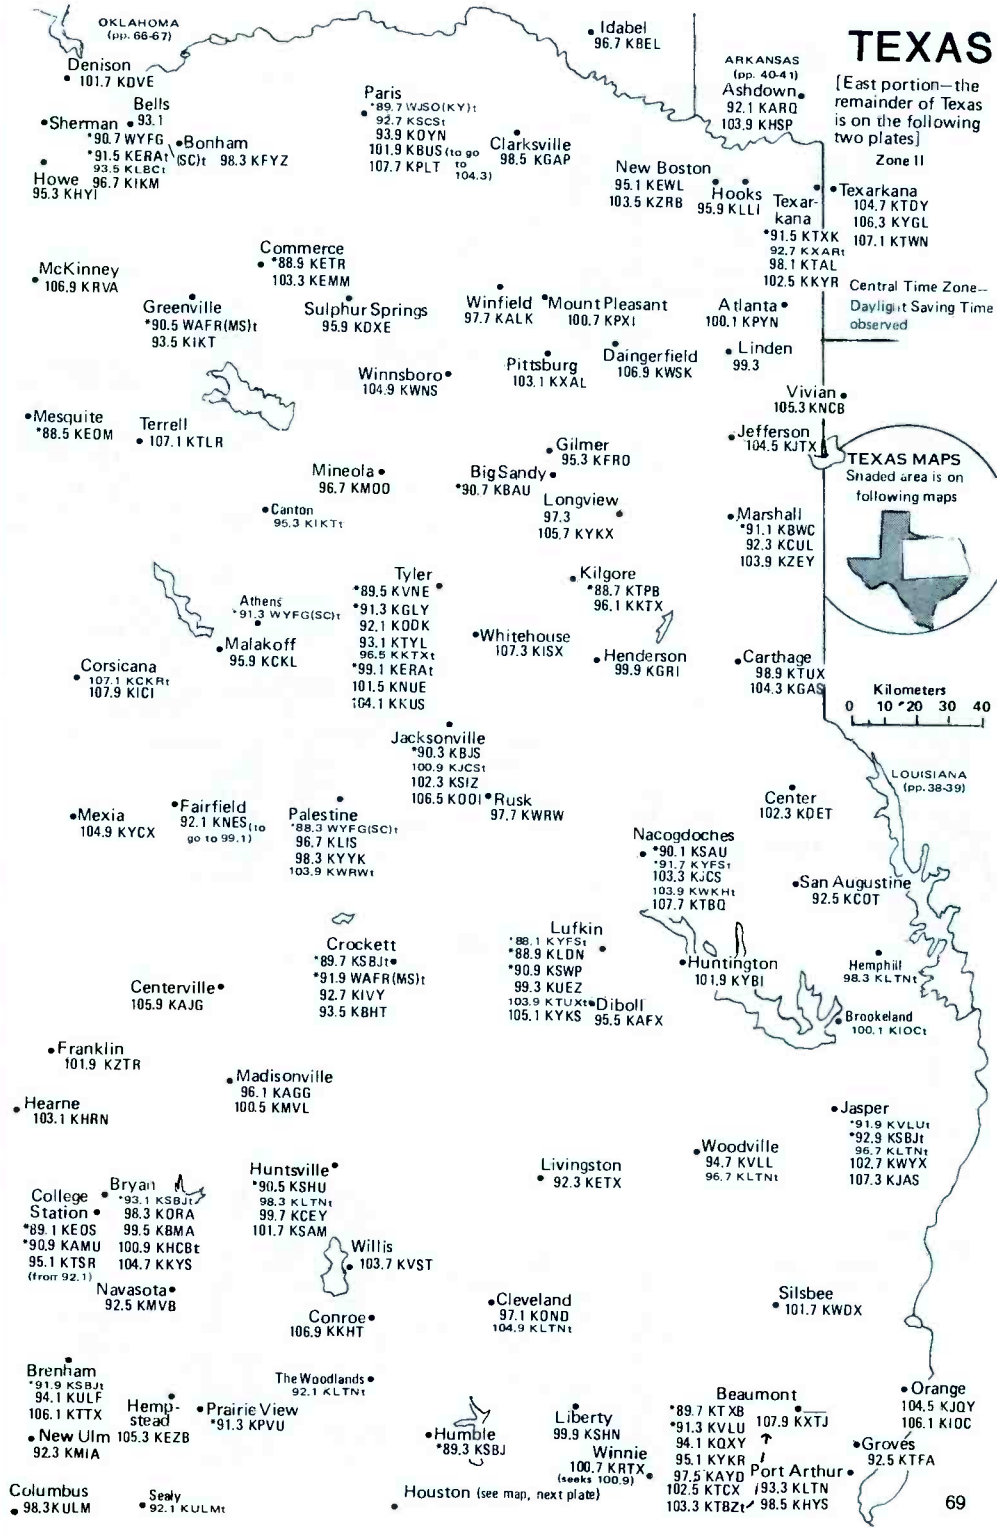

TEXAS

[East portion—the remainder of Texas is on the following two plates]

Zone II

Central Time Zone—
Daylight Saving Time
observed

TEXAS MAPS

Shaded area is on
following maps

TEXAS

[South portion--remainder of Texas is on preceding and following plates]