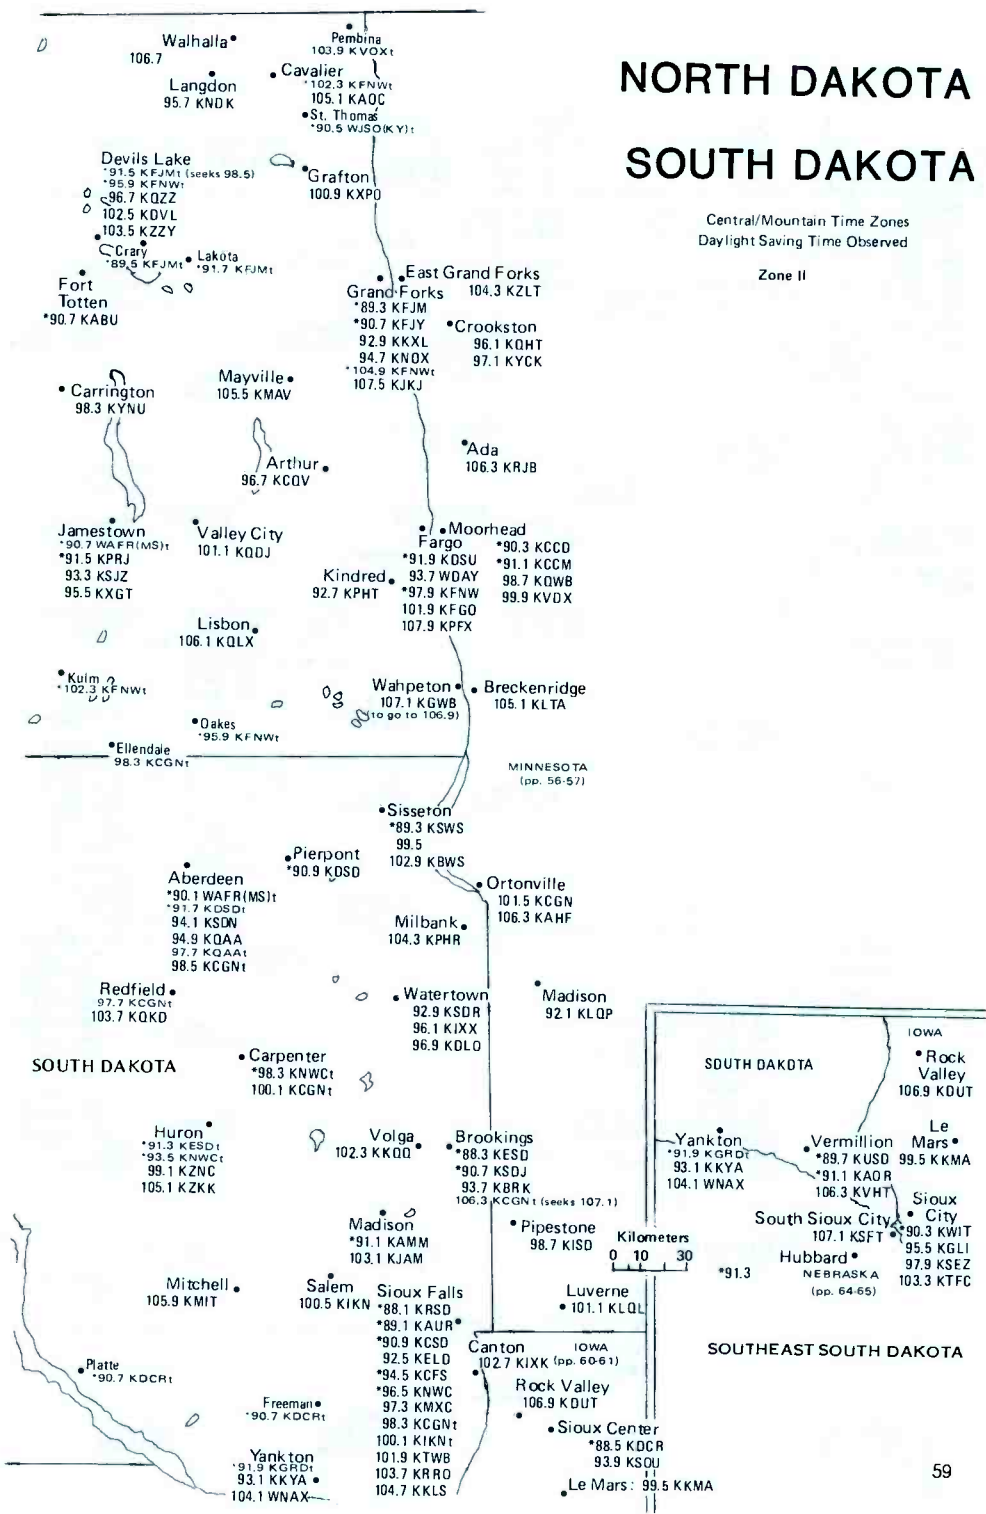

NORTH DAKOTA

SOUTH DAKOTA

Central/Mountain Time Zones
Daylight Saving Time Observed

Zone II