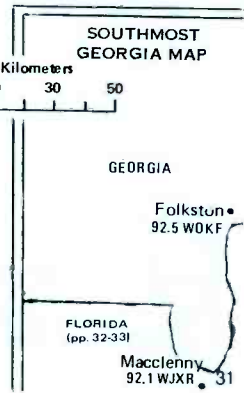

GEORGIA
(pp. 30-31)

SOUTH CAROLINA

GEORGIA

Eastern Time Zone/Daylight Saving Time Observed

Zone II

See Southmost GA Map

Graceville 101.7 WYDA
 Dogwood Lakes Estate *91.1 WJED
 Bonifay 97.7 WTBB (see p. 88.3)
 Marianna *91.1 WJNF
 *94.1 WBNF
 *100.9 WJAO
 *106.1 WFSU
 Bainbridge 97.3 WMGR
 Gretna 93.3 WGWD
 Quincy 101.5 WXSX
 Midway 100.7 WJZT
 Blountstown 102.3 WPHK
 Havana 104.9 WMLO
 Lafayette 99.9 WWFO
 Tallahassee *88.9 WFSU
 *89.7 WVFS
 *90.5 WAMF
 *91.5 WFSQ
 *92.7 WFSU
 *93.7 WFSU
 *94.9 WBTB
 *96.1 WHBX
 *97.9 WATF
 *98.9 WBZE
 *103.1 WAIB
 *104.1 WGLF
 *106.1 WWLD
 Quitman 105.3 WSTI
 Boston 106.3 WTUF
 Statenville 97.5
 Madison 102.7 WIMV
 Live Oak 98.1 WQHL
 106.1 WLVO
 Springfeld 95.9 WRBA
 Panama City Beach 101.3 WYOO
 Callaway 103.5 WDRK
 Panama City *89.1 WFSW
 *89.9 WJTF
 *90.7 WGGC
 *91.7 WYFG (SCL)
 *92.5 WPAP
 *98.5 WFSY
 *105.9 WILN
 *107.9 WPFM
 Carrabelle 106.5
 Apalachicola *100.5 WOYS
 *104.5 WFSU
 *105.5 WXGJ
 Crawfordville 94.1 WAKU
 Perry *100.7 WOLR
 *105.5 WNFK
 Mayo *89.5 WGSG
 Cross City 106.9 WDFL