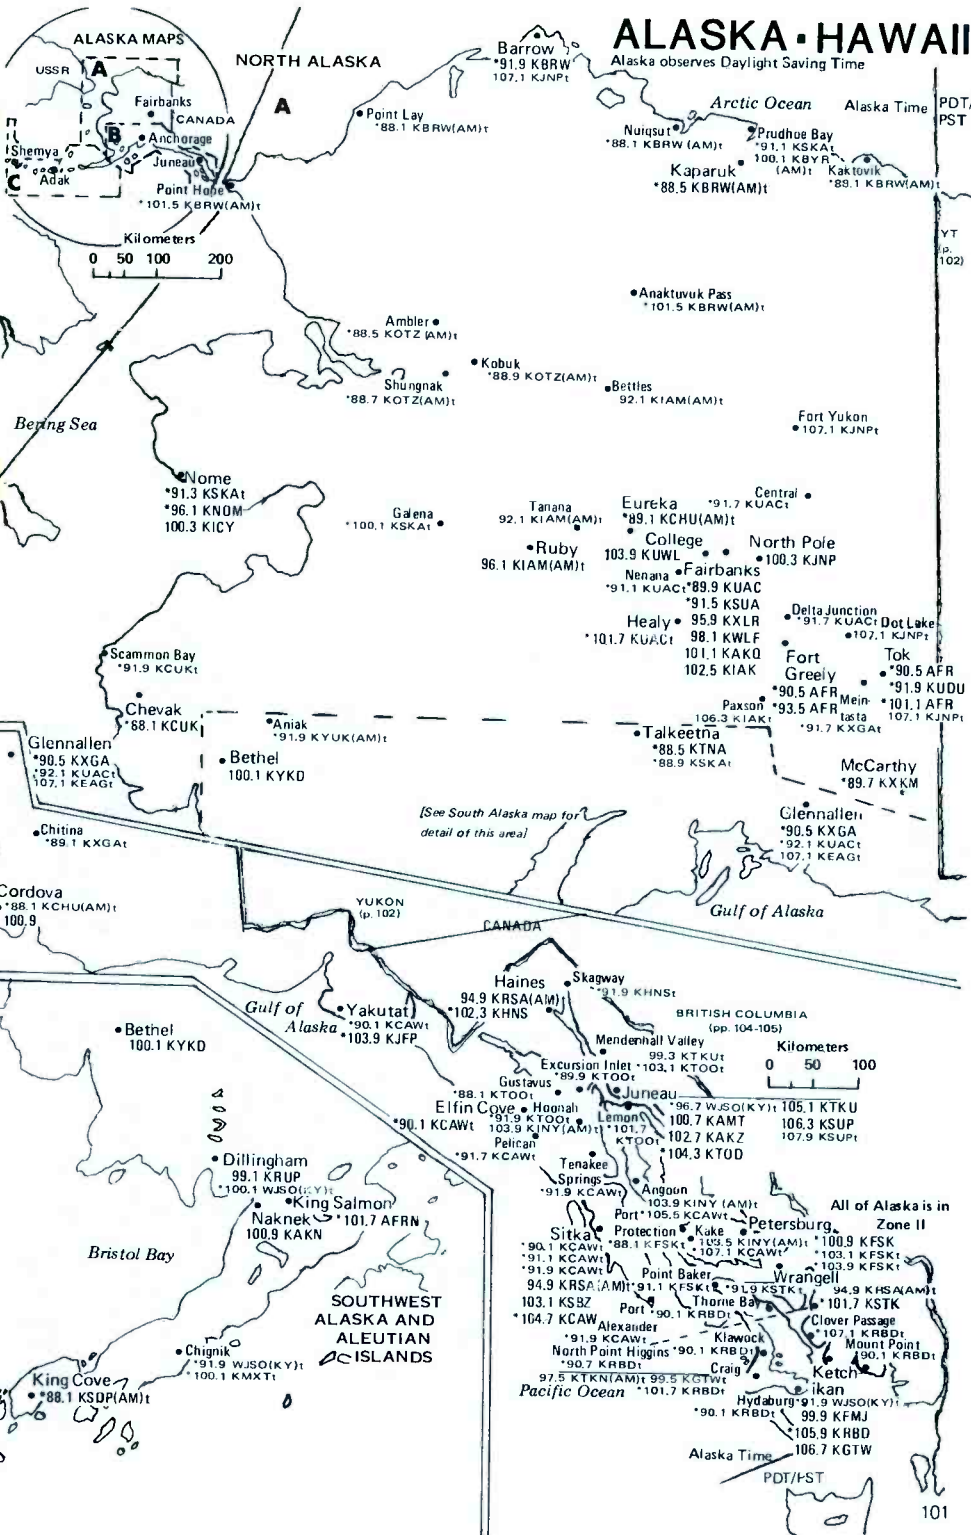

ALASKA • HAWAII

Alaska observes Daylight Saving Time

PDT/
PST
Alaska Time
YT
(p. 102)

[See South Alaska map for detail of this area]

BRITISH COLUMBIA
(pp. 104-105)

Kilometers
0 50 100

SOUTHWEST ALASKA AND ALEUTIAN ISLANDS

All of Alaska is in Zone II

Alaska Time
PDT/PST