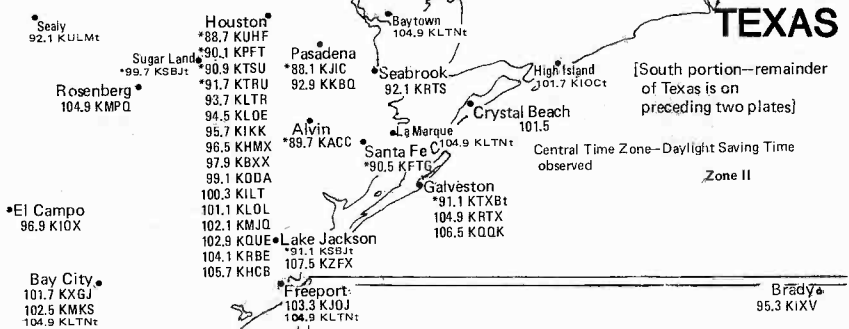

# TEXAS

[South portion—remainder of Texas is on preceding two plates]

Central Time Zone—Daylight Saving Time observed  
Zone II

AZ (pp. 72-73)

Kirtland  
102.9 KMYI

Farmington  
\*88.3 KSUTt  
\*88.9 KNMI  
\*90.9 KSJE  
92.1 KISZt  
92.9 KRWN  
95.7 KPCL  
96.9 KRAZ  
102.1 KTRA  
107.1 KIOXt