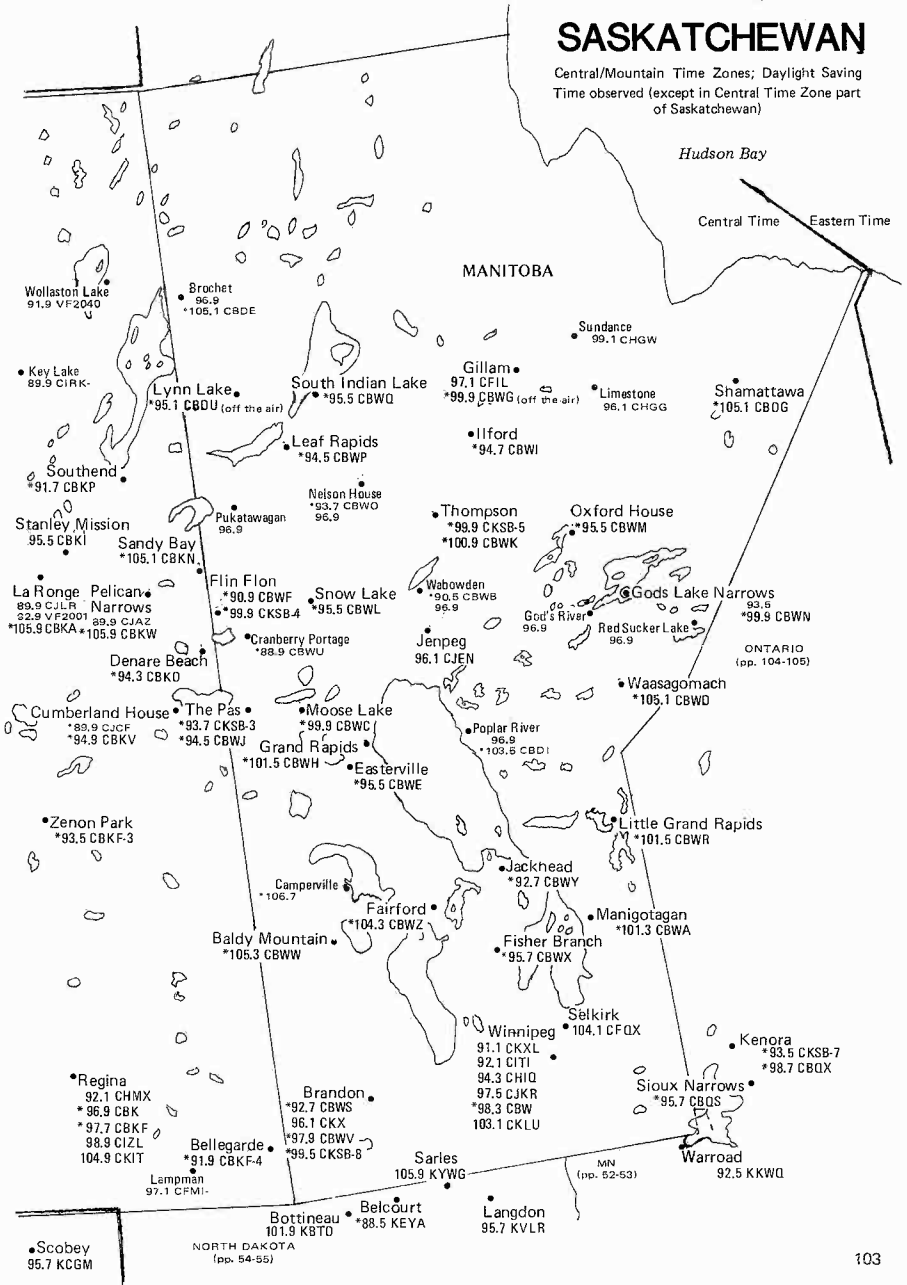

ALBERTA MANITOBA

SASKATCHEWAN

Central/Mountain Time Zones; Daylight Saving
Time observed (except in Central Time Zone part
of Saskatchewan)