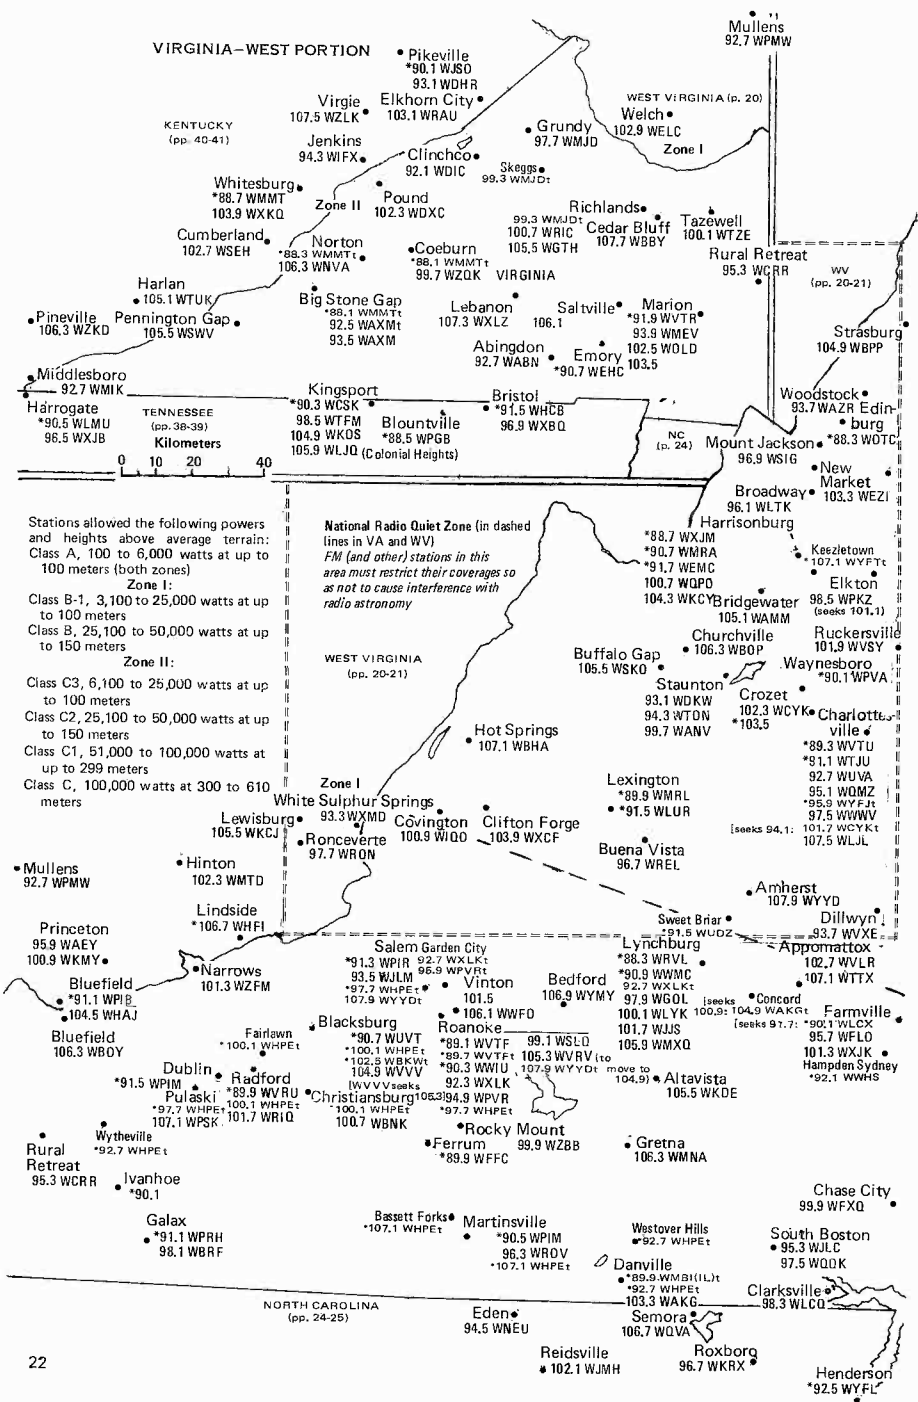

VIRGINIA—WEST PORTION

KENTUCKY
(pp. 40-41)

TENNESSEE
(pp. 38-39)

WEST VIRGINIA
(pp. 20-21)

NORTH CAROLINA
(pp. 24-25)

Stations allowed the following powers and heights above average terrain:
Class A, 100 to 6,000 watts at up to 100 meters (both zones)
Zone I:
Class B-1, 3,100 to 25,000 watts at up to 100 meters
Class B, 25,100 to 50,000 watts at up to 150 meters
Zone II:
Class C3, 6,100 to 25,000 watts at up to 100 meters
Class C2, 25,100 to 50,000 watts at up to 150 meters
Class C1, 51,000 to 100,000 watts at up to 299 meters
Class C, 100,000 watts at 300 to 610 meters

National Radio Quiet Zone (in dashed lines in VA and WV)
FM (and other) stations in this area must restrict their coverages so as not to cause interference with radio astronomy

Mullens
92.7 WPMW

Princeton
95.9 WAAY
100.9 WKMY

Bluefield
91.1 WPIB
104.5 WHAJ

Bluefield
106.3 WBOY

Dublin
91.5 WPIB

Rural Retreat
95.3 WCRR

Galax
91.1 WPRH
98.1 WBRF

Virgie
107.5 WZLK

Jenkins
94.3 WIFX

Whitesburg
88.7 WMMT
103.9 WXKQ

Cumberland
102.7 WSEH

Harlan
105.1 WTUK

Pineville
106.3 WZKD

Middlesboro
92.7 WMJK

Harrrogate
90.5 WLMU
96.5 WXJB

Kingsport
90.3 WCSK

Blountville
104.9 WKOS
105.9 WLJU

Hot Springs
107.1 WBHA

White Sulphur Springs
93.3 WXMJ

Lewisburg
105.5 WKCV

Hinton
102.3 WMTD

Lindsay
106.7 WHFI

Narrows
101.3 WZFM

Fairlawn
100.1 WHPET

Dublin
91.5 WPIB

Wytheville
92.7 WHPET

Ivanhoe
90.1

Basett Forks
107.1 WHPET

Eden
94.5 WNEU

Reidsville
102.1 WJMH

Elkhorn City
103.1 WRAU

Clinchco
92.1 WDIC

Pound
102.3 WDXC

Coeburn
88.1 WMMT
99.7 WZQK

Big Stone Gap
88.1 WMMT
92.5 WAXM
93.5 WAXM

Abingdon
92.7 WABN

Bristol
91.5 WHCB
96.9 WXBQ

Blountville
88.5 WPGB

Clifton Forge
103.9 WXCF

Covington
100.9 WIDD

Roanoke
98.1 WVTF
99.7 WVTF
90.3 WWIU
92.3 WXLK

Christiansburg
90.3 WHPET
97.7 WHPET

Rocky Mount
89.9 WFFC

Ferrum
99.9 WZBB

Martinsville
90.5 WPIM
96.3 WROV
107.1 WHPET

Westover Hills
92.7 WHPET

Danville
89.9 WMBH
92.7 WHPET
103.3 WAKG

Semora
106.7 WQVA

Roxboro
96.7 WKRX

South Boston
95.3 WJLC
97.5 WOOK

Clarksville
98.3 WLCQ

Henderson
92.5 WYFL

Pikeville
90.1 WBO
93.1 WDRR

Skeggs
99.3 WMDT

Richlands
99.3 WMDT
100.7 WRIC
105.5 WGTH

Lebanon
107.3 WXLZ

Abingdon
92.7 WABN

Bristol
91.5 WHCB
96.9 WXBQ

Hot Springs
107.1 WBHA

Clifton Forge
103.9 WXCF

Covington
100.9 WIDD

Roanoke
98.1 WVTF
99.7 WVTF
90.3 WWIU
92.3 WXLK

Christiansburg
90.3 WHPET
97.7 WHPET

Rocky Mount
89.9 WFFC

Ferrum
99.9 WZBB

Martinsville
90.5 WPIM
96.3 WROV
107.1 WHPET

Westover Hills
92.7 WHPET

Danville
89.9 WMBH
92.7 WHPET
103.3 WAKG

Semora
106.7 WQVA

Roxboro
96.7 WKRX

South Boston
95.3 WJLC
97.5 WOOK

Clarksville
98.3 WLCQ

Henderson
92.5 WYFL

Grundy
97.7 WMJD

Richlands
99.3 WMDT
100.7 WRIC
105.5 WGTH

Lebanon
107.3 WXLZ

Abingdon
92.7 WABN

Bristol
91.5 WHCB
96.9 WXBQ

Hot Springs
107.1 WBHA

Clifton Forge
103.9 WXCF

Covington
100.9 WIDD

Roanoke
98.1 WVTF
99.7 WVTF
90.3 WWIU
92.3 WXLK

Christiansburg
90.3 WHPET
97.7 WHPET

Rocky Mount
89.9 WFFC

Ferrum
99.9 WZBB

Martinsville
90.5 WPIM
96.3 WROV
107.1 WHPET

Westover Hills
92.7 WHPET