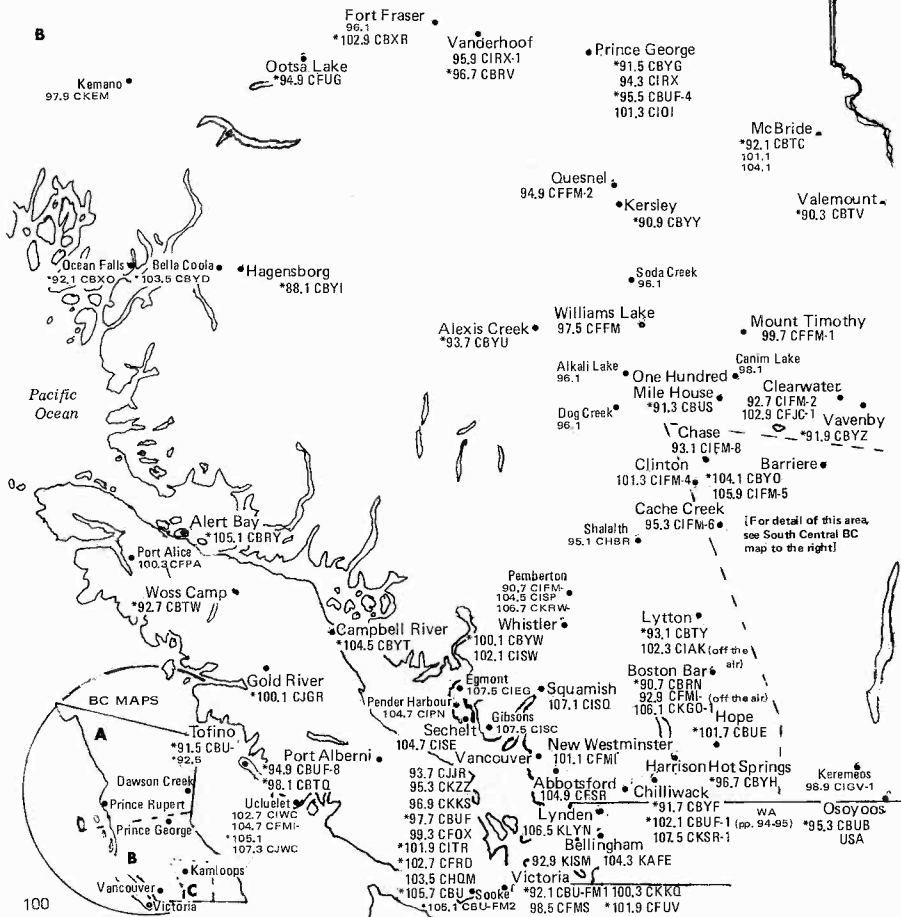

Not on map:
Kitsequecla
97.1

FOR CONTINUATION, SEE NORTH BC MAP *

Pacific Daylight/Standard Time MST