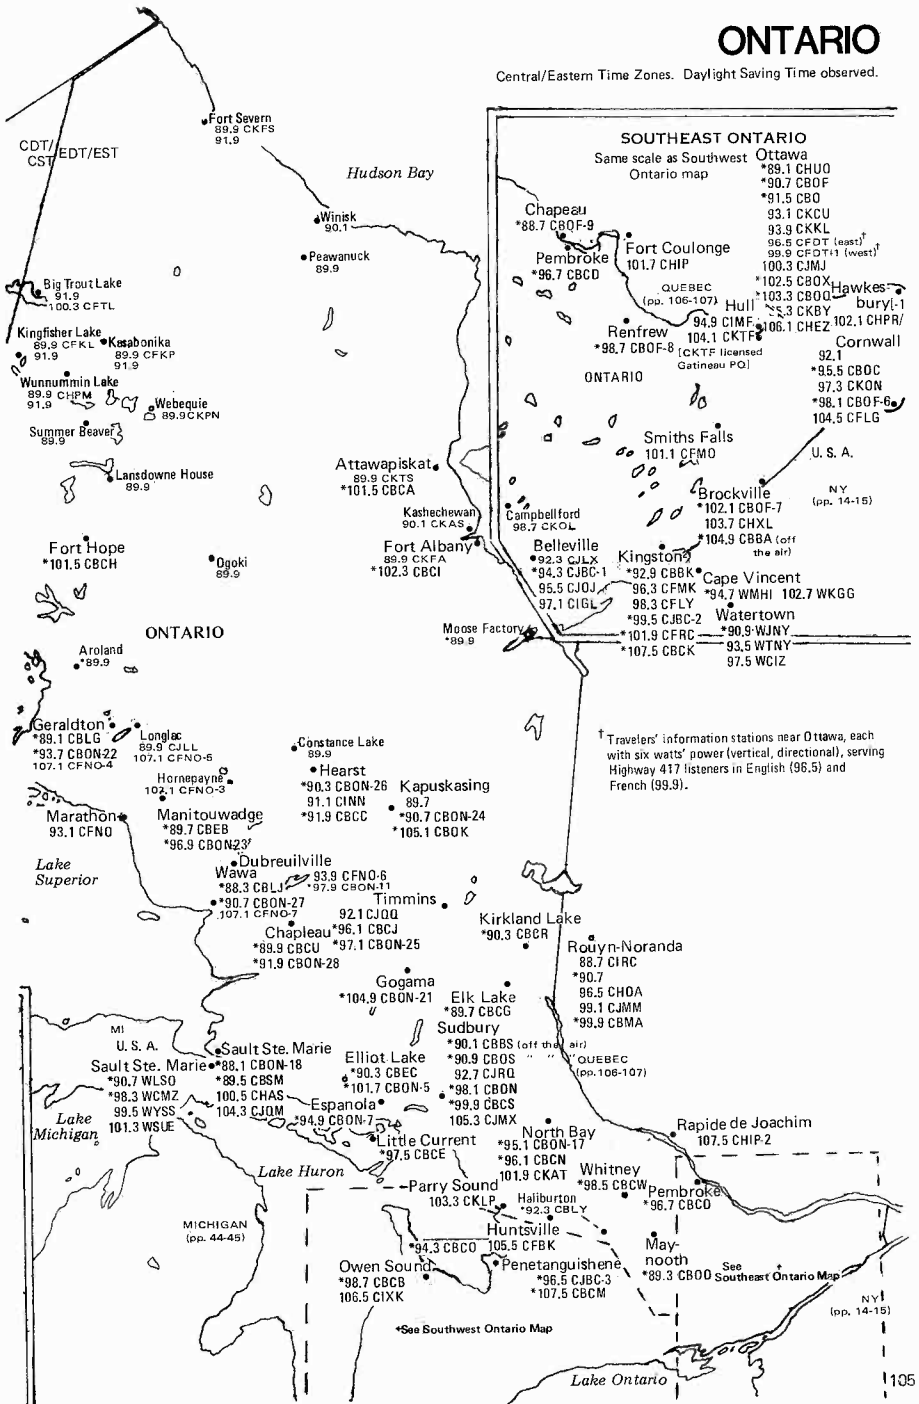

ONTARIO

Central/Eastern Time Zones. Daylight Saving Time observed.