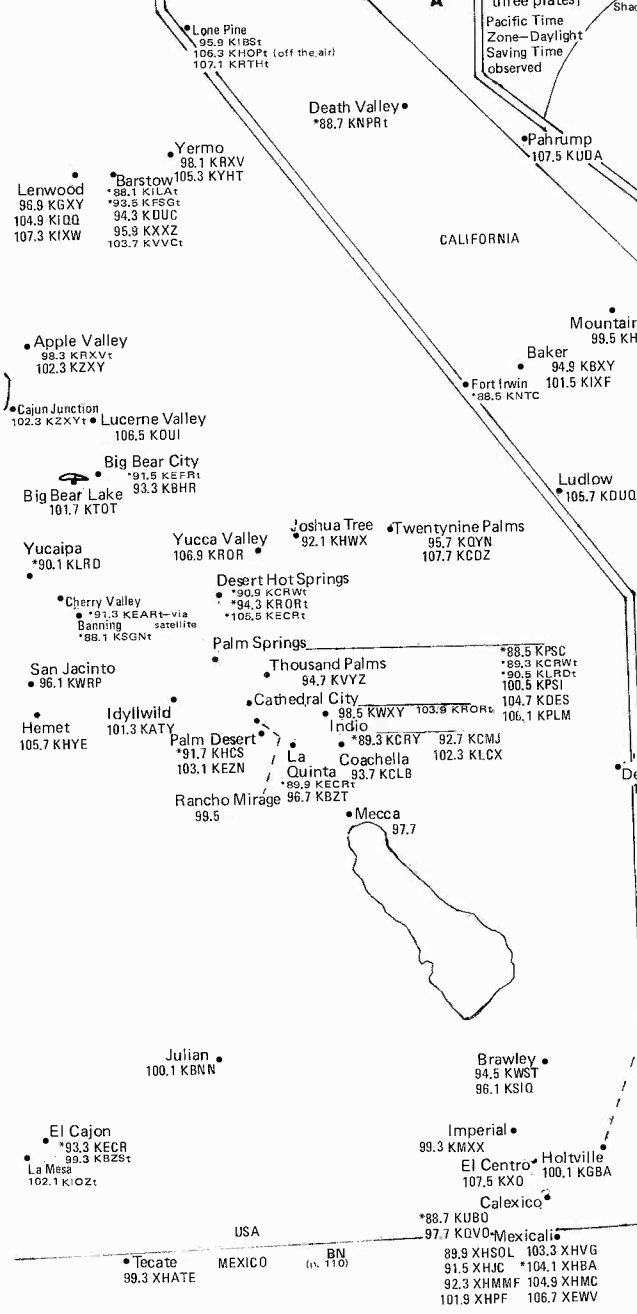

EAST CALIFORNIA

ARIZONA (pp. 72-73)

PDT/PST MST