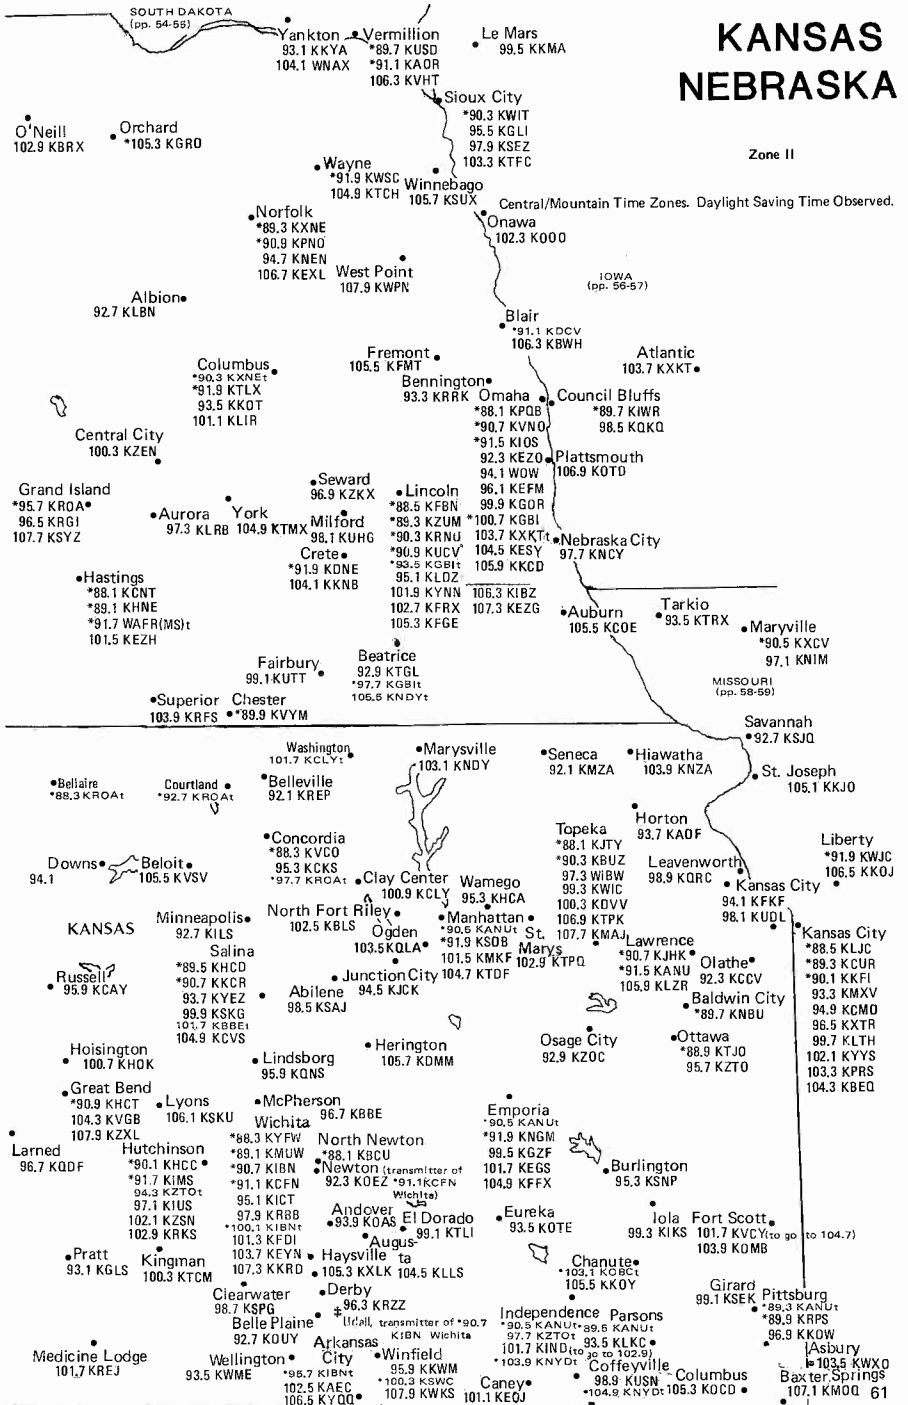

KANSAS NEBRASKA

Zone II