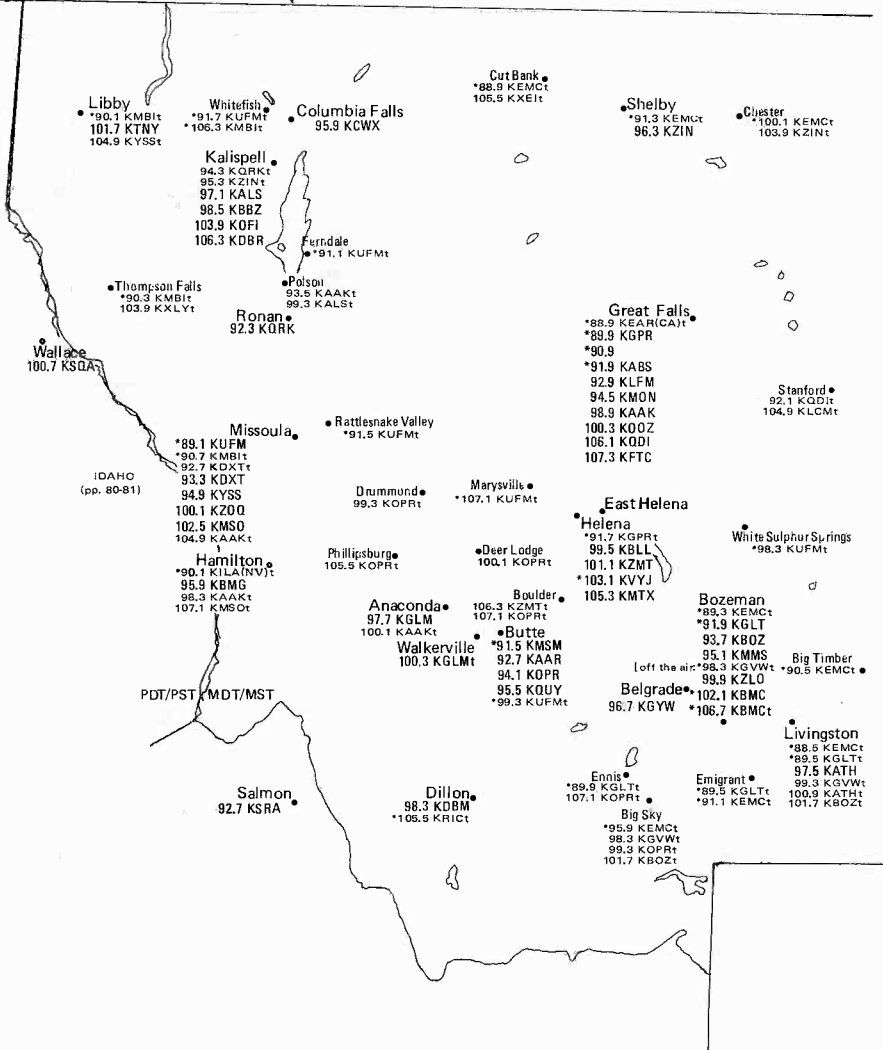

**Cheyenne** ●  
\*89.5 KWBIT ●  
\*90.7 KEAR(CA)t  
\*94.3 KCSPt  
97.9 KFBQ  
100.7 KKAZ  
106.3 KLEN

**Pine Bluffs** ●  
96.7 KERMt ●

**Burns** ●  
101.9 KMUS

COLORADO (pp. 74-75)