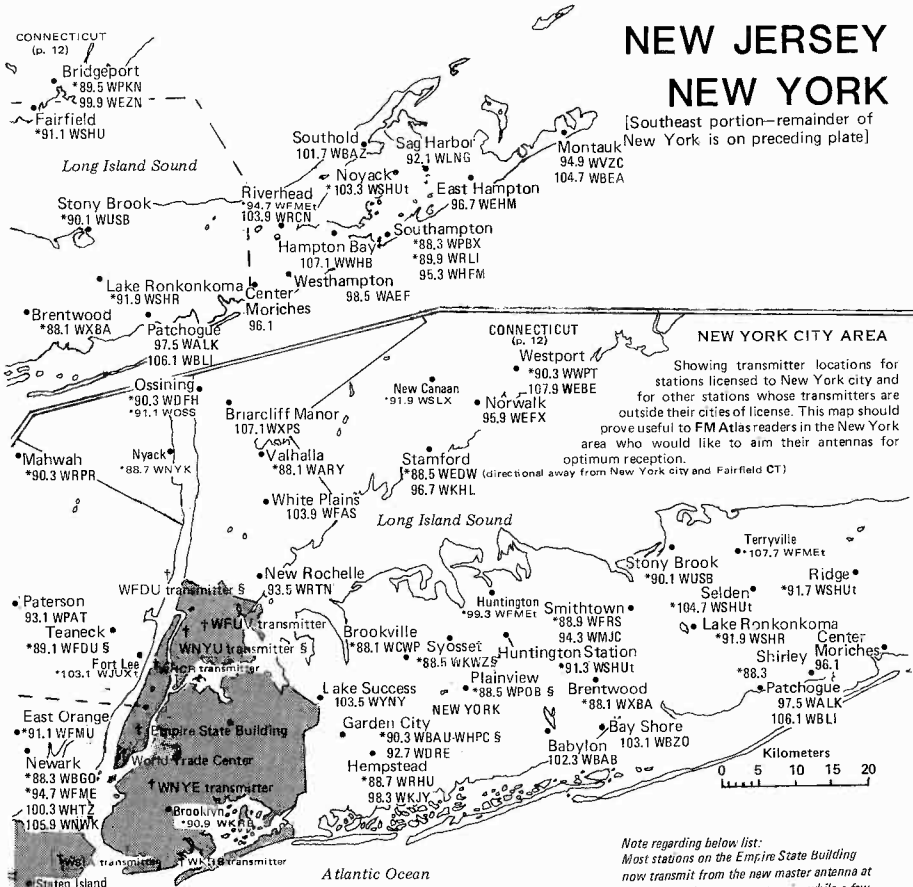

NEW JERSEY NEW YORK

[Southeast portion—remainder of New York is on preceding plate]

New York City's FM Dial

Stations serving all or parts of New York City with a primary (or strong secondary) signal:

Hazlet
*89.3 WCNU

MHz	Call
*88.1	WCWP
*88.3	WBGO
*88.7	WRSU
*88.7	WRHU
*88.9	WSIA
5	*89.1 WFDU
*89.1	WNYU
*89.5	WSDU
*89.9	WKCR
*90.3	WHCR
5	*90.3 WBAU-WHPC
*90.7	WFUV
*90.9	WKRB
*91.1	WFMU
*91.5	WNYE
92.3	WXRK
92.7	WORE
93.1	WPAT-FM
93.5	WRTN
*93.9	WNYC-FM

City Licensed	Primary	Km Radius	Transmitter
Brookville NY	8		
Newark NJ	30	Downtown Newark	
New Brunswick NJ	13		
Hempstead NY	13		
Staten Island NY	3	Todd Hill	
Teaneck NJ	20	Alpine NJ (at Edwin H. Armstrong's historic FM tower site on the New Jersey Palisades), Bronx	
South Orange NJ	22		
New York NY	34	World Trade Center	
New York NY	6	CCNY	
Garden City NY	13	WBAU, 11 WHPC	
New York NY	33	Fordham University, Bronx	
Brooklyn NY	3	Kingsborough Com. College	
East Orange NJ	20		
New York NY	40	Schools/Brooklyn	
New York NY	52	Empire State Building	
Garden City NY	23	[York City	
Paterson NJ	52	World Trade Center, New	
New Rochelle NY	24		
New York NY	52	World Trade Center	

MHz	Call	City Licensed	Km Radius	Transmitter
*94.7	WFME	Newark NJ	51	West Orange NJ
95.5	WPLJ	New York NY	52	Empire State Building
96.3	WQXR	New York NY	52	Empire State Building
96.7	WKHL	Stamford CT		
97.1	WQHT	New York NY	25	Empire State Building
97.9	WSKO-FM	New York NY	51	Empire State Building
98.3	WMGO	New Brunswick NJ	25	
98.3	WKJY	Hempstead NY	25	
98.7	WRKS	New York NY	52	Empire State Building
*99.1	WANZ	Zarephath NJ	51	
*99.5	WBAL	New York NY	50	Empire State Building
100.3	WHTZ	Newark NJ	52	Empire State Building, NY
100.7	WHUD	Peekskill NY	52	
101.1	WCBS-FM	New York NY	52	Empire State Building
101.9	WOCB	New York NY	52	Empire State Building
102.7	WNWE	New York NY	52	Empire State Building
*103.1	W276AD	Fort Lee NJ (translator of WJUX*88.7 Franklin Lakes NJ)		
103.5	WHTY	Lake Success NY	52	World Trade Center, NY
103.9	WFAS-FM	White Plains NY	23	
104.3	WNCN	New York NY	52	Empire State Building
105.1	WMXV	New York NY	52	Empire State Building
105.5	WDHA	Dover NJ	24	Denville NJ
105.9	WNWK	Newark NJ	34	Empire State Building, NY
106.7	WLTV	New York	52	Empire State Building
107.1	WXPB	Briarcliff Manor NY	25	Valhalla NY (temporarily?)
107.5	WBLS	New York NY	50	Empire State Building
107.9	WEBE	Westport CT	47	Bridgeport CT