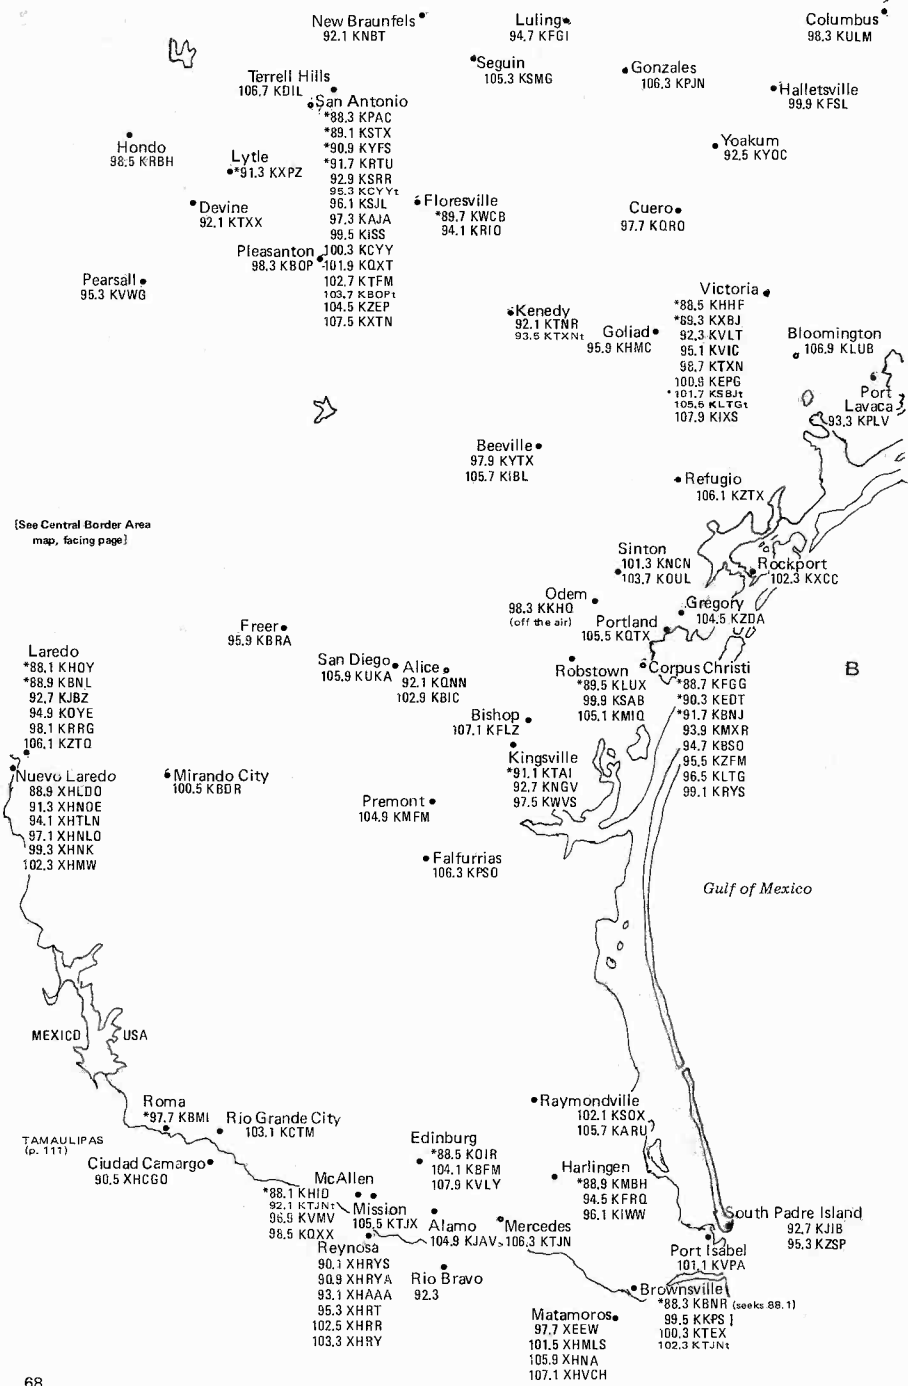

(See Central Border Area map, facing page)