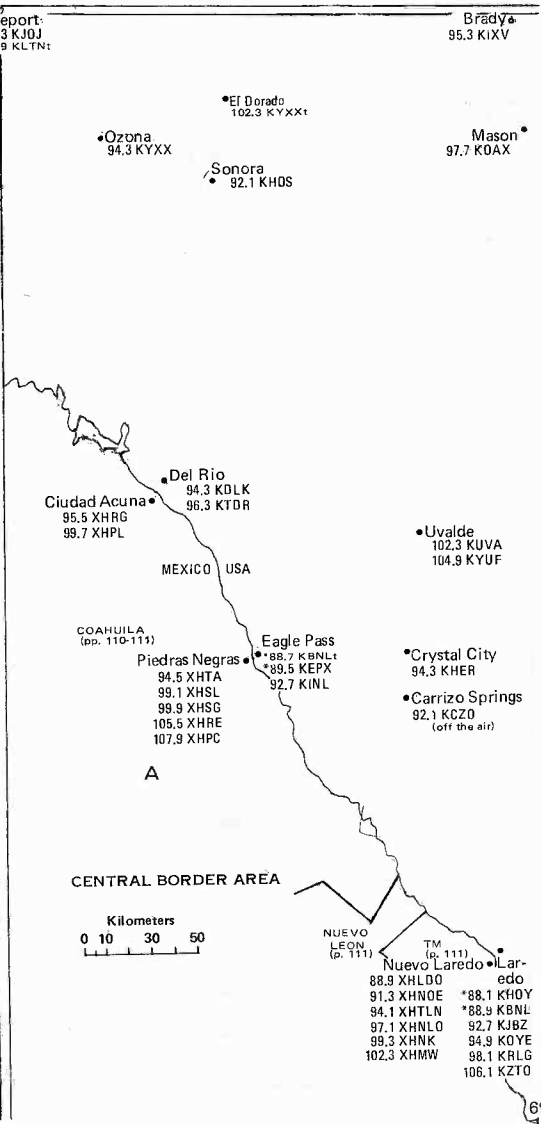

# TEXAS

[South portion—remainder of Texas is on preceding two plates]

Central Time Zone—Daylight Saving Time observed  
Zone II

AZ (pp. 72-73)

Kirtland  
102.9 KMYI

Farmington  
\*88.3 KSUTt  
\*88.9 KNMI  
\*90.9 KSJE  
92.1 KISZt  
92.9 KRWN  
95.7 KPCL  
96.9 KRAZ  
102.1 KTRA  
107.1 KIOXt