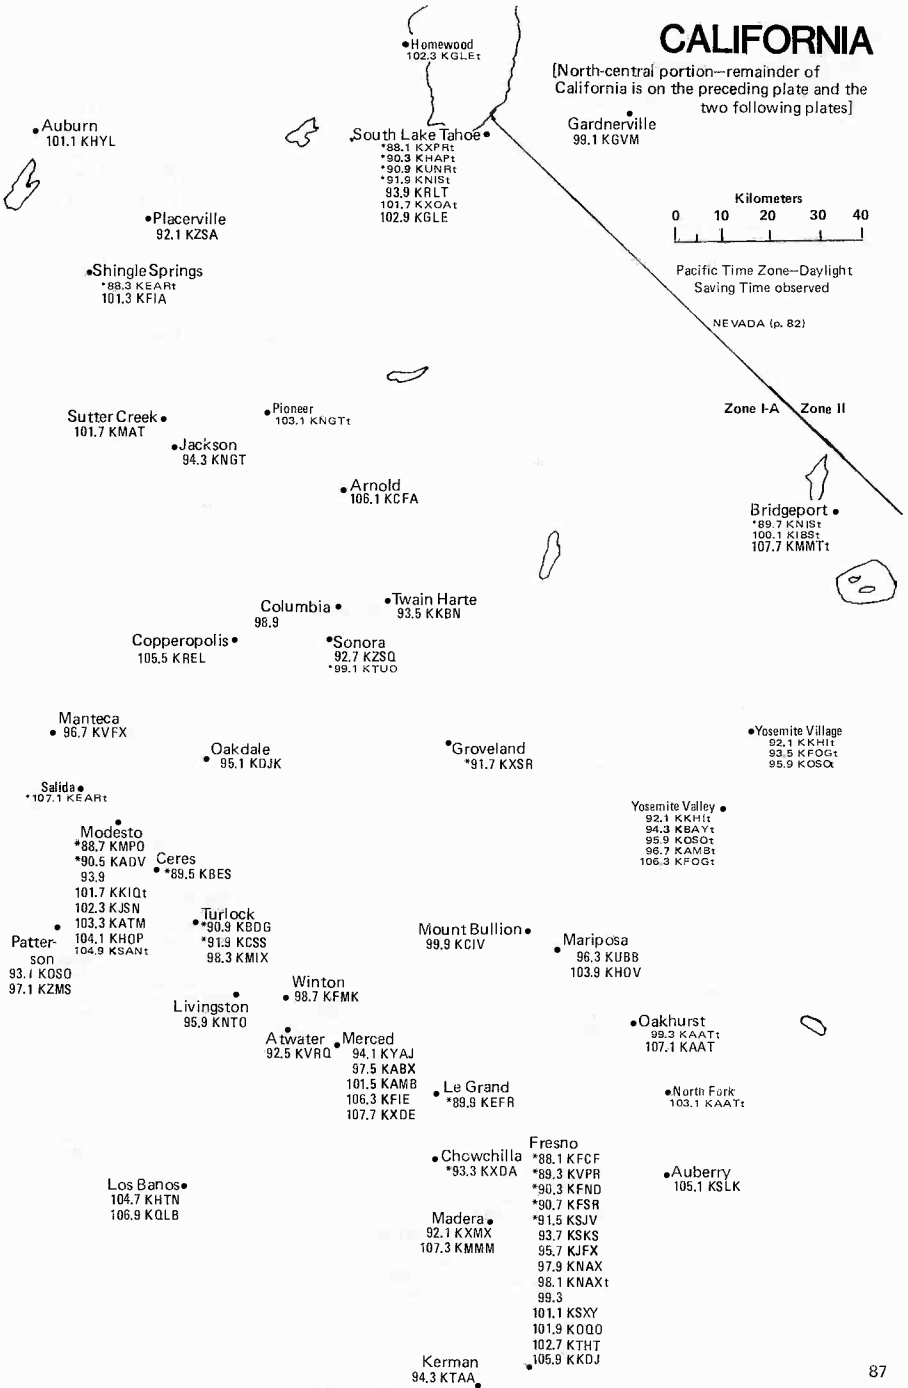

CALIFORNIA

[North-central portion--remainder of California is on the preceding plate and the two following plates]