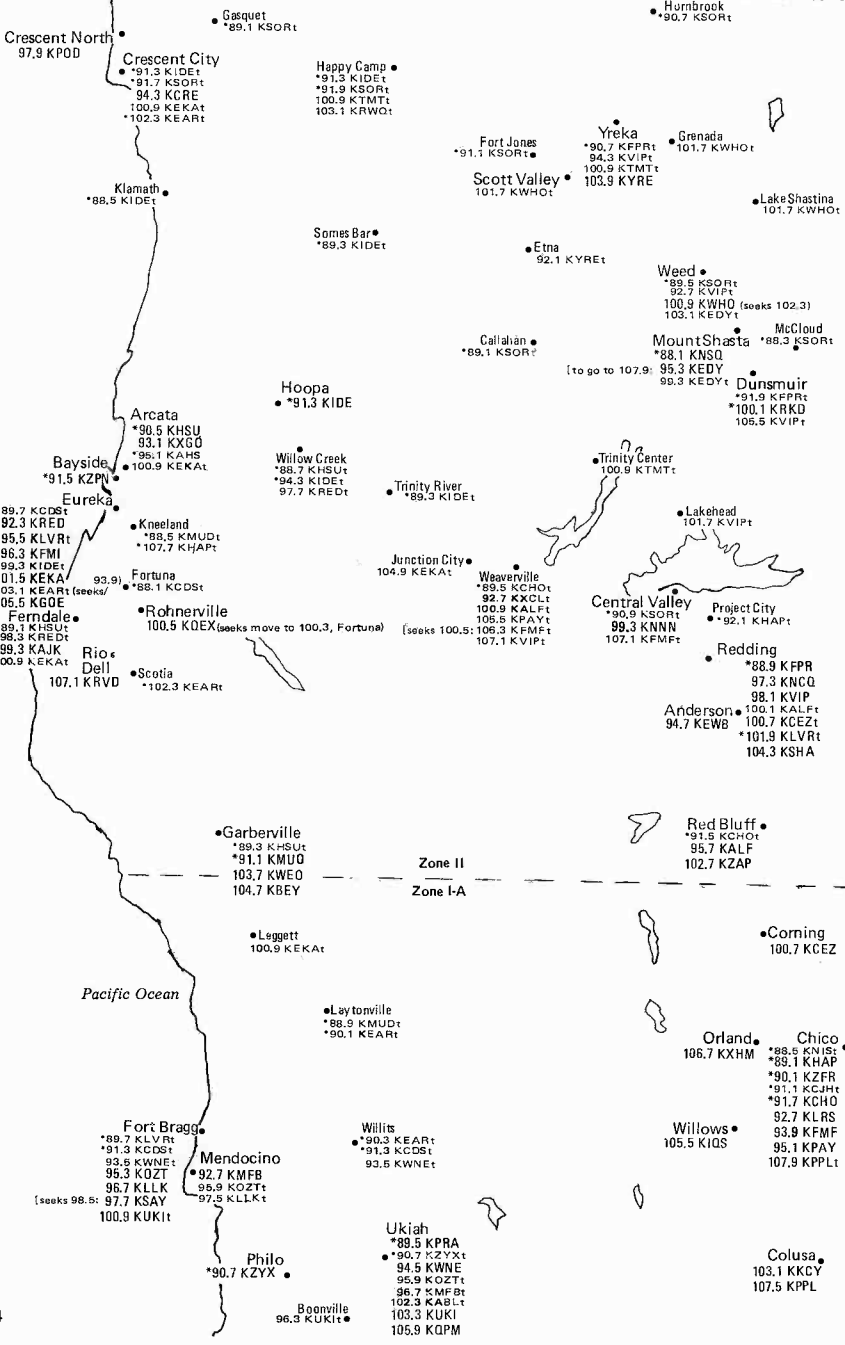

Searchlight  
\*101.5 KNPR  
\*103.9 KXPT  
106.3 KFMS

Laughlin  
\*89.5 KNPR  
\*93.5 KADD  
106.3 KFMS  
\*107.9 KLUK

Bullhead City  
102.7 KFLG

Mountain Pass  
99.5 KHYZ