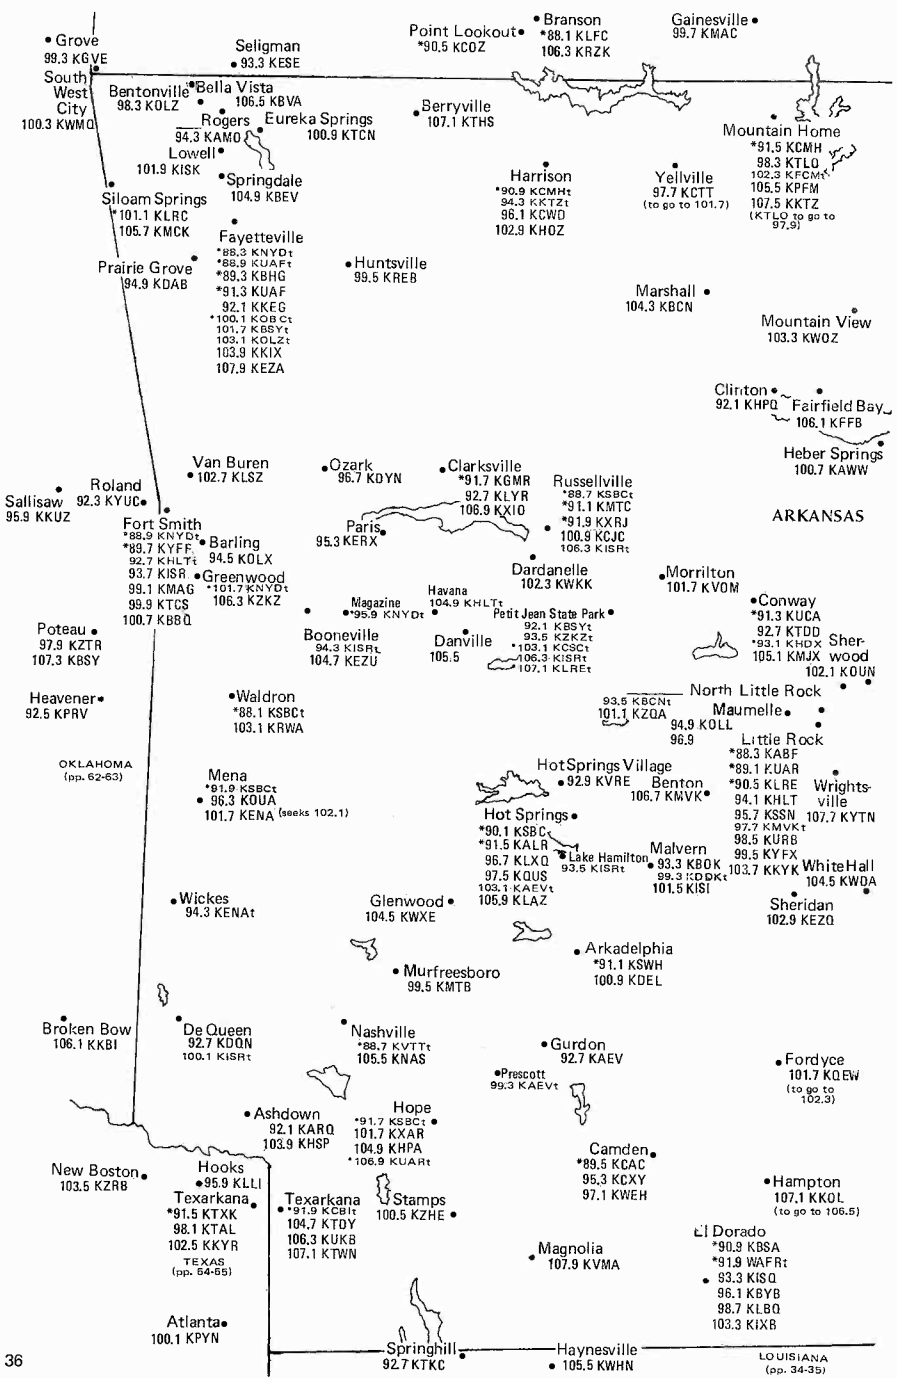

OKLAHOMA (pp. 62-63)

TEXAS (pp. 64-65)

LOUISIANA (pp. 34-35)