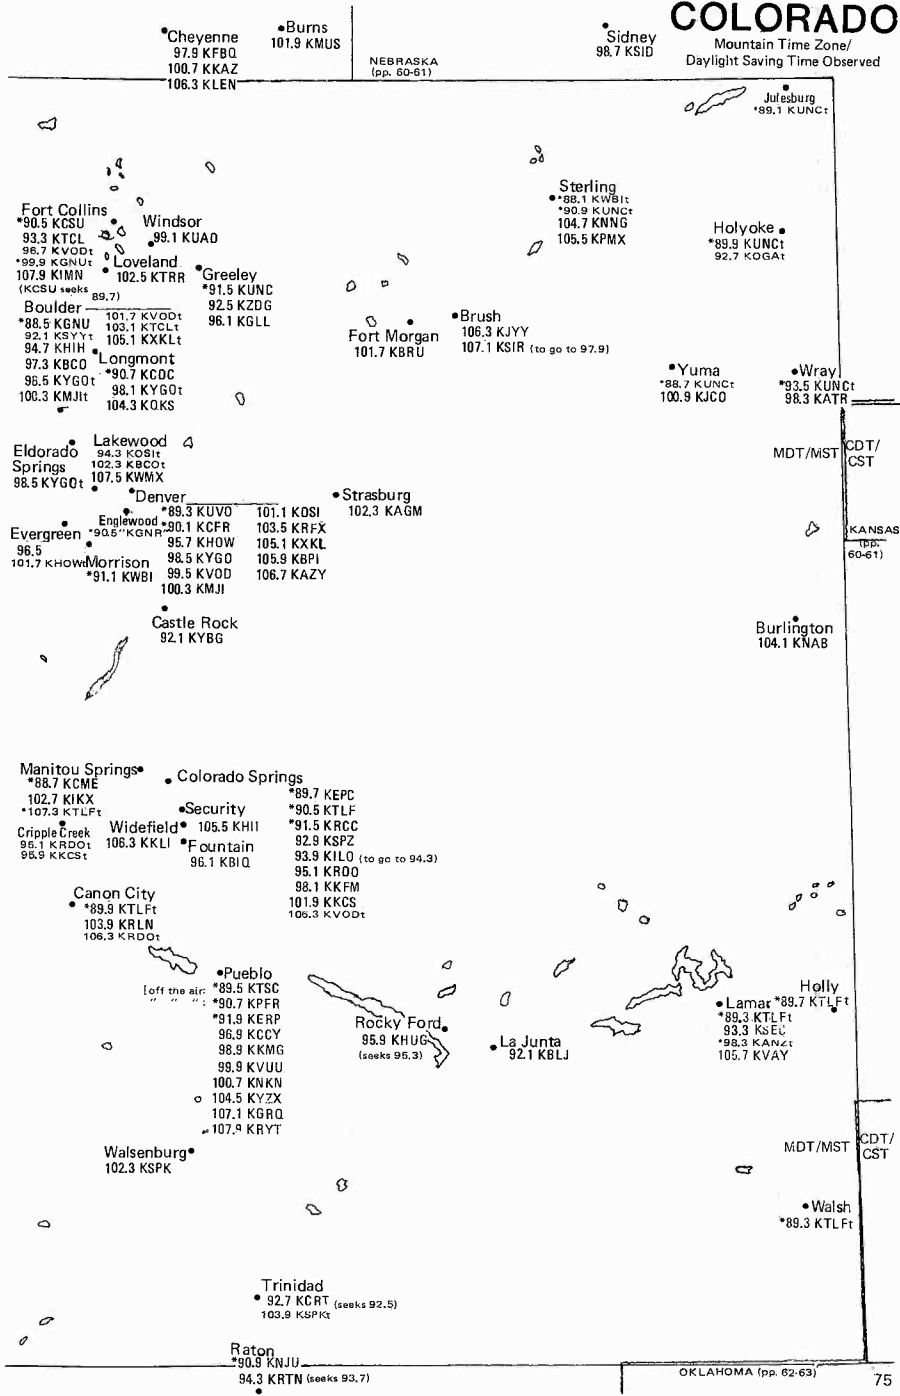

# COLORADO

Mountain Time Zone/  
Daylight Saving Time Observed

IDAHO  
(pp. 80-81)

•Mammoth Hot Springs

103.9 KIDT  
\*104.9 KEMCt  
105.5 KMTNt  
106.3 KBDZt  
107.1 KCTRt

•Powell

92.5 KLZY  
95.3 KKLXt

•Ralston