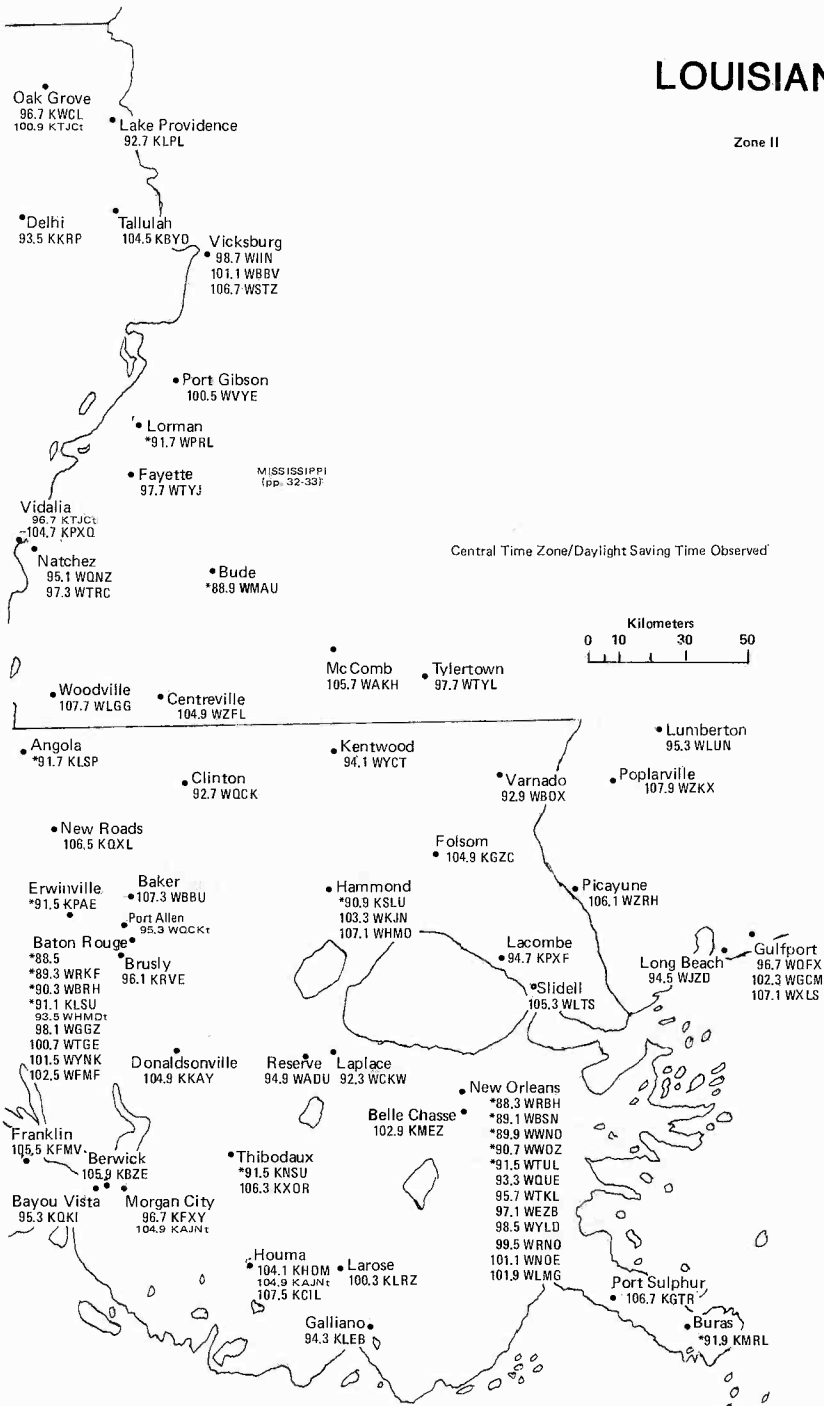

LOUISIANA

Zone II