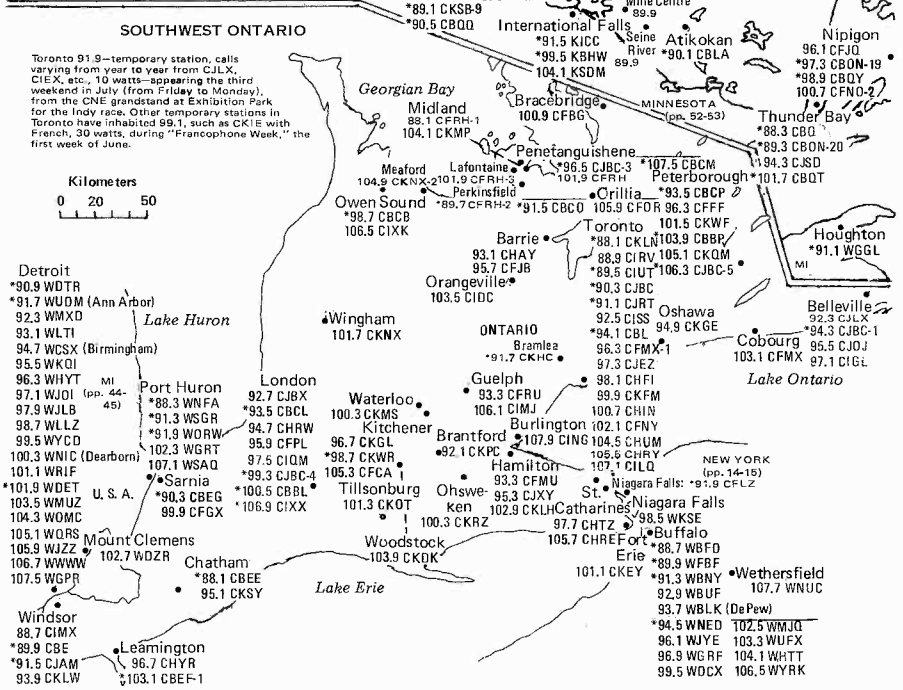

SOUTHWEST ONTARIO