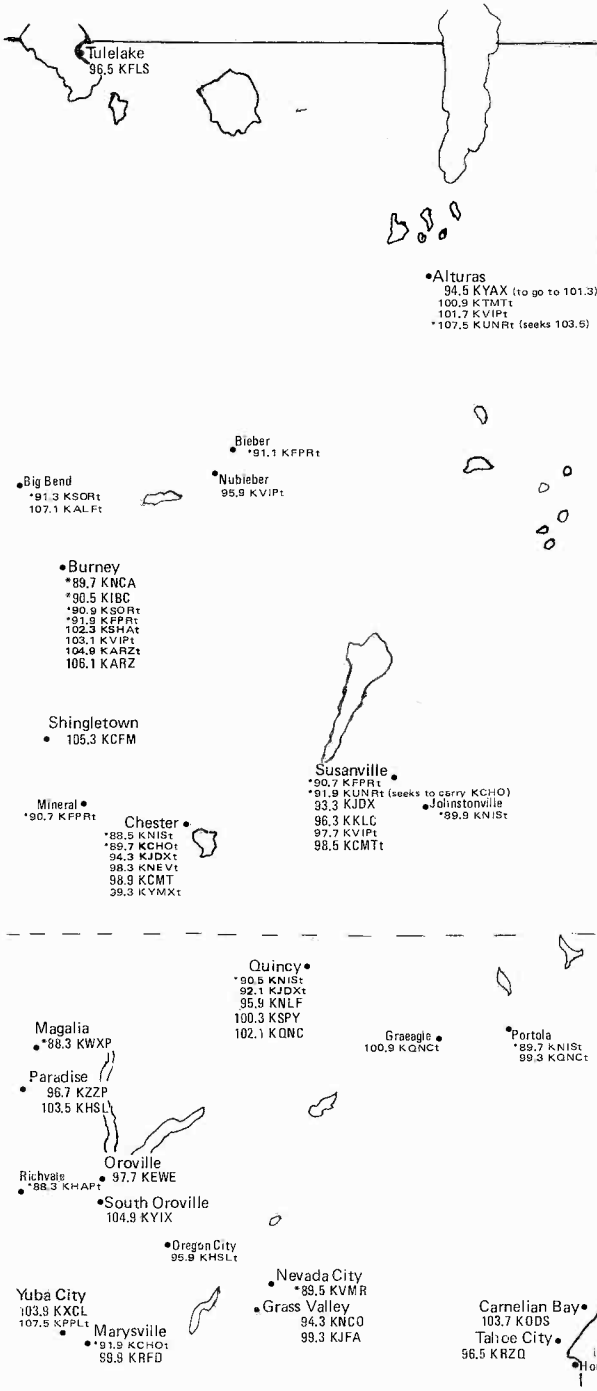

CALIFORNIA

[Northernmost portion—the remainder of California is on the following three plates]

Pacific Time Zone—Daylight Saving Time observed

NEVADA (p. 82)

Zone II

- Reno
  *86.7 KUNR
  92.9 KZSR
  95.5 KNEV
  101.7 KTHX
  104.5 KHIT
  105.7 KOZZ
  108.9 KRNO