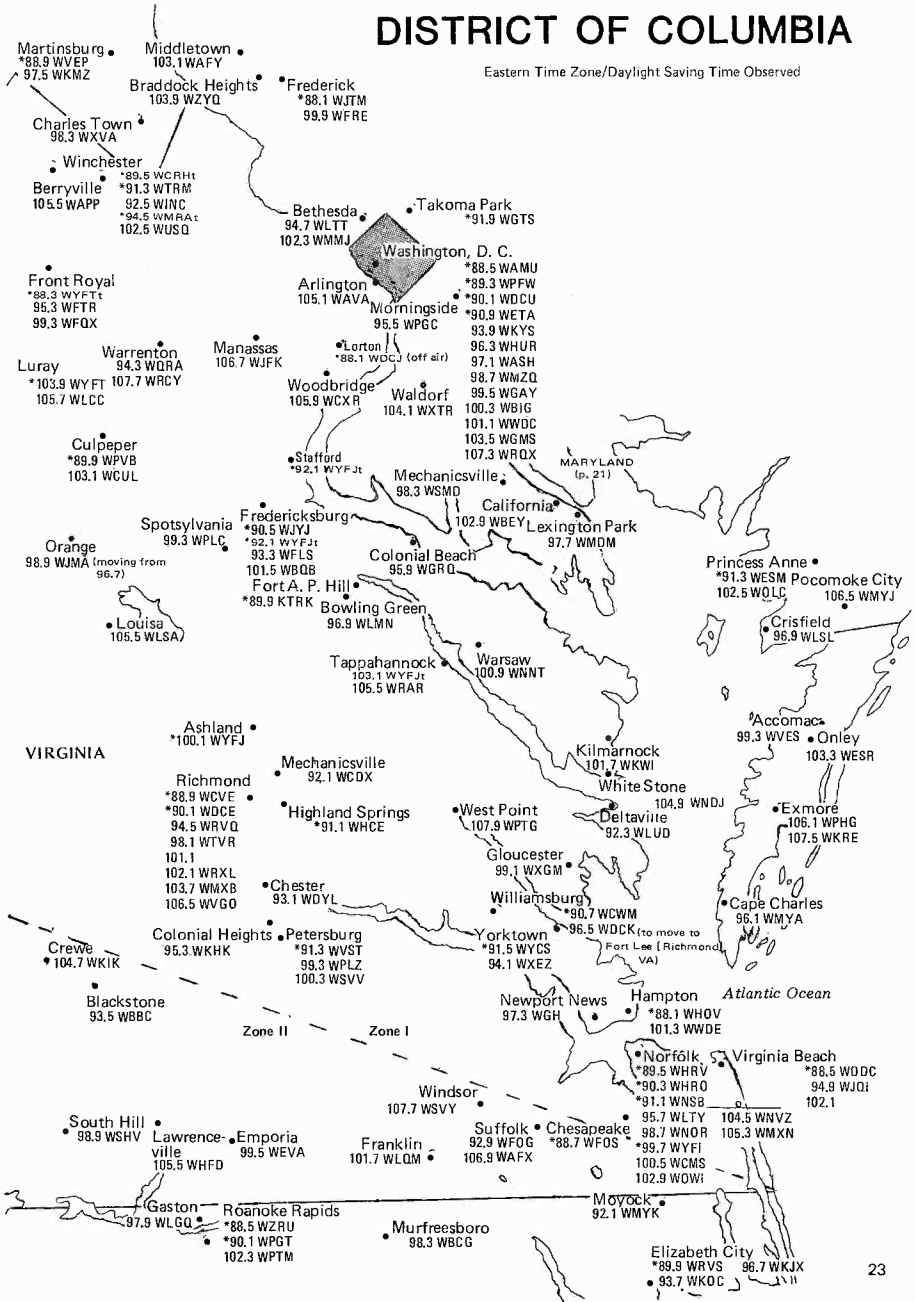

VIRGINIA

DISTRICT OF COLUMBIA

Eastern Time Zone/Daylight Saving Time Observed