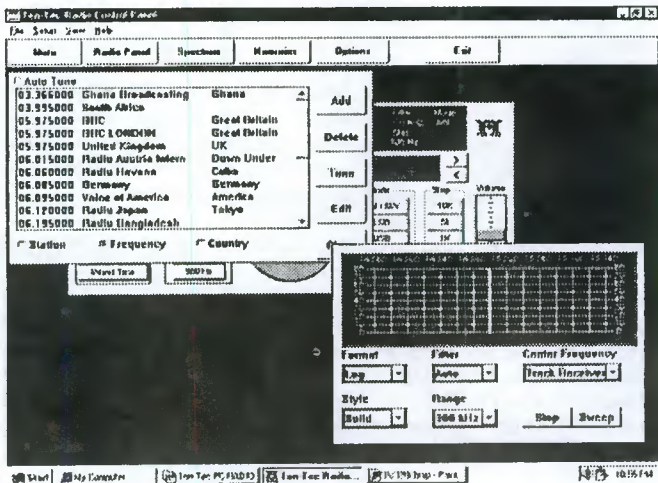

memories can be displayed in order of callsign/station identifier, country of origin or frequency. Clicking on a memory highlights the listing and it can be tuned, deleted or edited. The edit command pulls up the "Station Information Sheet" which contains fields for station, frequency, mode, bandwidth, country, language and notes. There is no "Copy" command for making duplicate entries where only one field such as the frequency needs to be changed. On the main memory screen is a radio button for "Auto Tune"—when this option is selected, the radio will automatically tune to the desired memory channel with a single mouse click.

I found the memory list to be very useful and quick to use. The number of available memory channels is only limited by the computer's available RAM, according to the manual, although surely what is meant is hard disk space, since the receiver's memories are non-volatile. The manual states that any PC will store 1000's of memories. The only drawback I can foresee to this memory capacity is that there is no way to search the list of memories. I think it would be nice if there was a search function, especially if it was the type of search that Microsoft uses in some of their programs where the search results automatically narrow as more characters of the desired search target are typed in. Unfortu-