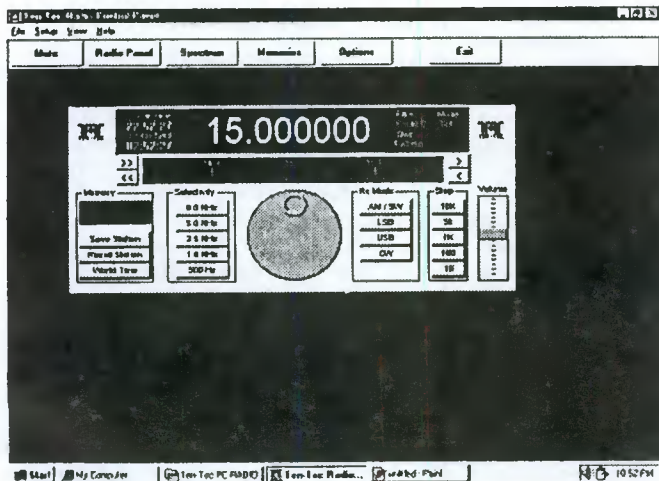

Where's the tuning knob?

The log scale can be "dragged" to retune the receiver—very useful for quick frequency excursions, but not very precise. At the right end of the log scale are right and left arrowheads. When these are clicked the radio will tune in steps based on the currently selected step size in the direction of the selected arrowhead. Available step sizes are 10, 5 or 1 kHz or 100 or 10 hertz. When a specific mode is selected, a default tuning step is selected: 5 kHz in AM and 100 hertz for SSB/CW. These defaults cannot be reset. At the left end of the log scale are double left and right arrowheads. When these are clicked, the radio tunes in steps equal to 10 times the current step size.

Yes, there is a (virtual) tuning knob. By pointing to the tuning knob on the panel display the radio can be tuned by clicking. Point to the upper half of the knob and a clockwise arrow appears. The receiver then tunes up in frequency by the selected step

size for each click—point to the lower half of the knob to tune downward. The receiver tunes continuously if the left mouse button is held depressed. For those who refuse to use a mouse, the computer's Up and Down arrow keys will also tune the radio.

Direct frequency entry is also possible via the numeric keypad (Num Lock must be enabled). I found it easiest to enter frequencies in MHz for-