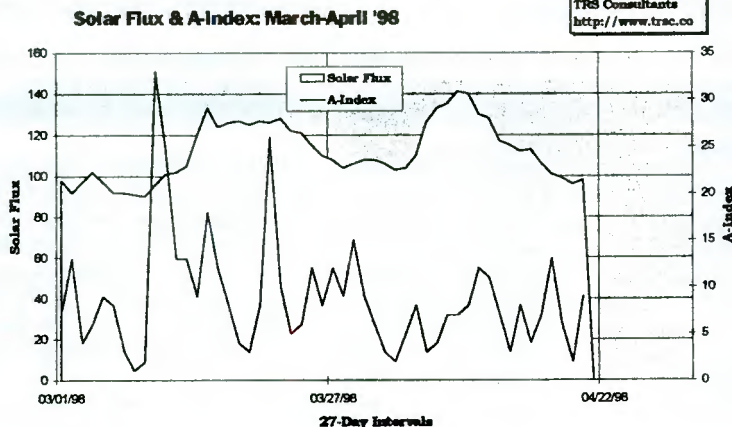

The NASWA chapter Boston Area DXers (BAD) has also changed its home from the Grove server to the ANARC home.⁵

Winterfest '98

Thanks to Ed Mauger, we have photos taken at the March happening. Look for a link off the 'fest announcement page.⁶

Must-have software

How many times have you attempted to download a large file such as a Web browser upgrade to have it abort with only a small percentage to finish? It happened to me, twice, on 8+

Mb downloads of the latest Netscape Navigator.

Here's an inexpensive and very good shareware solution if you run Windows 95/NT. It is called **GetRight**⁷ that takes over the transfer and resumes upon pauses and disconnects. It monitors the file download clicks of the browser, then pops up a dialog box offering to download the file now or later. Later allows scheduling of one or more files at a time you select, and GetRight is clever enough to handle the dial-up connect and disconnect. The registration cost is just $17.50.

JRC NRD-545

The new DSP receiver should be ready for shipping in the very near future. We have an Adobe PDF file of the receiver brochure on our Web site.⁸ Remember that the preface "http://" below is implied...

1. www.wgtg.com

2. www.cbs.org.tw/eng/engb.html

3. www.rvi.be

4. www.yle.fi/fbc/rfinland

5. www.anarc.org/naswa/badx

6. www.trsc.com/swi_fest.html

7. www.getright.com

8. www.trsc.com/nrd545.html