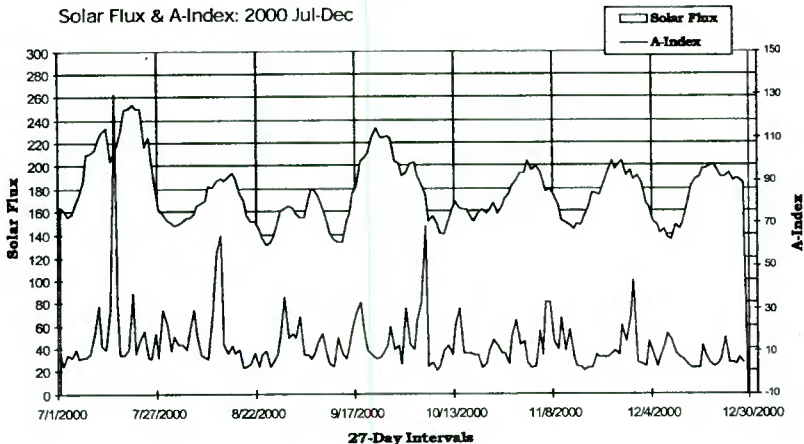

Tiny browsers. For those running many applications on the desktop simultaneously, the MS and NS browsers

may require too much memory to operate properly. Check out the new Opera 5.01 (now free, 1.8 MB) at www.opera.com or, smaller yet, the free Enigma browser at www.enigmabrowser.com that checks in under 400 KB! By the way, Opera still offers versions for Windows 3.1, Mac and other operating systems. Read about 8 "rebel" browsers at www.cnet.com/internet/0-3773-7-1434800.html?tag=st.dl.3364666-109-4238430.related.ex_site.

Software-defined radios. The USA's Federal Communications Commission released, on December 8, a notice of proposed rulemaking on the "Authorization and Use of Software Defined Radios". Read the text at www.fcc.gov/Bureaus/Engineering_Technology/Notices/2000/fcc00430.txt. It seems to be focused on transceivers, but there may be implications for receivers.

Christmas Day Solar Eclipse. Check out our December 26th on-line musing on our Web site for our photos of the event.
The <http://> is implied in the URLs listed above.

Solar Flux & A-Index: 2000 Jul-Dec