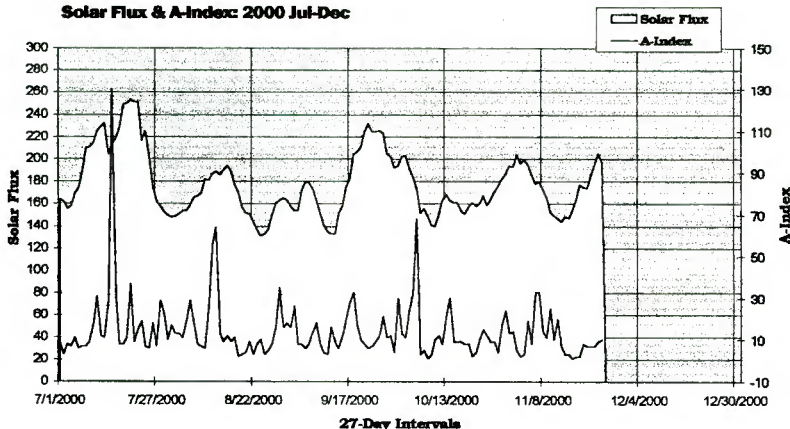

ing. It is new to the Web. We entered the word "shortwave". The top half of the window shows graphical links of categories and sub-categories that can be navigated in a browse mode. The bottom half of the window shows the results in a conventional form. We haven't completely explored this site yet but apparently there is a way to configure the site to make it "think the way you do." We shall see. Test the logic at www.webbrain.com.

Via Hard Core DX. From Jose Jacob of the National Institute of Amateur Radio in India:

"India 3 new states were formed in India very recently by dividing existing ones. They are Chhatisgarh from Madhya Pradesh, Jharkhand from Bihar and Uttaranchal from Uttar Pradesh.

"This is making interesting changes to the local broadcasting scene.

"AIR Delhi is now relaying on SW 6030 AIR Najibabad which broadcasts only on MW. This is intended for the new state of Uttaranchal. sked is 0200-0310 and 1215-1430. The identification is as AIR Najibabad and when programs originate from other stations like AIR Lucknow its id is given.

"For making way for this new transmission, AIR Nepali Service at 0130-0227 on 6045 was discontinued.

"Ranchi which has SW Tx is by the way the new capital of Jharkhand."

Changes at trsc.com. Check out our Web pages for a host of updates and tweaks in recent months.

The <http://> is implied in the URLs listed

Solar Flux & A-Index: 2000 Jul-Dec