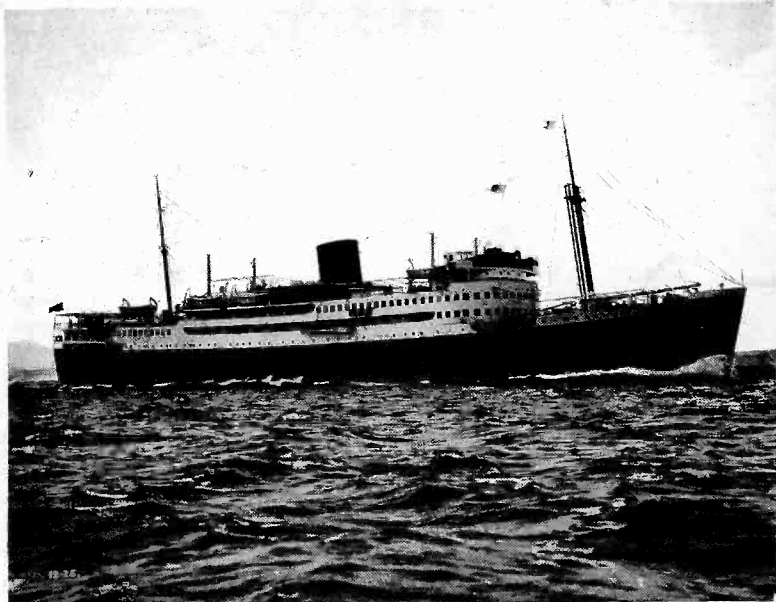

THE GLOBE CIRCLER

AUGUST — 1937

LUXURIOUS AUSTRALIAN LINER, THE S.S. KANIMBLA,
FLOATING HOME OF SHORT-WAVE STATION 9MI.

ONE
DIME

INTERNATIONAL DX'ERS ALLIANCE

IDA "PROGRAMS OF THE MONTH"

COLUMBIA BROADCASTING SYSTEM

FEATHERWEIGHT

Based on Heinie Johnson's Invention

THE ONLY

AERIAL EVER

SOLD ON A TEN-

DAY MONEY BACK

GUARANTEE.

FLATLY

--You have never really enjoyed your radio until you use one--
..WRITE FOR DETAILS..

FEATHERWEIGHT D-X ANTENNA CO.

HEINIE JOHNSON, MGR.

1006 S. Barker St. " " Bloomington, Illinois, U. S. A.

THE GLOBE CIRCLER

AUGUST — 1937

LUXURIOUS AUSTRALIAN LINER, THE S.S. KANIMBLA,
FLOATING HOME OF SHORT-WAVE STATION 9MI.

ONE
DIME

INTERNATIONAL DX'ERS ALLIANCE

IDA "PROGRAMS OF THE MONTH"

COLUMBIA BROADCASTING SYSTEM

DX'ING "DOWN AND UNDER"